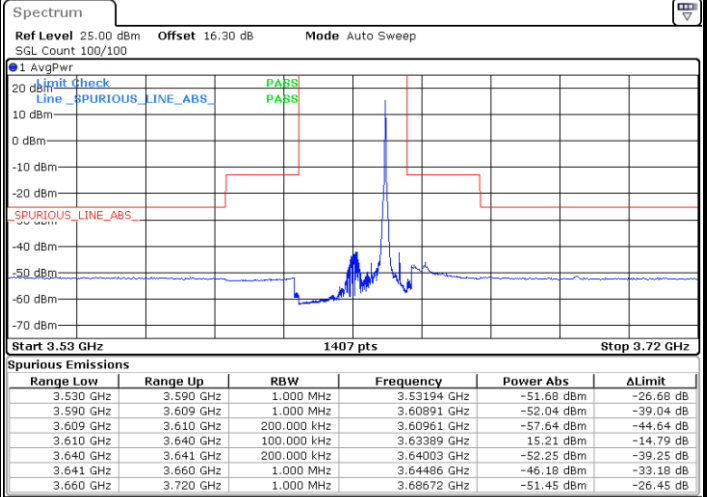

Date: 23.MAR.2021 13:28:00

Highest Channel / FullIRB

N/A

Date: 23.MAR.2021 13:23:22

LTE Band 48 / 20MHz

16QAM

Lowest Channel / 1RB0

Lowest Channel / 1RBmax

Date: 23.MAR.2021 13:34:13

Date: 23.MAR.2021 13:38:52

Lowest Channel / FullIRB

N/A

Date: 23.MAR.2021 13:29:35

LTE Band 48 / 20MHz

16QAM

Middle Channel / 1RB0

Middle Channel / 1RBmax

Date: 23.MAR.2021 13:35:45

Date: 23.MAR.2021 13:40:24

Middle Channel / FullIRB

N/A

Date: 23.MAR.2021 13:31:07

LTE Band 48 / 20MHz

16QAM

Highest Channel / 1RB0

Highest Channel / 1RBmax

Date: 23.MAR.2021 13:37:17

Date: 23.MAR.2021 13:41:56

Highest Channel / FullIRB

N/A

Date: 23.MAR.2021 13:32:39

LTE Band 48 / 5MHz