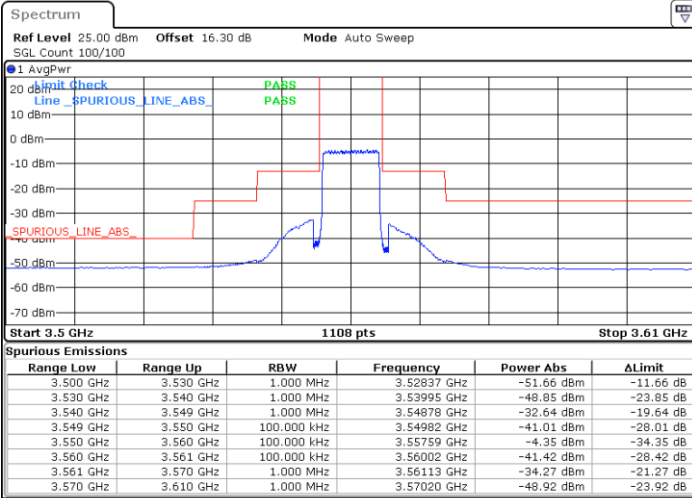

Highest Channel / 1RBmax

Date: 23.MAR.2021 17:06:56

Date: 23.MAR.2021 17:07:58

Highest Channel / FullIRB

N/A

Date: 23.MAR.2021 17:05:53

LTE Band 48 / 10MHz

256QAM

Lowest Channel / 1RB0

Lowest Channel / 1RBmax

Date: 23.MAR.2021 17:11:07

Date: 23.MAR.2021 17:12:18

Lowest Channel / FullIRB

N/A

Date: 23.MAR.2021 17:09:58