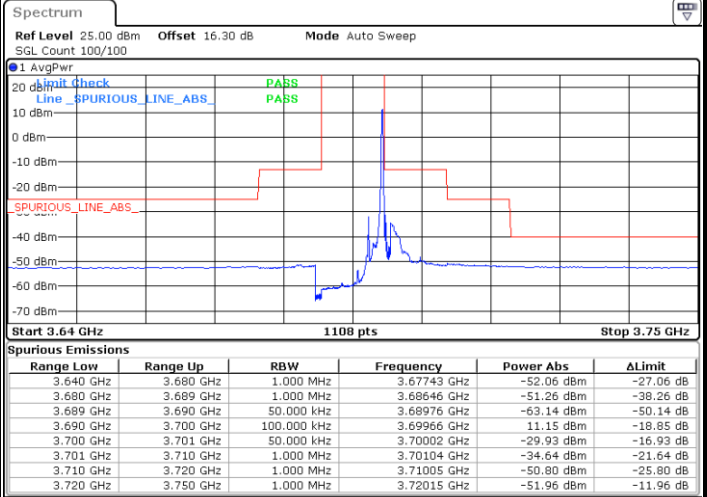

Highest Channel / FullIRB

N/A

Date: 23.MAR.2021 13:32:08

LTE Band 48 / 5MHz

256QAM

Lowest Channel / 1RB0

Lowest Channel / 1RBmax

Date: 23.MAR.2021 16:50:47

Date: 23.MAR.2021 16:53:35

Lowest Channel / FullIRB

N/A

Date: 23.MAR.2021 16:51:56

LTE Band 48 / 5MHz

256QAM

Middle Channel / 1RB0

Middle Channel / 1RBmax

Date: 23.MAR.2021 17:02:25

Date: 23.MAR.2021 17:04:36

Middle Channel / FullIRB

N/A

Date: 23.MAR.2021 16:55:38

LTE Band 48 / 5MHz

256QAM

Highest Channel / 1RB0

Highest Channel / 1RBmax

Date: 23.MAR.2021 17:06:56

Date: 23.MAR.2021 17:07:58

Highest Channel / FullIRB

N/A

Date: 23.MAR.2021 17:05:53

LTE Band 48 / 10MHz

256QAM