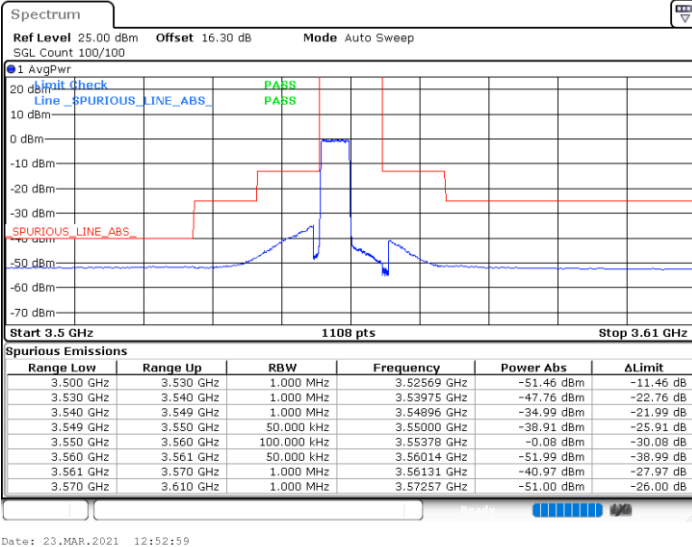

Highest Channel / 1RB0

Highest Channel / 1RBmax

Date: 23.MAR.2021 13:37:17

Date: 23.MAR.2021 13:41:56

Highest Channel / FullIRB

N/A

Date: 23.MAR.2021 13:32:39

LTE Band 48 / 5MHz

64QAM

Lowest Channel / 1RB0

Lowest Channel / 1RBmax

Date: 23.MAR.2021 12:48:21

Date: 23.MAR.2021 12:57:37

Lowest Channel / FullIRB

N/A

Date: 23.MAR.2021 12:52:59

LTE Band 48 / 5MHz

64QAM

Middle Channel / 1RB0

Middle Channel / 1RBmax

Date: 23.MAR.2021 12:48:52

Date: 23.MAR.2021 12:58:08

Middle Channel / FullIRB

N/A

Date: 23.MAR.2021 12:53:30

LTE Band 48 / 5MHz

64QAM

Highest Channel / 1RB0

Highest Channel / 1RBmax

Date: 23.MAR.2021 12:51:26

Date: 23.MAR.2021 13:00:41

Highest Channel / FullIRB