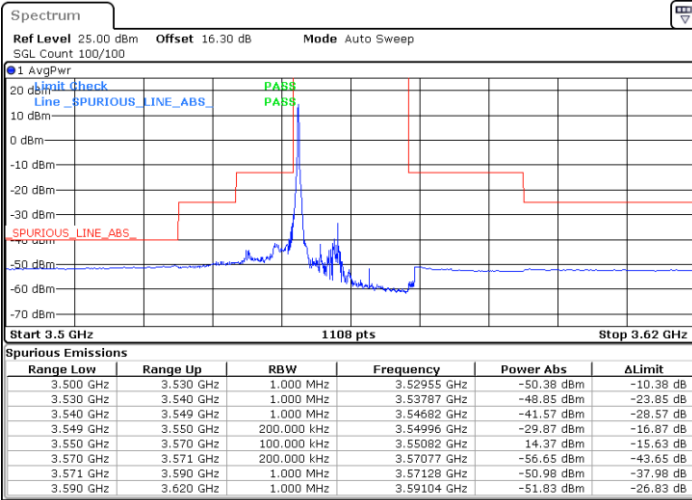

Date: 23.MAR.2021 13:04:49

Date: 23.MAR.2021 13:14:05

Highest Channel / FullIRB

N/A

Range Low	Range Up	RBW	Frequency	Power Abs	ΔLimit
3.640 GHz	3.680 GHz	1.000 MHz	3.67941 GHz	-42.17 dBm	-17.17 dB
3.680 GHz	3.689 GHz	1.000 MHz	3.68878 GHz	-33.96 dBm	-20.96 dB
3.689 GHz	3.690 GHz	100.000 kHz	3.68996 GHz	-38.95 dBm	-25.95 dB
3.690 GHz	3.700 GHz	100.000 kHz	3.69994 GHz	-1.93 dBm	-31.93 dB
3.700 GHz	3.701 GHz	100.000 kHz	3.70000 GHz	-38.50 dBm	-25.50 dB
3.701 GHz	3.710 GHz	1.000 MHz	3.70104 GHz	-33.02 dBm	-20.02 dB
3.710 GHz	3.720 GHz	1.000 MHz	3.71114 GHz	-40.47 dBm	-15.47 dB
3.720 GHz	3.750 GHz	1.000 MHz	3.72015 GHz	-47.16 dBm	-7.16 dB

Date: 23.MAR.2021 13:09:27

LTE Band 48 / 15MHz

16QAM

Lowest Channel / 1RB0

Lowest Channel / 1RBmax

Date: 23.MAR.2021 13:15:39

Date: 23.MAR.2021 13:24:55

Lowest Channel / FullIRB

N/A

Date: 23.MAR.2021 13:20:17

LTE Band 48 / 15MHz

16QAM

Middle Channel / 1RB0

Middle Channel / 1RBmax

Date: 23.MAR.2021 13:17:12

Date: 23.MAR.2021 13:26:27

Middle Channel / FullIRB

N/A

Date: 23.MAR.2021 13:21:49

LTE Band 48 / 15MHz

16QAM

Highest Channel / 1RB0

Highest Channel / 1RBmax

Date: 23.MAR.2021 13:18:44