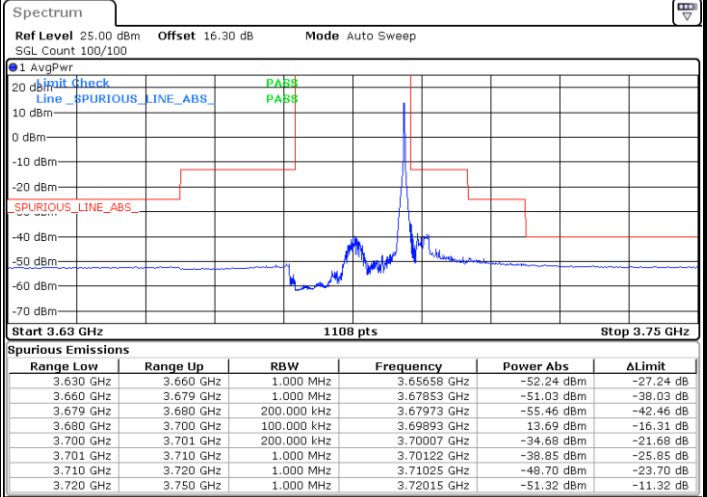

LTE Band 48 / 20MHz

64QAM

Lowest Channel / 1RB0

Lowest Channel / 1RBmax

Date: 23.MAR.2021 13:33:42

Date: 23.MAR.2021 13:38:20

Lowest Channel / FullIRB

N/A

Date: 23.MAR.2021 13:29:04

LTE Band 48 / 20MHz

64QAM

Middle Channel / 1RB0

Middle Channel / 1RBmax

Date: 23.MAR.2021 13:36:16

Date: 23.MAR.2021 13:40:55

Middle Channel / FullIRB

N/A

Date: 23.MAR.2021 13:31:38

LTE Band 48 / 20MHz

64QAM

Highest Channel / 1RB0

Highest Channel / 1RBmax

Date: 23.MAR.2021 13:36:46

Date: 23.MAR.2021 13:41:25

Highest Channel / FullIRB

N/A

Date: 23.MAR.2021 13:32:08

LTE Band 48 / 5MHz

256QAM

Lowest Channel / 1RB0

Lowest Channel / 1RBmax

Date: 23.MAR.2021 16:50:47