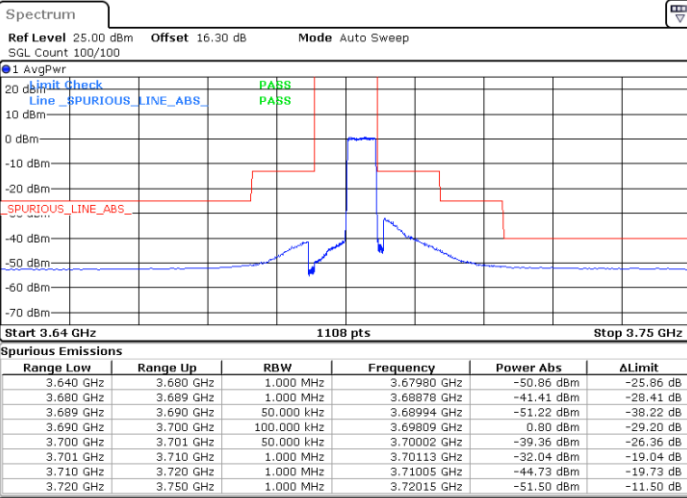

N/A

Date: 23.MAR.2021 12:54:00

LTE Band 48 / 5MHz

16QAM

Highest Channel / 1RB0

Highest Channel / 1RBmax

Date: 23.MAR.2021 12:50:55

Date: 23.MAR.2021 13:00:10

Highest Channel / FullIRB

N/A

Date: 23.MAR.2021 12:55:33

LTE Band 48 / 10MHz

16QAM

Lowest Channel / 1RB0

Lowest Channel / 1RBmax

Date: 23.MAR.2021 13:01:45