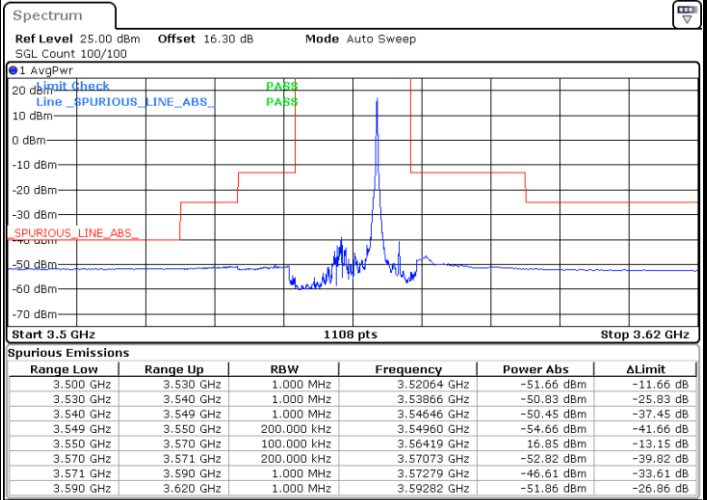

Date: 23.MAR.2021 13:04:49

Date: 23.MAR.2021 13:14:05

Highest Channel / FullIRB

N/A

Range Low	Range Up	RBW	Frequency	Power Abs	ΔLimit
3.640 GHz	3.680 GHz	1.000 MHz	3.67941 GHz	-42.17 dBm	-17.17 dB
3.680 GHz	3.689 GHz	1.000 MHz	3.68878 GHz	-33.96 dBm	-20.96 dB
3.689 GHz	3.690 GHz	100.000 kHz	3.68996 GHz	-38.95 dBm	-25.95 dB
3.690 GHz	3.700 GHz	100.000 kHz	3.69994 GHz	-1.93 dBm	-31.93 dB
3.700 GHz	3.701 GHz	100.000 kHz	3.70000 GHz	-38.50 dBm	-25.50 dB
3.701 GHz	3.710 GHz	1.000 MHz	3.70104 GHz	-33.02 dBm	-20.02 dB
3.710 GHz	3.720 GHz	1.000 MHz	3.71114 GHz	-40.47 dBm	-15.47 dB
3.720 GHz	3.750 GHz	1.000 MHz	3.72015 GHz	-47.16 dBm	-7.16 dB

Date: 23.MAR.2021 13:09:27

LTE Band 48 / 15MHz

16QAM

Lowest Channel / 1RB0

Lowest Channel / 1RBmax

Date: 23.MAR.2021 13:15:39

Date: 23.MAR.2021 13:24:55

Lowest Channel / FullIRB

N/A

Date: 23.MAR.2021 13:20:17

LTE Band 48 / 15MHz

16QAM

Middle Channel / 1RB0

Middle Channel / 1RBmax

Date: 23.MAR.2021 13:17:12

Date: 23.MAR.2021 13:26:27

Middle Channel / FullIRB

N/A

Date: 23.MAR.2021 13:21:49

LTE Band 48 / 15MHz

16QAM

Highest Channel / 1RB0

Highest Channel / 1RBmax

Date: 23.MAR.2021 13:18:44