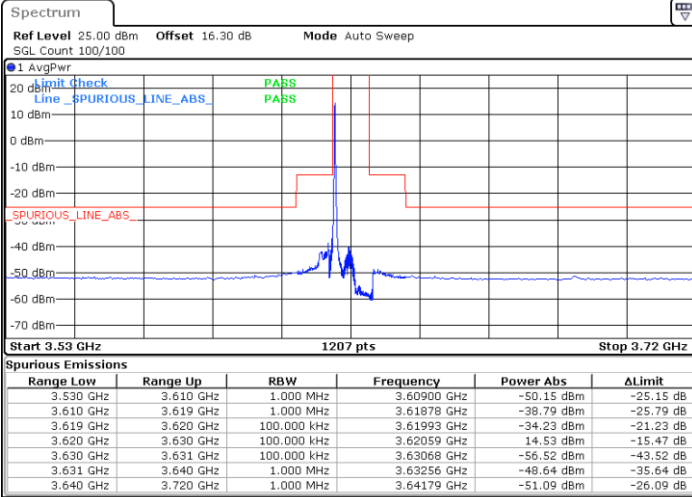

N/A

Date: 23.MAR.2021 12:56:04

LTE Band 48 / 10MHz

64QAM

Lowest Channel / 1RB0

Lowest Channel / 1RBmax

Date: 23.MAR.2021 13:01:14

Date: 23.MAR.2021 13:10:29

Lowest Channel / FullIRB

N/A

Date: 23.MAR.2021 13:05:51

LTE Band 48 / 10MHz

64QAM

MiddleChannel / 1RB0

Middle Channel / 1RBmax

Date: 23.MAR.2021 13:03:47

Date: 23.MAR.2021 13:13:03

Middle Channel / FullIRB

N/A

Date: 23.MAR.2021 13:08:25

LTE Band 48 / 10MHz

64QAM

Highest Channel / 1RB0

Highest Channel / 1RBmax

Date: 23.MAR.2021 13:04:18

Date: 23.MAR.2021 13:13:33

Highest Channel / FullIRB

N/A

Date: 23.MAR.2021 13:08:56

LTE Band 48 / 15MHz

64QAM

Lowest Channel / 1RB0