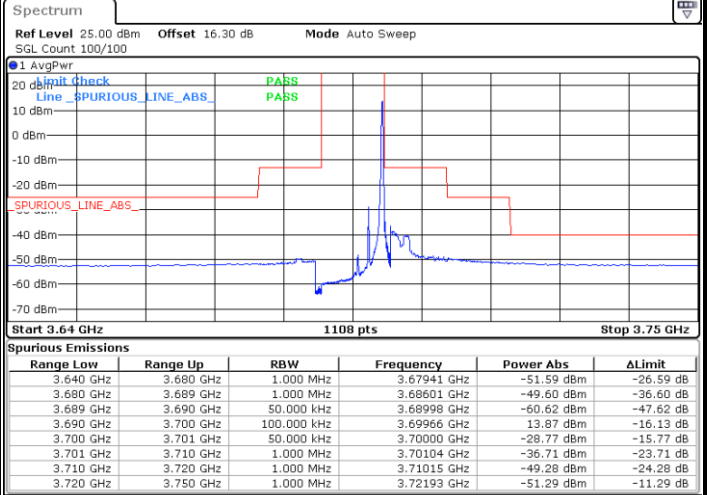

LTE Band 48 / 5MHz

64QAM

Middle Channel / 1RB0

Middle Channel / 1RBmax

Date: 23.MAR.2021 12:48:52

Date: 23.MAR.2021 12:58:08

Middle Channel / FullIRB

N/A

Date: 23.MAR.2021 12:53:30

LTE Band 48 / 5MHz

64QAM

Highest Channel / 1RB0

Highest Channel / 1RBmax

Date: 23.MAR.2021 12:51:26

Date: 23.MAR.2021 13:00:41

Highest Channel / FullIRB

N/A

Date: 23.MAR.2021 12:56:04

LTE Band 48 / 10MHz

64QAM

Lowest Channel / 1RB0

Lowest Channel / 1RBmax

Date: 23.MAR.2021 13:01:14

Date: 23.MAR.2021 13:10:29

Lowest Channel / FullIRB

N/A

Date: 23.MAR.2021 13:05:51

LTE Band 48 / 10MHz

64QAM

MiddleChannel / 1RB0

Middle Channel / 1RBmax

Date: 23.MAR.2021 13:03:47