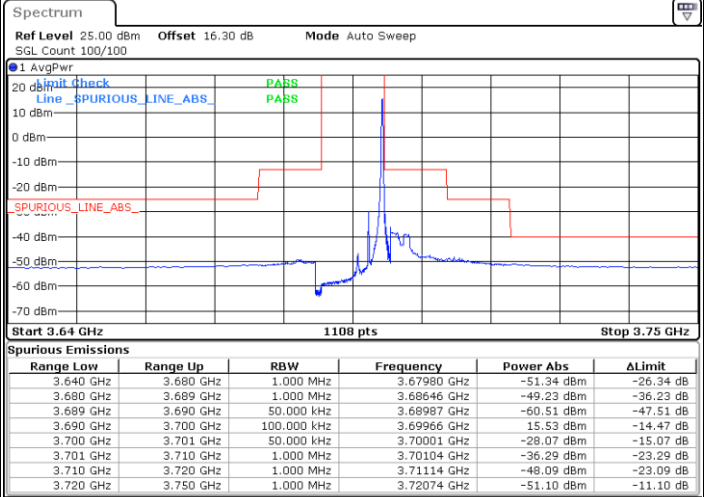

N/A

Date: 23.MAR.2021 12:54:00

LTE Band 48 / 5MHz

16QAM

Highest Channel / 1RB0

Highest Channel / 1RBmax

Date: 23.MAR.2021 12:50:55

Date: 23.MAR.2021 13:00:10

Highest Channel / FullIRB

N/A

Date: 23.MAR.2021 12:55:33

LTE Band 48 / 10MHz

16QAM

Lowest Channel / 1RB0

Lowest Channel / 1RBmax

Date: 23.MAR.2021 13:01:45