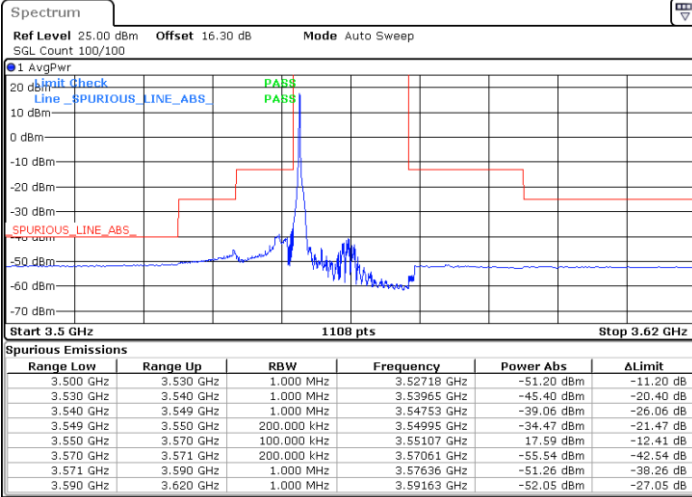

Middle Channel / FullIRB

N/A

Date: 23.MAR.2021 13:21:49

LTE Band 48 / 15MHz

16QAM

Highest Channel / 1RB0

Highest Channel / 1RBmax

Date: 23.MAR.2021 13:18:44

Date: 23.MAR.2021 13:28:00

Highest Channel / FullIRB

N/A

Date: 23.MAR.2021 13:23:22

LTE Band 48 / 20MHz

16QAM

Lowest Channel / 1RB0

Lowest Channel / 1RBmax

Date: 23.MAR.2021 13:34:13

Date: 23.MAR.2021 13:38:52

Lowest Channel / FullIRB

N/A

Date: 23.MAR.2021 13:29:35

LTE Band 48 / 20MHz

16QAM

Middle Channel / 1RB0

Highest Channel / 1RB0

Highest Channel / 1RBmax

Date: 23.MAR.2021 13:37:17

Date: 23.MAR.2021 13:41:56

Highest Channel / FullIRB

N/A

Date: 23.MAR.2021 13:32:39

LTE Band 48 / 5MHz