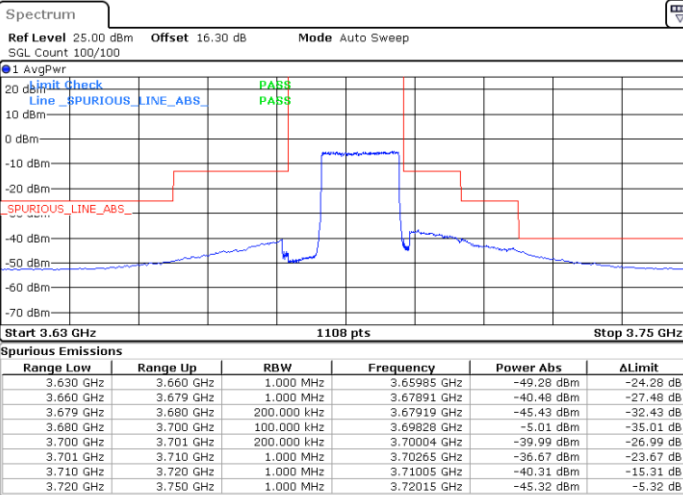

Lowest Channel / 1RBmax

Date: 23.MAR.2021 13:16:10

Date: 23.MAR.2021 13:25:26

Lowest Channel / FullIRB

N/A

Date: 23.MAR.2021 13:20:48

LTE Band 48 / 15MHz

64QAM

Middle Channel / 1RB0

Middle Channel / 1RBmax

Date: 23.MAR.2021 13:16:41

Date: 23.MAR.2021 13:25:57

Middle Channel / FullIRB

N/A

Date: 23.MAR.2021 13:21:19

LTE Band 48 / 15MHz

64QAM

Highest Channel / 1RB0

Highest Channel / 1RBmax

Date: 23.MAR.2021 13:19:15

Date: 23.MAR.2021 13:28:31

Highest Channel / FullIRB

N/A

Date: 23.MAR.2021 13:23:53

LTE Band 48 / 20MHz

64QAM

Lowest Channel / 1RB0

Lowest Channel / 1RBmax

Date: 23.MAR.2021 13:33:42

Date: 23.MAR.2021 13:38:20

Lowest Channel / FullIRB

N/A