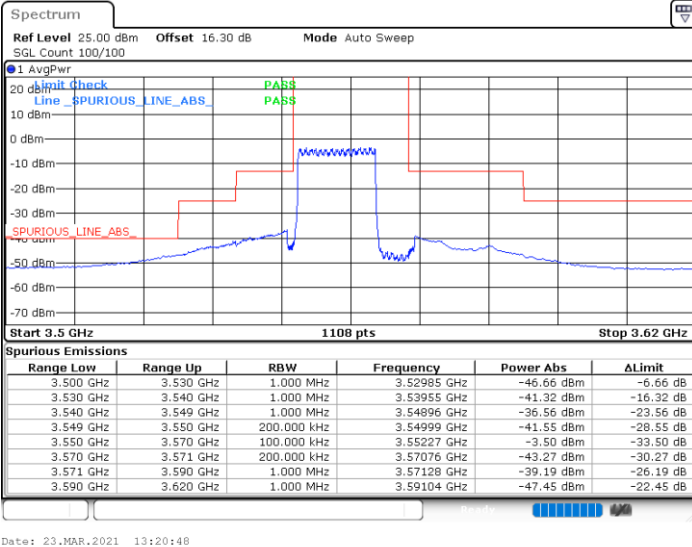

Date: 23.MAR.2021 13:13:03

Middle Channel / FullIRB

N/A

Date: 23.MAR.2021 13:08:25

LTE Band 48 / 10MHz

64QAM

Highest Channel / 1RB0

Highest Channel / 1RBmax

Date: 23.MAR.2021 13:04:18

Date: 23.MAR.2021 13:13:33

Highest Channel / FullIRB

N/A

Date: 23.MAR.2021 13:08:56

LTE Band 48 / 15MHz

64QAM

Lowest Channel / 1RB0

Lowest Channel / 1RBmax

Date: 23.MAR.2021 13:16:10

Date: 23.MAR.2021 13:25:26

Lowest Channel / FullIRB

N/A

Date: 23.MAR.2021 13:20:48

LTE Band 48 / 15MHz

64QAM

Middle Channel / 1RB0

Middle Channel / 1RBmax

Date: 23.MAR.2021 13:16:41

Date: 23.MAR.2021 13:25:57

Middle Channel / FullIRB

N/A

Date: 23.MAR.2021 13:21:19

LTE Band 48 / 15MHz