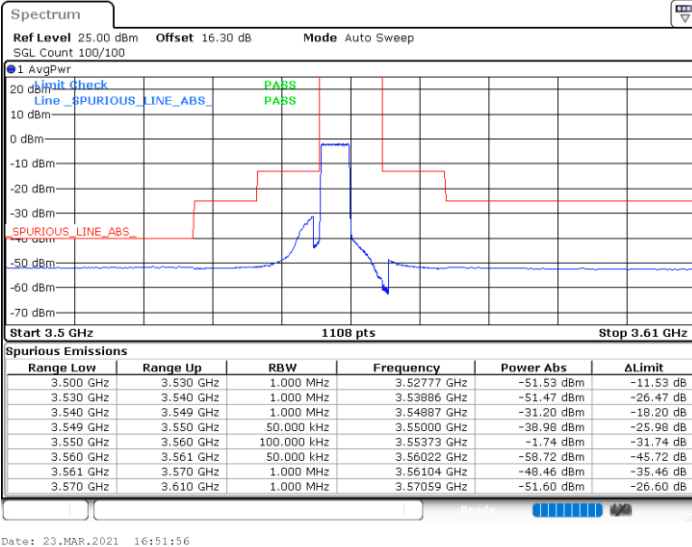

N/A

Date: 23.MAR.2021 13:31:38

LTE Band 48 / 20MHz

64QAM

Highest Channel / 1RB0

Highest Channel / 1RBmax

Date: 23.MAR.2021 13:36:46

Date: 23.MAR.2021 13:41:25

Highest Channel / FullIRB

N/A

Date: 23.MAR.2021 13:32:08

LTE Band 48 / 5MHz

256QAM

Lowest Channel / 1RB0

Lowest Channel / 1RBmax

Date: 23.MAR.2021 16:50:47

Date: 23.MAR.2021 16:53:35

Lowest Channel / FullIRB

N/A

Date: 23.MAR.2021 16:51:56

LTE Band 48 / 5MHz

256QAM

Middle Channel / 1RB0

Middle Channel / 1RBmax