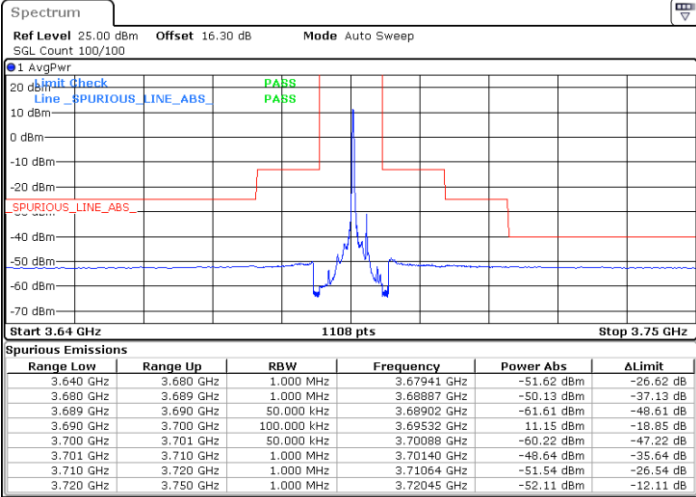

Highest Channel / FullIRB

N/A

Date: 23.MAR.2021 13:32:08

LTE Band 48 / 5MHz

256QAM

Lowest Channel / 1RB0

Lowest Channel / 1RBmax

Date: 23.MAR.2021 16:50:47

Date: 23.MAR.2021 16:53:35

Lowest Channel / FullIRB

N/A

Date: 23.MAR.2021 16:51:56

LTE Band 48 / 5MHz

256QAM

Middle Channel / 1RB0

Middle Channel / 1RBmax

Date: 23.MAR.2021 17:02:25

Date: 23.MAR.2021 17:04:36

Middle Channel / FullIRB

N/A

Date: 23.MAR.2021 16:55:38

LTE Band 48 / 5MHz

256QAM

Highest Channel / 1RB0

Highest Channel / 1RBmax

Date: 23.MAR.2021 17:06:56

Date: 23.MAR.2021 17:07:58

Highest Channel / FullIRB

N/A

Date: 23.MAR.2021 17:05:53

LTE Band 48 / 10MHz

256QAM