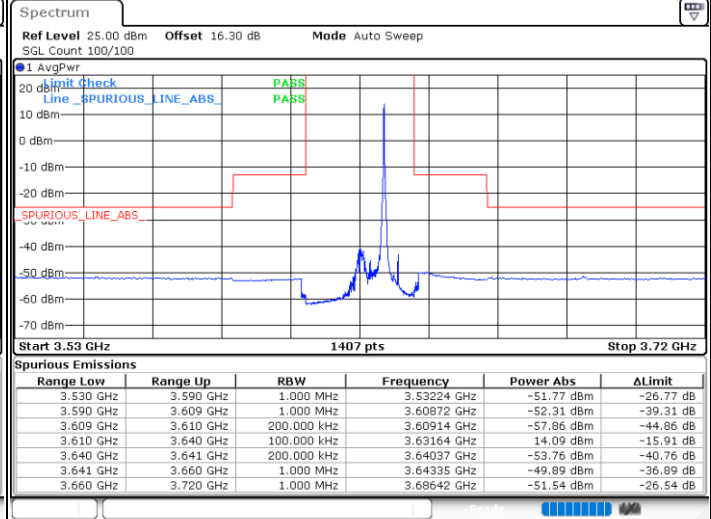

Date: 23.MAR.2021 13:04:18

Date: 23.MAR.2021 13:13:33

Highest Channel / FullIRB

N/A

Date: 23.MAR.2021 13:08:56

LTE Band 48 / 15MHz

64QAM

Lowest Channel / 1RB0

Lowest Channel / 1RBmax

Date: 23.MAR.2021 13:16:10

Date: 23.MAR.2021 13:25:26

Lowest Channel / FullIRB

N/A

Date: 23.MAR.2021 13:20:48

LTE Band 48 / 15MHz

64QAM

Middle Channel / 1RB0

Middle Channel / 1RBmax

Date: 23.MAR.2021 13:16:41

Date: 23.MAR.2021 13:25:57

Middle Channel / FullIRB

N/A

Date: 23.MAR.2021 13:21:19

LTE Band 48 / 15MHz