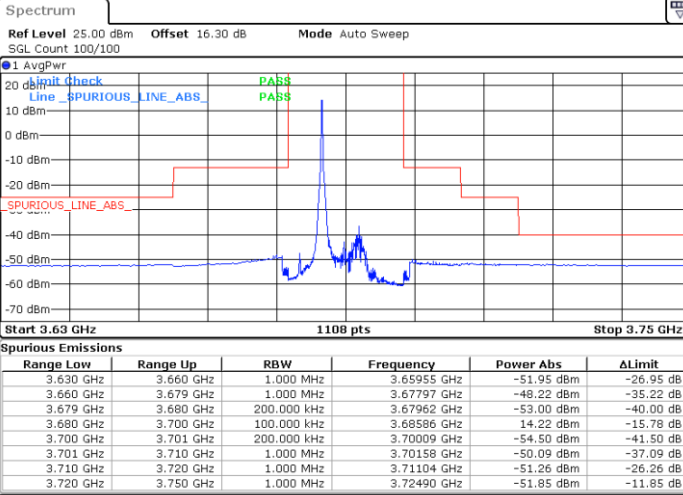

Lowest Channel / 1RBmax

Date: 23.MAR.2021 13:16:10

Date: 23.MAR.2021 13:25:26

Lowest Channel / FullIRB

N/A

Date: 23.MAR.2021 13:20:48

LTE Band 48 / 15MHz

64QAM

Middle Channel / 1RB0

Middle Channel / 1RBmax

Date: 23.MAR.2021 13:16:41

Date: 23.MAR.2021 13:25:57

Middle Channel / FullIRB

N/A

Date: 23.MAR.2021 13:21:19

LTE Band 48 / 15MHz

64QAM

Highest Channel / 1RB0

Highest Channel / 1RBmax

Date: 23.MAR.2021 13:19:15

Date: 23.MAR.2021 13:28:31

Highest Channel / FullIRB

N/A

Date: 23.MAR.2021 13:23:53

LTE Band 48 / 20MHz

64QAM

Lowest Channel / 1RB0

Lowest Channel / 1RBmax

Date: 23.MAR.2021 13:33:42

Date: 23.MAR.2021 13:38:20

Lowest Channel / FullIRB

N/A