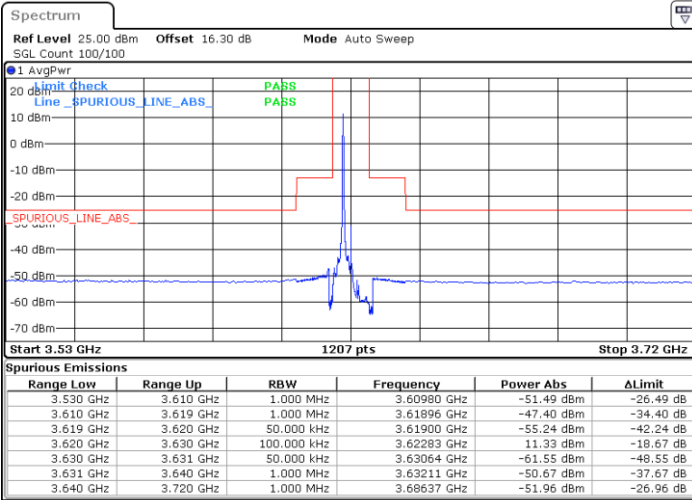

Highest Channel / FullIRB

N/A

Date: 23.MAR.2021 13:32:08

LTE Band 48 / 5MHz

256QAM

Lowest Channel / 1RB0

Lowest Channel / 1RBmax

Date: 23.MAR.2021 16:50:47

Date: 23.MAR.2021 16:53:35

Lowest Channel / FullIRB

N/A

Date: 23.MAR.2021 16:51:56

LTE Band 48 / 5MHz

256QAM

Middle Channel / 1RB0

Middle Channel / 1RBmax

Date: 23.MAR.2021 17:02:25

Date: 23.MAR.2021 17:04:36

Middle Channel / FullIRB

N/A

Date: 23.MAR.2021 16:55:38

LTE Band 48 / 5MHz

256QAM

Highest Channel / 1RB0

Highest Channel / 1RBmax

Date: 23.MAR.2021 17:06:56

Date: 23.MAR.2021 17:07:58

Highest Channel / FullIRB

N/A

Date: 23.MAR.2021 17:05:53

LTE Band 48 / 10MHz

256QAM