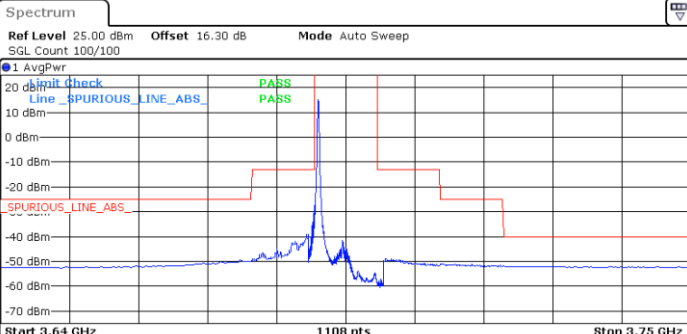

Date: 23.MAR.2021 13:11:00

Lowest Channel / FullIRB

N/A

Date: 23.MAR.2021 13:06:23

LTE Band 48 / 10MHz

16QAM

MiddleChannel / 1RB0

Middle Channel / 1RBmax

Date: 23.MAR.2021 13:03:17

Date: 23.MAR.2021 13:12:32

Middle Channel / FullIRB

N/A

Date: 23.MAR.2021 13:07:55

LTE Band 48 / 10MHz

16QAM

Highest Channel / 1RB0

Highest Channel / 1RBmax

Range Low	Range Up	RBW	Frequency	Power Abs	ΔLimit
3.640 GHz	3.680 GHz	1.000 MHz	3.67822 GHz	-49.39 dBm	-24.39 dB
3.680 GHz	3.689 GHz	1.000 MHz	3.68896 GHz	-38.96 dBm	-25.96 dB
3.689 GHz	3.690 GHz	100.000 kHz	3.68997 GHz	-27.54 dBm	-14.54 dB
3.690 GHz	3.700 GHz	100.000 kHz	3.69061 GHz	15.14 dBm	-14.86 dB
3.700 GHz	3.701 GHz	100.000 kHz	3.70054 GHz	-57.07 dBm	-44.07 dB
3.701 GHz	3.710 GHz	1.000 MHz	3.70131 GHz	-48.86 dBm	-35.86 dB
3.710 GHz	3.720 GHz	1.000 MHz	3.71005 GHz	-51.01 dBm	-26.01 dB
3.720 GHz	3.750 GHz	1.000 MHz	3.72015 GHz	-51.73 dBm	-11.73 dB