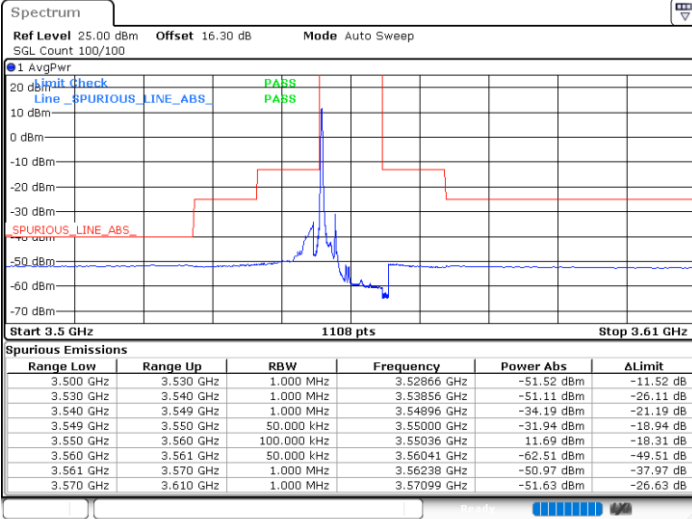

N/A

Date: 23.MAR.2021 13:31:38

LTE Band 48 / 20MHz

64QAM

Highest Channel / 1RB0

Highest Channel / 1RBmax

Date: 23.MAR.2021 13:36:46

Date: 23.MAR.2021 13:41:25

Highest Channel / FullIRB

N/A

Date: 23.MAR.2021 13:32:08

LTE Band 48 / 5MHz

256QAM

Lowest Channel / 1RB0

Lowest Channel / 1RBmax

Date: 23.MAR.2021 16:50:47

Date: 23.MAR.2021 16:53:35

Lowest Channel / FullIRB

N/A

Date: 23.MAR.2021 16:51:56

LTE Band 48 / 5MHz

256QAM

Middle Channel / 1RB0

Middle Channel / 1RBmax

Date: 23.MAR.2021 17:02:25

Date: 23.MAR.2021 17:04:36

Middle Channel / FullIRB

N/A

Date: 23.MAR.2021 16:55:38

LTE Band 48 / 5MHz

256QAM

Highest Channel / 1RB0