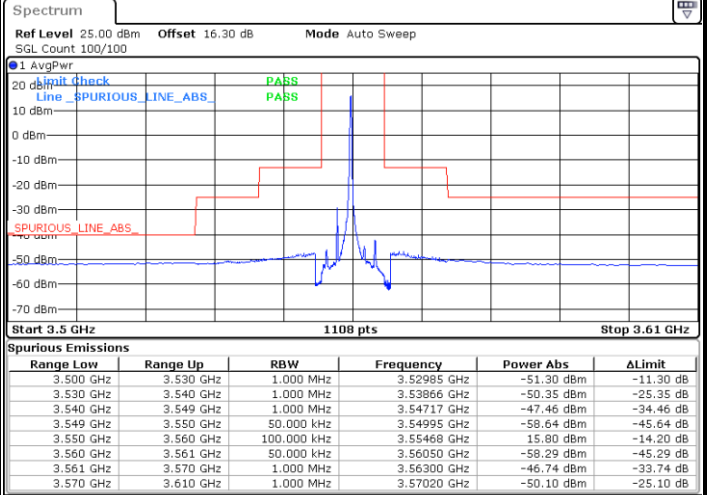

LTE Band 48 / 5MHz

16QAM

Lowest Channel / 1RB0

Lowest Channel / 1RBmax

Date: 23.MAR.2021 12:47:50

Date: 23.MAR.2021 12:57:06

Lowest Channel / FullIRB

N/A