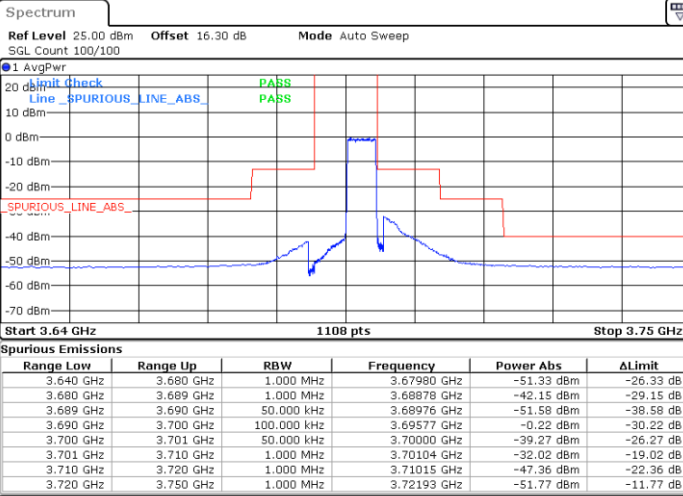

LTE Band 48 / 5MHz

64QAM

Middle Channel / 1RB0

Middle Channel / 1RBmax

Date: 23.MAR.2021 12:48:52

Date: 23.MAR.2021 12:58:08

Middle Channel / FullIRB

N/A

Date: 23.MAR.2021 12:53:30

LTE Band 48 / 5MHz

64QAM

Highest Channel / 1RB0

Highest Channel / 1RBmax

Date: 23.MAR.2021 12:51:26

Date: 23.MAR.2021 13:00:41

Highest Channel / FullIRB

N/A

Date: 23.MAR.2021 12:56:04

LTE Band 48 / 10MHz

64QAM

Lowest Channel / 1RB0

Lowest Channel / 1RBmax

Date: 23.MAR.2021 13:01:14

Date: 23.MAR.2021 13:10:29

Lowest Channel / FullIRB

N/A

Date: 23.MAR.2021 13:05:51

LTE Band 48 / 10MHz

64QAM

MiddleChannel / 1RB0

Middle Channel / 1RBmax

Date: 23.MAR.2021 13:03:47