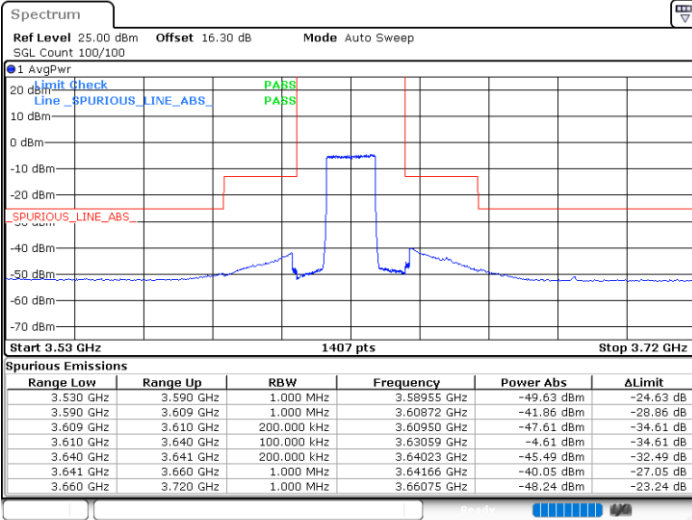

Lowest Channel / 1RBmax

Date: 23.MAR.2021 13:16:10

Date: 23.MAR.2021 13:25:26

Lowest Channel / FullIRB

N/A

Date: 23.MAR.2021 13:20:48

LTE Band 48 / 15MHz

64QAM

Middle Channel / 1RB0

Middle Channel / 1RBmax

Date: 23.MAR.2021 13:16:41

Date: 23.MAR.2021 13:25:57

Middle Channel / FullIRB

N/A

Date: 23.MAR.2021 13:21:19

LTE Band 48 / 15MHz

64QAM

Highest Channel / 1RB0

Highest Channel / 1RBmax

Date: 23.MAR.2021 13:19:15

Date: 23.MAR.2021 13:28:31

Highest Channel / FullIRB

N/A

Date: 23.MAR.2021 13:23:53

LTE Band 48 / 20MHz

64QAM

Lowest Channel / 1RB0

Lowest Channel / 1RBmax

Date: 23.MAR.2021 13:33:42

Date: 23.MAR.2021 13:38:20

Lowest Channel / FullIRB

N/A