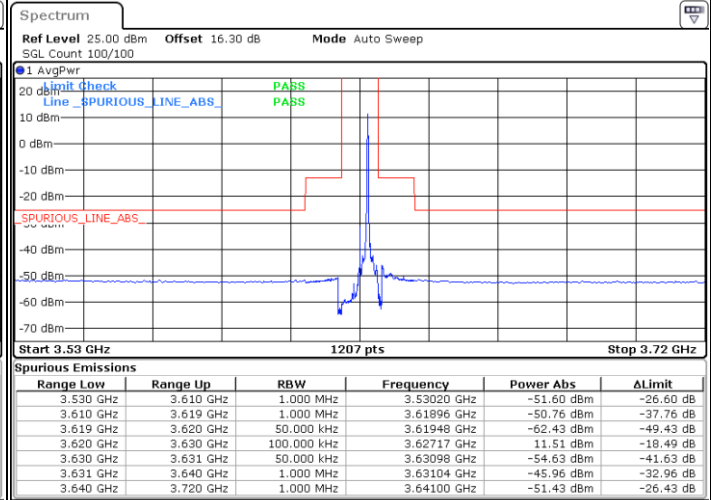

Highest Channel / FullIRB

N/A

Date: 23.MAR.2021 13:32:08

LTE Band 48 / 5MHz

256QAM

Lowest Channel / 1RB0

Lowest Channel / 1RBmax

Date: 23.MAR.2021 16:50:47

Date: 23.MAR.2021 16:53:35

Lowest Channel / FullIRB

N/A

Date: 23.MAR.2021 16:51:56

LTE Band 48 / 5MHz

256QAM

Middle Channel / 1RB0

Middle Channel / 1RBmax

Date: 23.MAR.2021 17:02:25

Date: 23.MAR.2021 17:04:36

Middle Channel / FullIRB

N/A

Date: 23.MAR.2021 16:55:38

LTE Band 48 / 5MHz

256QAM

Highest Channel / 1RB0

Highest Channel / 1RBmax

Date: 23.MAR.2021 17:06:56

Date: 23.MAR.2021 17:07:58

Highest Channel / FullIRB

N/A

Date: 23.MAR.2021 17:05:53

LTE Band 48 / 10MHz

256QAM