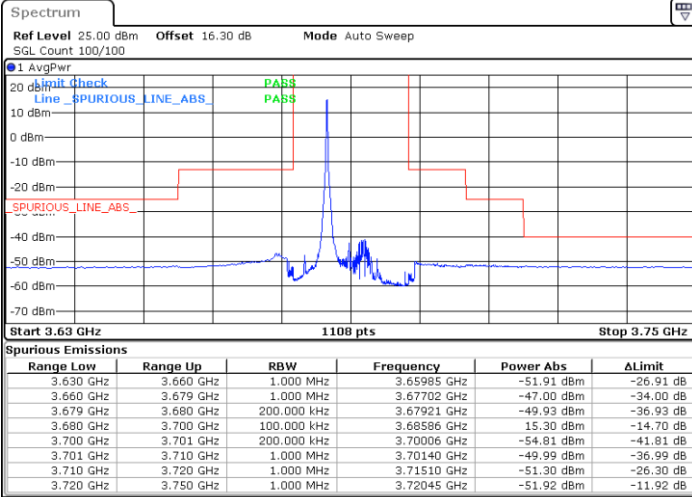

Middle Channel / FullIRB

N/A

Date: 23.MAR.2021 13:21:49

LTE Band 48 / 15MHz

16QAM

Highest Channel / 1RB0

Highest Channel / 1RBmax

Date: 23.MAR.2021 13:18:44

Date: 23.MAR.2021 13:28:00

Highest Channel / FullIRB

N/A

Date: 23.MAR.2021 13:23:22

LTE Band 48 / 20MHz

16QAM

Lowest Channel / 1RB0

Lowest Channel / 1RBmax