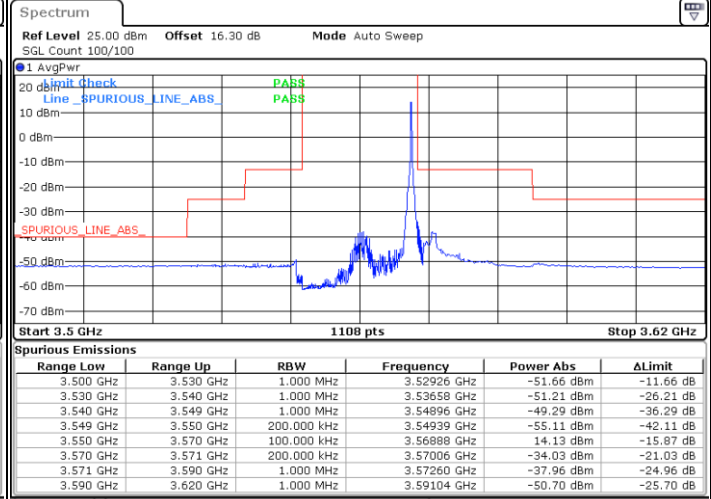

64QAM

Highest Channel / 1RB0

Highest Channel / 1RBmax

Date: 23.MAR.2021 13:19:15

Date: 23.MAR.2021 13:28:31

Highest Channel / FullIRB

N/A

Date: 23.MAR.2021 13:23:53

LTE Band 48 / 20MHz

64QAM

Lowest Channel / 1RB0

Lowest Channel / 1RBmax

Date: 23.MAR.2021 13:33:42

Date: 23.MAR.2021 13:38:20

Lowest Channel / FullIRB

N/A

Date: 23.MAR.2021 13:29:04

LTE Band 48 / 20MHz

64QAM

Middle Channel / 1RB0

Middle Channel / 1RBmax

Date: 23.MAR.2021 13:36:16

Date: 23.MAR.2021 13:40:55

Middle Channel / FullIRB

N/A

Date: 23.MAR.2021 13:31:38

LTE Band 48 / 20MHz

64QAM

Highest Channel / 1RB0

Highest Channel / 1RBmax

Date: 23.MAR.2021 13:36:46

Date: 23.MAR.2021 13:41:25