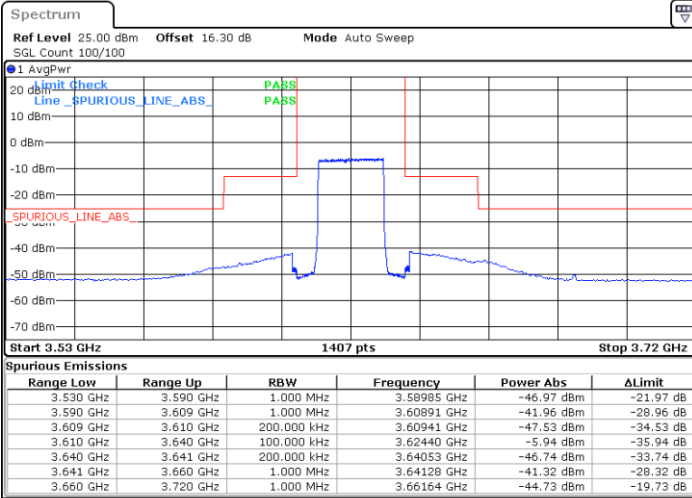

LTE Band 48 / 20MHz

64QAM

Lowest Channel / 1RB0

Lowest Channel / 1RBmax

Date: 23.MAR.2021 13:33:42

Date: 23.MAR.2021 13:38:20

Lowest Channel / FullIRB

N/A

Date: 23.MAR.2021 13:29:04

LTE Band 48 / 20MHz

64QAM

Middle Channel / 1RB0

Middle Channel / 1RBmax

Date: 23.MAR.2021 13:36:16

Date: 23.MAR.2021 13:40:55

Middle Channel / FullIRB

N/A

Date: 23.MAR.2021 13:31:38

LTE Band 48 / 20MHz

64QAM

Highest Channel / 1RB0

Highest Channel / 1RBmax

Date: 23.MAR.2021 13:36:46

Date: 23.MAR.2021 13:41:25

Highest Channel / FullIRB

N/A

Date: 23.MAR.2021 13:32:08

LTE Band 48 / 5MHz

256QAM

Lowest Channel / 1RB0

Lowest Channel / 1RBmax

Date: 23.MAR.2021 16:50:47