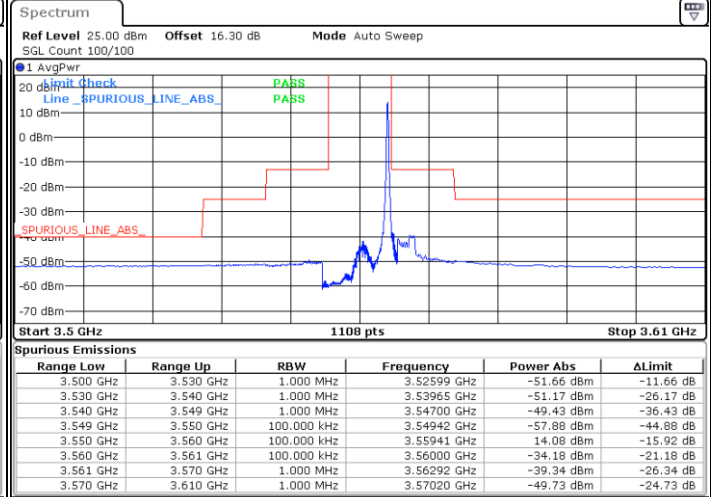

Date: 23.MAR.2021 12:53:30

LTE Band 48 / 5MHz

64QAM

Highest Channel / 1RB0

Highest Channel / 1RBmax

Date: 23.MAR.2021 12:51:26

Date: 23.MAR.2021 13:00:41

Highest Channel / FullIRB

N/A

Date: 23.MAR.2021 12:56:04

LTE Band 48 / 10MHz

64QAM

Lowest Channel / 1RB0

Lowest Channel / 1RBmax

Date: 23.MAR.2021 13:01:14

Date: 23.MAR.2021 13:10:29

Lowest Channel / FullIRB

N/A

Date: 23.MAR.2021 13:05:51

LTE Band 48 / 10MHz

64QAM

MiddleChannel / 1RB0

Middle Channel / 1RBmax

Date: 23.MAR.2021 13:03:47

Date: 23.MAR.2021 13:13:03

Middle Channel / FullIRB

N/A

Date: 23.MAR.2021 13:08:25

LTE Band 48 / 10MHz

64QAM

Highest Channel / 1RB0

Highest Channel / 1RBmax