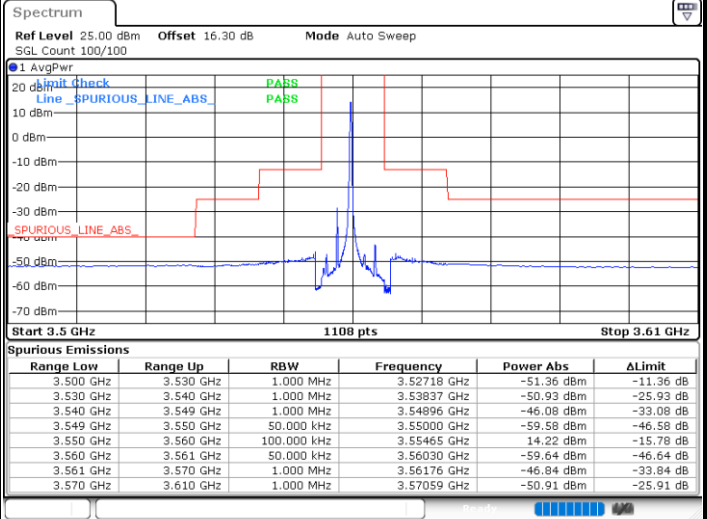

Highest Channel / 1RB0

Highest Channel / 1RBmax

Date: 23.MAR.2021 13:37:17

Date: 23.MAR.2021 13:41:56

Highest Channel / FullIRB

N/A

Date: 23.MAR.2021 13:32:39

LTE Band 48 / 5MHz

64QAM

Lowest Channel / 1RB0

Lowest Channel / 1RBmax

Date: 23.MAR.2021 12:48:21

Date: 23.MAR.2021 12:57:37

Lowest Channel / FullIRB

N/A

Date: 23.MAR.2021 12:52:59