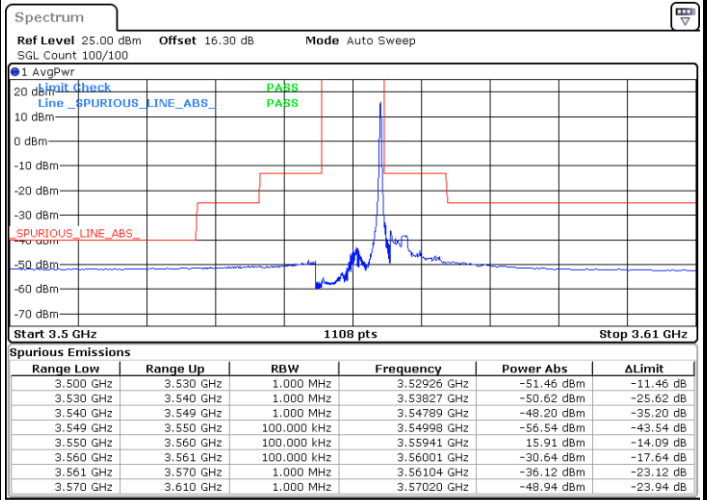

N/A

Date: 23.MAR.2021 12:54:00

LTE Band 48 / 5MHz

16QAM

Highest Channel / 1RB0

Highest Channel / 1RBmax

Date: 23.MAR.2021 12:50:55

Date: 23.MAR.2021 13:00:10

Highest Channel / FullIRB

N/A

Date: 23.MAR.2021 12:55:33

LTE Band 48 / 10MHz

16QAM

Lowest Channel / 1RB0

Lowest Channel / 1RBmax

Date: 23.MAR.2021 13:01:45

Date: 23.MAR.2021 13:11:00

Lowest Channel / FullIRB

N/A

Date: 23.MAR.2021 13:06:23

LTE Band 48 / 10MHz

16QAM

MiddleChannel / 1RB0

Middle Channel / 1RBmax