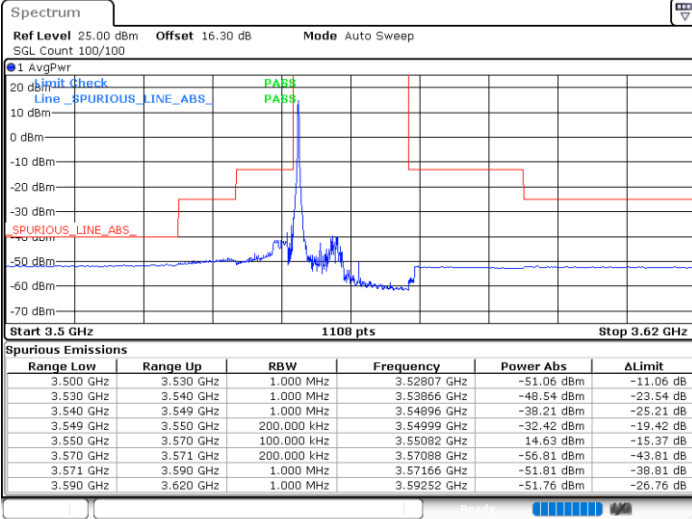

Date: 23.MAR.2021 13:13:03

Middle Channel / FullIRB

N/A

Date: 23.MAR.2021 13:08:25

LTE Band 48 / 10MHz

64QAM

Highest Channel / 1RB0

Highest Channel / 1RBmax

Date: 23.MAR.2021 13:04:18

Date: 23.MAR.2021 13:13:33

Highest Channel / FullIRB

N/A

Date: 23.MAR.2021 13:08:56

LTE Band 48 / 15MHz

64QAM

Lowest Channel / 1RB0

Lowest Channel / 1RBmax

Date: 23.MAR.2021 13:16:10

Date: 23.MAR.2021 13:25:26

Lowest Channel / FullIRB

N/A

Date: 23.MAR.2021 13:20:48

LTE Band 48 / 15MHz

64QAM

Middle Channel / 1RB0

Middle Channel / 1RBmax

Date: 23.MAR.2021 13:16:41

Date: 23.MAR.2021 13:25:57

Middle Channel / FullIRB

N/A

Date: 23.MAR.2021 13:21:19

LTE Band 48 / 15MHz