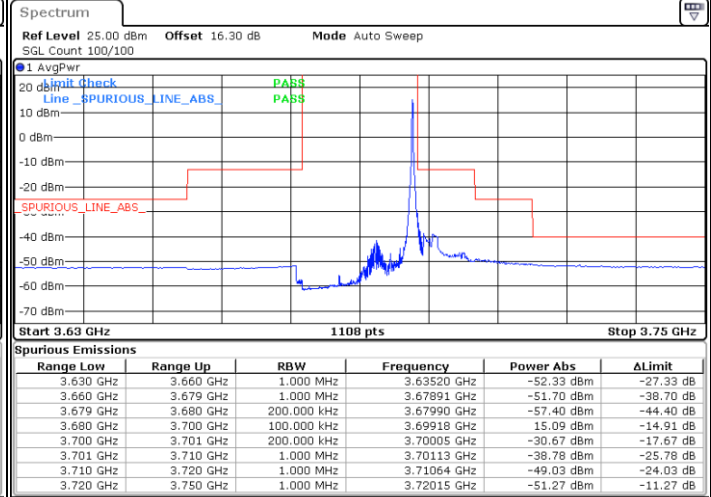

Date: 23.MAR.2021 13:04:49

Date: 23.MAR.2021 13:14:05

Highest Channel / FullIRB

N/A

Range Low	Range Up	RBW	Frequency	Power Abs	ΔLimit
3.640 GHz	3.680 GHz	1.000 MHz	3.67941 GHz	-42.17 dBm	-17.17 dB
3.680 GHz	3.689 GHz	1.000 MHz	3.68878 GHz	-33.96 dBm	-20.96 dB
3.689 GHz	3.690 GHz	100.000 kHz	3.68996 GHz	-38.95 dBm	-25.95 dB
3.690 GHz	3.700 GHz	100.000 kHz	3.69994 GHz	-1.93 dBm	-31.93 dB
3.700 GHz	3.701 GHz	100.000 kHz	3.70000 GHz	-38.50 dBm	-25.50 dB
3.701 GHz	3.710 GHz	1.000 MHz	3.70104 GHz	-33.02 dBm	-20.02 dB
3.710 GHz	3.720 GHz	1.000 MHz	3.71114 GHz	-40.47 dBm	-15.47 dB
3.720 GHz	3.750 GHz	1.000 MHz	3.72015 GHz	-47.16 dBm	-7.16 dB

N/A

Date: 23.MAR.2021 13:20:17

LTE Band 48 / 15MHz

16QAM

Middle Channel / 1RB0

Middle Channel / 1RBmax

Date: 23.MAR.2021 13:17:12

Date: 23.MAR.2021 13:26:27

Middle Channel / FullIRB

N/A

Date: 23.MAR.2021 13:21:49

LTE Band 48 / 15MHz

16QAM

Highest Channel / 1RB0

Highest Channel / 1RBmax

Date: 23.MAR.2021 13:18:44

Date: 23.MAR.2021 13:28:00

Highest Channel / FullIRB

N/A

Date: 23.MAR.2021 13:23:22

LTE Band 48 / 20MHz

16QAM

Lowest Channel / 1RB0

Lowest Channel / 1RBmax