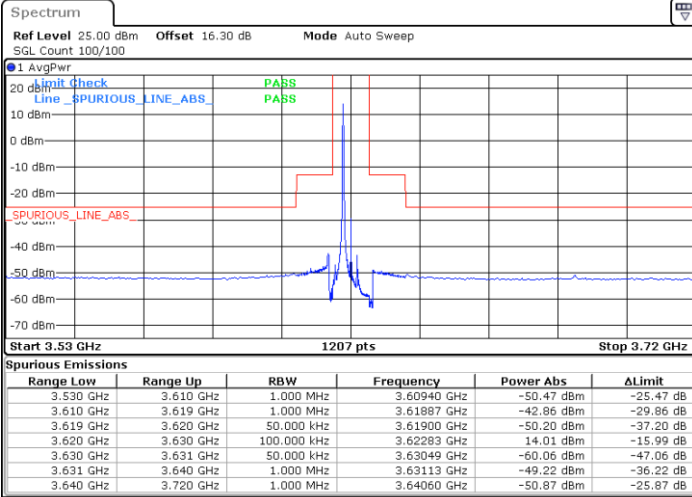

Highest Channel / 1RB0

Highest Channel / 1RBmax

Date: 23.MAR.2021 13:37:17

Date: 23.MAR.2021 13:41:56

Highest Channel / FullIRB

N/A

Date: 23.MAR.2021 13:32:39

LTE Band 48 / 5MHz

64QAM

Lowest Channel / 1RB0

Lowest Channel / 1RBmax

Date: 23.MAR.2021 12:48:21

Date: 23.MAR.2021 12:57:37

Lowest Channel / FullIRB

N/A

Date: 23.MAR.2021 12:52:59

LTE Band 48 / 5MHz

64QAM

Middle Channel / 1RB0

Middle Channel / 1RBmax

Date: 23.MAR.2021 12:48:52

Date: 23.MAR.2021 12:58:08

Middle Channel / FullIRB

N/A

Date: 23.MAR.2021 12:53:30

LTE Band 48 / 5MHz

64QAM

Highest Channel / 1RB0

Highest Channel / 1RBmax

Date: 23.MAR.2021 12:51:26

Date: 23.MAR.2021 13:00:41

Highest Channel / FullIRB