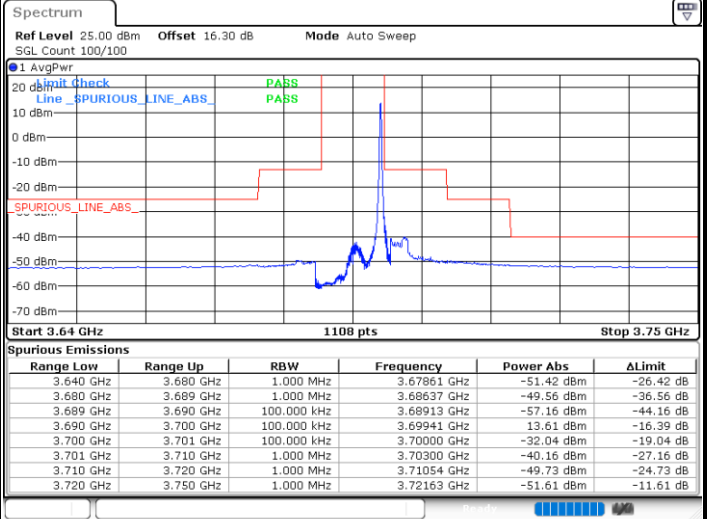

Lowest Channel / FullIRB

N/A

Date: 23.MAR.2021 13:05:51

LTE Band 48 / 10MHz

64QAM

MiddleChannel / 1RB0

Middle Channel / 1RBmax

Date: 23.MAR.2021 13:03:47

Date: 23.MAR.2021 13:13:03

Middle Channel / FullIRB

N/A

Date: 23.MAR.2021 13:08:25

LTE Band 48 / 10MHz

64QAM

Highest Channel / 1RB0

Highest Channel / 1RBmax

Date: 23.MAR.2021 13:04:18

Date: 23.MAR.2021 13:13:33

Highest Channel / FullIRB

N/A

Date: 23.MAR.2021 13:08:56

LTE Band 48 / 15MHz

64QAM

Lowest Channel / 1RB0

Lowest Channel / 1RBmax

Date: 23.MAR.2021 13:16:10

Date: 23.MAR.2021 13:25:26

Lowest Channel / FullIRB

N/A

Date: 23.MAR.2021 13:20:48

LTE Band 48 / 15MHz

64QAM