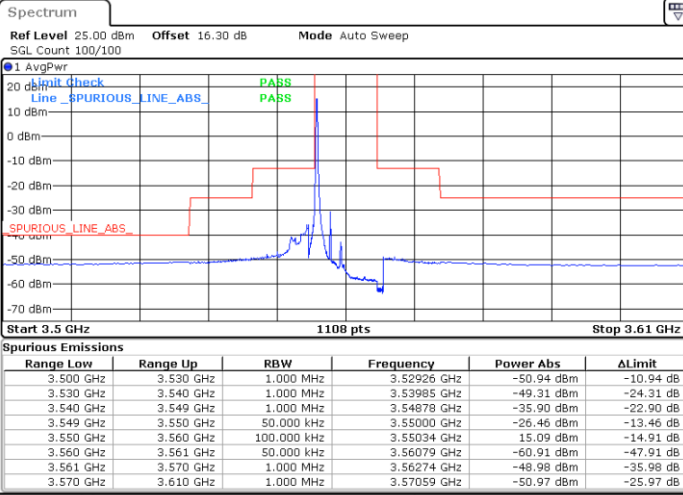

LTE Band 48 / 5MHz

16QAM

Lowest Channel / 1RB0

Lowest Channel / 1RBmax

Date: 23.MAR.2021 12:47:50

Date: 23.MAR.2021 12:57:06

Lowest Channel / FullIRB

N/A

Date: 23.MAR.2021 12:52:28

LTE Band 48 / 5MHz

16QAM

Middle Channel / 1RB0

Middle Channel / 1RBmax

Date: 23.MAR.2021 12:49:22

Date: 23.MAR.2021 12:58:38

Middle Channel / FullIRB