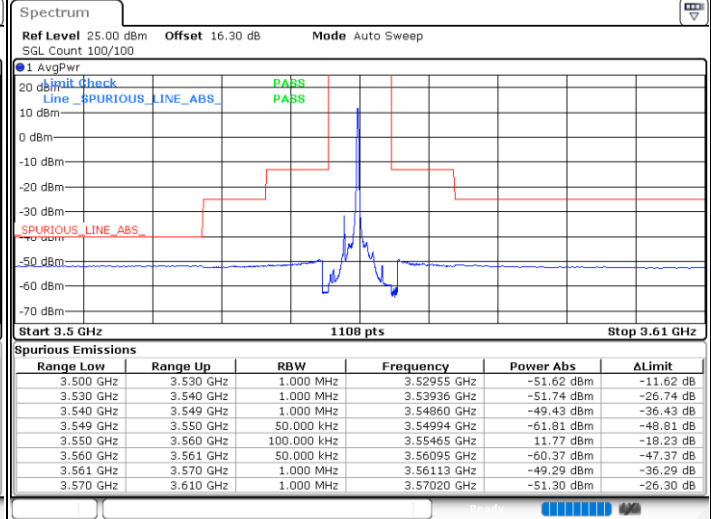

N/A

Date: 23.MAR.2021 13:31:38

LTE Band 48 / 20MHz

64QAM

Highest Channel / 1RB0

Highest Channel / 1RBmax

Date: 23.MAR.2021 13:36:46

Date: 23.MAR.2021 13:41:25

Highest Channel / FullIRB

N/A

Date: 23.MAR.2021 13:32:08

LTE Band 48 / 5MHz

256QAM

Lowest Channel / 1RB0

Lowest Channel / 1RBmax

Date: 23.MAR.2021 16:50:47

Date: 23.MAR.2021 16:53:35

Lowest Channel / FullIRB

N/A

Date: 23.MAR.2021 16:51:56

LTE Band 48 / 5MHz

256QAM

Middle Channel / 1RB0

Middle Channel / 1RBmax