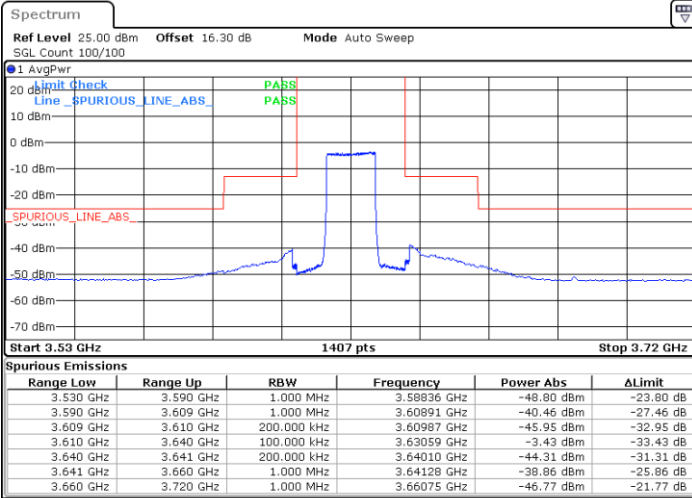

Date: 23.MAR.2021 13:04:49

Date: 23.MAR.2021 13:14:05

Highest Channel / FullIRB

N/A

Range Low	Range Up	RBW	Frequency	Power Abs	ΔLimit
3.640 GHz	3.680 GHz	1.000 MHz	3.67941 GHz	-42.17 dBm	-17.17 dB
3.680 GHz	3.689 GHz	1.000 MHz	3.68878 GHz	-33.96 dBm	-20.96 dB
3.689 GHz	3.690 GHz	100.000 kHz	3.68996 GHz	-38.95 dBm	-25.95 dB
3.690 GHz	3.700 GHz	100.000 kHz	3.69994 GHz	-1.93 dBm	-31.93 dB
3.700 GHz	3.701 GHz	100.000 kHz	3.70000 GHz	-38.50 dBm	-25.50 dB
3.701 GHz	3.710 GHz	1.000 MHz	3.70104 GHz	-33.02 dBm	-20.02 dB
3.710 GHz	3.720 GHz	1.000 MHz	3.71114 GHz	-40.47 dBm	-15.47 dB
3.720 GHz	3.750 GHz	1.000 MHz	3.72015 GHz	-47.16 dBm	-7.16 dB

Date: 23.MAR.2021 13:09:27

LTE Band 48 / 15MHz

16QAM

Lowest Channel / 1RB0

Lowest Channel / 1RBmax

Date: 23.MAR.2021 13:15:39

Date: 23.MAR.2021 13:24:55

Lowest Channel / FullIRB

N/A

Date: 23.MAR.2021 13:20:17

LTE Band 48 / 15MHz

16QAM

Middle Channel / 1RB0

Middle Channel / 1RBmax

Date: 23.MAR.2021 13:17:12

Date: 23.MAR.2021 13:26:27

Middle Channel / FullIRB

N/A

Date: 23.MAR.2021 13:21:49

LTE Band 48 / 15MHz

16QAM

Highest Channel / 1RB0

Highest Channel / 1RBmax

Date: 23.MAR.2021 13:18:44