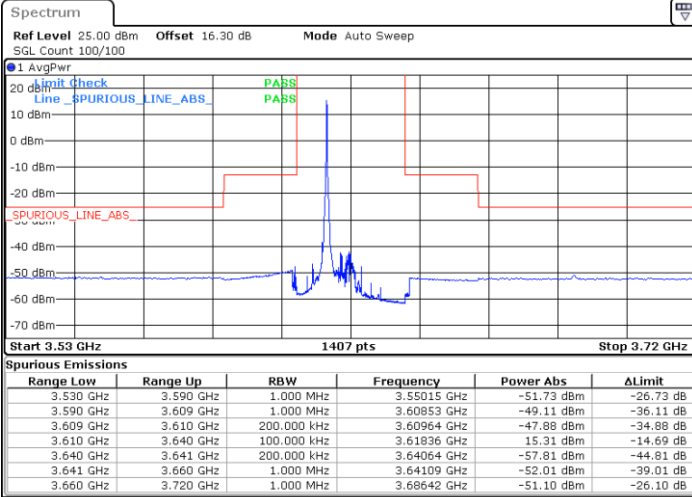

Date: 23.MAR.2021 13:04:49

Date: 23.MAR.2021 13:14:05

Highest Channel / FullIRB

N/A

Range Low	Range Up	RBW	Frequency	Power Abs	ΔLimit
3.640 GHz	3.680 GHz	1.000 MHz	3.67941 GHz	-42.17 dBm	-17.17 dB
3.680 GHz	3.689 GHz	1.000 MHz	3.68878 GHz	-33.96 dBm	-20.96 dB
3.689 GHz	3.690 GHz	100.000 kHz	3.68996 GHz	-38.95 dBm	-25.95 dB
3.690 GHz	3.700 GHz	100.000 kHz	3.69994 GHz	-1.93 dBm	-31.93 dB
3.700 GHz	3.701 GHz	100.000 kHz	3.70000 GHz	-38.50 dBm	-25.50 dB
3.701 GHz	3.710 GHz	1.000 MHz	3.70104 GHz	-33.02 dBm	-20.02 dB
3.710 GHz	3.720 GHz	1.000 MHz	3.71114 GHz	-40.47 dBm	-15.47 dB
3.720 GHz	3.750 GHz	1.000 MHz	3.72015 GHz	-47.16 dBm	-7.16 dB

Date: 23.MAR.2021 13:09:27

LTE Band 48 / 15MHz

16QAM

Lowest Channel / 1RB0

Lowest Channel / 1RBmax

Date: 23.MAR.2021 13:15:39

Date: 23.MAR.2021 13:24:55

Lowest Channel / FullIRB

N/A

Date: 23.MAR.2021 13:20:17

LTE Band 48 / 15MHz

16QAM

Middle Channel / 1RB0

Middle Channel / 1RBmax

Date: 23.MAR.2021 13:17:12

Date: 23.MAR.2021 13:26:27

Middle Channel / FullIRB

N/A

Date: 23.MAR.2021 13:21:49

LTE Band 48 / 15MHz

16QAM

Highest Channel / 1RB0

Highest Channel / 1RBmax

Date: 23.MAR.2021 13:18:44