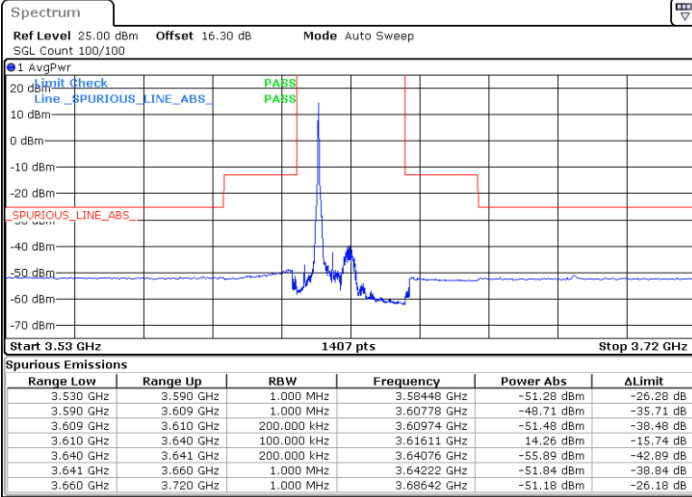

LTE Band 48 / 20MHz

64QAM

Lowest Channel / 1RB0

Lowest Channel / 1RBmax

Date: 23.MAR.2021 13:33:42

Date: 23.MAR.2021 13:38:20

Lowest Channel / FullIRB

N/A

Date: 23.MAR.2021 13:29:04

LTE Band 48 / 20MHz

64QAM

Middle Channel / 1RB0

Middle Channel / 1RBmax

Date: 23.MAR.2021 13:36:16

Date: 23.MAR.2021 13:40:55

Middle Channel / FullIRB

N/A

Date: 23.MAR.2021 13:31:38

LTE Band 48 / 20MHz

64QAM

Highest Channel / 1RB0

Highest Channel / 1RBmax

Date: 23.MAR.2021 13:36:46

Date: 23.MAR.2021 13:41:25

Highest Channel / FullIRB

N/A

Date: 23.MAR.2021 13:32:08

LTE Band 48 / 5MHz

256QAM

Lowest Channel / 1RB0

Lowest Channel / 1RBmax

Date: 23.MAR.2021 16:50:47