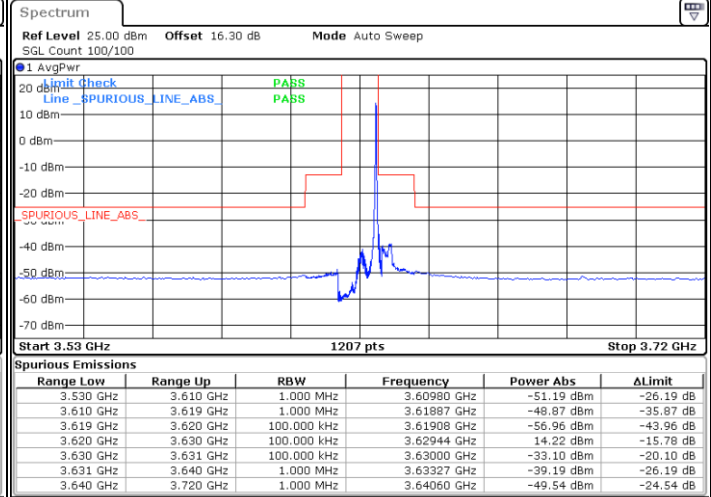

N/A

Date: 23.MAR.2021 12:56:04

LTE Band 48 / 10MHz

64QAM

Lowest Channel / 1RB0

Lowest Channel / 1RBmax

Date: 23.MAR.2021 13:01:14

Date: 23.MAR.2021 13:10:29

Lowest Channel / FullIRB

N/A

Date: 23.MAR.2021 13:05:51

LTE Band 48 / 10MHz

64QAM

MiddleChannel / 1RB0

Middle Channel / 1RBmax

Date: 23.MAR.2021 13:03:47

Date: 23.MAR.2021 13:13:03

Middle Channel / FullIRB

N/A

Date: 23.MAR.2021 13:08:25

LTE Band 48 / 10MHz

64QAM

Highest Channel / 1RB0

Highest Channel / 1RBmax

Date: 23.MAR.2021 13:04:18

Date: 23.MAR.2021 13:13:33

Highest Channel / FullIRB

N/A

Date: 23.MAR.2021 13:08:56

LTE Band 48 / 15MHz

64QAM

Lowest Channel / 1RB0