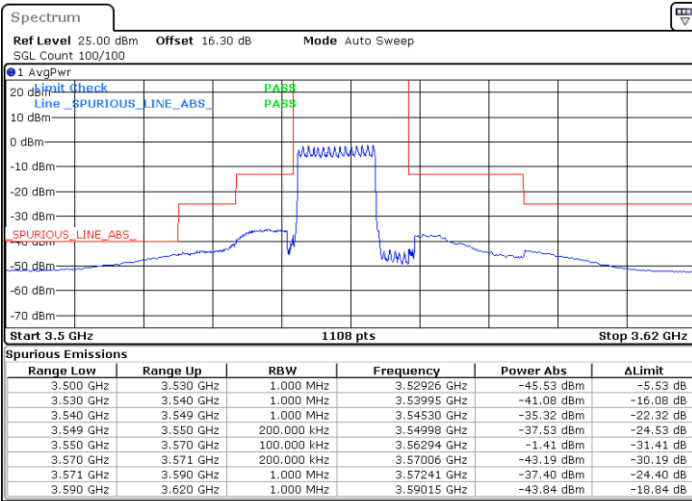

Date: 23.MAR.2021 13:04:49

Date: 23.MAR.2021 13:14:05

Highest Channel / FullIRB

N/A

Range Low	Range Up	RBW	Frequency	Power Abs	ΔLimit
3.640 GHz	3.680 GHz	1.000 MHz	3.67941 GHz	-42.17 dBm	-17.17 dB
3.680 GHz	3.689 GHz	1.000 MHz	3.68878 GHz	-33.96 dBm	-20.96 dB
3.689 GHz	3.690 GHz	100.000 kHz	3.68996 GHz	-38.95 dBm	-25.95 dB
3.690 GHz	3.700 GHz	100.000 kHz	3.69994 GHz	-1.93 dBm	-31.93 dB
3.700 GHz	3.701 GHz	100.000 kHz	3.70000 GHz	-38.50 dBm	-25.50 dB
3.701 GHz	3.710 GHz	1.000 MHz	3.70104 GHz	-33.02 dBm	-20.02 dB
3.710 GHz	3.720 GHz	1.000 MHz	3.71114 GHz	-40.47 dBm	-15.47 dB
3.720 GHz	3.750 GHz	1.000 MHz	3.72015 GHz	-47.16 dBm	-7.16 dB

Date: 23.MAR.2021 13:09:27

LTE Band 48 / 15MHz

16QAM

Lowest Channel / 1RB0

Lowest Channel / 1RBmax

Date: 23.MAR.2021 13:15:39

Date: 23.MAR.2021 13:24:55

Lowest Channel / FullIRB

N/A

Date: 23.MAR.2021 13:20:17

LTE Band 48 / 15MHz

16QAM

Middle Channel / 1RB0

Middle Channel / 1RBmax

Date: 23.MAR.2021 13:17:12

Date: 23.MAR.2021 13:26:27

Middle Channel / FullIRB

N/A

Date: 23.MAR.2021 13:21:49

LTE Band 48 / 15MHz

16QAM

Highest Channel / 1RB0

Highest Channel / 1RBmax

Date: 23.MAR.2021 13:18:44