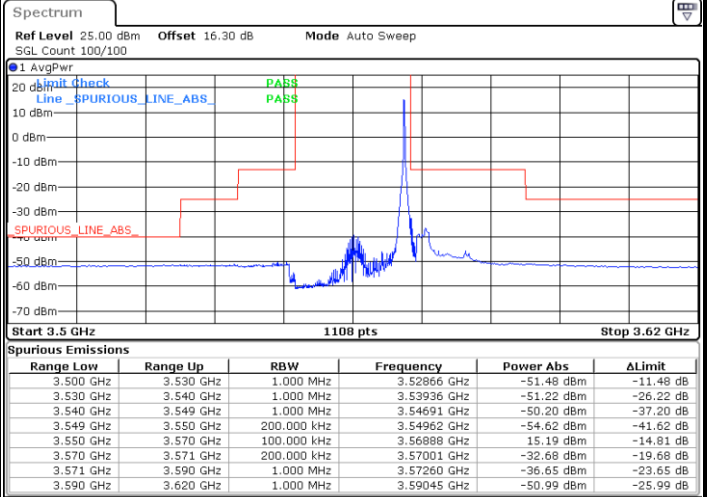

Middle Channel / FullIRB

N/A

Date: 23.MAR.2021 13:21:49

LTE Band 48 / 15MHz

16QAM

Highest Channel / 1RB0

Highest Channel / 1RBmax

Date: 23.MAR.2021 13:18:44

Date: 23.MAR.2021 13:28:00

Highest Channel / FullIRB

N/A

Date: 23.MAR.2021 13:23:22

LTE Band 48 / 20MHz

16QAM

Lowest Channel / 1RB0

Lowest Channel / 1RBmax

Date: 23.MAR.2021 13:34:13

Date: 23.MAR.2021 13:38:52

Lowest Channel / FullIRB

N/A

Date: 23.MAR.2021 13:29:35

LTE Band 48 / 20MHz

16QAM

Middle Channel / 1RB0

Highest Channel / 1RB0

Highest Channel / 1RBmax

Date: 23.MAR.2021 13:37:17

Date: 23.MAR.2021 13:41:56

Highest Channel / FullIRB

N/A

Date: 23.MAR.2021 13:32:39

LTE Band 48 / 5MHz