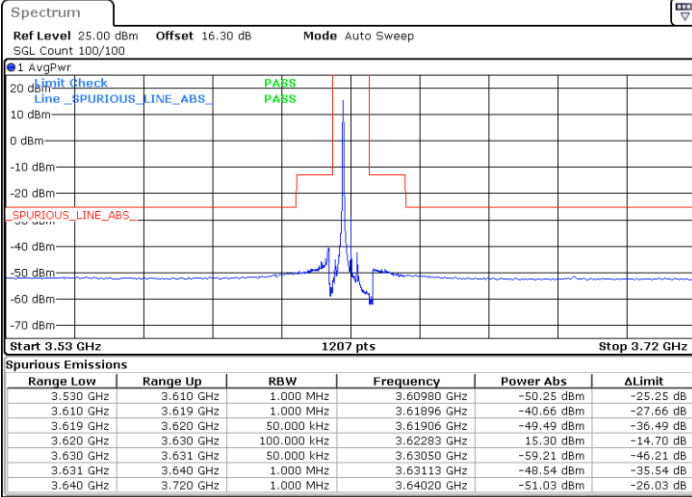

LTE Band 48 / 5MHz

16QAM

Lowest Channel / 1RB0

Lowest Channel / 1RBmax

Date: 23.MAR.2021 12:47:50

Date: 23.MAR.2021 12:57:06

Lowest Channel / FullIRB

N/A

Date: 23.MAR.2021 12:52:28

LTE Band 48 / 5MHz

16QAM

Middle Channel / 1RB0

Middle Channel / 1RBmax

Date: 23.MAR.2021 12:49:22

Date: 23.MAR.2021 12:58:38

Middle Channel / FullIRB

N/A

Date: 23.MAR.2021 12:54:00

LTE Band 48 / 5MHz

16QAM

Highest Channel / 1RB0

Highest Channel / 1RBmax

Date: 23.MAR.2021 12:50:55

Date: 23.MAR.2021 13:00:10

Highest Channel / FullIRB

N/A

Date: 23.MAR.2021 12:55:33

LTE Band 48 / 10MHz

16QAM

Lowest Channel / 1RB0

Lowest Channel / 1RBmax

Date: 23.MAR.2021 13:01:45