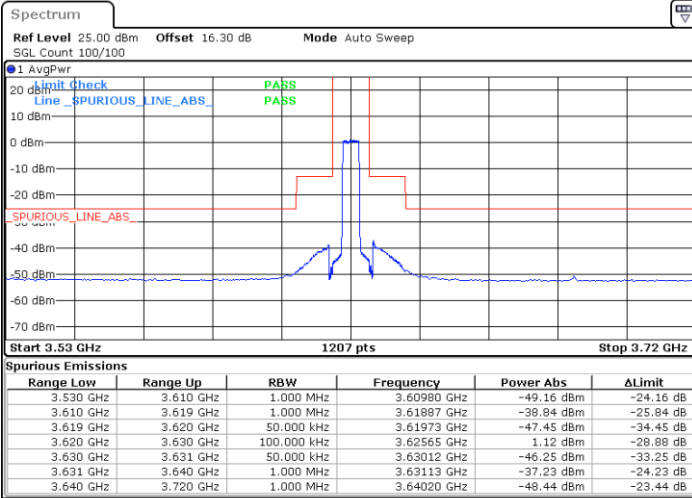

Date: 23.MAR.2021 12:52:28

LTE Band 48 / 5MHz

16QAM

Middle Channel / 1RB0

Middle Channel / 1RBmax

Date: 23.MAR.2021 12:49:22

Date: 23.MAR.2021 12:58:38

Middle Channel / FullIRB

N/A

Date: 23.MAR.2021 12:54:00

LTE Band 48 / 5MHz

16QAM

Highest Channel / 1RB0

Highest Channel / 1RBmax

Date: 23.MAR.2021 12:50:55

Date: 23.MAR.2021 13:00:10

Highest Channel / FullIRB

N/A

Date: 23.MAR.2021 12:55:33

LTE Band 48 / 10MHz

16QAM

Lowest Channel / 1RB0

Lowest Channel / 1RBmax

Date: 23.MAR.2021 13:01:45