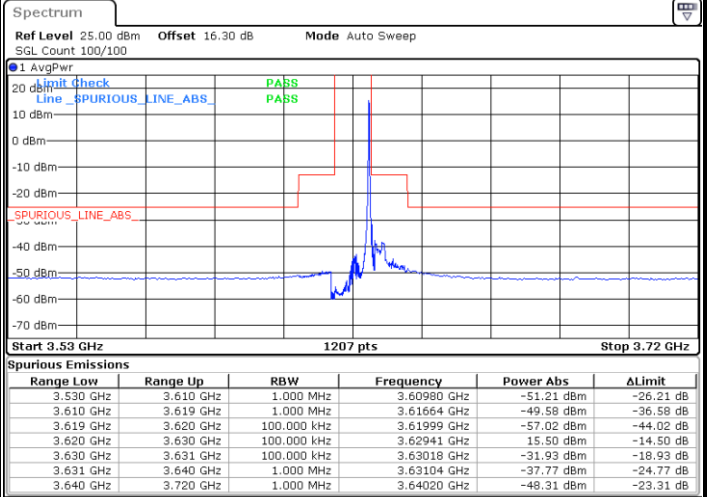

Highest Channel / FullIRB

N/A

Date: 23.MAR.2021 12:55:33

LTE Band 48 / 10MHz

16QAM

Lowest Channel / 1RB0

Lowest Channel / 1RBmax

Date: 23.MAR.2021 13:01:45

Date: 23.MAR.2021 13:11:00

Lowest Channel / FullIRB

N/A

Date: 23.MAR.2021 13:06:23

LTE Band 48 / 10MHz

16QAM

MiddleChannel / 1RB0

Middle Channel / 1RBmax

Date: 23.MAR.2021 13:03:17

Date: 23.MAR.2021 13:12:32

Middle Channel / FullIRB

N/A

Date: 23.MAR.2021 13:07:55

LTE Band 48 / 10MHz

16QAM

Highest Channel / 1RB0

Highest Channel / 1RBmax

Range Low	Range Up	RBW	Frequency	Power Abs	ΔLimit
3.640 GHz	3.680 GHz	1.000 MHz	3.67822 GHz	-49.39 dBm	-24.39 dB
3.680 GHz	3.689 GHz	1.000 MHz	3.68896 GHz	-38.96 dBm	-25.96 dB
3.689 GHz	3.690 GHz	100.000 kHz	3.68997 GHz	-27.54 dBm	-14.54 dB
3.690 GHz	3.700 GHz	100.000 kHz	3.69061 GHz	15.14 dBm	-14.86 dB
3.700 GHz	3.701 GHz	100.000 kHz	3.70054 GHz	-57.07 dBm	-44.07 dB
3.701 GHz	3.710 GHz	1.000 MHz	3.70131 GHz	-48.86 dBm	-35.86 dB
3.710 GHz	3.720 GHz	1.000 MHz	3.71005 GHz	-51.01 dBm	-26.01 dB
3.720 GHz	3.750 GHz	1.000 MHz	3.72015 GHz	-51.73 dBm	-11.73 dB