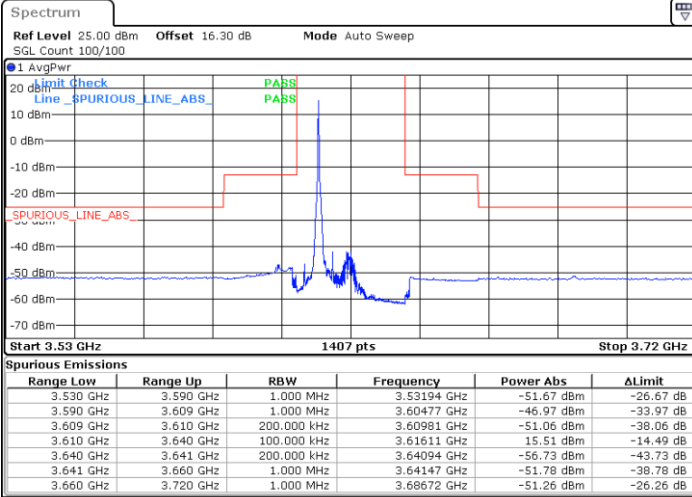

Date: 23.MAR.2021 13:28:00

Highest Channel / FullIRB

N/A

Date: 23.MAR.2021 13:23:22

LTE Band 48 / 20MHz

16QAM

Lowest Channel / 1RB0

Lowest Channel / 1RBmax

Date: 23.MAR.2021 13:34:13

Date: 23.MAR.2021 13:38:52

Lowest Channel / FullIRB

N/A

Date: 23.MAR.2021 13:29:35

LTE Band 48 / 20MHz

16QAM

Middle Channel / 1RB0

Middle Channel / 1RBmax

Date: 23.MAR.2021 13:35:45

Date: 23.MAR.2021 13:40:24

Middle Channel / FullIRB

N/A

Date: 23.MAR.2021 13:31:07

LTE Band 48 / 20MHz

16QAM

Highest Channel / 1RB0

Highest Channel / 1RBmax

Date: 23.MAR.2021 13:37:17

Date: 23.MAR.2021 13:41:56

Highest Channel / FullIRB

N/A

Date: 23.MAR.2021 13:32:39

LTE Band 48 / 5MHz