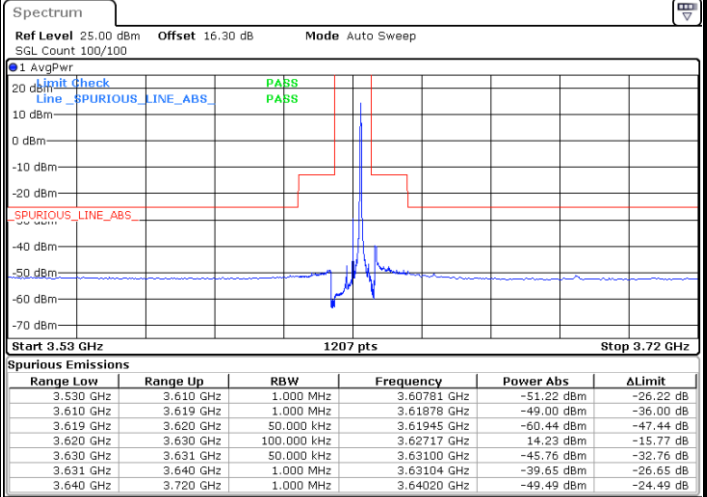

Highest Channel / 1RB0

Highest Channel / 1RBmax

Date: 23.MAR.2021 13:37:17

Date: 23.MAR.2021 13:41:56

Highest Channel / FullIRB

N/A

Date: 23.MAR.2021 13:32:39

LTE Band 48 / 5MHz

LTE Band 48 / 5MHz

64QAM

Middle Channel / 1RB0

Middle Channel / 1RBmax

Date: 23.MAR.2021 12:48:52

Date: 23.MAR.2021 12:58:08

Middle Channel / FullIRB

N/A

Date: 23.MAR.2021 12:53:30

LTE Band 48 / 5MHz

64QAM

Highest Channel / 1RB0

Highest Channel / 1RBmax

Date: 23.MAR.2021 12:51:26

Date: 23.MAR.2021 13:00:41

Highest Channel / FullIRB