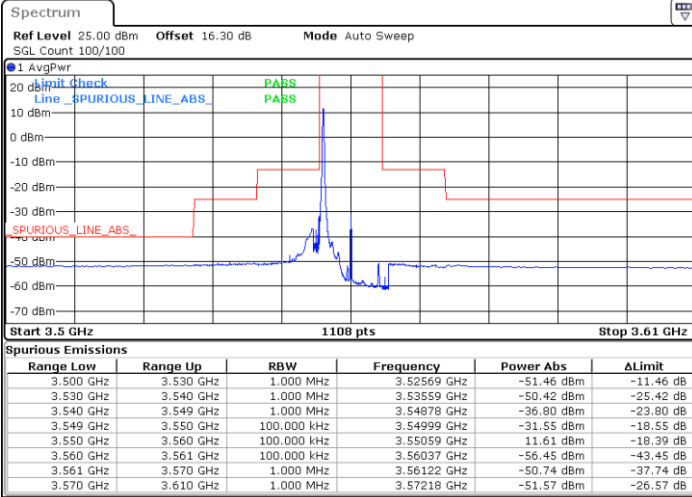

Date: 23.MAR.2021 16:53:35

Lowest Channel / FullIRB

N/A

Date: 23.MAR.2021 16:51:56

LTE Band 48 / 5MHz

256QAM

Middle Channel / 1RB0

Middle Channel / 1RBmax

Date: 23.MAR.2021 17:02:25

Date: 23.MAR.2021 17:04:36

Middle Channel / FullIRB

N/A

Date: 23.MAR.2021 16:55:38

LTE Band 48 / 5MHz

256QAM

Highest Channel / 1RB0

Highest Channel / 1RBmax

Date: 23.MAR.2021 17:06:56

Date: 23.MAR.2021 17:07:58

Highest Channel / FullIRB

N/A

Date: 23.MAR.2021 17:05:53

LTE Band 48 / 10MHz

256QAM

Lowest Channel / 1RB0

Lowest Channel / 1RBmax

Date: 23.MAR.2021 17:11:07

Date: 23.MAR.2021 17:12:18

Lowest Channel / FullIRB

N/A

Date: 23.MAR.2021 17:09:58