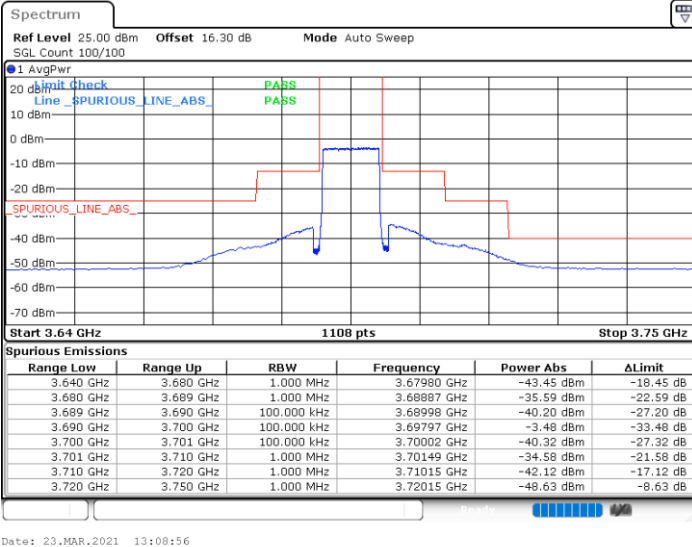

Lowest Channel / FullIRB

N/A

Date: 23.MAR.2021 13:05:51

LTE Band 48 / 10MHz

64QAM

MiddleChannel / 1RB0

Middle Channel / 1RBmax

Date: 23.MAR.2021 13:03:47

Date: 23.MAR.2021 13:13:03

Middle Channel / FullIRB

N/A

Date: 23.MAR.2021 13:08:25

LTE Band 48 / 10MHz

64QAM

Highest Channel / 1RB0

Highest Channel / 1RBmax

Date: 23.MAR.2021 13:04:18

Date: 23.MAR.2021 13:13:33

Highest Channel / FullIRB

N/A

Date: 23.MAR.2021 13:08:56

LTE Band 48 / 15MHz

64QAM

Lowest Channel / 1RB0

Lowest Channel / 1RBmax

Date: 23.MAR.2021 13:16:10

Date: 23.MAR.2021 13:25:26

Lowest Channel / FullIRB

N/A

Date: 23.MAR.2021 13:20:48

LTE Band 48 / 15MHz

64QAM