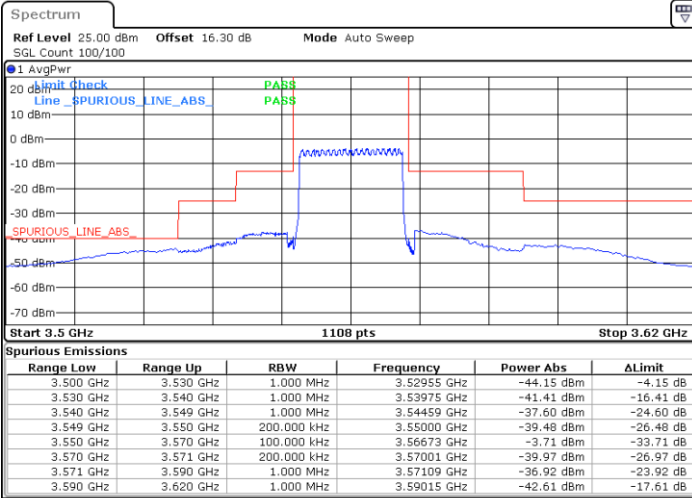

Middle Channel / FullIRB

N/A

Date: 23.MAR.2021 13:21:49

LTE Band 48 / 15MHz

16QAM

Highest Channel / 1RB0

Highest Channel / 1RBmax

Date: 23.MAR.2021 13:18:44

Date: 23.MAR.2021 13:28:00

Highest Channel / FullIRB

N/A

Date: 23.MAR.2021 13:23:22

LTE Band 48 / 20MHz

16QAM

Lowest Channel / 1RB0

Lowest Channel / 1RBmax

Date: 23.MAR.2021 13:34:13

Date: 23.MAR.2021 13:38:52

Lowest Channel / FullIRB

N/A

Date: 23.MAR.2021 13:29:35

LTE Band 48 / 20MHz

16QAM

Middle Channel / 1RB0