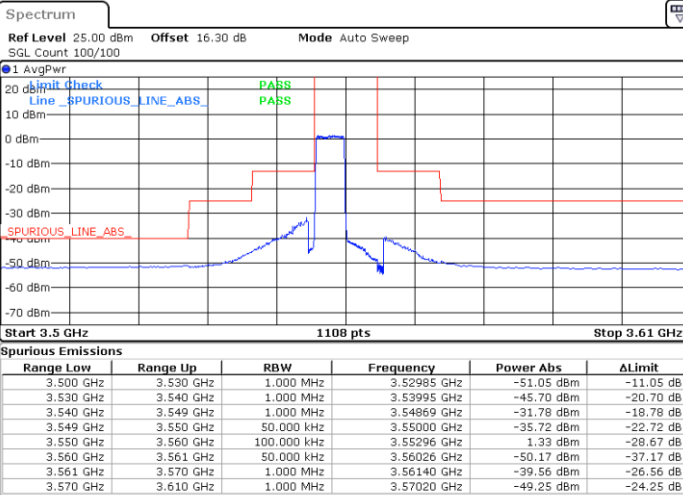

LTE Band 48 / 5MHz

16QAM

Lowest Channel / 1RB0

Lowest Channel / 1RBmax

Date: 23.MAR.2021 12:47:50

Date: 23.MAR.2021 12:57:06

Lowest Channel / FullIRB

N/A

Date: 23.MAR.2021 12:52:28

LTE Band 48 / 5MHz

16QAM

Middle Channel / 1RB0

Middle Channel / 1RBmax

Date: 23.MAR.2021 12:49:22

Date: 23.MAR.2021 12:58:38

Middle Channel / FullIRB