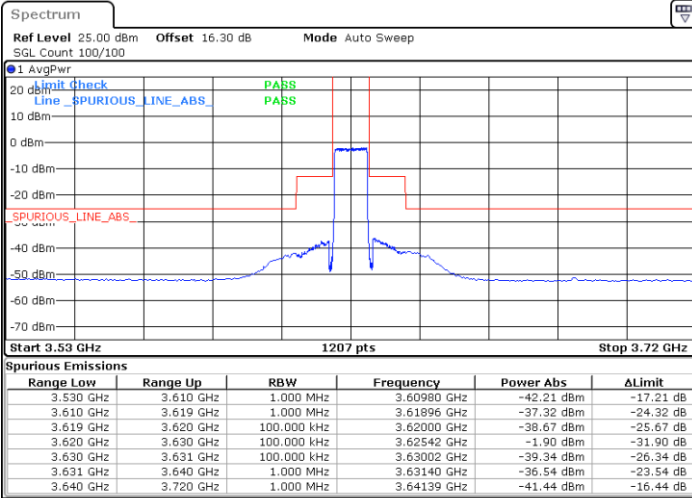

Highest Channel / FullIRB

N/A

Date: 23.MAR.2021 12:55:33

LTE Band 48 / 10MHz

16QAM

Lowest Channel / 1RB0

Lowest Channel / 1RBmax

Date: 23.MAR.2021 13:01:45

Date: 23.MAR.2021 13:11:00

Lowest Channel / FullIRB

N/A

Date: 23.MAR.2021 13:06:23

LTE Band 48 / 10MHz

16QAM

MiddleChannel / 1RB0

Middle Channel / 1RBmax

Date: 23.MAR.2021 13:03:17

Date: 23.MAR.2021 13:12:32

Middle Channel / FullIRB

N/A

Date: 23.MAR.2021 13:07:55

LTE Band 48 / 10MHz

16QAM

Highest Channel / 1RB0

Highest Channel / 1RBmax

Range Low	Range Up	RBW	Frequency	Power Abs	ΔLimit
3.640 GHz	3.680 GHz	1.000 MHz	3.67822 GHz	-49.39 dBm	-24.39 dB
3.680 GHz	3.689 GHz	1.000 MHz	3.68896 GHz	-38.96 dBm	-25.96 dB
3.689 GHz	3.690 GHz	100.000 kHz	3.68997 GHz	-27.54 dBm	-14.54 dB
3.690 GHz	3.700 GHz	100.000 kHz	3.69061 GHz	15.14 dBm	-14.86 dB
3.700 GHz	3.701 GHz	100.000 kHz	3.70054 GHz	-57.07 dBm	-44.07 dB
3.701 GHz	3.710 GHz	1.000 MHz	3.70131 GHz	-48.86 dBm	-35.86 dB
3.710 GHz	3.720 GHz	1.000 MHz	3.71005 GHz	-51.01 dBm	-26.01 dB
3.720 GHz	3.750 GHz	1.000 MHz	3.72015 GHz	-51.73 dBm	-11.73 dB