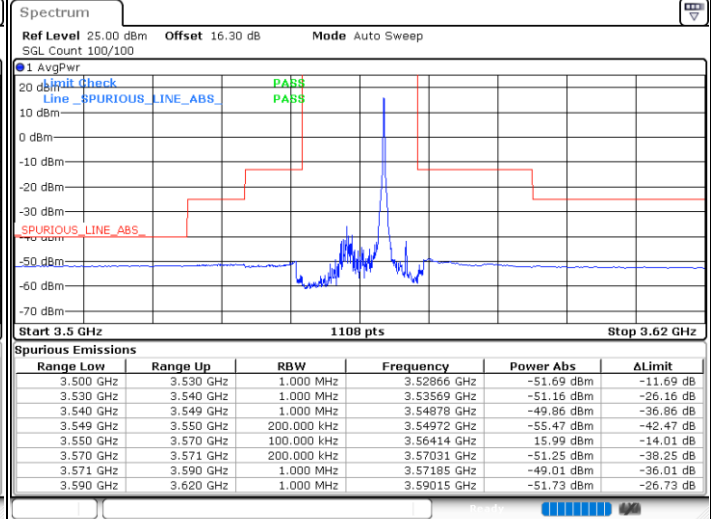

Date: 23.MAR.2021 13:13:03

Middle Channel / FullIRB

N/A

Date: 23.MAR.2021 13:08:25

LTE Band 48 / 10MHz

64QAM

Highest Channel / 1RB0

Highest Channel / 1RBmax

Date: 23.MAR.2021 13:04:18

Date: 23.MAR.2021 13:13:33

Highest Channel / FullIRB

N/A

Date: 23.MAR.2021 13:08:56

LTE Band 48 / 15MHz

64QAM

Lowest Channel / 1RB0

Lowest Channel / 1RBmax

Date: 23.MAR.2021 13:16:10

Date: 23.MAR.2021 13:25:26

Lowest Channel / FullIRB

N/A

Date: 23.MAR.2021 13:20:48

LTE Band 48 / 15MHz

64QAM