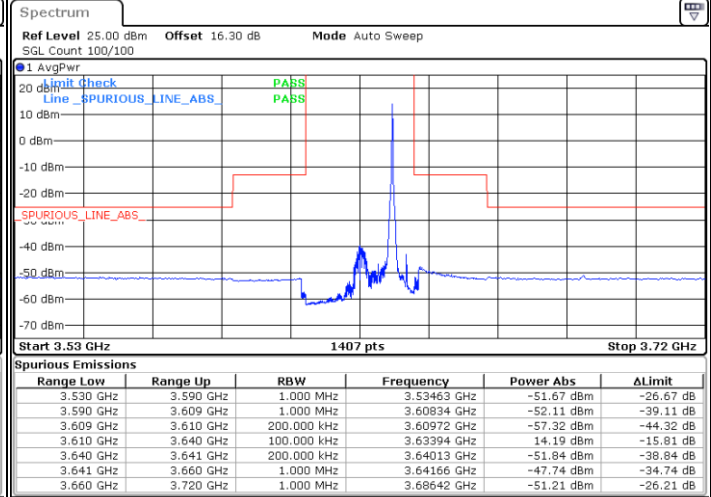

LTE Band 48 / 20MHz

64QAM

Lowest Channel / 1RB0

Lowest Channel / 1RBmax

Date: 23.MAR.2021 13:33:42

Date: 23.MAR.2021 13:38:20

Lowest Channel / FullIRB

N/A

Date: 23.MAR.2021 13:29:04

LTE Band 48 / 20MHz

64QAM

Middle Channel / 1RB0

Middle Channel / 1RBmax

Date: 23.MAR.2021 13:36:16

Date: 23.MAR.2021 13:40:55

Middle Channel / FullIRB

N/A

Date: 23.MAR.2021 13:31:38

LTE Band 48 / 20MHz

64QAM

Highest Channel / 1RB0

Highest Channel / 1RBmax

Date: 23.MAR.2021 13:36:46

Date: 23.MAR.2021 13:41:25

Highest Channel / FullIRB

N/A

Date: 23.MAR.2021 13:32:08

LTE Band 48 / 5MHz

256QAM

Lowest Channel / 1RB0

Lowest Channel / 1RBmax

Date: 23.MAR.2021 16:50:47