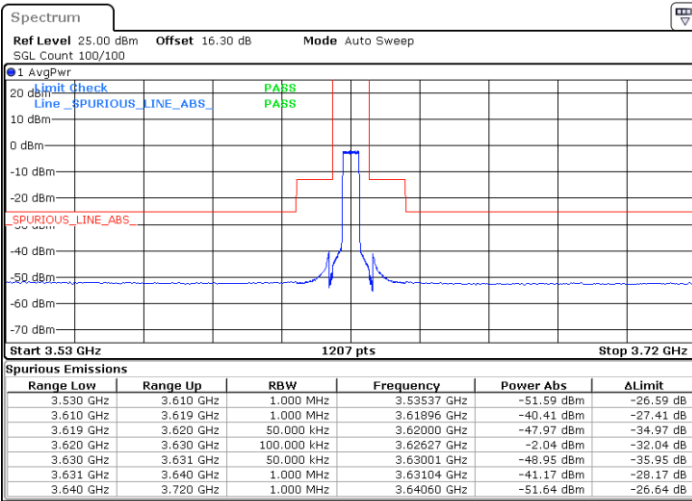

Highest Channel / FullIRB

N/A

Date: 23.MAR.2021 13:32:08

LTE Band 48 / 5MHz

256QAM

Lowest Channel / 1RB0

Lowest Channel / 1RBmax

Date: 23.MAR.2021 16:50:47

Date: 23.MAR.2021 16:53:35

Lowest Channel / FullIRB

N/A

Date: 23.MAR.2021 16:51:56

LTE Band 48 / 5MHz

256QAM

Middle Channel / 1RB0

Middle Channel / 1RBmax

Date: 23.MAR.2021 17:02:25

Date: 23.MAR.2021 17:04:36

Middle Channel / FullIRB

N/A

Date: 23.MAR.2021 16:55:38

LTE Band 48 / 5MHz

256QAM

Highest Channel / 1RB0

Highest Channel / 1RBmax

Date: 23.MAR.2021 17:06:56

Date: 23.MAR.2021 17:07:58

Highest Channel / FullIRB

N/A

Date: 23.MAR.2021 17:05:53

LTE Band 48 / 10MHz

256QAM