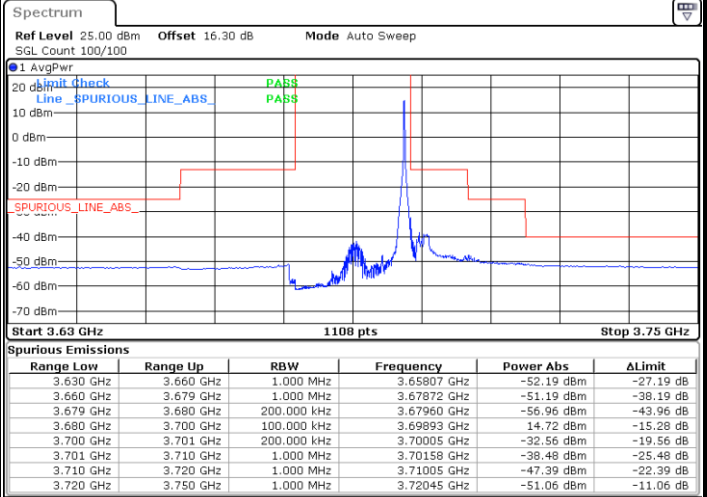

Date: 23.MAR.2021 13:34:13

Date: 23.MAR.2021 13:38:52

Lowest Channel / FullIRB

N/A

Date: 23.MAR.2021 13:29:35

LTE Band 48 / 20MHz

16QAM

Middle Channel / 1RB0

Middle Channel / 1RBmax

Date: 23.MAR.2021 13:35:45

Date: 23.MAR.2021 13:40:24

Middle Channel / FullIRB

N/A

Date: 23.MAR.2021 13:31:07

LTE Band 48 / 20MHz

16QAM

Highest Channel / 1RB0

Highest Channel / 1RBmax

Date: 23.MAR.2021 13:37:17

Date: 23.MAR.2021 13:41:56

Highest Channel / FullIRB

N/A

Date: 23.MAR.2021 13:32:39

LTE Band 48 / 5MHz