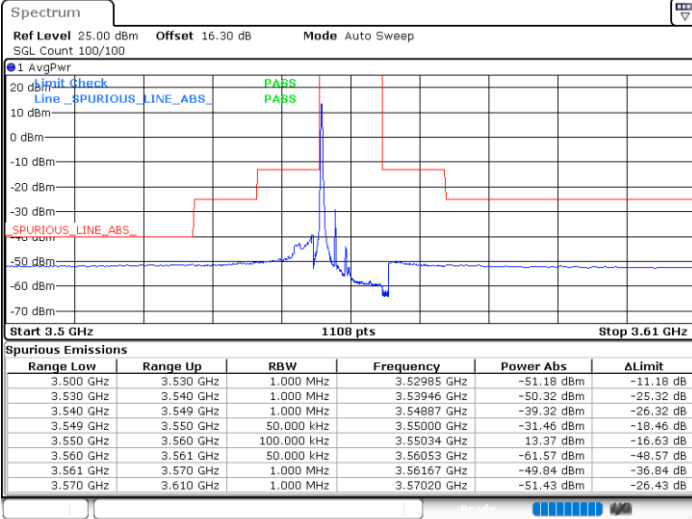

Middle Channel / 1RBmax

Date: 23.MAR.2021 13:35:45

Date: 23.MAR.2021 13:40:24

Middle Channel / FullIRB

N/A

Date: 23.MAR.2021 13:31:07

LTE Band 48 / 20MHz

16QAM

Highest Channel / 1RB0

Highest Channel / 1RBmax

Date: 23.MAR.2021 13:37:17

Date: 23.MAR.2021 13:41:56

Highest Channel / FullIRB

N/A

Date: 23.MAR.2021 13:32:39

LTE Band 48 / 5MHz

64QAM

Lowest Channel / 1RB0

Lowest Channel / 1RBmax

Date: 23.MAR.2021 12:48:21

Date: 23.MAR.2021 12:57:37

Lowest Channel / FullIRB

N/A

Date: 23.MAR.2021 12:52:59