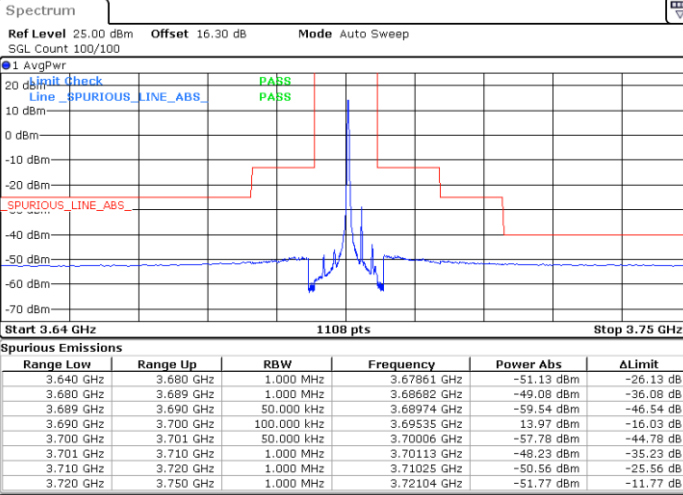

LTE Band 48 / 5MHz

64QAM

Middle Channel / 1RB0

Middle Channel / 1RBmax

Date: 23.MAR.2021 12:48:52

Date: 23.MAR.2021 12:58:08

Middle Channel / FullIRB

N/A

Date: 23.MAR.2021 12:53:30

LTE Band 48 / 5MHz

64QAM

Highest Channel / 1RB0

Highest Channel / 1RBmax

Date: 23.MAR.2021 12:51:26

Date: 23.MAR.2021 13:00:41

Highest Channel / FullIRB

N/A

Date: 23.MAR.2021 12:56:04

LTE Band 48 / 10MHz

64QAM

Lowest Channel / 1RB0

Lowest Channel / 1RBmax

Date: 23.MAR.2021 13:01:14

Date: 23.MAR.2021 13:10:29

Lowest Channel / FullIRB

N/A

Date: 23.MAR.2021 13:05:51

LTE Band 48 / 10MHz

64QAM

MiddleChannel / 1RB0

Middle Channel / 1RBmax

Date: 23.MAR.2021 13:03:47