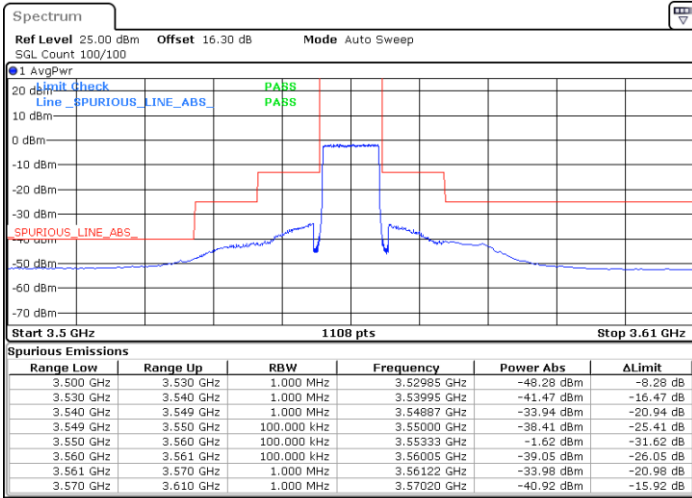

Highest Channel / FullIRB

N/A

Date: 23.MAR.2021 12:55:33

LTE Band 48 / 10MHz

16QAM

Lowest Channel / 1RB0

Lowest Channel / 1RBmax

Date: 23.MAR.2021 13:01:45

Date: 23.MAR.2021 13:11:00

Lowest Channel / FullIRB

N/A

Date: 23.MAR.2021 13:06:23

LTE Band 48 / 10MHz

16QAM

MiddleChannel / 1RB0

Middle Channel / 1RBmax