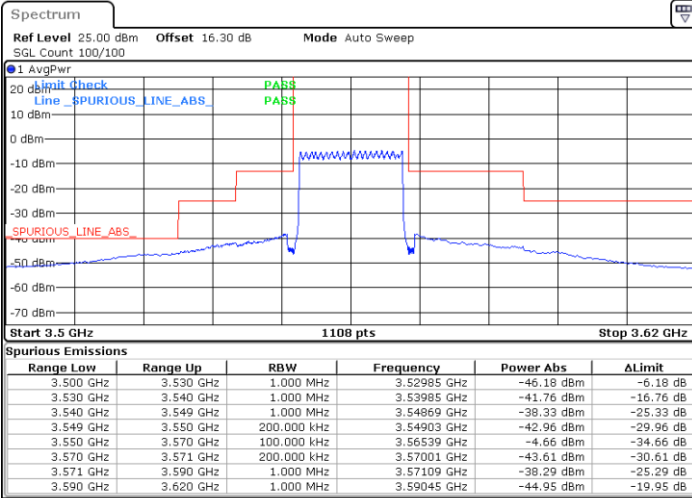

64QAM

Highest Channel / 1RB0

Highest Channel / 1RBmax

Date: 23.MAR.2021 13:19:15

Date: 23.MAR.2021 13:28:31

Highest Channel / FullIRB

N/A

Date: 23.MAR.2021 13:23:53

LTE Band 48 / 20MHz

64QAM

Lowest Channel / 1RB0

Lowest Channel / 1RBmax

Date: 23.MAR.2021 13:33:42

Date: 23.MAR.2021 13:38:20

Lowest Channel / FullIRB

N/A

Date: 23.MAR.2021 13:29:04

LTE Band 48 / 20MHz

64QAM

Middle Channel / 1RB0

Middle Channel / 1RBmax

Date: 23.MAR.2021 13:36:16

Date: 23.MAR.2021 13:40:55

Middle Channel / FullIRB

N/A

Date: 23.MAR.2021 13:31:38

LTE Band 48 / 20MHz

64QAM

Highest Channel / 1RB0

Highest Channel / 1RBmax

Date: 23.MAR.2021 13:36:46

Date: 23.MAR.2021 13:41:25