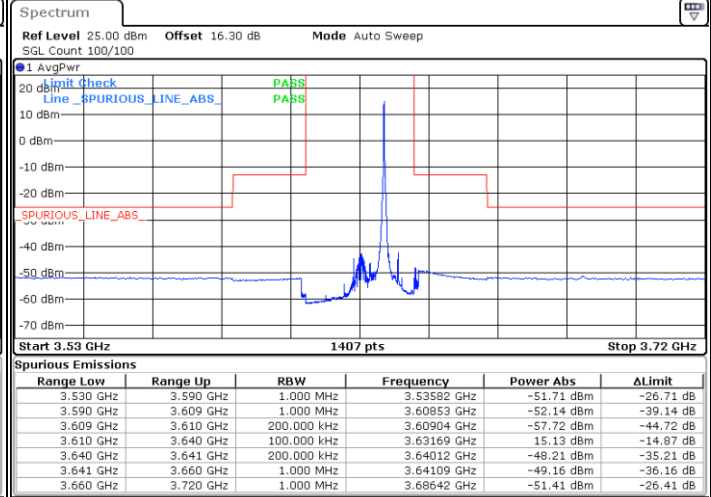

Date: 23.MAR.2021 13:04:49

Date: 23.MAR.2021 13:14:05

Highest Channel / FullIRB

N/A

Range Low	Range Up	RBW	Frequency	Power Abs	ΔLimit
3.640 GHz	3.680 GHz	1.000 MHz	3.67941 GHz	-42.17 dBm	-17.17 dB
3.680 GHz	3.689 GHz	1.000 MHz	3.68878 GHz	-33.96 dBm	-20.96 dB
3.689 GHz	3.690 GHz	100.000 kHz	3.68996 GHz	-38.95 dBm	-25.95 dB
3.690 GHz	3.700 GHz	100.000 kHz	3.69994 GHz	-1.93 dBm	-31.93 dB
3.700 GHz	3.701 GHz	100.000 kHz	3.70000 GHz	-38.50 dBm	-25.50 dB
3.701 GHz	3.710 GHz	1.000 MHz	3.70104 GHz	-33.02 dBm	-20.02 dB
3.710 GHz	3.720 GHz	1.000 MHz	3.71114 GHz	-40.47 dBm	-15.47 dB
3.720 GHz	3.750 GHz	1.000 MHz	3.72015 GHz	-47.16 dBm	-7.16 dB

Date: 23.MAR.2021 13:09:27

LTE Band 48 / 15MHz

16QAM

Lowest Channel / 1RB0

Lowest Channel / 1RBmax

Date: 23.MAR.2021 13:15:39

Date: 23.MAR.2021 13:24:55

Lowest Channel / FullIRB

N/A

Date: 23.MAR.2021 13:20:17

LTE Band 48 / 15MHz

16QAM

Middle Channel / 1RB0

Middle Channel / 1RBmax

Date: 23.MAR.2021 13:17:12

Date: 23.MAR.2021 13:26:27

Middle Channel / FullIRB

N/A

Date: 23.MAR.2021 13:21:49

LTE Band 48 / 15MHz

16QAM

Highest Channel / 1RB0

Highest Channel / 1RBmax

Date: 23.MAR.2021 13:18:44