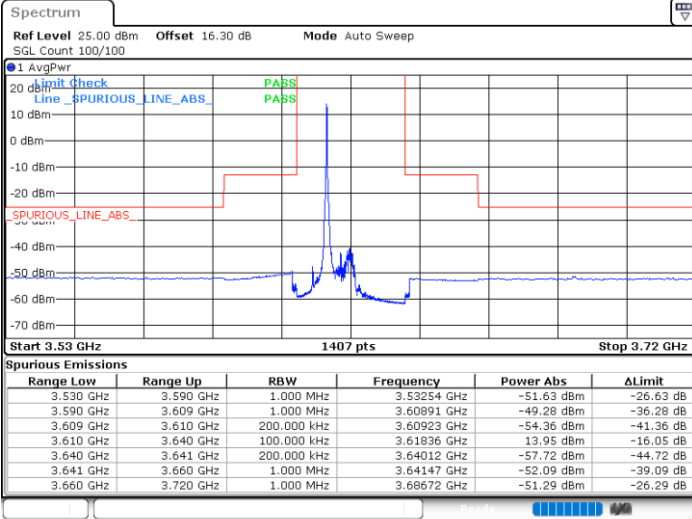

Date: 23.MAR.2021 13:04:18

Date: 23.MAR.2021 13:13:33

Highest Channel / FullIRB

N/A

Date: 23.MAR.2021 13:08:56

LTE Band 48 / 15MHz

64QAM

Lowest Channel / 1RB0

Lowest Channel / 1RBmax

Date: 23.MAR.2021 13:16:10

Date: 23.MAR.2021 13:25:26

Lowest Channel / FullIRB

N/A

Date: 23.MAR.2021 13:20:48

LTE Band 48 / 15MHz

64QAM

Middle Channel / 1RB0

Middle Channel / 1RBmax

Date: 23.MAR.2021 13:16:41

Date: 23.MAR.2021 13:25:57

Middle Channel / FullIRB

N/A

Date: 23.MAR.2021 13:21:19

LTE Band 48 / 15MHz

64QAM

Highest Channel / 1RB0

Highest Channel / 1RBmax

Date: 23.MAR.2021 13:19:15

Date: 23.MAR.2021 13:28:31

Highest Channel / FullIRB

N/A

Date: 23.MAR.2021 13:23:53