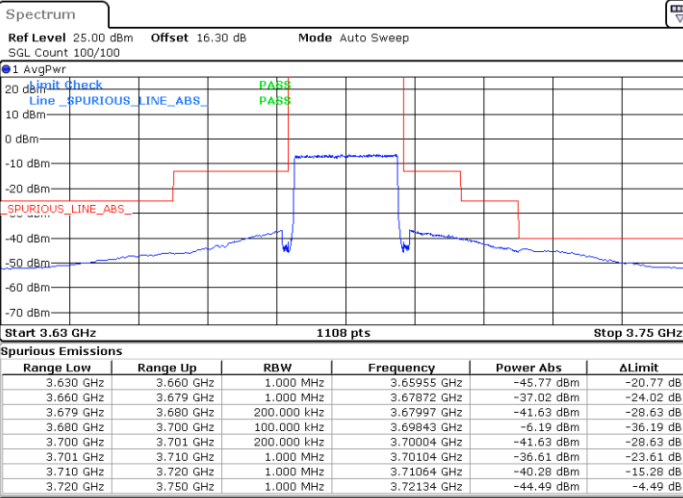

LTE Band 48 / 20MHz

64QAM

Lowest Channel / 1RB0

Lowest Channel / 1RBmax

Date: 23.MAR.2021 13:33:42

Date: 23.MAR.2021 13:38:20

Lowest Channel / FullIRB

N/A

Date: 23.MAR.2021 13:29:04

LTE Band 48 / 20MHz

64QAM

Middle Channel / 1RB0

Middle Channel / 1RBmax

Date: 23.MAR.2021 13:36:16

Date: 23.MAR.2021 13:40:55

Middle Channel / FullIRB

N/A

Date: 23.MAR.2021 13:31:38

LTE Band 48 / 20MHz

64QAM

Highest Channel / 1RB0

Highest Channel / 1RBmax

Date: 23.MAR.2021 13:36:46

Date: 23.MAR.2021 13:41:25

Highest Channel / FullIRB

N/A

Date: 23.MAR.2021 13:32:08

LTE Band 48 / 5MHz

256QAM

Lowest Channel / 1RB0

Lowest Channel / 1RBmax

Date: 23.MAR.2021 16:50:47