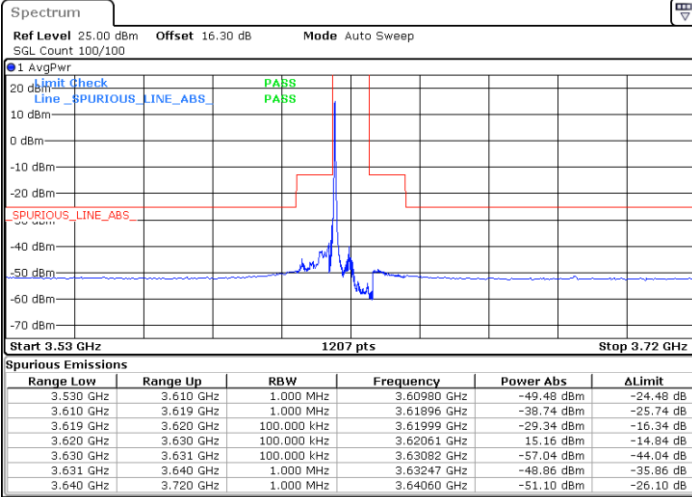

Highest Channel / FullIRB

N/A

Date: 23.MAR.2021 12:55:33

LTE Band 48 / 10MHz

16QAM

Lowest Channel / 1RB0

Lowest Channel / 1RBmax

Date: 23.MAR.2021 13:01:45

Date: 23.MAR.2021 13:11:00

Lowest Channel / FullIRB

N/A

Date: 23.MAR.2021 13:06:23

LTE Band 48 / 10MHz

16QAM

MiddleChannel / 1RB0

Middle Channel / 1RBmax

Date: 23.MAR.2021 13:03:17

Date: 23.MAR.2021 13:12:32

Middle Channel / FullIRB

N/A

Date: 23.MAR.2021 13:07:55

LTE Band 48 / 10MHz

16QAM

Highest Channel / 1RB0

Highest Channel / 1RBmax

Range Low	Range Up	RBW	Frequency	Power Abs	ΔLimit
3.640 GHz	3.680 GHz	1.000 MHz	3.67822 GHz	-49.39 dBm	-24.39 dB
3.680 GHz	3.689 GHz	1.000 MHz	3.68896 GHz	-38.96 dBm	-25.96 dB
3.689 GHz	3.690 GHz	100.000 kHz	3.68997 GHz	-27.54 dBm	-14.54 dB
3.690 GHz	3.700 GHz	100.000 kHz	3.69061 GHz	15.14 dBm	-14.86 dB
3.700 GHz	3.701 GHz	100.000 kHz	3.70054 GHz	-57.07 dBm	-44.07 dB
3.701 GHz	3.710 GHz	1.000 MHz	3.70131 GHz	-48.86 dBm	-35.86 dB
3.710 GHz	3.720 GHz	1.000 MHz	3.71005 GHz	-51.01 dBm	-26.01 dB
3.720 GHz	3.750 GHz	1.000 MHz	3.72015 GHz	-51.73 dBm	-11.73 dB