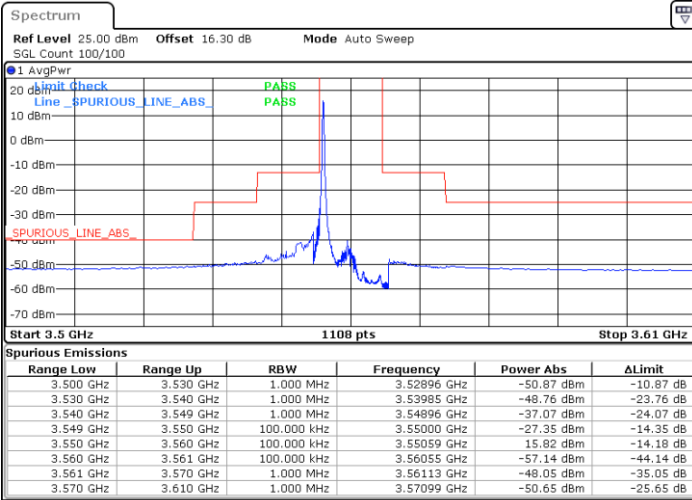

N/A

Date: 23.MAR.2021 12:54:00

LTE Band 48 / 5MHz

16QAM

Highest Channel / 1RB0

Highest Channel / 1RBmax

Date: 23.MAR.2021 12:50:55

Date: 23.MAR.2021 13:00:10

Highest Channel / FullIRB

N/A

Date: 23.MAR.2021 12:55:33

LTE Band 48 / 10MHz

16QAM

Lowest Channel / 1RB0

Lowest Channel / 1RBmax

Date: 23.MAR.2021 13:01:45

Date: 23.MAR.2021 13:11:00

Lowest Channel / FullIRB

N/A

Date: 23.MAR.2021 13:06:23

LTE Band 48 / 10MHz

16QAM

MiddleChannel / 1RB0

Middle Channel / 1RBmax