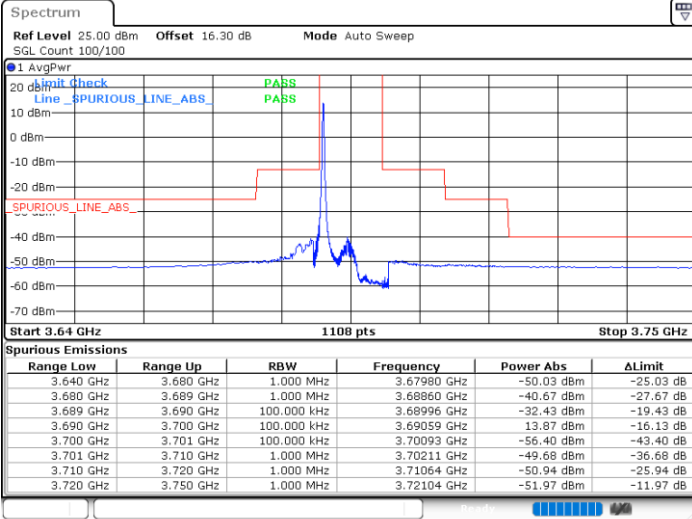

Lowest Channel / FullIRB

N/A

Date: 23.MAR.2021 13:05:51

LTE Band 48 / 10MHz

64QAM

MiddleChannel / 1RB0

Middle Channel / 1RBmax

Date: 23.MAR.2021 13:03:47

Date: 23.MAR.2021 13:13:03

Middle Channel / FullIRB

N/A

Date: 23.MAR.2021 13:08:25

LTE Band 48 / 10MHz

64QAM

Highest Channel / 1RB0

Highest Channel / 1RBmax

Date: 23.MAR.2021 13:04:18

Date: 23.MAR.2021 13:13:33

Highest Channel / FullIRB

N/A

Date: 23.MAR.2021 13:08:56

LTE Band 48 / 15MHz

64QAM

Lowest Channel / 1RB0

Lowest Channel / 1RBmax

Date: 23.MAR.2021 13:16:10

Date: 23.MAR.2021 13:25:26

Lowest Channel / FullIRB

N/A

Date: 23.MAR.2021 13:20:48

LTE Band 48 / 15MHz

64QAM