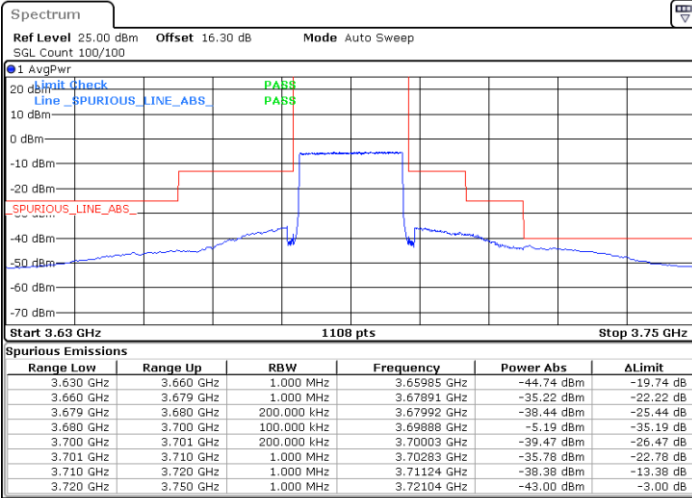

Middle Channel / 1RBmax

Date: 23.MAR.2021 13:35:45

Date: 23.MAR.2021 13:40:24

Middle Channel / FullIRB

N/A

Date: 23.MAR.2021 13:31:07

LTE Band 48 / 20MHz

16QAM

Highest Channel / 1RB0

Highest Channel / 1RBmax

Date: 23.MAR.2021 13:37:17

Date: 23.MAR.2021 13:41:56

Highest Channel / FullIRB

N/A

Date: 23.MAR.2021 13:32:39

LTE Band 48 / 5MHz

64QAM

Lowest Channel / 1RB0

Lowest Channel / 1RBmax

Date: 23.MAR.2021 12:48:21

Date: 23.MAR.2021 12:57:37

Lowest Channel / FullIRB

N/A

Date: 23.MAR.2021 12:52:59