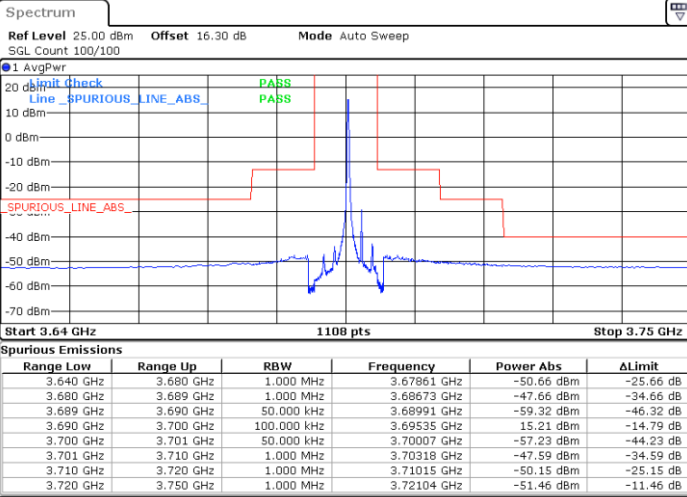

N/A

Date: 23.MAR.2021 12:54:00

LTE Band 48 / 5MHz

16QAM

Highest Channel / 1RB0

Highest Channel / 1RBmax

Date: 23.MAR.2021 12:50:55

Date: 23.MAR.2021 13:00:10

Highest Channel / FullIRB

N/A

Date: 23.MAR.2021 12:55:33

LTE Band 48 / 10MHz

16QAM

Lowest Channel / 1RB0

Lowest Channel / 1RBmax

Date: 23.MAR.2021 13:01:45