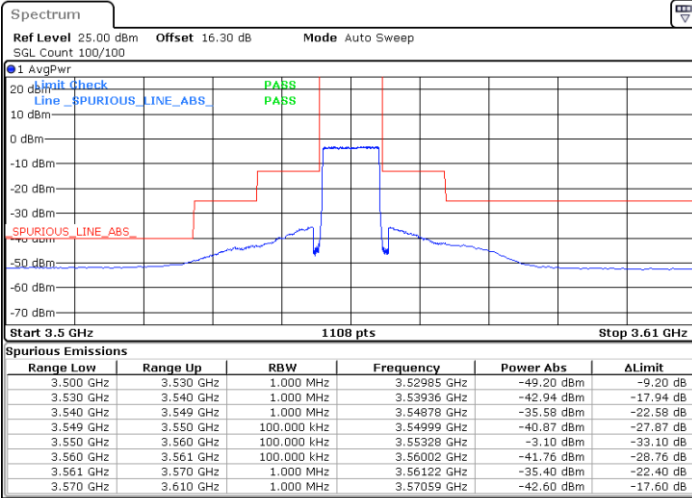

Date: 23.MAR.2021 12:53:30

LTE Band 48 / 5MHz

64QAM

Highest Channel / 1RB0

Highest Channel / 1RBmax

Date: 23.MAR.2021 12:51:26

Date: 23.MAR.2021 13:00:41

Highest Channel / FullIRB

N/A

Date: 23.MAR.2021 12:56:04

LTE Band 48 / 10MHz

64QAM

Lowest Channel / 1RB0

Lowest Channel / 1RBmax

Date: 23.MAR.2021 13:01:14

Date: 23.MAR.2021 13:10:29

Lowest Channel / FullIRB

N/A

Date: 23.MAR.2021 13:05:51

LTE Band 48 / 10MHz

64QAM

MiddleChannel / 1RB0

Middle Channel / 1RBmax

Date: 23.MAR.2021 13:03:47

Date: 23.MAR.2021 13:13:03

Middle Channel / FullIRB

N/A

Date: 23.MAR.2021 13:08:25

LTE Band 48 / 10MHz

64QAM

Highest Channel / 1RB0

Highest Channel / 1RBmax