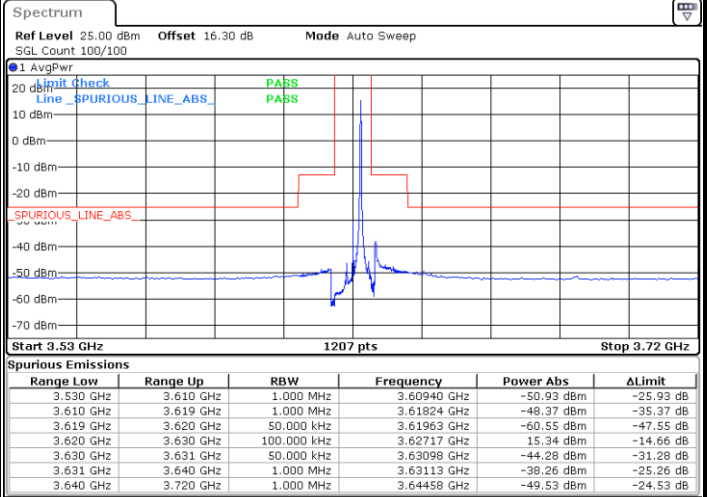

Date: 23.MAR.2021 12:52:28

LTE Band 48 / 5MHz

16QAM

Middle Channel / 1RB0

Middle Channel / 1RBmax

Date: 23.MAR.2021 12:49:22

Date: 23.MAR.2021 12:58:38

Middle Channel / FullIRB

N/A

Date: 23.MAR.2021 12:54:00

LTE Band 48 / 5MHz

16QAM

Highest Channel / 1RB0

Highest Channel / 1RBmax

Date: 23.MAR.2021 12:50:55

Date: 23.MAR.2021 13:00:10