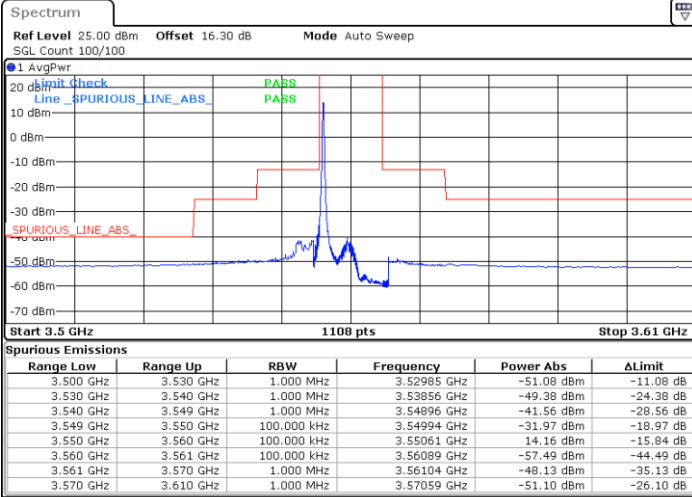

Date: 23.MAR.2021 12:53:30

LTE Band 48 / 5MHz

64QAM

Highest Channel / 1RB0

Highest Channel / 1RBmax

Date: 23.MAR.2021 12:51:26

Date: 23.MAR.2021 13:00:41

Highest Channel / FullIRB

N/A

Date: 23.MAR.2021 12:56:04

LTE Band 48 / 10MHz

64QAM

Lowest Channel / 1RB0

Lowest Channel / 1RBmax

Date: 23.MAR.2021 13:01:14

Date: 23.MAR.2021 13:10:29

Lowest Channel / FullIRB

N/A

Date: 23.MAR.2021 13:05:51

LTE Band 48 / 10MHz

64QAM

MiddleChannel / 1RB0

Middle Channel / 1RBmax

Date: 23.MAR.2021 13:03:47

Date: 23.MAR.2021 13:13:03

Middle Channel / FullIRB

N/A

Date: 23.MAR.2021 13:08:25

LTE Band 48 / 10MHz

64QAM

Highest Channel / 1RB0

Highest Channel / 1RBmax