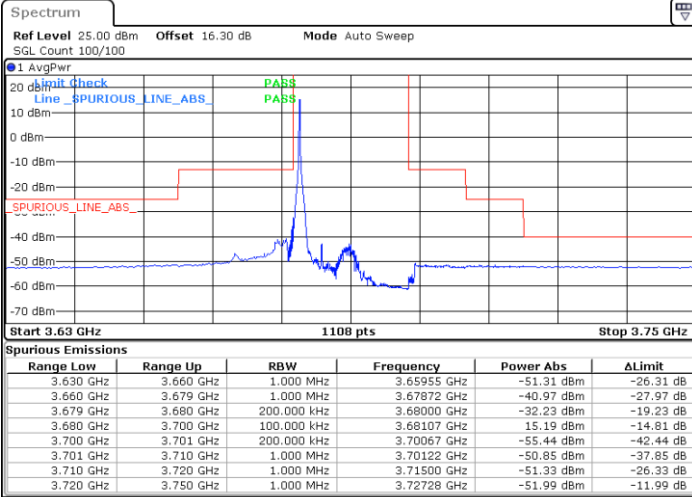

Date: 23.MAR.2021 13:28:00

Highest Channel / FullIRB

N/A

Date: 23.MAR.2021 13:23:22

LTE Band 48 / 20MHz

16QAM

Lowest Channel / 1RB0

Lowest Channel / 1RBmax

Date: 23.MAR.2021 13:34:13

Date: 23.MAR.2021 13:38:52

Lowest Channel / FullIRB

N/A

Date: 23.MAR.2021 13:29:35

LTE Band 48 / 20MHz

16QAM

Middle Channel / 1RB0

Middle Channel / 1RBmax

Date: 23.MAR.2021 13:35:45

Date: 23.MAR.2021 13:40:24

Middle Channel / FullIRB

N/A

Date: 23.MAR.2021 13:31:07

LTE Band 48 / 20MHz

16QAM

Highest Channel / 1RB0

Highest Channel / 1RBmax

Date: 23.MAR.2021 13:37:17

Date: 23.MAR.2021 13:41:56

Highest Channel / FullIRB

N/A

Date: 23.MAR.2021 13:32:39

LTE Band 48 / 5MHz