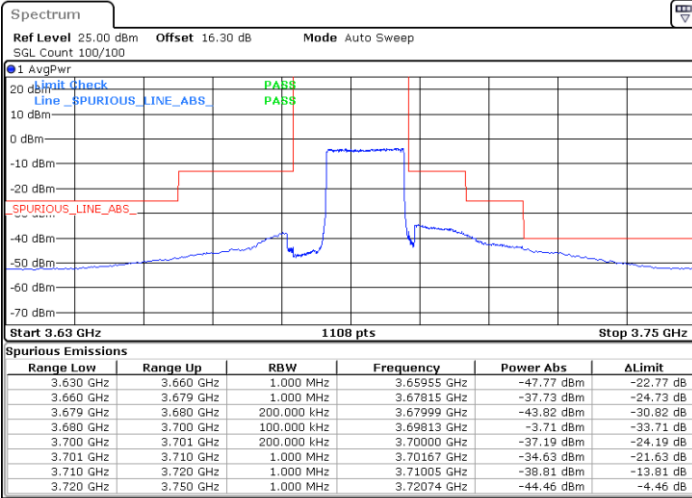

Middle Channel / FullIRB

N/A

Date: 23.MAR.2021 13:21:49

LTE Band 48 / 15MHz

16QAM

Highest Channel / 1RB0

Highest Channel / 1RBmax

Date: 23.MAR.2021 13:18:44

Date: 23.MAR.2021 13:28:00

Highest Channel / FullIRB

N/A

Date: 23.MAR.2021 13:23:22

LTE Band 48 / 20MHz

16QAM

Lowest Channel / 1RB0

Lowest Channel / 1RBmax