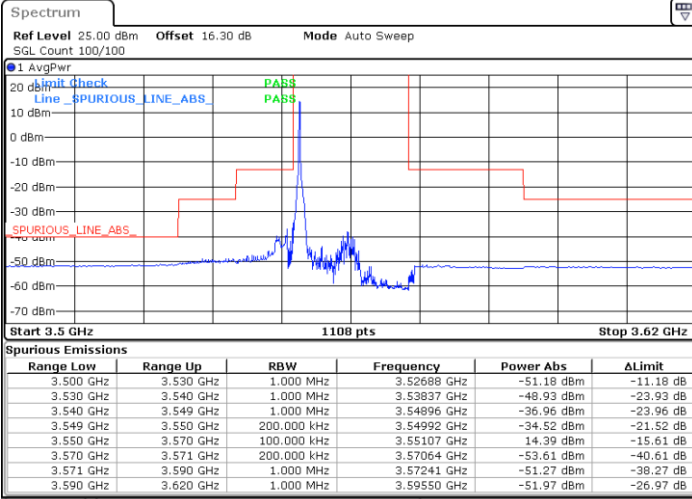

Lowest Channel / 1RBmax

Date: 23.MAR.2021 13:16:10

Date: 23.MAR.2021 13:25:26

Lowest Channel / FullIRB

N/A

Date: 23.MAR.2021 13:20:48

LTE Band 48 / 15MHz

64QAM

Middle Channel / 1RB0

Middle Channel / 1RBmax

Date: 23.MAR.2021 13:16:41

Date: 23.MAR.2021 13:25:57

Middle Channel / FullIRB

N/A

Date: 23.MAR.2021 13:21:19

LTE Band 48 / 15MHz

64QAM

Highest Channel / 1RB0

Highest Channel / 1RBmax

Date: 23.MAR.2021 13:19:15

Date: 23.MAR.2021 13:28:31

Highest Channel / FullIRB

N/A

Date: 23.MAR.2021 13:23:53

LTE Band 48 / 20MHz

64QAM

Lowest Channel / 1RB0

Lowest Channel / 1RBmax

Date: 23.MAR.2021 13:33:42

Date: 23.MAR.2021 13:38:20

Lowest Channel / FullIRB

N/A