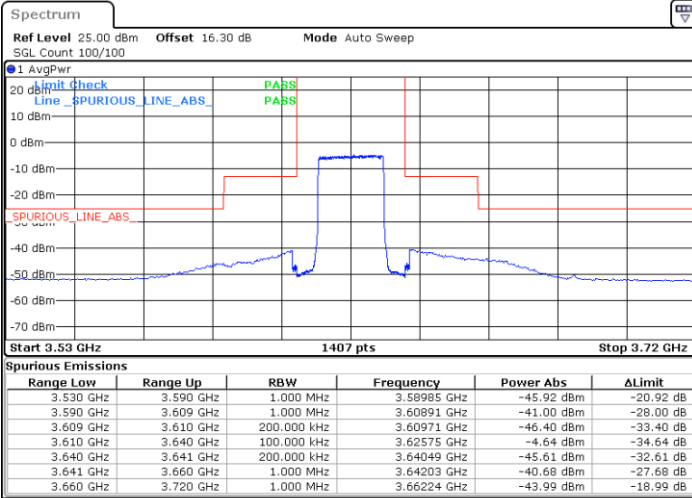

Date: 23.MAR.2021 13:34:13

Date: 23.MAR.2021 13:38:52

Lowest Channel / FullIRB

N/A

Date: 23.MAR.2021 13:29:35

LTE Band 48 / 20MHz

16QAM

Middle Channel / 1RB0

Middle Channel / 1RBmax

Date: 23.MAR.2021 13:35:45

Date: 23.MAR.2021 13:40:24

Middle Channel / FullIRB

N/A

Date: 23.MAR.2021 13:31:07

LTE Band 48 / 20MHz

16QAM

Highest Channel / 1RB0

Highest Channel / 1RBmax

Date: 23.MAR.2021 13:37:17

Date: 23.MAR.2021 13:41:56

Highest Channel / FullIRB

N/A

Date: 23.MAR.2021 13:32:39

LTE Band 48 / 5MHz