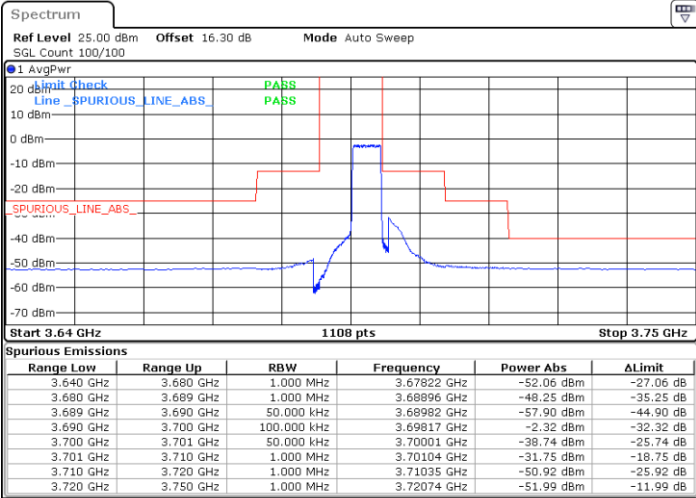

Date: 23.MAR.2021 17:02:25

Date: 23.MAR.2021 17:04:36

Middle Channel / FullIRB

N/A

Date: 23.MAR.2021 16:55:38

LTE Band 48 / 5MHz

256QAM

Highest Channel / 1RB0

Highest Channel / 1RBmax

Date: 23.MAR.2021 17:06:56

Date: 23.MAR.2021 17:07:58

Highest Channel / FullIRB

N/A

Date: 23.MAR.2021 17:05:53

LTE Band 48 / 10MHz

256QAM

Lowest Channel / 1RB0

Lowest Channel / 1RBmax

Date: 23.MAR.2021 17:11:07

Date: 23.MAR.2021 17:12:18

Lowest Channel / FullIRB

N/A

Date: 23.MAR.2021 17:09:58