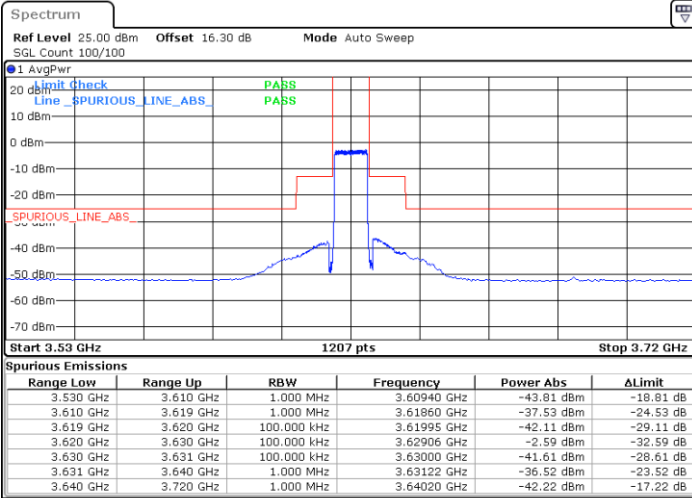

N/A

Date: 23.MAR.2021 12:56:04

LTE Band 48 / 10MHz

64QAM

Lowest Channel / 1RB0

Lowest Channel / 1RBmax

Date: 23.MAR.2021 13:01:14

Date: 23.MAR.2021 13:10:29

Lowest Channel / FullIRB

N/A

Date: 23.MAR.2021 13:05:51

LTE Band 48 / 10MHz

64QAM

MiddleChannel / 1RB0

Middle Channel / 1RBmax

Date: 23.MAR.2021 13:03:47

Date: 23.MAR.2021 13:13:03

Middle Channel / FullIRB

N/A

Date: 23.MAR.2021 13:08:25

LTE Band 48 / 10MHz

64QAM

Highest Channel / 1RB0

Highest Channel / 1RBmax

Date: 23.MAR.2021 13:04:18

Date: 23.MAR.2021 13:13:33

Highest Channel / FullIRB

N/A

Date: 23.MAR.2021 13:08:56

LTE Band 48 / 15MHz

64QAM

Lowest Channel / 1RB0