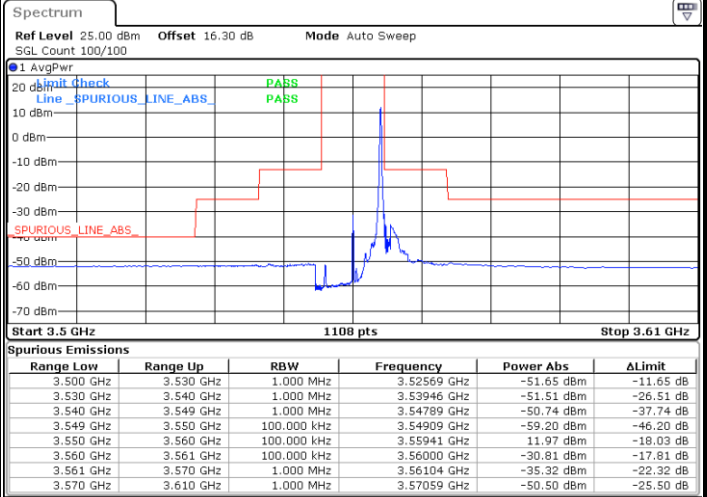

Date: 23.MAR.2021 17:02:25

Date: 23.MAR.2021 17:04:36

Middle Channel / FullIRB

N/A

Date: 23.MAR.2021 16:55:38

LTE Band 48 / 5MHz

256QAM

Highest Channel / 1RB0

Highest Channel / 1RBmax

Date: 23.MAR.2021 17:06:56

Date: 23.MAR.2021 17:07:58

Highest Channel / FullIRB

N/A

Date: 23.MAR.2021 17:05:53

LTE Band 48 / 10MHz

256QAM

Lowest Channel / 1RB0

Lowest Channel / 1RBmax

Date: 23.MAR.2021 17:11:07

Date: 23.MAR.2021 17:12:18

Lowest Channel / FullIRB

N/A

Date: 23.MAR.2021 17:09:58