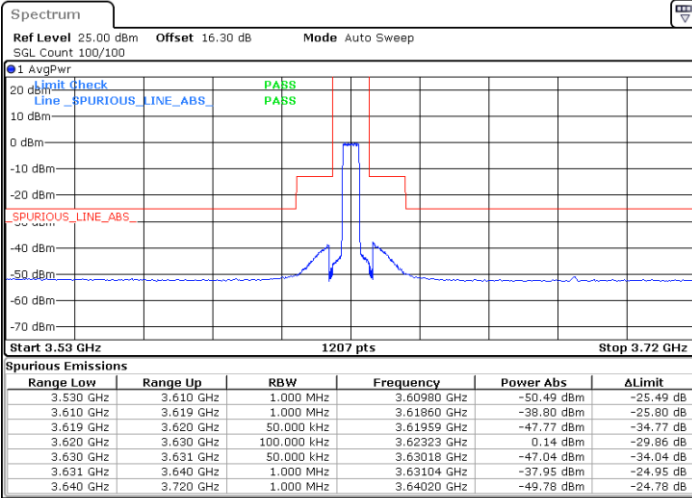

Highest Channel / 1RB0

Highest Channel / 1RBmax

Date: 23.MAR.2021 13:37:17

Date: 23.MAR.2021 13:41:56

Highest Channel / FullIRB

N/A

Date: 23.MAR.2021 13:32:39

LTE Band 48 / 5MHz

LTE Band 48 / 5MHz

64QAM

Middle Channel / 1RB0

Middle Channel / 1RBmax

Date: 23.MAR.2021 12:48:52

Date: 23.MAR.2021 12:58:08

Middle Channel / FullIRB

N/A

Date: 23.MAR.2021 12:53:30

LTE Band 48 / 5MHz

64QAM

Highest Channel / 1RB0

Highest Channel / 1RBmax

Date: 23.MAR.2021 12:51:26

Date: 23.MAR.2021 13:00:41

Highest Channel / FullIRB