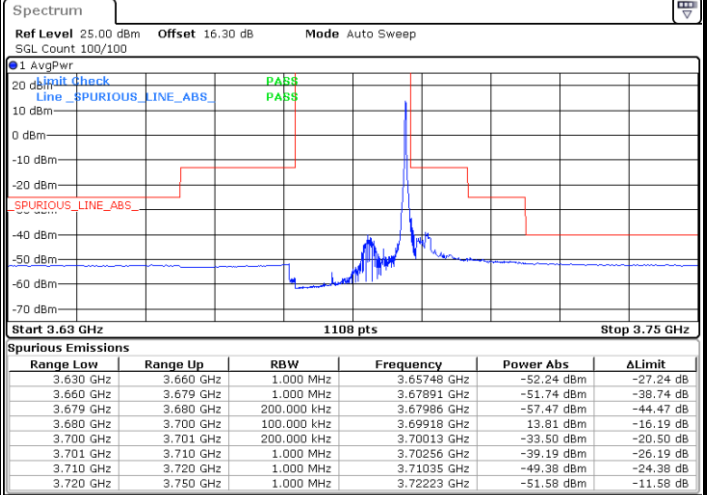

Lowest Channel / 1RBmax

Date: 23.MAR.2021 13:16:10

Date: 23.MAR.2021 13:25:26

Lowest Channel / FullIRB

N/A

Date: 23.MAR.2021 13:20:48

LTE Band 48 / 15MHz

64QAM

Middle Channel / 1RB0

Middle Channel / 1RBmax

Date: 23.MAR.2021 13:16:41

Date: 23.MAR.2021 13:25:57

Middle Channel / FullIRB

N/A

Date: 23.MAR.2021 13:21:19

LTE Band 48 / 15MHz

64QAM

Highest Channel / 1RB0

Highest Channel / 1RBmax

Date: 23.MAR.2021 13:19:15

Date: 23.MAR.2021 13:28:31

Highest Channel / FullIRB

N/A

Date: 23.MAR.2021 13:23:53

LTE Band 48 / 20MHz

64QAM

Lowest Channel / 1RB0

Lowest Channel / 1RBmax

Date: 23.MAR.2021 13:33:42

Date: 23.MAR.2021 13:38:20

Lowest Channel / FullIRB

N/A