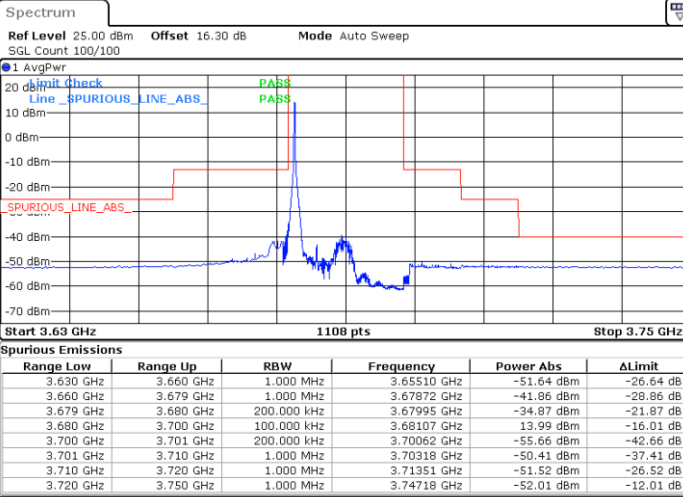

LTE Band 48 / 20MHz

64QAM

Lowest Channel / 1RB0

Lowest Channel / 1RBmax

Date: 23.MAR.2021 13:33:42

Date: 23.MAR.2021 13:38:20

Lowest Channel / FullIRB

N/A

Date: 23.MAR.2021 13:29:04

LTE Band 48 / 20MHz

64QAM

Middle Channel / 1RB0

Middle Channel / 1RBmax

Date: 23.MAR.2021 13:36:16

Date: 23.MAR.2021 13:40:55

Middle Channel / FullIRB

N/A

Date: 23.MAR.2021 13:31:38

LTE Band 48 / 20MHz

64QAM

Highest Channel / 1RB0

Highest Channel / 1RBmax

Date: 23.MAR.2021 13:36:46

Date: 23.MAR.2021 13:41:25

Highest Channel / FullIRB

N/A

Date: 23.MAR.2021 13:32:08

LTE Band 48 / 5MHz

256QAM

Lowest Channel / 1RB0

Lowest Channel / 1RBmax

Date: 23.MAR.2021 16:50:47