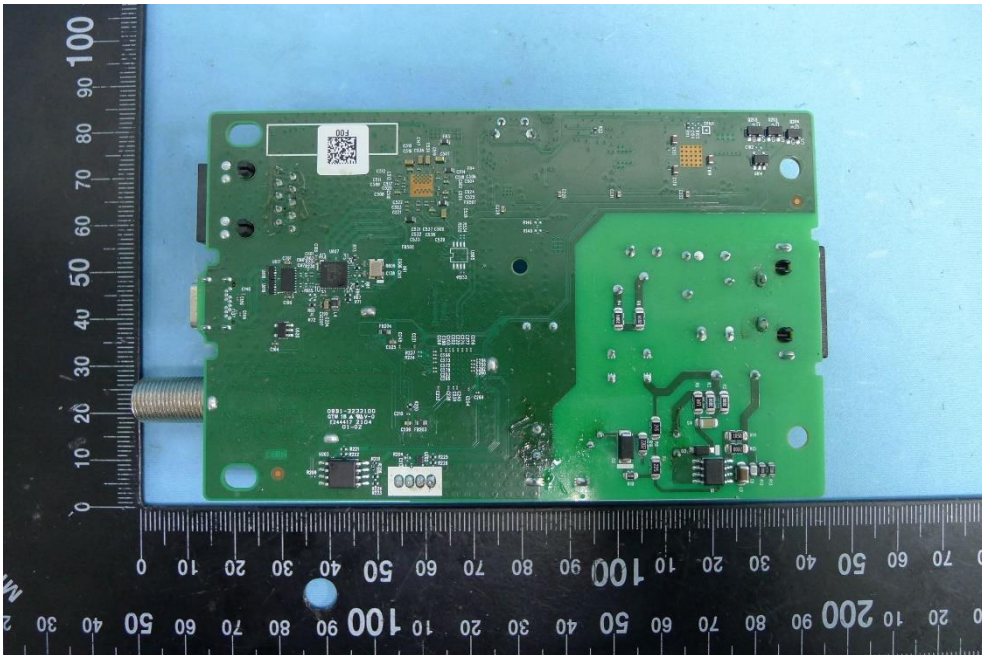

**Product: Stream TV MoCA
Ethernet Adapter**

Brand Name: ASKEY

Model Number: ASK-MAE311

Internal Photograph

(1) EUT Photo

(2) EUT Photo

(3) EUT Photo

(4) EUT Photo

(5) EUT Photo

(6) EUT Photo

(7) EUT Photo

(8) EUT Photo

(9) EUT Photo