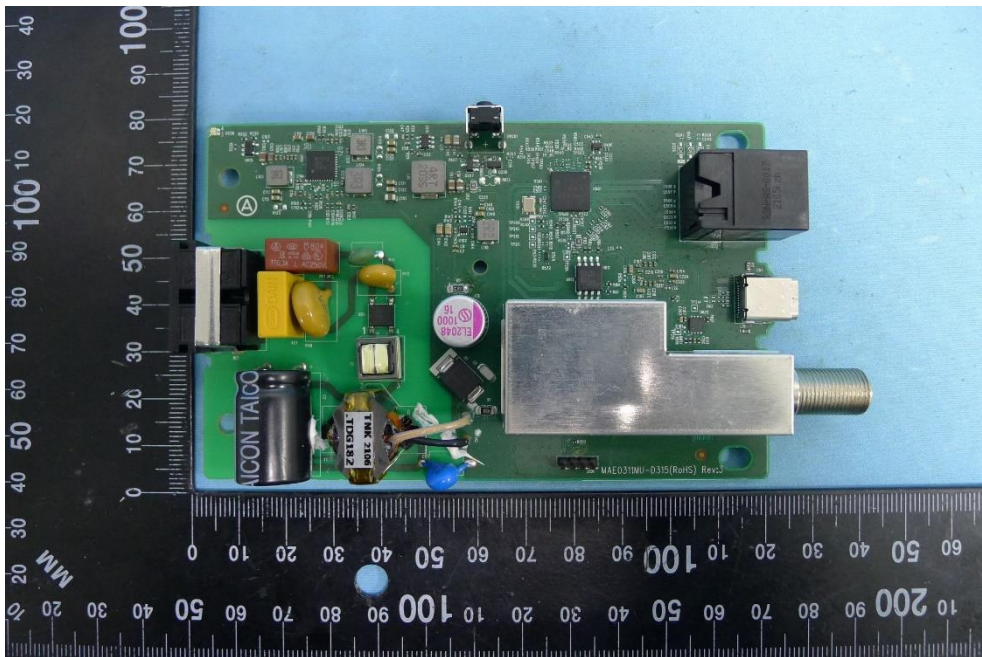

**Product: Stream TV MoCA
Ethernet Adapter**

Brand Name: ASKEY

Model Number: ASK-MAE311

Internal Photograph

(1) EUT Photo

(2) EUT Photo

(3) EUT Photo

(4) EUT Photo