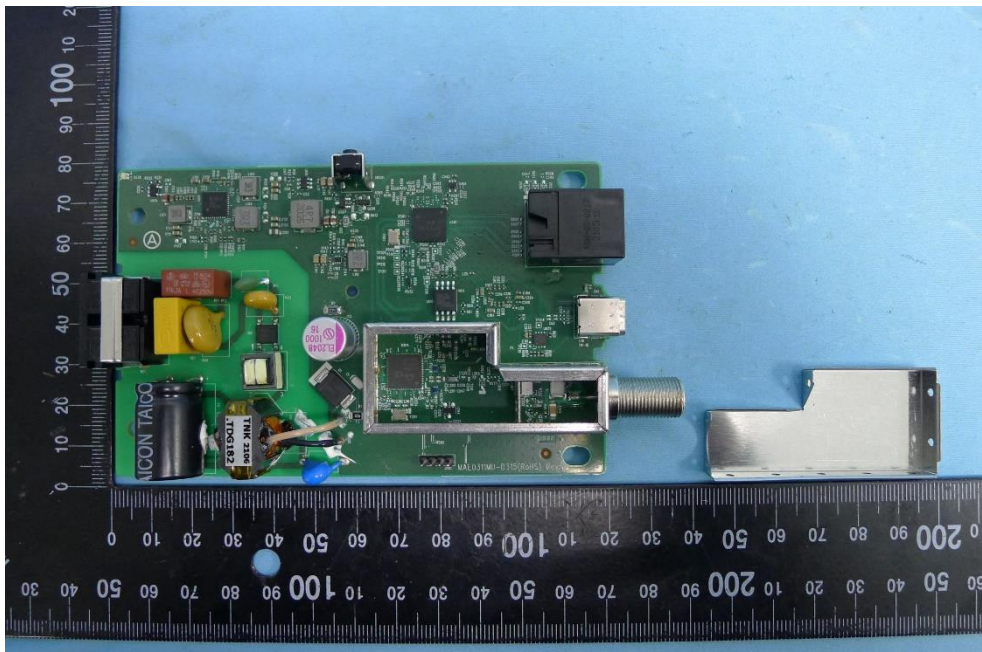

**Product: Stream TV MoCA
Ethernet Adapter**

Brand Name: ASKEY

Model Number: ASK-MAE311

Internal Photograph

(1) EUT Photo

(2) EUT Photo

(3) EUT Photo

(4) EUT Photo