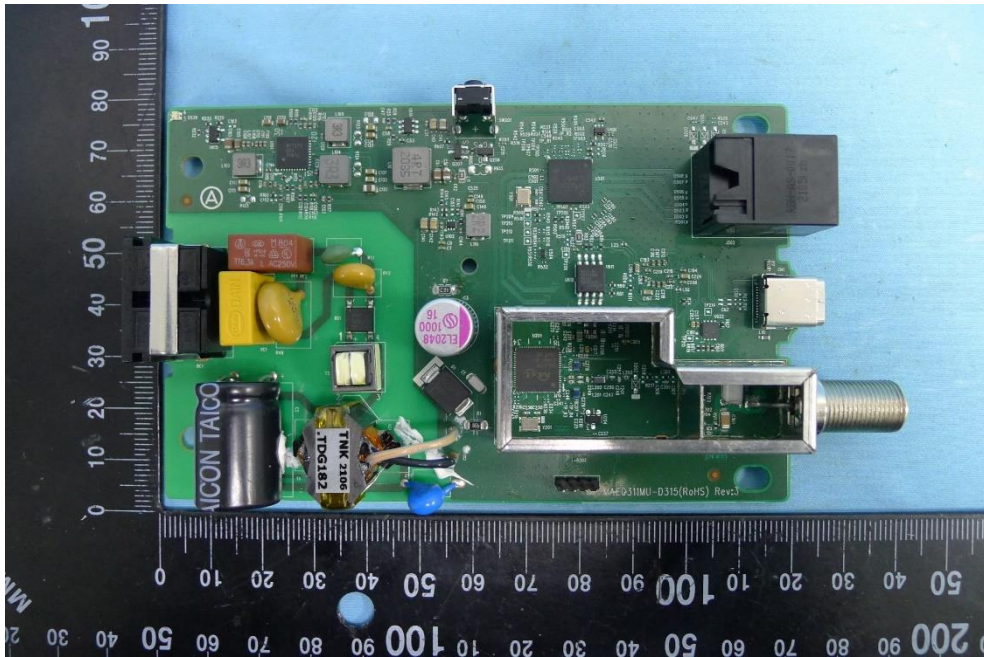

**Product: Stream TV MoCA
Ethernet Adapter**

Brand Name: ASKEY

Model Number: ASK-MAE311

Internal Photograph

(1) EUT Photo

(2) EUT Photo

(3) EUT Photo

(4) EUT Photo

(5) EUT Photo

(6) EUT Photo

(7) EUT Photo

(8) EUT Photo

(9) EUT Photo