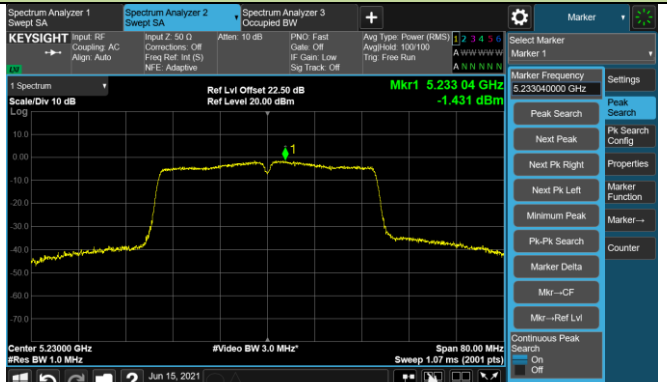

Channel 149 (5745MHz)

Channel 157 (5785MHz)

Channel 165 (5825MHz)

802.11ac-VHT40 Power Spectral Density - Ant 1 / Ant 0 + 1

Channel 38 (5190MHz)

Channel 46 (5230MHz)

Channel 54 (5270MHz)

Channel 62 (5310MHz)

Channel 102 (5510MHz)

Channel 110 (5550MHz)

Channel 134 (5670MHz)

Channel 142 (5710MHz)

802.11ac-VHT40 Power Spectral Density - Ant 1 / Ant 0 + 1

Channel 151 (5755MHz)

Channel 159 (5795MHz)

802.11ac-VHT80 Power Spectral Density - Ant 1 / Ant 0 + 1