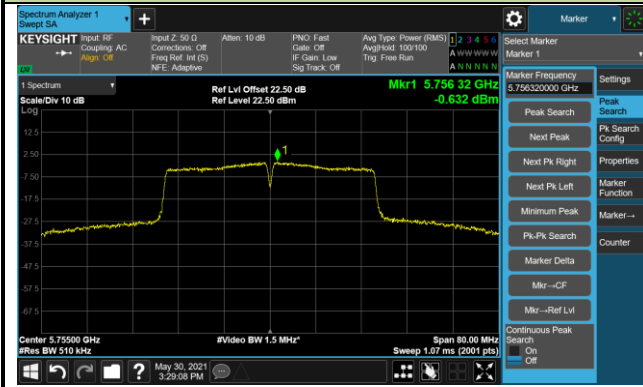

Channel 102 (5510MHz)

Channel 110 (5550MHz)

Channel 134 (5670MHz)

Channel 142 (5710MHz)

802.11ac-VHT40 Power Spectral Density - Ant 1 / Ant 0 + 1

Channel 151 (5755MHz)

Channel 159 (5795MHz)

802.11ac-VHT80 Power Spectral Density - Ant 1 / Ant 0 + 1

Channel 42 (5210MHz)

Channel 58 (5290MHz)

Channel 106 (5530MHz)

Channel 122 (5610MHz)

Channel 138 (5690MHz)

Channel 155 (5775MHz)

802.11ax-HE20 Power Spectral Density - Ant 1 / Ant 0 + 1

Channel 36 (5180MHz)