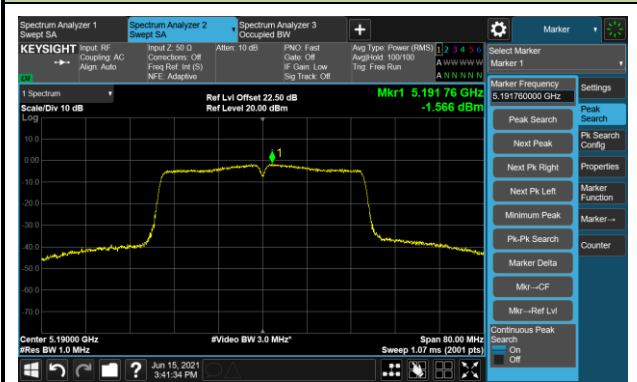

Channel 149 (5745MHz)

Channel 157 (5785MHz)

Channel 165 (5825MHz)

802.11ac-VHT40 Power Spectral Density - Ant 1 / Ant 0 + 1

Channel 38 (5190MHz)

Channel 46 (5230MHz)

Channel 54 (5270MHz)

Channel 62 (5310MHz)