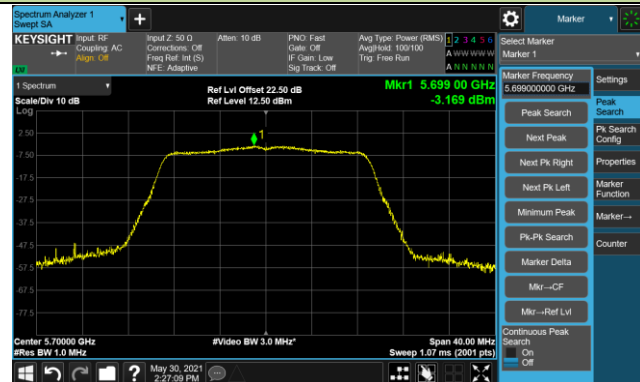

Channel 52 (5260MHz)

Channel 60 (5300MHz)

Channel 64 (5320MHz)

Channel 100 (5500MHz)

Channel 116 (5580MHz)

802.11ac-VHT20 Power Spectral Density - Ant 1 / Ant 0 + 1

Channel 140 (5700MHz)

Channel 144 (5720MHz)