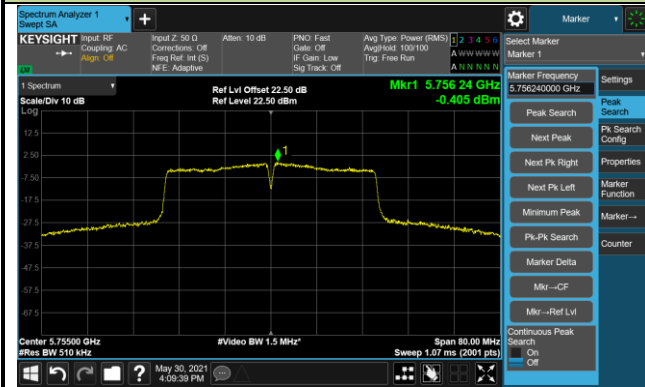

Channel 38 (5190MHz)

Channel 44 (5230MHz)

Channel 54 (5270MHz)

Channel 62 (5310MHz)

Channel 102 (5510MHz)

Channel 110 (5550MHz)

Channel 134 (5670MHz)

Channel 142 (5710MHz)

802.11n-HT40 Power Spectral Density - Ant 1 / Ant 0 + 1

Channel 151 (5755MHz)

Channel 159 (5795MHz)

802.11ac-VHT20 Power Spectral Density - Ant 1 / Ant 0 + 1

Channel 36 (5180MHz)

Channel 44 (5220MHz)

Channel 48 (5240MHz)