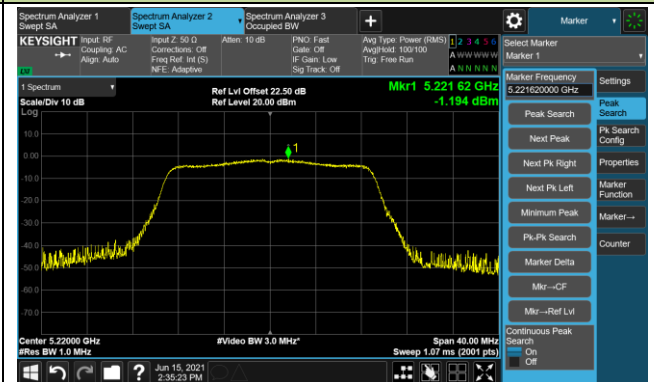

802.11n-HT40 Power Spectral Density - Ant 1 / Ant 0 + 1

Channel 151 (5755MHz)

Channel 159 (5795MHz)

802.11ac-VHT20 Power Spectral Density - Ant 1 / Ant 0 + 1

Channel 36 (5180MHz)

Channel 44 (5220MHz)

Channel 48 (5240MHz)

Channel 52 (5260MHz)

Channel 60 (5300MHz)

Channel 64 (5320MHz)

Channel 100 (5500MHz)

Channel 116 (5580MHz)

802.11ac-VHT20 Power Spectral Density - Ant 1 / Ant 0 + 1

Channel 140 (5700MHz)

Channel 144 (5720MHz)