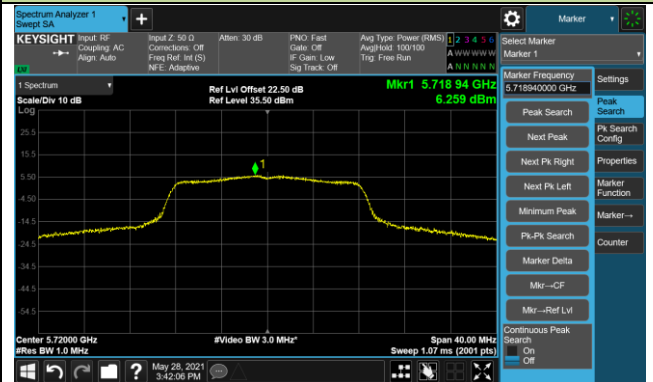

802.11a Power Spectral Density - Ant 1 / Ant 0 + 1

Channel 140 (5700MHz)

Channel 144 (5720MHz)

Channel 149 (5745MHz)

Channel 157 (5785MHz)

Channel 165 (5825MHz)

802.11n-HT20 Power Spectral Density - Ant 1 / Ant 0 + 1

Channel 36 (5180MHz)

Channel 44 (5220MHz)

Channel 48 (5240MHz)

Channel 52 (5260MHz)

Channel 60 (5300MHz)

Channel 64 (5320MHz)

Channel 100 (5500MHz)

Channel 116 (5580MHz)