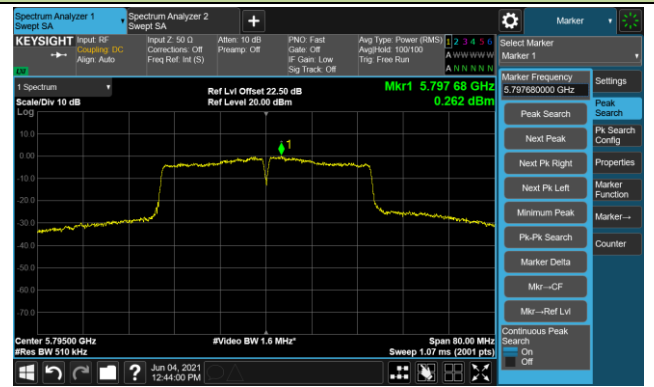

Channel 102 (5510MHz)

Channel 110 (5550MHz)

Channel 134 (5670MHz)

Channel 142 (5710MHz)

802.11ac-VHT40 Power Spectral Density - Ant 1 / Ant 0 + 1

Channel 151 (5755MHz)

Channel 159 (5795MHz)

802.11ac-VHT80 Power Spectral Density - Ant 1 / Ant 0 + 1

Channel 42 (5210MHz)

Channel 58 (5290MHz)

Channel 106 (5530MHz)

Channel 122 (5610MHz)

Channel 138 (5690MHz)

Channel 155 (5775MHz)

802.11ax-HE20 Power Spectral Density - Ant 1 / Ant 0 + 1

Channel 36 (5180MHz)