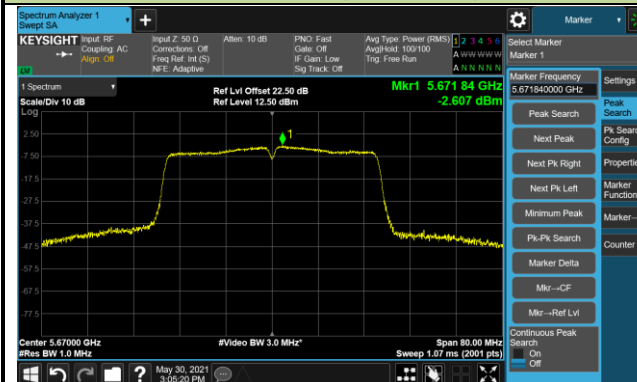

Channel 149 (5745MHz)

Channel 157 (5785MHz)

Channel 165 (5825MHz)

802.11ac-VHT40 Power Spectral Density - Ant 1 / Ant 0 + 1

Channel 38 (5190MHz)

Channel 46 (5230MHz)

Channel 54 (5270MHz)

Channel 62 (5310MHz)

Channel 102 (5510MHz)

Channel 110 (5550MHz)

Channel 134 (5670MHz)

Channel 142 (5710MHz)

802.11ac-VHT40 Power Spectral Density - Ant 1 / Ant 0 + 1

Channel 151 (5755MHz)

Channel 159 (5795MHz)

802.11ac-VHT80 Power Spectral Density - Ant 1 / Ant 0 + 1