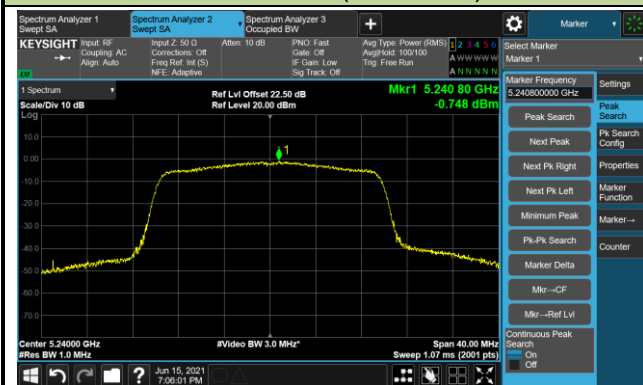

Channel 42 (5210MHz)

Channel 58 (5290MHz)

Channel 106 (5530MHz)

Channel 122 (5610MHz)

Channel 138 (5690MHz)

Channel 155 (5775MHz)

802.11ax-HE20 Power Spectral Density - Ant 1 / Ant 0 + 1

Channel 36 (5180MHz)

Channel 44 (5220MHz)

Channel 48 (5240MHz)

Channel 52 (5260MHz)

Channel 60 (5300MHz)

Channel 64 (5320MHz)

Channel 100 (5500MHz)

Channel 116 (5580MHz)

802.11ax-HE20 Power Spectral Density - Ant 1 / Ant 0 + 1