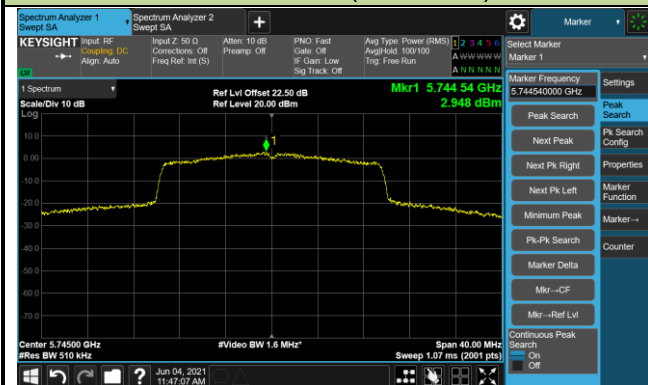

Channel 149 (5745MHz)