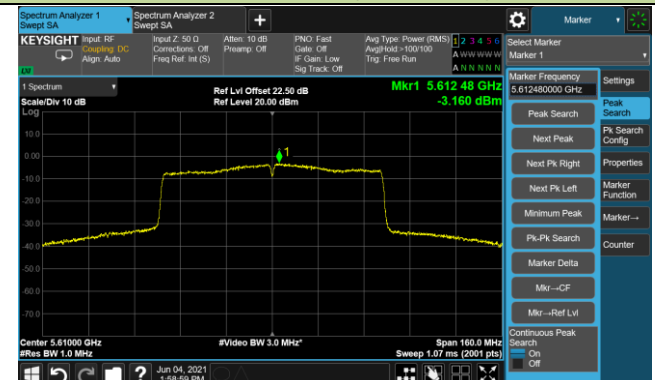

Channel 102 (5510MHz)

Channel 110 (5550MHz)

Channel 134 (5670MHz)

Channel 142 (5710MHz)

802.11ac-VHT40 Power Spectral Density - Ant 1 / Ant 0 + 1

Channel 151 (5755MHz)

Channel 159 (5795MHz)

802.11ac-VHT80 Power Spectral Density - Ant 1 / Ant 0 + 1

Channel 42 (5210MHz)

Channel 58 (5290MHz)

Channel 106 (5530MHz)

Channel 122 (5610MHz)

Channel 138 (5690MHz)

Channel 155 (5775MHz)

802.11ax-HE20 Power Spectral Density - Ant 1 / Ant 0 + 1

Channel 36 (5180MHz)

Channel 44 (5220MHz)

Channel 48 (5240MHz)

Channel 52 (5260MHz)

Channel 60 (5300MHz)

Channel 64 (5320MHz)

Channel 100 (5500MHz)

Channel 116 (5580MHz)

802.11ax-HE20 Power Spectral Density - Ant 1 / Ant 0 + 1