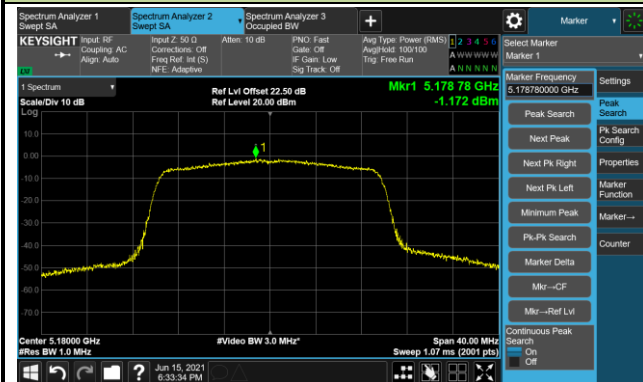

Channel 102 (5510MHz)

Channel 110 (5550MHz)

Channel 134 (5670MHz)

Channel 142 (5710MHz)

802.11ac-VHT40 Power Spectral Density - Ant 1 / Ant 0 + 1

Channel 151 (5755MHz)

Channel 159 (5795MHz)

802.11ac-VHT80 Power Spectral Density - Ant 1 / Ant 0 + 1

Channel 42 (5210MHz)

Channel 58 (5290MHz)

Channel 106 (5530MHz)

Channel 122 (5610MHz)

Channel 138 (5690MHz)

Channel 155 (5775MHz)

802.11ax-HE20 Power Spectral Density - Ant 1 / Ant 0 + 1

Channel 36 (5180MHz)

Channel 44 (5220MHz)

Channel 48 (5240MHz)

Channel 52 (5260MHz)

Channel 60 (5300MHz)

Channel 64 (5320MHz)

Channel 100 (5500MHz)

Channel 116 (5580MHz)

802.11ax-HE20 Power Spectral Density - Ant 1 / Ant 0 + 1