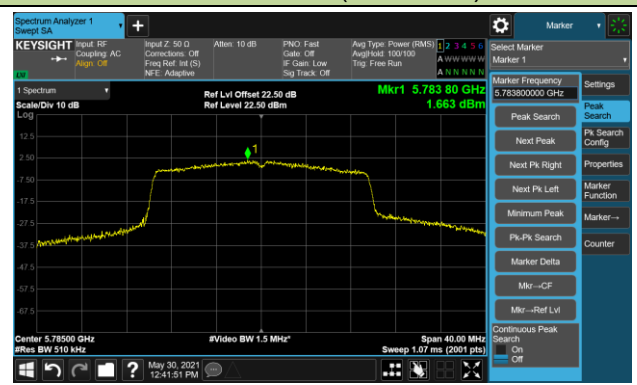

Channel 44 (5220MHz)

Channel 48 (5240MHz)

Channel 52 (5260MHz)

Channel 60 (5300MHz)

Channel 64 (5320MHz)

Channel 100 (5500MHz)

Channel 116 (5580MHz)

802.11ax-HE20 Power Spectral Density - Ant 1 / Ant 0 + 1

Channel 140 (5700MHz)

Channel 144 (5720MHz)

Channel 149 (5745MHz)

Channel 157 (5785MHz)

Channel 165 (5825MHz)

802.11ax-HE40 Power Spectral Density - Ant 1 / Ant 0 + 1

Channel 38 (5190MHz)

Channel 46 (5230MHz)

Channel 54 (5270MHz)

Channel 62 (5310MHz)

Channel 102 (5510MHz)

Channel 110 (5550MHz)

Channel 134 (5670MHz)

Channel 142 (5710MHz)