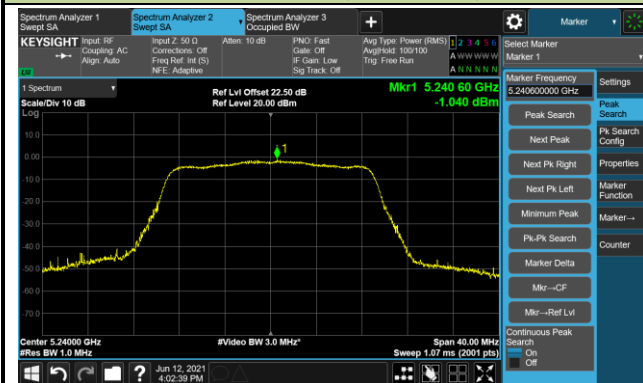

802.11a Power Spectral Density - Ant 1 / Ant 0 + 1

Channel 140 (5700MHz)

Channel 144 (5720MHz)

Channel 149 (5745MHz)

Channel 157 (5785MHz)

Channel 165 (5825MHz)

802.11n-HT20 Power Spectral Density - Ant 1 / Ant 0 + 1

Channel 36 (5180MHz)

Channel 44 (5220MHz)

Channel 48 (5240MHz)

Channel 52 (5260MHz)

Channel 60 (5300MHz)

Channel 64 (5320MHz)

Channel 100 (5500MHz)

Channel 116 (5580MHz)