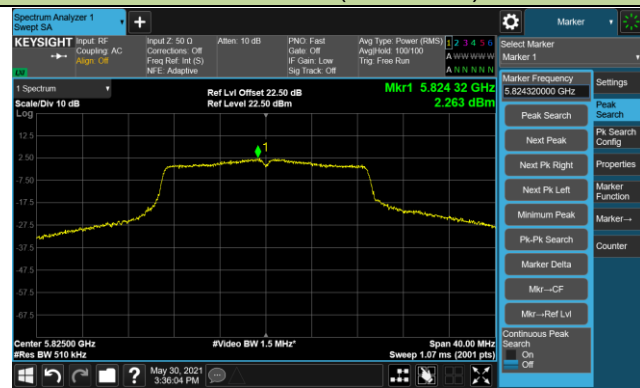

Channel 52 (5260MHz)

Channel 60 (5300MHz)

Channel 64 (5320MHz)

Channel 100 (5500MHz)

Channel 116 (5580MHz)

802.11ac-VHT20 Power Spectral Density - Ant 1 / Ant 0 + 1

Channel 140 (5700MHz)

Channel 144 (5720MHz)

Channel 149 (5745MHz)

Channel 157 (5785MHz)

Channel 165 (5825MHz)

802.11ac-VHT40 Power Spectral Density - Ant 1 / Ant 0 + 1

Channel 38 (5190MHz)

Channel 46 (5230MHz)

Channel 54 (5270MHz)

Channel 62 (5310MHz)