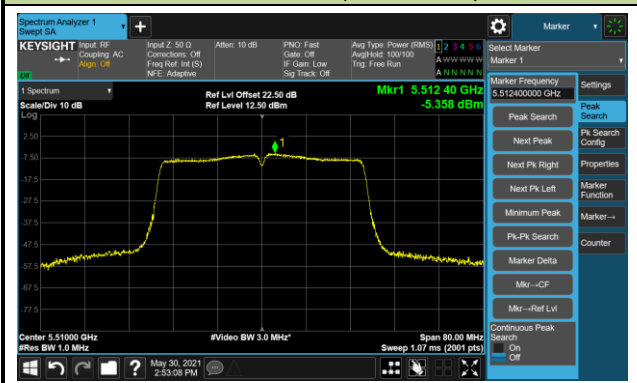

Channel 149 (5745MHz)

Channel 157 (5785MHz)

Channel 165 (5825MHz)

802.11ac-VHT40 Power Spectral Density - Ant 1 / Ant 0 + 1

Channel 38 (5190MHz)

Channel 46 (5230MHz)

Channel 54 (5270MHz)

Channel 62 (5310MHz)

Channel 102 (5510MHz)

Channel 110 (5550MHz)

Channel 134 (5670MHz)

Channel 142 (5710MHz)

802.11ac-VHT40 Power Spectral Density - Ant 1 / Ant 0 + 1

Channel 151 (5755MHz)

Channel 159 (5795MHz)

802.11ac-VHT80 Power Spectral Density - Ant 1 / Ant 0 + 1