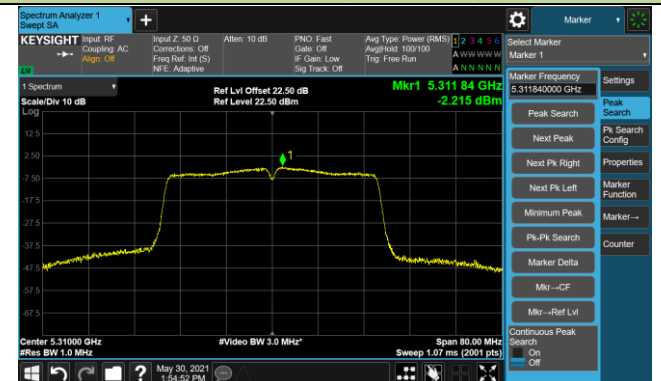

802.11n-HT20 Power Spectral Density - Ant 1 / Ant 0 + 1

Channel 140 (5700MHz)

Channel 144 (5720MHz)

Channel 149 (5745MHz)

Channel 157 (5785MHz)

Channel 165 (5825MHz)

802.11n-HT40 Power Spectral Density - Ant 1 / Ant 0 + 1

Channel 38 (5190MHz)

Channel 44 (5230MHz)

Channel 54 (5270MHz)

Channel 62 (5310MHz)

Channel 102 (5510MHz)

Channel 110 (5550MHz)

Channel 134 (5670MHz)

Channel 142 (5710MHz)

802.11n-HT40 Power Spectral Density - Ant 1 / Ant 0 + 1

Channel 151 (5755MHz)

Channel 159 (5795MHz)

802.11ac-VHT20 Power Spectral Density - Ant 1 / Ant 0 + 1

Channel 36 (5180MHz)

Channel 44 (5220MHz)

Channel 48 (5240MHz)