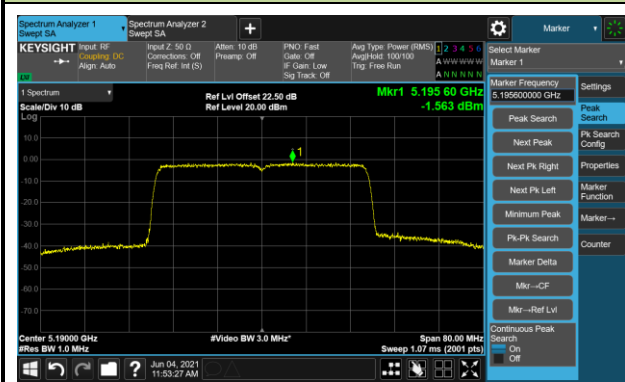

Channel 140 (5700MHz)

Channel 144 (5720MHz)

Channel 149 (5745MHz)

Channel 157 (5785MHz)

Channel 165 (5825MHz)

802.11ax-HE40 Power Spectral Density - Ant 1 / Ant 0 + 1

Channel 38 (5190MHz)

Channel 46 (5230MHz)

Channel 54 (5270MHz)

Channel 62 (5310MHz)

Channel 102 (5510MHz)

Channel 110 (5550MHz)

Channel 134 (5670MHz)

Channel 142 (5710MHz)