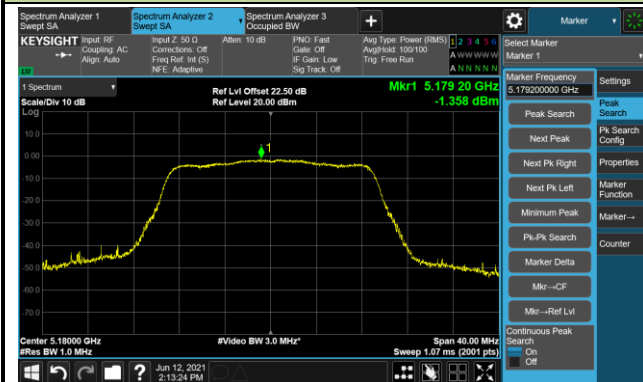

802.11n-HT20 Power Spectral Density - Ant 1 / Ant 0 + 1

Channel 36 (5180MHz)