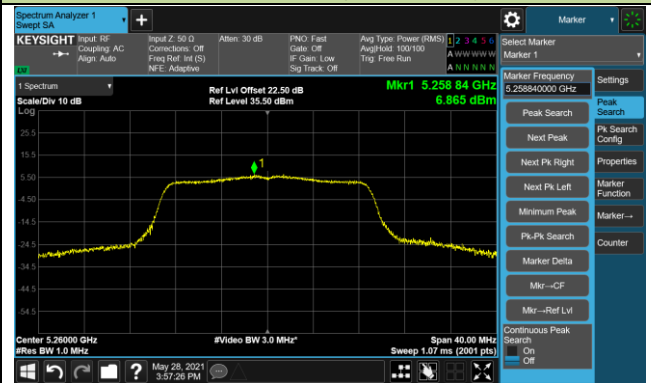

Channel 36 (5180MHz)

Channel 44 (5220MHz)

Channel 48 (5240MHz)

Channel 52 (5260MHz)

Channel 60 (5300MHz)

Channel 64 (5320MHz)

Channel 100 (5500MHz)

Channel 116 (5580MHz)

802.11n-HT20 Power Spectral Density - Ant 1 / Ant 0 + 1

Channel 140 (5700MHz)

Channel 144 (5720MHz)

Channel 149 (5745MHz)

Channel 157 (5785MHz)

Channel 165 (5825MHz)

802.11n-HT40 Power Spectral Density - Ant 1 / Ant 0 + 1