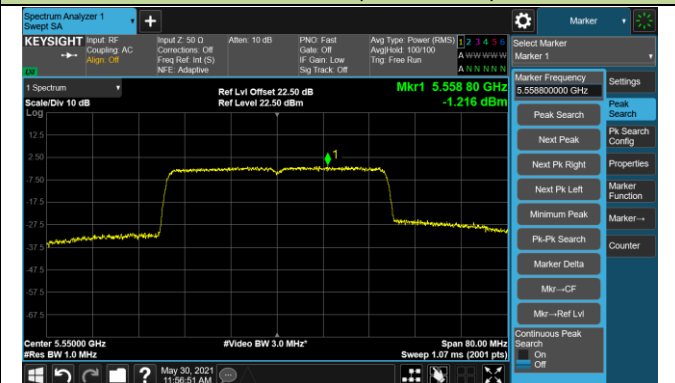

Channel 140 (5700MHz)

Channel 144 (5720MHz)

Channel 149 (5745MHz)

Channel 157 (5785MHz)

Channel 165 (5825MHz)

802.11ax-HE40 Power Spectral Density - Ant 1 / Ant 0 + 1

Channel 38 (5190MHz)

Channel 46 (5230MHz)

Channel 54 (5270MHz)

Channel 62 (5310MHz)

Channel 102 (5510MHz)

Channel 110 (5550MHz)

Channel 134 (5670MHz)

Channel 142 (5710MHz)