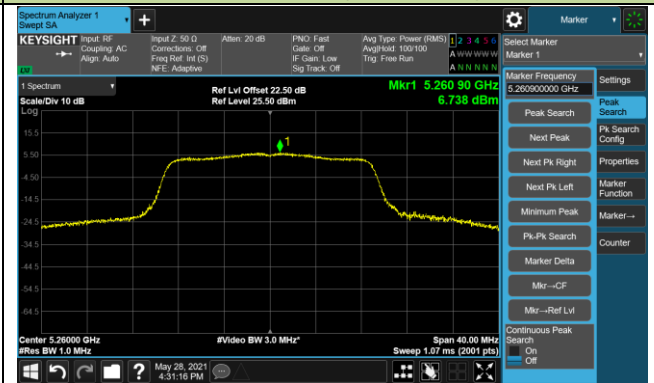

802.11n-HT40 Power Spectral Density - Ant 1 / Ant 0 + 1

Channel 151 (5755MHz)

Channel 159 (5795MHz)

802.11ac-VHT20 Power Spectral Density - Ant 1 / Ant 0 + 1

Channel 36 (5180MHz)

Channel 44 (5220MHz)

Channel 48 (5240MHz)

Channel 52 (5260MHz)

Channel 60 (5300MHz)

Channel 64 (5320MHz)

Channel 100 (5500MHz)

Channel 116 (5580MHz)

802.11ac-VHT20 Power Spectral Density - Ant 1 / Ant 0 + 1

Channel 140 (5700MHz)

Channel 144 (5720MHz)