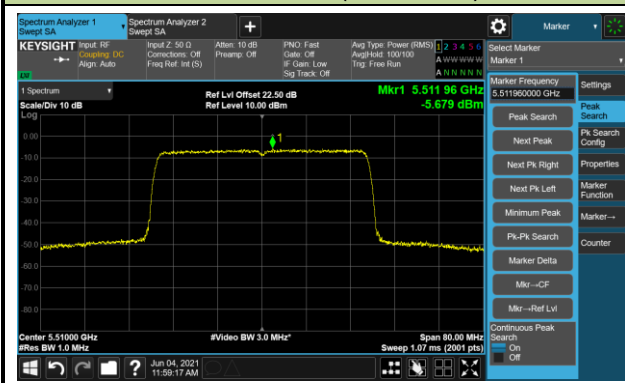

Channel 140 (5700MHz)

Channel 144 (5720MHz)

Channel 149 (5745MHz)

Channel 157 (5785MHz)

Channel 165 (5825MHz)

802.11ax-HE40 Power Spectral Density - Ant 1 / Ant 0 + 1

Channel 38 (5190MHz)

Channel 46 (5230MHz)

Channel 54 (5270MHz)

Channel 62 (5310MHz)

Channel 102 (5510MHz)

Channel 110 (5550MHz)

Channel 134 (5670MHz)

Channel 142 (5710MHz)