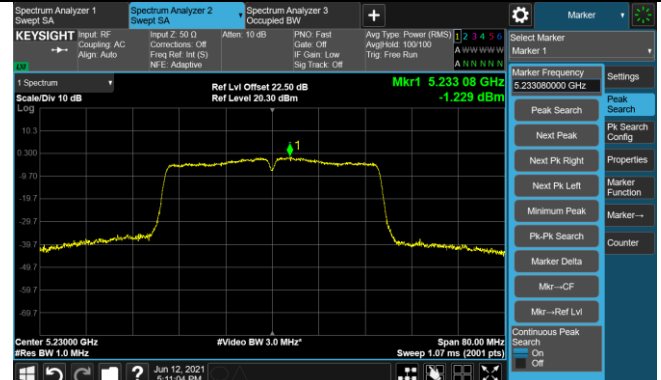

802.11n-HT20 Power Spectral Density - Ant 1 / Ant 0 + 1

Channel 140 (5700MHz)

Channel 144 (5720MHz)

Channel 149 (5745MHz)

Channel 157 (5785MHz)

Channel 165 (5825MHz)

802.11n-HT40 Power Spectral Density - Ant 1 / Ant 0 + 1

Channel 38 (5190MHz)

Channel 44 (5230MHz)

Channel 54 (5270MHz)

Channel 62 (5310MHz)

Channel 102 (5510MHz)

Channel 110 (5550MHz)

Channel 134 (5670MHz)

Channel 142 (5710MHz)