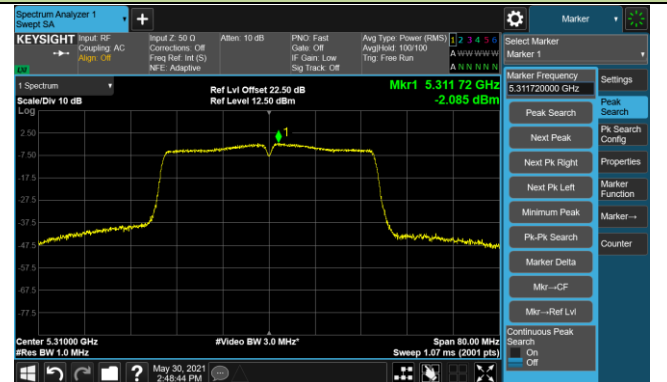

Channel 149 (5745MHz)

Channel 157 (5785MHz)

Channel 165 (5825MHz)

802.11ac-VHT40 Power Spectral Density - Ant 1 / Ant 0 + 1

Channel 38 (5190MHz)

Channel 46 (5230MHz)

Channel 54 (5270MHz)

Channel 62 (5310MHz)

Channel 102 (5510MHz)

Channel 110 (5550MHz)

Channel 134 (5670MHz)

Channel 142 (5710MHz)

802.11ac-VHT40 Power Spectral Density - Ant 1 / Ant 0 + 1

Channel 151 (5755MHz)

Channel 159 (5795MHz)

802.11ac-VHT80 Power Spectral Density - Ant 1 / Ant 0 + 1