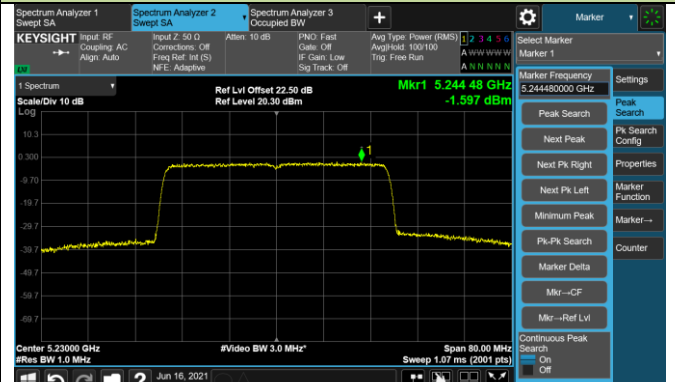

Channel 44 (5220MHz)

Channel 48 (5240MHz)

Channel 52 (5260MHz)

Channel 60 (5300MHz)

Channel 64 (5320MHz)

Channel 100 (5500MHz)

Channel 116 (5580MHz)

802.11ax-HE20 Power Spectral Density - Ant 1 / Ant 0 + 1

Channel 140 (5700MHz)

Channel 144 (5720MHz)

Channel 149 (5745MHz)

Channel 157 (5785MHz)

Channel 165 (5825MHz)

802.11ax-HE40 Power Spectral Density - Ant 1 / Ant 0 + 1

Channel 38 (5190MHz)

Channel 46 (5230MHz)

Channel 54 (5270MHz)

Channel 62 (5310MHz)

Channel 102 (5510MHz)

Channel 110 (5550MHz)

Channel 134 (5670MHz)

Channel 142 (5710MHz)