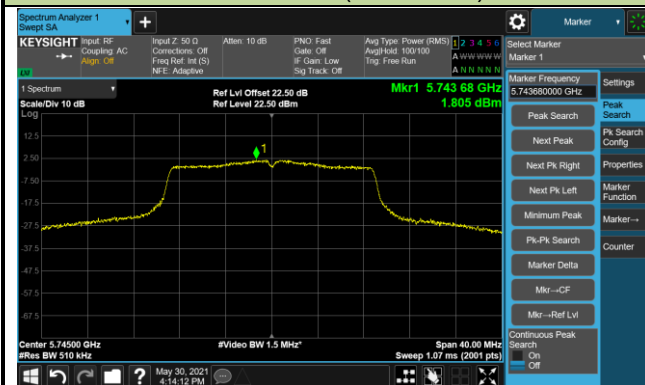

802.11n-HT20 Power Spectral Density - Ant 1 / Ant 0 + 1

Channel 140 (5700MHz)

Channel 144 (5720MHz)

Channel 149 (5745MHz)

Channel 157 (5785MHz)

Channel 165 (5825MHz)

802.11n-HT40 Power Spectral Density - Ant 1 / Ant 0 + 1

Channel 38 (5190MHz)

Channel 44 (5230MHz)

Channel 54 (5270MHz)

Channel 62 (5310MHz)

Channel 102 (5510MHz)

Channel 110 (5550MHz)

Channel 134 (5670MHz)

Channel 142 (5710MHz)