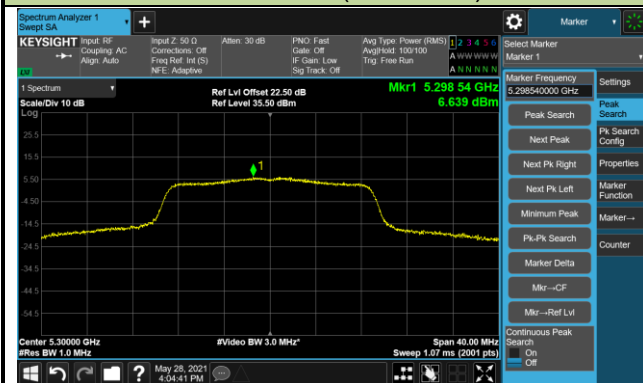

802.11a Power Spectral Density - Ant 1 / Ant 0 + 1

Channel 140 (5700MHz)

Channel 144 (5720MHz)

Channel 149 (5745MHz)

Channel 157 (5785MHz)

Channel 165 (5825MHz)

802.11n-HT20 Power Spectral Density - Ant 1 / Ant 0 + 1

Channel 36 (5180MHz)

Channel 44 (5220MHz)

Channel 48 (5240MHz)

Channel 52 (5260MHz)

Channel 60 (5300MHz)

Channel 64 (5320MHz)

Channel 100 (5500MHz)

Channel 116 (5580MHz)

802.11n-HT20 Power Spectral Density - Ant 1 / Ant 0 + 1

Channel 140 (5700MHz)

Channel 144 (5720MHz)

Channel 149 (5745MHz)

Channel 157 (5785MHz)

Channel 165 (5825MHz)

802.11n-HT40 Power Spectral Density - Ant 1 / Ant 0 + 1