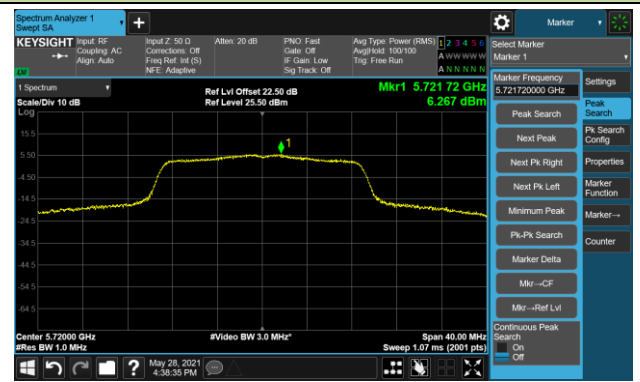

Channel 52 (5260MHz)

Channel 60 (5300MHz)

Channel 64 (5320MHz)

Channel 100 (5500MHz)

Channel 116 (5580MHz)

802.11ac-VHT20 Power Spectral Density - Ant 1 / Ant 0 + 1

Channel 140 (5700MHz)

Channel 144 (5720MHz)