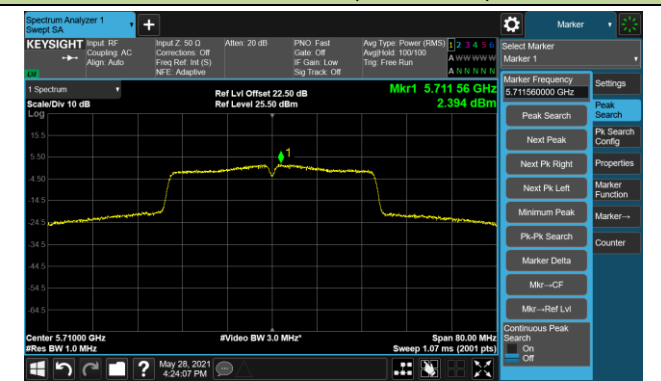

802.11n-HT20 Power Spectral Density - Ant 1 / Ant 0 + 1

Channel 140 (5700MHz)

Channel 144 (5720MHz)

Channel 149 (5745MHz)

Channel 157 (5785MHz)

Channel 165 (5825MHz)

802.11n-HT40 Power Spectral Density - Ant 1 / Ant 0 + 1

Channel 38 (5190MHz)

Channel 44 (5230MHz)

Channel 54 (5270MHz)

Channel 62 (5310MHz)

Channel 102 (5510MHz)

Channel 110 (5550MHz)

Channel 134 (5670MHz)

Channel 142 (5710MHz)

802.11n-HT40 Power Spectral Density - Ant 1 / Ant 0 + 1

Channel 151 (5755MHz)

Channel 159 (5795MHz)

802.11ac-VHT20 Power Spectral Density - Ant 1 / Ant 0 + 1

Channel 36 (5180MHz)

Channel 44 (5220MHz)

Channel 48 (5240MHz)