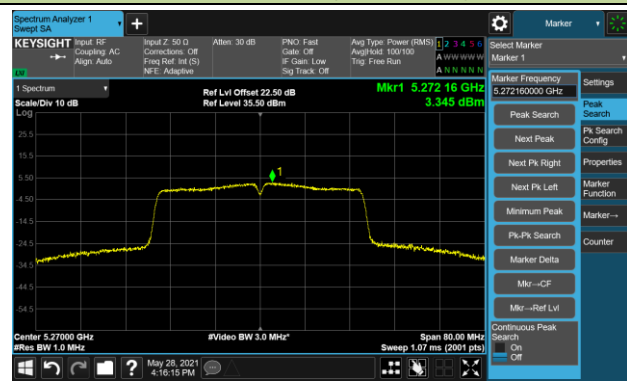

802.11n-HT20 Power Spectral Density - Ant 1 / Ant 0 + 1

Channel 140 (5700MHz)

Channel 144 (5720MHz)

Channel 149 (5745MHz)

Channel 157 (5785MHz)

Channel 165 (5825MHz)

802.11n-HT40 Power Spectral Density - Ant 1 / Ant 0 + 1

Channel 38 (5190MHz)

Channel 44 (5230MHz)

Channel 54 (5270MHz)

Channel 62 (5310MHz)

Channel 102 (5510MHz)

Channel 110 (5550MHz)

Channel 134 (5670MHz)

Channel 142 (5710MHz)