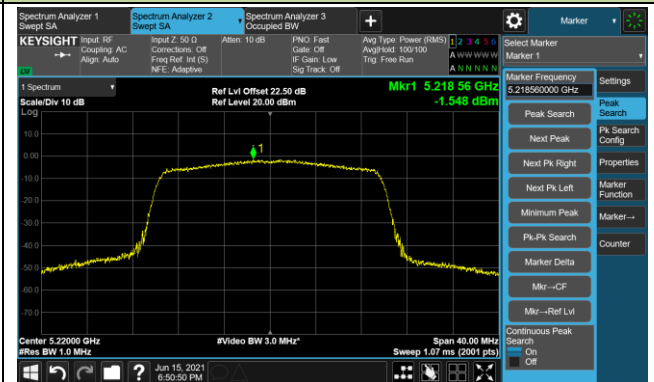

Channel 102 (5510MHz)

Channel 110 (5550MHz)

Channel 134 (5670MHz)

Channel 142 (5710MHz)

802.11ac-VHT40 Power Spectral Density - Ant 1 / Ant 0 + 1

Channel 151 (5755MHz)

Channel 159 (5795MHz)

802.11ac-VHT80 Power Spectral Density - Ant 1 / Ant 0 + 1

Channel 42 (5210MHz)

Channel 58 (5290MHz)

Channel 106 (5530MHz)

Channel 122 (5610MHz)

Channel 138 (5690MHz)

Channel 155 (5775MHz)

802.11ax-HE20 Power Spectral Density - Ant 1 / Ant 0 + 1

Channel 36 (5180MHz)

Channel 44 (5220MHz)

Channel 48 (5240MHz)

Channel 52 (5260MHz)

Channel 60 (5300MHz)

Channel 64 (5320MHz)

Channel 100 (5500MHz)

Channel 116 (5580MHz)

802.11ax-HE20 Power Spectral Density - Ant 1 / Ant 0 + 1