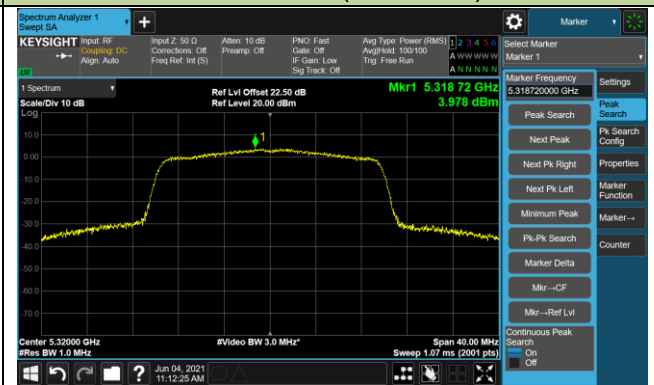

Channel 44 (5220MHz)

Channel 48 (5240MHz)

Channel 52 (5260MHz)

Channel 60 (5300MHz)

Channel 64 (5320MHz)

Channel 100 (5500MHz)

Channel 116 (5580MHz)

802.11ax-HE20 Power Spectral Density - Ant 1 / Ant 0 + 1