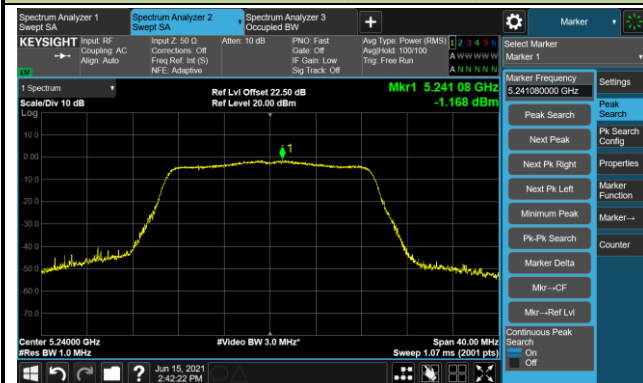

802.11n-HT40 Power Spectral Density - Ant 1 / Ant 0 + 1

Channel 151 (5755MHz)

Channel 159 (5795MHz)

802.11ac-VHT20 Power Spectral Density - Ant 1 / Ant 0 + 1

Channel 36 (5180MHz)

Channel 44 (5220MHz)

Channel 48 (5240MHz)

Channel 52 (5260MHz)

Channel 60 (5300MHz)

Channel 64 (5320MHz)

Channel 100 (5500MHz)

Channel 116 (5580MHz)

802.11ac-VHT20 Power Spectral Density - Ant 1 / Ant 0 + 1

Channel 140 (5700MHz)

Channel 144 (5720MHz)