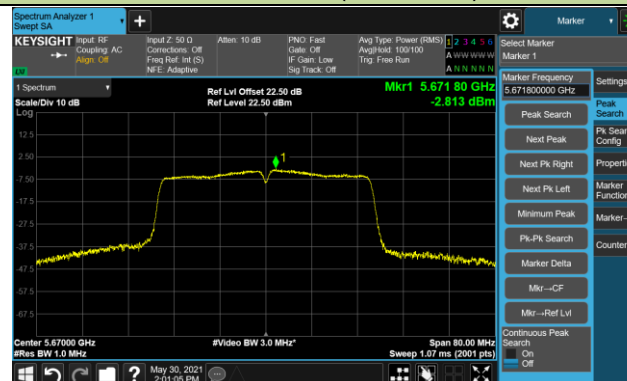

802.11n-HT20 Power Spectral Density - Ant 1 / Ant 0 + 1

Channel 140 (5700MHz)

Channel 144 (5720MHz)

Channel 149 (5745MHz)

Channel 157 (5785MHz)

Channel 165 (5825MHz)

802.11n-HT40 Power Spectral Density - Ant 1 / Ant 0 + 1

Channel 38 (5190MHz)

Channel 44 (5230MHz)

Channel 54 (5270MHz)

Channel 62 (5310MHz)

Channel 102 (5510MHz)

Channel 110 (5550MHz)

Channel 134 (5670MHz)

Channel 142 (5710MHz)

802.11n-HT40 Power Spectral Density - Ant 1 / Ant 0 + 1

Channel 151 (5755MHz)

Channel 159 (5795MHz)

802.11ac-VHT20 Power Spectral Density - Ant 1 / Ant 0 + 1

Channel 36 (5180MHz)

Channel 44 (5220MHz)

Channel 48 (5240MHz)