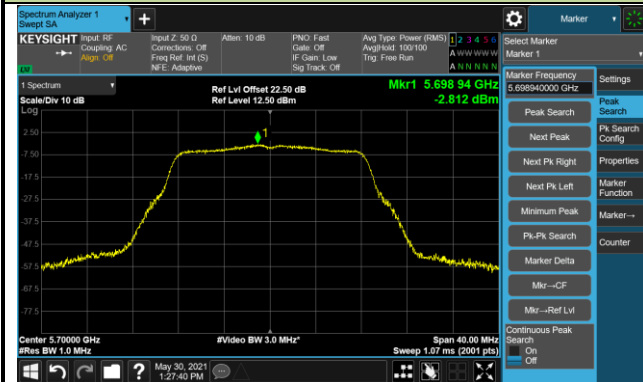

802.11a Power Spectral Density - Ant 1 / Ant 0 + 1

Channel 140 (5700MHz)

Channel 144 (5720MHz)

Channel 149 (5745MHz)

Channel 157 (5785MHz)

Channel 165 (5825MHz)

802.11n-HT20 Power Spectral Density - Ant 1 / Ant 0 + 1