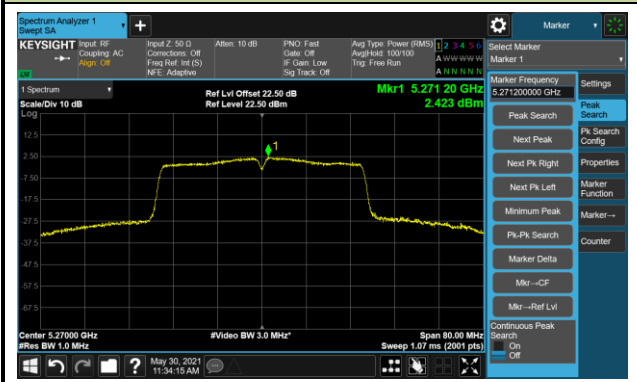

Channel 149 (5745MHz)

Channel 157 (5785MHz)

Channel 165 (5825MHz)

802.11ac-VHT40 Power Spectral Density - Ant 1 / Ant 0 + 1

Channel 38 (5190MHz)

Channel 46 (5230MHz)

Channel 54 (5270MHz)

Channel 62 (5310MHz)

Channel 102 (5510MHz)

Channel 110 (5550MHz)

Channel 134 (5670MHz)

Channel 142 (5710MHz)

802.11ac-VHT40 Power Spectral Density - Ant 1 / Ant 0 + 1

Channel 151 (5755MHz)

Channel 159 (5795MHz)

802.11ac-VHT80 Power Spectral Density - Ant 1 / Ant 0 + 1