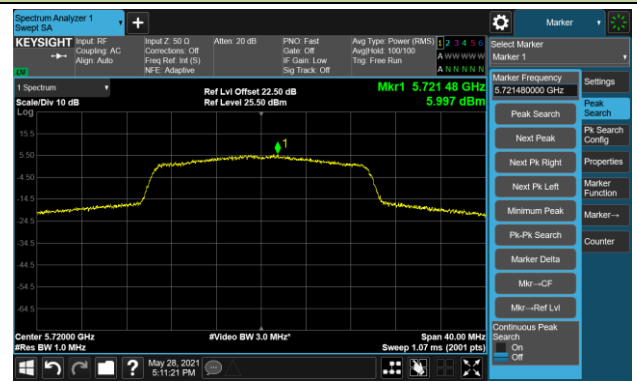

Channel 144 (5720MHz)