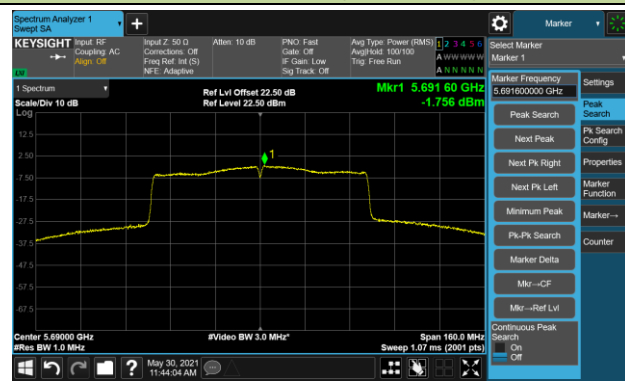

Channel 42 (5210MHz)

Channel 58 (5290MHz)

Channel 106 (5530MHz)

Channel 122 (5610MHz)

Channel 138 (5690MHz)

Channel 155 (5775MHz)

802.11ax-HE20 Power Spectral Density - Ant 1 / Ant 0 + 1

Channel 36 (5180MHz)

Channel 44 (5220MHz)

Channel 48 (5240MHz)

Channel 52 (5260MHz)

Channel 60 (5300MHz)

Channel 64 (5320MHz)

Channel 100 (5500MHz)

Channel 116 (5580MHz)

802.11ax-HE20 Power Spectral Density - Ant 1 / Ant 0 + 1