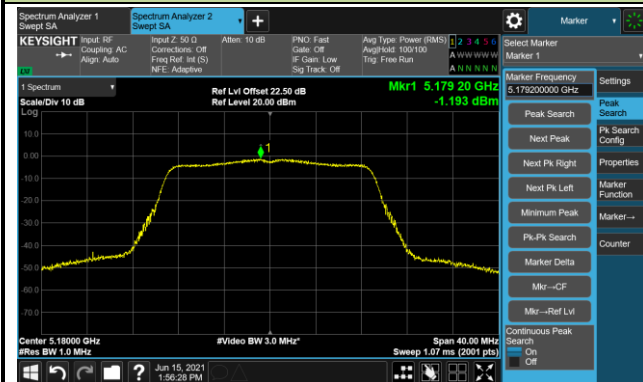

802.11n-HT40 Power Spectral Density - Ant 1 / Ant 0 + 1

Channel 151 (5755MHz)

Channel 159 (5795MHz)

802.11ac-VHT20 Power Spectral Density - Ant 1 / Ant 0 + 1

Channel 36 (5180MHz)

Channel 44 (5220MHz)

Channel 48 (5240MHz)

Channel 52 (5260MHz)

Channel 60 (5300MHz)

Channel 64 (5320MHz)

Channel 100 (5500MHz)

Channel 116 (5580MHz)

802.11ac-VHT20 Power Spectral Density - Ant 1 / Ant 0 + 1

Channel 140 (5700MHz)

Channel 144 (5720MHz)