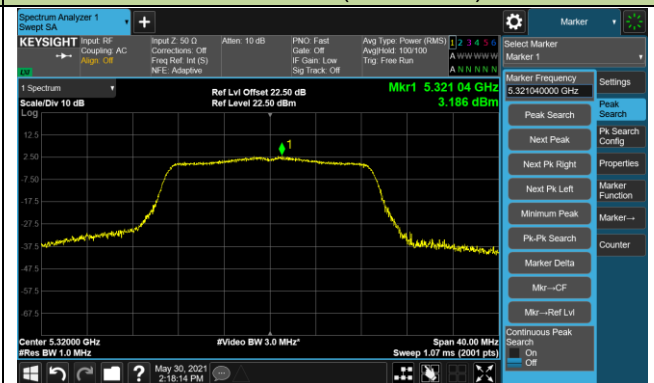

802.11n-HT40 Power Spectral Density - Ant 1 / Ant 0 + 1

Channel 151 (5755MHz)

Channel 159 (5795MHz)

802.11ac-VHT20 Power Spectral Density - Ant 1 / Ant 0 + 1

Channel 36 (5180MHz)

Channel 44 (5220MHz)

Channel 48 (5240MHz)

Channel 52 (5260MHz)

Channel 60 (5300MHz)

Channel 64 (5320MHz)

Channel 100 (5500MHz)

Channel 116 (5580MHz)

802.11ac-VHT20 Power Spectral Density - Ant 1 / Ant 0 + 1

Channel 140 (5700MHz)

Channel 144 (5720MHz)