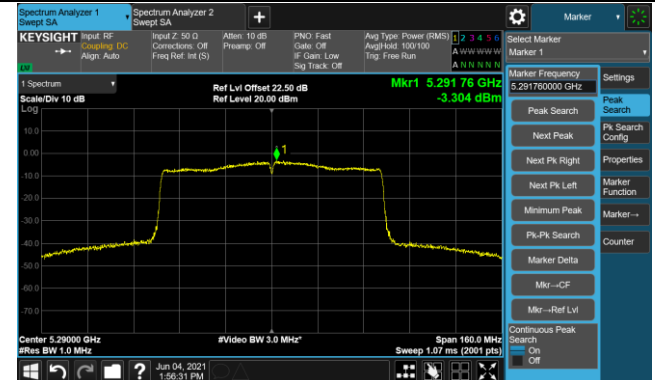

Channel 149 (5745MHz)

Channel 157 (5785MHz)

Channel 165 (5825MHz)

802.11ac-VHT40 Power Spectral Density - Ant 1 / Ant 0 + 1

Channel 38 (5190MHz)

Channel 46 (5230MHz)

Channel 54 (5270MHz)

Channel 62 (5310MHz)

Channel 102 (5510MHz)

Channel 110 (5550MHz)

Channel 134 (5670MHz)

Channel 142 (5710MHz)

802.11ac-VHT40 Power Spectral Density - Ant 1 / Ant 0 + 1

Channel 151 (5755MHz)

Channel 159 (5795MHz)

802.11ac-VHT80 Power Spectral Density - Ant 1 / Ant 0 + 1

Channel 42 (5210MHz)

Channel 58 (5290MHz)

Channel 106 (5530MHz)

Channel 122 (5610MHz)

Channel 138 (5690MHz)

Channel 155 (5775MHz)

802.11ax-HE20 Power Spectral Density - Ant 1 / Ant 0 + 1

Channel 36 (5180MHz)