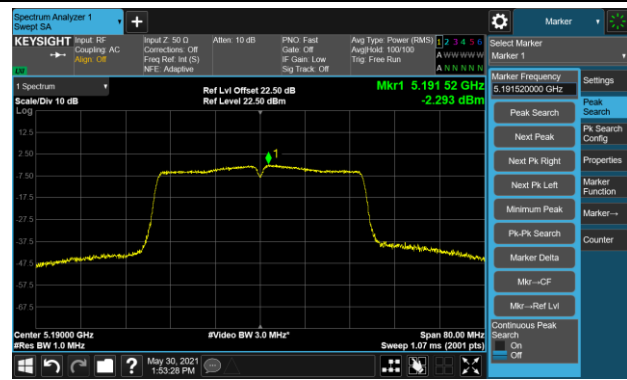

802.11n-HT20 Power Spectral Density - Ant 1 / Ant 0 + 1

Channel 140 (5700MHz)

Channel 144 (5720MHz)

Channel 149 (5745MHz)

Channel 157 (5785MHz)

Channel 165 (5825MHz)

802.11n-HT40 Power Spectral Density - Ant 1 / Ant 0 + 1

Channel 38 (5190MHz)

Channel 44 (5230MHz)

Channel 54 (5270MHz)

Channel 62 (5310MHz)

Channel 102 (5510MHz)

Channel 110 (5550MHz)

Channel 134 (5670MHz)

Channel 142 (5710MHz)