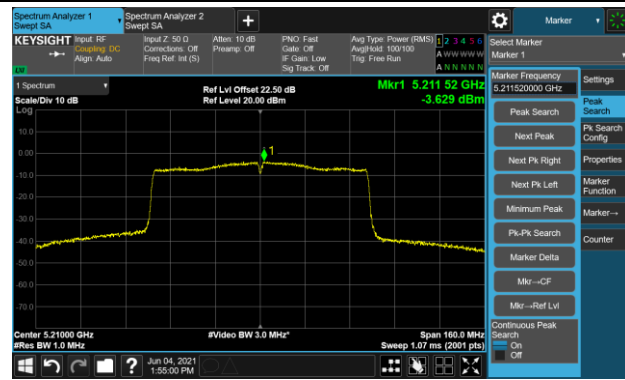

802.11ac-VHT80 Power Spectral Density - Ant 1 / Ant 0 + 1

Channel 42 (5210MHz)