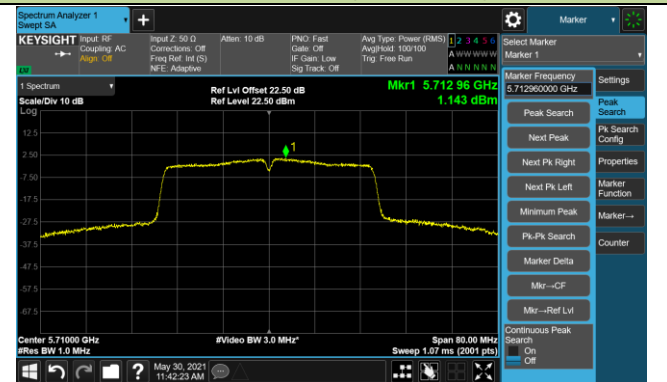

Channel 102 (5510MHz)

Channel 110 (5550MHz)

Channel 134 (5670MHz)

Channel 142 (5710MHz)

802.11ac-VHT40 Power Spectral Density - Ant 1 / Ant 0 + 1

Channel 151 (5755MHz)

Channel 159 (5795MHz)

802.11ac-VHT80 Power Spectral Density - Ant 1 / Ant 0 + 1

Channel 42 (5210MHz)

Channel 58 (5290MHz)

Channel 106 (5530MHz)

Channel 122 (5610MHz)

Channel 138 (5690MHz)

Channel 155 (5775MHz)

802.11ax-HE20 Power Spectral Density - Ant 1 / Ant 0 + 1

Channel 36 (5180MHz)