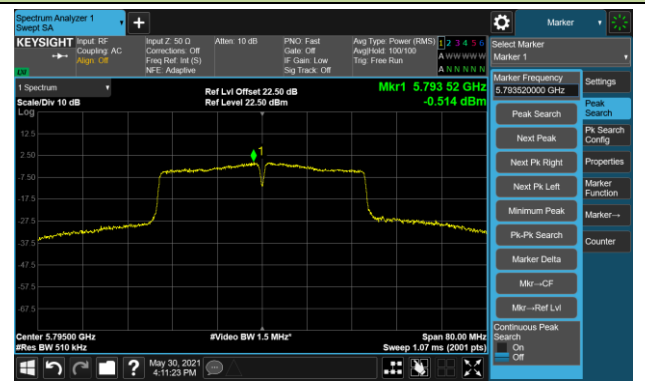

802.11n-HT20 Power Spectral Density - Ant 1 / Ant 0 + 1

Channel 140 (5700MHz)

Channel 144 (5720MHz)

Channel 149 (5745MHz)

Channel 157 (5785MHz)

Channel 165 (5825MHz)

802.11n-HT40 Power Spectral Density - Ant 1 / Ant 0 + 1

Channel 38 (5190MHz)

Channel 44 (5230MHz)

Channel 54 (5270MHz)

Channel 62 (5310MHz)

Channel 102 (5510MHz)

Channel 110 (5550MHz)

Channel 134 (5670MHz)

Channel 142 (5710MHz)

802.11n-HT40 Power Spectral Density - Ant 1 / Ant 0 + 1

Channel 151 (5755MHz)

Channel 159 (5795MHz)

802.11ac-VHT20 Power Spectral Density - Ant 1 / Ant 0 + 1

Channel 36 (5180MHz)

Channel 44 (5220MHz)

Channel 48 (5240MHz)