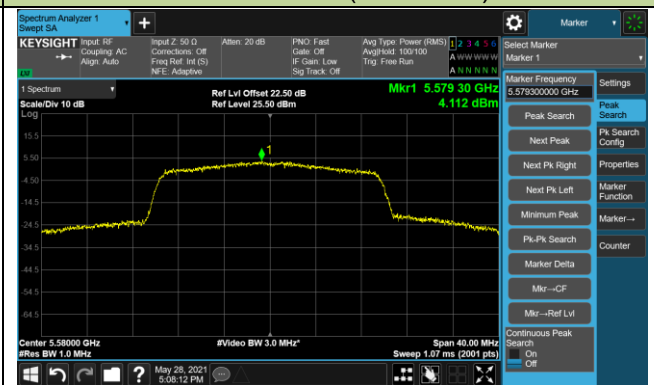

Channel 42 (5210MHz)

Channel 58 (5290MHz)

Channel 106 (5530MHz)

Channel 122 (5610MHz)

Channel 138 (5690MHz)

Channel 155 (5775MHz)

802.11ax-HE20 Power Spectral Density - Ant 1 / Ant 0 + 1

Channel 36 (5180MHz)

Channel 44 (5220MHz)

Channel 48 (5240MHz)

Channel 52 (5260MHz)

Channel 60 (5300MHz)

Channel 64 (5320MHz)

Channel 100 (5500MHz)

Channel 116 (5580MHz)

802.11ax-HE20 Power Spectral Density - Ant 1 / Ant 0 + 1