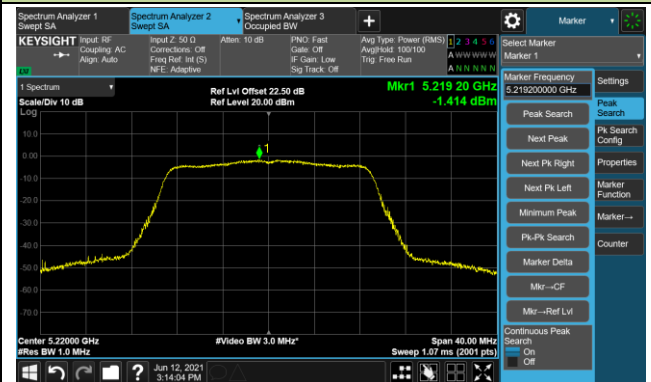

Channel 44 (5220MHz)