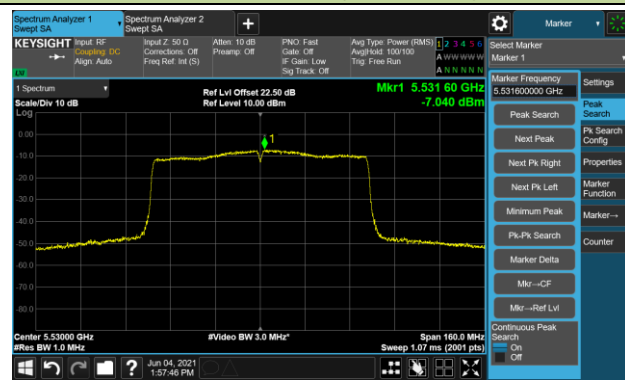

Channel 106 (5530MHz)