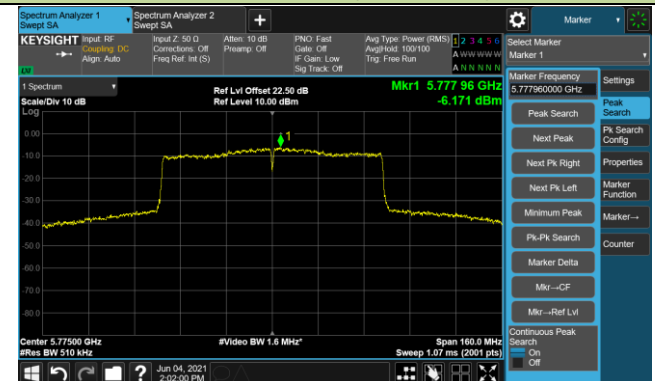

Channel 102 (5510MHz)

Channel 110 (5550MHz)

Channel 134 (5670MHz)

Channel 142 (5710MHz)

802.11ac-VHT40 Power Spectral Density - Ant 1 / Ant 0 + 1

Channel 151 (5755MHz)

Channel 159 (5795MHz)

802.11ac-VHT80 Power Spectral Density - Ant 1 / Ant 0 + 1

Channel 42 (5210MHz)

Channel 58 (5290MHz)

Channel 106 (5530MHz)

Channel 122 (5610MHz)

Channel 138 (5690MHz)

Channel 155 (5775MHz)

802.11ax-HE20 Power Spectral Density - Ant 1 / Ant 0 + 1

Channel 36 (5180MHz)

Channel 44 (5220MHz)

Channel 48 (5240MHz)

Channel 52 (5260MHz)

Channel 60 (5300MHz)

Channel 64 (5320MHz)

Channel 100 (5500MHz)

Channel 116 (5580MHz)

802.11ax-HE20 Power Spectral Density - Ant 1 / Ant 0 + 1