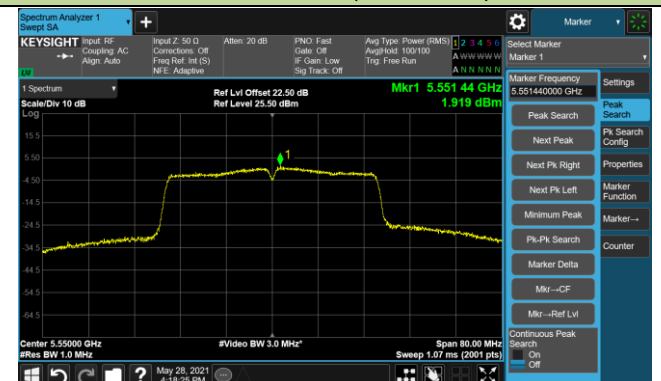

802.11n-HT20 Power Spectral Density - Ant 1 / Ant 0 + 1

Channel 140 (5700MHz)

Channel 144 (5720MHz)

Channel 149 (5745MHz)

Channel 157 (5785MHz)

Channel 165 (5825MHz)

802.11n-HT40 Power Spectral Density - Ant 1 / Ant 0 + 1

Channel 38 (5190MHz)

Channel 44 (5230MHz)

Channel 54 (5270MHz)

Channel 62 (5310MHz)

Channel 102 (5510MHz)

Channel 110 (5550MHz)

Channel 134 (5670MHz)

Channel 142 (5710MHz)

802.11n-HT40 Power Spectral Density - Ant 1 / Ant 0 + 1

Channel 151 (5755MHz)

Channel 159 (5795MHz)

802.11ac-VHT20 Power Spectral Density - Ant 1 / Ant 0 + 1

Channel 36 (5180MHz)

Channel 44 (5220MHz)

Channel 48 (5240MHz)