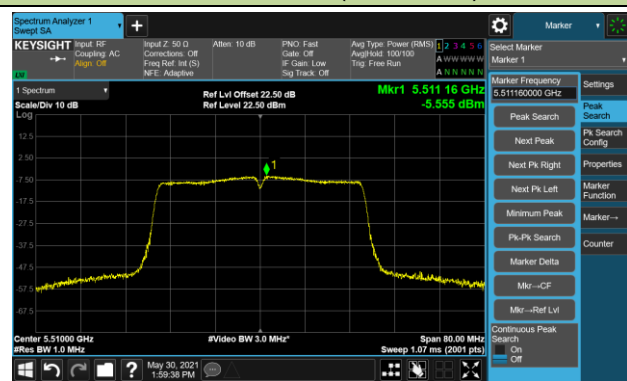

Channel 38 (5190MHz)

Channel 44 (5230MHz)

Channel 54 (5270MHz)

Channel 62 (5310MHz)

Channel 102 (5510MHz)

Channel 110 (5550MHz)

Channel 134 (5670MHz)

Channel 142 (5710MHz)

802.11n-HT40 Power Spectral Density - Ant 1 / Ant 0 + 1

Channel 151 (5755MHz)

Channel 159 (5795MHz)

802.11ac-VHT20 Power Spectral Density - Ant 1 / Ant 0 + 1

Channel 36 (5180MHz)

Channel 44 (5220MHz)

Channel 48 (5240MHz)