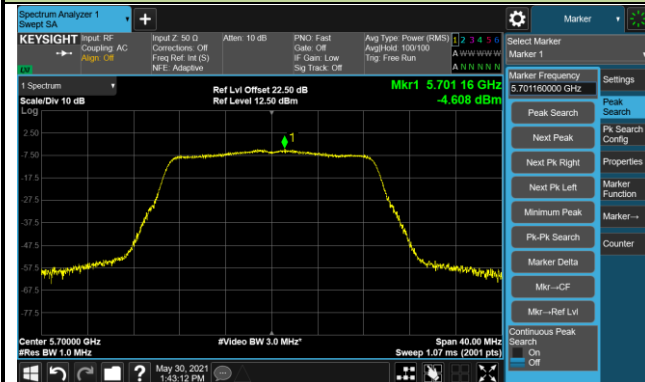

Channel 36 (5180MHz)

Channel 44 (5220MHz)

Channel 48 (5240MHz)

Channel 52 (5260MHz)

Channel 60 (5300MHz)

Channel 64 (5320MHz)

Channel 100 (5500MHz)

Channel 116 (5580MHz)

802.11n-HT20 Power Spectral Density - Ant 1 / Ant 0 + 1

Channel 140 (5700MHz)

Channel 144 (5720MHz)

Channel 149 (5745MHz)

Channel 157 (5785MHz)

Channel 165 (5825MHz)

802.11n-HT40 Power Spectral Density - Ant 1 / Ant 0 + 1