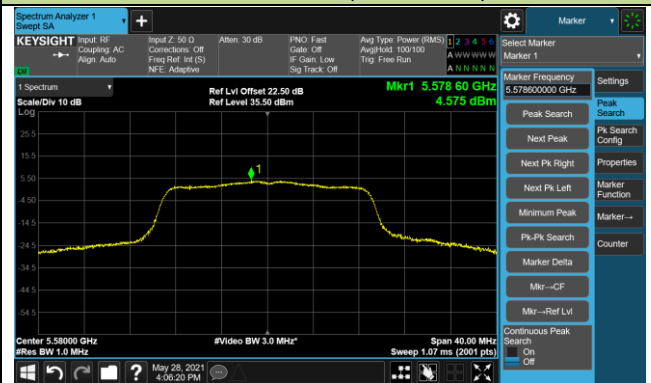

802.11a Power Spectral Density - Ant 1 / Ant 0 + 1

Channel 140 (5700MHz)

Channel 144 (5720MHz)

Channel 149 (5745MHz)

Channel 157 (5785MHz)

Channel 165 (5825MHz)

802.11n-HT20 Power Spectral Density - Ant 1 / Ant 0 + 1

Channel 36 (5180MHz)

Channel 44 (5220MHz)

Channel 48 (5240MHz)

Channel 52 (5260MHz)

Channel 60 (5300MHz)

Channel 64 (5320MHz)

Channel 100 (5500MHz)

Channel 116 (5580MHz)

802.11n-HT20 Power Spectral Density - Ant 1 / Ant 0 + 1

Channel 140 (5700MHz)

Channel 144 (5720MHz)

Channel 149 (5745MHz)

Channel 157 (5785MHz)

Channel 165 (5825MHz)

802.11n-HT40 Power Spectral Density - Ant 1 / Ant 0 + 1