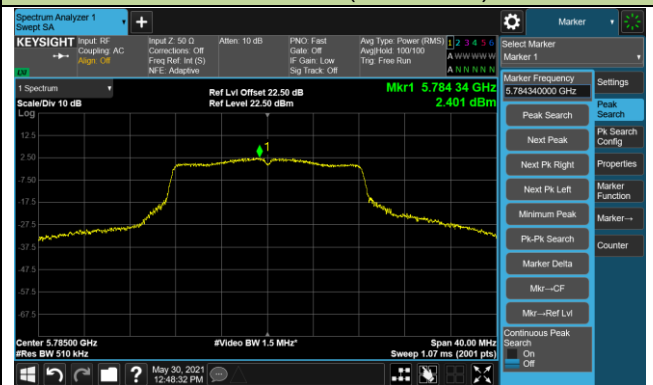

802.11a Power Spectral Density - Ant 1 / Ant 0 + 1

Channel 140 (5700MHz)

Channel 144 (5720MHz)

Channel 149 (5745MHz)

Channel 157 (5785MHz)

Channel 165 (5825MHz)

802.11n-HT20 Power Spectral Density - Ant 1 / Ant 0 + 1