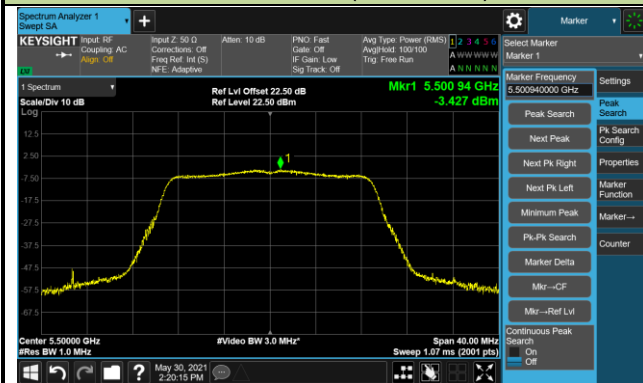

802.11n-HT40 Power Spectral Density - Ant 1 / Ant 0 + 1

Channel 151 (5755MHz)

Channel 159 (5795MHz)

802.11ac-VHT20 Power Spectral Density - Ant 1 / Ant 0 + 1

Channel 36 (5180MHz)

Channel 44 (5220MHz)

Channel 48 (5240MHz)

Channel 52 (5260MHz)

Channel 60 (5300MHz)

Channel 64 (5320MHz)

Channel 100 (5500MHz)

Channel 116 (5580MHz)

802.11ac-VHT20 Power Spectral Density - Ant 1 / Ant 0 + 1

Channel 140 (5700MHz)

Channel 144 (5720MHz)

Channel 149 (5745MHz)

Channel 157 (5785MHz)

Channel 165 (5825MHz)

802.11ac-VHT40 Power Spectral Density - Ant 1 / Ant 0 + 1

Channel 38 (5190MHz)

Channel 46 (5230MHz)

Channel 54 (5270MHz)

Channel 62 (5310MHz)