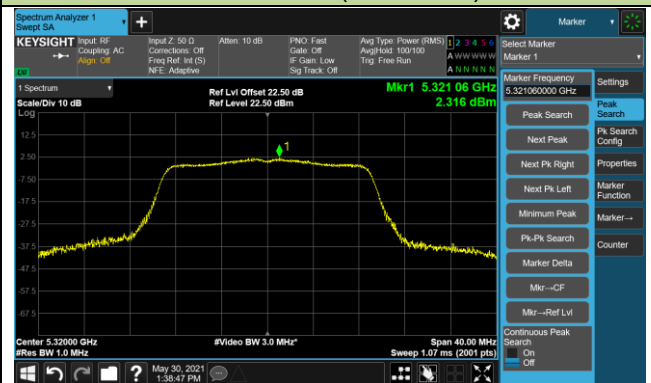

802.11a Power Spectral Density - Ant 1 / Ant 0 + 1

Channel 140 (5700MHz)

Channel 144 (5720MHz)

Channel 149 (5745MHz)

Channel 157 (5785MHz)

Channel 165 (5825MHz)

802.11n-HT20 Power Spectral Density - Ant 1 / Ant 0 + 1

Channel 36 (5180MHz)

Channel 44 (5220MHz)

Channel 48 (5240MHz)

Channel 52 (5260MHz)

Channel 60 (5300MHz)

Channel 64 (5320MHz)

Channel 100 (5500MHz)

Channel 116 (5580MHz)

802.11n-HT20 Power Spectral Density - Ant 1 / Ant 0 + 1

Channel 140 (5700MHz)

Channel 144 (5720MHz)

Channel 149 (5745MHz)

Channel 157 (5785MHz)

Channel 165 (5825MHz)

802.11n-HT40 Power Spectral Density - Ant 1 / Ant 0 + 1