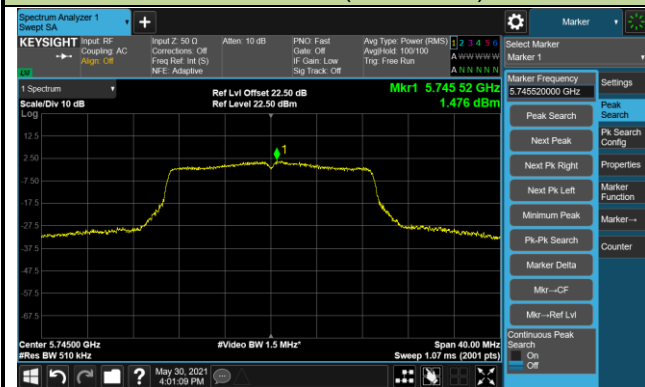

Channel 48 (5240MHz)

Channel 52 (5260MHz)

Channel 60 (5300MHz)

Channel 64 (5320MHz)

Channel 100 (5500MHz)

Channel 116 (5580MHz)

802.11ac-VHT20 Power Spectral Density - Ant 0 / Ant 0 + 1

Channel 140 (5700MHz)

Channel 144 (5720MHz)

Channel 149 (5745MHz)

Channel 157 (5785MHz)

Channel 165 (5825MHz)

802.11ac-VHT40 Power Spectral Density - Ant 0 / Ant 0 + 1

Channel 38 (5190MHz)

Channel 46 (5230MHz)

Channel 54 (5270MHz)