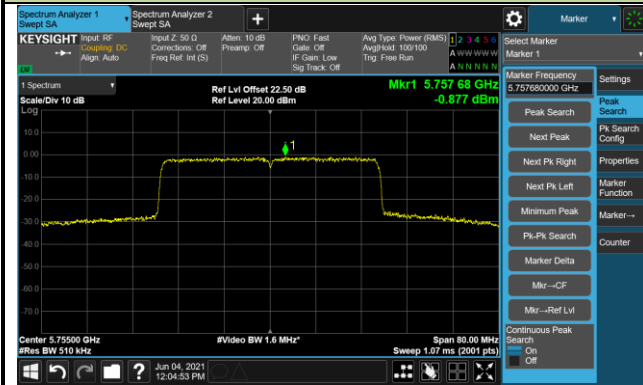

Channel 38 (5190MHz)

Channel 46 (5230MHz)

Channel 54 (5270MHz)

Channel 62 (5310MHz)

Channel 102 (5510MHz)

Channel 110 (5550MHz)

Channel 134 (5670MHz)

Channel 142 (5710MHz)

802.11ax-HE40 Power Spectral Density - Ant 0 / Ant 0 + 1

Channel 151 (5755MHz)

Channel 159 (5795MHz)

802.11ax-HE80 Power Spectral Density - Ant 0 / Ant 0 + 1

Channel 42 (5210MHz)

Channel 58 (5290MHz)

Channel 106 (5530MHz)