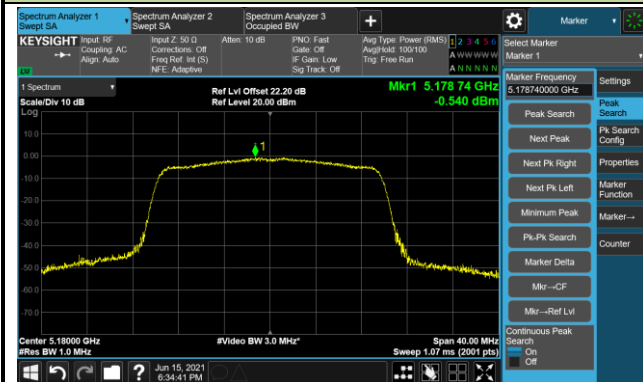

802.11ax-HE20 Power Spectral Density - Ant 0 / Ant 0 + 1

Channel 36 (5180MHz)