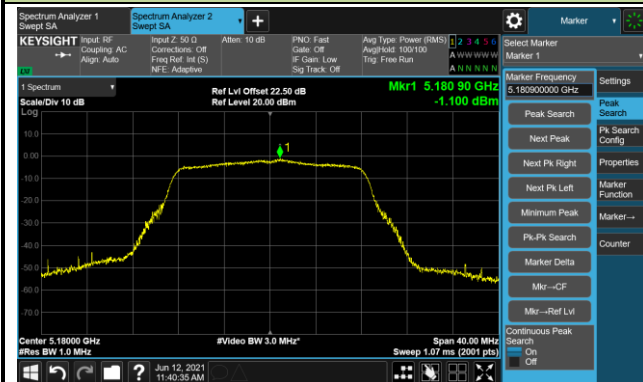

802.11ax-HE40 Power Spectral Density - Ant 0 / Ant 0 + 1

Channel 151 (5755MHz)

Channel 159 (5795MHz)

802.11ax-HE80 Power Spectral Density - Ant 0 / Ant 0 + 1

Channel 42 (5210MHz)

Channel 58 (5290MHz)

Channel 106 (5530MHz)

Channel 122 (5610MHz)

Channel 138 (5690MHz)

Channel 155 (5775MHz)

802.11a Power Spectral Density - Ant 1 / Ant 0 + 1

Channel 36 (5180MHz)

Channel 44 (5220MHz)

Channel 48 (5240MHz)

Channel 52 (5260MHz)

Channel 60 (5300MHz)

Channel 64 (5320MHz)

Channel 100 (5500MHz)

Channel 116 (5580MHz)