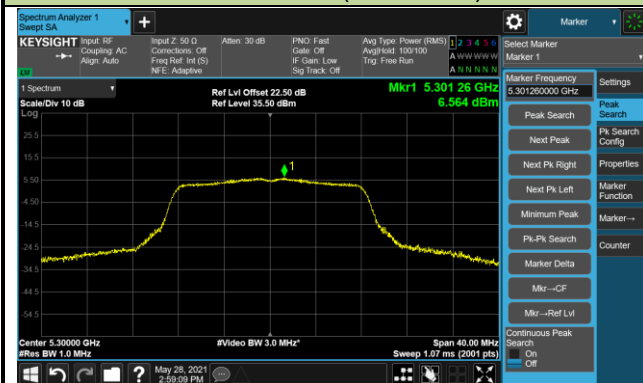

802.11ax-HE40 Power Spectral Density - Ant 0 / Ant 0 + 1

Channel 151 (5755MHz)

Channel 159 (5795MHz)

802.11ax-HE80 Power Spectral Density - Ant 0 / Ant 0 + 1

Channel 42 (5210MHz)

Channel 58 (5290MHz)

Channel 106 (5530MHz)

Channel 122 (5610MHz)

Channel 138 (5690MHz)

Channel 155 (5775MHz)

802.11a Power Spectral Density - Ant 1 / Ant 0 + 1

Channel 36 (5180MHz)

Channel 44 (5220MHz)

Channel 48 (5240MHz)

Channel 52 (5260MHz)

Channel 60 (5300MHz)

Channel 64 (5320MHz)

Channel 100 (5500MHz)

Channel 116 (5580MHz)