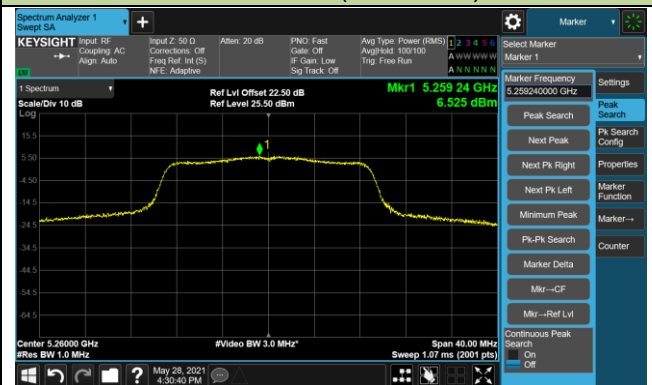

Channel 142 (5710MHz)

802.11n-HT40 Power Spectral Density - Ant 0 / Ant 0 + 1

Channel 151 (5755MHz)

Channel 159 (5795MHz)

802.11ac-VHT20 Power Spectral Density - Ant 0 / Ant 0 + 1

Channel 36 (5180MHz)

Channel 44 (5220MHz)

Channel 48 (5240MHz)

Channel 52 (5260MHz)

Channel 60 (5300MHz)

Channel 64 (5320MHz)

Channel 100 (5500MHz)

Channel 116 (5580MHz)

802.11ac-VHT20 Power Spectral Density - Ant 0 / Ant 0 + 1

Channel 140 (5700MHz)