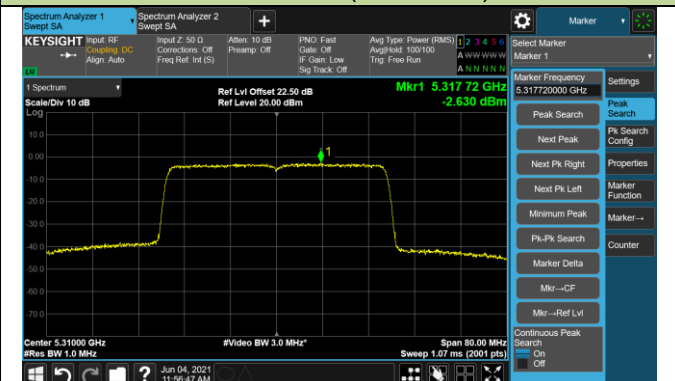

802.11ax-HE20 Power Spectral Density - Ant 0 / Ant 0 + 1

Channel 140 (5700MHz)

Channel 144 (5720MHz)

Channel 149 (5745MHz)

Channel 157 (5785MHz)

Channel 165 (5825MHz)

802.11ax-HE40 Power Spectral Density - Ant 0 / Ant 0 + 1

Channel 38 (5190MHz)

Channel 46 (5230MHz)

Channel 54 (5270MHz)

Channel 62 (5310MHz)

Channel 102 (5510MHz)

Channel 110 (5550MHz)

Channel 134 (5670MHz)

Channel 142 (5710MHz)

802.11ax-HE40 Power Spectral Density - Ant 0 / Ant 0 + 1

Channel 151 (5755MHz)

Channel 159 (5795MHz)

802.11ax-HE80 Power Spectral Density - Ant 0 / Ant 0 + 1

Channel 42 (5210MHz)

Channel 58 (5290MHz)

Channel 106 (5530MHz)