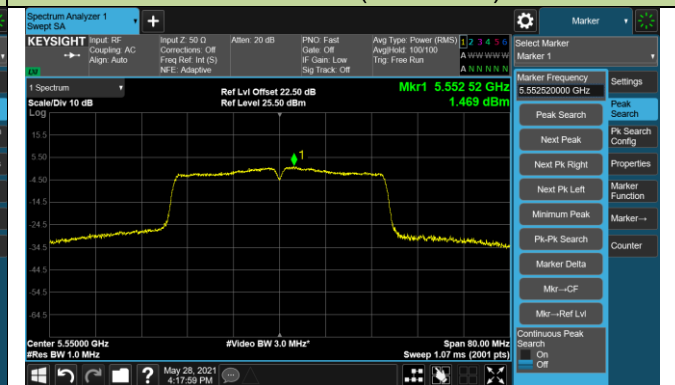

802.11n-HT40 Power Spectral Density - Ant 0 / Ant 0 + 1

Channel 38 (5190MHz)

Channel 44 (5230MHz)

Channel 54 (5270MHz)

Channel 62 (5310MHz)

Channel 102 (5510MHz)

Channel 110 (5550MHz)

Channel 134 (5670MHz)

Channel 142 (5710MHz)

802.11n-HT40 Power Spectral Density - Ant 0 / Ant 0 + 1

Channel 151 (5755MHz)

Channel 159 (5795MHz)

802.11ac-VHT20 Power Spectral Density - Ant 0 / Ant 0 + 1

Channel 36 (5180MHz)

Channel 44 (5220MHz)