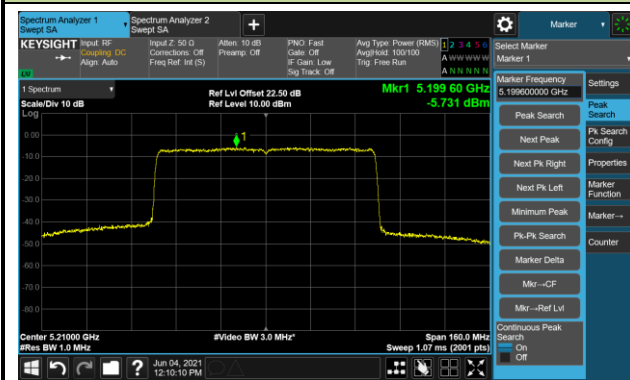

802.11ax-HE40 Power Spectral Density - Ant 0 / Ant 0 + 1

Channel 151 (5755MHz)

Channel 159 (5795MHz)

802.11ax-HE80 Power Spectral Density - Ant 0 / Ant 0 + 1

Channel 42 (5210MHz)

Channel 58 (5290MHz)

Channel 106 (5530MHz)