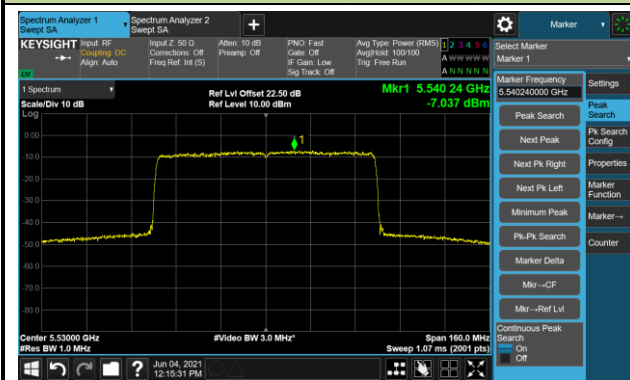

802.11ax-HE40 Power Spectral Density - Ant 0 / Ant 0 + 1

Channel 151 (5755MHz)

Channel 159 (5795MHz)

802.11ax-HE80 Power Spectral Density - Ant 0 / Ant 0 + 1

Channel 42 (5210MHz)

Channel 58 (5290MHz)

Channel 106 (5530MHz)