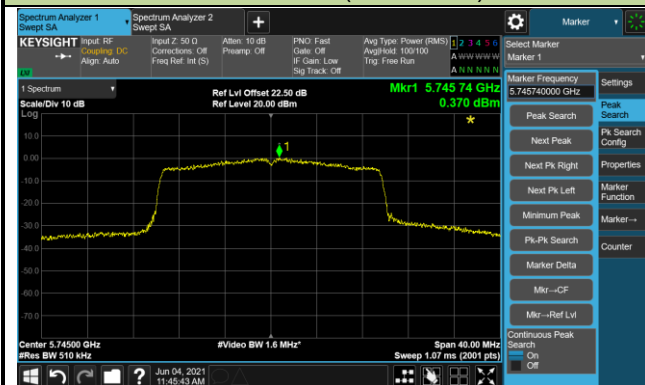

802.11ax-HE20 Power Spectral Density - Ant 0 / Ant 0 + 1

Channel 140 (5700MHz)

Channel 144 (5720MHz)

Channel 149 (5745MHz)

Channel 157 (5785MHz)

Channel 165 (5825MHz)

802.11ax-HE40 Power Spectral Density - Ant 0 / Ant 0 + 1

Channel 38 (5190MHz)

Channel 46 (5230MHz)

Channel 54 (5270MHz)

Channel 62 (5310MHz)

Channel 102 (5510MHz)

Channel 110 (5550MHz)

Channel 134 (5670MHz)

Channel 142 (5710MHz)