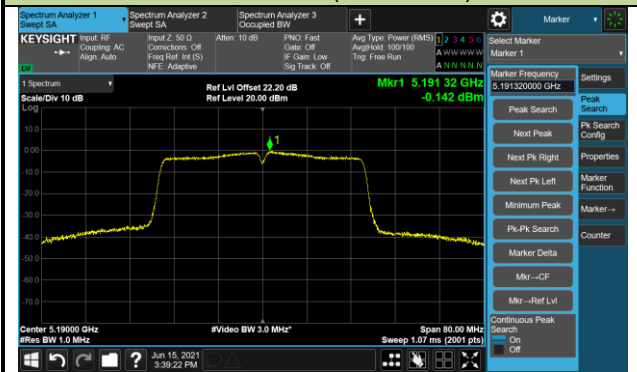

Channel 144 (5720MHz)

Channel 149 (5745MHz)

Channel 157 (5785MHz)

Channel 165 (5825MHz)

802.11ac-VHT40 Power Spectral Density - Ant 0 / Ant 0 + 1

Channel 38 (5190MHz)

Channel 46 (5230MHz)

Channel 54 (5270MHz)

Channel 62 (5310MHz)

Channel 102 (5510MHz)

Channel 110 (5550MHz)

Channel 134 (5670MHz)

Channel 142 (5710MHz)

802.11ac-VHT40 Power Spectral Density - Ant 0 / Ant 0 + 1

Channel 151 (5755MHz)

Channel 159 (5795MHz)