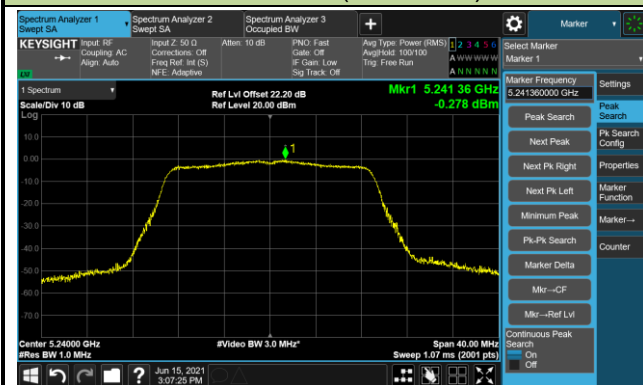

Channel 142 (5710MHz)

802.11n-HT40 Power Spectral Density - Ant 0 / Ant 0 + 1

Channel 151 (5755MHz)

Channel 159 (5795MHz)

802.11ac-VHT20 Power Spectral Density - Ant 0 / Ant 0 + 1

Channel 36 (5180MHz)

Channel 44 (5220MHz)

Channel 48 (5240MHz)

Channel 52 (5260MHz)

Channel 60 (5300MHz)

Channel 64 (5320MHz)

Channel 100 (5500MHz)

Channel 116 (5580MHz)

802.11ac-VHT20 Power Spectral Density - Ant 0 / Ant 0 + 1

Channel 140 (5700MHz)