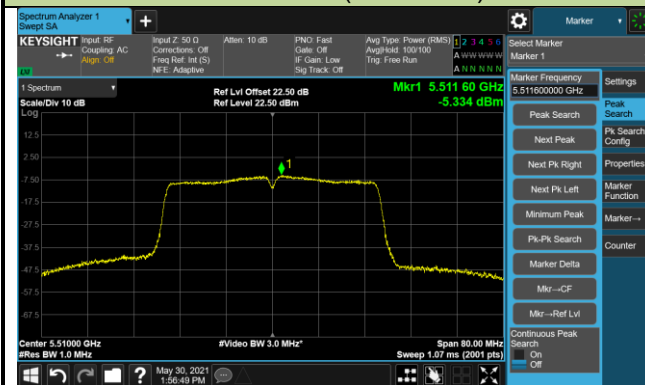

802.11n-HT40 Power Spectral Density - Ant 0 / Ant 0 + 1

Channel 38 (5190MHz)

Channel 44 (5230MHz)

Channel 54 (5270MHz)

Channel 62 (5310MHz)

Channel 102 (5510MHz)

Channel 110 (5550MHz)

Channel 134 (5670MHz)

Channel 142 (5710MHz)

802.11n-HT40 Power Spectral Density - Ant 0 / Ant 0 + 1

Channel 151 (5755MHz)

Channel 159 (5795MHz)

802.11ac-VHT20 Power Spectral Density - Ant 0 / Ant 0 + 1

Channel 36 (5180MHz)

Channel 44 (5220MHz)