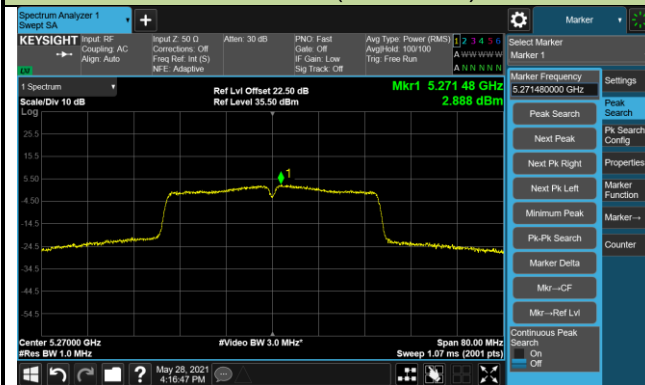

802.11n-HT40 Power Spectral Density - Ant 0 / Ant 0 + 1

Channel 38 (5190MHz)

Channel 44 (5230MHz)

Channel 54 (5270MHz)

Channel 62 (5310MHz)

Channel 102 (5510MHz)

Channel 110 (5550MHz)

Channel 134 (5670MHz)

Channel 142 (5710MHz)

802.11n-HT40 Power Spectral Density - Ant 0 / Ant 0 + 1

Channel 151 (5755MHz)

Channel 159 (5795MHz)

802.11ac-VHT20 Power Spectral Density - Ant 0 / Ant 0 + 1

Channel 36 (5180MHz)

Channel 44 (5220MHz)