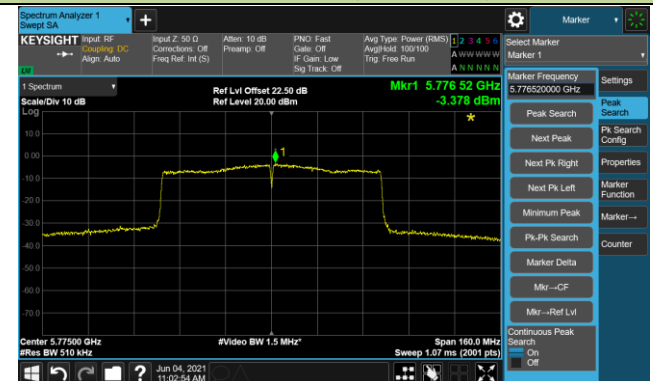

802.11ac-VHT80 Power Spectral Density - Ant 0 / Ant 0 + 1

Channel 42 (5210MHz)

Channel 58 (5290MHz)

Channel 106 (5530MHz)

Channel 122 (5610MHz)

Channel 138 (5690MHz)

Channel 155 (5775MHz)

802.11ax-HE20 Power Spectral Density - Ant 0 / Ant 0 + 1