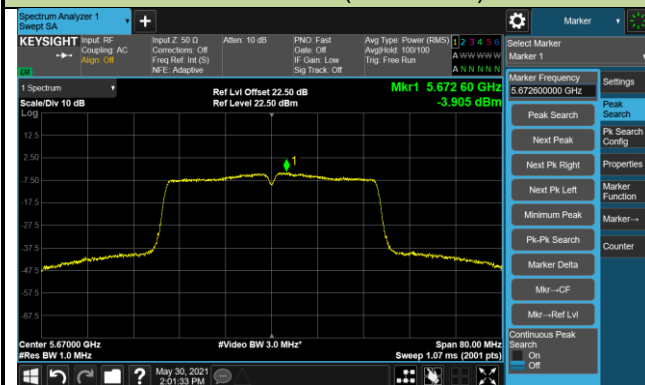

802.11n-HT40 Power Spectral Density - Ant 0 / Ant 0 + 1

Channel 38 (5190MHz)

Channel 44 (5230MHz)

Channel 54 (5270MHz)

Channel 62 (5310MHz)

Channel 102 (5510MHz)

Channel 110 (5550MHz)

Channel 134 (5670MHz)

Channel 142 (5710MHz)

802.11n-HT40 Power Spectral Density - Ant 0 / Ant 0 + 1

Channel 151 (5755MHz)

Channel 159 (5795MHz)

802.11ac-VHT20 Power Spectral Density - Ant 0 / Ant 0 + 1

Channel 36 (5180MHz)

Channel 44 (5220MHz)