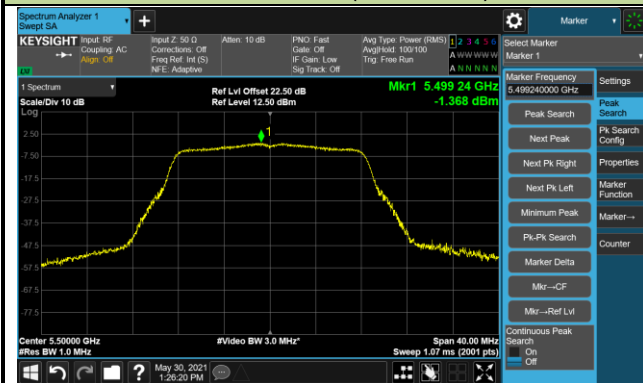

802.11ax-HE40 Power Spectral Density - Ant 0 / Ant 0 + 1

Channel 151 (5755MHz)

Channel 159 (5795MHz)

802.11ax-HE80 Power Spectral Density - Ant 0 / Ant 0 + 1

Channel 42 (5210MHz)

Channel 58 (5290MHz)

Channel 106 (5530MHz)

Channel 122 (5610MHz)

Channel 138 (5690MHz)

Channel 155 (5775MHz)

802.11a Power Spectral Density - Ant 1 / Ant 0 + 1

Channel 36 (5180MHz)

Channel 44 (5220MHz)

Channel 48 (5240MHz)

Channel 52 (5260MHz)

Channel 60 (5300MHz)

Channel 64 (5320MHz)

Channel 100 (5500MHz)

Channel 116 (5580MHz)