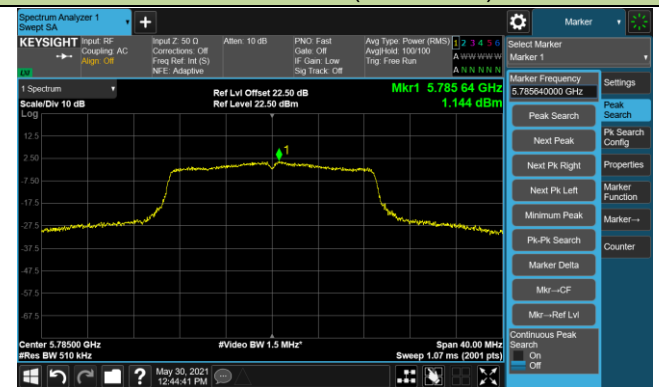

Channel 48 (5240MHz)

Channel 52 (5260MHz)

Channel 60 (5300MHz)

Channel 64 (5320MHz)

Channel 100 (5500MHz)

Channel 116 (5580MHz)

802.11ac-VHT20 Power Spectral Density - Ant 0 / Ant 0 + 1

Channel 140 (5700MHz)

Channel 144 (5720MHz)

Channel 149 (5745MHz)

Channel 157 (5785MHz)

Channel 165 (5825MHz)

802.11ac-VHT40 Power Spectral Density - Ant 0 / Ant 0 + 1

Channel 38 (5190MHz)

Channel 46 (5230MHz)

Channel 54 (5270MHz)