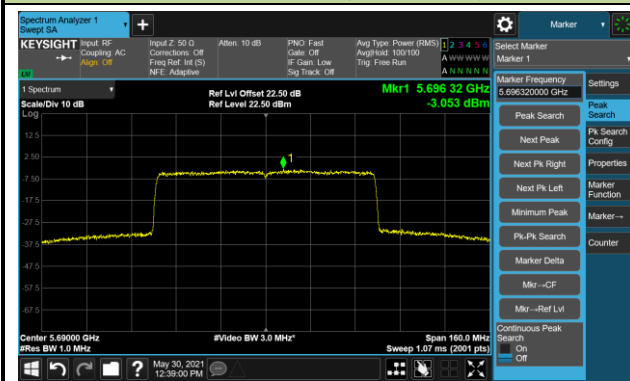

Channel 138 (5690MHz)