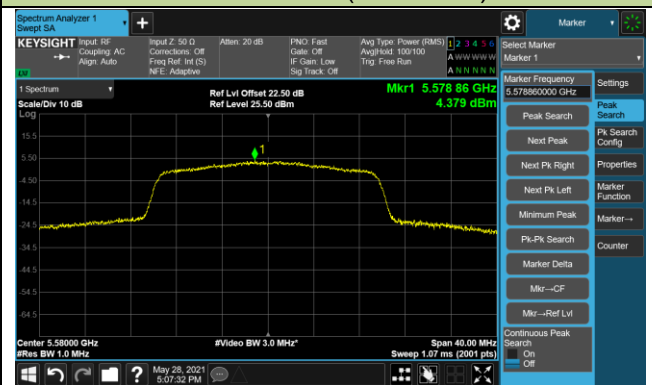

802.11ac-VHT80 Power Spectral Density - Ant 0 / Ant 0 + 1

Channel 42 (5210MHz)

Channel 58 (5290MHz)

Channel 106 (5530MHz)

Channel 122 (5610MHz)

Channel 138 (5690MHz)

Channel 155 (5775MHz)

802.11ax-HE20 Power Spectral Density - Ant 0 / Ant 0 + 1

Channel 36 (5180MHz)

Channel 44 (5220MHz)

Channel 48 (5240MHz)

Channel 52 (5260MHz)

Channel 60 (5300MHz)

Channel 64 (5320MHz)

Channel 100 (5500MHz)

Channel 116 (5580MHz)

802.11ax-HE20 Power Spectral Density - Ant 0 / Ant 0 + 1

Channel 140 (5700MHz)

Channel 144 (5720MHz)

Channel 149 (5745MHz)

Channel 157 (5785MHz)

Channel 165 (5825MHz)

802.11ax-HE40 Power Spectral Density - Ant 0 / Ant 0 + 1