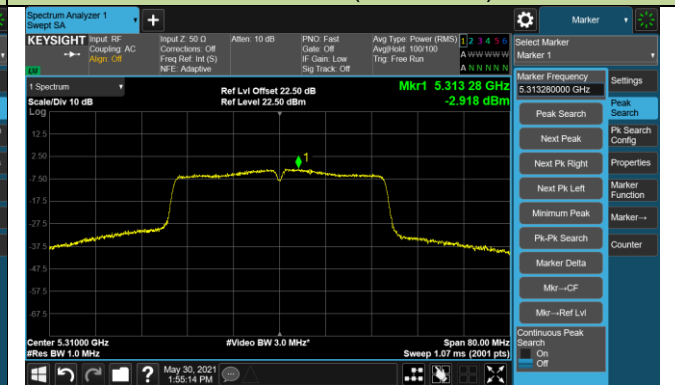

802.11n-HT40 Power Spectral Density - Ant 0 / Ant 0 + 1

Channel 38 (5190MHz)

Channel 44 (5230MHz)

Channel 54 (5270MHz)

Channel 62 (5310MHz)

Channel 102 (5510MHz)

Channel 110 (5550MHz)

Channel 134 (5670MHz)

Channel 142 (5710MHz)

802.11n-HT40 Power Spectral Density - Ant 0 / Ant 0 + 1

Channel 151 (5755MHz)

Channel 159 (5795MHz)

802.11ac-VHT20 Power Spectral Density - Ant 0 / Ant 0 + 1

Channel 36 (5180MHz)

Channel 44 (5220MHz)