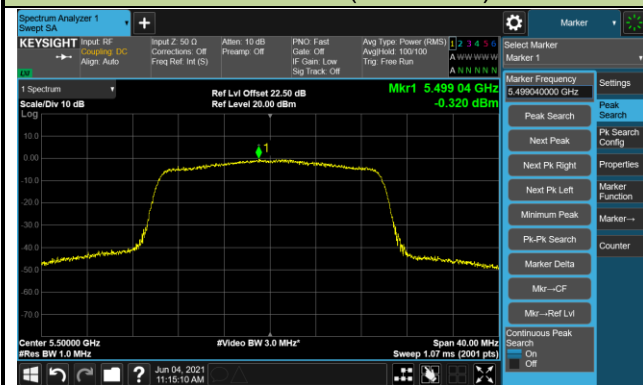

802.11ac-VHT80 Power Spectral Density - Ant 0 / Ant 0 + 1

Channel 42 (5210MHz)

Channel 58 (5290MHz)

Channel 106 (5530MHz)

Channel 122 (5610MHz)

Channel 138 (5690MHz)

Channel 155 (5775MHz)

802.11ax-HE20 Power Spectral Density - Ant 0 / Ant 0 + 1

Channel 36 (5180MHz)

Channel 44 (5220MHz)

Channel 48 (5240MHz)

Channel 52 (5260MHz)

Channel 60 (5300MHz)

Channel 64 (5320MHz)

Channel 100 (5500MHz)

Channel 116 (5580MHz)

802.11ax-HE20 Power Spectral Density - Ant 0 / Ant 0 + 1

Channel 140 (5700MHz)

Channel 144 (5720MHz)

Channel 149 (5745MHz)

Channel 157 (5785MHz)

Channel 165 (5825MHz)

802.11ax-HE40 Power Spectral Density - Ant 0 / Ant 0 + 1