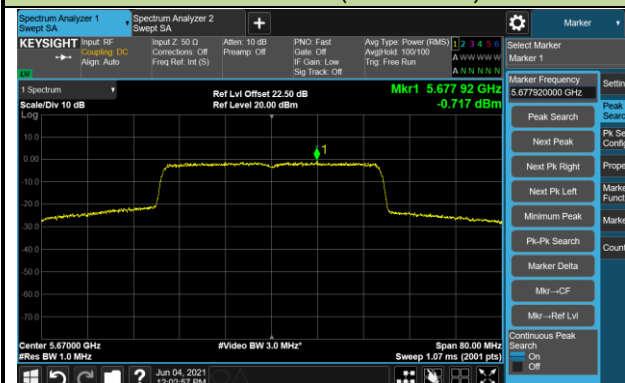

802.11ax-HE20 Power Spectral Density - Ant 0 / Ant 0 + 1

Channel 140 (5700MHz)

Channel 144 (5720MHz)

Channel 149 (5745MHz)

Channel 157 (5785MHz)

Channel 165 (5825MHz)

802.11ax-HE40 Power Spectral Density - Ant 0 / Ant 0 + 1

Channel 38 (5190MHz)

Channel 46 (5230MHz)

Channel 54 (5270MHz)

Channel 62 (5310MHz)

Channel 102 (5510MHz)

Channel 110 (5550MHz)

Channel 134 (5670MHz)

Channel 142 (5710MHz)

802.11ax-HE40 Power Spectral Density - Ant 0 / Ant 0 + 1

Channel 151 (5755MHz)

Channel 159 (5795MHz)

802.11ax-HE80 Power Spectral Density - Ant 0 / Ant 0 + 1

Channel 42 (5210MHz)

Channel 58 (5290MHz)

Channel 106 (5530MHz)