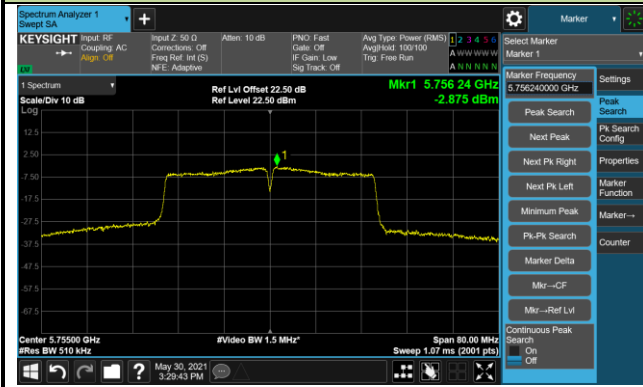

Channel 62 (5310MHz)

Channel 102 (5510MHz)

Channel 110 (5550MHz)

Channel 134 (5670MHz)

Channel 142 (5710MHz)

802.11ac-VHT40 Power Spectral Density - Ant 0 / Ant 0 + 1

Channel 151 (5755MHz)

Channel 159 (5795MHz)

802.11ac-VHT80 Power Spectral Density - Ant 0 / Ant 0 + 1

Channel 42 (5210MHz)

Channel 58 (5290MHz)

Channel 106 (5530MHz)

Channel 122 (5610MHz)

Channel 138 (5690MHz)

Channel 155 (5775MHz)

802.11ax-HE20 Power Spectral Density - Ant 0 / Ant 0 + 1