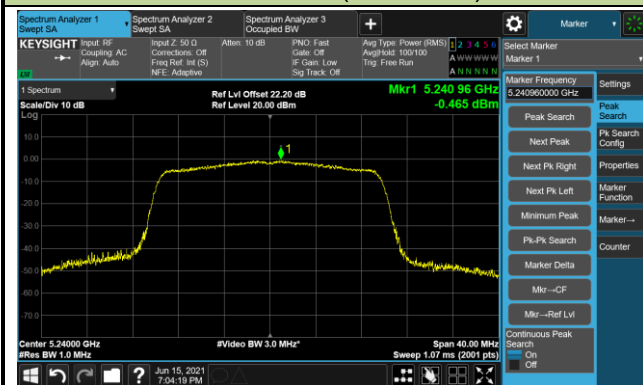

Channel 48 (5240MHz)