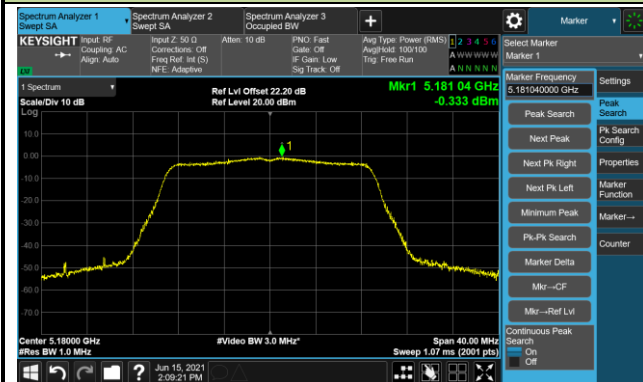

Channel 142 (5710MHz)

802.11n-HT40 Power Spectral Density - Ant 0 / Ant 0 + 1

Channel 151 (5755MHz)

Channel 159 (5795MHz)

802.11ac-VHT20 Power Spectral Density - Ant 0 / Ant 0 + 1

Channel 36 (5180MHz)

Channel 44 (5220MHz)

Channel 48 (5240MHz)

Channel 52 (5260MHz)

Channel 60 (5300MHz)

Channel 64 (5320MHz)

Channel 100 (5500MHz)

Channel 116 (5580MHz)

802.11ac-VHT20 Power Spectral Density - Ant 0 / Ant 0 + 1

Channel 140 (5700MHz)