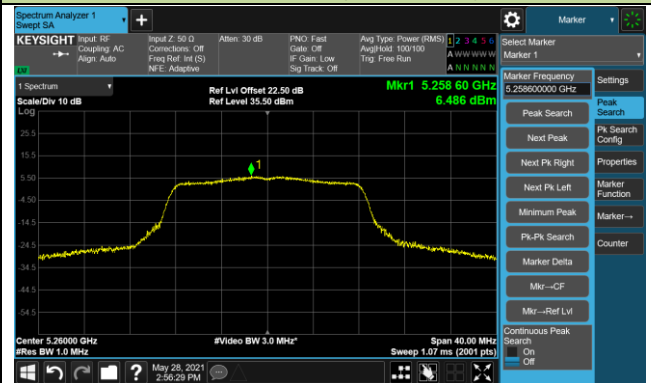

802.11ax-HE40 Power Spectral Density - Ant 0 / Ant 0 + 1

Channel 151 (5755MHz)

Channel 159 (5795MHz)

802.11ax-HE80 Power Spectral Density - Ant 0 / Ant 0 + 1

Channel 42 (5210MHz)

Channel 58 (5290MHz)

Channel 106 (5530MHz)

Channel 122 (5610MHz)

Channel 138 (5690MHz)

Channel 155 (5775MHz)

802.11a Power Spectral Density - Ant 1 / Ant 0 + 1

Channel 36 (5180MHz)

Channel 44 (5220MHz)

Channel 48 (5240MHz)

Channel 52 (5260MHz)

Channel 60 (5300MHz)

Channel 64 (5320MHz)

Channel 100 (5500MHz)

Channel 116 (5580MHz)