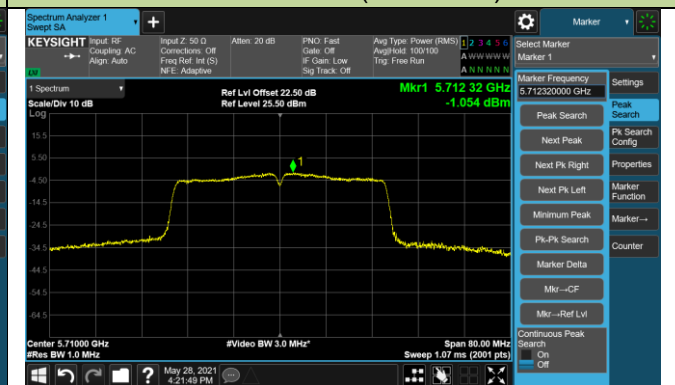

802.11n-HT40 Power Spectral Density - Ant 0 / Ant 0 + 1

Channel 38 (5190MHz)

Channel 44 (5230MHz)

Channel 54 (5270MHz)

Channel 62 (5310MHz)

Channel 102 (5510MHz)

Channel 110 (5550MHz)

Channel 134 (5670MHz)

Channel 142 (5710MHz)

802.11n-HT40 Power Spectral Density - Ant 0 / Ant 0 + 1

Channel 151 (5755MHz)

Channel 159 (5795MHz)

802.11ac-VHT20 Power Spectral Density - Ant 0 / Ant 0 + 1

Channel 36 (5180MHz)

Channel 44 (5220MHz)