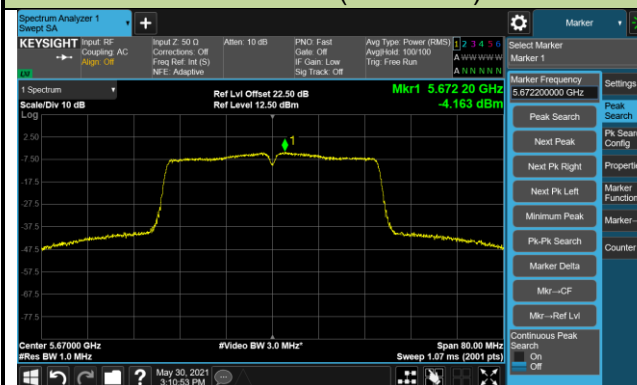

Channel 62 (5310MHz)

Channel 102 (5510MHz)

Channel 110 (5550MHz)

Channel 134 (5670MHz)

Channel 142 (5710MHz)

802.11ac-VHT40 Power Spectral Density - Ant 0 / Ant 0 + 1

Channel 151 (5755MHz)

Channel 159 (5795MHz)

802.11ac-VHT80 Power Spectral Density - Ant 0 / Ant 0 + 1

Channel 42 (5210MHz)

Channel 58 (5290MHz)

Channel 106 (5530MHz)

Channel 122 (5610MHz)

Channel 138 (5690MHz)

Channel 155 (5775MHz)

802.11ax-HE20 Power Spectral Density - Ant 0 / Ant 0 + 1