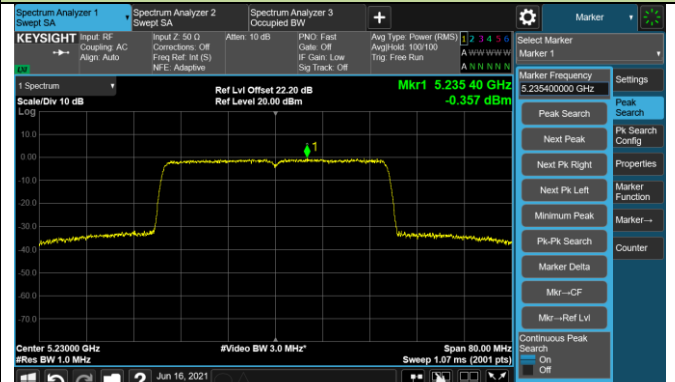

Channel 46 (5230MHz)