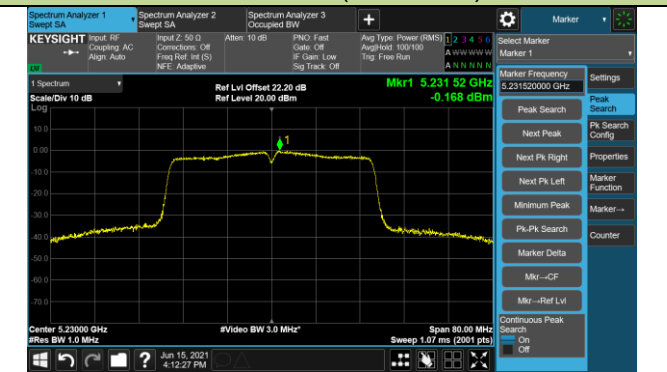

Channel 144 (5720MHz)

Channel 149 (5745MHz)

Channel 157 (5785MHz)

Channel 165 (5825MHz)

802.11ac-VHT40 Power Spectral Density - Ant 0 / Ant 0 + 1

Channel 38 (5190MHz)

Channel 46 (5230MHz)

Channel 54 (5270MHz)

Channel 62 (5310MHz)

Channel 102 (5510MHz)

Channel 110 (5550MHz)

Channel 134 (5670MHz)

Channel 142 (5710MHz)

802.11ac-VHT40 Power Spectral Density - Ant 0 / Ant 0 + 1

Channel 151 (5755MHz)

Channel 159 (5795MHz)