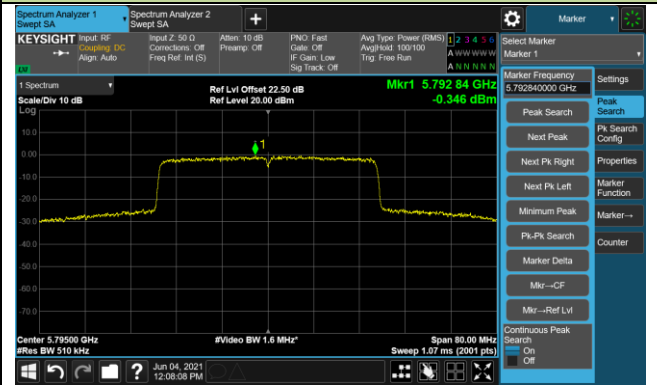

Channel 38 (5190MHz)

Channel 46 (5230MHz)

Channel 54 (5270MHz)

Channel 62 (5310MHz)

Channel 102 (5510MHz)

Channel 110 (5550MHz)

Channel 134 (5670MHz)

Channel 142 (5710MHz)

802.11ax-HE40 Power Spectral Density - Ant 0 / Ant 0 + 1

Channel 151 (5755MHz)

Channel 159 (5795MHz)

802.11ax-HE80 Power Spectral Density - Ant 0 / Ant 0 + 1

Channel 42 (5210MHz)

Channel 58 (5290MHz)

Channel 106 (5530MHz)