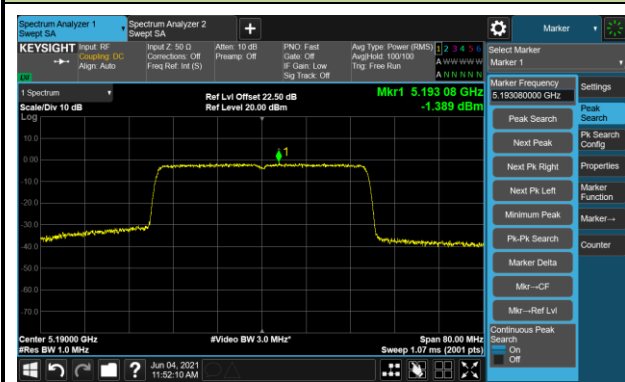

802.11ax-HE40 Power Spectral Density - Ant 0 / Ant 0 + 1

Channel 38 (5190MHz)