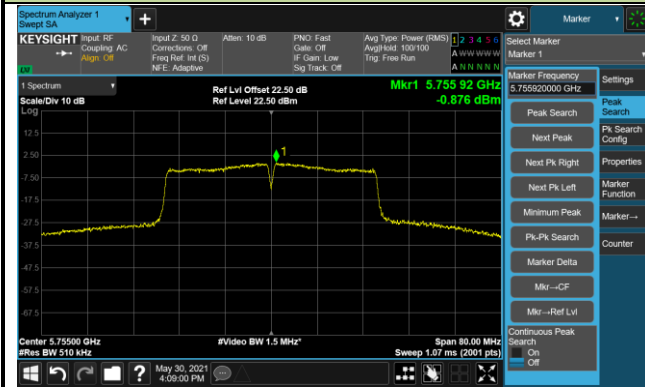

802.11n-HT40 Power Spectral Density - Ant 0 / Ant 0 + 1

Channel 38 (5190MHz)

Channel 44 (5230MHz)

Channel 54 (5270MHz)

Channel 62 (5310MHz)

Channel 102 (5510MHz)

Channel 110 (5550MHz)

Channel 134 (5670MHz)

Channel 142 (5710MHz)

802.11n-HT40 Power Spectral Density - Ant 0 / Ant 0 + 1

Channel 151 (5755MHz)

Channel 159 (5795MHz)

802.11ac-VHT20 Power Spectral Density - Ant 0 / Ant 0 + 1

Channel 36 (5180MHz)

Channel 44 (5220MHz)