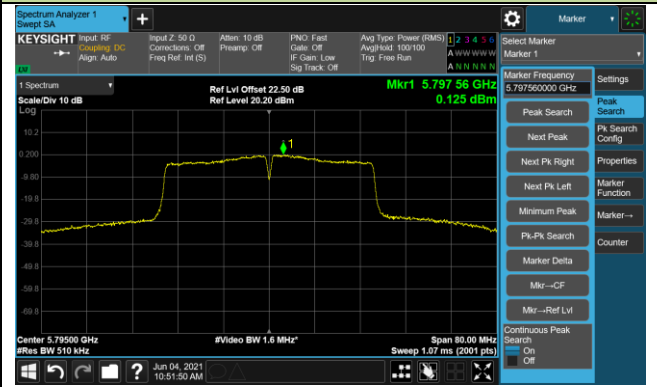

Channel 62 (5310MHz)

Channel 102 (5510MHz)

Channel 110 (5550MHz)

Channel 134 (5670MHz)

Channel 142 (5710MHz)

802.11ac-VHT40 Power Spectral Density - Ant 0 / Ant 0 + 1

Channel 151 (5755MHz)

Channel 159 (5795MHz)

802.11ac-VHT80 Power Spectral Density - Ant 0 / Ant 0 + 1

Channel 42 (5210MHz)

Channel 58 (5290MHz)

Channel 106 (5530MHz)

Channel 122 (5610MHz)

Channel 138 (5690MHz)

Channel 155 (5775MHz)

802.11ax-HE20 Power Spectral Density - Ant 0 / Ant 0 + 1