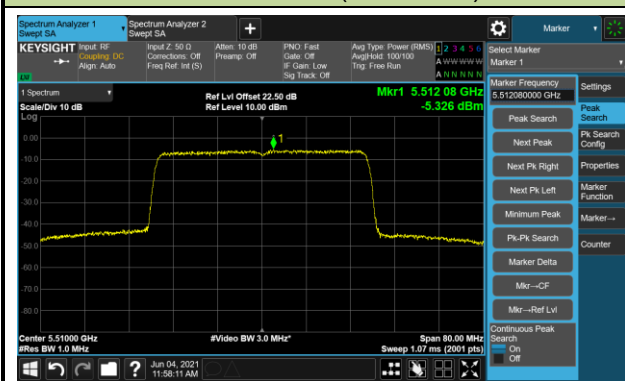

Channel 38 (5190MHz)

Channel 46 (5230MHz)

Channel 54 (5270MHz)

Channel 62 (5310MHz)

Channel 102 (5510MHz)

Channel 110 (5550MHz)

Channel 134 (5670MHz)

Channel 142 (5710MHz)

802.11ax-HE40 Power Spectral Density - Ant 0 / Ant 0 + 1

Channel 151 (5755MHz)

Channel 159 (5795MHz)

802.11ax-HE80 Power Spectral Density - Ant 0 / Ant 0 + 1

Channel 42 (5210MHz)

Channel 58 (5290MHz)

Channel 106 (5530MHz)