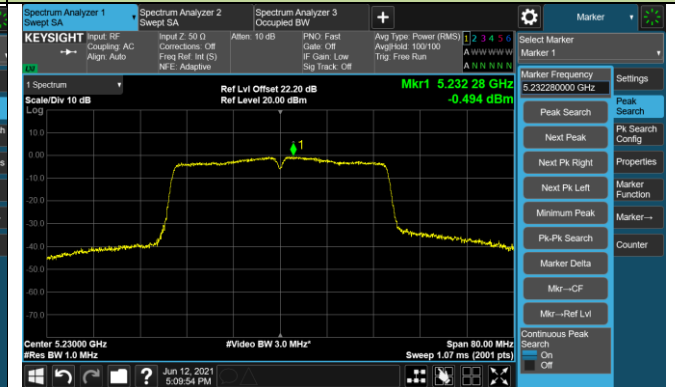

802.11n-HT40 Power Spectral Density - Ant 0 / Ant 0 + 1

Channel 38 (5190MHz)

Channel 44 (5230MHz)

Channel 54 (5270MHz)

Channel 62 (5310MHz)

Channel 102 (5510MHz)

Channel 110 (5550MHz)

Channel 134 (5670MHz)

Channel 142 (5710MHz)

802.11n-HT40 Power Spectral Density - Ant 0 / Ant 0 + 1

Channel 151 (5755MHz)

Channel 159 (5795MHz)

802.11ac-VHT20 Power Spectral Density - Ant 0 / Ant 0 + 1

Channel 36 (5180MHz)

Channel 44 (5220MHz)