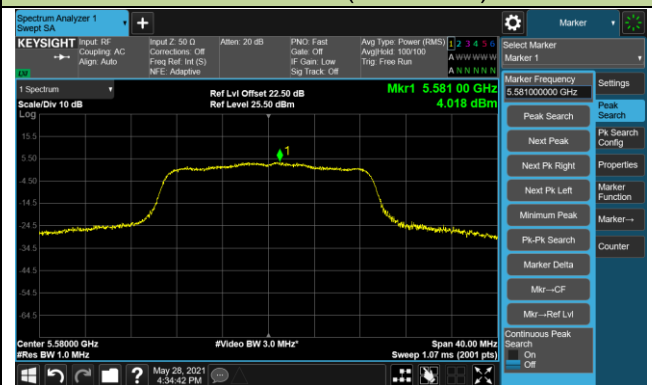

Channel 48 (5240MHz)

Channel 52 (5260MHz)

Channel 60 (5300MHz)

Channel 64 (5320MHz)

Channel 100 (5500MHz)

Channel 116 (5580MHz)

802.11ac-VHT20 Power Spectral Density - Ant 0 / Ant 0 + 1

Channel 140 (5700MHz)

Channel 144 (5720MHz)

Channel 149 (5745MHz)

Channel 157 (5785MHz)

Channel 165 (5825MHz)

802.11ac-VHT40 Power Spectral Density - Ant 0 / Ant 0 + 1

Channel 38 (5190MHz)

Channel 46 (5230MHz)

Channel 54 (5270MHz)