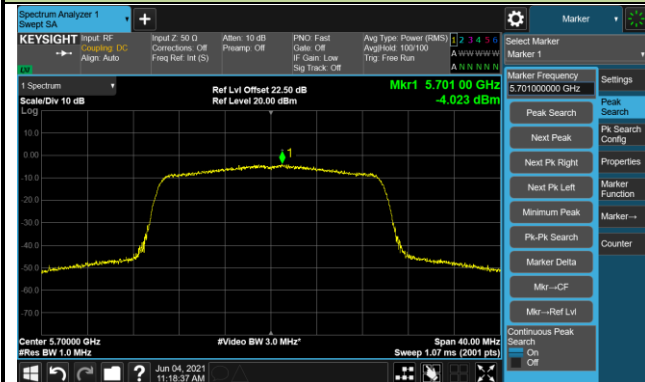

802.11ac-VHT80 Power Spectral Density - Ant 0 / Ant 0 + 1

Channel 42 (5210MHz)

Channel 58 (5290MHz)

Channel 106 (5530MHz)

Channel 122 (5610MHz)

Channel 138 (5690MHz)

Channel 155 (5775MHz)

802.11ax-HE20 Power Spectral Density - Ant 0 / Ant 0 + 1

Channel 36 (5180MHz)

Channel 44 (5220MHz)

Channel 48 (5240MHz)

Channel 52 (5260MHz)

Channel 60 (5300MHz)

Channel 64 (5320MHz)

Channel 100 (5500MHz)

Channel 116 (5580MHz)

802.11ax-HE20 Power Spectral Density - Ant 0 / Ant 0 + 1

Channel 140 (5700MHz)

Channel 144 (5720MHz)

Channel 149 (5745MHz)

Channel 157 (5785MHz)

Channel 165 (5825MHz)

802.11ax-HE40 Power Spectral Density - Ant 0 / Ant 0 + 1