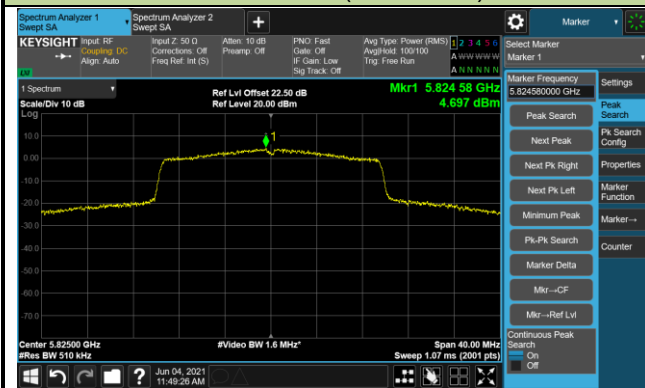

802.11ax-HE20 Power Spectral Density - Ant 0 / Ant 0 + 1

Channel 140 (5700MHz)

Channel 144 (5720MHz)

Channel 149 (5745MHz)

Channel 157 (5785MHz)

Channel 165 (5825MHz)

802.11ax-HE40 Power Spectral Density - Ant 0 / Ant 0 + 1