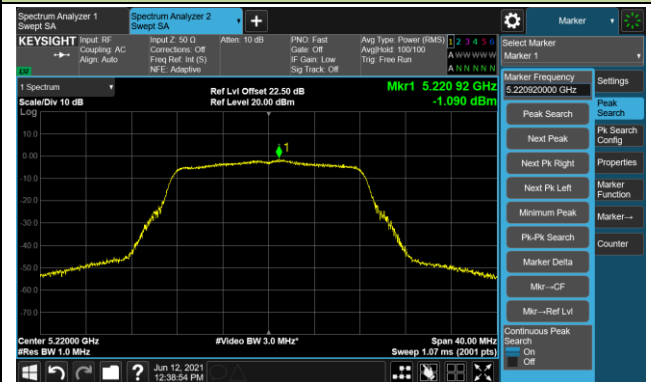

802.11ax-HE40 Power Spectral Density - Ant 0 / Ant 0 + 1

Channel 151 (5755MHz)

Channel 159 (5795MHz)

802.11ax-HE80 Power Spectral Density - Ant 0 / Ant 0 + 1

Channel 42 (5210MHz)

Channel 58 (5290MHz)

Channel 106 (5530MHz)

Channel 122 (5610MHz)

Channel 138 (5690MHz)

Channel 155 (5775MHz)

802.11a Power Spectral Density - Ant 1 / Ant 0 + 1

Channel 36 (5180MHz)

Channel 44 (5220MHz)

Channel 48 (5240MHz)

Channel 52 (5260MHz)

Channel 60 (5300MHz)

Channel 64 (5320MHz)

Channel 100 (5500MHz)

Channel 116 (5580MHz)