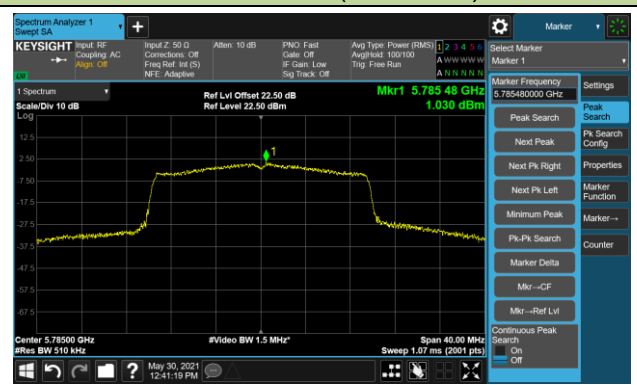

802.11ax-HE20 Power Spectral Density - Ant 0 / Ant 0 + 1

Channel 140 (5700MHz)

Channel 144 (5720MHz)

Channel 149 (5745MHz)

Channel 157 (5785MHz)

Channel 165 (5825MHz)

802.11ax-HE40 Power Spectral Density - Ant 0 / Ant 0 + 1

Channel 38 (5190MHz)

Channel 46 (5230MHz)

Channel 54 (5270MHz)

Channel 62 (5310MHz)

Channel 102 (5510MHz)

Channel 110 (5550MHz)

Channel 134 (5670MHz)

Channel 142 (5710MHz)