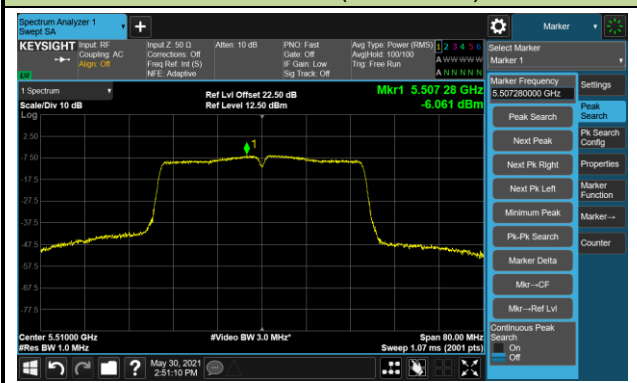

Channel 144 (5720MHz)

Channel 149 (5745MHz)

Channel 157 (5785MHz)

Channel 165 (5825MHz)

802.11ac-VHT40 Power Spectral Density - Ant 0 / Ant 0 + 1

Channel 38 (5190MHz)

Channel 46 (5230MHz)

Channel 54 (5270MHz)

Channel 62 (5310MHz)

Channel 102 (5510MHz)

Channel 110 (5550MHz)

Channel 134 (5670MHz)

Channel 142 (5710MHz)

802.11ac-VHT40 Power Spectral Density - Ant 0 / Ant 0 + 1

Channel 151 (5755MHz)

Channel 159 (5795MHz)