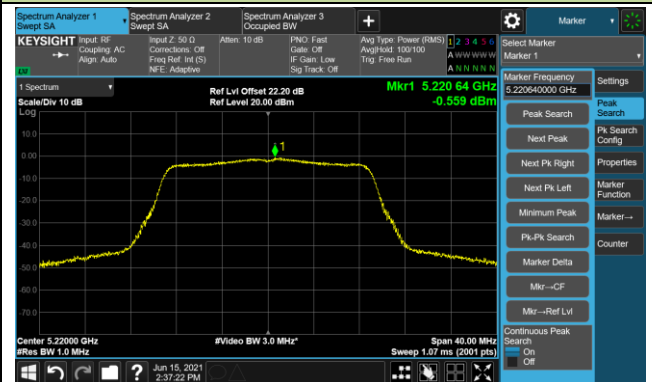

Channel 142 (5710MHz)

802.11n-HT40 Power Spectral Density - Ant 0 / Ant 0 + 1

Channel 151 (5755MHz)

Channel 159 (5795MHz)

802.11ac-VHT20 Power Spectral Density - Ant 0 / Ant 0 + 1

Channel 36 (5180MHz)

Channel 44 (5220MHz)

Channel 48 (5240MHz)

Channel 52 (5260MHz)

Channel 60 (5300MHz)

Channel 64 (5320MHz)

Channel 100 (5500MHz)

Channel 116 (5580MHz)

802.11ac-VHT20 Power Spectral Density - Ant 0 / Ant 0 + 1

Channel 140 (5700MHz)