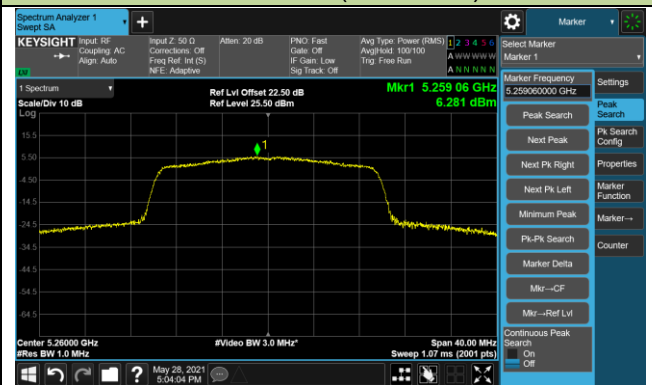

802.11ac-VHT80 Power Spectral Density - Ant 0 / Ant 0 + 1

Channel 42 (5210MHz)

Channel 58 (5290MHz)

Channel 106 (5530MHz)

Channel 122 (5610MHz)

Channel 138 (5690MHz)

Channel 155 (5775MHz)

802.11ax-HE20 Power Spectral Density - Ant 0 / Ant 0 + 1

Channel 36 (5180MHz)

Channel 44 (5220MHz)

Channel 48 (5240MHz)

Channel 52 (5260MHz)

Channel 60 (5300MHz)

Channel 64 (5320MHz)

Channel 100 (5500MHz)

Channel 116 (5580MHz)

802.11ax-HE20 Power Spectral Density - Ant 0 / Ant 0 + 1

Channel 140 (5700MHz)

Channel 144 (5720MHz)

Channel 149 (5745MHz)

Channel 157 (5785MHz)

Channel 165 (5825MHz)

802.11ax-HE40 Power Spectral Density - Ant 0 / Ant 0 + 1