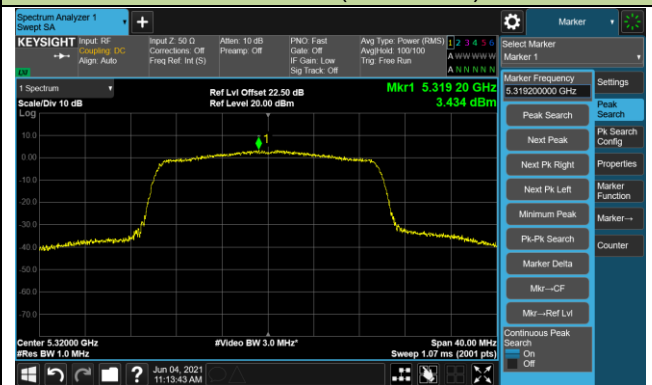

802.11ac-VHT80 Power Spectral Density - Ant 0 / Ant 0 + 1

Channel 42 (5210MHz)

Channel 58 (5290MHz)

Channel 106 (5530MHz)

Channel 122 (5610MHz)

Channel 138 (5690MHz)

Channel 155 (5775MHz)

802.11ax-HE20 Power Spectral Density - Ant 0 / Ant 0 + 1

Channel 36 (5180MHz)

Channel 44 (5220MHz)

Channel 48 (5240MHz)

Channel 52 (5260MHz)

Channel 60 (5300MHz)

Channel 64 (5320MHz)

Channel 100 (5500MHz)

Channel 116 (5580MHz)

802.11ax-HE20 Power Spectral Density - Ant 0 / Ant 0 + 1

Channel 140 (5700MHz)

Channel 144 (5720MHz)

Channel 149 (5745MHz)

Channel 157 (5785MHz)

Channel 165 (5825MHz)

802.11ax-HE40 Power Spectral Density - Ant 0 / Ant 0 + 1