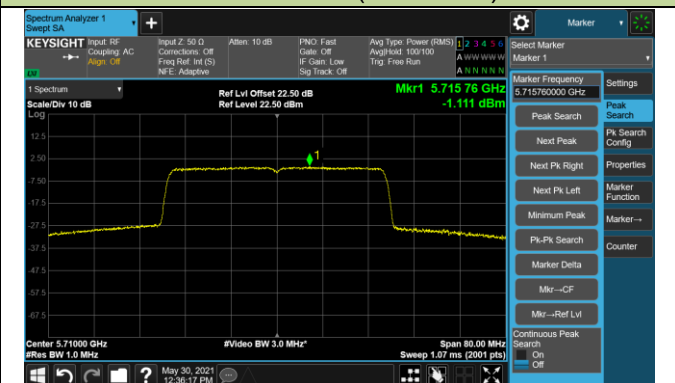

802.11ax-HE20 Power Spectral Density - Ant 0 / Ant 0 + 1

Channel 140 (5700MHz)

Channel 144 (5720MHz)

Channel 149 (5745MHz)

Channel 157 (5785MHz)

Channel 165 (5825MHz)

802.11ax-HE40 Power Spectral Density - Ant 0 / Ant 0 + 1

Channel 38 (5190MHz)

Channel 46 (5230MHz)

Channel 54 (5270MHz)

Channel 62 (5310MHz)

Channel 102 (5510MHz)

Channel 110 (5550MHz)

Channel 134 (5670MHz)

Channel 142 (5710MHz)

802.11ax-HE40 Power Spectral Density - Ant 0 / Ant 0 + 1

Channel 151 (5755MHz)

Channel 159 (5795MHz)

802.11ax-HE80 Power Spectral Density - Ant 0 / Ant 0 + 1

Channel 42 (5210MHz)

Channel 58 (5290MHz)

Channel 106 (5530MHz)