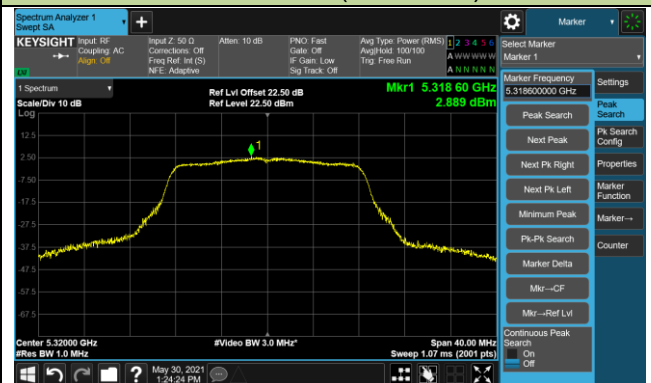

802.11ax-HE40 Power Spectral Density - Ant 0 / Ant 0 + 1

Channel 151 (5755MHz)

Channel 159 (5795MHz)

802.11ax-HE80 Power Spectral Density - Ant 0 / Ant 0 + 1

Channel 42 (5210MHz)

Channel 58 (5290MHz)

Channel 106 (5530MHz)

Channel 122 (5610MHz)

Channel 138 (5690MHz)

Channel 155 (5775MHz)

802.11a Power Spectral Density - Ant 1 / Ant 0 + 1

Channel 36 (5180MHz)

Channel 44 (5220MHz)

Channel 48 (5240MHz)

Channel 52 (5260MHz)

Channel 60 (5300MHz)

Channel 64 (5320MHz)

Channel 100 (5500MHz)

Channel 116 (5580MHz)