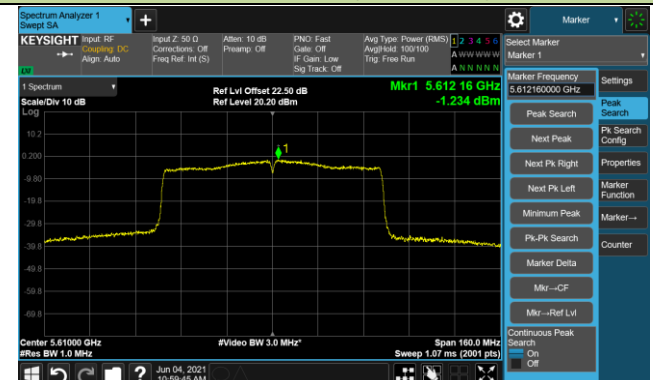

802.11ac-VHT80 Power Spectral Density - Ant 0 / Ant 0 + 1

Channel 42 (5210MHz)

Channel 58 (5290MHz)

Channel 106 (5530MHz)

Channel 122 (5610MHz)

Channel 138 (5690MHz)

Channel 155 (5775MHz)

802.11ax-HE20 Power Spectral Density - Ant 0 / Ant 0 + 1