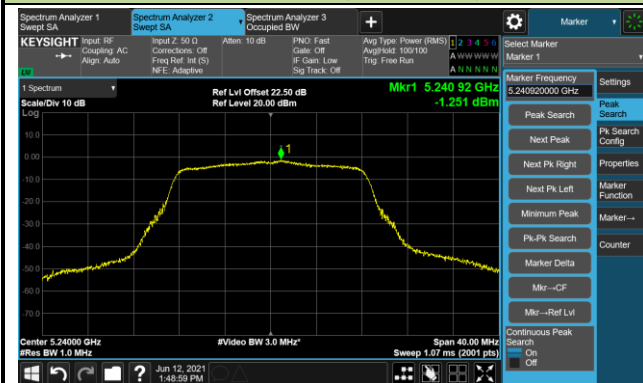

802.11ax-HE40 Power Spectral Density - Ant 0 / Ant 0 + 1

Channel 151 (5755MHz)

Channel 159 (5795MHz)

802.11ax-HE80 Power Spectral Density - Ant 0 / Ant 0 + 1

Channel 42 (5210MHz)

Channel 58 (5290MHz)

Channel 106 (5530MHz)

Channel 122 (5610MHz)

Channel 138 (5690MHz)

Channel 155 (5775MHz)

802.11a Power Spectral Density - Ant 1 / Ant 0 + 1

Channel 36 (5180MHz)

Channel 44 (5220MHz)

Channel 48 (5240MHz)

Channel 52 (5260MHz)

Channel 60 (5300MHz)

Channel 64 (5320MHz)

Channel 100 (5500MHz)

Channel 116 (5580MHz)