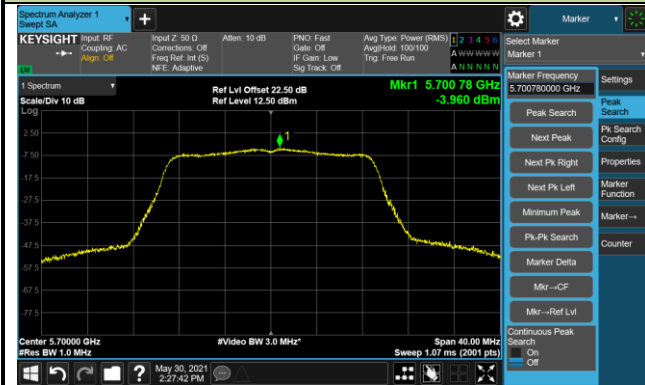

Channel 48 (5240MHz)

Channel 52 (5260MHz)

Channel 60 (5300MHz)

Channel 64 (5320MHz)

Channel 100 (5500MHz)

Channel 116 (5580MHz)

802.11ac-VHT20 Power Spectral Density - Ant 0 / Ant 0 + 1

Channel 140 (5700MHz)

Channel 144 (5720MHz)

Channel 149 (5745MHz)

Channel 157 (5785MHz)

Channel 165 (5825MHz)

802.11ac-VHT40 Power Spectral Density - Ant 0 / Ant 0 + 1

Channel 38 (5190MHz)

Channel 46 (5230MHz)

Channel 54 (5270MHz)