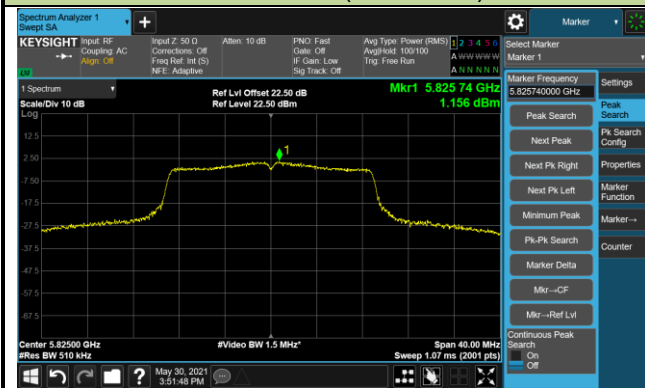

Channel 144 (5720MHz)

Channel 149 (5745MHz)

Channel 157 (5785MHz)

Channel 165 (5825MHz)

802.11ac-VHT40 Power Spectral Density - Ant 0 / Ant 0 + 1

Channel 38 (5190MHz)

Channel 46 (5230MHz)

Channel 54 (5270MHz)

Channel 62 (5310MHz)

Channel 102 (5510MHz)

Channel 110 (5550MHz)

Channel 134 (5670MHz)

Channel 142 (5710MHz)

802.11ac-VHT40 Power Spectral Density - Ant 0 / Ant 0 + 1

Channel 151 (5755MHz)

Channel 159 (5795MHz)