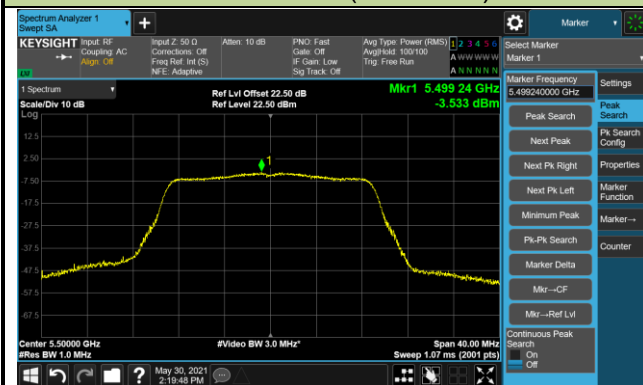

Channel 48 (5240MHz)

Channel 52 (5260MHz)

Channel 60 (5300MHz)

Channel 64 (5320MHz)

Channel 100 (5500MHz)

Channel 116 (5580MHz)

802.11ac-VHT20 Power Spectral Density - Ant 0 / Ant 0 + 1

Channel 140 (5700MHz)

Channel 144 (5720MHz)

Channel 149 (5745MHz)

Channel 157 (5785MHz)

Channel 165 (5825MHz)

802.11ac-VHT40 Power Spectral Density - Ant 0 / Ant 0 + 1

Channel 38 (5190MHz)

Channel 46 (5230MHz)

Channel 54 (5270MHz)