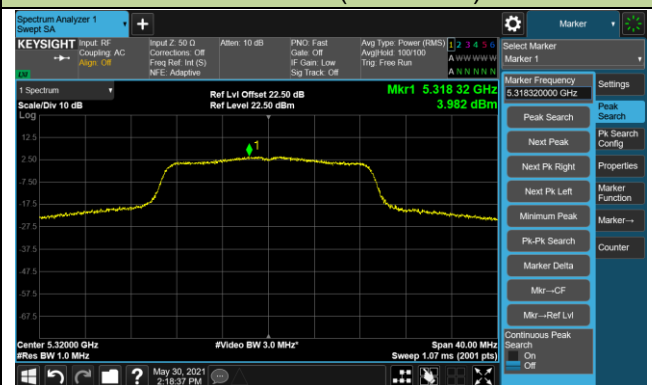

Channel 48 (5240MHz)

Channel 52 (5260MHz)

Channel 60 (5300MHz)

Channel 64 (5320MHz)

Channel 100 (5500MHz)

Channel 116 (5580MHz)

802.11ac-VHT20 Power Spectral Density - Ant 0 / Ant 0 + 1

Channel 140 (5700MHz)

Channel 144 (5720MHz)

Channel 149 (5745MHz)

Channel 157 (5785MHz)

Channel 165 (5825MHz)

802.11ac-VHT40 Power Spectral Density - Ant 0 / Ant 0 + 1

Channel 38 (5190MHz)

Channel 46 (5230MHz)

Channel 54 (5270MHz)