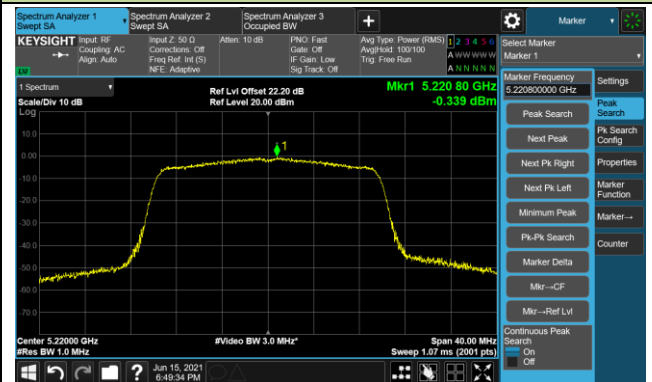

Channel 44 (5220MHz)