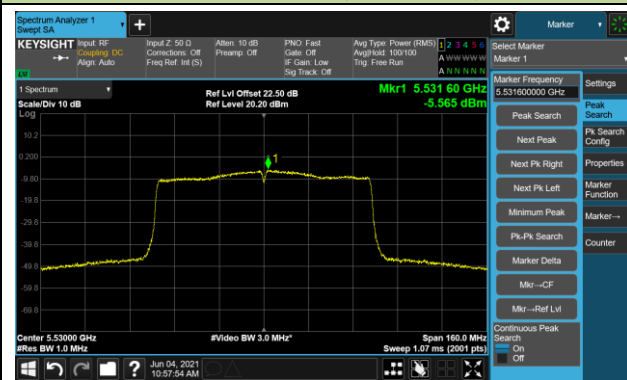

802.11ac-VHT80 Power Spectral Density - Ant 0 / Ant 0 + 1

Channel 42 (5210MHz)

Channel 58 (5290MHz)

Channel 106 (5530MHz)

Channel 122 (5610MHz)

Channel 138 (5690MHz)

Channel 155 (5775MHz)

802.11ax-HE20 Power Spectral Density - Ant 0 / Ant 0 + 1