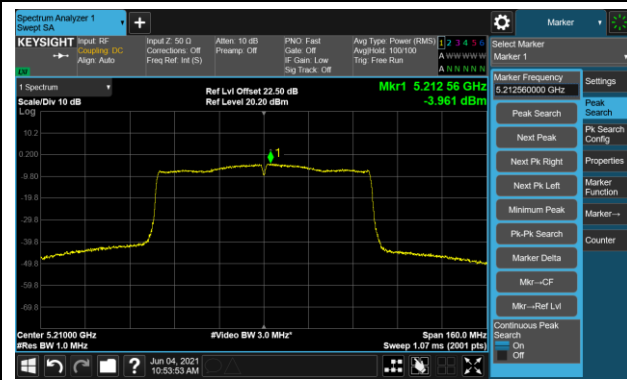

Channel 62 (5310MHz)

Channel 102 (5510MHz)

Channel 110 (5550MHz)

Channel 134 (5670MHz)

Channel 142 (5710MHz)

802.11ac-VHT40 Power Spectral Density - Ant 0 / Ant 0 + 1

Channel 151 (5755MHz)

Channel 159 (5795MHz)

802.11ac-VHT80 Power Spectral Density - Ant 0 / Ant 0 + 1

Channel 42 (5210MHz)

Channel 58 (5290MHz)

Channel 106 (5530MHz)

Channel 122 (5610MHz)

Channel 138 (5690MHz)

Channel 155 (5775MHz)

802.11ax-HE20 Power Spectral Density - Ant 0 / Ant 0 + 1