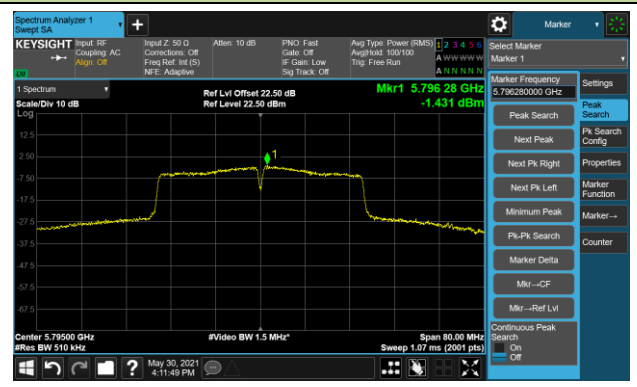

Channel 142 (5710MHz)

802.11n-HT40 Power Spectral Density - Ant 0 / Ant 0 + 1

Channel 151 (5755MHz)

Channel 159 (5795MHz)

802.11ac-VHT20 Power Spectral Density - Ant 0 / Ant 0 + 1

Channel 36 (5180MHz)

Channel 44 (5220MHz)

Channel 48 (5240MHz)

Channel 52 (5260MHz)

Channel 60 (5300MHz)

Channel 64 (5320MHz)

Channel 100 (5500MHz)

Channel 116 (5580MHz)

802.11ac-VHT20 Power Spectral Density - Ant 0 / Ant 0 + 1

Channel 140 (5700MHz)