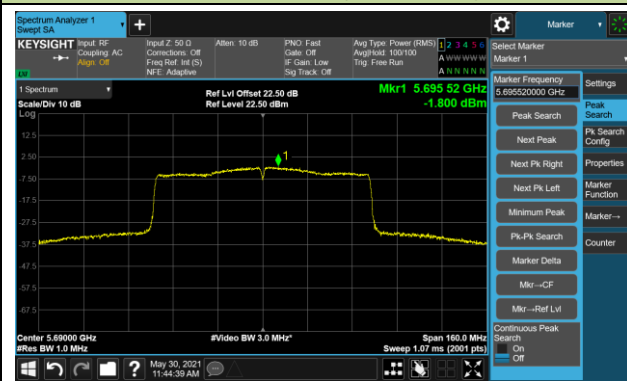

802.11ac-VHT80 Power Spectral Density - Ant 0 / Ant 0 + 1

Channel 42 (5210MHz)

Channel 58 (5290MHz)

Channel 106 (5530MHz)

Channel 122 (5610MHz)

Channel 138 (5690MHz)

Channel 155 (5775MHz)

802.11ax-HE20 Power Spectral Density - Ant 0 / Ant 0 + 1