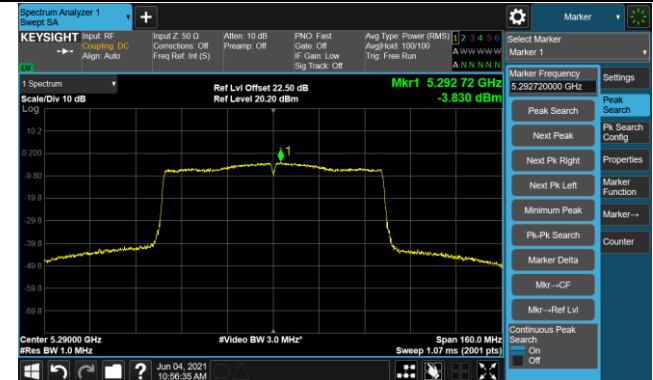

Channel 62 (5310MHz)

Channel 102 (5510MHz)

Channel 110 (5550MHz)

Channel 134 (5670MHz)

Channel 142 (5710MHz)

802.11ac-VHT40 Power Spectral Density - Ant 0 / Ant 0 + 1

Channel 151 (5755MHz)

Channel 159 (5795MHz)

802.11ac-VHT80 Power Spectral Density - Ant 0 / Ant 0 + 1

Channel 42 (5210MHz)

Channel 58 (5290MHz)

Channel 106 (5530MHz)

Channel 122 (5610MHz)

Channel 138 (5690MHz)

Channel 155 (5775MHz)

802.11ax-HE20 Power Spectral Density - Ant 0 / Ant 0 + 1