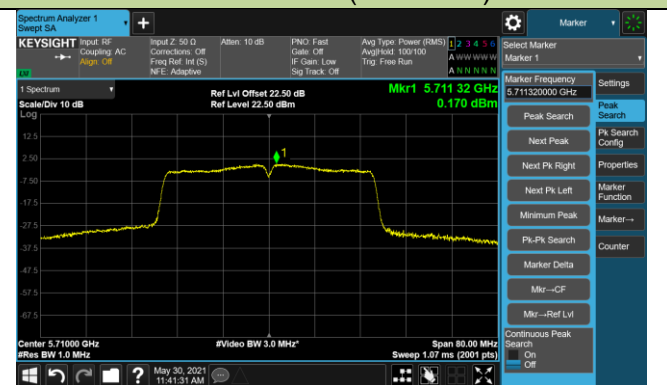

Channel 62 (5310MHz)

Channel 102 (5510MHz)

Channel 110 (5550MHz)

Channel 134 (5670MHz)

Channel 142 (5710MHz)

802.11ac-VHT40 Power Spectral Density - Ant 0 / Ant 0 + 1

Channel 151 (5755MHz)

Channel 159 (5795MHz)

802.11ac-VHT80 Power Spectral Density - Ant 0 / Ant 0 + 1

Channel 42 (5210MHz)

Channel 58 (5290MHz)

Channel 106 (5530MHz)

Channel 122 (5610MHz)

Channel 138 (5690MHz)

Channel 155 (5775MHz)

802.11ax-HE20 Power Spectral Density - Ant 0 / Ant 0 + 1