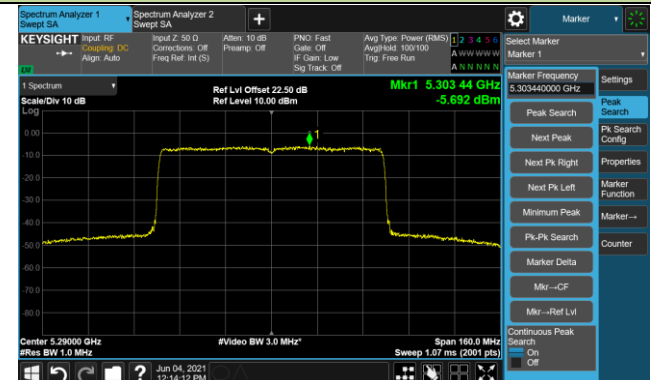

802.11ax-HE40 Power Spectral Density - Ant 0 / Ant 0 + 1

Channel 151 (5755MHz)

Channel 159 (5795MHz)

802.11ax-HE80 Power Spectral Density - Ant 0 / Ant 0 + 1

Channel 42 (5210MHz)

Channel 58 (5290MHz)

Channel 106 (5530MHz)

Channel 122 (5610MHz)

Channel 138 (5690MHz)

Channel 155 (5775MHz)

802.11a Power Spectral Density - Ant 1 / Ant 0 + 1

Channel 36 (5180MHz)

Channel 44 (5220MHz)

Channel 48 (5240MHz)

Channel 52 (5260MHz)