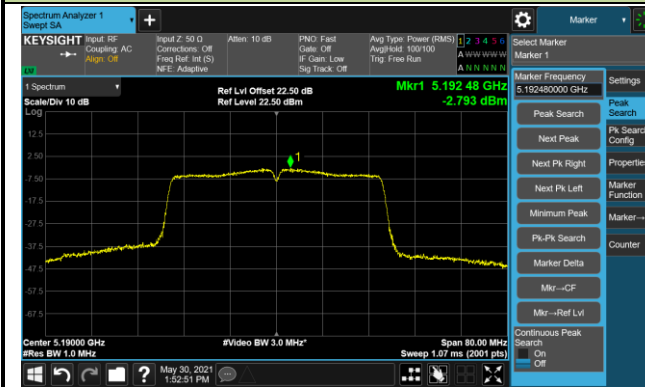

802.11n-HT40 Power Spectral Density - Ant 0 / Ant 0 + 1

Channel 38 (5190MHz)

Channel 44 (5230MHz)

Channel 54 (5270MHz)

Channel 62 (5310MHz)

Channel 102 (5510MHz)

Channel 110 (5550MHz)

Channel 134 (5670MHz)

Channel 142 (5710MHz)

802.11n-HT40 Power Spectral Density - Ant 0 / Ant 0 + 1

Channel 151 (5755MHz)

Channel 159 (5795MHz)

802.11ac-VHT20 Power Spectral Density - Ant 0 / Ant 0 + 1

Channel 36 (5180MHz)

Channel 44 (5220MHz)