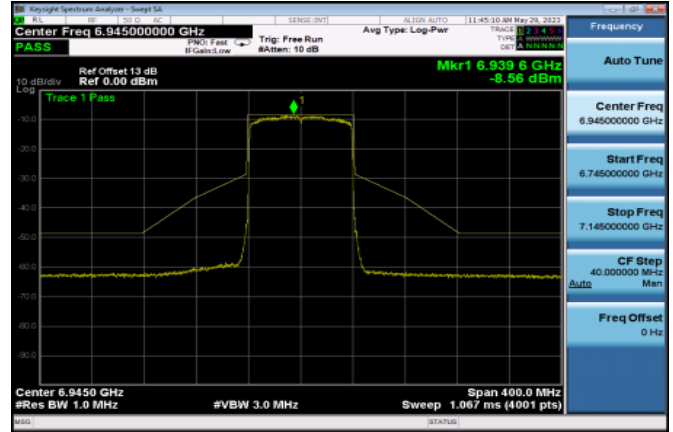

Channel 199