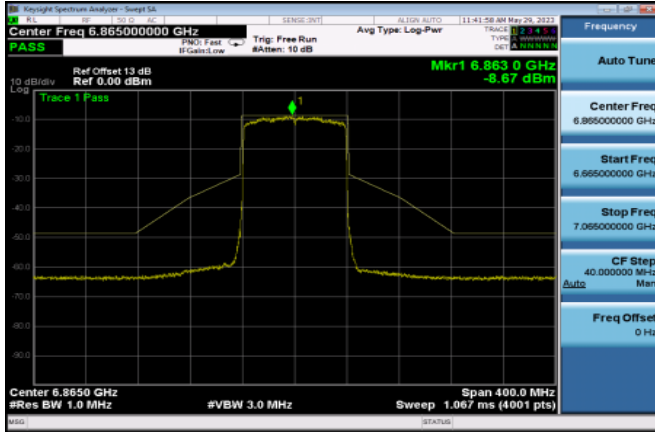

Channel 151

Channel 167

Channel 183

Channel 199

Channel 215

802.11ax HE160

<Chain 0>