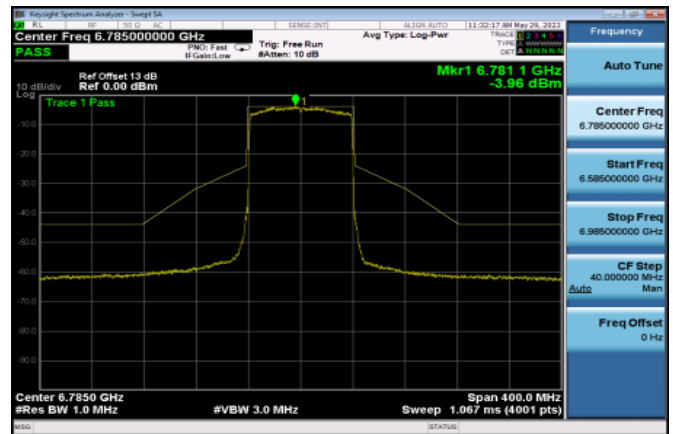

Channel 151

Channel 167

Channel 183

Channel 199

Channel 215

802.11ax HE160

<Chain 0>