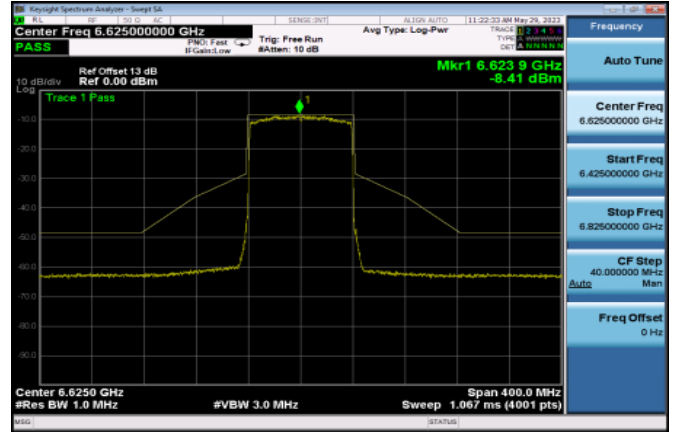

Channel 151

Channel 167

Channel 183

Channel 199

Channel 215

802.11ax HE160

<Chain 0>