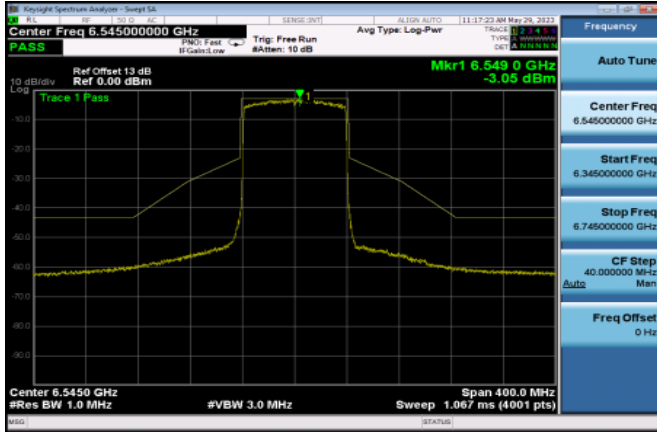

Channel 119