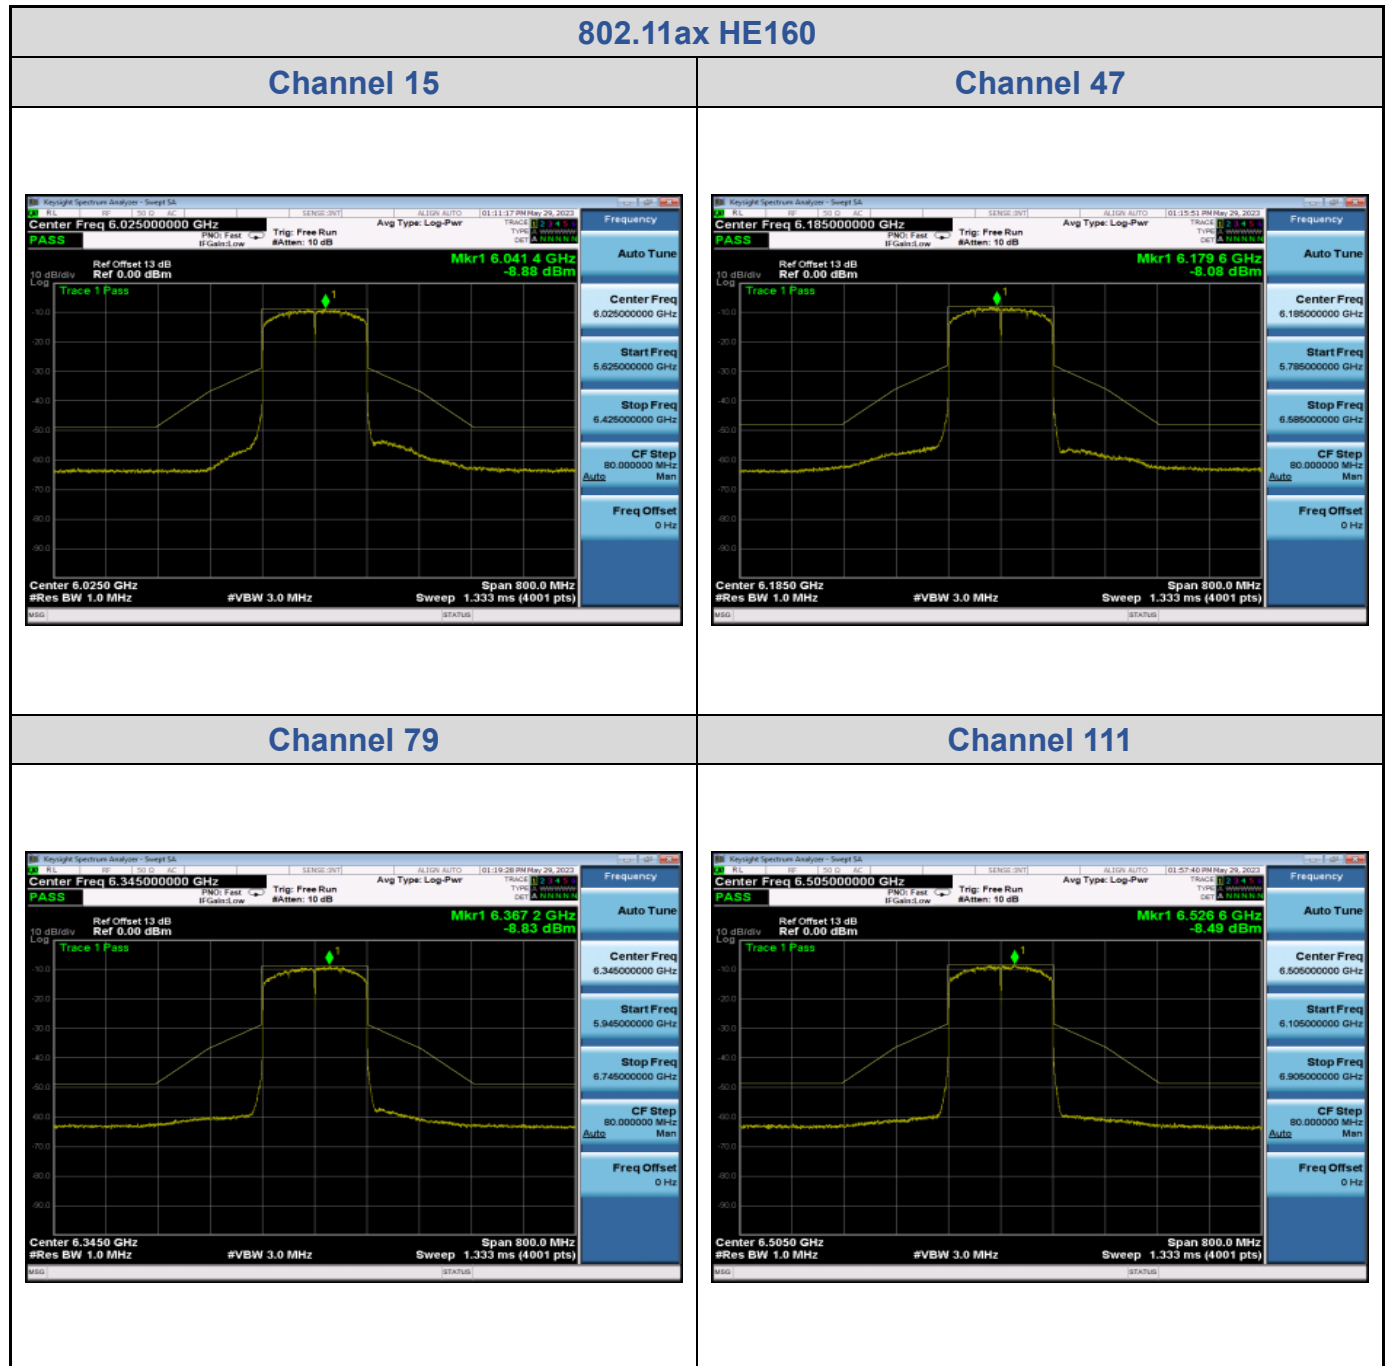

Channel 151

Channel 167

Channel 183

Channel 199

Channel 215

802.11ax HE160

<Chain 0>