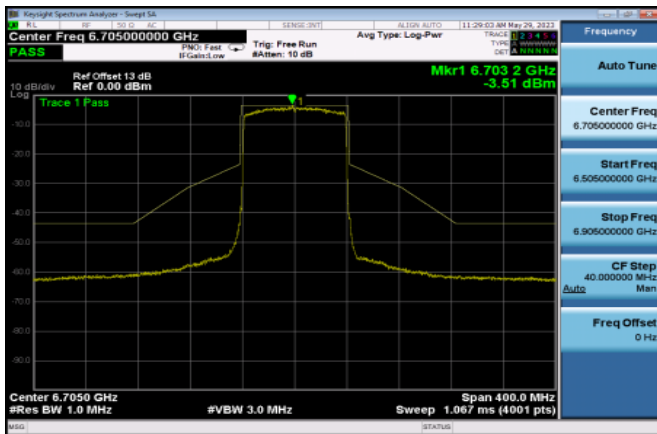

Channel 151

Channel 167

Channel 183

Channel 199

Channel 215

802.11ax HE160

<Chain 0>