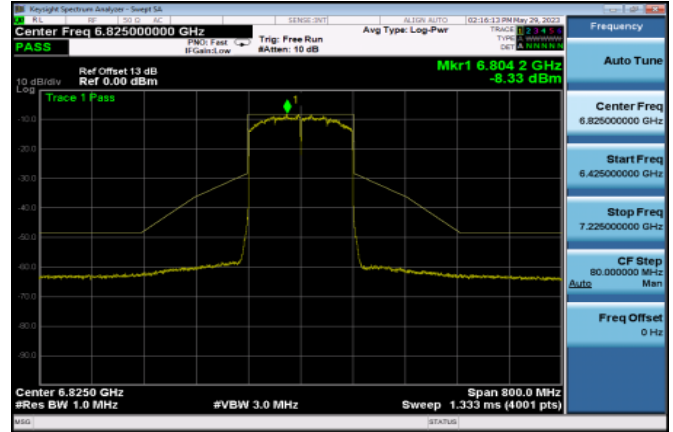

Channel 175