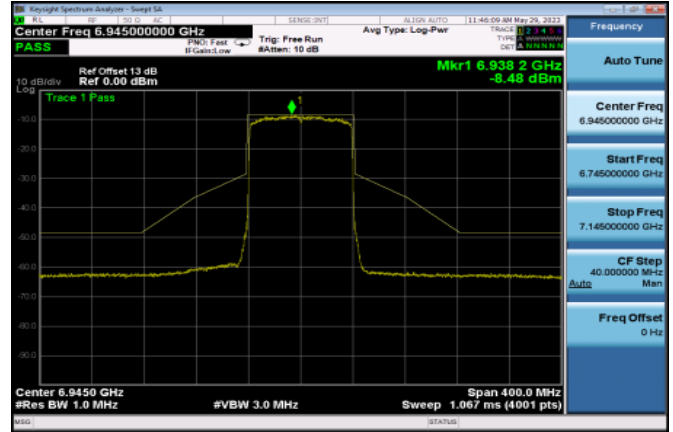

Channel 151

Channel 167

Channel 183

Channel 199

Channel 215

802.11ax HE160

<Chain 0>