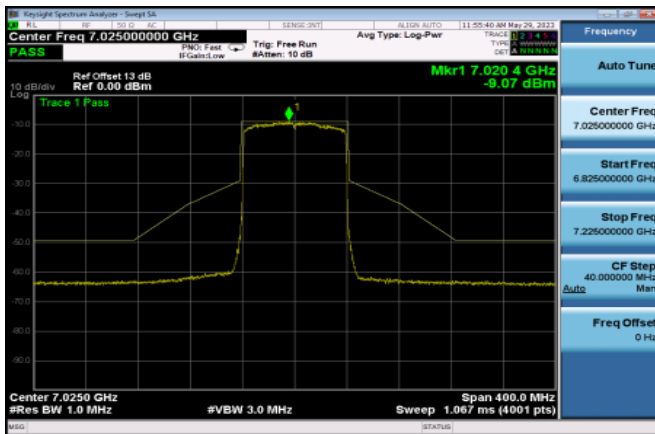

Channel 215