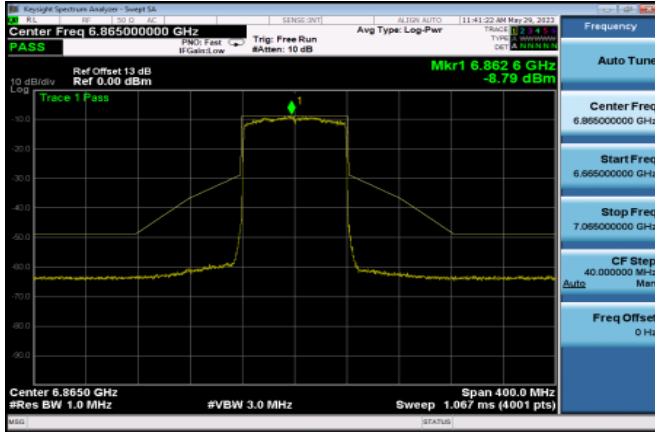

Channel 183