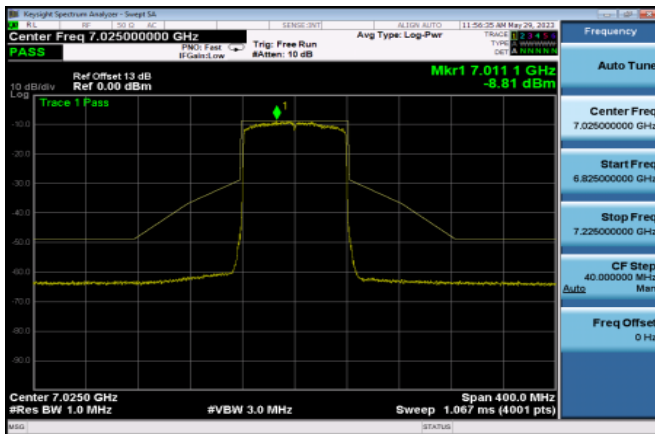

Channel 151

Channel 167

Channel 183

Channel 199

Channel 215

802.11ax HE160

<Chain 0>