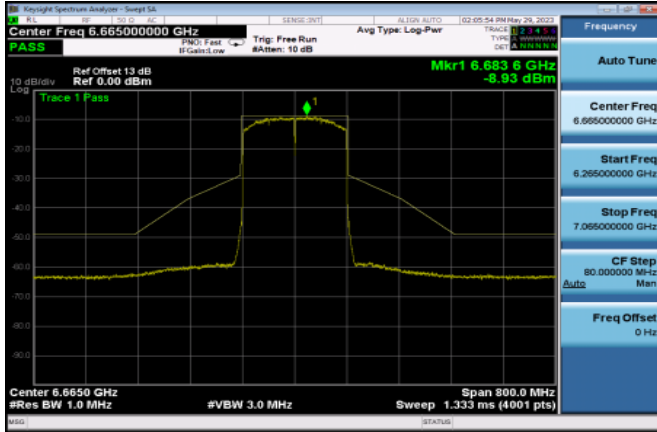

Channel 143