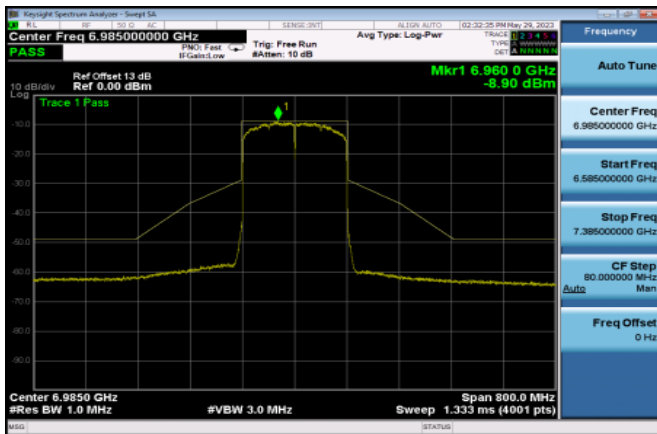

Channel 207