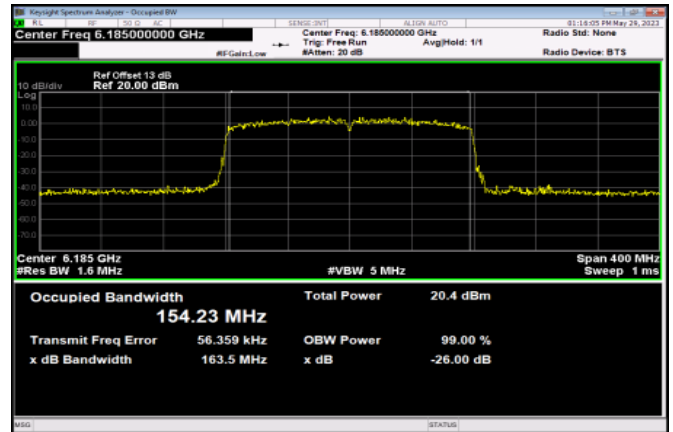

Channel 207

<Chain 1>

802.11ax HE160

Channel 15

Channel 47

Channel 79

Channel 111

Channel 143