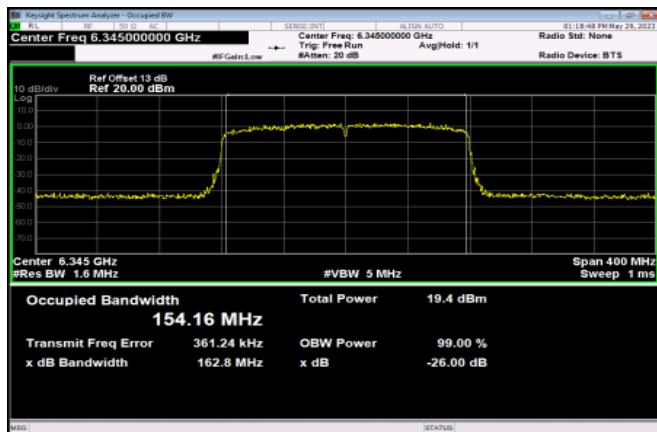

<Chain 0>

802.11ax HE160

Channel 15

Channel 47

Channel 79

Channel 111

Channel 143

Channel 175