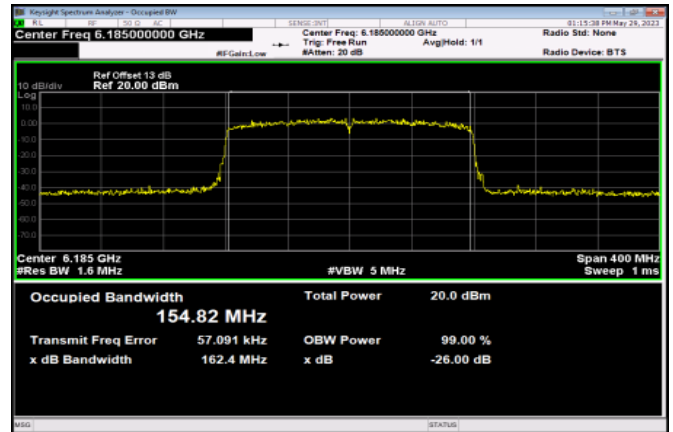

<Chain 0>

802.11ax HE160

Channel 15

Channel 47

Channel 79

Channel 111