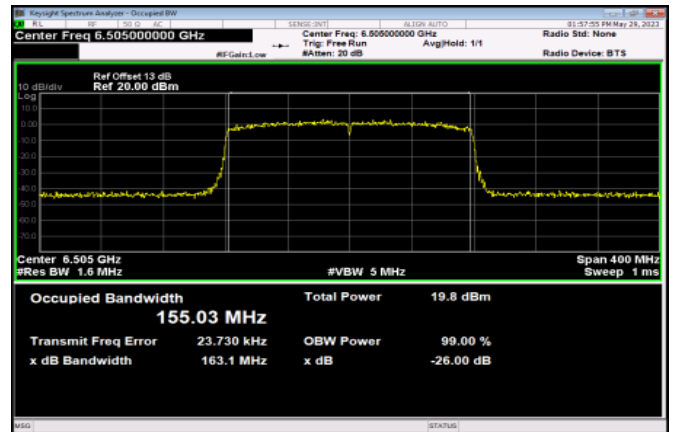

Channel 207

<Chain 1>

802.11ax HE160

Channel 15

Channel 47

Channel 79

Channel 111

Channel 143