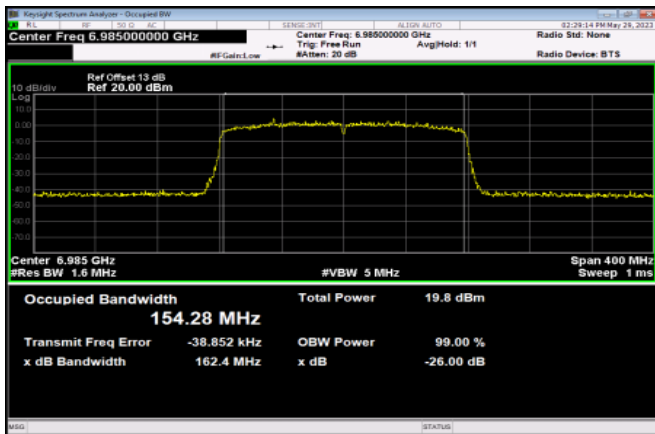

Channel 207