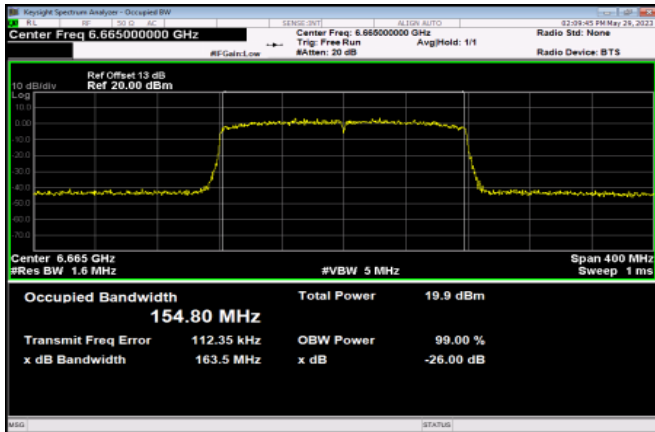

Channel 143