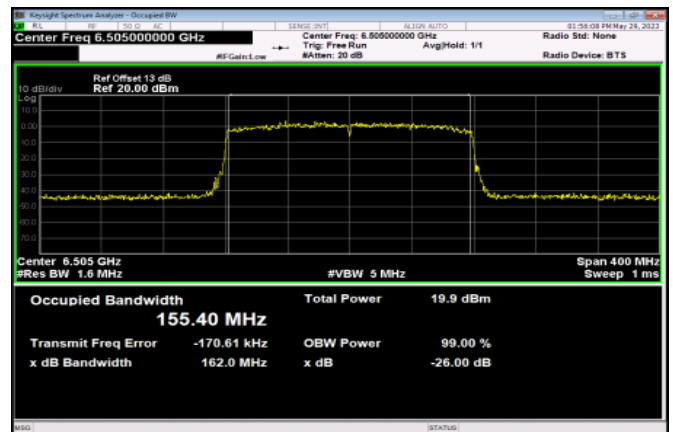

<Chain 0>

802.11ax HE160

Channel 15

Channel 47

Channel 79

Channel 111

Channel 143

Channel 175