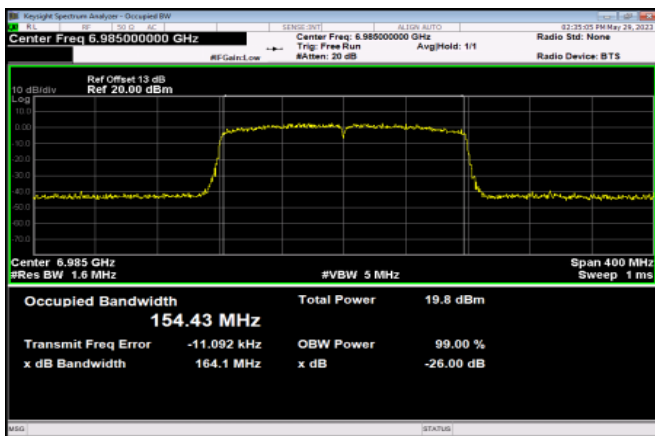

Channel 207