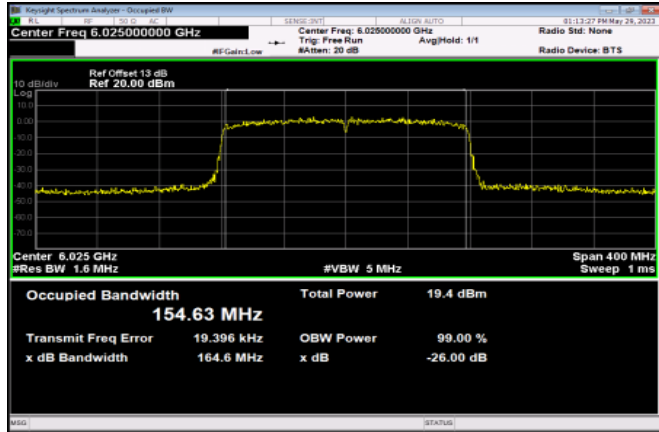

<Chain 3>

802.11ax HE160

Channel 15