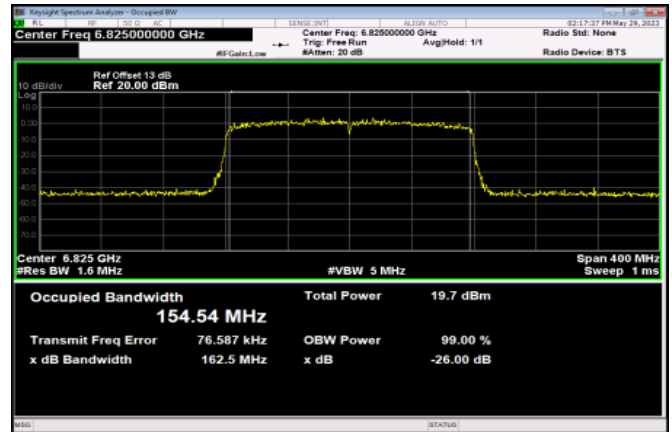

Channel 175