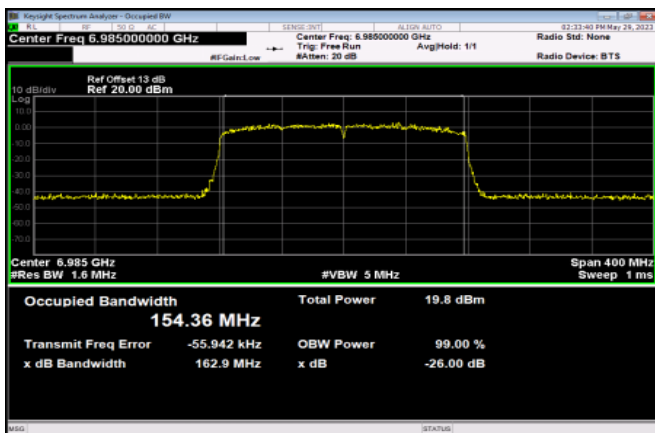

Channel 207