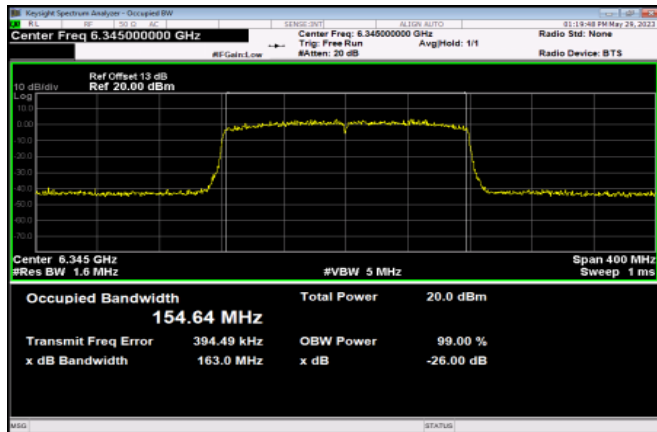

Channel 207

<Chain 1>

802.11ax HE160

Channel 15

Channel 47

Channel 79

Channel 111

Channel 143