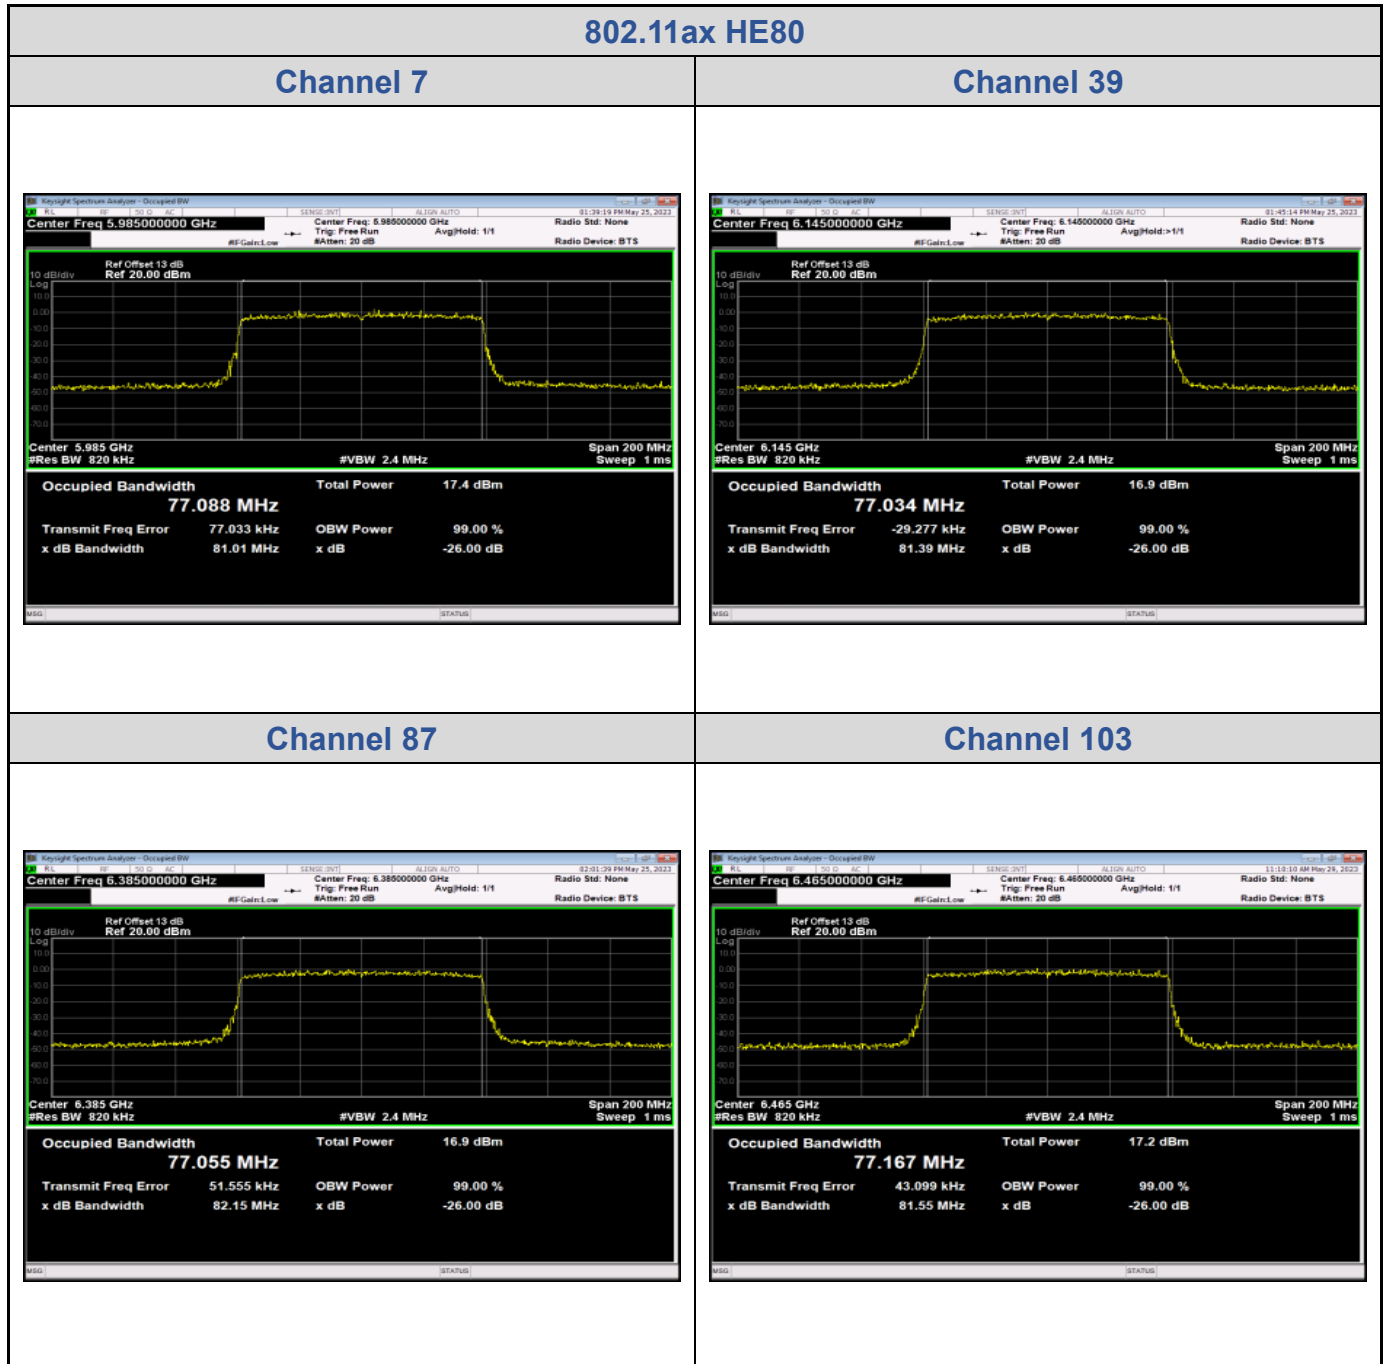

<Chain 0>

Channel 119

Channel 135

Channel 151

Channel 167

Channel 183

Channel 199

Channel 215

<Chain 1>

Channel 119

Channel 135

Channel 151

Channel 167

Channel 183

Channel 199

Channel 215