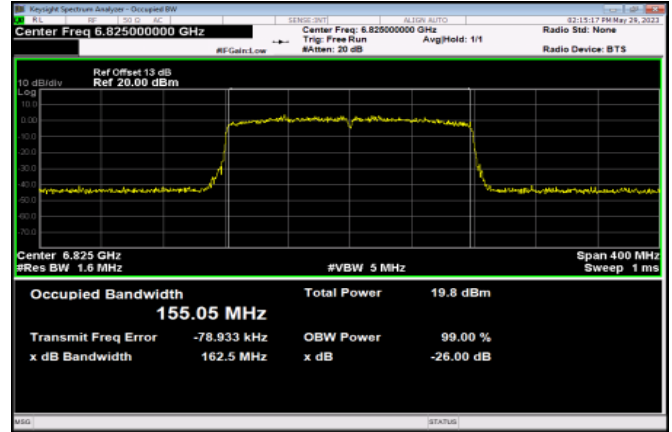

<Chain 0>

802.11ax HE160

Channel 15

Channel 47

Channel 79

Channel 111

Channel 143

Channel 175