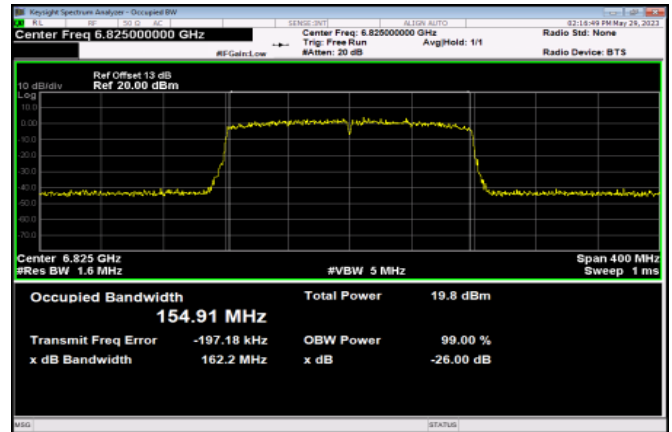

Channel 175