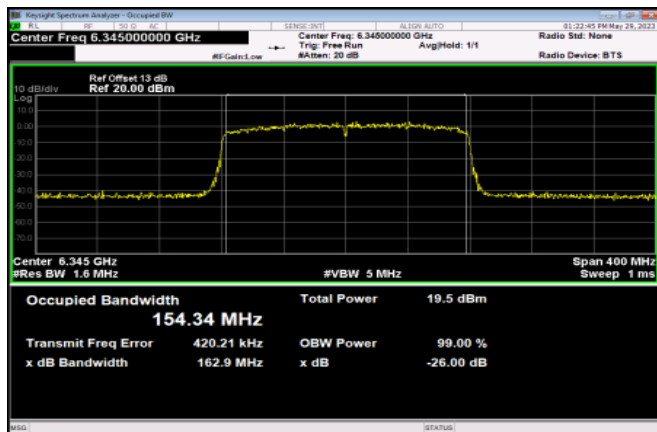

Channel 175

Channel 207

<Chain 2>

802.11ax HE160

Channel 15

Channel 47

Channel 79

Channel 111