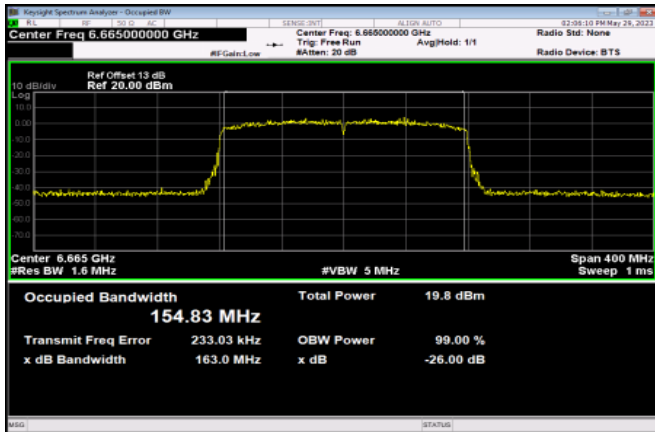

Channel 207

<Chain 1>

802.11ax HE160

Channel 15

Channel 47

Channel 79

Channel 111

Channel 143