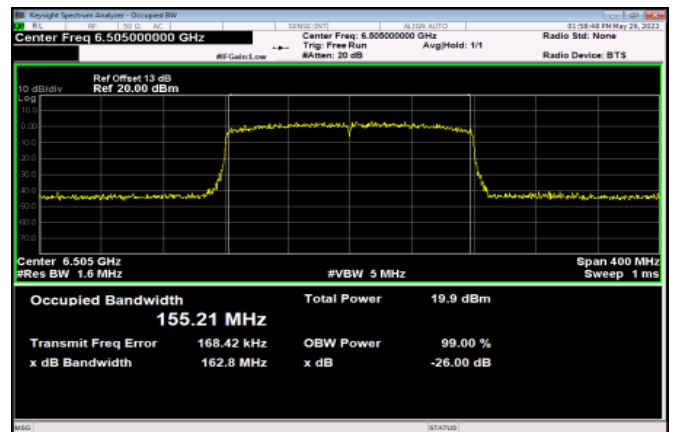

Channel 175

Channel 207

<Chain 2>

802.11ax HE160

Channel 15

Channel 47

Channel 79

Channel 111