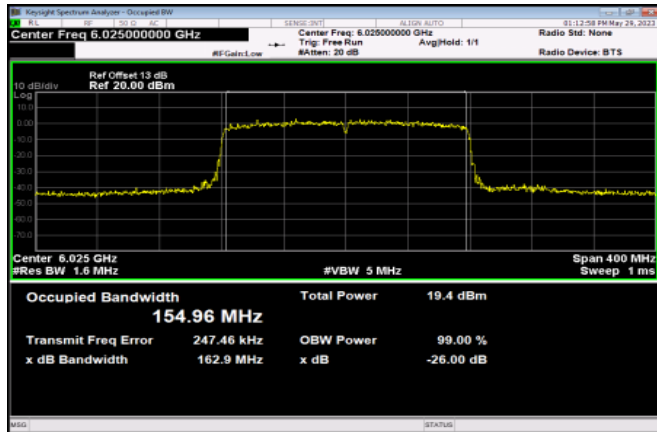

Channel 175

Channel 207

<Chain 2>

802.11ax HE160

Channel 15

Channel 47

Channel 79

Channel 111