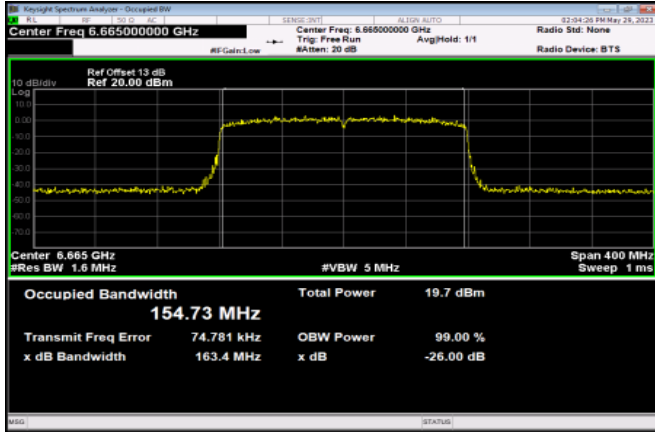

<Chain 0>

802.11ax HE160

Channel 15

Channel 47

Channel 79

Channel 111

Channel 143

Channel 175