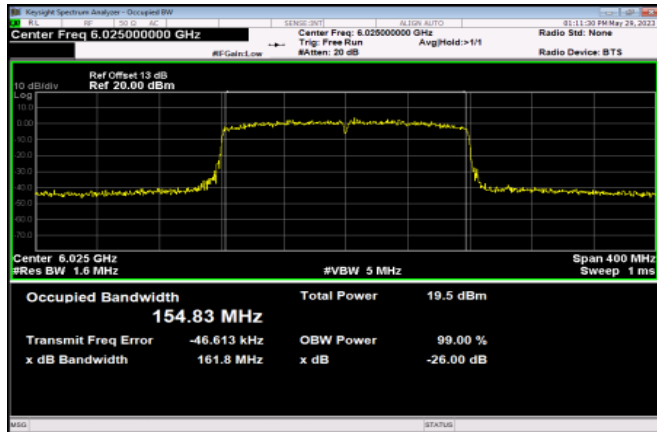

<Chain 1>

802.11ax HE160

Channel 15