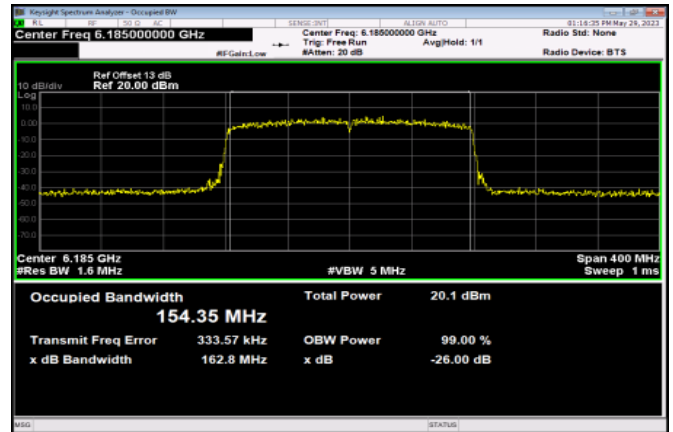

Channel 175

Channel 207

<Chain 2>

802.11ax HE160

Channel 15

Channel 47

Channel 79

Channel 111