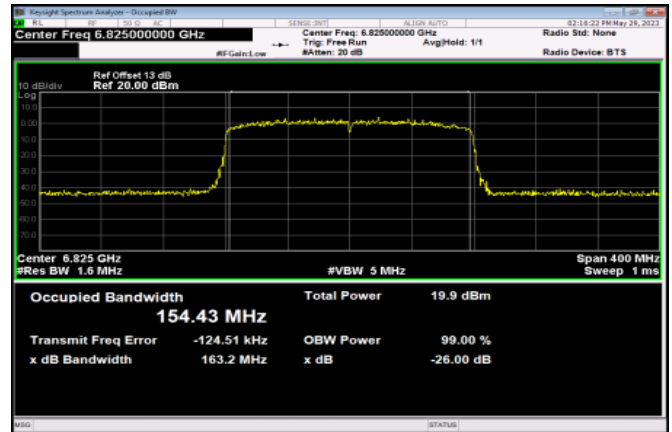

Channel 175