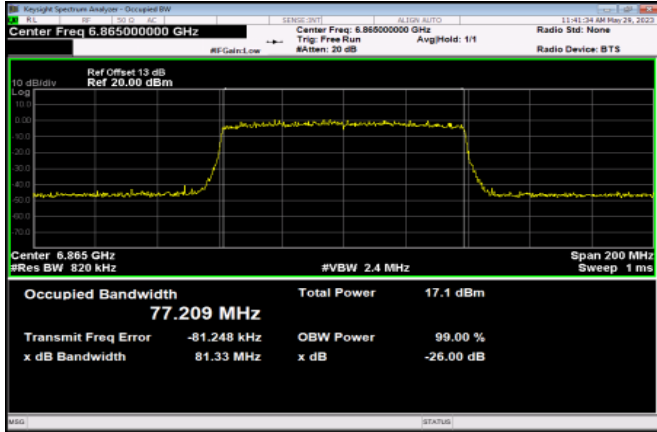

Channel 119

Channel 135

Channel 151

Channel 167

Channel 183

Channel 199

Channel 215

802.11ax HE160