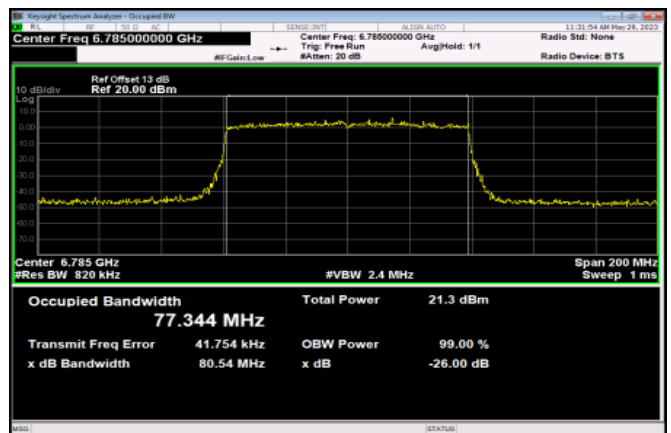

Channel 119

Channel 135

Channel 151

Channel 167

Channel 183

Channel 199

Channel 215

802.11ax HE160