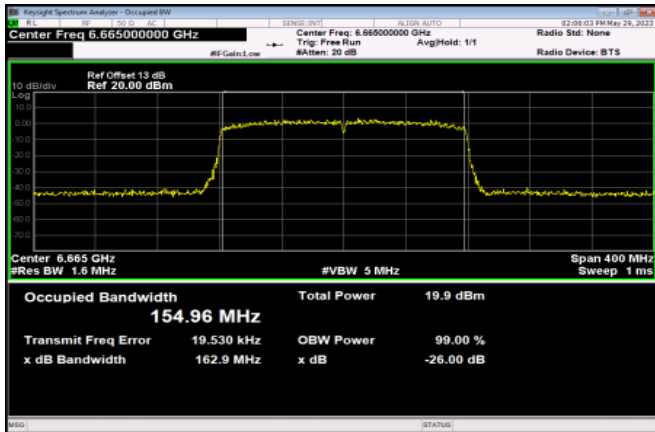

Channel 207

<Chain 1>

802.11ax HE160

Channel 15

Channel 47

Channel 79

Channel 111

Channel 143