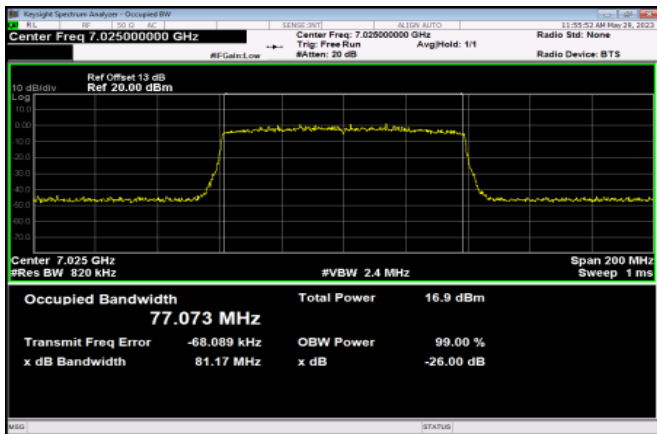

Channel 119

Channel 135

Channel 151

Channel 167

Channel 183

Channel 199

Channel 215

802.11ax HE160