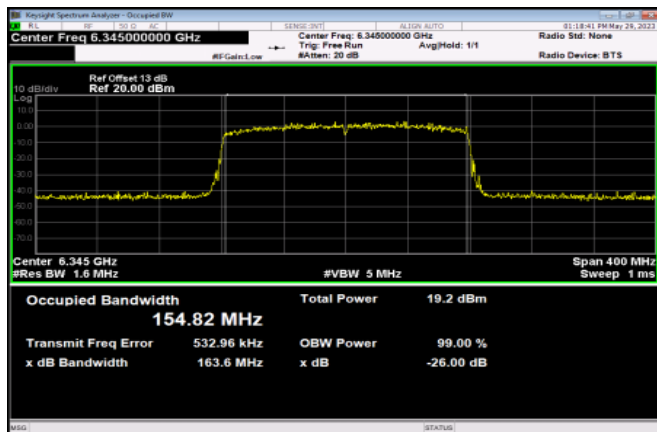

<Chain 0>

802.11ax HE160

Channel 15

Channel 47

Channel 79

Channel 111

Channel 143

Channel 175