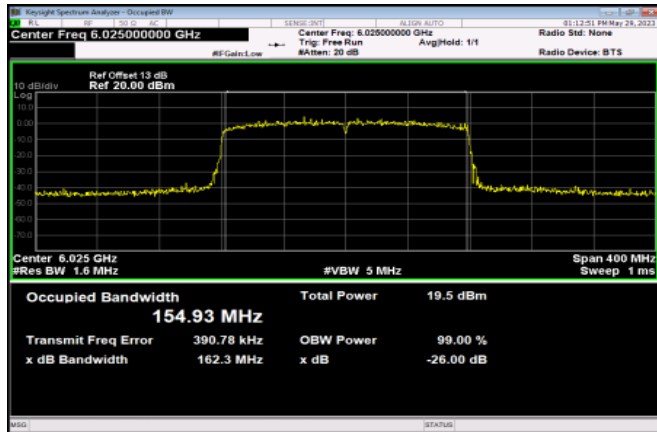

Channel 175

Channel 207

<Chain 2>

802.11ax HE160

Channel 15

Channel 47

Channel 79

Channel 111