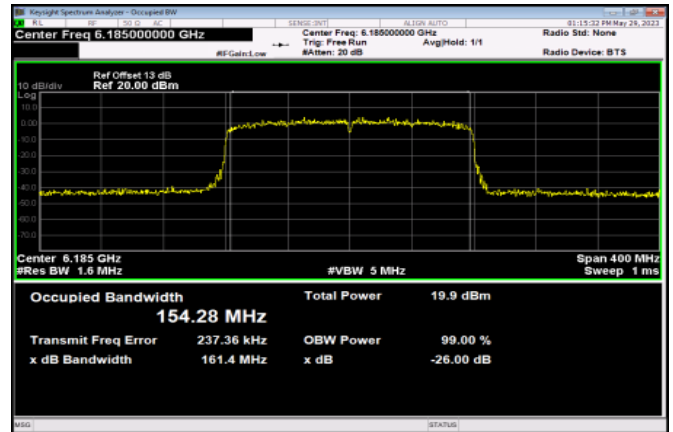

<Chain 0>

802.11ax HE160

Channel 15

Channel 47

Channel 79

Channel 111