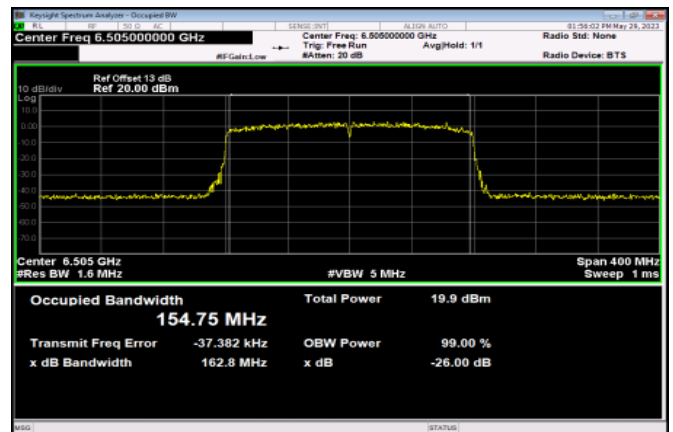

<Chain 0>

802.11ax HE160

Channel 15

Channel 47

Channel 79

Channel 111

Channel 143

Channel 175