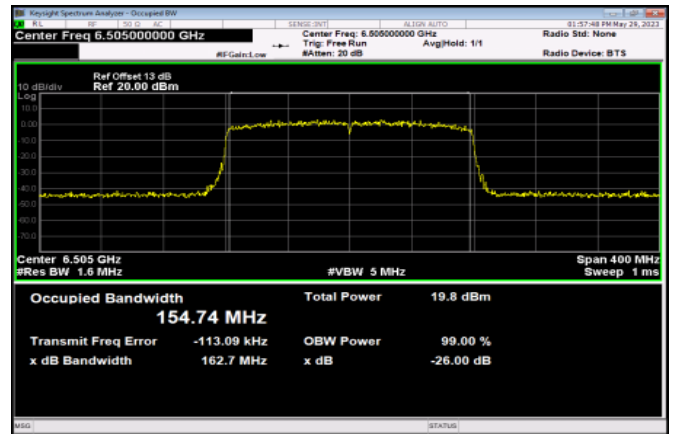

Channel 207

<Chain 1>

802.11ax HE160

Channel 15

Channel 47

Channel 79

Channel 111

Channel 143