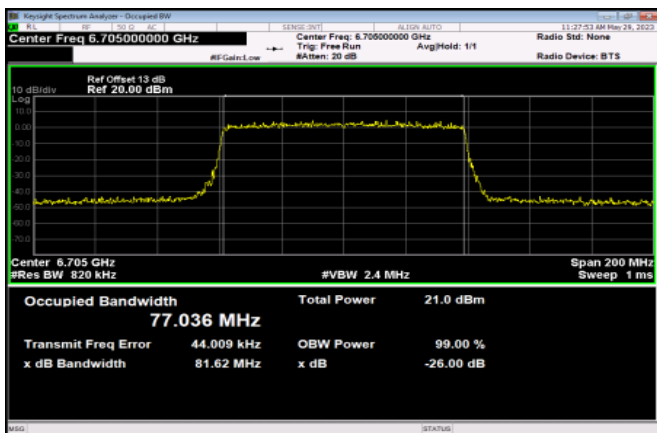

Channel 119

Channel 135

Channel 151

Channel 167

Channel 183

Channel 199

Channel 215

802.11ax HE160