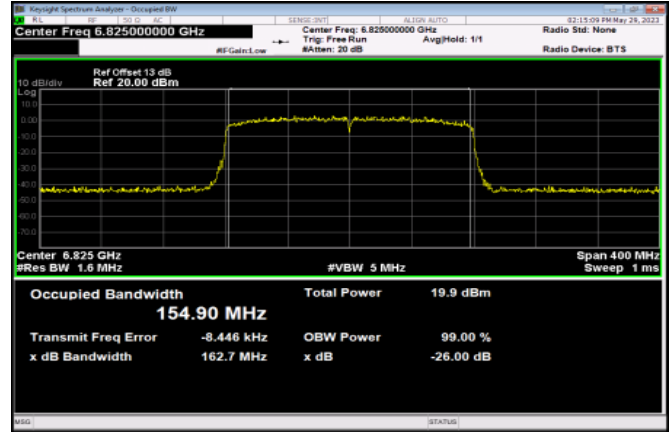

<Chain 0>

802.11ax HE160

Channel 15

Channel 47

Channel 79

Channel 111

Channel 143

Channel 175