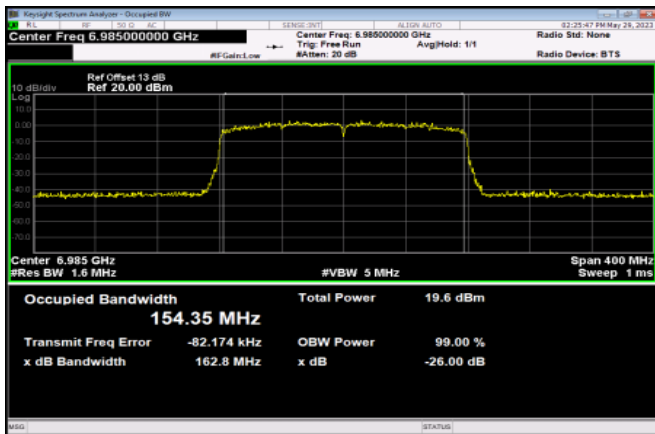

Channel 207