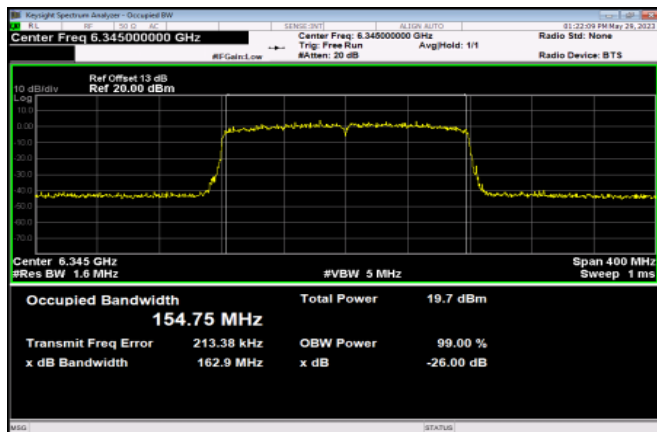

Channel 175

Channel 207

<Chain 2>

802.11ax HE160

Channel 15

Channel 47

Channel 79

Channel 111