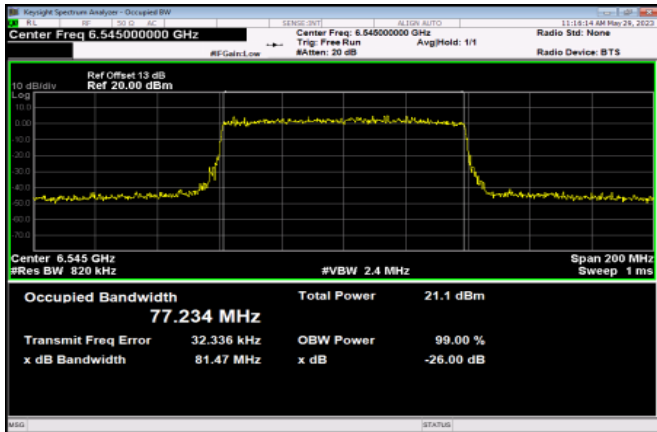

Channel 119

Channel 135

Channel 151

Channel 167

Channel 183

Channel 199

Channel 215

802.11ax HE160