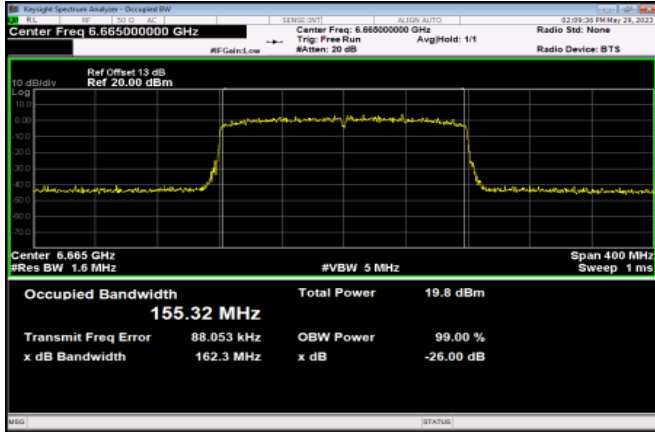

Channel 143