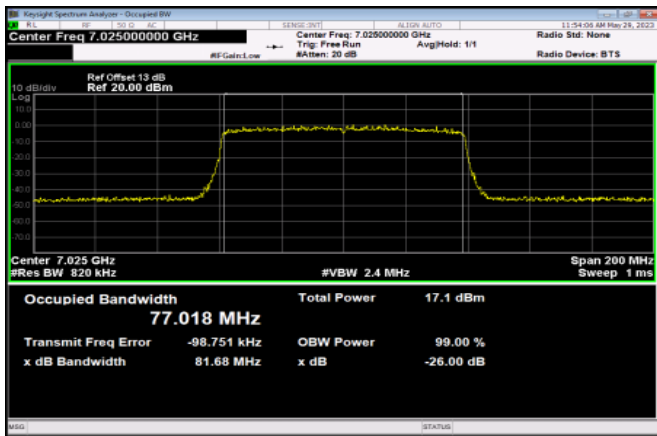

Channel 215