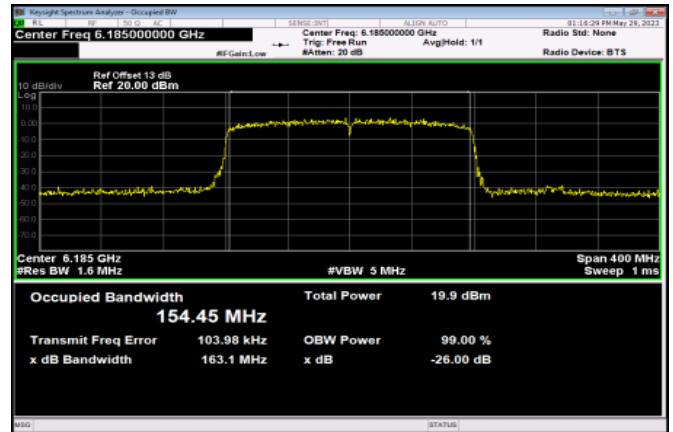

Channel 175

Channel 207

<Chain 2>

802.11ax HE160

Channel 15

Channel 47

Channel 79

Channel 111