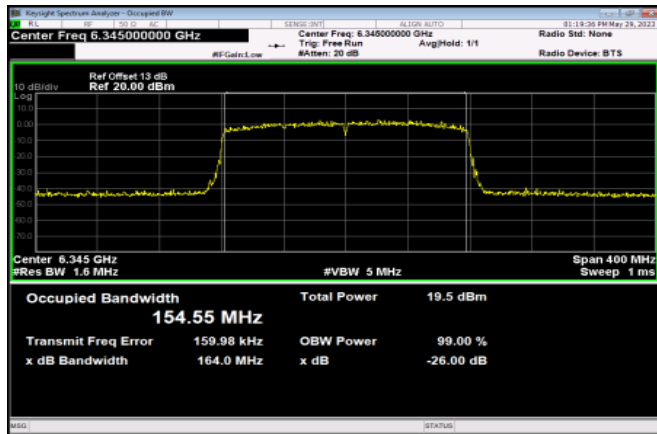

Channel 207

<Chain 1>

802.11ax HE160

Channel 15

Channel 47

Channel 79

Channel 111

Channel 143