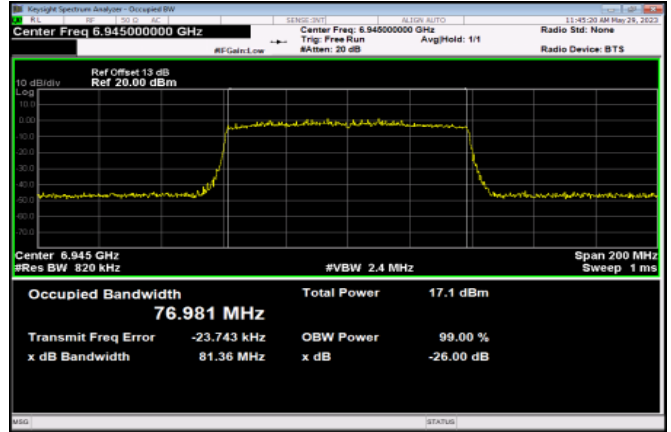

Channel 119

Channel 135

Channel 151

Channel 167

Channel 183

Channel 199

Channel 215

802.11ax HE160