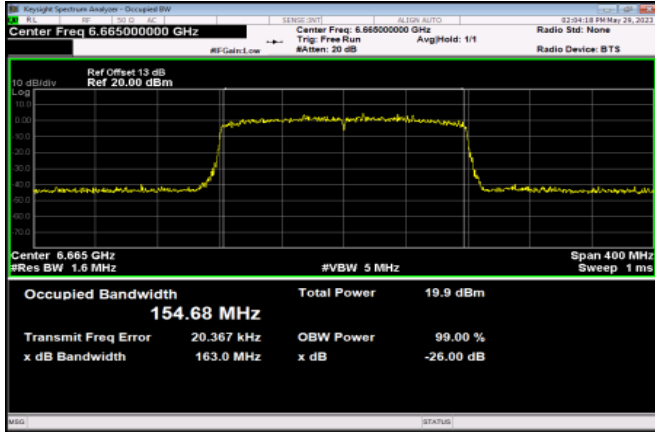

<Chain 0>

802.11ax HE160

Channel 15

Channel 47

Channel 79

Channel 111

Channel 143

Channel 175