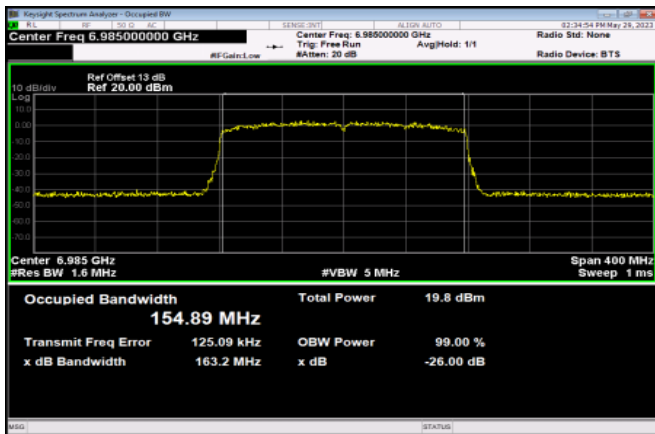

Channel 207