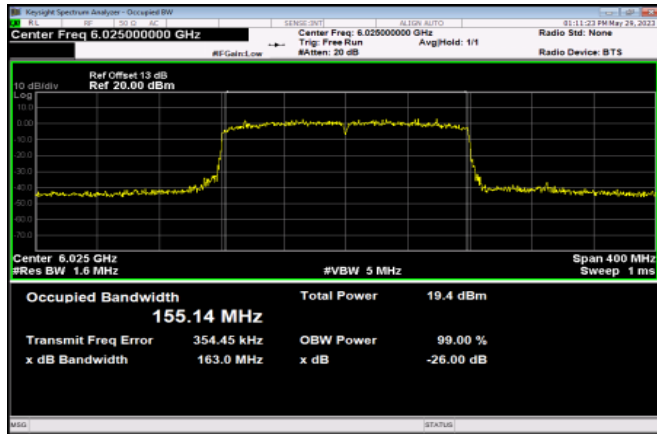

<Chain 1>

802.11ax HE160

Channel 15