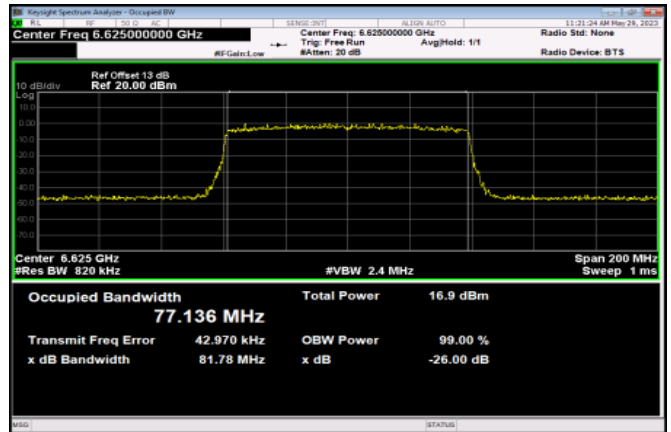

Channel 119

Channel 135

Channel 151

Channel 167

Channel 183

Channel 199

Channel 215

802.11ax HE160