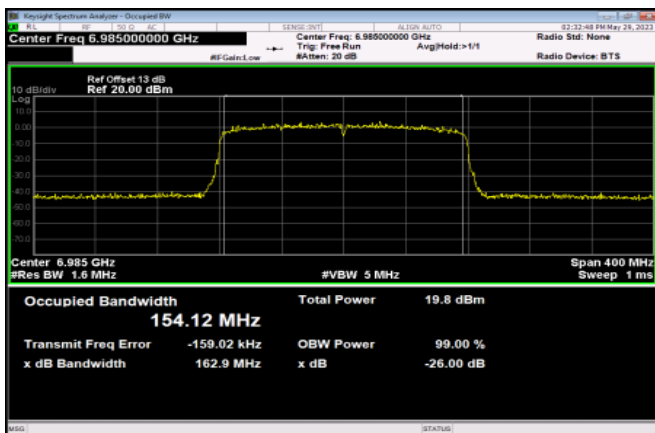

Channel 207