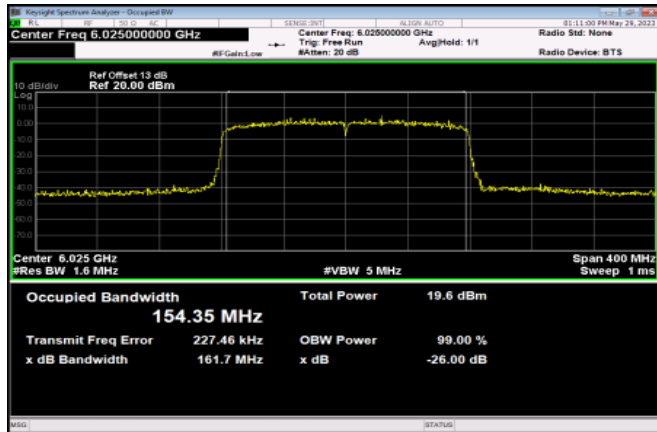

<Chain 0>

802.11ax HE160

Channel 15