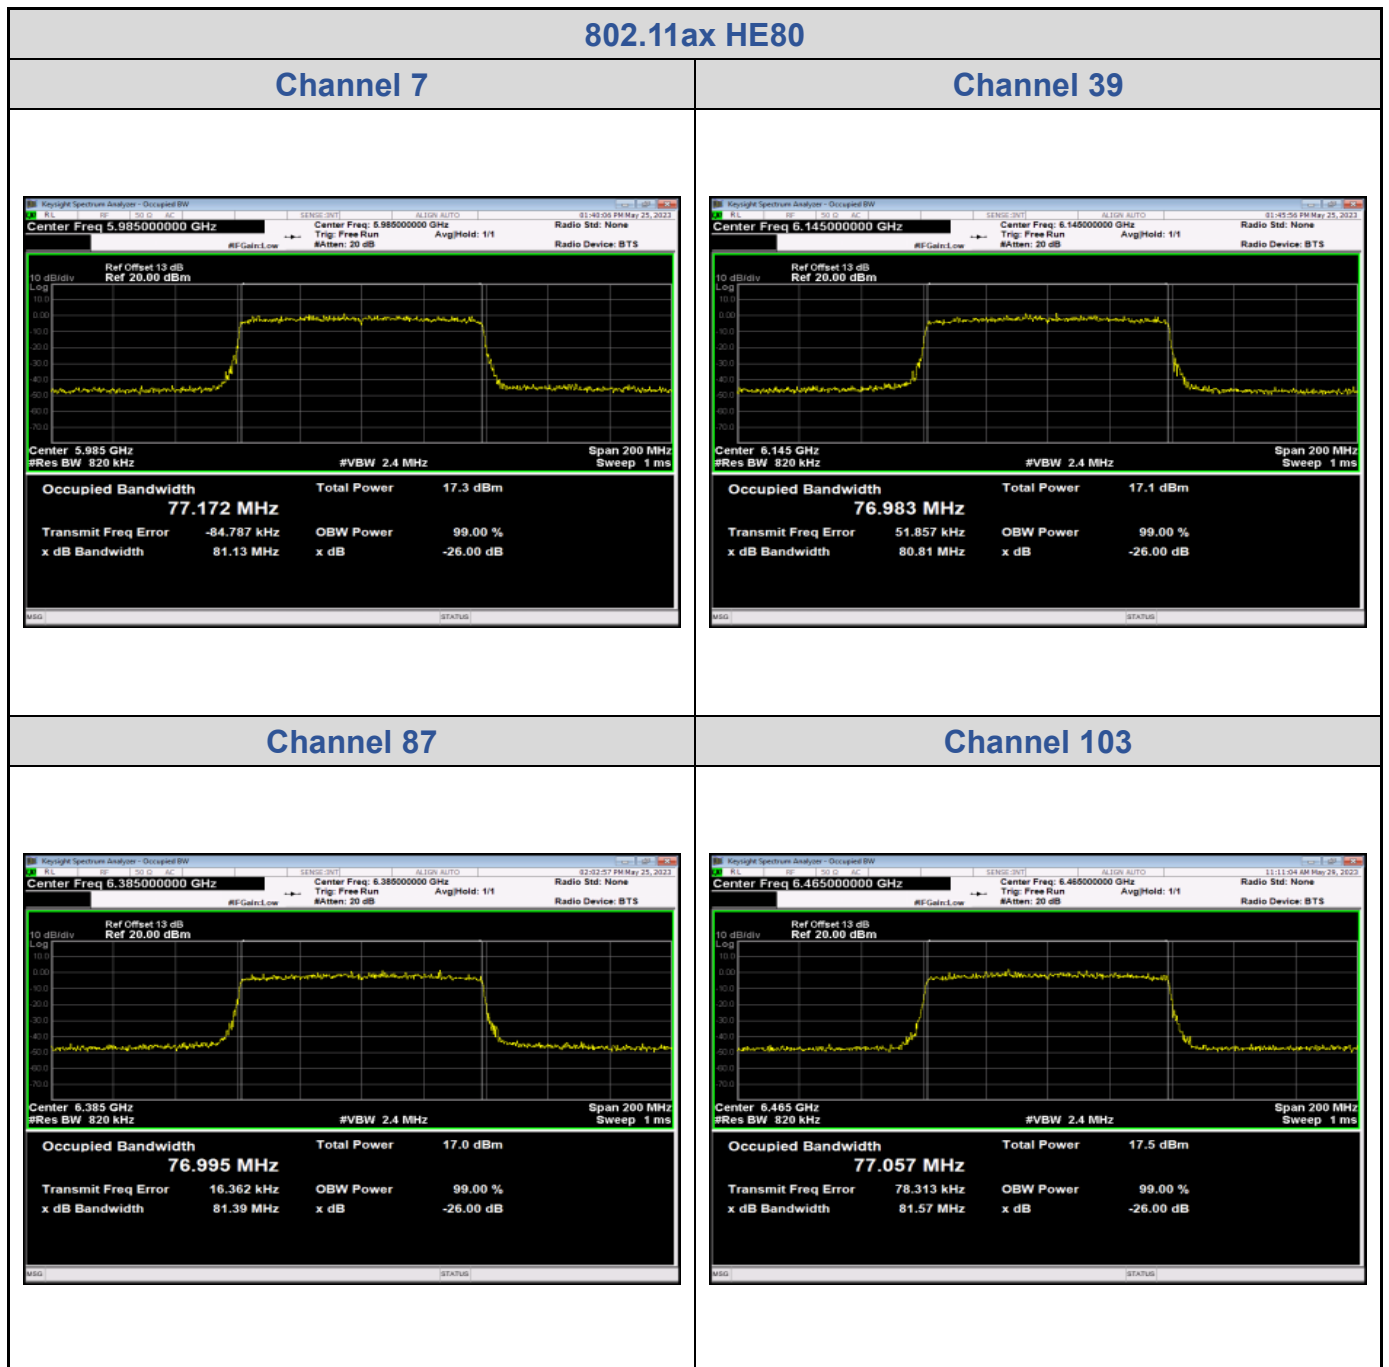

Channel 119

Channel 135

Channel 151

Channel 167

Channel 183

Channel 199

Channel 215

<Chain 3>

Channel 119

Channel 135

Channel 151

Channel 167

Channel 183

Channel 199

Channel 215

802.11ax HE160