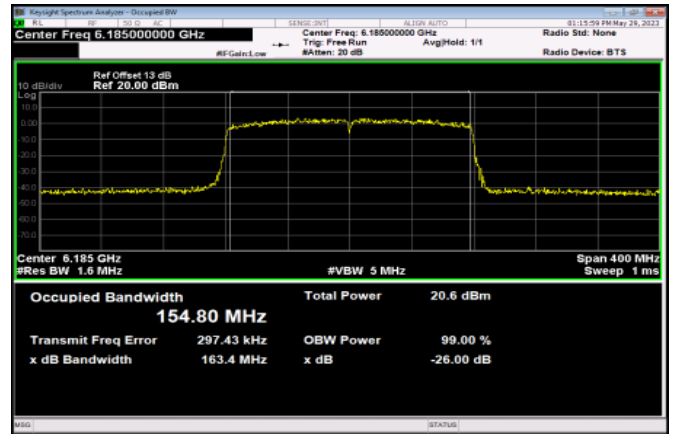

Channel 207

<Chain 1>

802.11ax HE160

Channel 15

Channel 47

Channel 79

Channel 111

Channel 143