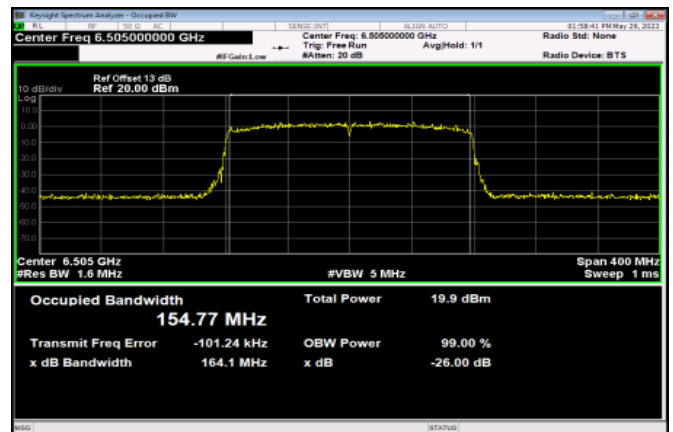

Channel 175

Channel 207

<Chain 2>

802.11ax HE160

Channel 15

Channel 47

Channel 79

Channel 111