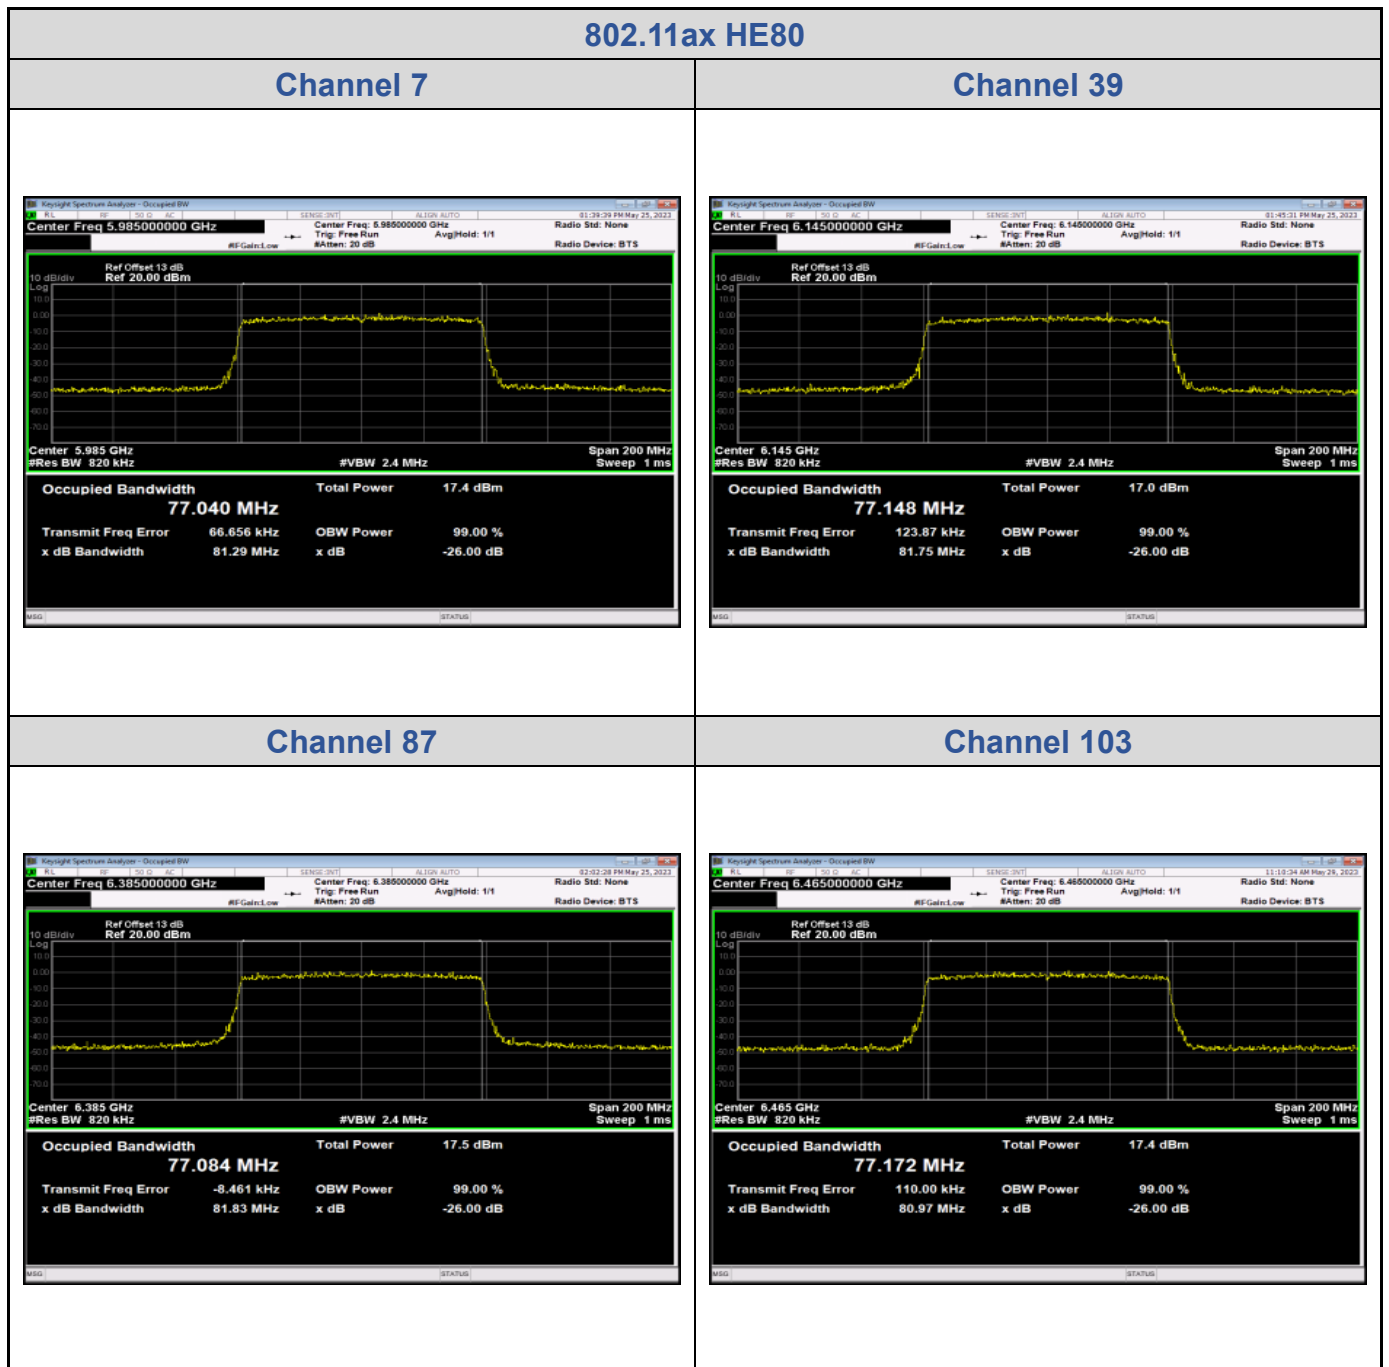

Channel 119

Channel 135

Channel 151

Channel 167

Channel 183

Channel 199

Channel 215

<Chain 2>