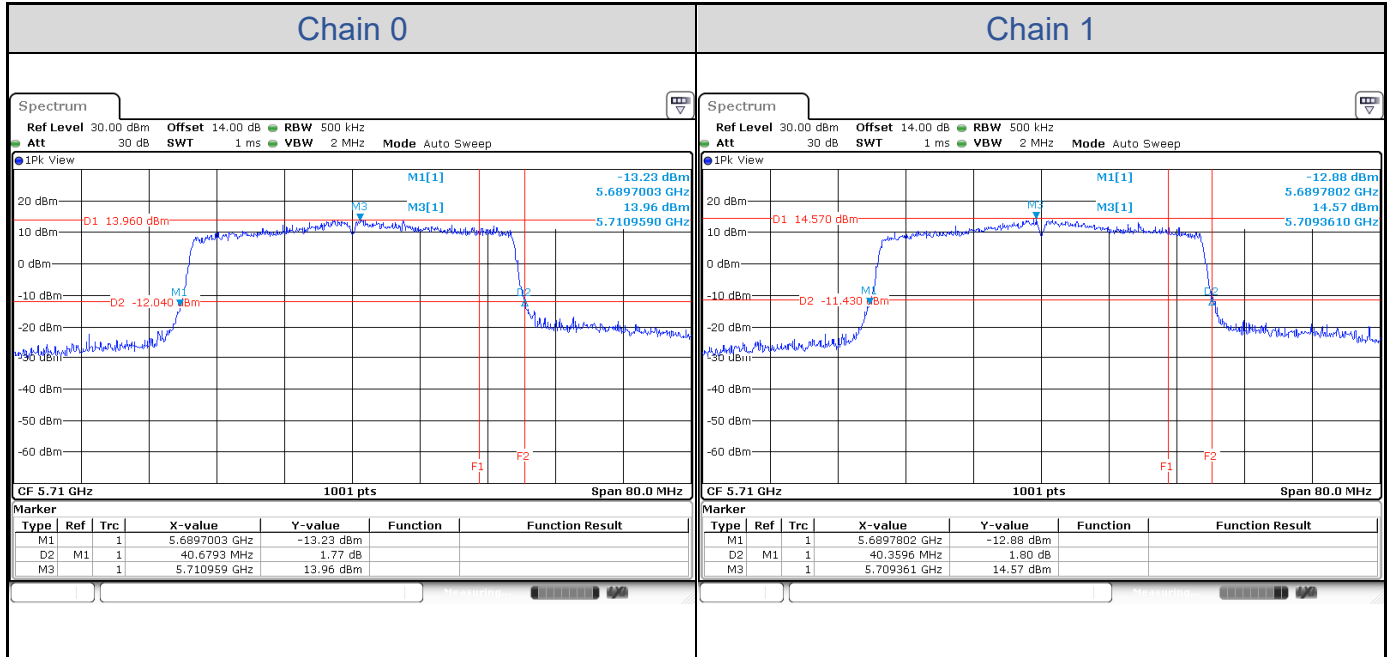

**802.11ax HE20-Channel 36**

**802.11ax HE20-Channel 40**

**802.11ax HE20-Channel 48**

**802.11ax HE20-Channel 52**

**802.11ax HE20-Channel 60**

**802.11ax HE20-Channel 64**

**802.11ax HE20-Channel 100**

**802.11ax HE20-Channel 116**

**802.11ax HE20-Channel 140**

**802.11ax HE20-Channel 144 (U-NII-2C)**

**802.11ax HE20-Channel 144 (U-NII-3)**

**802.11ax HE40**

Band	Channel	Frequency (MHz)	26 dB Bandwidth (MHz)	
			Chain 0	Chain 1
U-NII-1	38	5190	40.28	40.20
	46	5230	40.20	40.36
U-NII-2A	54	5270	40.28	41.32
	62	5310	40.28	40.20
U-NII-2C	102	5510	40.12	40.28
	110	5500	40.20	40.52
	134	5670	40.28	40.52
	142	5710	35.30	35.22
U-NII-3	142	5710	5.38	5.14

**802.11ax HE40-Channel 38**

**802.11ax HE40-Channel 46**

**802.11ax HE40-Channel 54**

**802.11ax HE40-Channel 62**

**802.11ax HE40-Channel 102**

**802.11ax HE40-Channel 110**

**802.11ax HE40-Channel 134**

**802.11ax HE40-Channel 142 (U-NII-2C)**