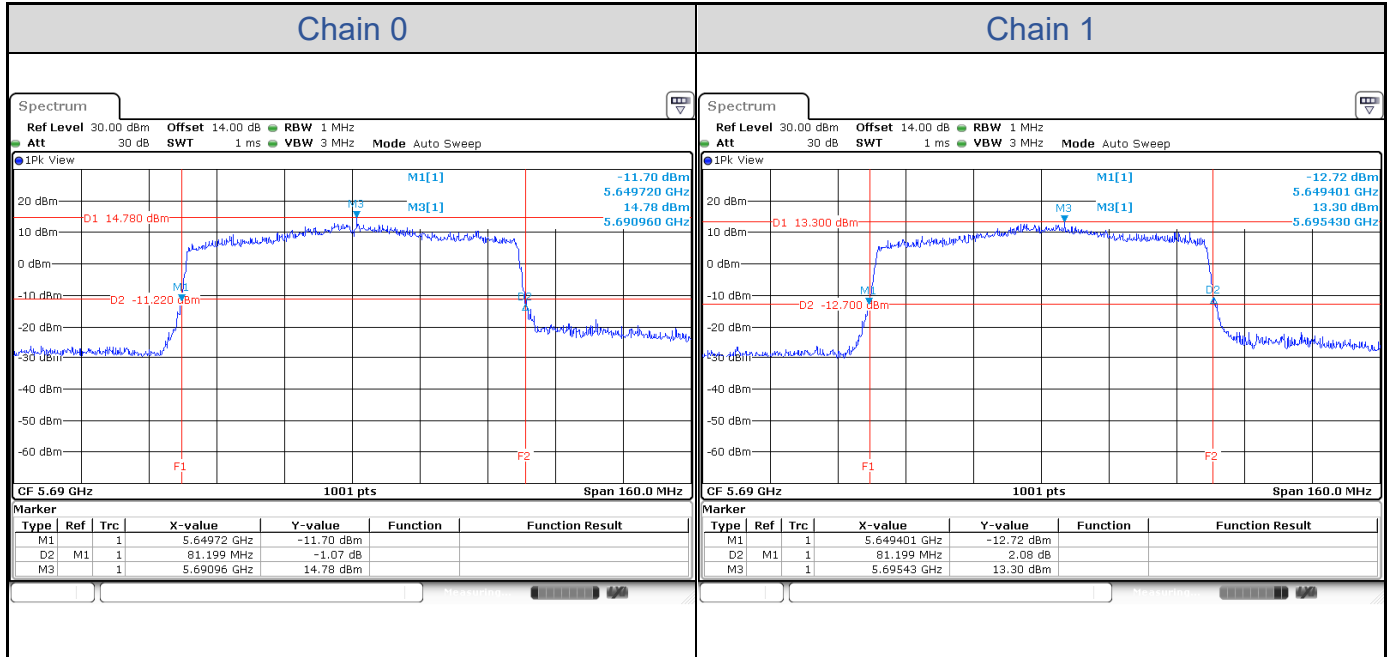

**802.11ax HE40-Channel 38**

**802.11ax HE40-Channel 46**

**802.11ax HE40-Channel 54**

**802.11ax HE40-Channel 62**

**802.11ax HE40-Channel 102**

**802.11ax HE40-Channel 110**

**802.11ax HE40-Channel 134**

**802.11ax HE40-Channel 142 (U-NII-2C)**

**802.11ax HE40-Channel 142 (U-NII-3)**

**802.11ax HE80**

Band	Channel	Frequency (MHz)	26 dB Bandwidth (MHz)	
			Chain 0	Chain 1
U-NII-1	42	5210	81.52	81.20
U-NII-2A	58	5290	81.36	81.20
U-NII-2C	106	5530	81.20	81.04
	122	5610	85.36	81.52
	138	5690	75.60	75.92
U-NII-3	138	5690	5.60	6.24

**802.11ax HE80-Channel 42**

**802.11ax HE80-Channel 58**

**802.11ax HE80-Channel 106**

**802.11ax HE80-Channel 122**

**802.11ax HE80-Channel 138 (U-NII-2C)**

802.11ax HE80-Channel 138 (U-NII-3)

**802.11ax HE160**