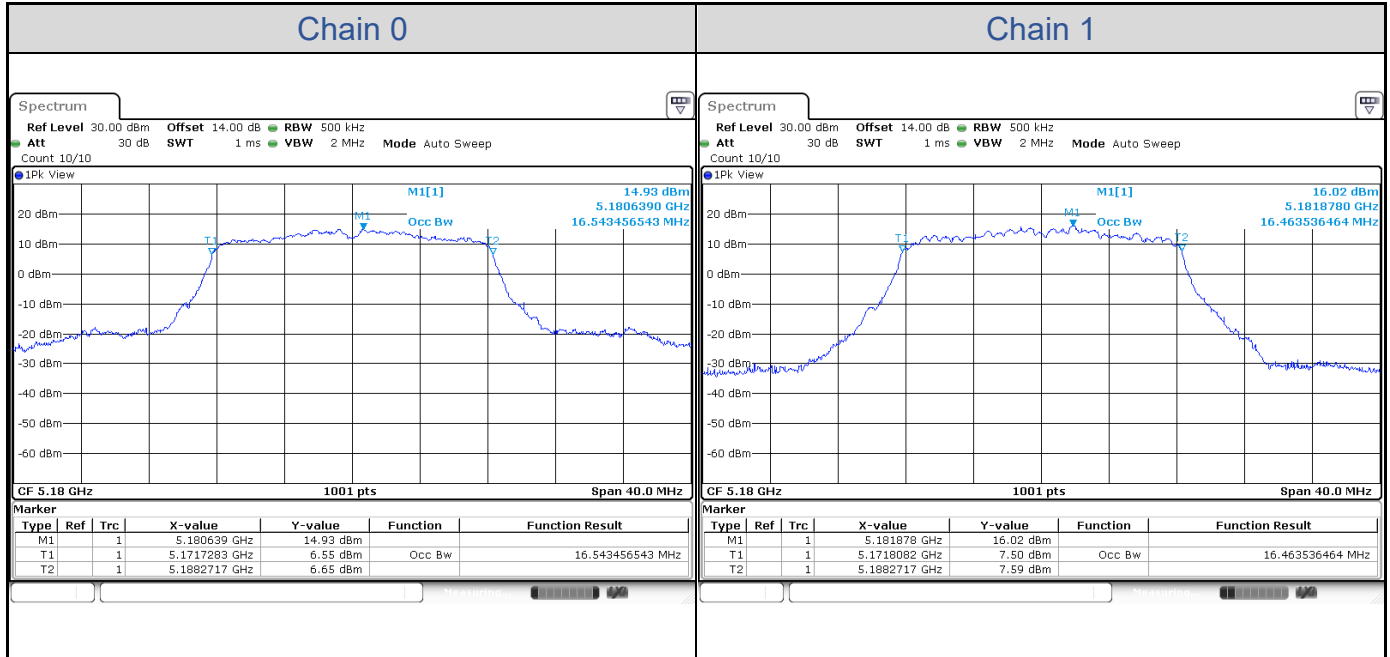

802.11a-Channel 36