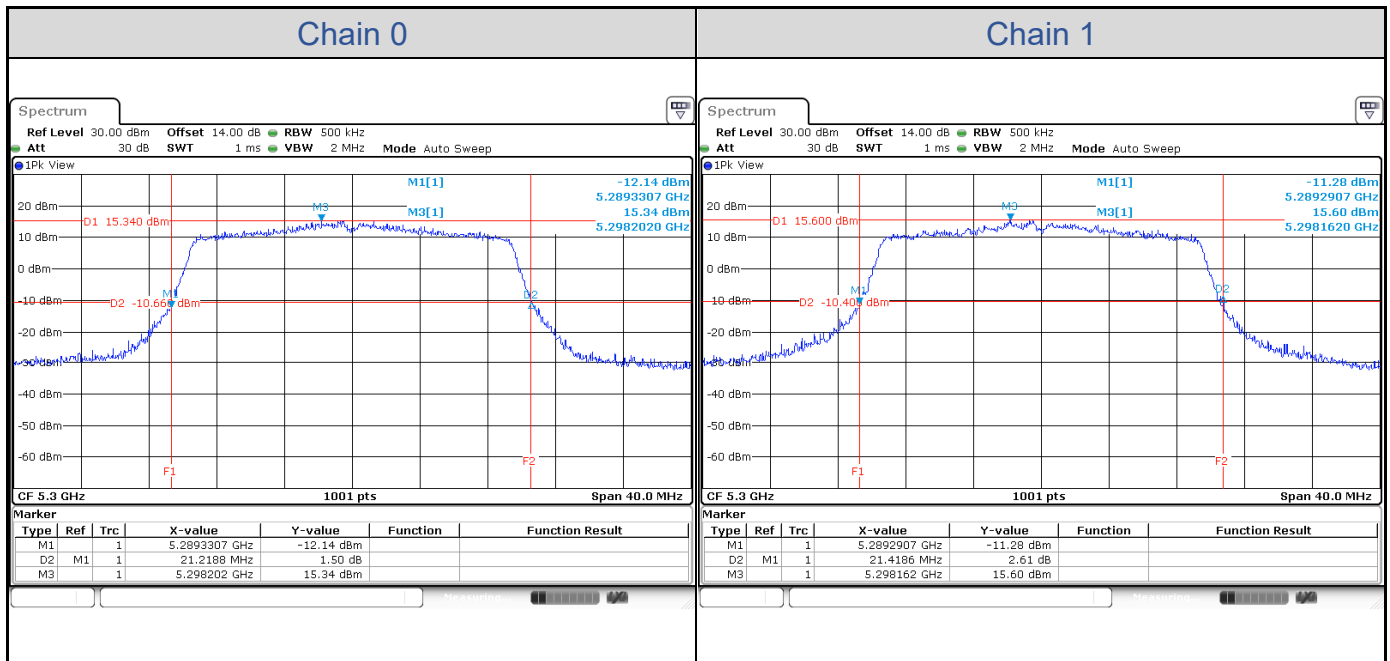

#### 802.11a-Channel 36

**802.11a-Channel 40**

**802.11a-Channel 48**

**802.11a-Channel 52**

**802.11a-Channel 60**

**802.11a-Channel 64**

**802.11a-Channel 100**

**802.11a-Channel 116**

**802.11a-Channel 140**

**802.11a-Channel 144 (U-NII-2C)**

**802.11a-Channel 144 (U-NII-3)**

**802.11ax HE20**

Band	Channel	Frequency (MHz)	26 dB Bandwidth (MHz)	
			Chain 0	Chain 1
U-NII-1	36	5180	21.70	21.50
	40	5200	30.57	29.37
	48	5240	29.01	31.17
U-NII-2A	52	5260	21.30	25.81
	60	5300	21.22	21.42
	64	5320	21.38	21.26
U-NII-2C	100	5500	21.30	21.22
	116	5580	21.30	21.10
	140	5700	21.42	21.18
	144	5720	15.51	15.59
U-NII-3	144	5720	5.59	5.43

**802.11ax HE20-Channel 36**

**802.11ax HE20-Channel 40**

**802.11ax HE20-Channel 48**

**802.11ax HE20-Channel 52**

**802.11ax HE20-Channel 60**

**802.11ax HE20-Channel 64**

**802.11ax HE20-Channel 100**

**802.11ax HE20-Channel 116**