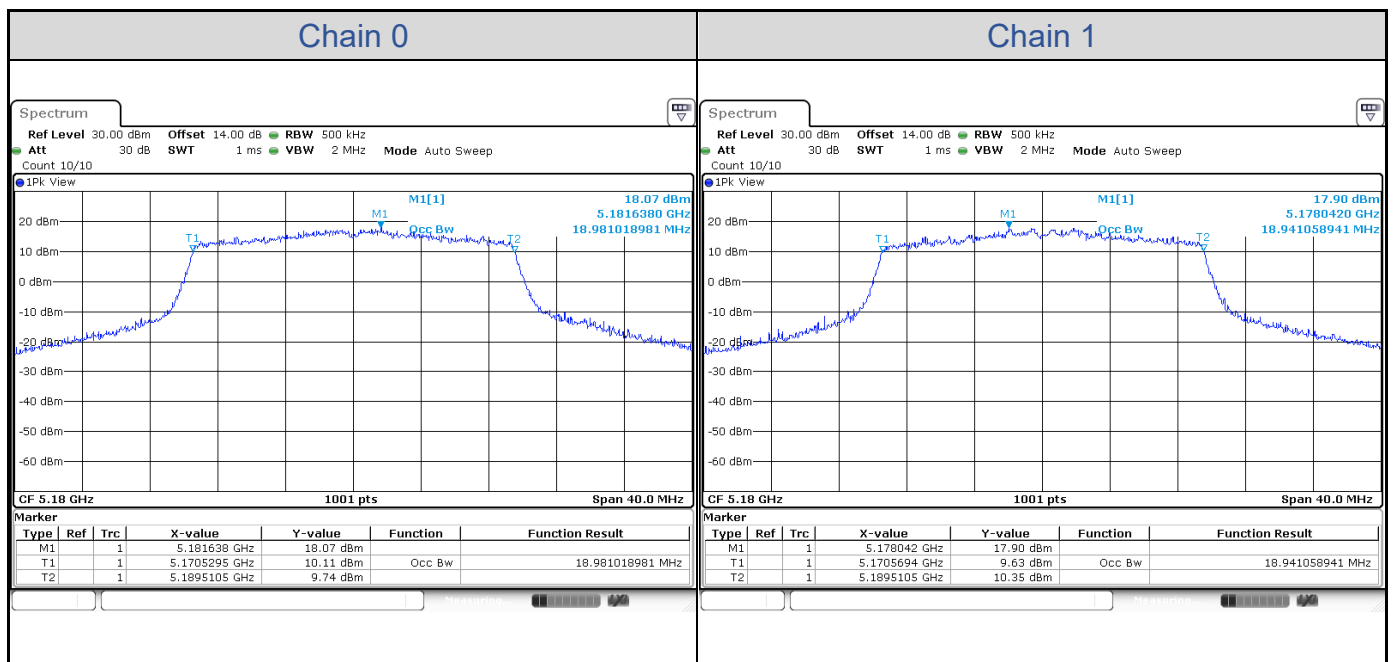

**802.11a-Channel 36**

**802.11a-Channel 40**

**802.11a-Channel 48**

**802.11a-Channel 52**

**802.11a-Channel 60**

**802.11a-Channel 64**

**802.11a-Channel 100**

**802.11a-Channel 116**

**802.11ax HE20-Channel 36**

**802.11ax HE20-Channel 40**

**802.11ax HE20-Channel 48**

**802.11ax HE20-Channel 52**

**802.11ax HE20-Channel 60**

**802.11ax HE20-Channel 64**

**802.11ax HE20-Channel 100**

**802.11ax HE20-Channel 116**