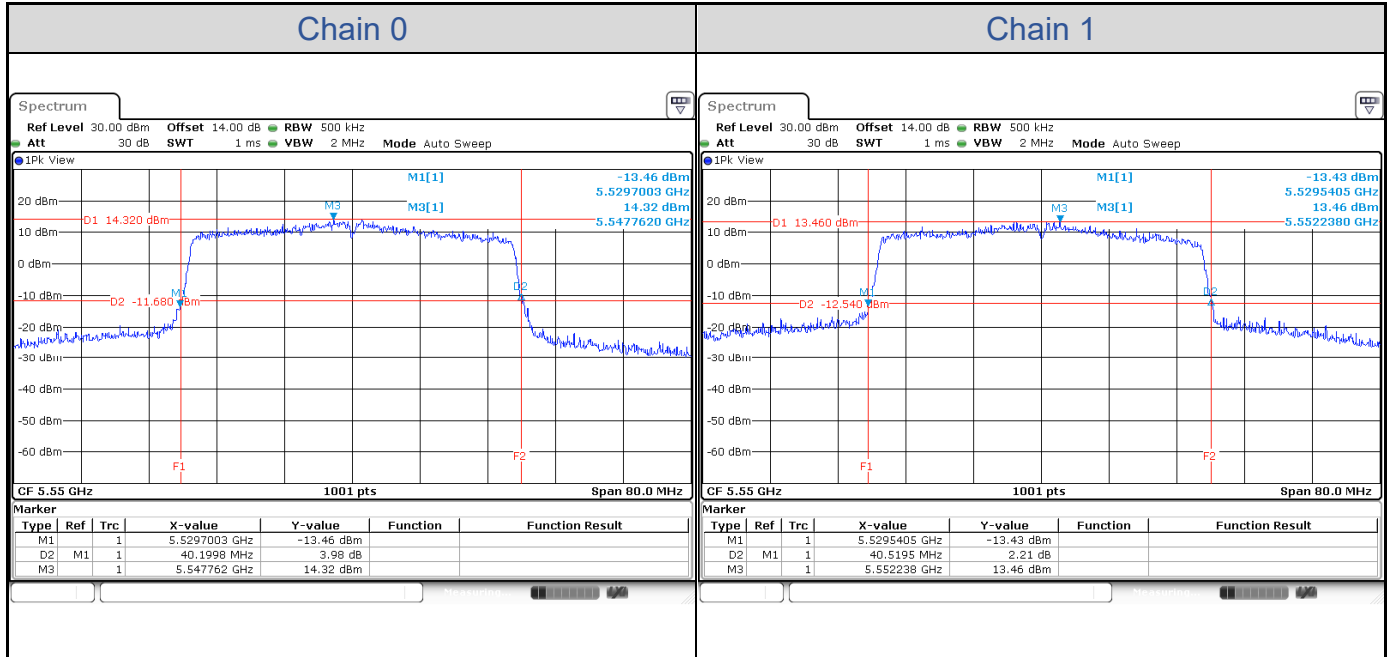

**802.11ax HE20-Channel 36**

**802.11ax HE20-Channel 40**

**802.11ax HE20-Channel 48**

**802.11ax HE20-Channel 52**

**802.11ax HE20-Channel 60**

**802.11ax HE20-Channel 64**

**802.11ax HE20-Channel 100**

**802.11ax HE20-Channel 116**

**802.11ax HE20-Channel 140**

**802.11ax HE20-Channel 144 (U-NII-2C)**

**802.11ax HE20-Channel 144 (U-NII-3)**

**802.11ax HE40**

Band	Channel	Frequency (MHz)	26 dB Bandwidth (MHz)	
			Chain 0	Chain 1
U-NII-1	38	5190	40.28	40.20
	46	5230	40.20	40.36
U-NII-2A	54	5270	40.28	41.32
	62	5310	40.28	40.20
U-NII-2C	102	5510	40.12	40.28
	110	5500	40.20	40.52
	134	5670	40.28	40.52
	142	5710	35.30	35.22
U-NII-3	142	5710	5.38	5.14

**802.11ax HE40-Channel 38**

**802.11ax HE40-Channel 46**

**802.11ax HE40-Channel 54**

**802.11ax HE40-Channel 62**

**802.11ax HE40-Channel 102**

**802.11ax HE40-Channel 110**

**802.11ax HE40-Channel 134**

**802.11ax HE40-Channel 142 (U-NII-2C)**