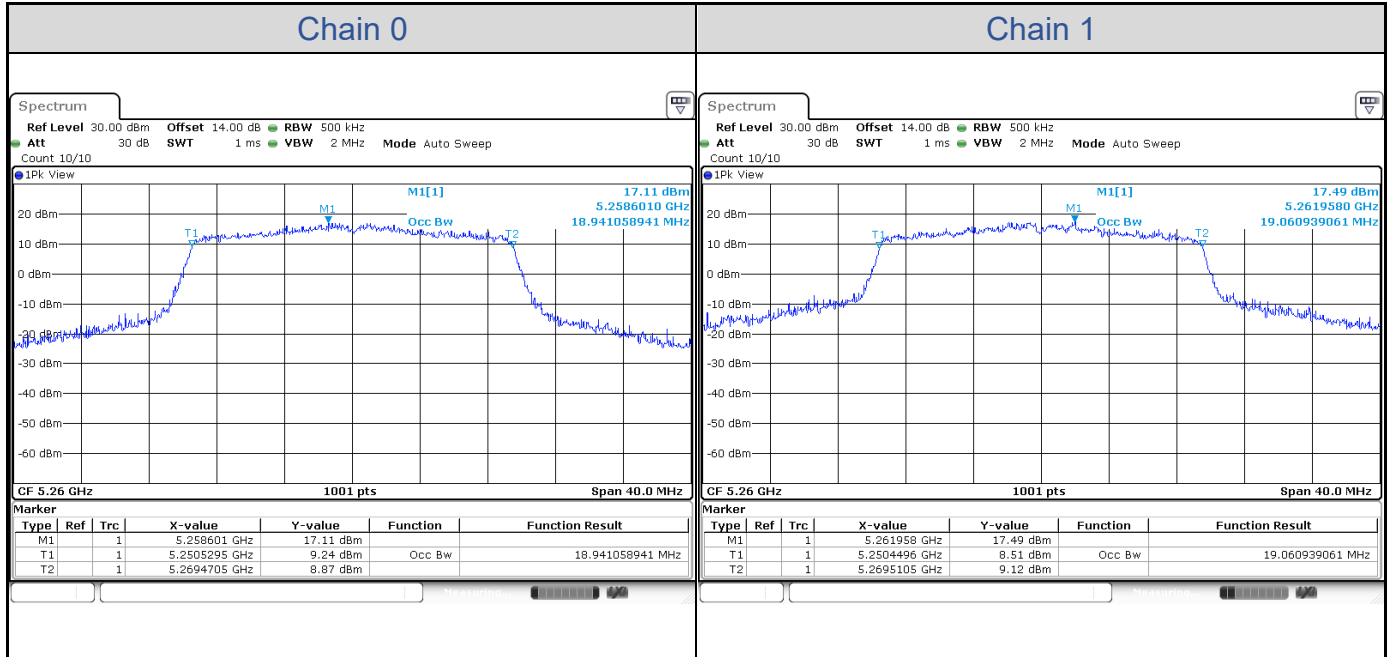

**802.11a-Channel 36**

**802.11a-Channel 40**

**802.11a-Channel 48**

**802.11a-Channel 52**

**802.11a-Channel 60**

**802.11a-Channel 64**

**802.11a-Channel 100**

**802.11a-Channel 116**

**802.11a-Channel 140**

**802.11a-Channel 144 (U-NII-2C)**

**802.11a-Channel 144 (U-NII-3)**

**802.11a-Channel 149**

**802.11a-Channel 157**

**802.11a-Channel 165**

**802.11ax HE20**

Band	Channel	Frequency (MHz)	99% Bandwidth (MHz)	
			Chain 0	Chain 1
U-NII-1	36	5180	18.98	18.94
	40	5200	19.26	19.34
	48	5240	19.18	19.42
U-NII-2A	52	5260	18.94	19.06
	60	5300	18.90	18.90
	64	5320	18.90	18.90
U-NII-2C	100	5500	18.94	18.86
	116	5580	18.94	18.90
	140	5700	18.98	18.94
	144	5720	14.43	14.43
U-NII-3	144	5720	4.51	4.47
	149	5745	18.94	18.86
	157	5785	18.98	18.94
	165	5825	19.22	19.10

**802.11ax HE20-Channel 36**

**802.11ax HE20-Channel 40**

**802.11ax HE20-Channel 48**

**802.11ax HE20-Channel 52**

**802.11ax HE20-Channel 60**

**802.11ax HE20-Channel 64**

**802.11ax HE20-Channel 100**

**802.11ax HE20-Channel 116**