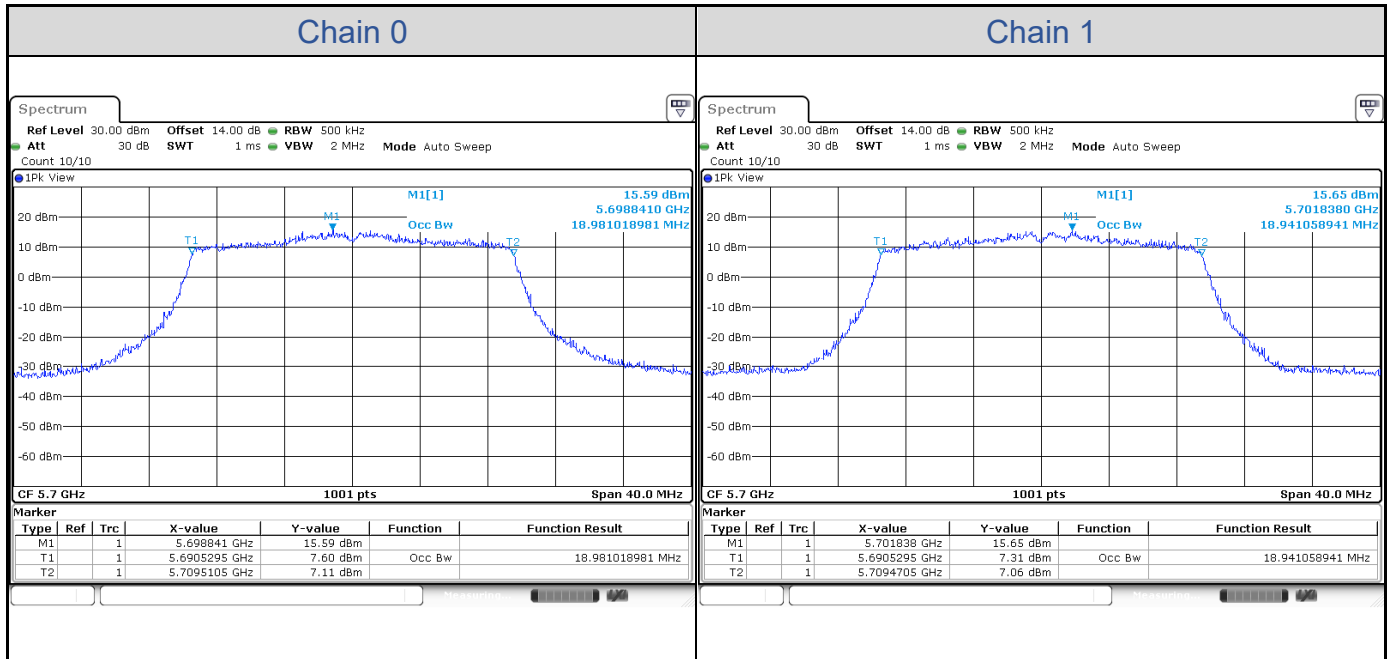

802.11ax HE20-Channel 140