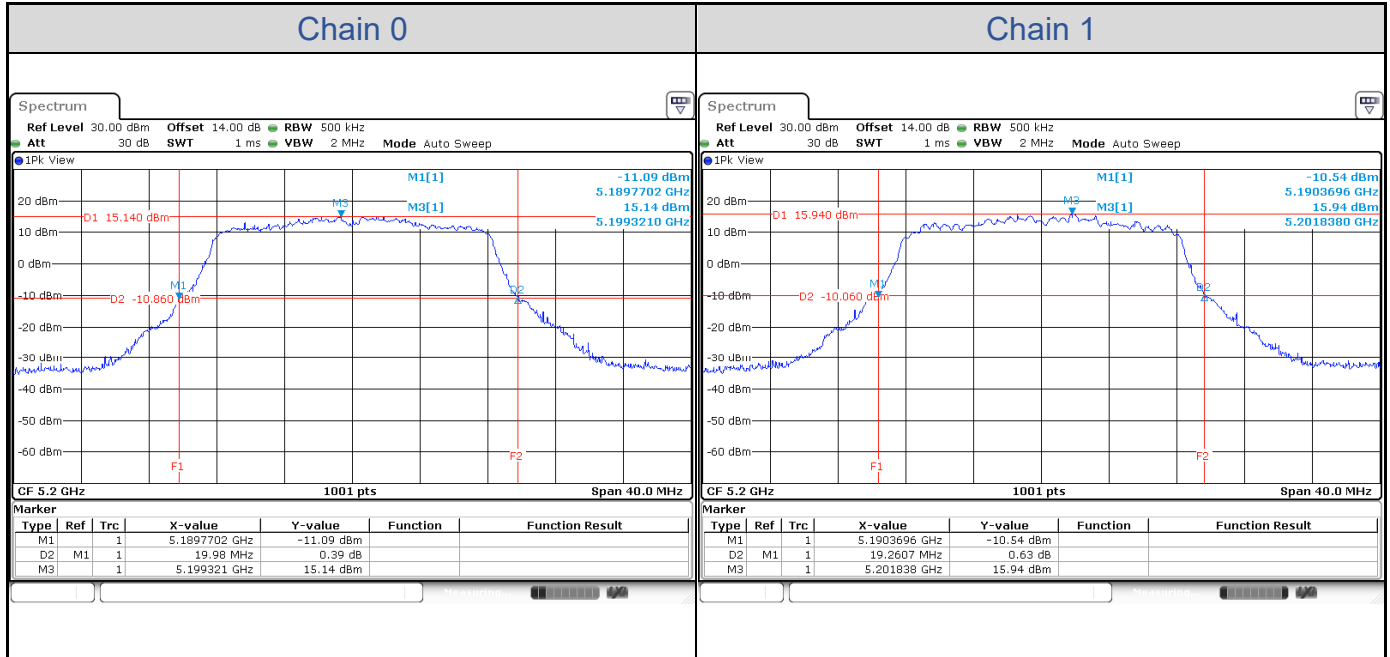

802.11a-Channel 40