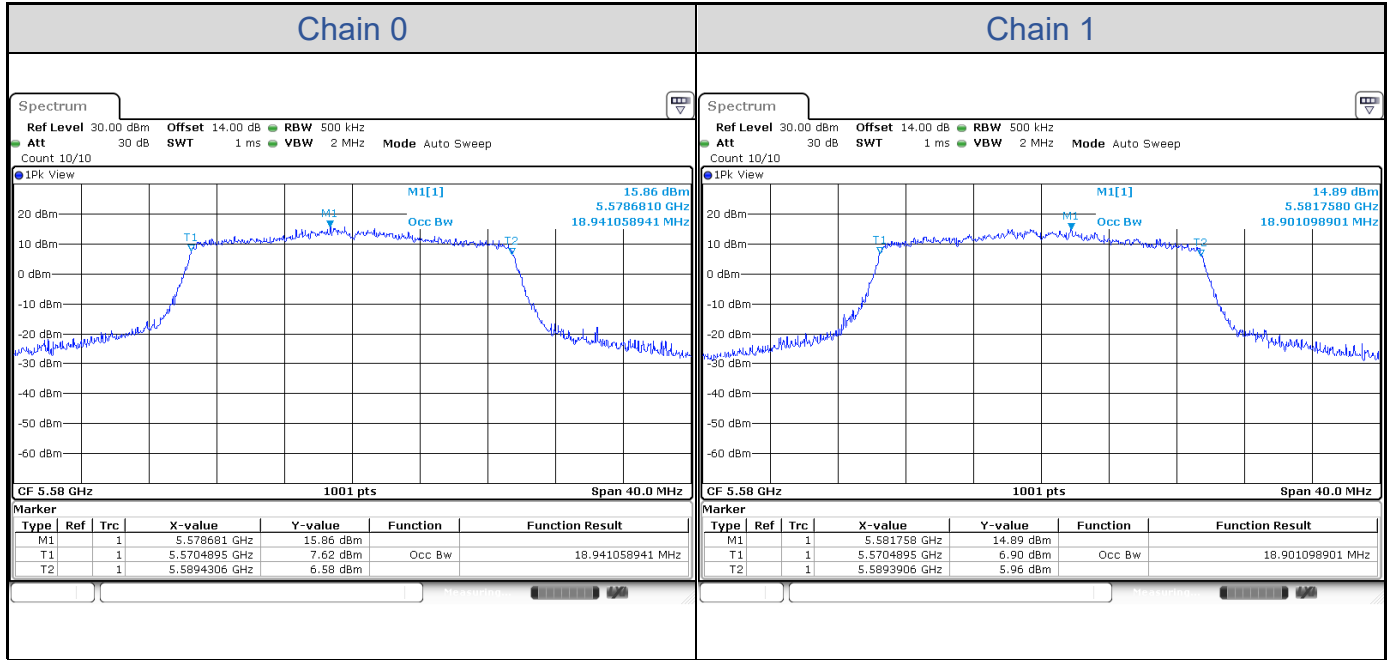

**802.11a-Channel 36**

**802.11a-Channel 40**

**802.11a-Channel 48**

**802.11a-Channel 52**

**802.11a-Channel 60**

**802.11a-Channel 64**

**802.11a-Channel 100**

**802.11a-Channel 116**

**802.11a-Channel 140**

**802.11a-Channel 144 (U-NII-2C)**

**802.11a-Channel 144 (U-NII-3)**

**802.11a-Channel 149**

**802.11a-Channel 157**

**802.11a-Channel 165**

**802.11ax HE20**

Band	Channel	Frequency (MHz)	99% Bandwidth (MHz)	
			Chain 0	Chain 1
U-NII-1	36	5180	18.98	18.94
	40	5200	19.26	19.34
	48	5240	19.18	19.42
U-NII-2A	52	5260	18.94	19.06
	60	5300	18.90	18.90
	64	5320	18.90	18.90
U-NII-2C	100	5500	18.94	18.86
	116	5580	18.94	18.90
	140	5700	18.98	18.94
	144	5720	14.43	14.43
U-NII-3	144	5720	4.51	4.47
	149	5745	18.94	18.86
	157	5785	18.98	18.94
	165	5825	19.22	19.10

**802.11ax HE20-Channel 36**

**802.11ax HE20-Channel 40**

**802.11ax HE20-Channel 48**

**802.11ax HE20-Channel 52**

**802.11ax HE20-Channel 60**

**802.11ax HE20-Channel 64**

**802.11ax HE20-Channel 100**

**802.11ax HE20-Channel 116**

**802.11ax HE20-Channel 140**

**802.11ax HE20-Channel 144 (U-NII-2C)**

**802.11ax HE20-Channel 144 (U-NII-3)**

**802.11ax HE20-Channel 149**

**802.11ax HE20-Channel 157**

802.11ax HE20-Channel 165