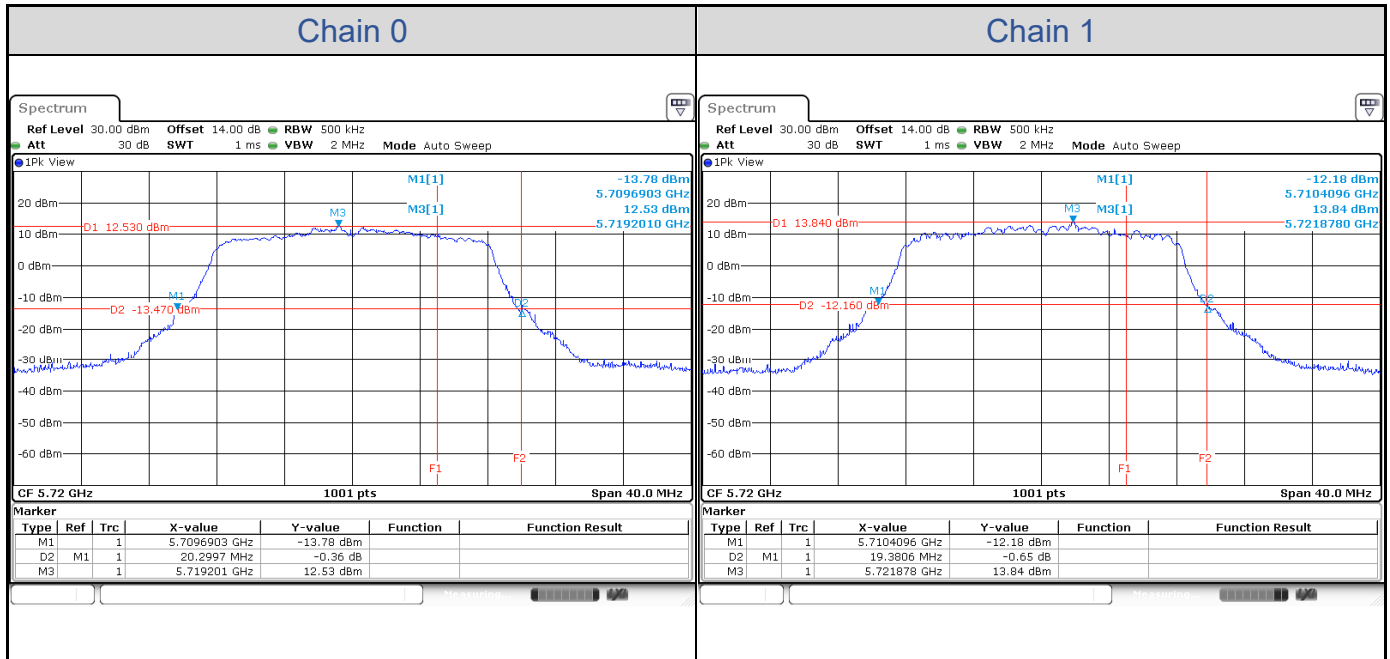

#### 802.11a-Channel 36

**802.11a-Channel 40**

**802.11a-Channel 48**

**802.11a-Channel 52**

**802.11a-Channel 60**

**802.11a-Channel 64**

**802.11a-Channel 100**

**802.11a-Channel 116**

**802.11a-Channel 140**

**802.11a-Channel 144 (U-NII-2C)**

**802.11a-Channel 144 (U-NII-3)**

**802.11ax HE20**

Band	Channel	Frequency (MHz)	26 dB Bandwidth (MHz)	
			Chain 0	Chain 1
U-NII-1	36	5180	21.70	21.50
	40	5200	30.57	29.37
	48	5240	29.01	31.17
U-NII-2A	52	5260	21.30	25.81
	60	5300	21.22	21.42
	64	5320	21.38	21.26
U-NII-2C	100	5500	21.30	21.22
	116	5580	21.30	21.10
	140	5700	21.42	21.18
	144	5720	15.51	15.59
U-NII-3	144	5720	5.59	5.43

**802.11ax HE20-Channel 36**

**802.11ax HE20-Channel 40**

**802.11ax HE20-Channel 48**

**802.11ax HE20-Channel 52**

**802.11ax HE20-Channel 60**

**802.11ax HE20-Channel 64**

**802.11ax HE20-Channel 100**

**802.11ax HE20-Channel 116**