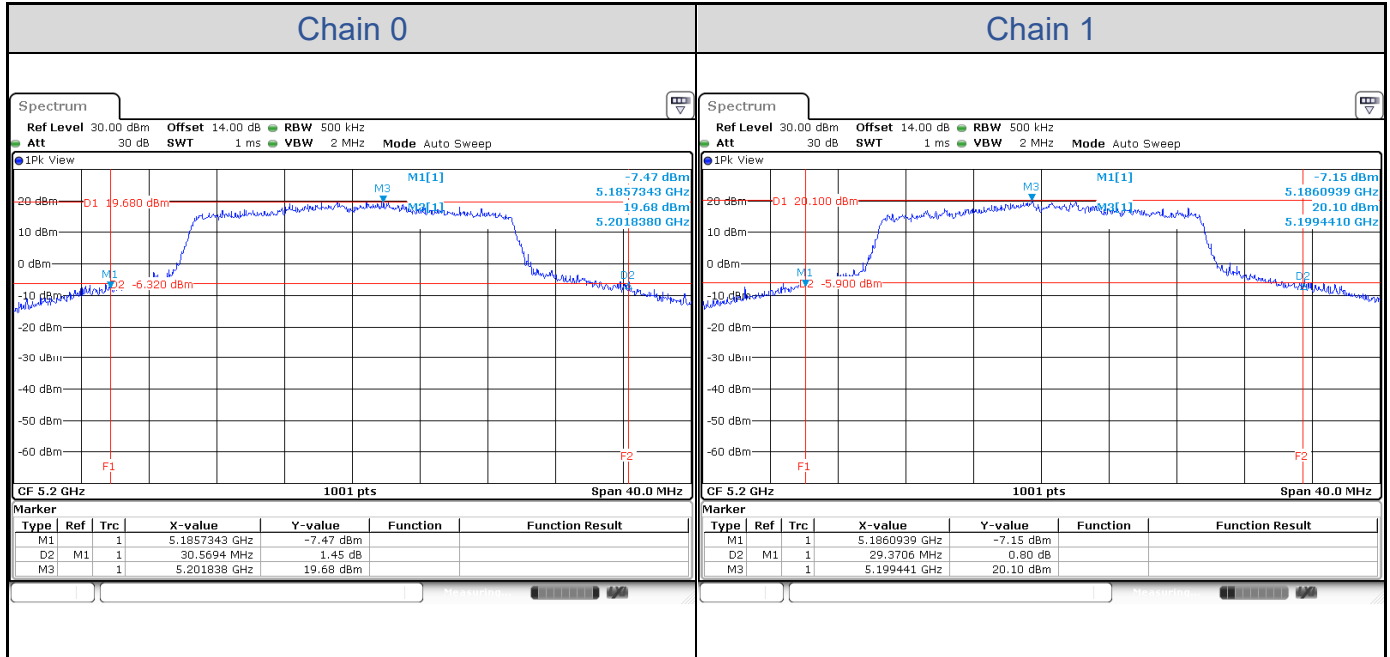

#### 802.11a-Channel 36

**802.11a-Channel 40**

**802.11a-Channel 48**

**802.11a-Channel 52**

**802.11a-Channel 60**

**802.11a-Channel 64**

**802.11a-Channel 100**

**802.11a-Channel 116**

**802.11a-Channel 140**

**802.11a-Channel 144 (U-NII-2C)**

**802.11a-Channel 144 (U-NII-3)**

**802.11ax HE20**

Band	Channel	Frequency (MHz)	26 dB Bandwidth (MHz)	
			Chain 0	Chain 1
U-NII-1	36	5180	21.70	21.50
	40	5200	30.57	29.37
	48	5240	29.01	31.17
U-NII-2A	52	5260	21.30	25.81
	60	5300	21.22	21.42
	64	5320	21.38	21.26
U-NII-2C	100	5500	21.30	21.22
	116	5580	21.30	21.10
	140	5700	21.42	21.18
	144	5720	15.51	15.59
U-NII-3	144	5720	5.59	5.43

**802.11ax HE20-Channel 36**

**802.11ax HE20-Channel 40**

**802.11ax HE20-Channel 48**

**802.11ax HE20-Channel 52**

**802.11ax HE20-Channel 60**

**802.11ax HE20-Channel 64**

**802.11ax HE20-Channel 100**

**802.11ax HE20-Channel 116**