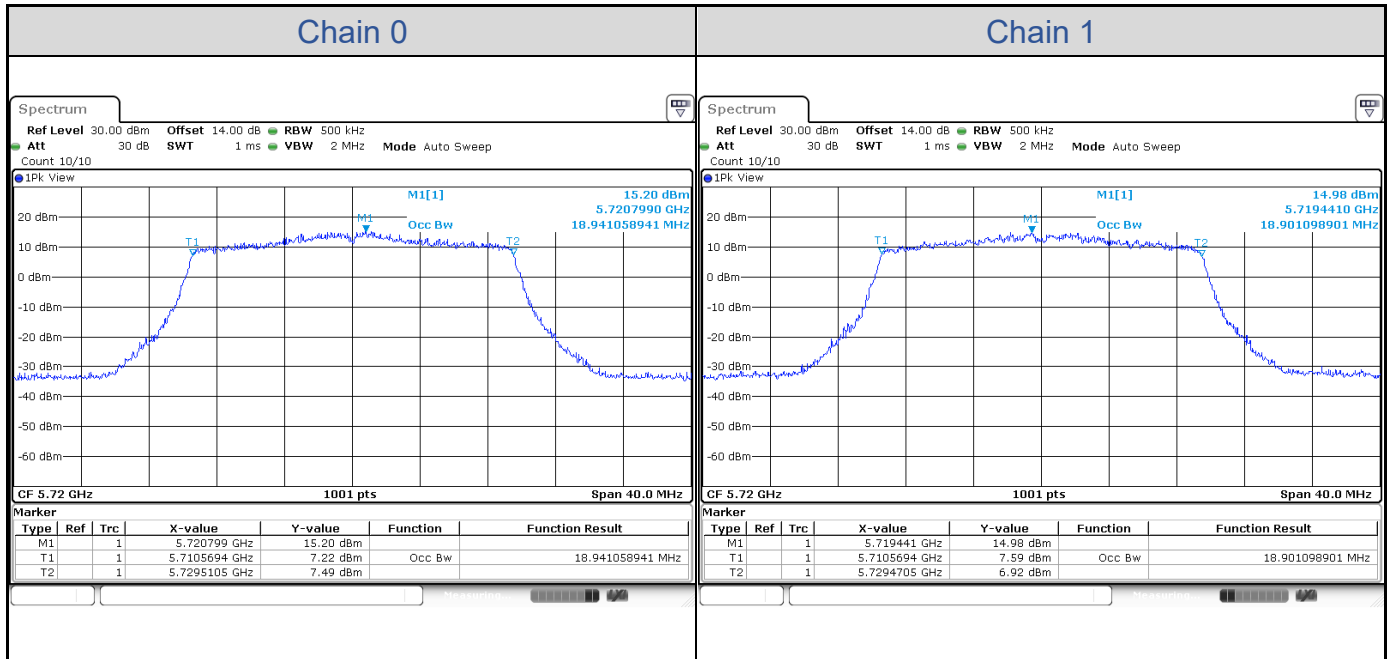

**802.11ax HE20-Channel 36**

**802.11ax HE20-Channel 40**

**802.11ax HE20-Channel 48**

**802.11ax HE20-Channel 52**

**802.11ax HE20-Channel 60**

**802.11ax HE20-Channel 64**

**802.11ax HE20-Channel 100**

**802.11ax HE20-Channel 116**

**802.11ax HE20-Channel 140**

**802.11ax HE20-Channel 144 (U-NII-2C)**

**802.11ax HE20-Channel 144 (U-NII-3)**

**802.11ax HE20-Channel 149**

**802.11ax HE20-Channel 157**

802.11ax HE20-Channel 165