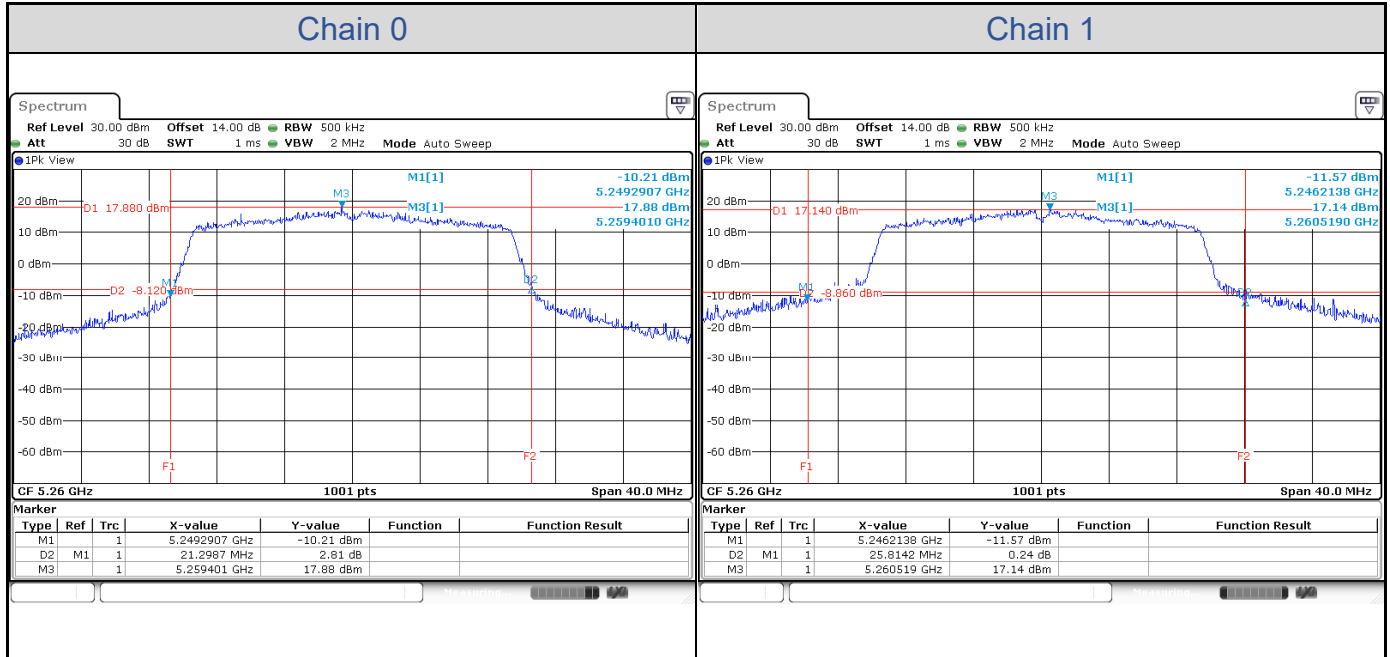

#### 802.11a-Channel 36

**802.11a-Channel 40**

**802.11a-Channel 48**

**802.11a-Channel 52**

**802.11a-Channel 60**

**802.11a-Channel 64**

**802.11a-Channel 100**

**802.11a-Channel 116**

**802.11a-Channel 140**

**802.11a-Channel 144 (U-NII-2C)**

**802.11a-Channel 144 (U-NII-3)**

**802.11ax HE20**

Band	Channel	Frequency (MHz)	26 dB Bandwidth (MHz)	
			Chain 0	Chain 1
U-NII-1	36	5180	21.70	21.50
	40	5200	30.57	29.37
	48	5240	29.01	31.17
U-NII-2A	52	5260	21.30	25.81
	60	5300	21.22	21.42
	64	5320	21.38	21.26
U-NII-2C	100	5500	21.30	21.22
	116	5580	21.30	21.10
	140	5700	21.42	21.18
	144	5720	15.51	15.59
U-NII-3	144	5720	5.59	5.43

**802.11ax HE20-Channel 36**

**802.11ax HE20-Channel 40**

**802.11ax HE20-Channel 48**

**802.11ax HE20-Channel 52**

**802.11ax HE20-Channel 60**

**802.11ax HE20-Channel 64**

**802.11ax HE20-Channel 100**

**802.11ax HE20-Channel 116**