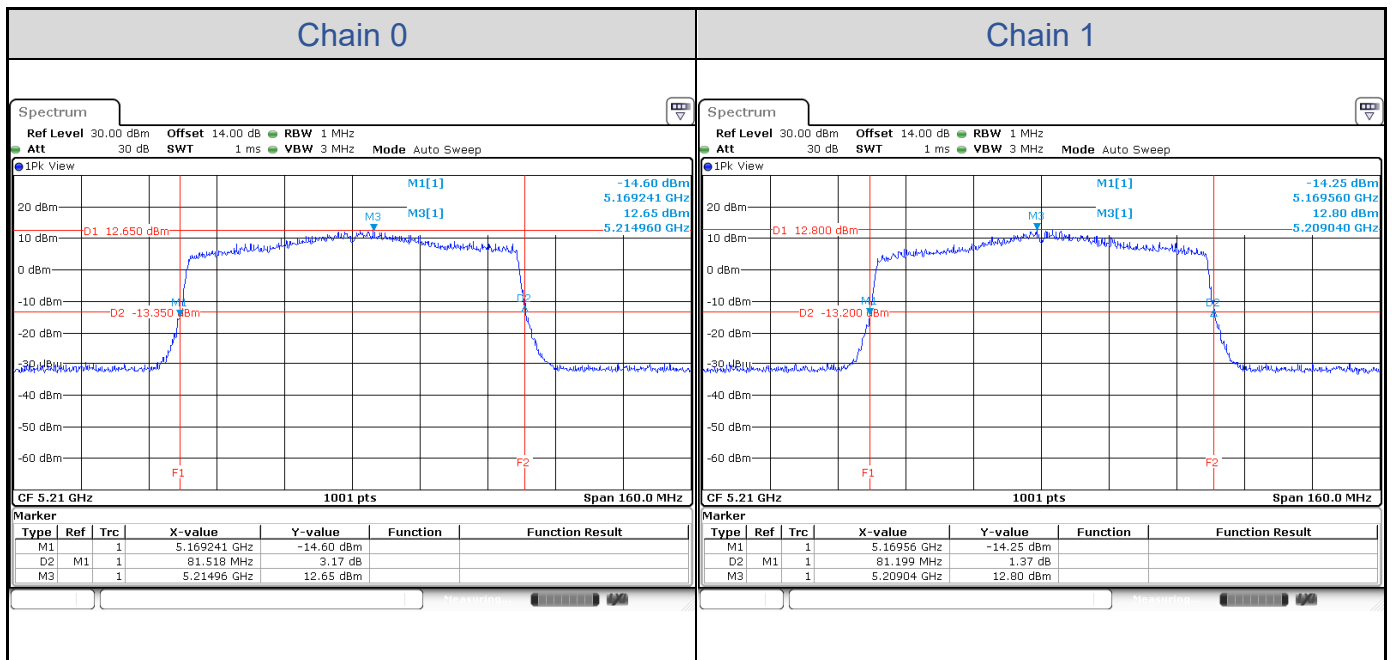

**802.11ax HE40-Channel 38**

**802.11ax HE40-Channel 46**

**802.11ax HE40-Channel 54**

**802.11ax HE40-Channel 62**

**802.11ax HE40-Channel 102**

**802.11ax HE40-Channel 110**

**802.11ax HE40-Channel 134**

**802.11ax HE40-Channel 142 (U-NII-2C)**

**802.11ax HE40-Channel 142 (U-NII-3)**

**802.11ax HE80**

Band	Channel	Frequency (MHz)	26 dB Bandwidth (MHz)	
			Chain 0	Chain 1
U-NII-1	42	5210	81.52	81.20
U-NII-2A	58	5290	81.36	81.20
U-NII-2C	106	5530	81.20	81.04
	122	5610	85.36	81.52
	138	5690	75.60	75.92
U-NII-3	138	5690	5.60	6.24

**802.11ax HE80-Channel 42**

**802.11ax HE80-Channel 58**

**802.11ax HE80-Channel 106**

**802.11ax HE80-Channel 122**

**802.11ax HE80-Channel 138 (U-NII-2C)**

802.11ax HE80-Channel 138 (U-NII-3)

**802.11ax HE160**