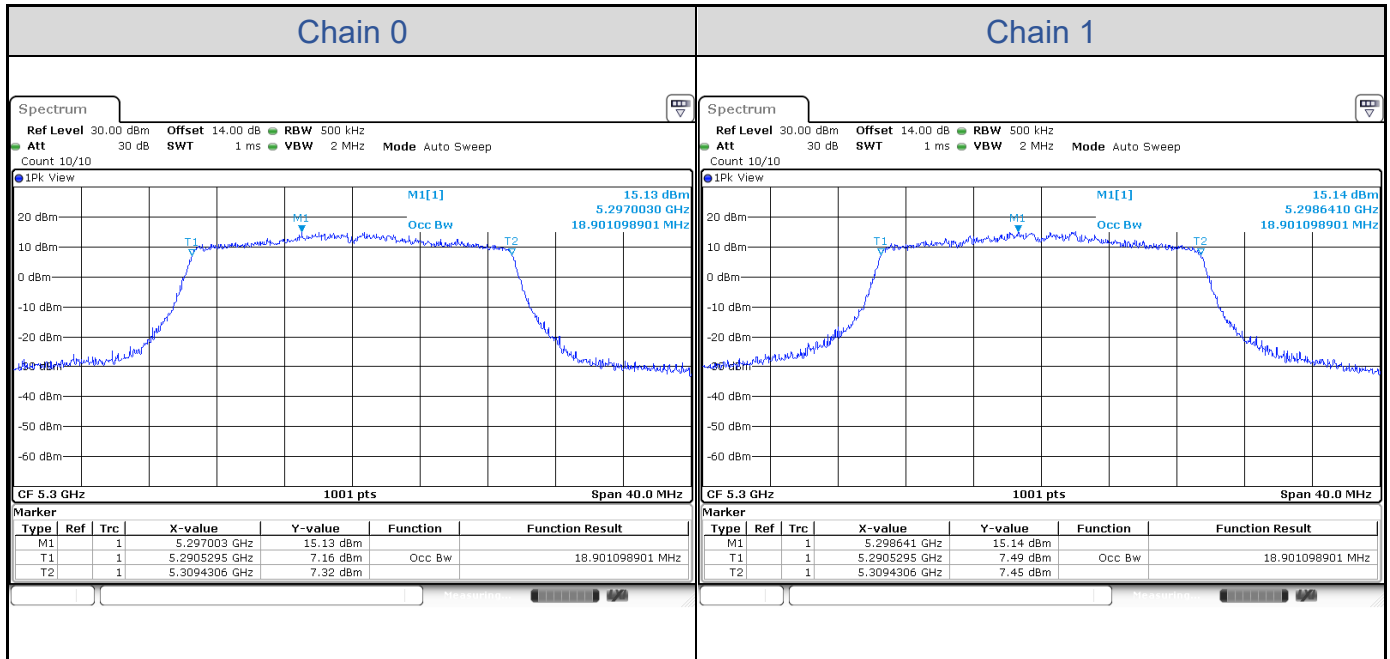

**802.11a-Channel 36**

**802.11a-Channel 40**

**802.11a-Channel 48**

**802.11a-Channel 52**

**802.11a-Channel 60**

**802.11a-Channel 64**

**802.11a-Channel 100**

**802.11a-Channel 116**

**802.11a-Channel 140**

**802.11a-Channel 144 (U-NII-2C)**

**802.11a-Channel 144 (U-NII-3)**

**802.11a-Channel 149**

**802.11a-Channel 157**

**802.11a-Channel 165**

**802.11ax HE20**

Band	Channel	Frequency (MHz)	99% Bandwidth (MHz)	
			Chain 0	Chain 1
U-NII-1	36	5180	18.98	18.94
	40	5200	19.26	19.34
	48	5240	19.18	19.42
U-NII-2A	52	5260	18.94	19.06
	60	5300	18.90	18.90
	64	5320	18.90	18.90
U-NII-2C	100	5500	18.94	18.86
	116	5580	18.94	18.90
	140	5700	18.98	18.94
	144	5720	14.43	14.43
U-NII-3	144	5720	4.51	4.47
	149	5745	18.94	18.86
	157	5785	18.98	18.94
	165	5825	19.22	19.10

**802.11ax HE20-Channel 36**

**802.11ax HE20-Channel 40**

**802.11ax HE20-Channel 48**

**802.11ax HE20-Channel 52**

**802.11ax HE20-Channel 60**

**802.11ax HE20-Channel 64**

**802.11ax HE20-Channel 100**

**802.11ax HE20-Channel 116**