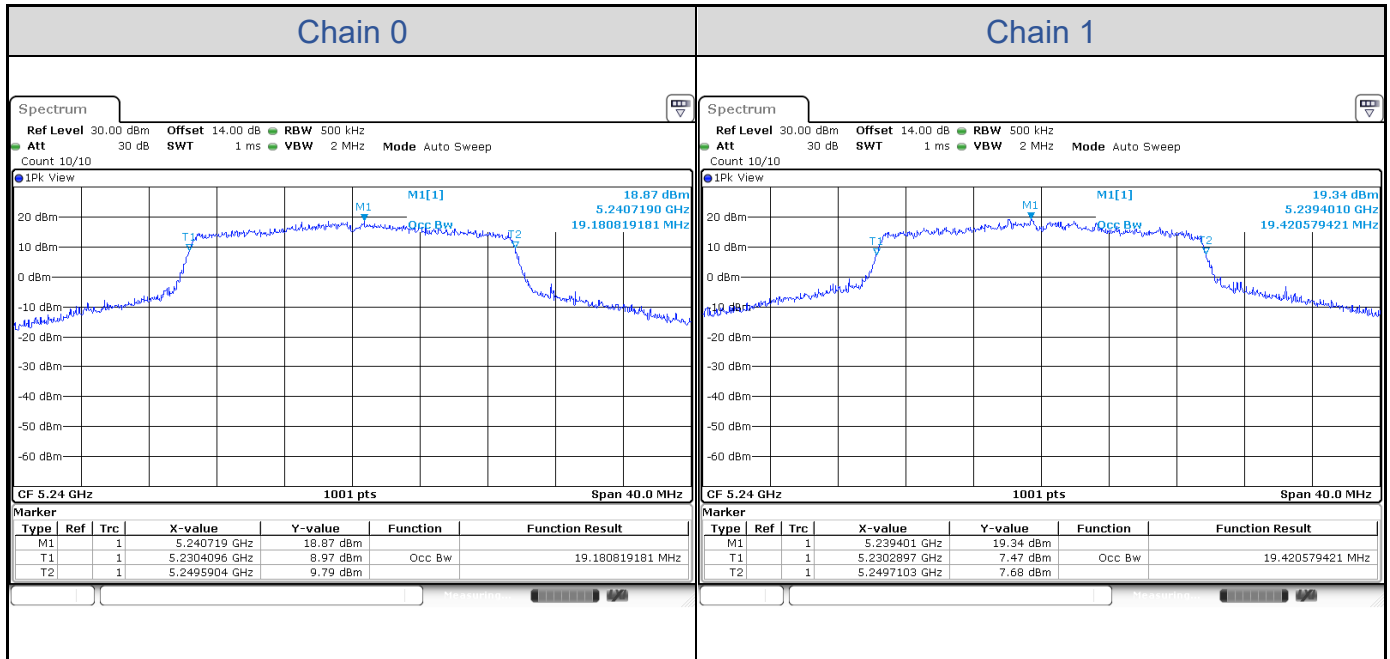

**802.11a-Channel 36**

**802.11a-Channel 40**

**802.11a-Channel 48**

**802.11a-Channel 52**

**802.11a-Channel 60**

**802.11a-Channel 64**

**802.11a-Channel 100**

**802.11a-Channel 116**

**802.11a-Channel 140**

**802.11a-Channel 144 (U-NII-2C)**

**802.11a-Channel 144 (U-NII-3)**

**802.11a-Channel 149**

**802.11a-Channel 157**

**802.11a-Channel 165**

**802.11ax HE20**

Band	Channel	Frequency (MHz)	99% Bandwidth (MHz)	
			Chain 0	Chain 1
U-NII-1	36	5180	18.98	18.94
	40	5200	19.26	19.34
	48	5240	19.18	19.42
U-NII-2A	52	5260	18.94	19.06
	60	5300	18.90	18.90
	64	5320	18.90	18.90
U-NII-2C	100	5500	18.94	18.86
	116	5580	18.94	18.90
	140	5700	18.98	18.94
	144	5720	14.43	14.43
U-NII-3	144	5720	4.51	4.47
	149	5745	18.94	18.86
	157	5785	18.98	18.94
	165	5825	19.22	19.10

**802.11ax HE20-Channel 36**

**802.11ax HE20-Channel 40**

**802.11ax HE20-Channel 48**

**802.11ax HE20-Channel 52**

**802.11ax HE20-Channel 60**

**802.11ax HE20-Channel 64**

**802.11ax HE20-Channel 100**

**802.11ax HE20-Channel 116**