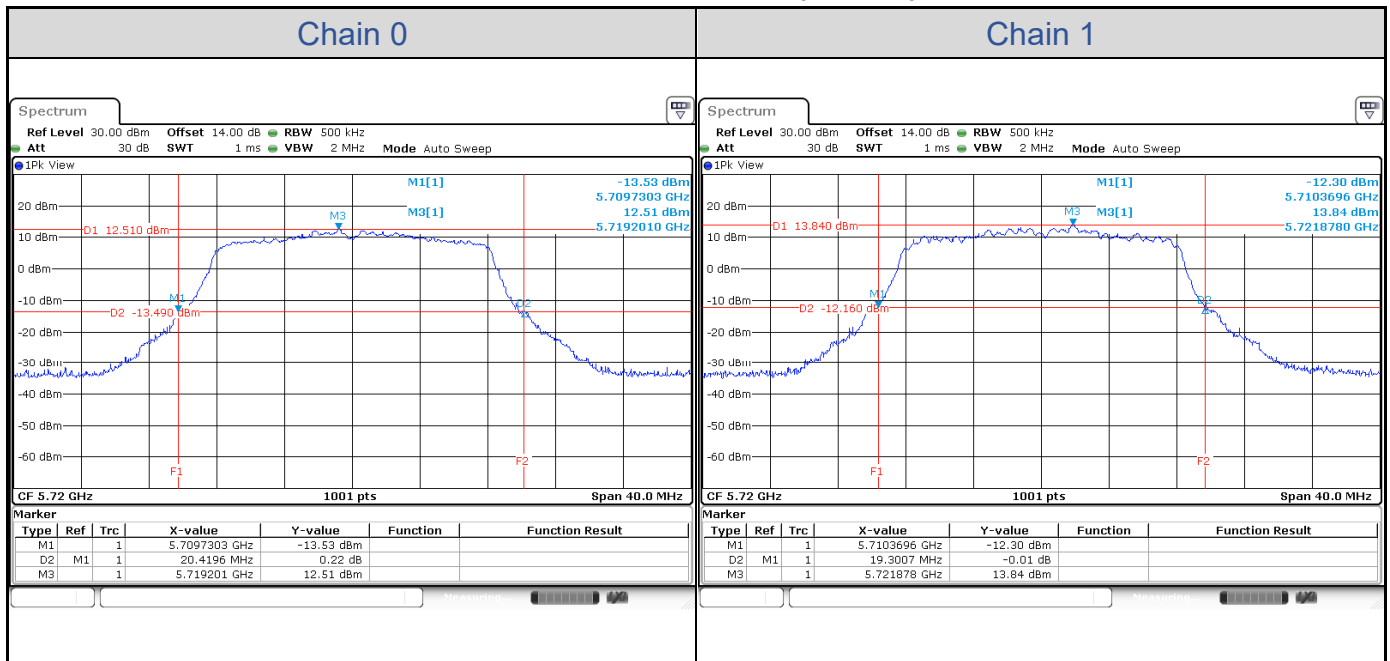

#### 802.11a-Channel 36

**802.11a-Channel 40**

**802.11a-Channel 48**

**802.11a-Channel 52**

**802.11a-Channel 60**

**802.11a-Channel 64**

**802.11a-Channel 100**

**802.11a-Channel 116**

**802.11a-Channel 140**

**802.11a-Channel 144 (U-NII-2C)**

**802.11a-Channel 144 (U-NII-3)**

**802.11ax HE20**

Band	Channel	Frequency (MHz)	26 dB Bandwidth (MHz)	
			Chain 0	Chain 1
U-NII-1	36	5180	21.70	21.50
	40	5200	30.57	29.37
	48	5240	29.01	31.17
U-NII-2A	52	5260	21.30	25.81
	60	5300	21.22	21.42
	64	5320	21.38	21.26
U-NII-2C	100	5500	21.30	21.22
	116	5580	21.30	21.10
	140	5700	21.42	21.18
	144	5720	15.51	15.59
U-NII-3	144	5720	5.59	5.43

**802.11ax HE20-Channel 36**

**802.11ax HE20-Channel 40**

**802.11ax HE20-Channel 48**

**802.11ax HE20-Channel 52**

**802.11ax HE20-Channel 60**

**802.11ax HE20-Channel 64**

**802.11ax HE20-Channel 100**

**802.11ax HE20-Channel 116**