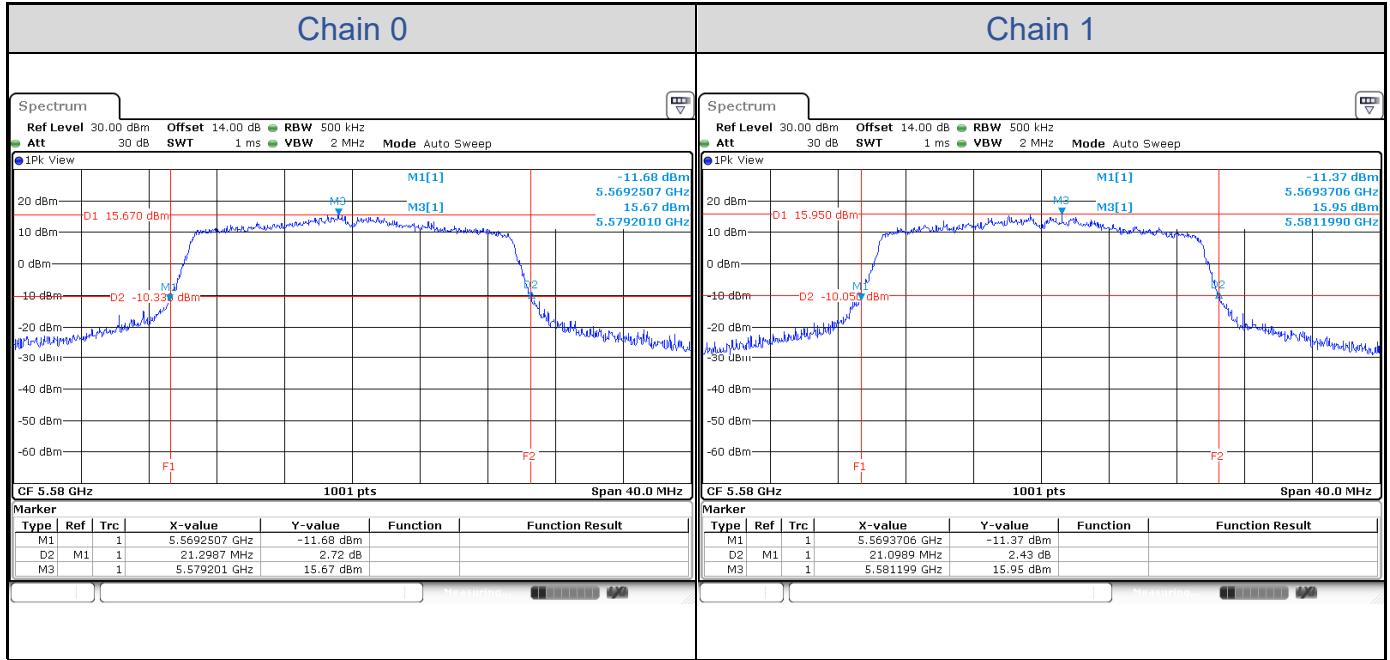

#### 802.11a-Channel 36

**802.11a-Channel 40**

**802.11a-Channel 48**

**802.11a-Channel 52**

**802.11a-Channel 60**

**802.11a-Channel 64**

**802.11a-Channel 100**

**802.11a-Channel 116**

**802.11a-Channel 140**

**802.11a-Channel 144 (U-NII-2C)**

**802.11a-Channel 144 (U-NII-3)**

**802.11ax HE20**

Band	Channel	Frequency (MHz)	26 dB Bandwidth (MHz)	
			Chain 0	Chain 1
U-NII-1	36	5180	21.70	21.50
	40	5200	30.57	29.37
	48	5240	29.01	31.17
U-NII-2A	52	5260	21.30	25.81
	60	5300	21.22	21.42
	64	5320	21.38	21.26
U-NII-2C	100	5500	21.30	21.22
	116	5580	21.30	21.10
	140	5700	21.42	21.18
	144	5720	15.51	15.59
U-NII-3	144	5720	5.59	5.43

**802.11ax HE20-Channel 36**

**802.11ax HE20-Channel 40**

**802.11ax HE20-Channel 48**

**802.11ax HE20-Channel 52**

**802.11ax HE20-Channel 60**

**802.11ax HE20-Channel 64**

**802.11ax HE20-Channel 100**

**802.11ax HE20-Channel 116**