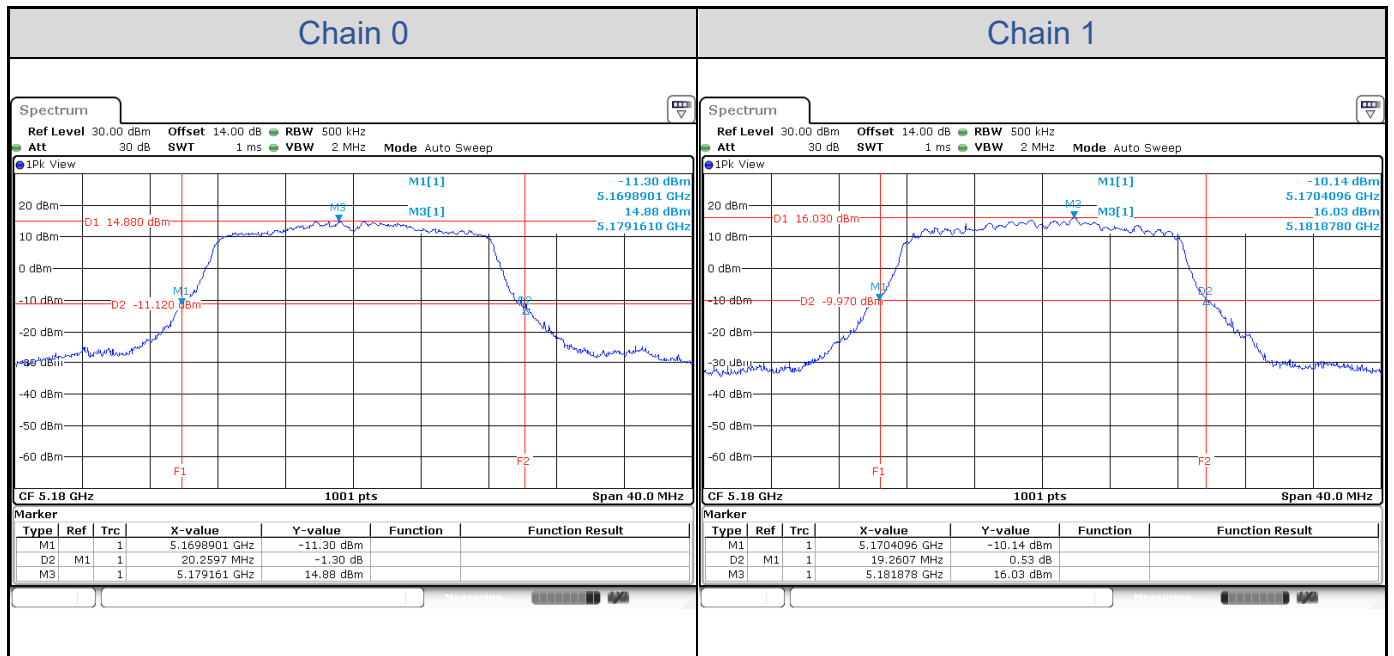

Appendix A: Test Results of Conducted Test

Test Result of 26 dB Bandwidth

802.11a

Band	Channel	Frequency (MHz)	26 dB Bandwidth (MHz)	
			Chain 0	Chain 1
U-NII-1	36	5180	20.26	19.26
	40	5200	19.98	19.26
	48	5240	20.26	19.82
U-NII-2A	52	5260	20.14	19.70
	60	5300	20.06	19.74
	64	5320	19.94	19.74
U-NII-2C	100	5500	20.50	19.58
	116	5580	19.94	19.66
	140	5700	20.54	19.26
	144	5720	15.31	14.59
U-NII-3	144	5720	4.99	4.79

802.11a-Channel 36