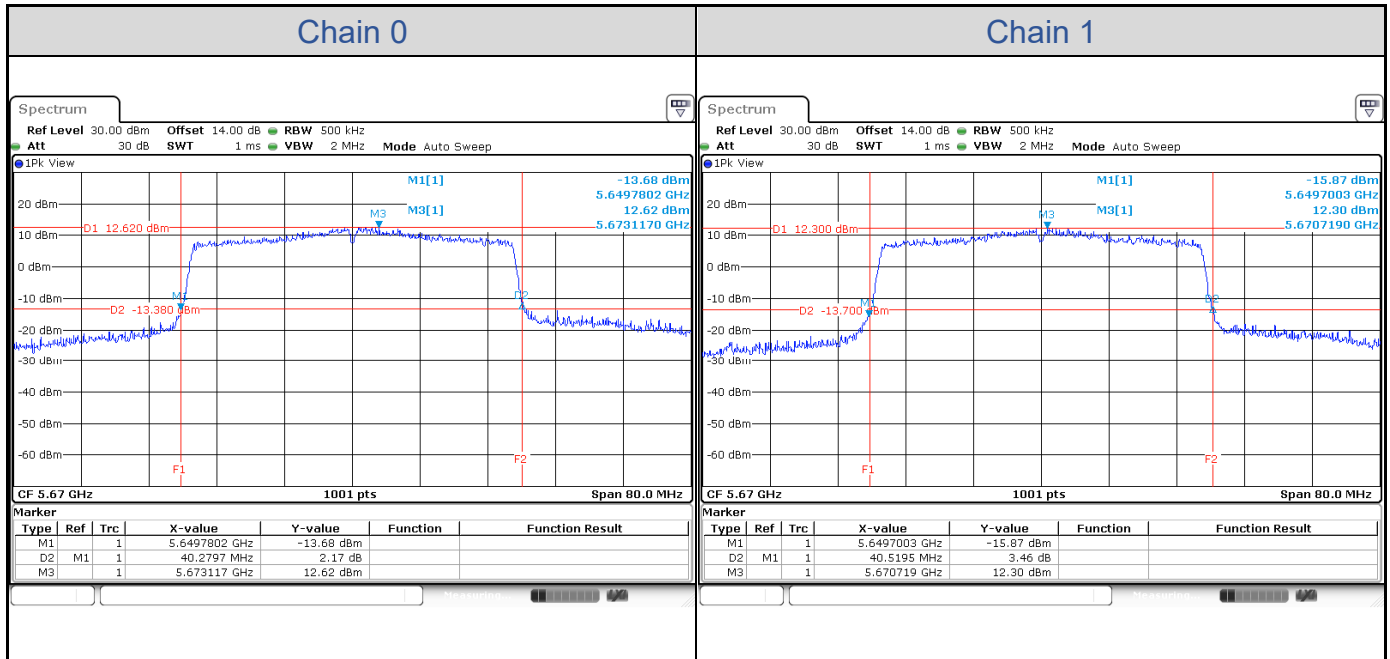

**802.11ax HE20-Channel 36**

**802.11ax HE20-Channel 40**

**802.11ax HE20-Channel 48**

**802.11ax HE20-Channel 52**

**802.11ax HE20-Channel 60**

**802.11ax HE20-Channel 64**

**802.11ax HE20-Channel 100**

**802.11ax HE20-Channel 116**

**802.11ax HE20-Channel 140**

**802.11ax HE20-Channel 144 (U-NII-2C)**

**802.11ax HE20-Channel 144 (U-NII-3)**

**802.11ax HE40**

Band	Channel	Frequency (MHz)	26 dB Bandwidth (MHz)	
			Chain 0	Chain 1
U-NII-1	38	5190	40.28	40.20
	46	5230	40.20	40.36
U-NII-2A	54	5270	40.28	41.32
	62	5310	40.28	40.20
U-NII-2C	102	5510	40.12	40.28
	110	5500	40.20	40.52
	134	5670	40.28	40.52
	142	5710	35.30	35.22
U-NII-3	142	5710	5.38	5.14

**802.11ax HE40-Channel 38**

**802.11ax HE40-Channel 46**

**802.11ax HE40-Channel 54**

**802.11ax HE40-Channel 62**

**802.11ax HE40-Channel 102**

**802.11ax HE40-Channel 110**

**802.11ax HE40-Channel 134**

**802.11ax HE40-Channel 142 (U-NII-2C)**