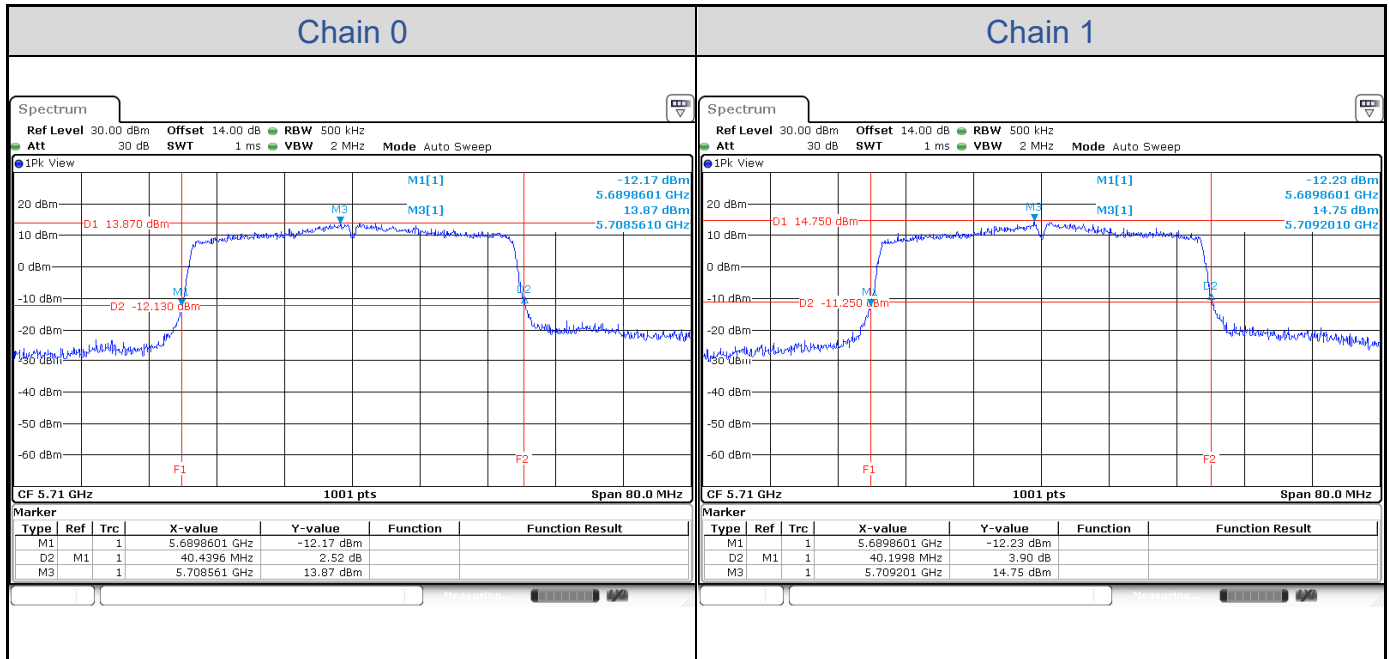

802.11ax HE40-Channel 142 (U-NII-3)