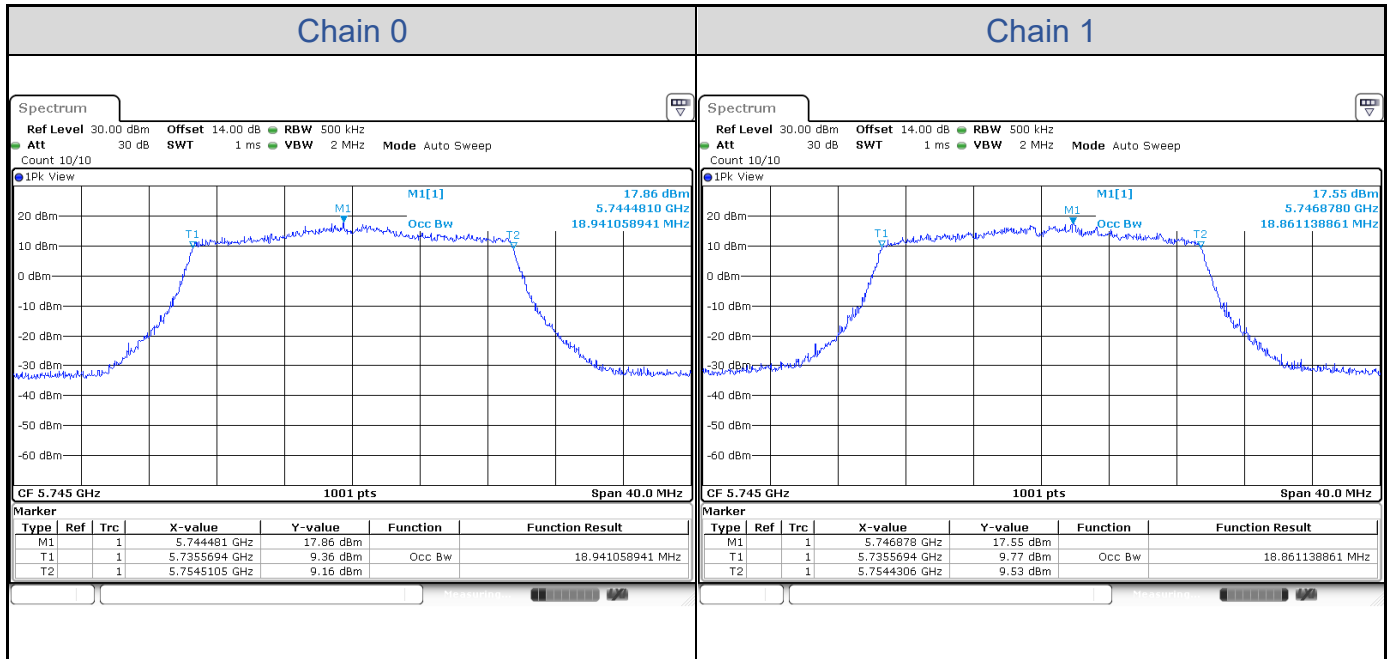

**802.11a-Channel 140**

**802.11a-Channel 144 (U-NII-2C)**

**802.11a-Channel 144 (U-NII-3)**

**802.11a-Channel 149**

**802.11a-Channel 157**

**802.11a-Channel 165**

**802.11ax HE20**

Band	Channel	Frequency (MHz)	99% Bandwidth (MHz)	
			Chain 0	Chain 1
U-NII-1	36	5180	18.98	18.94
	40	5200	19.26	19.34
	48	5240	19.18	19.42
U-NII-2A	52	5260	18.94	19.06
	60	5300	18.90	18.90
	64	5320	18.90	18.90
U-NII-2C	100	5500	18.94	18.86
	116	5580	18.94	18.90
	140	5700	18.98	18.94
	144	5720	14.43	14.43
U-NII-3	144	5720	4.51	4.47
	149	5745	18.94	18.86
	157	5785	18.98	18.94
	165	5825	19.22	19.10

**802.11ax HE20-Channel 36**

**802.11ax HE20-Channel 40**

**802.11ax HE20-Channel 48**

**802.11ax HE20-Channel 52**

**802.11ax HE20-Channel 60**

**802.11ax HE20-Channel 64**

**802.11ax HE20-Channel 100**

**802.11ax HE20-Channel 116**

**802.11ax HE20-Channel 140**

**802.11ax HE20-Channel 144 (U-NII-2C)**

**802.11ax HE20-Channel 144 (U-NII-3)**

**802.11ax HE20-Channel 149**

**802.11ax HE20-Channel 157**

802.11ax HE20-Channel 165