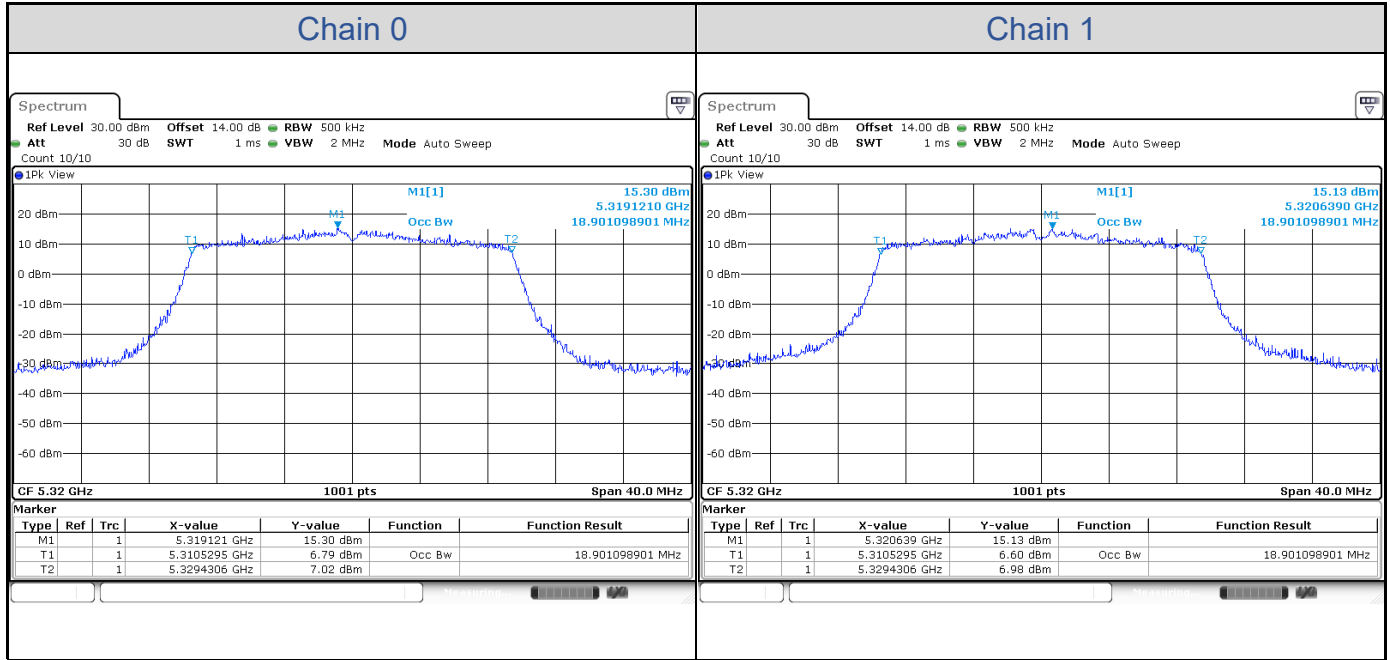

**802.11a-Channel 36**

**802.11a-Channel 40**

**802.11a-Channel 48**

**802.11a-Channel 52**

**802.11a-Channel 60**

**802.11a-Channel 64**

**802.11a-Channel 100**

**802.11a-Channel 116**

**802.11a-Channel 140**

**802.11a-Channel 144 (U-NII-2C)**

**802.11a-Channel 144 (U-NII-3)**

**802.11a-Channel 149**

**802.11a-Channel 157**

**802.11a-Channel 165**

**802.11ax HE20**

Band	Channel	Frequency (MHz)	99% Bandwidth (MHz)	
			Chain 0	Chain 1
U-NII-1	36	5180	18.98	18.94
	40	5200	19.26	19.34
	48	5240	19.18	19.42
U-NII-2A	52	5260	18.94	19.06
	60	5300	18.90	18.90
	64	5320	18.90	18.90
U-NII-2C	100	5500	18.94	18.86
	116	5580	18.94	18.90
	140	5700	18.98	18.94
	144	5720	14.43	14.43
U-NII-3	144	5720	4.51	4.47
	149	5745	18.94	18.86
	157	5785	18.98	18.94
	165	5825	19.22	19.10

**802.11ax HE20-Channel 36**

**802.11ax HE20-Channel 40**

**802.11ax HE20-Channel 48**

**802.11ax HE20-Channel 52**

**802.11ax HE20-Channel 60**

**802.11ax HE20-Channel 64**

**802.11ax HE20-Channel 100**

**802.11ax HE20-Channel 116**

**802.11ax HE20-Channel 140**

**802.11ax HE20-Channel 144 (U-NII-2C)**

**802.11ax HE20-Channel 144 (U-NII-3)**

**802.11ax HE20-Channel 149**

**802.11ax HE20-Channel 157**

802.11ax HE20-Channel 165