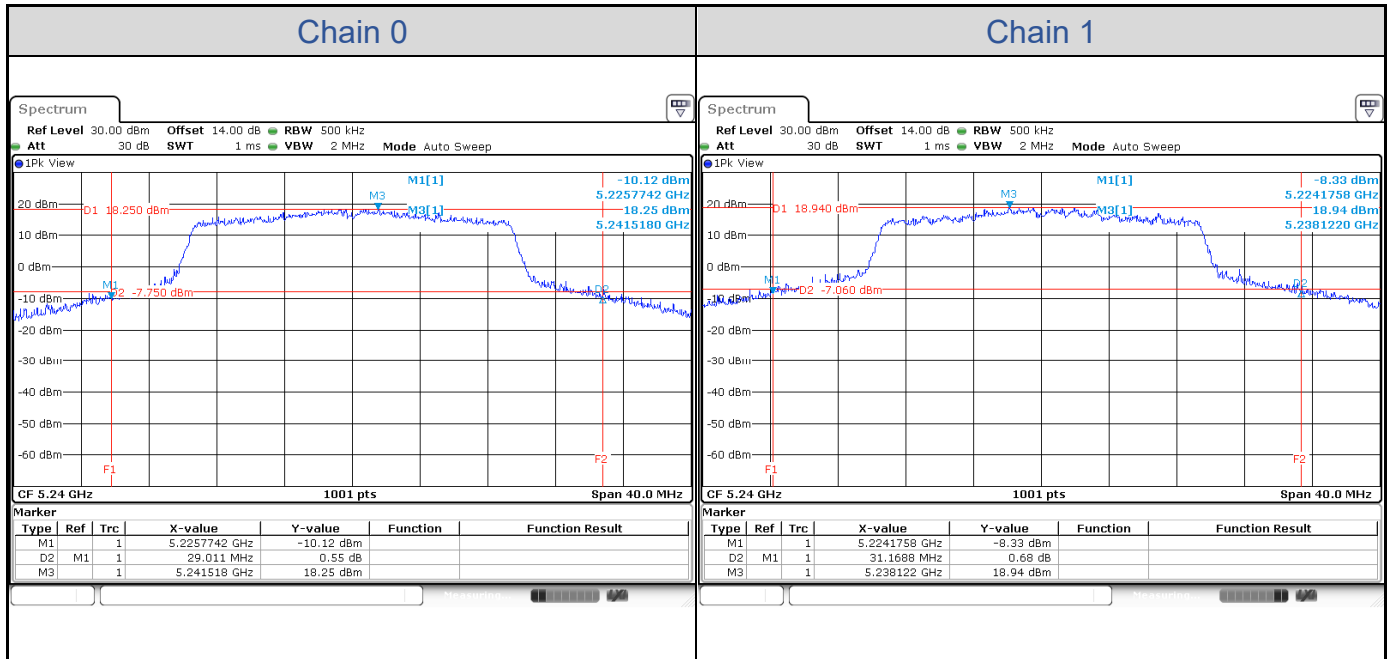

#### 802.11a-Channel 36

**802.11a-Channel 40**

**802.11a-Channel 48**

**802.11a-Channel 52**

**802.11a-Channel 60**

**802.11a-Channel 64**

**802.11a-Channel 100**

**802.11a-Channel 116**

**802.11a-Channel 140**

**802.11a-Channel 144 (U-NII-2C)**

**802.11a-Channel 144 (U-NII-3)**

**802.11ax HE20**

Band	Channel	Frequency (MHz)	26 dB Bandwidth (MHz)	
			Chain 0	Chain 1
U-NII-1	36	5180	21.70	21.50
	40	5200	30.57	29.37
	48	5240	29.01	31.17
U-NII-2A	52	5260	21.30	25.81
	60	5300	21.22	21.42
	64	5320	21.38	21.26
U-NII-2C	100	5500	21.30	21.22
	116	5580	21.30	21.10
	140	5700	21.42	21.18
	144	5720	15.51	15.59
U-NII-3	144	5720	5.59	5.43

**802.11ax HE20-Channel 36**

**802.11ax HE20-Channel 40**

**802.11ax HE20-Channel 48**

**802.11ax HE20-Channel 52**

**802.11ax HE20-Channel 60**

**802.11ax HE20-Channel 64**

**802.11ax HE20-Channel 100**

**802.11ax HE20-Channel 116**