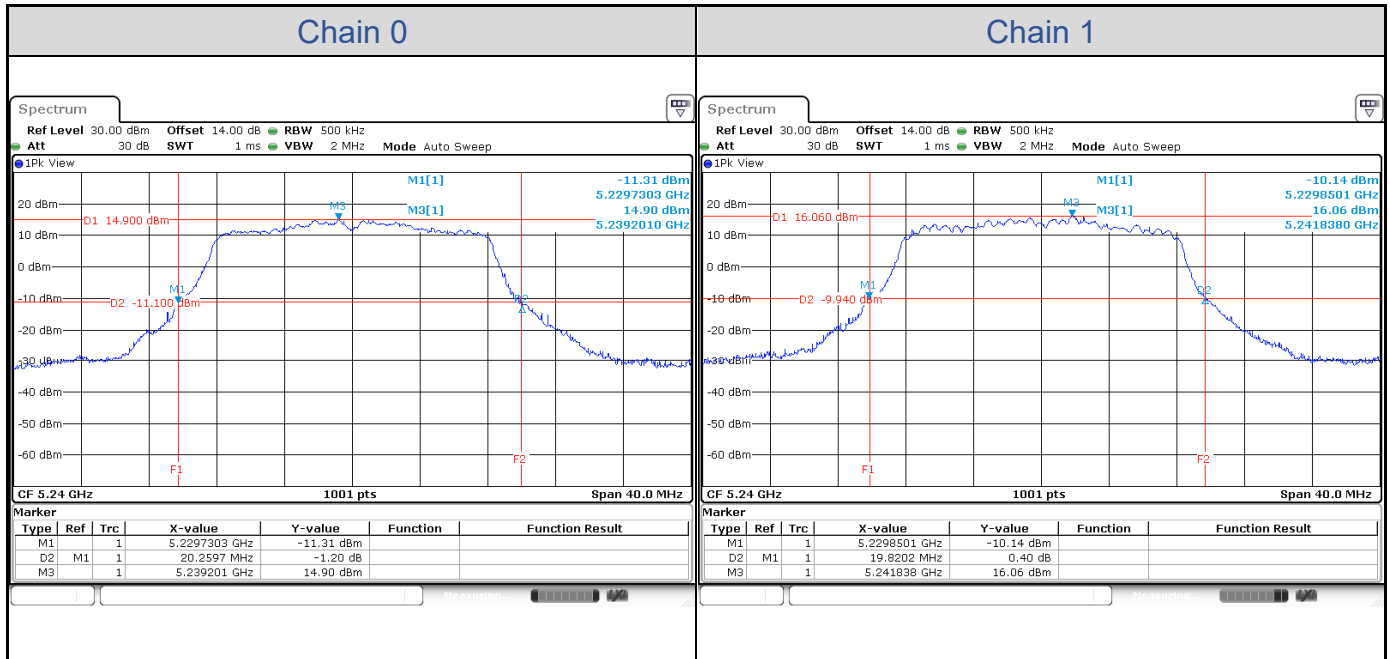

802.11a-Channel 48