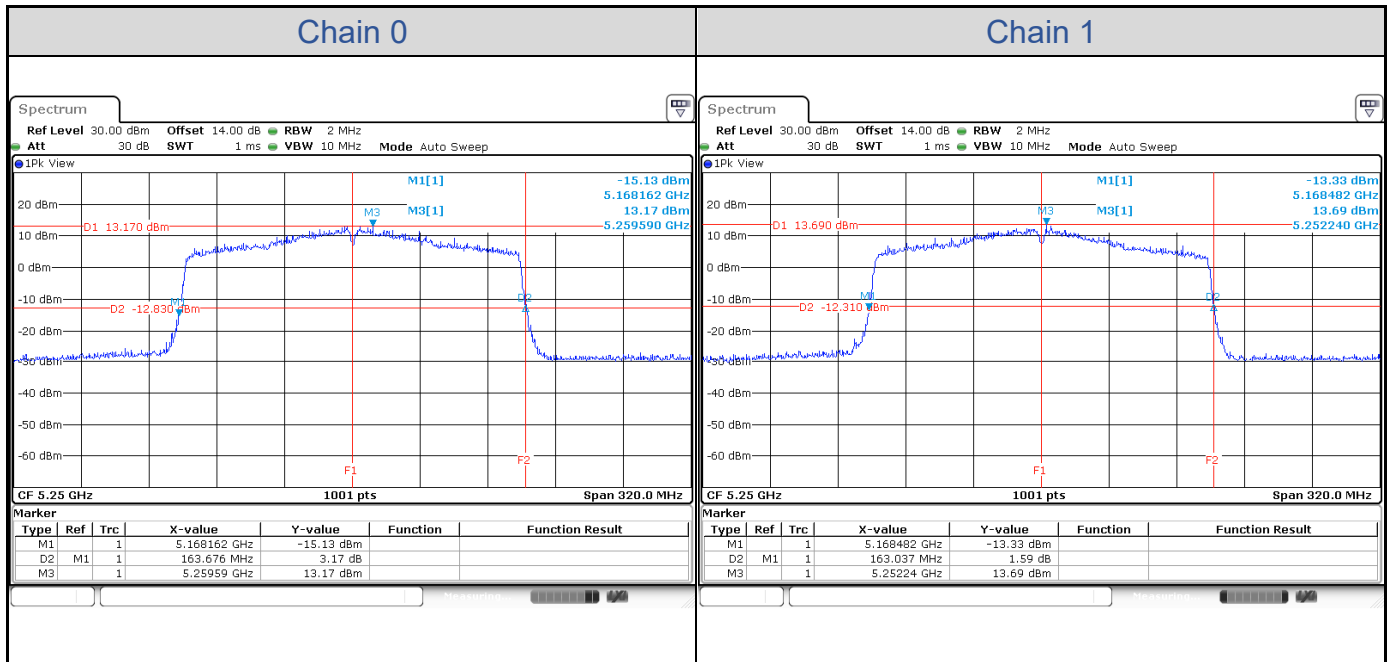

**802.11ax HE80-Channel 42**

**802.11ax HE80-Channel 58**

**802.11ax HE80-Channel 106**

**802.11ax HE80-Channel 122**

**802.11ax HE80-Channel 138 (U-NII-2C)**

802.11ax HE80-Channel 138 (U-NII-3)

**802.11ax HE160**

Band	Channel	Frequency (MHz)	26 dB Bandwidth (MHz)	
			Chain 0	Chain 1
U-NII-1	50	5250	81.84	81.52
U-NII-2A	50	5250	81.84	81.52
U-NII-2C	114	5570	163.36	164.00

**802.11ax HE160-Channel 50**

**802.11ax HE160-Channel 114**