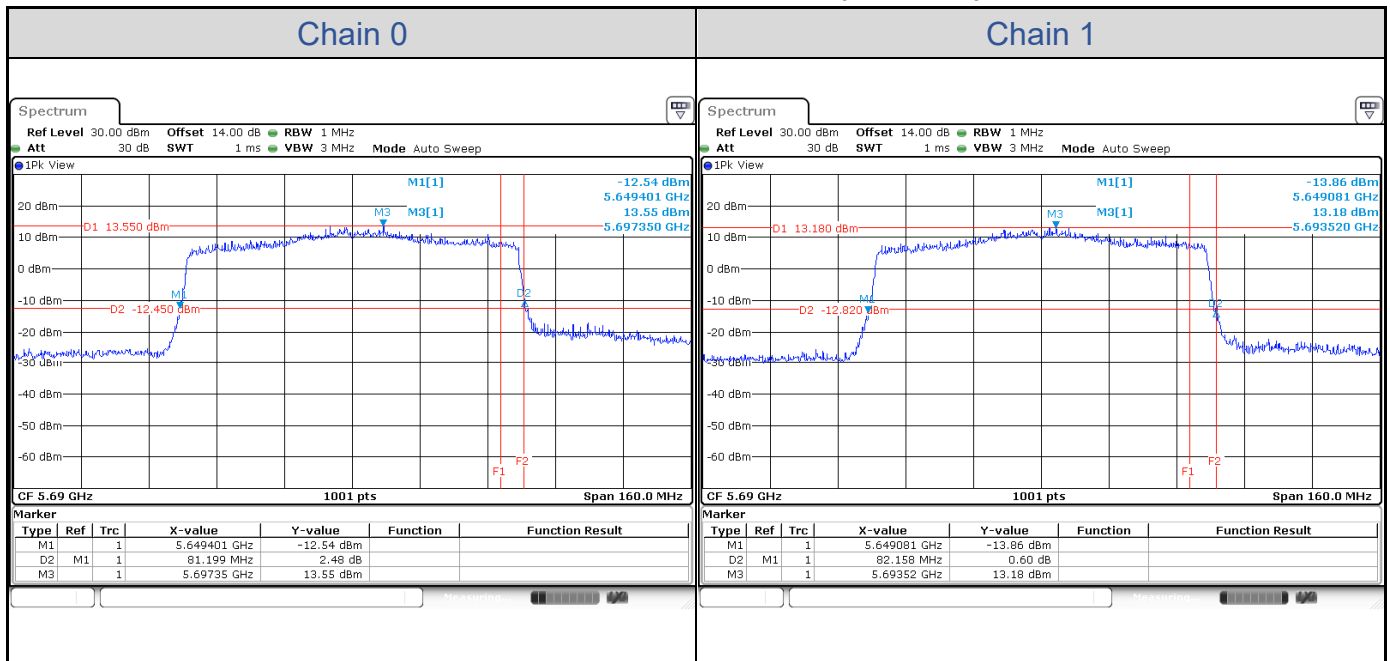

**802.11ax HE40-Channel 38**

**802.11ax HE40-Channel 46**

**802.11ax HE40-Channel 54**

**802.11ax HE40-Channel 62**

**802.11ax HE40-Channel 102**

**802.11ax HE40-Channel 110**

**802.11ax HE40-Channel 134**

**802.11ax HE40-Channel 142 (U-NII-2C)**

**802.11ax HE80-Channel 42**

**802.11ax HE80-Channel 58**

**802.11ax HE80-Channel 106**

**802.11ax HE80-Channel 122**

**802.11ax HE80-Channel 138 (U-NII-2C)**

802.11ax HE80-Channel 138 (U-NII-3)

**802.11ax HE160**