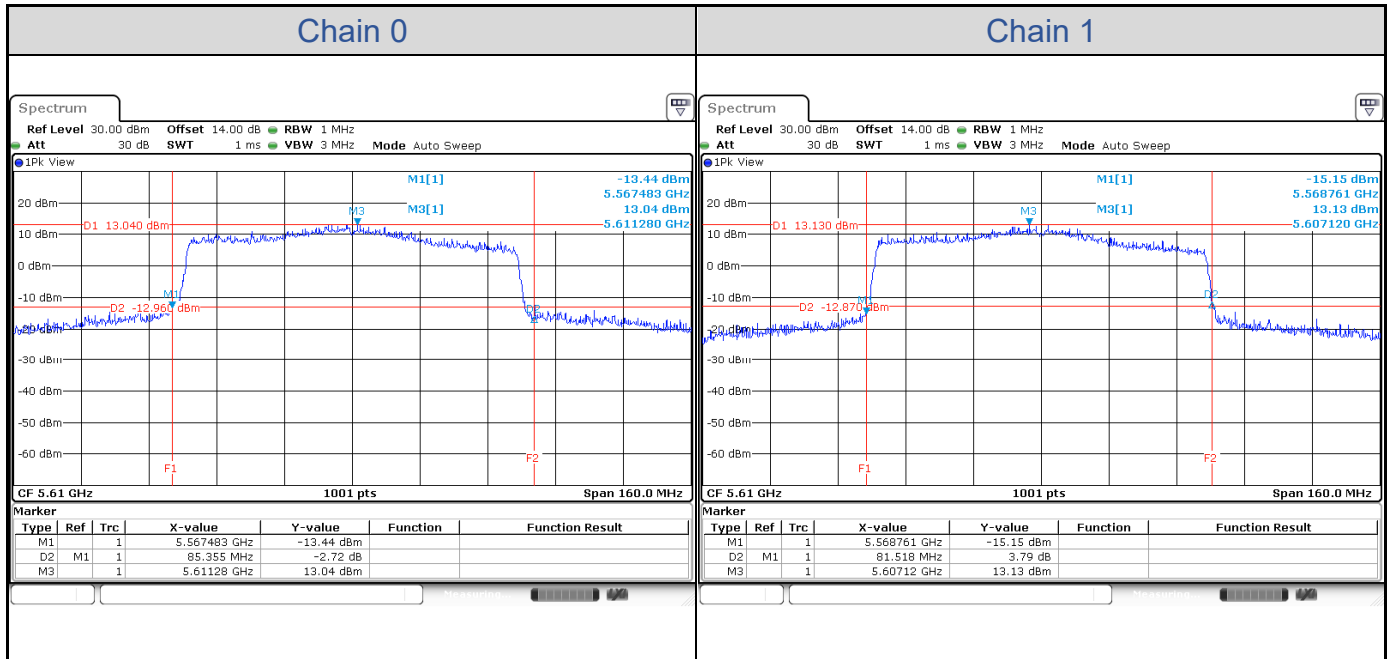

**802.11ax HE40-Channel 38**

**802.11ax HE40-Channel 46**

**802.11ax HE40-Channel 54**

**802.11ax HE40-Channel 62**

**802.11ax HE40-Channel 102**

**802.11ax HE40-Channel 110**

**802.11ax HE40-Channel 134**

**802.11ax HE40-Channel 142 (U-NII-2C)**

**802.11ax HE40-Channel 142 (U-NII-3)**

**802.11ax HE80**

Band	Channel	Frequency (MHz)	26 dB Bandwidth (MHz)	
			Chain 0	Chain 1
U-NII-1	42	5210	81.52	81.20
U-NII-2A	58	5290	81.36	81.20
U-NII-2C	106	5530	81.20	81.04
	122	5610	85.36	81.52
	138	5690	75.60	75.92
U-NII-3	138	5690	5.60	6.24

**802.11ax HE80-Channel 42**

**802.11ax HE80-Channel 58**

**802.11ax HE80-Channel 106**

**802.11ax HE80-Channel 122**

**802.11ax HE80-Channel 138 (U-NII-2C)**

802.11ax HE80-Channel 138 (U-NII-3)

**802.11ax HE160**