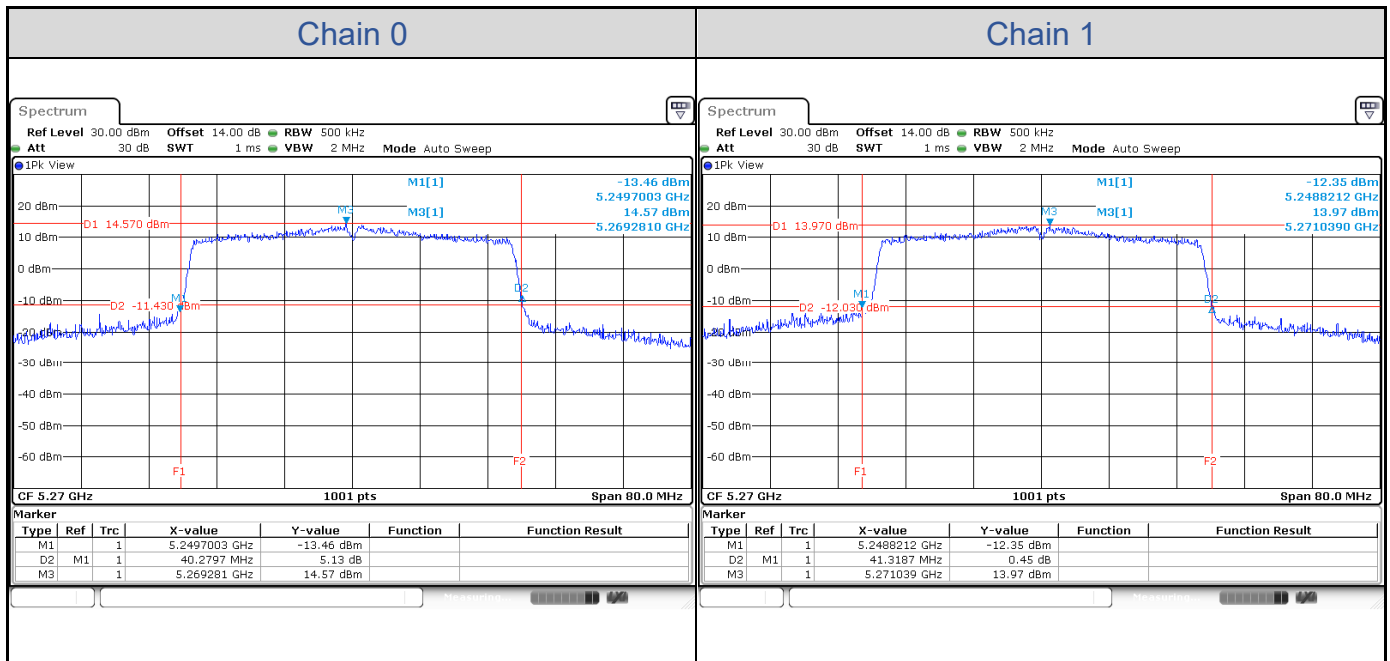

802.11ax HE40-Channel 54