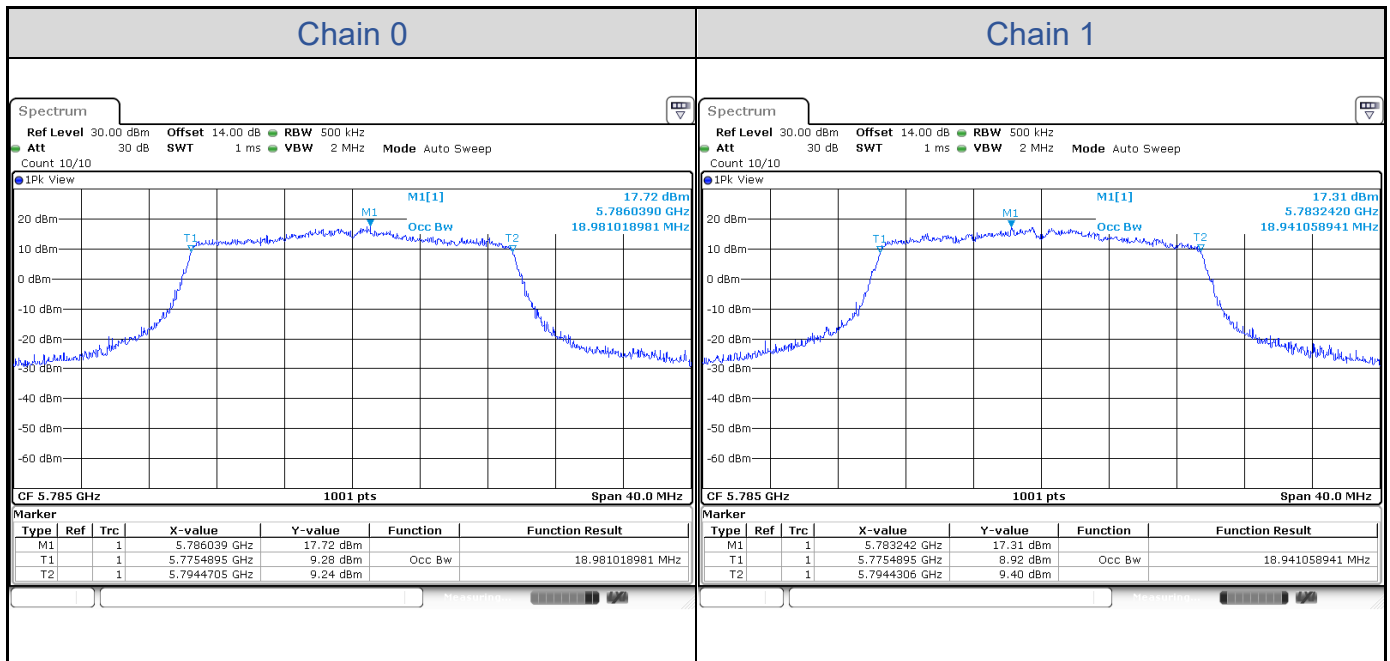

**802.11ax HE20-Channel 36**

**802.11ax HE20-Channel 40**

**802.11ax HE20-Channel 48**

**802.11ax HE20-Channel 52**

**802.11ax HE20-Channel 60**

**802.11ax HE20-Channel 64**

**802.11ax HE20-Channel 100**

**802.11ax HE20-Channel 116**

**802.11ax HE20-Channel 140**

**802.11ax HE20-Channel 144 (U-NII-2C)**

**802.11ax HE20-Channel 144 (U-NII-3)**

**802.11ax HE20-Channel 149**

**802.11ax HE20-Channel 157**

802.11ax HE20-Channel 165