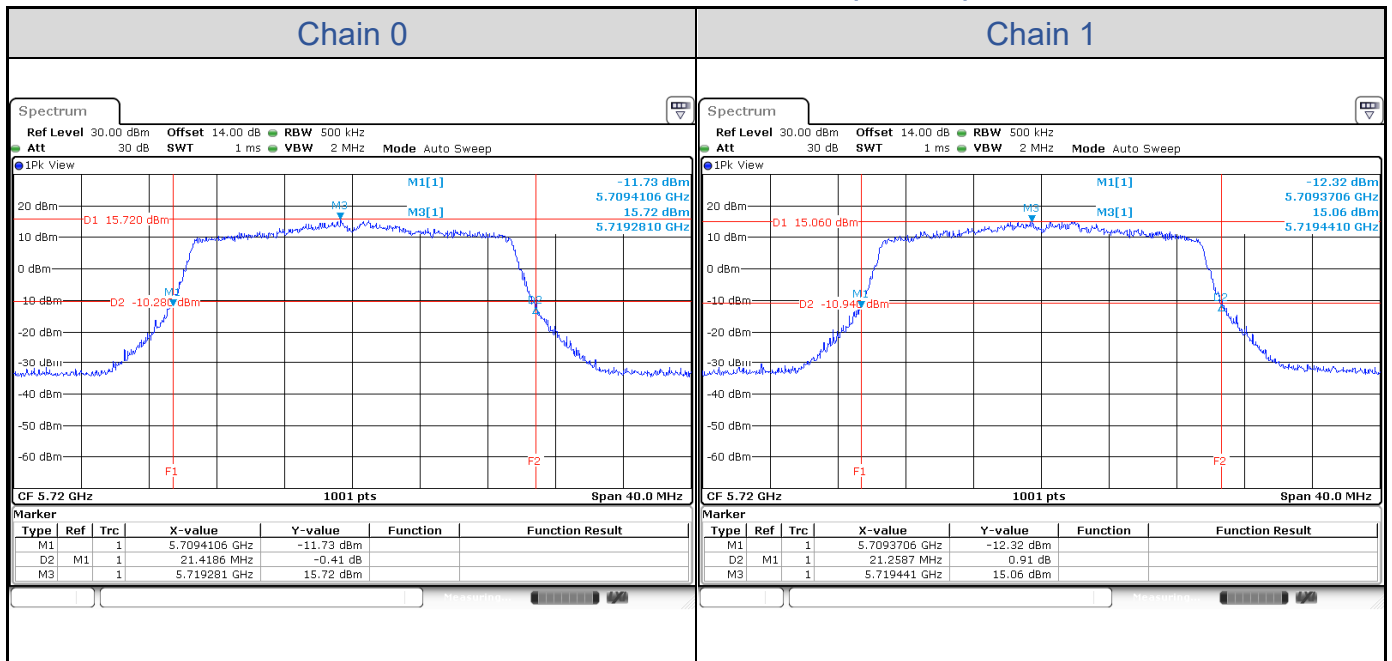

**802.11ax HE20-Channel 36**

**802.11ax HE20-Channel 40**

**802.11ax HE20-Channel 48**

**802.11ax HE20-Channel 52**

**802.11ax HE20-Channel 60**

**802.11ax HE20-Channel 64**

**802.11ax HE20-Channel 100**

**802.11ax HE20-Channel 116**

**802.11ax HE20-Channel 140**

**802.11ax HE20-Channel 144 (U-NII-2C)**

**802.11ax HE20-Channel 144 (U-NII-3)**

**802.11ax HE40**

Band	Channel	Frequency (MHz)	26 dB Bandwidth (MHz)	
			Chain 0	Chain 1
U-NII-1	38	5190	40.28	40.20
	46	5230	40.20	40.36
U-NII-2A	54	5270	40.28	41.32
	62	5310	40.28	40.20
U-NII-2C	102	5510	40.12	40.28
	110	5500	40.20	40.52
	134	5670	40.28	40.52
	142	5710	35.30	35.22
U-NII-3	142	5710	5.38	5.14