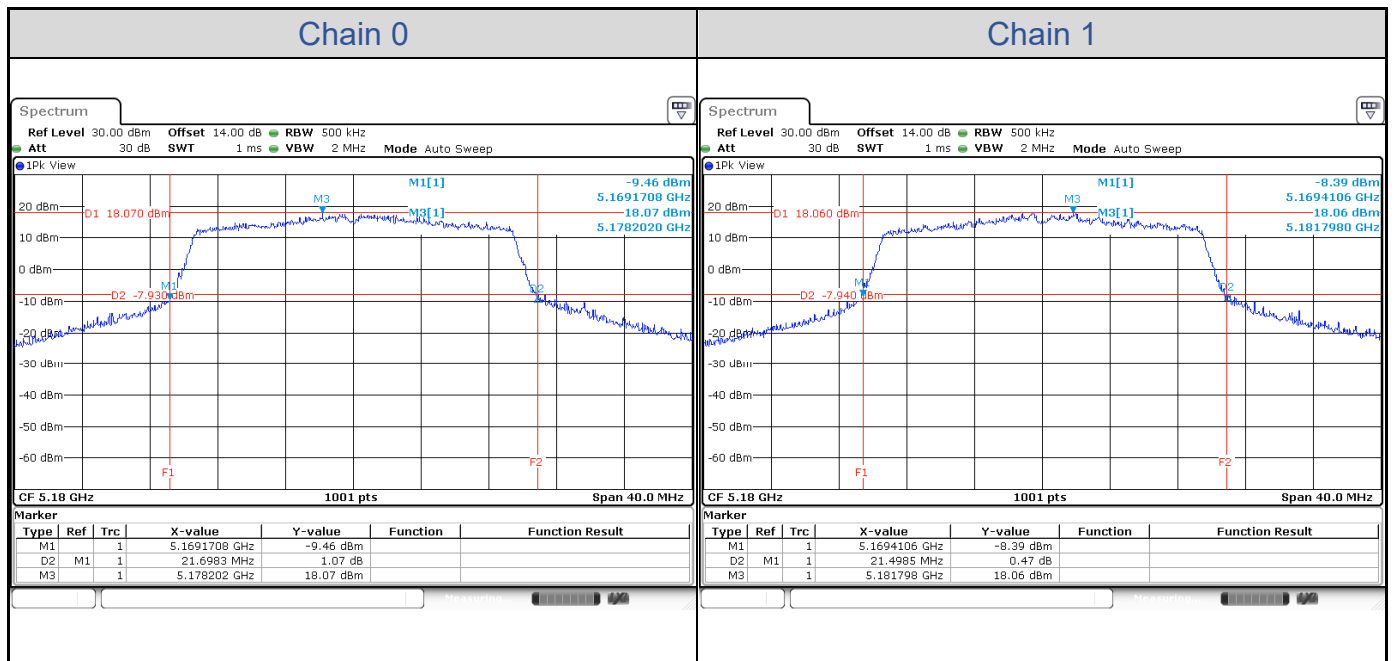

#### 802.11a-Channel 36

**802.11a-Channel 40**

**802.11a-Channel 48**

**802.11a-Channel 52**

**802.11a-Channel 60**

**802.11a-Channel 64**

**802.11a-Channel 100**

**802.11a-Channel 116**

**802.11a-Channel 140**

**802.11a-Channel 144 (U-NII-2C)**

**802.11a-Channel 144 (U-NII-3)**

**802.11ax HE20**

Band	Channel	Frequency (MHz)	26 dB Bandwidth (MHz)	
			Chain 0	Chain 1
U-NII-1	36	5180	21.70	21.50
	40	5200	30.57	29.37
	48	5240	29.01	31.17
U-NII-2A	52	5260	21.30	25.81
	60	5300	21.22	21.42
	64	5320	21.38	21.26
U-NII-2C	100	5500	21.30	21.22
	116	5580	21.30	21.10
	140	5700	21.42	21.18
	144	5720	15.51	15.59
U-NII-3	144	5720	5.59	5.43

**802.11ax HE20-Channel 36**

**802.11ax HE20-Channel 40**

**802.11ax HE20-Channel 48**

**802.11ax HE20-Channel 52**

**802.11ax HE20-Channel 60**

**802.11ax HE20-Channel 64**

**802.11ax HE20-Channel 100**

**802.11ax HE20-Channel 116**