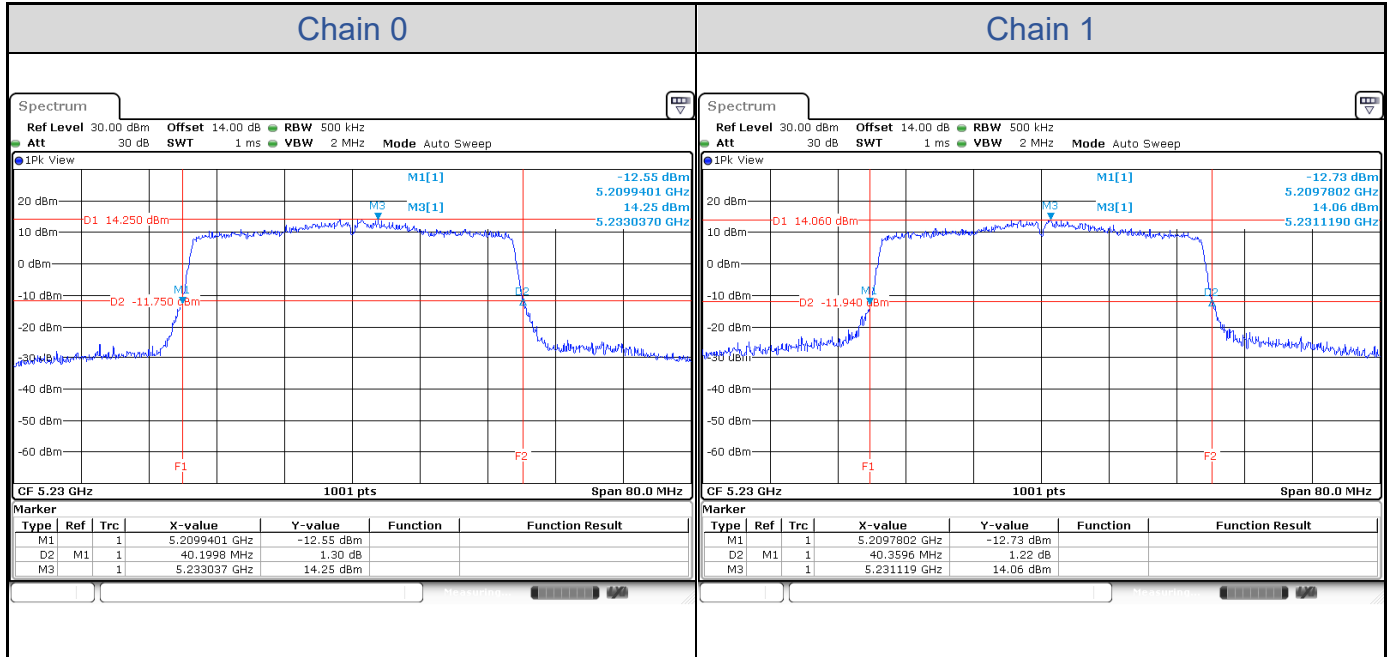

802.11ax HE40-Channel 46