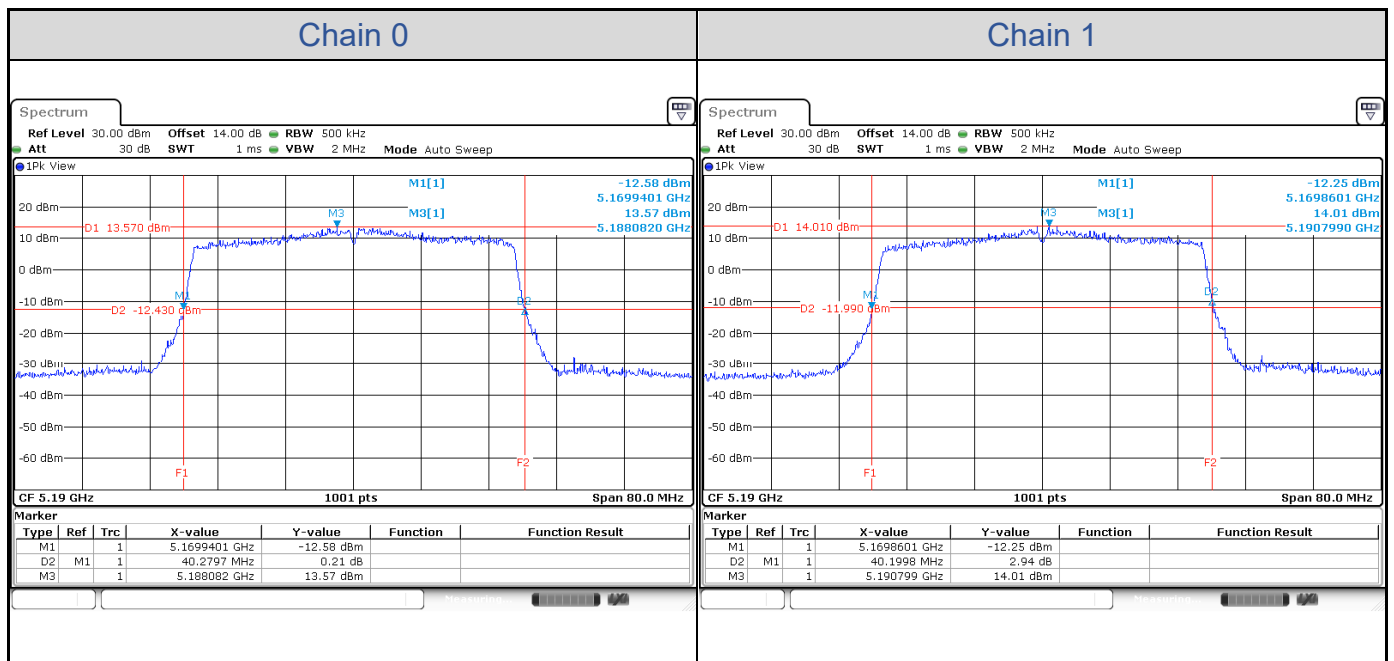

802.11ax HE40

Band	Channel	Frequency (MHz)	26 dB Bandwidth (MHz)	
			Chain 0	Chain 1
U-NII-1	38	5190	40.28	40.20
	46	5230	40.20	40.36
U-NII-2A	54	5270	40.28	41.32
	62	5310	40.28	40.20
U-NII-2C	102	5510	40.12	40.28
	110	5500	40.20	40.52
	134	5670	40.28	40.52
	142	5710	35.30	35.22
U-NII-3	142	5710	5.38	5.14

802.11ax HE40-Channel 38