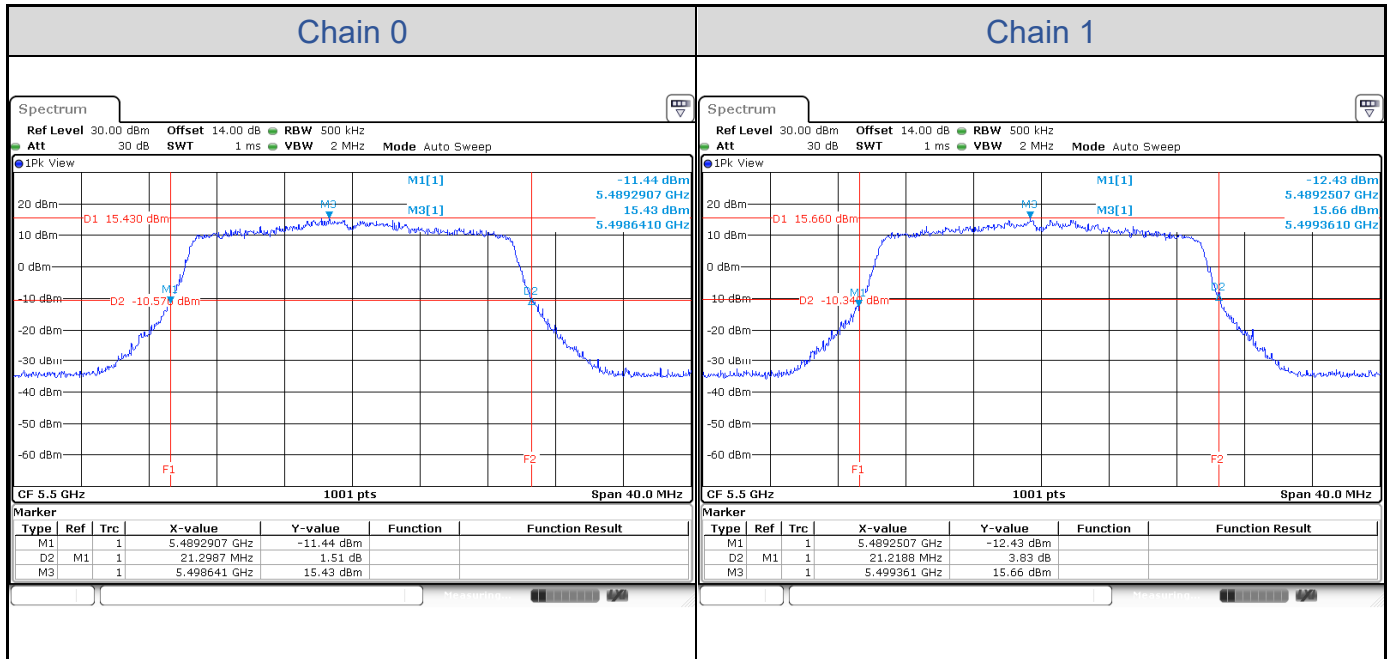

#### 802.11a-Channel 36

**802.11a-Channel 40**

**802.11a-Channel 48**

**802.11a-Channel 52**

**802.11a-Channel 60**

**802.11a-Channel 64**

**802.11a-Channel 100**

**802.11a-Channel 116**

**802.11a-Channel 140**

**802.11a-Channel 144 (U-NII-2C)**

**802.11a-Channel 144 (U-NII-3)**

**802.11ax HE20**

Band	Channel	Frequency (MHz)	26 dB Bandwidth (MHz)	
			Chain 0	Chain 1
U-NII-1	36	5180	21.70	21.50
	40	5200	30.57	29.37
	48	5240	29.01	31.17
U-NII-2A	52	5260	21.30	25.81
	60	5300	21.22	21.42
	64	5320	21.38	21.26
U-NII-2C	100	5500	21.30	21.22
	116	5580	21.30	21.10
	140	5700	21.42	21.18
	144	5720	15.51	15.59
U-NII-3	144	5720	5.59	5.43

**802.11ax HE20-Channel 36**

**802.11ax HE20-Channel 40**

**802.11ax HE20-Channel 48**

**802.11ax HE20-Channel 52**

**802.11ax HE20-Channel 60**

**802.11ax HE20-Channel 64**

**802.11ax HE20-Channel 100**

**802.11ax HE20-Channel 116**