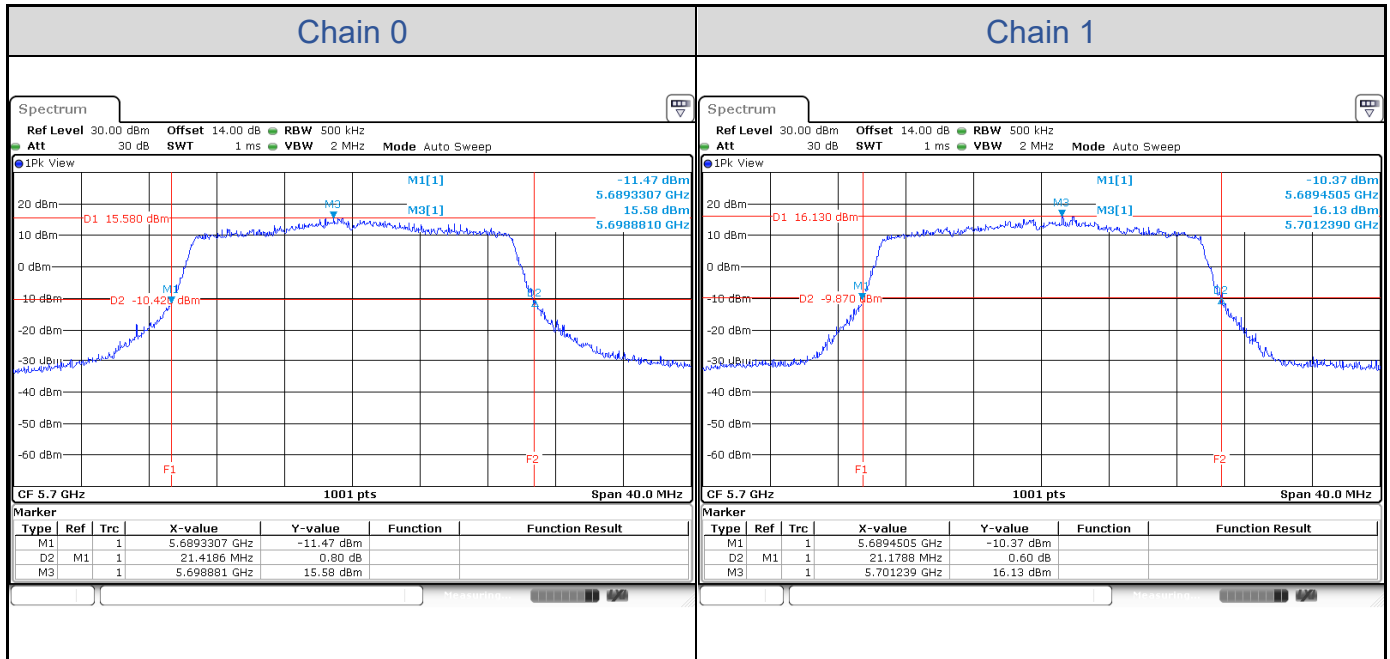

802.11ax HE20-Channel 140