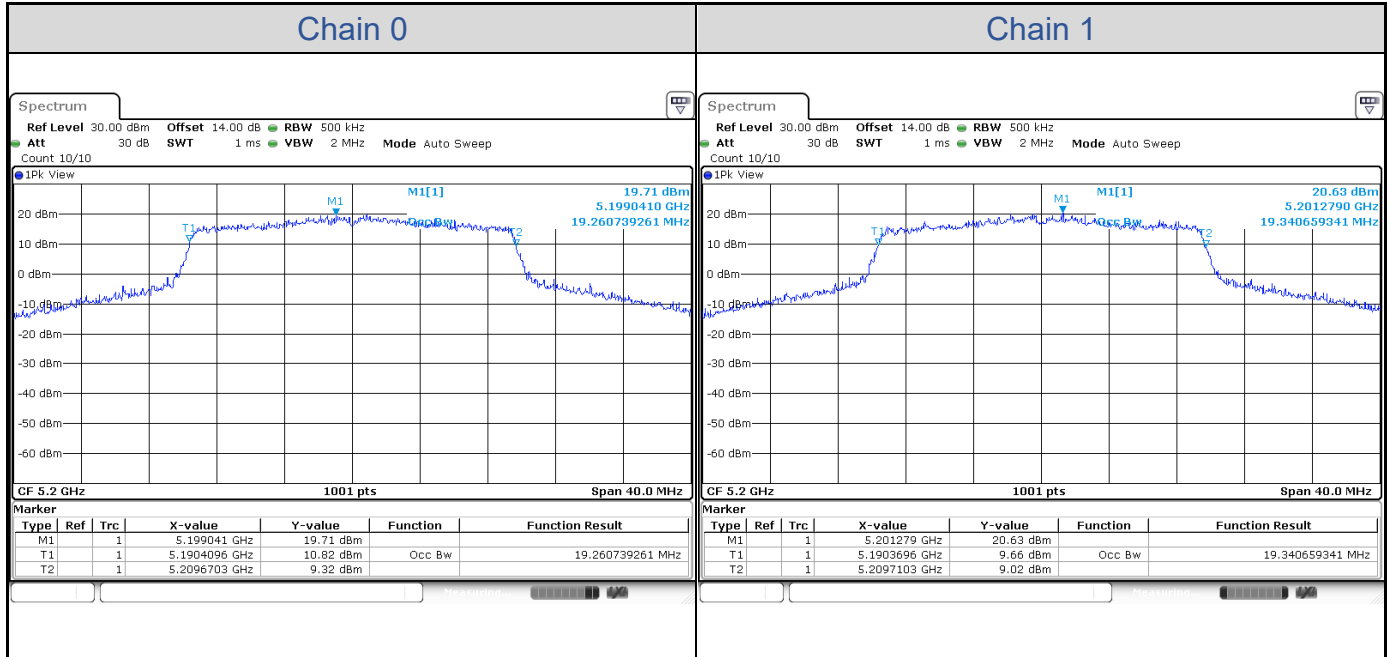

**802.11a-Channel 36**

**802.11a-Channel 40**

**802.11a-Channel 48**

**802.11a-Channel 52**

**802.11a-Channel 60**

**802.11a-Channel 64**

**802.11a-Channel 100**

**802.11a-Channel 116**

**802.11a-Channel 140**

**802.11a-Channel 144 (U-NII-2C)**

**802.11a-Channel 144 (U-NII-3)**

**802.11a-Channel 149**

**802.11a-Channel 157**

**802.11a-Channel 165**

**802.11ax HE20**

Band	Channel	Frequency (MHz)	99% Bandwidth (MHz)	
			Chain 0	Chain 1
U-NII-1	36	5180	18.98	18.94
	40	5200	19.26	19.34
	48	5240	19.18	19.42
U-NII-2A	52	5260	18.94	19.06
	60	5300	18.90	18.90
	64	5320	18.90	18.90
U-NII-2C	100	5500	18.94	18.86
	116	5580	18.94	18.90
	140	5700	18.98	18.94
	144	5720	14.43	14.43
U-NII-3	144	5720	4.51	4.47
	149	5745	18.94	18.86
	157	5785	18.98	18.94
	165	5825	19.22	19.10

**802.11ax HE20-Channel 36**

**802.11ax HE20-Channel 40**

**802.11ax HE20-Channel 48**

**802.11ax HE20-Channel 52**

**802.11ax HE20-Channel 60**

**802.11ax HE20-Channel 64**

**802.11ax HE20-Channel 100**

**802.11ax HE20-Channel 116**