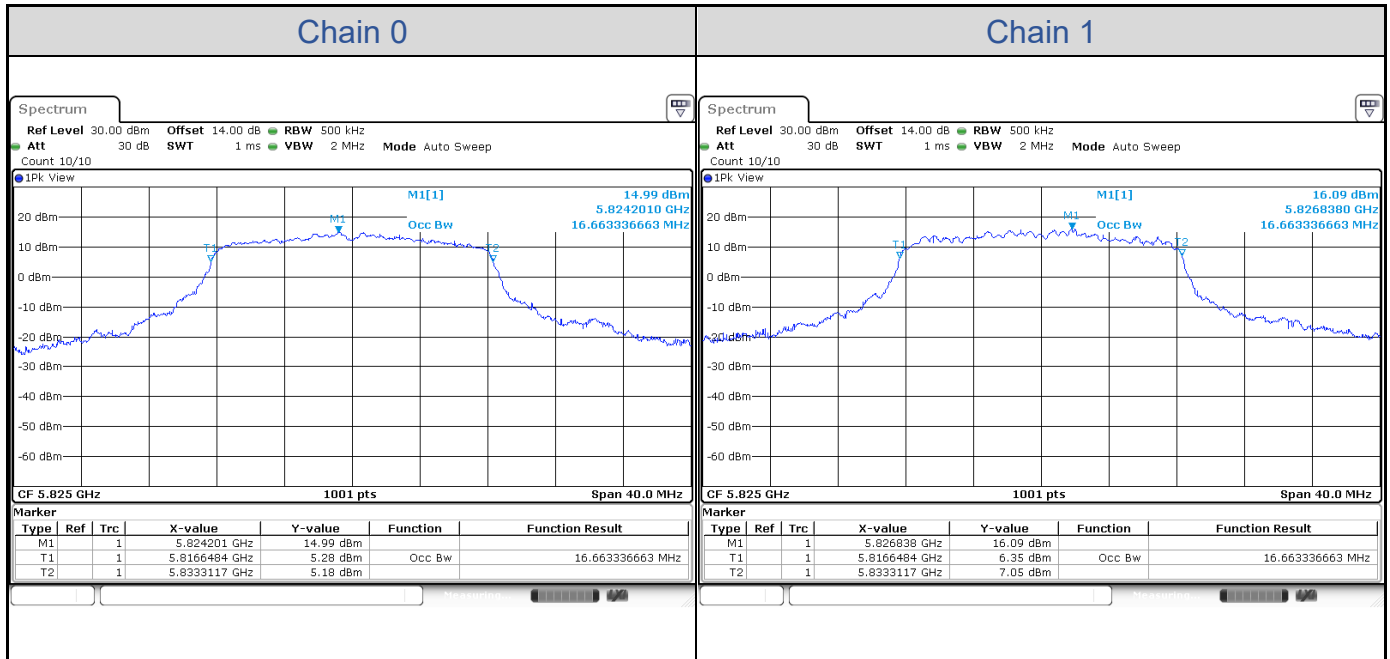

**802.11a-Channel 36**

**802.11a-Channel 40**

**802.11a-Channel 48**

**802.11a-Channel 52**

**802.11a-Channel 60**

**802.11a-Channel 64**

**802.11a-Channel 100**

**802.11a-Channel 116**

**802.11a-Channel 140**

**802.11a-Channel 144 (U-NII-2C)**

**802.11a-Channel 144 (U-NII-3)**

**802.11a-Channel 149**

**802.11a-Channel 157**

**802.11a-Channel 165**

**802.11ax HE20**

Band	Channel	Frequency (MHz)	99% Bandwidth (MHz)	
			Chain 0	Chain 1
U-NII-1	36	5180	18.98	18.94
	40	5200	19.26	19.34
	48	5240	19.18	19.42
U-NII-2A	52	5260	18.94	19.06
	60	5300	18.90	18.90
	64	5320	18.90	18.90
U-NII-2C	100	5500	18.94	18.86
	116	5580	18.94	18.90
	140	5700	18.98	18.94
	144	5720	14.43	14.43
U-NII-3	144	5720	4.51	4.47
	149	5745	18.94	18.86
	157	5785	18.98	18.94
	165	5825	19.22	19.10

**802.11ax HE20-Channel 36**

**802.11ax HE20-Channel 40**

**802.11ax HE20-Channel 48**

**802.11ax HE20-Channel 52**

**802.11ax HE20-Channel 60**

**802.11ax HE20-Channel 64**

**802.11ax HE20-Channel 100**

**802.11ax HE20-Channel 116**