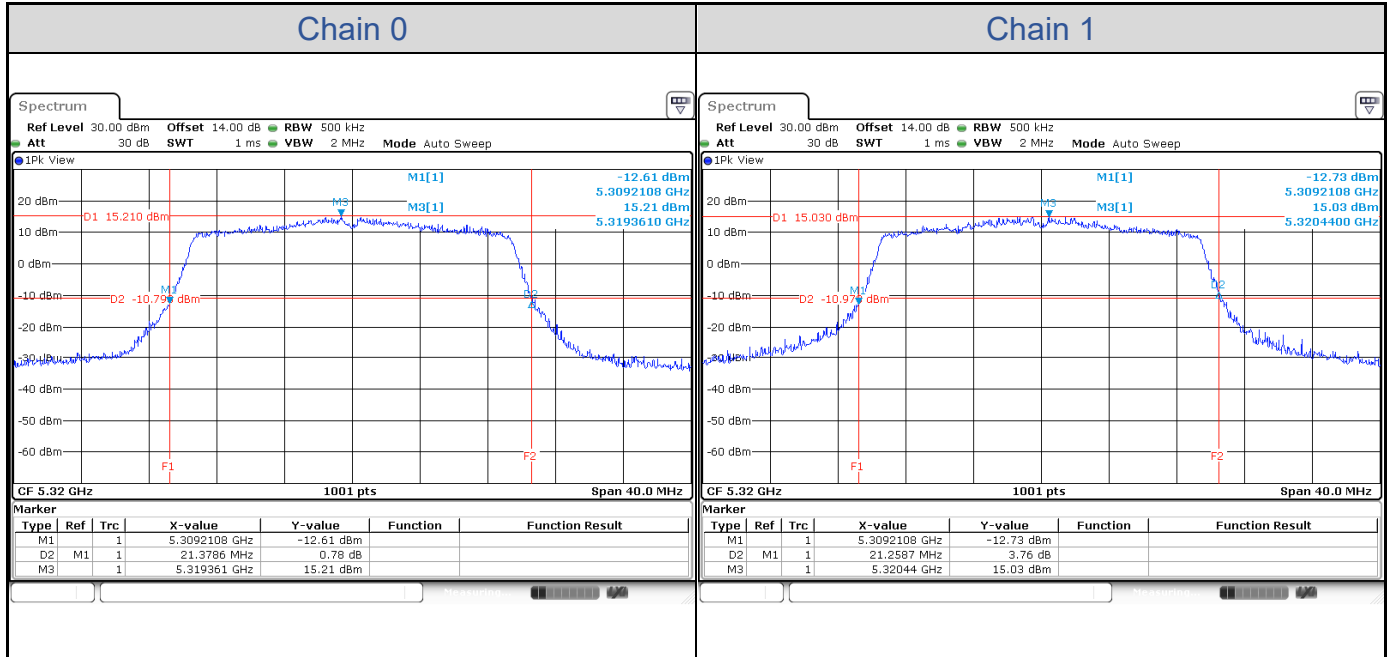

#### 802.11a-Channel 36

**802.11a-Channel 40**

**802.11a-Channel 48**

**802.11a-Channel 52**

**802.11a-Channel 60**

**802.11a-Channel 64**

**802.11a-Channel 100**

**802.11a-Channel 116**

**802.11a-Channel 140**

**802.11a-Channel 144 (U-NII-2C)**

**802.11a-Channel 144 (U-NII-3)**

**802.11ax HE20**

Band	Channel	Frequency (MHz)	26 dB Bandwidth (MHz)	
			Chain 0	Chain 1
U-NII-1	36	5180	21.70	21.50
	40	5200	30.57	29.37
	48	5240	29.01	31.17
U-NII-2A	52	5260	21.30	25.81
	60	5300	21.22	21.42
	64	5320	21.38	21.26
U-NII-2C	100	5500	21.30	21.22
	116	5580	21.30	21.10
	140	5700	21.42	21.18
	144	5720	15.51	15.59
U-NII-3	144	5720	5.59	5.43

**802.11ax HE20-Channel 36**

**802.11ax HE20-Channel 40**

**802.11ax HE20-Channel 48**

**802.11ax HE20-Channel 52**

**802.11ax HE20-Channel 60**

**802.11ax HE20-Channel 64**

**802.11ax HE20-Channel 100**

**802.11ax HE20-Channel 116**