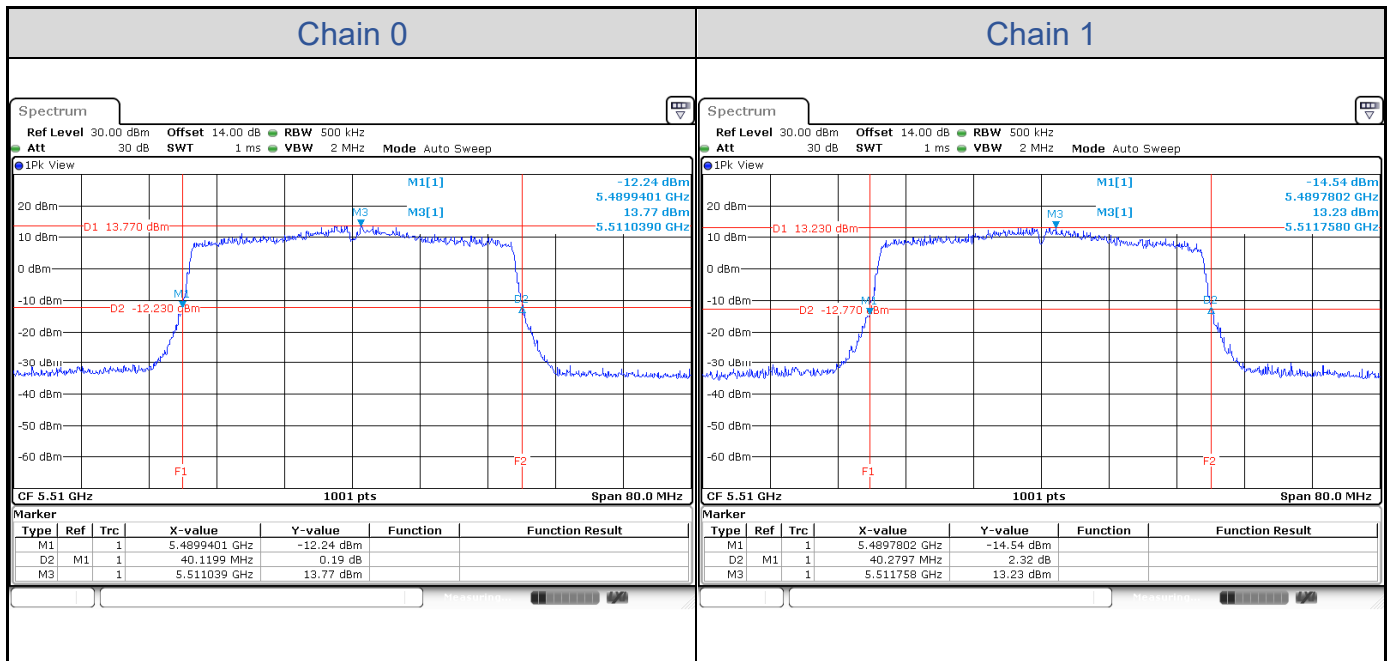

**802.11ax HE20-Channel 36**

**802.11ax HE20-Channel 40**

**802.11ax HE20-Channel 48**

**802.11ax HE20-Channel 52**

**802.11ax HE20-Channel 60**

**802.11ax HE20-Channel 64**

**802.11ax HE20-Channel 100**

**802.11ax HE20-Channel 116**

**802.11ax HE20-Channel 140**

**802.11ax HE20-Channel 144 (U-NII-2C)**

**802.11ax HE20-Channel 144 (U-NII-3)**

**802.11ax HE40**

Band	Channel	Frequency (MHz)	26 dB Bandwidth (MHz)	
			Chain 0	Chain 1
U-NII-1	38	5190	40.28	40.20
	46	5230	40.20	40.36
U-NII-2A	54	5270	40.28	41.32
	62	5310	40.28	40.20
U-NII-2C	102	5510	40.12	40.28
	110	5500	40.20	40.52
	134	5670	40.28	40.52
	142	5710	35.30	35.22
U-NII-3	142	5710	5.38	5.14

**802.11ax HE40-Channel 38**

**802.11ax HE40-Channel 46**

**802.11ax HE40-Channel 54**

**802.11ax HE40-Channel 62**

**802.11ax HE40-Channel 102**

**802.11ax HE40-Channel 110**

**802.11ax HE40-Channel 134**

**802.11ax HE40-Channel 142 (U-NII-2C)**