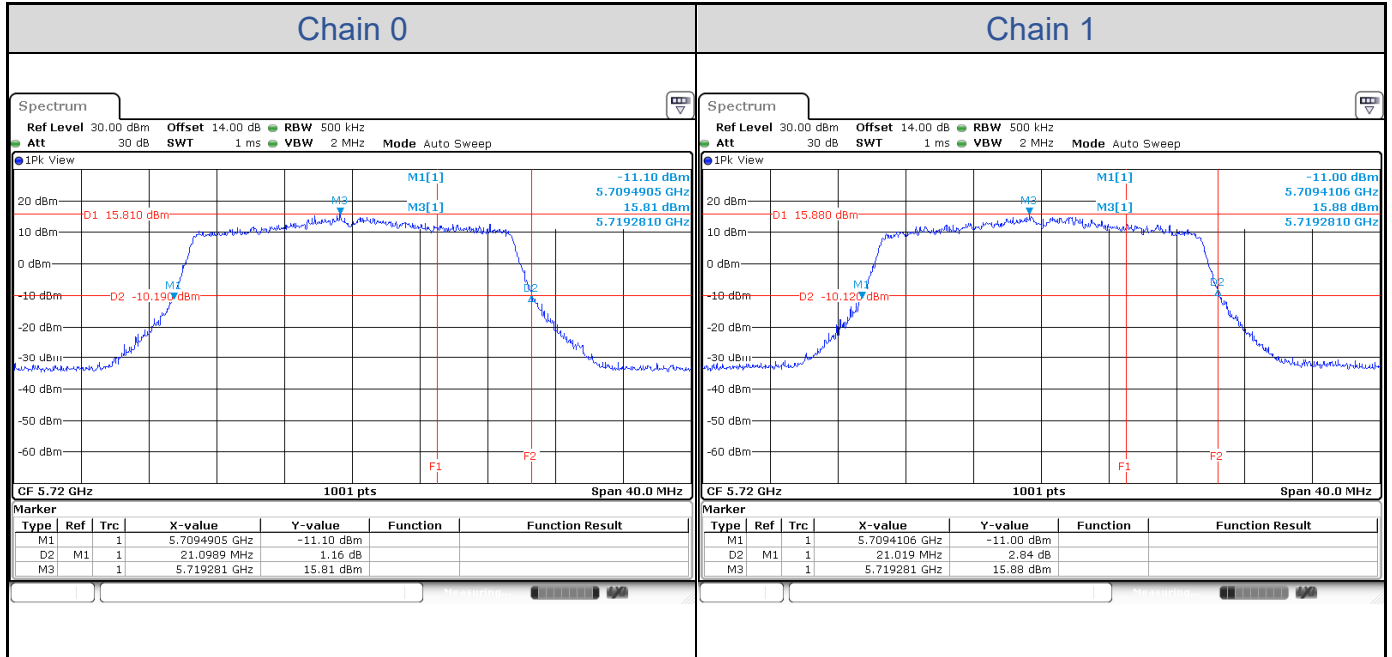

**802.11ax HE20-Channel 36**

**802.11ax HE20-Channel 40**

**802.11ax HE20-Channel 48**

**802.11ax HE20-Channel 52**

**802.11ax HE20-Channel 60**

**802.11ax HE20-Channel 64**

**802.11ax HE20-Channel 100**

**802.11ax HE20-Channel 116**

**802.11ax HE20-Channel 140**

**802.11ax HE20-Channel 144 (U-NII-2C)**

**802.11ax HE20-Channel 144 (U-NII-3)**

**802.11ax HE40**

Band	Channel	Frequency (MHz)	26 dB Bandwidth (MHz)	
			Chain 0	Chain 1
U-NII-1	38	5190	40.28	40.20
	46	5230	40.20	40.36
U-NII-2A	54	5270	40.28	41.32
	62	5310	40.28	40.20
U-NII-2C	102	5510	40.12	40.28
	110	5500	40.20	40.52
	134	5670	40.28	40.52
	142	5710	35.30	35.22
U-NII-3	142	5710	5.38	5.14