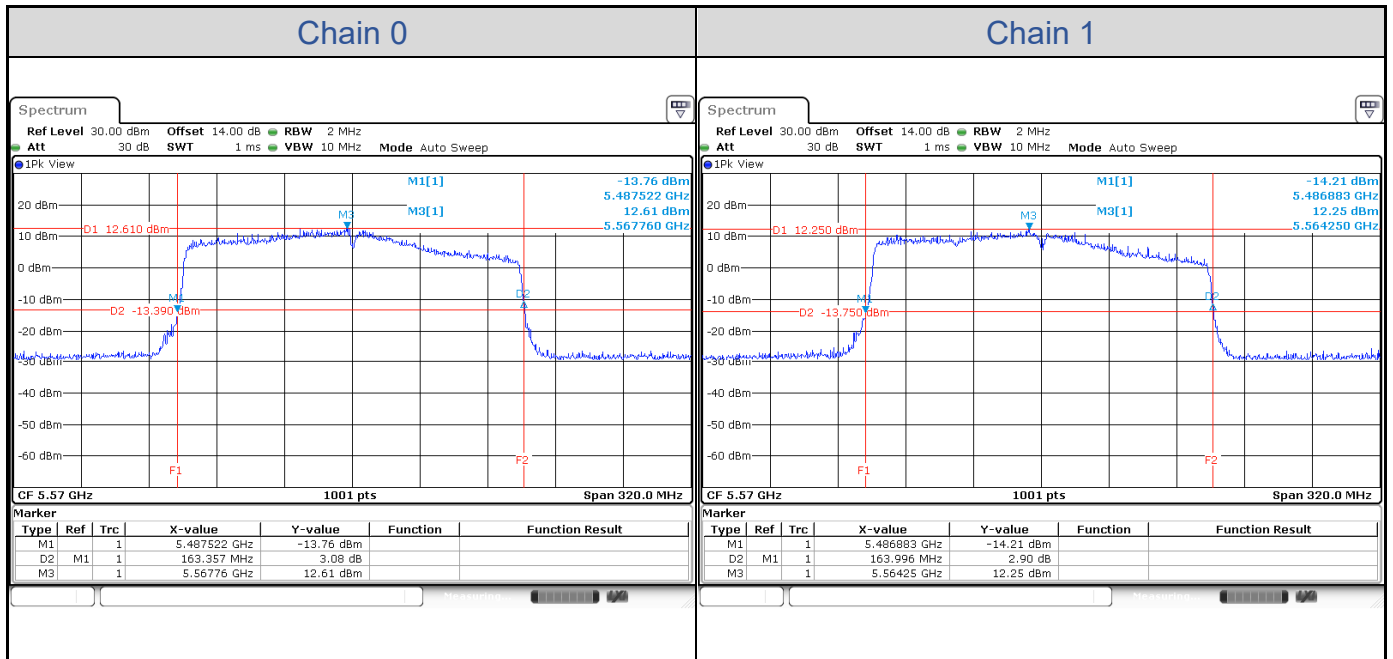

**802.11ax HE80-Channel 42**

**802.11ax HE80-Channel 58**

**802.11ax HE80-Channel 106**

**802.11ax HE80-Channel 122**

**802.11ax HE80-Channel 138 (U-NII-2C)**

802.11ax HE80-Channel 138 (U-NII-3)

**802.11ax HE160**

Band	Channel	Frequency (MHz)	26 dB Bandwidth (MHz)	
			Chain 0	Chain 1
U-NII-1	50	5250	81.84	81.52
U-NII-2A	50	5250	81.84	81.52
U-NII-2C	114	5570	163.36	164.00

**802.11ax HE160-Channel 50**

**802.11ax HE160-Channel 114**