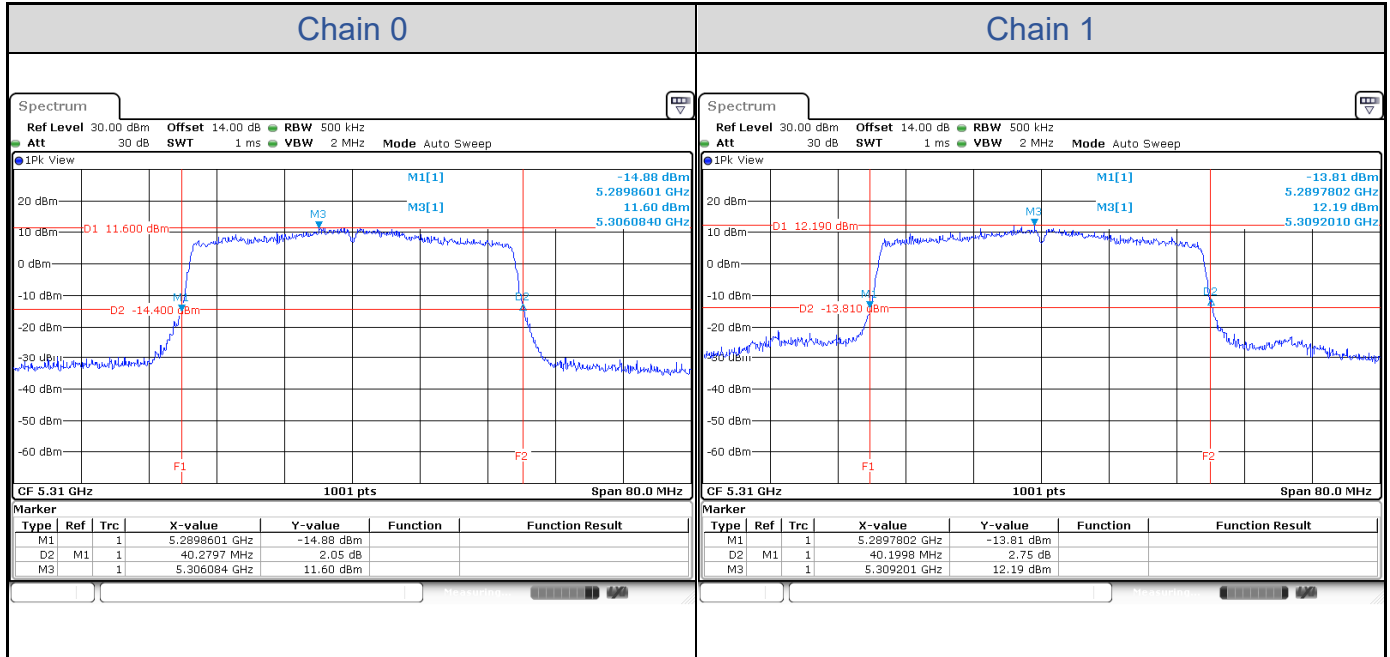

**802.11ax HE20-Channel 36**

**802.11ax HE20-Channel 40**

**802.11ax HE20-Channel 48**

**802.11ax HE20-Channel 52**

**802.11ax HE20-Channel 60**

**802.11ax HE20-Channel 64**

**802.11ax HE20-Channel 100**

**802.11ax HE20-Channel 116**

**802.11ax HE20-Channel 140**

**802.11ax HE20-Channel 144 (U-NII-2C)**

**802.11ax HE20-Channel 144 (U-NII-3)**

**802.11ax HE40**

Band	Channel	Frequency (MHz)	26 dB Bandwidth (MHz)	
			Chain 0	Chain 1
U-NII-1	38	5190	40.28	40.20
	46	5230	40.20	40.36
U-NII-2A	54	5270	40.28	41.32
	62	5310	40.28	40.20
U-NII-2C	102	5510	40.12	40.28
	110	5500	40.20	40.52
	134	5670	40.28	40.52
	142	5710	35.30	35.22
U-NII-3	142	5710	5.38	5.14

**802.11ax HE40-Channel 38**

**802.11ax HE40-Channel 46**

**802.11ax HE40-Channel 54**

**802.11ax HE40-Channel 62**

**802.11ax HE40-Channel 102**

**802.11ax HE40-Channel 110**

**802.11ax HE40-Channel 134**

**802.11ax HE40-Channel 142 (U-NII-2C)**