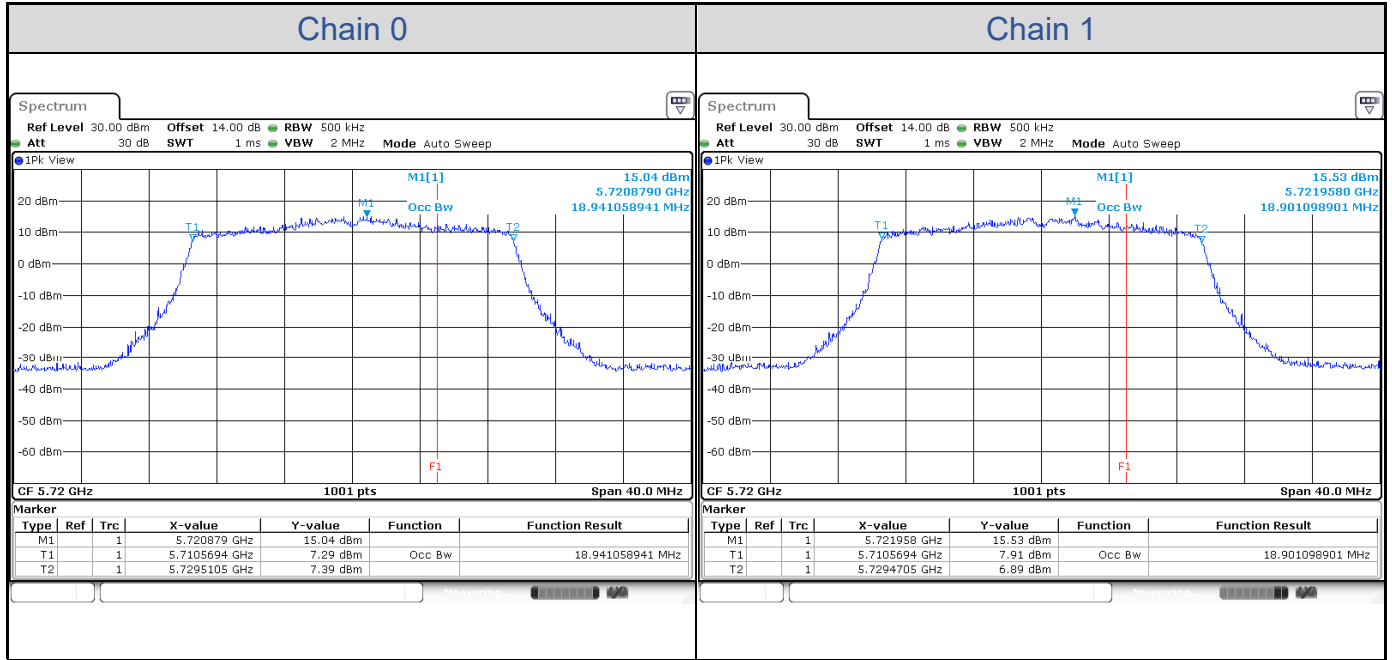

**802.11ax HE20-Channel 36**

**802.11ax HE20-Channel 40**

**802.11ax HE20-Channel 48**

**802.11ax HE20-Channel 52**

**802.11ax HE20-Channel 60**

**802.11ax HE20-Channel 64**

**802.11ax HE20-Channel 100**

**802.11ax HE20-Channel 116**

**802.11ax HE20-Channel 140**

**802.11ax HE20-Channel 144 (U-NII-2C)**

**802.11ax HE20-Channel 144 (U-NII-3)**

**802.11ax HE20-Channel 149**

**802.11ax HE20-Channel 157**

802.11ax HE20-Channel 165