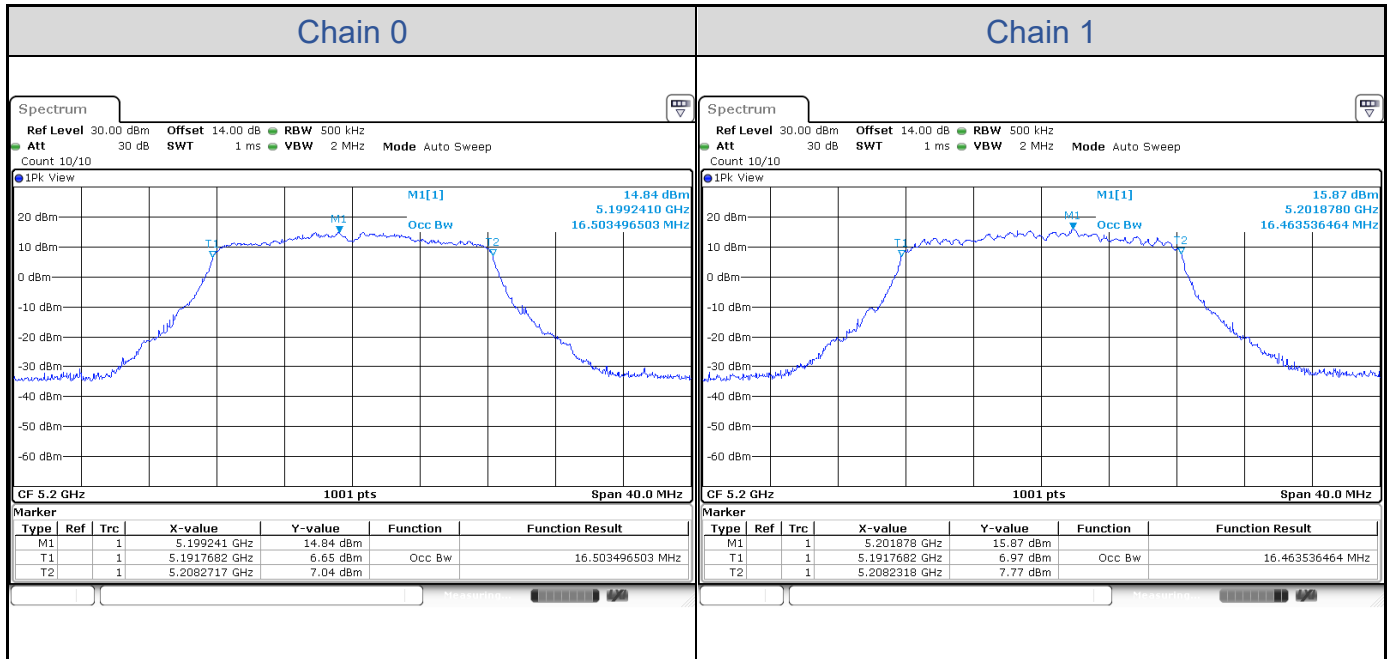

802.11a-Channel 40