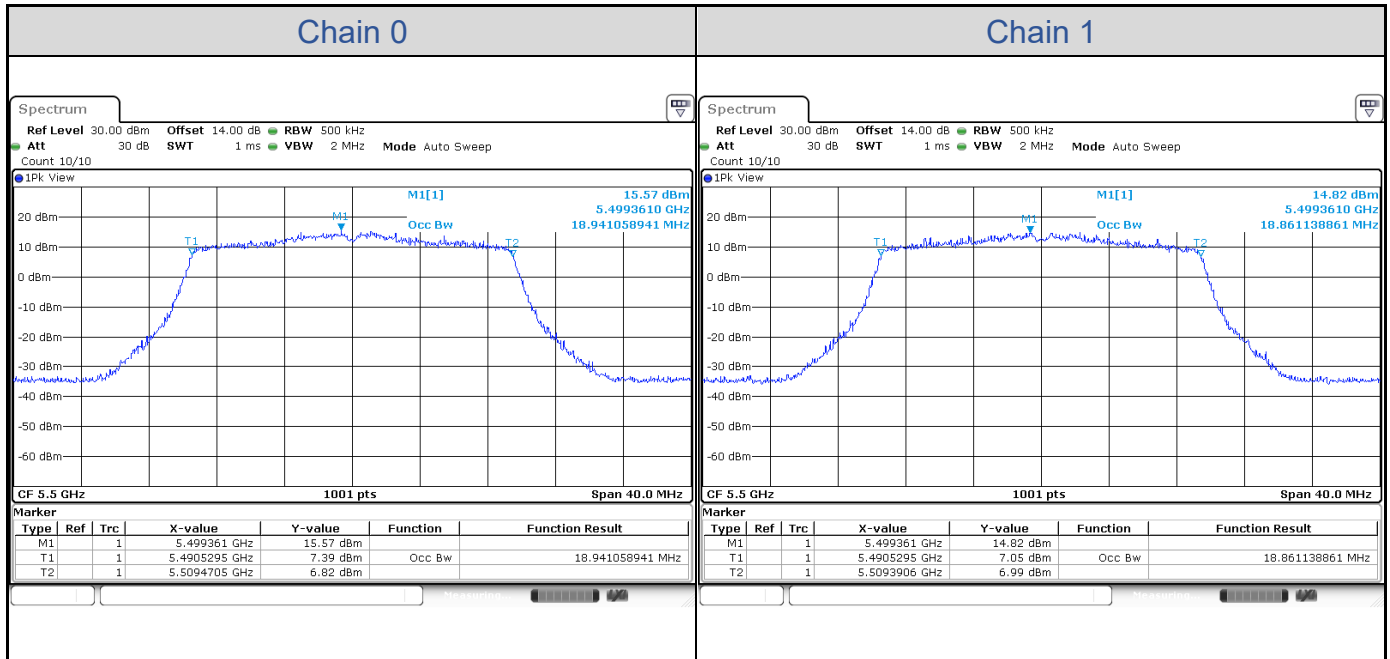

**802.11a-Channel 36**

**802.11a-Channel 40**

**802.11a-Channel 48**

**802.11a-Channel 52**

**802.11a-Channel 60**

**802.11a-Channel 64**

**802.11a-Channel 100**

**802.11a-Channel 116**

**802.11a-Channel 140**

**802.11a-Channel 144 (U-NII-2C)**

**802.11a-Channel 144 (U-NII-3)**

**802.11a-Channel 149**

**802.11a-Channel 157**

**802.11a-Channel 165**

**802.11ax HE20**

Band	Channel	Frequency (MHz)	99% Bandwidth (MHz)	
			Chain 0	Chain 1
U-NII-1	36	5180	18.98	18.94
	40	5200	19.26	19.34
	48	5240	19.18	19.42
U-NII-2A	52	5260	18.94	19.06
	60	5300	18.90	18.90
	64	5320	18.90	18.90
U-NII-2C	100	5500	18.94	18.86
	116	5580	18.94	18.90
	140	5700	18.98	18.94
	144	5720	14.43	14.43
U-NII-3	144	5720	4.51	4.47
	149	5745	18.94	18.86
	157	5785	18.98	18.94
	165	5825	19.22	19.10

**802.11ax HE20-Channel 36**

**802.11ax HE20-Channel 40**

**802.11ax HE20-Channel 48**

**802.11ax HE20-Channel 52**

**802.11ax HE20-Channel 60**

**802.11ax HE20-Channel 64**

**802.11ax HE20-Channel 100**

**802.11ax HE20-Channel 116**