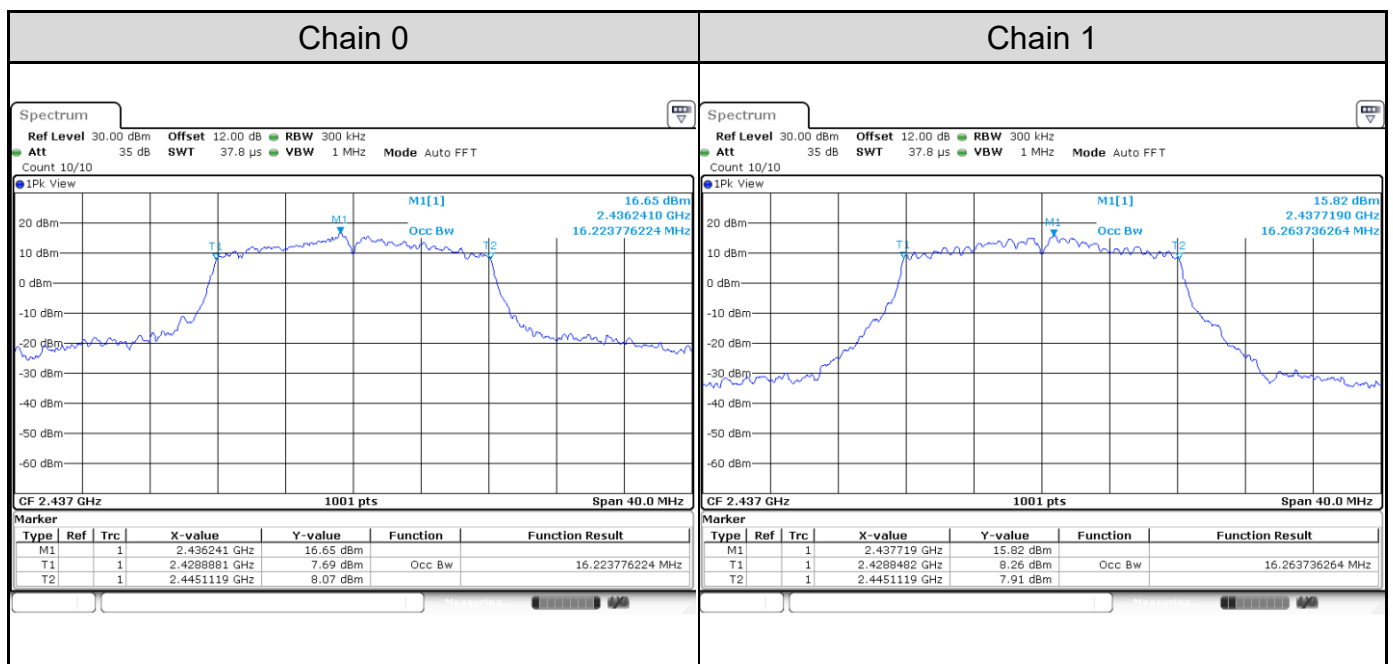

Channel 3

Channel 6

Channel 9

Test Result of 99% Occupied Bandwidth
802.11b: 2TX

Channel	Channel Frequency (MHz)	99% Bandwidth (MHz)	
		Chain 0	Chain 1
Channel 1	2412	13.19	13.15
Channel 6	2437	12.99	13.07
Channel 11	2462	13.23	13.27

Channel 1

Channel 6

Channel 11

802.11g: 2TX

Channel	Channel Frequency (MHz)	99% Bandwidth (MHz)	
		Chain 0	Chain 1
Channel 1	2412	16.22	16.30
Channel 6	2437	16.22	16.26
Channel 11	2462	16.30	16.34

Channel 1

Channel 6

Channel 11

802.11ax HE20: 2TX

Channel	Channel Frequency (MHz)	99% Bandwidth (MHz)	
		Chain 0	Chain 1
Channel 1	2412	18.78	18.74
Channel 6	2437	18.78	18.74
Channel 11	2462	18.78	18.70

Channel 1

Channel 6