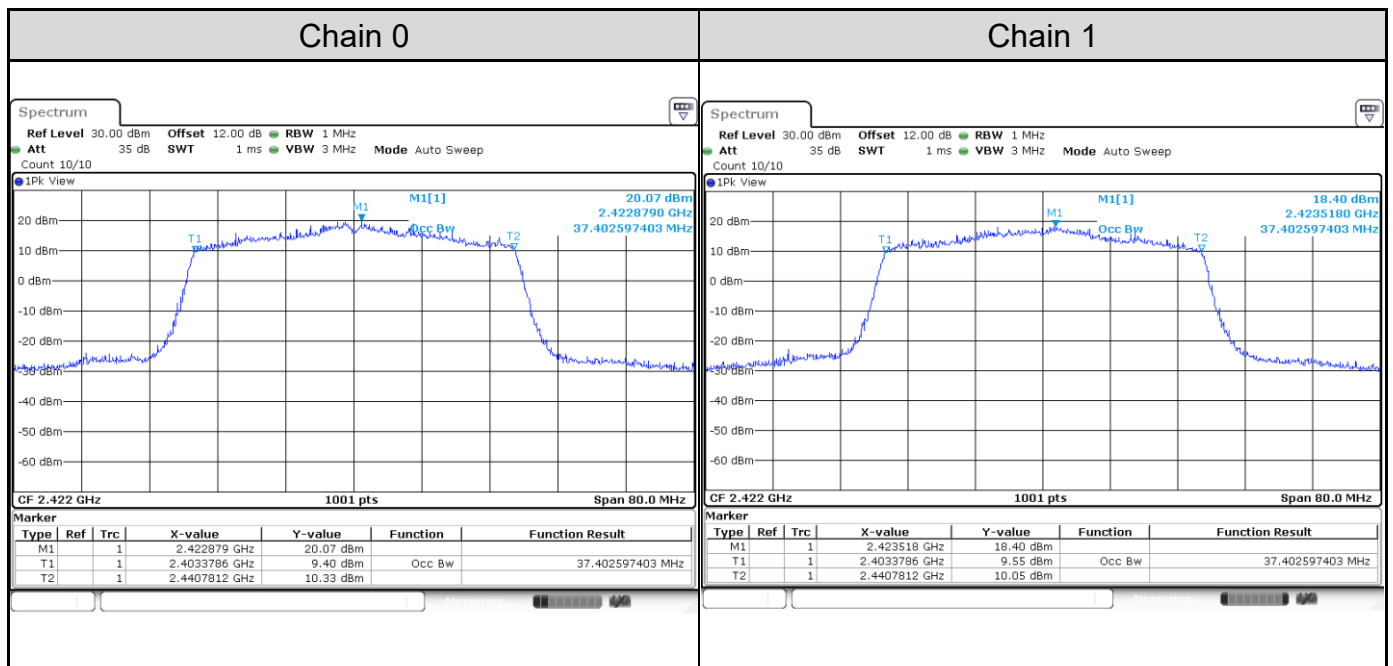

802.11ax HE40: 2TX

Channel	Channel Frequency (MHz)	99% Bandwidth (MHz)	
		Chain 0	Chain 1
Channel 3	2422	37.40	37.40
Channel 6	2437	37.40	37.32
Channel 9	2452	37.48	37.32

Channel 3