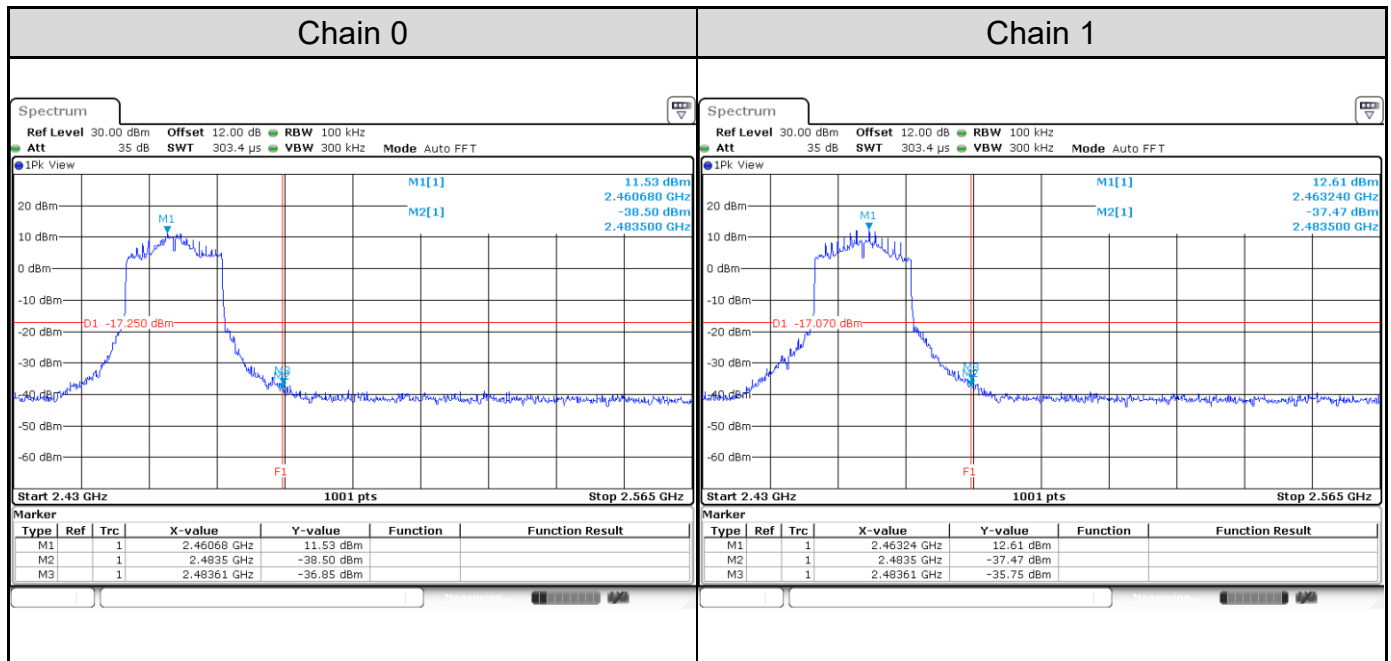

Channel 3

Channel 6

Channel 9

Test Result of Conducted Spurious Emissions
802.11b: 2TX
Channel 1

Channel 6

Channel 11

802.11g: 2TX
Channel 1

Channel 6

Channel 11

802.11ax HE20: 2TX
Channel 1

Channel 6

Channel 11

802.11ax HE40: 2TX
Channel 3

Channel 6

Channel 9

Test Result of Conducted Bandedge, Tx Mode
802.11b: 2TX
Channel 1

Channel 11

802.11g: 2TX
Channel 1

Channel 11

802.11ax HE20: 2TX
Channel 1

Channel 11

802.11ax HE40: 2TX
Channel 3

Channel 9
