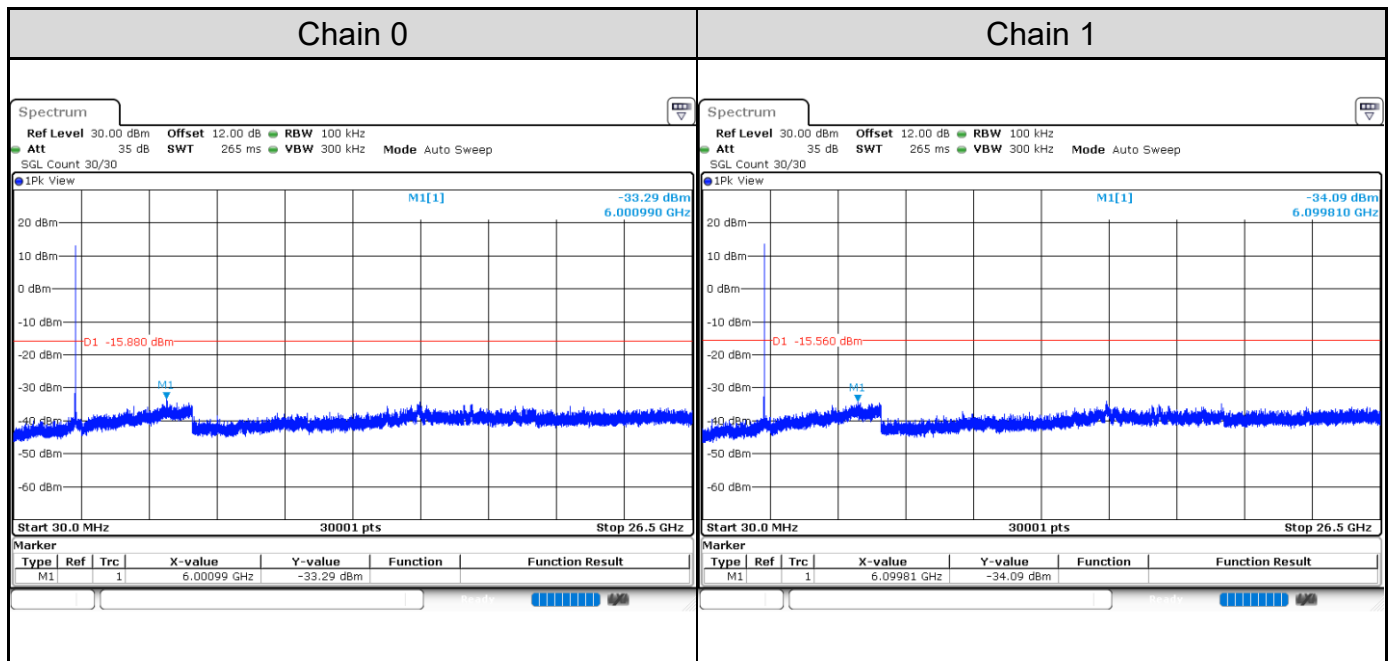

Channel 1

Channel 6

Channel 11

802.11ax HE40: 2TX

Channel	Channel Frequency (MHz)	Power Density (dBm/3kHz)		Total PSD with Duty Factor (dBm/3kHz)	Limit (dBm/3kHz)
		Chain 0	Chain 1		
Channel 3	2422	-10.84	-11.16	-6.45	8
Channel 6	2437	-9.07	-9.28	-4.62	8
Channel 9	2452	-11.06	-12.04	-6.97	8

Channel 3

Channel 6

Channel 9

Test Result of Conducted Spurious Emissions
802.11b: 2TX
Channel 1

Channel 6

Channel 11

802.11g: 2TX
Channel 1

Channel 6