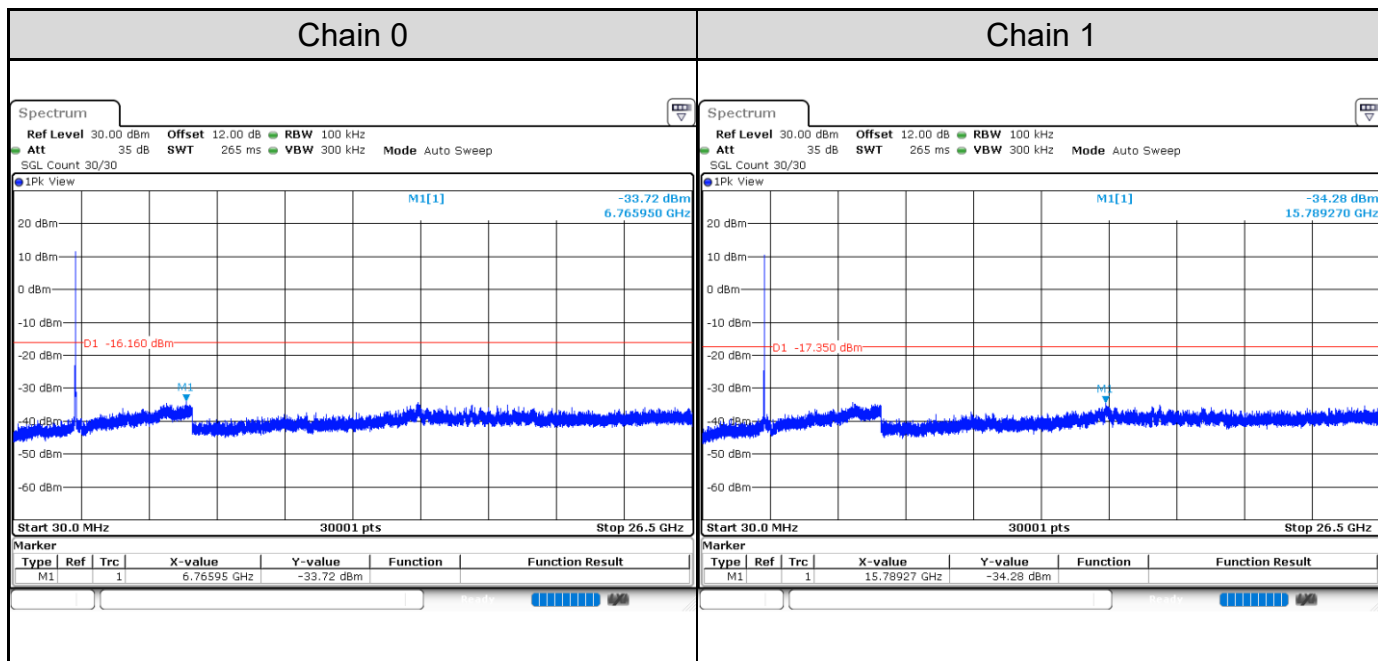

Channel 3

Channel 6

Channel 9

Test Result of Conducted Spurious Emissions
802.11b: 2TX
Channel 1

Channel 6

Channel 11

802.11g: 2TX
Channel 1

Channel 6

Channel 11

802.11ax HE20: 2TX
Channel 1

Channel 6

Channel 11

802.11ax HE40: 2TX
Channel 3

Channel 6

Channel 9

Test Result of Conducted Bandedge, Tx Mode
802.11b: 2TX
Channel 1