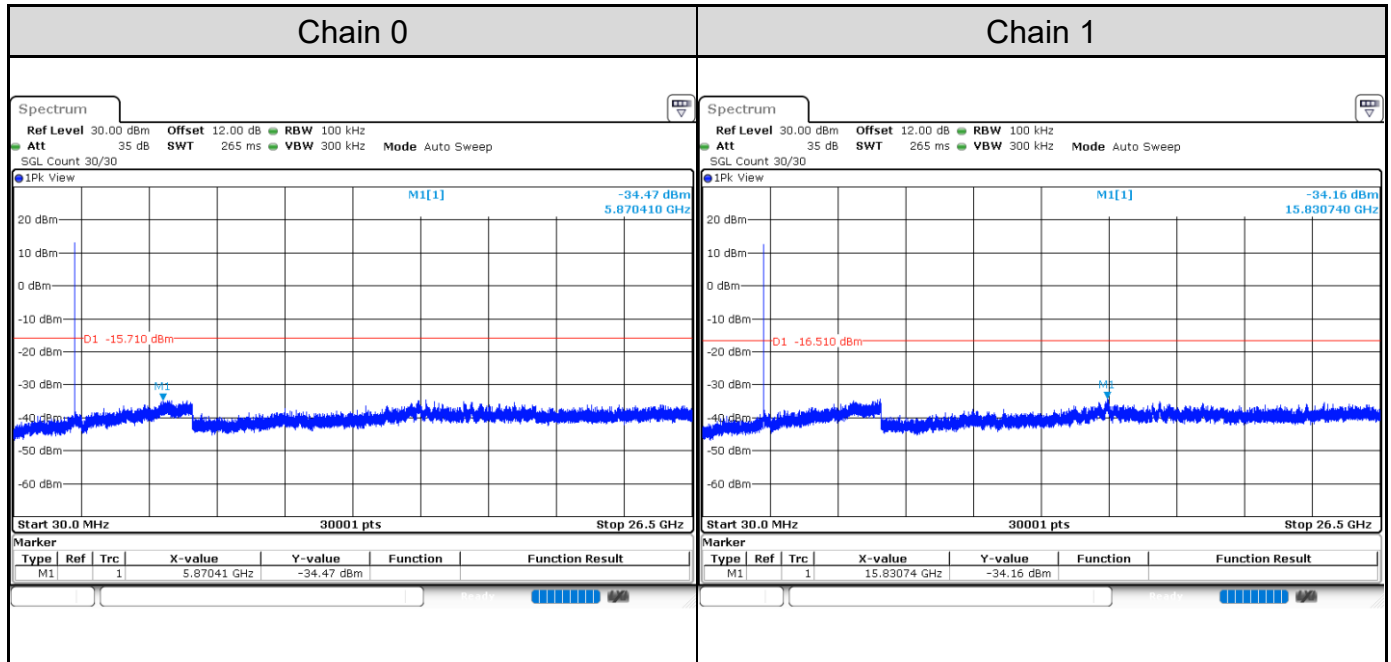

Channel 1

Channel 6

Channel 11

802.11ax HE40: 2TX

Channel	Channel Frequency (MHz)	Power Density (dBm/3kHz)		Total PSD with Duty Factor (dBm/3kHz)	Limit (dBm/3kHz)
		Chain 0	Chain 1		
Channel 3	2422	-10.84	-11.16	-6.45	8
Channel 6	2437	-9.07	-9.28	-4.62	8
Channel 9	2452	-11.06	-12.04	-6.97	8

Channel 3

Channel 6

Channel 9

Test Result of Conducted Spurious Emissions
802.11b: 2TX
Channel 1

Channel 6

Channel 11

802.11g: 2TX
Channel 1

Channel 6