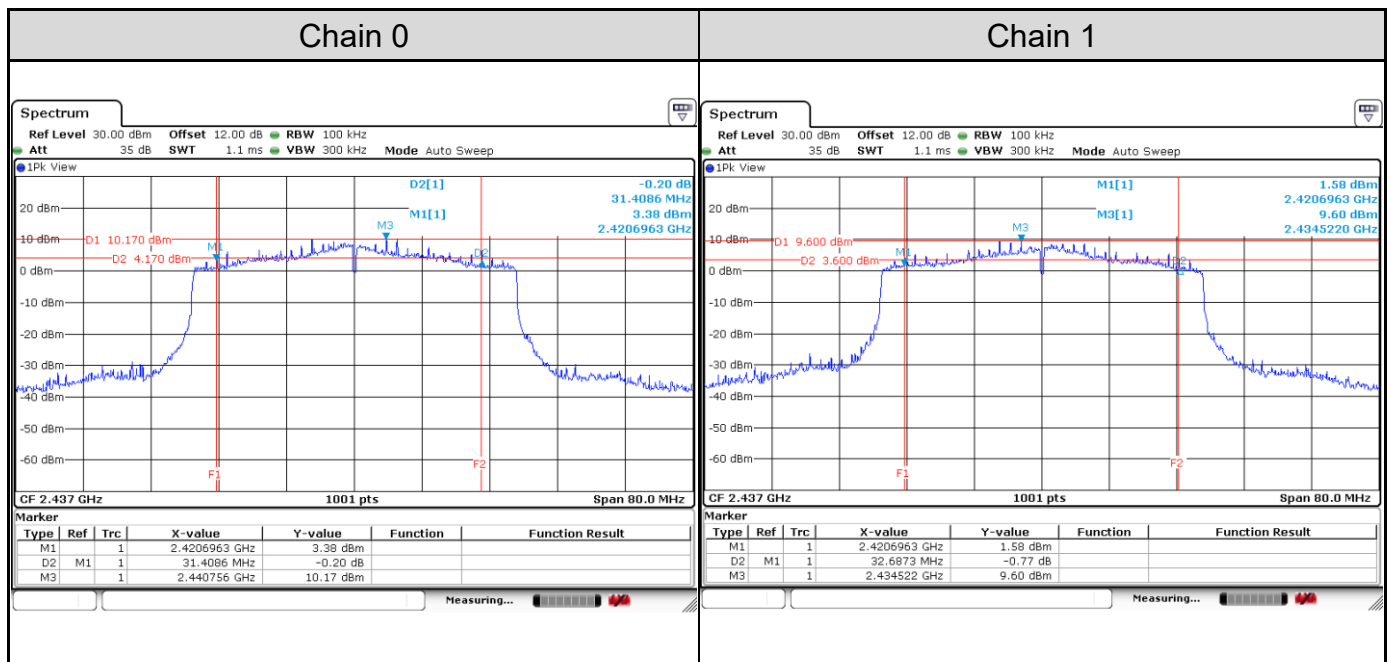

Channel 1

Channel 6

Channel 11

802.11g: 2TX

Channel	Channel Frequency (MHz)	6 dB Bandwidth (MHz)		Limit (MHz)	Result
		Chain 0	Chain 1		
Channel 1	2412	15.06	15.18	> 0.5	Pass
Channel 6	2437	15.10	15.18	> 0.5	Pass
Channel 11	2462	15.18	15.18	> 0.5	Pass

Channel 1

Channel 6

Channel 11

802.11ax HE20: 2TX

Channel	Channel Frequency (MHz)	6 dB Bandwidth (MHz)		Limit (MHz)	Result
		Chain 0	Chain 1		
Channel 1	2412	15.10	15.18	> 0.5	Pass
Channel 6	2437	15.10	15.18	> 0.5	Pass
Channel 11	2462	15.10	15.10	> 0.5	Pass

Channel 1

Channel 6

Channel 11

802.11ax HE40: 2TX

Channel	Channel Frequency (MHz)	6 dB Bandwidth (MHz)		Limit (MHz)	Result
		Chain 0	Chain 1		
Channel 3	2422	31.41	33.89	> 0.5	Pass
Channel 6	2437	31.41	32.69	> 0.5	Pass
Channel 9	2452	31.41	33.89	> 0.5	Pass

Channel 3

Channel 6

Channel 9

Test Result of 99% Occupied Bandwidth
802.11b: 2TX

Channel	Channel Frequency (MHz)	99% Bandwidth (MHz)	
		Chain 0	Chain 1
Channel 1	2412	13.19	13.15
Channel 6	2437	12.99	13.07
Channel 11	2462	13.23	13.27