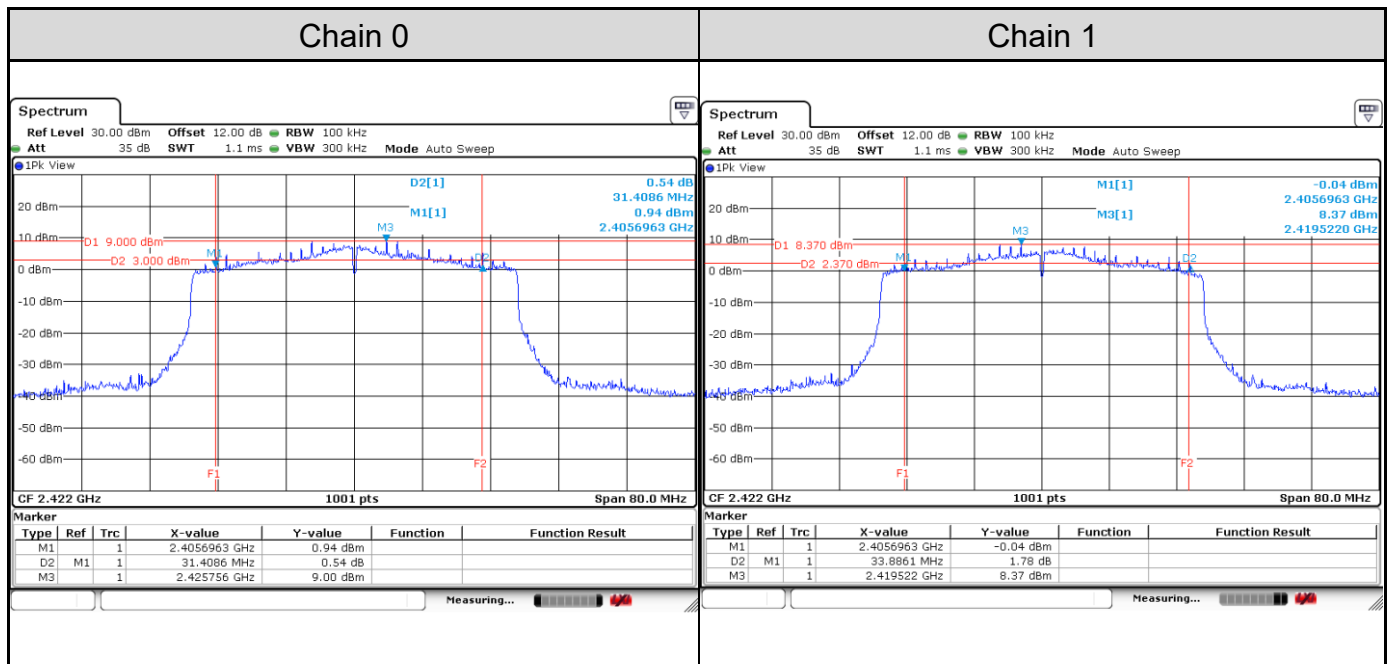

Channel 1

Channel 6

Channel 11

802.11g: 2TX

Channel	Channel Frequency (MHz)	6 dB Bandwidth (MHz)		Limit (MHz)	Result
		Chain 0	Chain 1		
Channel 1	2412	15.06	15.18	> 0.5	Pass
Channel 6	2437	15.10	15.18	> 0.5	Pass
Channel 11	2462	15.18	15.18	> 0.5	Pass

Channel 1

Channel 6

Channel 11

802.11ax HE20: 2TX

Channel	Channel Frequency (MHz)	6 dB Bandwidth (MHz)		Limit (MHz)	Result
		Chain 0	Chain 1		
Channel 1	2412	15.10	15.18	> 0.5	Pass
Channel 6	2437	15.10	15.18	> 0.5	Pass
Channel 11	2462	15.10	15.10	> 0.5	Pass

Channel 1

Channel 6

Channel 11

802.11ax HE40: 2TX

Channel	Channel Frequency (MHz)	6 dB Bandwidth (MHz)		Limit (MHz)	Result
		Chain 0	Chain 1		
Channel 3	2422	31.41	33.89	> 0.5	Pass
Channel 6	2437	31.41	32.69	> 0.5	Pass
Channel 9	2452	31.41	33.89	> 0.5	Pass

Channel 3

Channel 6

Channel 9

Test Result of 99% Occupied Bandwidth
802.11b: 2TX

Channel	Channel Frequency (MHz)	99% Bandwidth (MHz)	
		Chain 0	Chain 1
Channel 1	2412	13.19	13.15
Channel 6	2437	12.99	13.07
Channel 11	2462	13.23	13.27