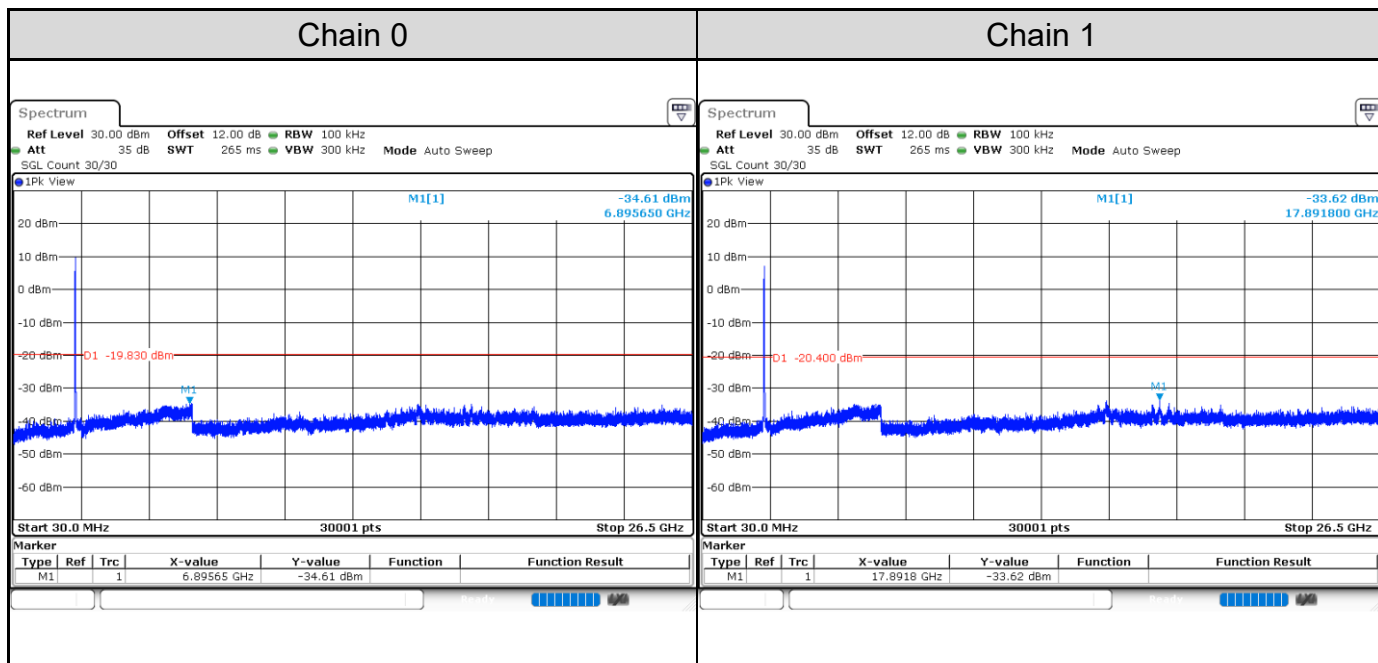

Channel 3

Channel 6

Channel 9

Test Result of Conducted Spurious Emissions
802.11b: 2TX
Channel 1

Channel 6

Channel 11

802.11g: 2TX
Channel 1

Channel 6

Channel 11

802.11ax HE20: 2TX
Channel 1

Channel 6

Channel 11

802.11ax HE40: 2TX
Channel 3

Channel 6

Channel 9

Test Result of Conducted Bandedge, Tx Mode
802.11b: 2TX
Channel 1