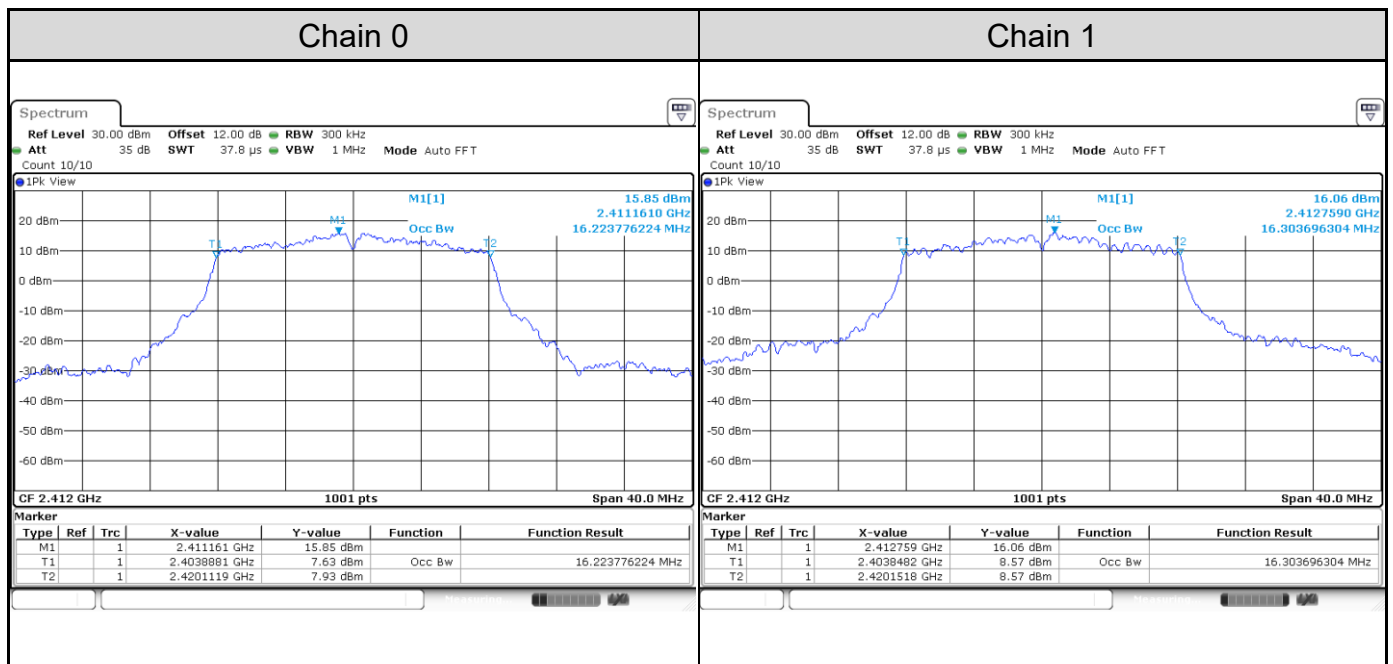

Channel 3

Channel 6

Channel 9

Test Result of 99% Occupied Bandwidth
802.11b: 2TX

Channel	Channel Frequency (MHz)	99% Bandwidth (MHz)	
		Chain 0	Chain 1
Channel 1	2412	13.19	13.15
Channel 6	2437	12.99	13.07
Channel 11	2462	13.23	13.27

Channel 1

Channel 6

Channel 11

802.11g: 2TX

Channel	Channel Frequency (MHz)	99% Bandwidth (MHz)	
		Chain 0	Chain 1
Channel 1	2412	16.22	16.30
Channel 6	2437	16.22	16.26
Channel 11	2462	16.30	16.34

Channel 1