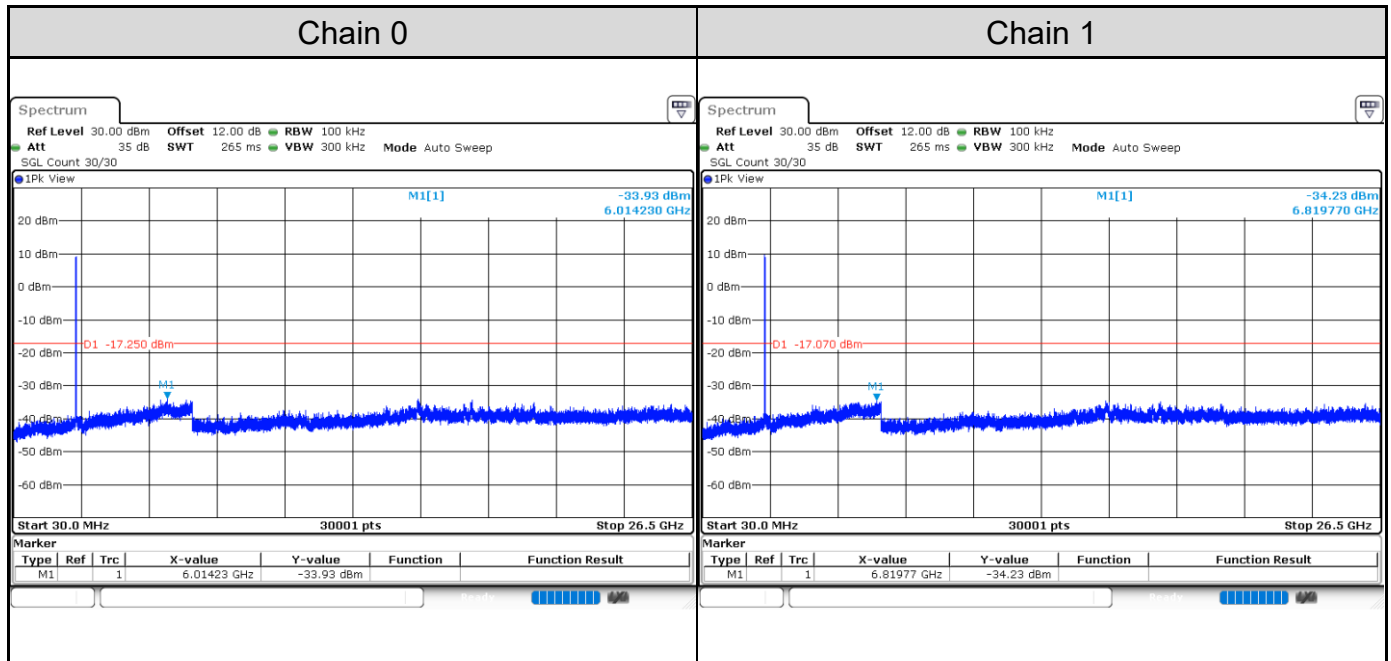

Channel 3

Channel 6

Channel 9

Test Result of Conducted Spurious Emissions
802.11b: 2TX
Channel 1

Channel 6

Channel 11

802.11g: 2TX
Channel 1

Channel 6

Channel 11

802.11ax HE20: 2TX
Channel 1

Channel 6

Channel 11

802.11ax HE40: 2TX
Channel 3

Channel 6

Channel 9

Test Result of Conducted Bandedge, Tx Mode
802.11b: 2TX
Channel 1