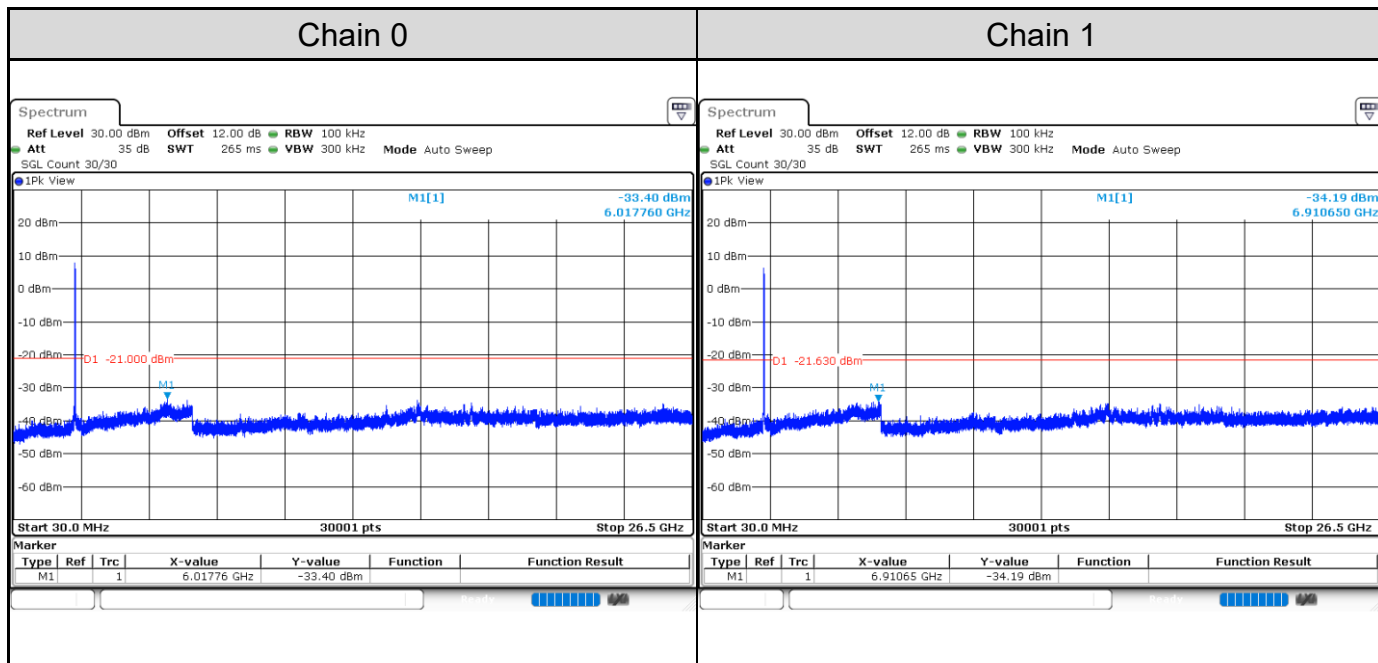

Channel 3

Channel 6

Channel 9

Test Result of Conducted Spurious Emissions
802.11b: 2TX
Channel 1

Channel 6

Channel 11

802.11g: 2TX
Channel 1

Channel 6

Channel 11

802.11ax HE20: 2TX
Channel 1

Channel 6

Channel 11

802.11ax HE40: 2TX
Channel 3

Channel 6

Channel 9

Test Result of Conducted Bandedge, Tx Mode
802.11b: 2TX
Channel 1