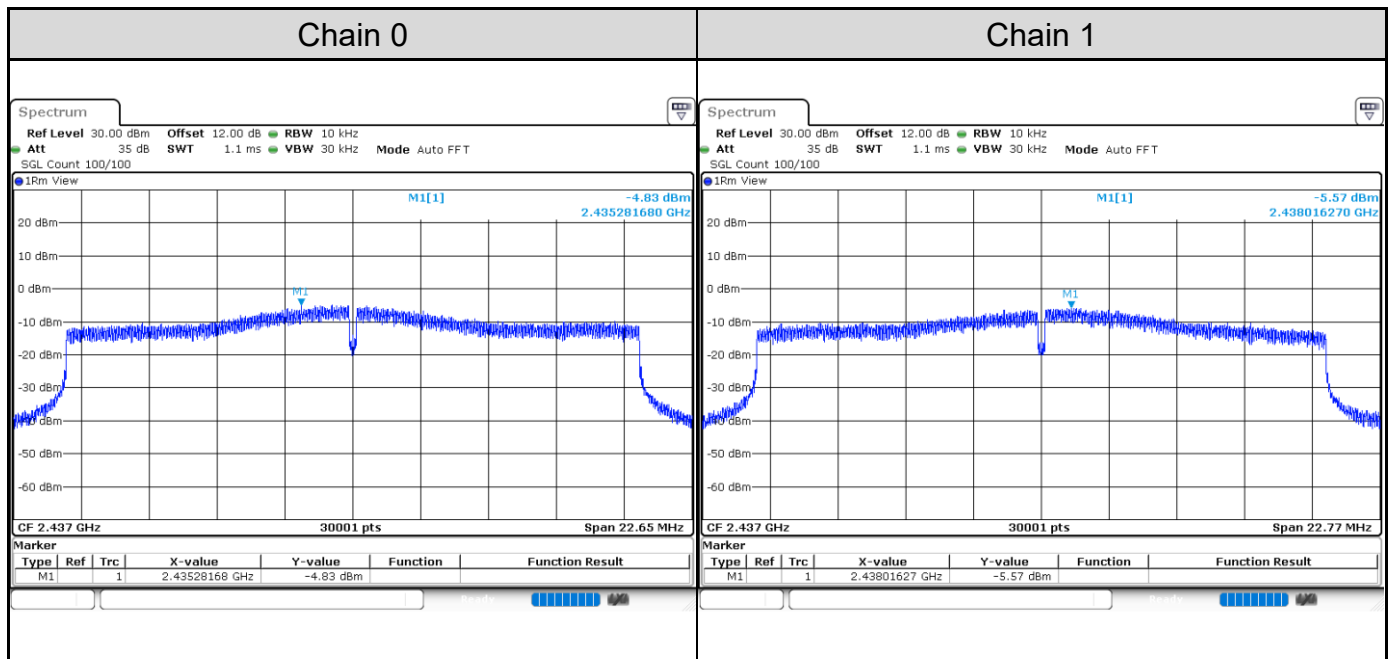

802.11ax HE20: 2TX

Channel	Channel Frequency (MHz)	Power Density (dBm/3kHz)		Total PSD with Duty Factor (dBm/3kHz)	Limit (dBm/3kHz)
		Chain 0	Chain 1		
Channel 1	2412	-4.28	-6.10	-1.22	8
Channel 6	2437	-4.83	-5.57	-1.31	8
Channel 11	2462	-5.70	-6.20	-2.07	8

Channel 1

Channel 6