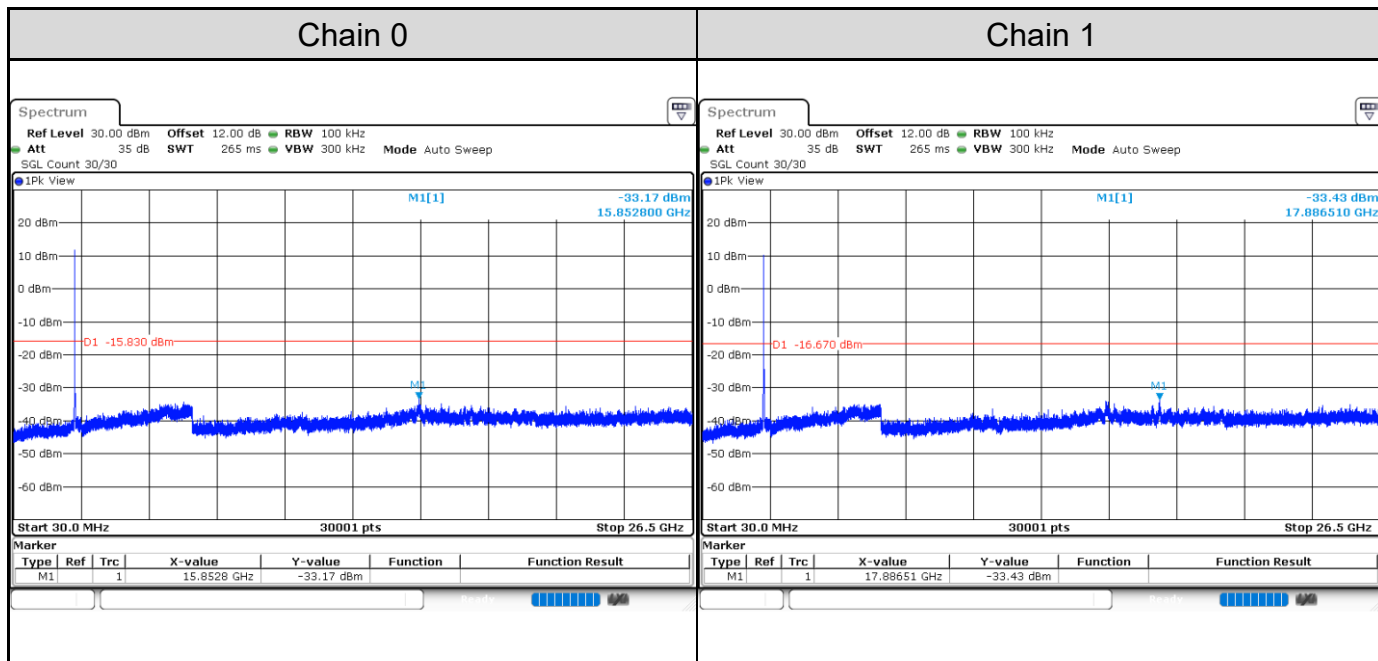

Channel 3

Channel 6

Channel 9

Test Result of Conducted Spurious Emissions
802.11b: 2TX
Channel 1

Channel 6

Channel 11

802.11g: 2TX
Channel 1

Channel 6

Channel 11

802.11ax HE20: 2TX
Channel 1

Channel 6

Channel 11

802.11ax HE40: 2TX
Channel 3

Channel 6

Channel 9

Test Result of Conducted Bandedge, Tx Mode
802.11b: 2TX
Channel 1