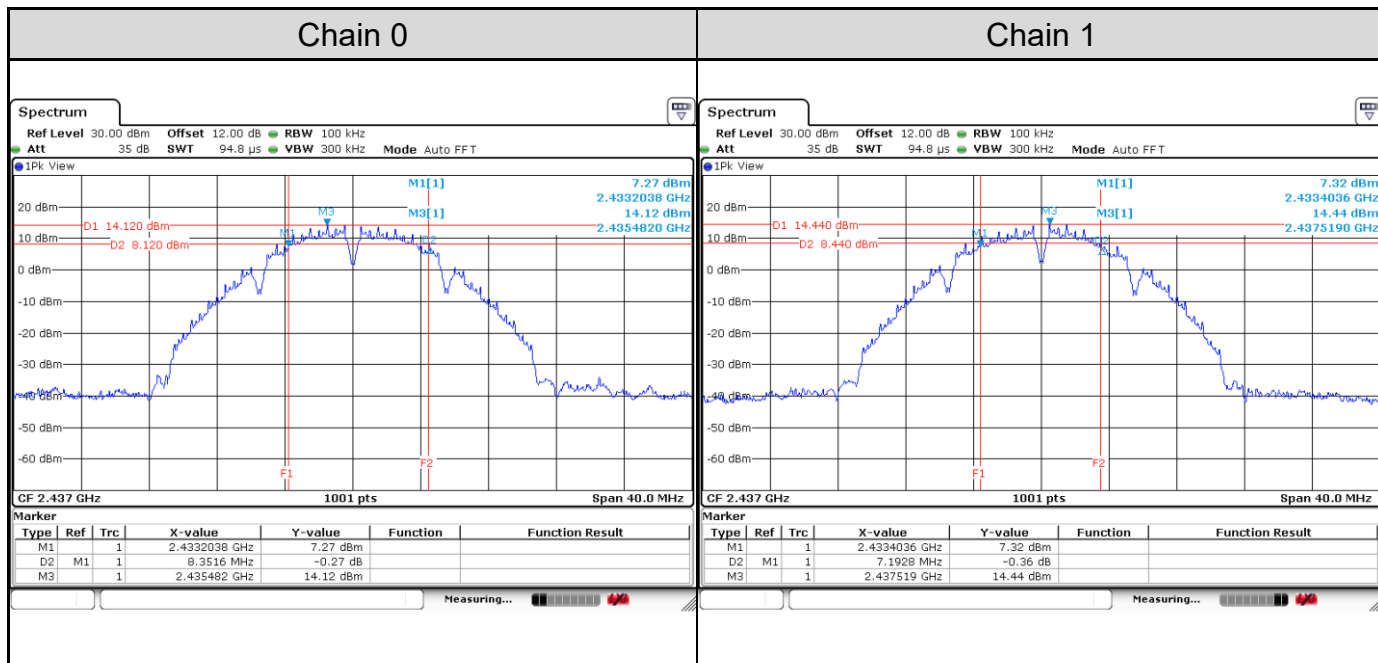

Appendix A: Test Results of Conducted Test

Test Result of 6 dB Bandwidth

802.11b: 2TX

Channel	Channel Frequency (MHz)	6 dB Bandwidth (MHz)		Limit (MHz)	Result
		Chain 0	Chain 1		
Channel 1	2412	7.11	7.39	> 0.5	Pass
Channel 6	2437	8.35	7.19	> 0.5	Pass
Channel 11	2462	7.11	7.19	> 0.5	Pass

Channel 1

Channel 6

Channel 11

802.11g: 2TX

Channel	Channel Frequency (MHz)	6 dB Bandwidth (MHz)		Limit (MHz)	Result
		Chain 0	Chain 1		
Channel 1	2412	15.06	15.18	> 0.5	Pass
Channel 6	2437	15.10	15.18	> 0.5	Pass
Channel 11	2462	15.18	15.18	> 0.5	Pass

Channel 1

Channel 6

Channel 11

802.11ax HE20: 2TX

Channel	Channel Frequency (MHz)	6 dB Bandwidth (MHz)		Limit (MHz)	Result
		Chain 0	Chain 1		
Channel 1	2412	15.10	15.18	> 0.5	Pass
Channel 6	2437	15.10	15.18	> 0.5	Pass
Channel 11	2462	15.10	15.10	> 0.5	Pass