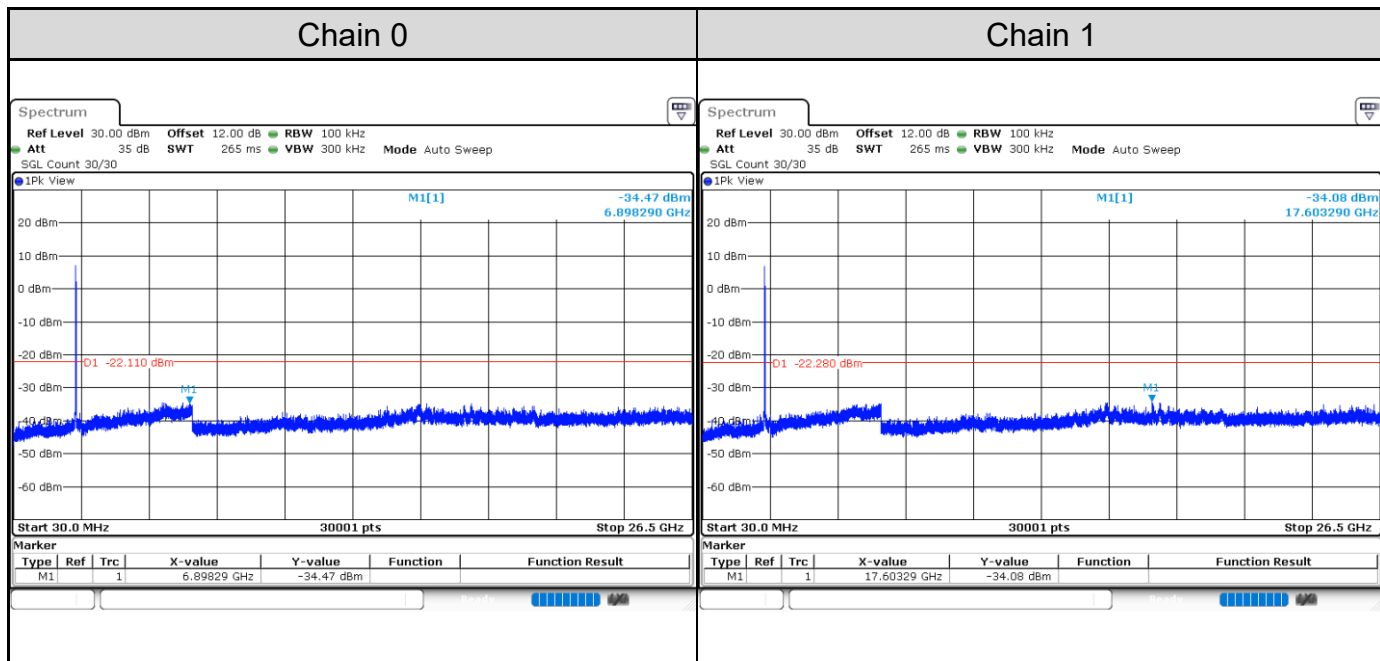

Channel 3

Channel 6

Channel 9

Test Result of Conducted Spurious Emissions
802.11b: 2TX
Channel 1

Channel 6

Channel 11

802.11g: 2TX
Channel 1

Channel 6

Channel 11

802.11ax HE20: 2TX
Channel 1

Channel 6

Channel 11

802.11ax HE40: 2TX
Channel 3

Channel 6

Channel 9

Test Result of Conducted Bandedge, Tx Mode
802.11b: 2TX
Channel 1