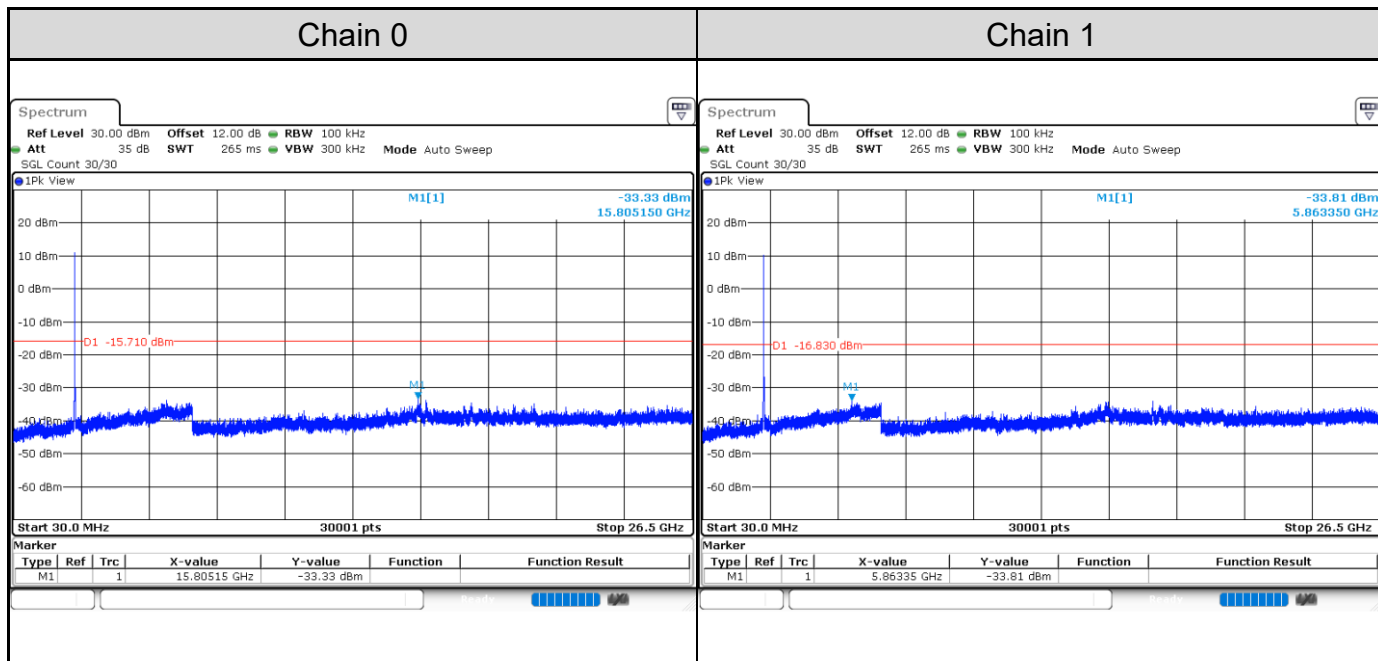

Channel 3

Channel 6

Channel 9

Test Result of Conducted Spurious Emissions
802.11b: 2TX
Channel 1

Channel 6

Channel 11

802.11g: 2TX
Channel 1

Channel 6

Channel 11

802.11ax HE20: 2TX
Channel 1

Channel 6

Channel 11

802.11ax HE40: 2TX
Channel 3

Channel 6

Channel 9

Test Result of Conducted Bandedge, Tx Mode
802.11b: 2TX
Channel 1