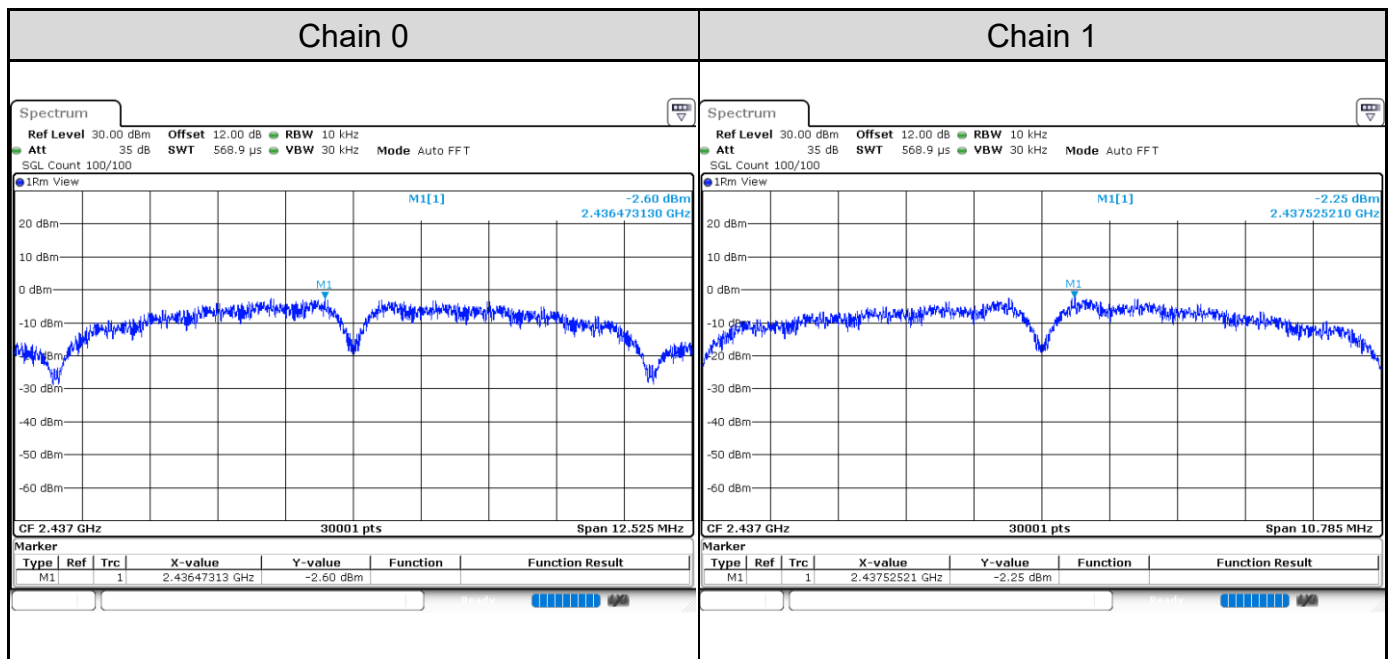

Test Result of Power Spectral Density

802.11b: 2TX

Channel	Channel Frequency (MHz)	Power Density (dBm/3kHz)		Total PSD with Duty Factor (dBm/3kHz)	Limit (dBm/3kHz)
		Chain 0	Chain 1		
Channel 1	2412	-1.79	-2.92	1.26	8
Channel 6	2437	-2.60	-2.25	1.15	8
Channel 11	2462	-1.88	-2.39	1.45	8

Channel 1

Channel 6