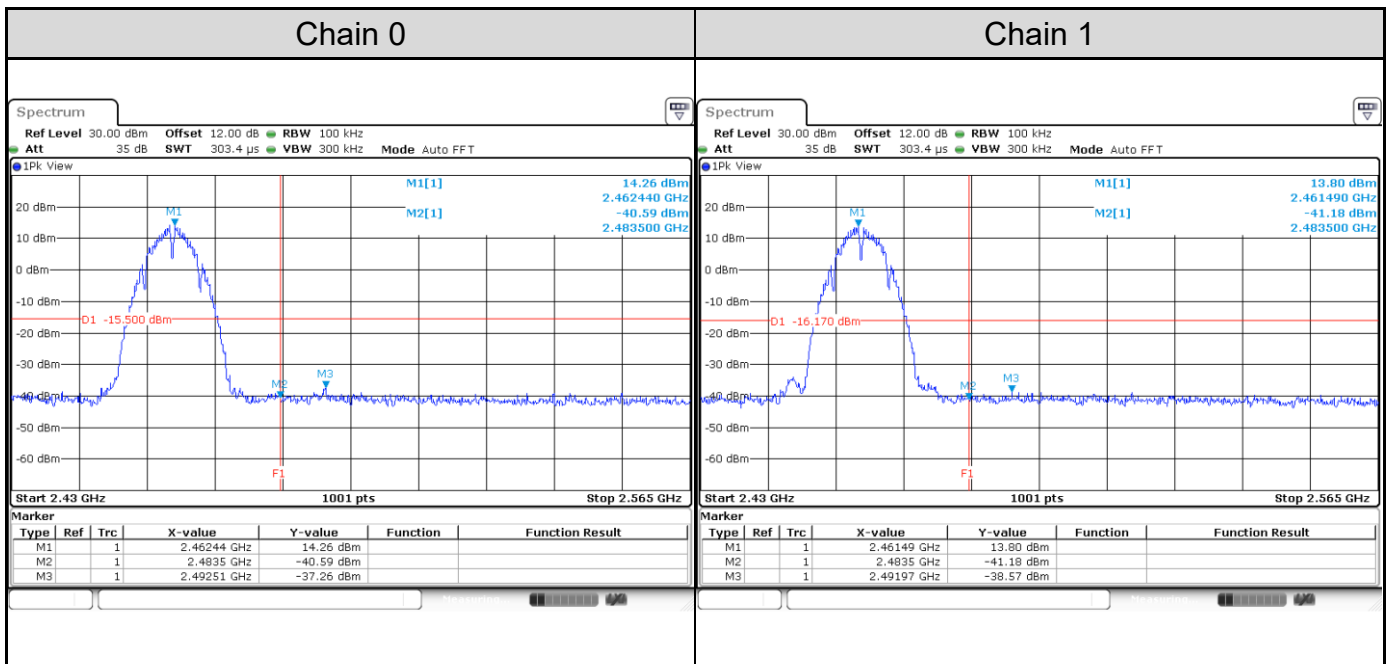

Test Result of Conducted Bandedge, Tx Mode

802.11b: 2TX

Channel 1

Channel 11