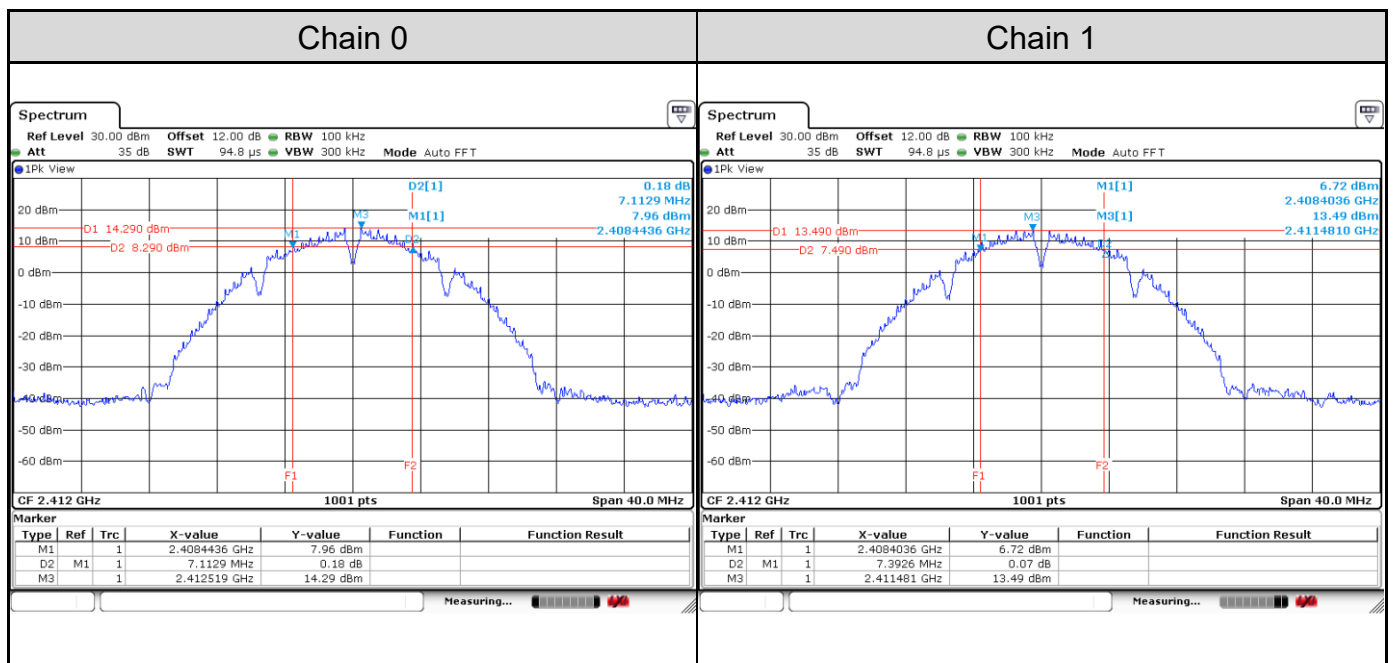

Appendix A: Test Results of Conducted Test

Test Result of 6 dB Bandwidth

802.11b: 2TX

Channel	Channel Frequency (MHz)	6 dB Bandwidth (MHz)		Limit (MHz)	Result
		Chain 0	Chain 1		
Channel 1	2412	7.11	7.39	> 0.5	Pass
Channel 6	2437	8.35	7.19	> 0.5	Pass
Channel 11	2462	7.11	7.19	> 0.5	Pass

Channel 1

Channel 6

Channel 11

802.11g: 2TX

Channel	Channel Frequency (MHz)	6 dB Bandwidth (MHz)		Limit (MHz)	Result
		Chain 0	Chain 1		
Channel 1	2412	15.06	15.18	> 0.5	Pass
Channel 6	2437	15.10	15.18	> 0.5	Pass
Channel 11	2462	15.18	15.18	> 0.5	Pass

Channel 1

Channel 6

Channel 11

802.11ax HE20: 2TX

Channel	Channel Frequency (MHz)	6 dB Bandwidth (MHz)		Limit (MHz)	Result
		Chain 0	Chain 1		
Channel 1	2412	15.10	15.18	> 0.5	Pass
Channel 6	2437	15.10	15.18	> 0.5	Pass
Channel 11	2462	15.10	15.10	> 0.5	Pass