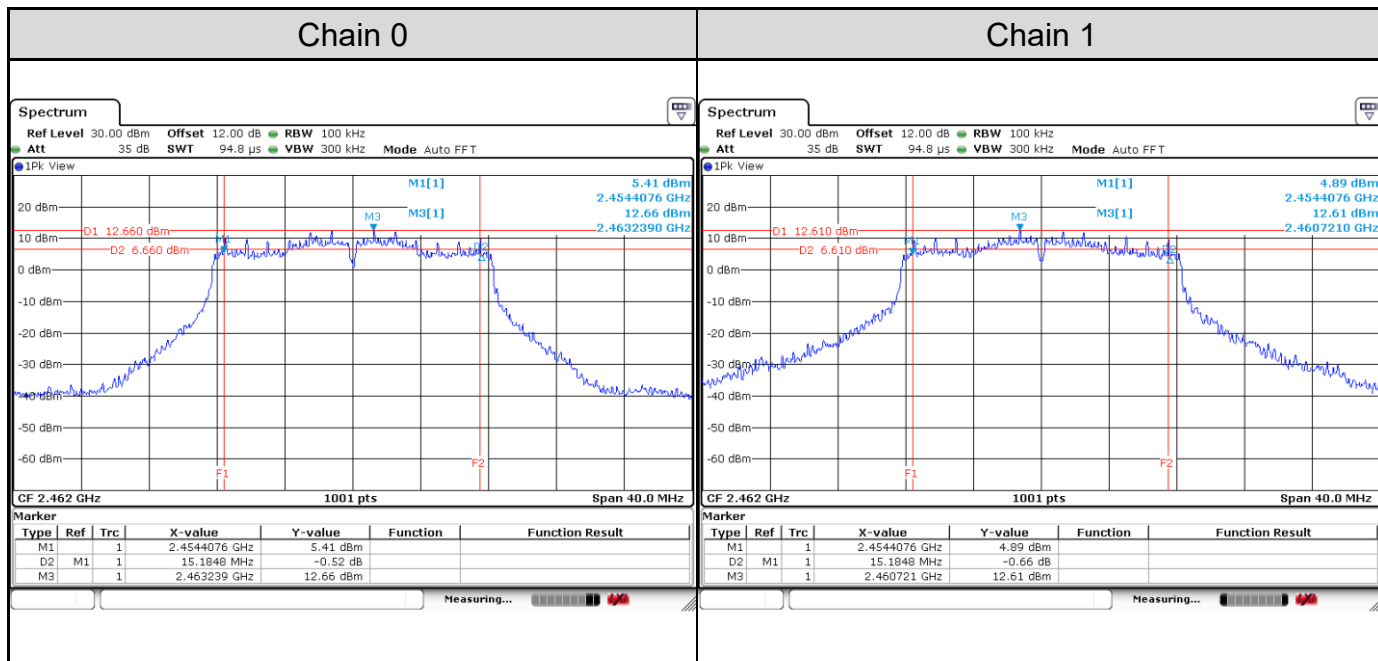

Appendix A: Test Results of Conducted Test

Test Result of 6 dB Bandwidth

802.11b: 2TX

Channel	Channel Frequency (MHz)	6 dB Bandwidth (MHz)		Limit (MHz)	Result
		Chain 0	Chain 1		
Channel 1	2412	7.11	7.39	> 0.5	Pass
Channel 6	2437	8.35	7.19	> 0.5	Pass
Channel 11	2462	7.11	7.19	> 0.5	Pass

Channel 1

Channel 6

Channel 11

802.11g: 2TX

Channel	Channel Frequency (MHz)	6 dB Bandwidth (MHz)		Limit (MHz)	Result
		Chain 0	Chain 1		
Channel 1	2412	15.06	15.18	> 0.5	Pass
Channel 6	2437	15.10	15.18	> 0.5	Pass
Channel 11	2462	15.18	15.18	> 0.5	Pass

Channel 1

Channel 6

Channel 11

802.11ax HE20: 2TX

Channel	Channel Frequency (MHz)	6 dB Bandwidth (MHz)		Limit (MHz)	Result
		Chain 0	Chain 1		
Channel 1	2412	15.10	15.18	> 0.5	Pass
Channel 6	2437	15.10	15.18	> 0.5	Pass
Channel 11	2462	15.10	15.10	> 0.5	Pass