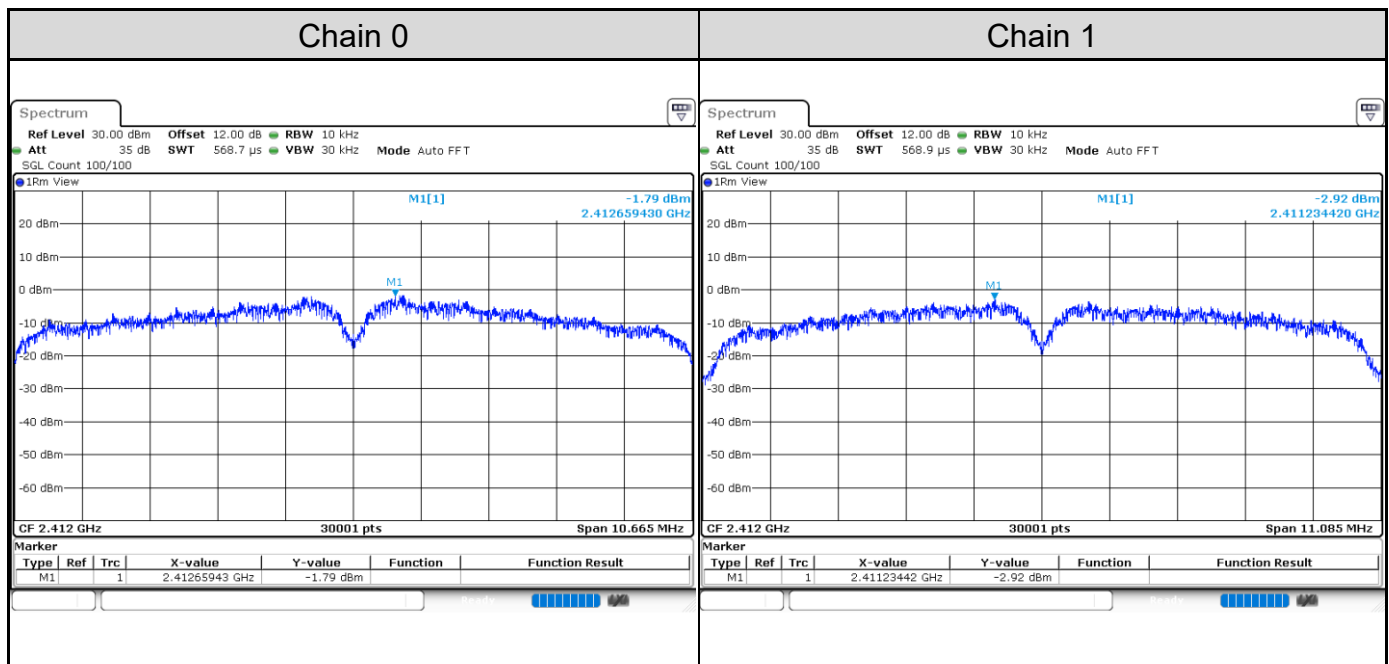

Test Result of Power Spectral Density

802.11b: 2TX

Channel	Channel Frequency (MHz)	Power Density (dBm/3kHz)		Total PSD with Duty Factor (dBm/3kHz)	Limit (dBm/3kHz)
		Chain 0	Chain 1		
Channel 1	2412	-1.79	-2.92	1.26	8
Channel 6	2437	-2.60	-2.25	1.15	8
Channel 11	2462	-1.88	-2.39	1.45	8

Channel 1