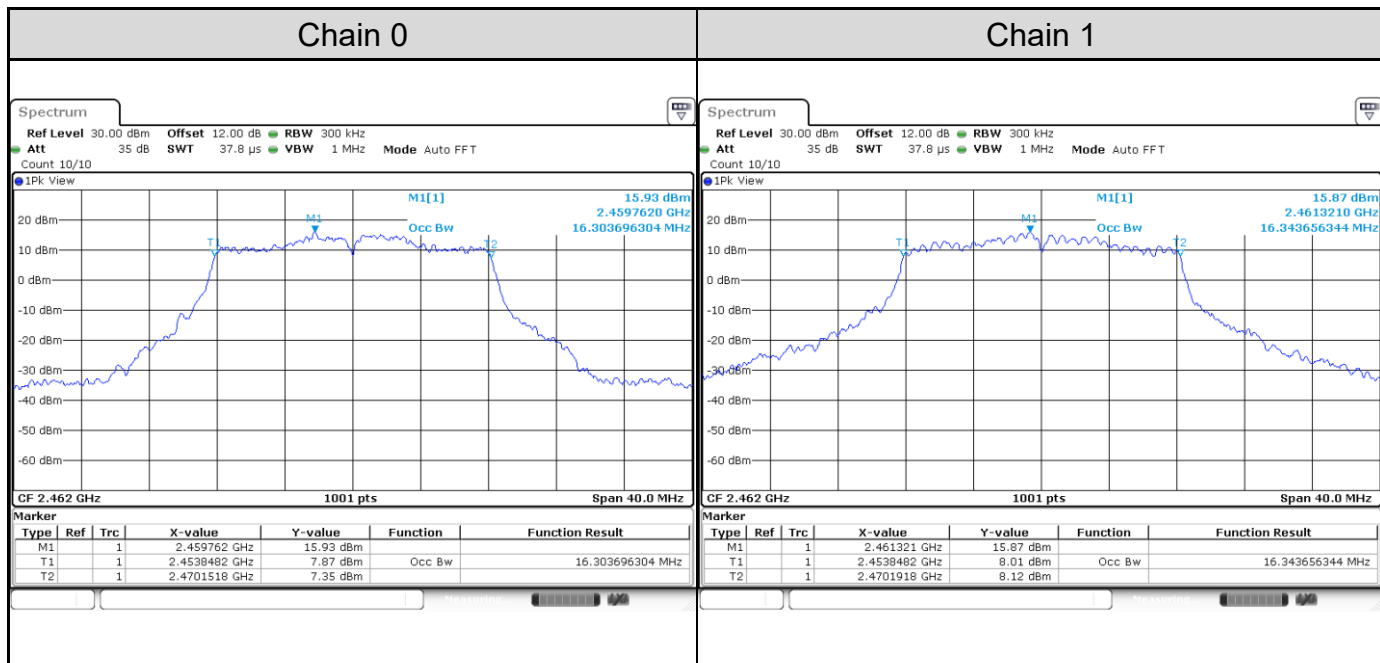

Channel 3

Channel 6

Channel 9

Test Result of 99% Occupied Bandwidth
802.11b: 2TX

Channel	Channel Frequency (MHz)	99% Bandwidth (MHz)	
		Chain 0	Chain 1
Channel 1	2412	13.19	13.15
Channel 6	2437	12.99	13.07
Channel 11	2462	13.23	13.27

Channel 1

Channel 6

Channel 11

802.11g: 2TX

Channel	Channel Frequency (MHz)	99% Bandwidth (MHz)	
		Chain 0	Chain 1
Channel 1	2412	16.22	16.30
Channel 6	2437	16.22	16.26
Channel 11	2462	16.30	16.34

Channel 1

Channel 6

Channel 11

802.11ax HE20: 2TX

Channel	Channel Frequency (MHz)	99% Bandwidth (MHz)	
		Chain 0	Chain 1
Channel 1	2412	18.78	18.74
Channel 6	2437	18.78	18.74
Channel 11	2462	18.78	18.70

Channel 1

Channel 6