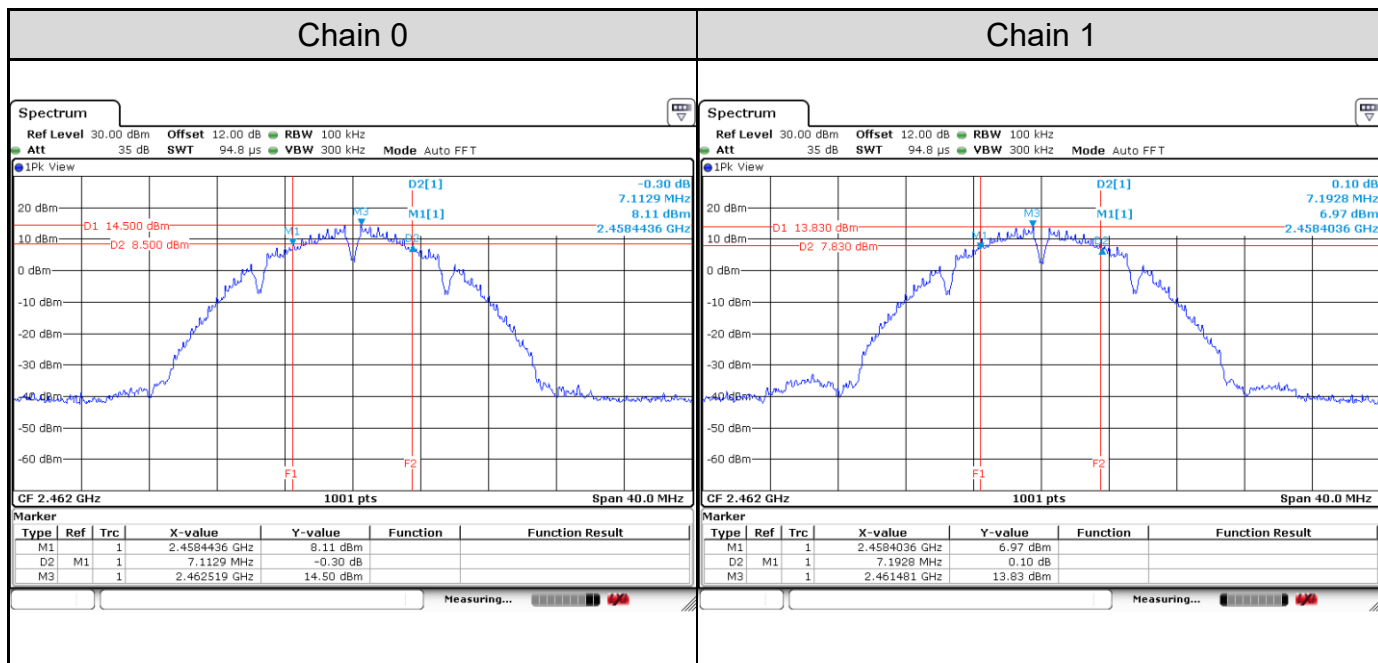

Appendix A: Test Results of Conducted Test

Test Result of 6 dB Bandwidth

802.11b: 2TX

Channel	Channel Frequency (MHz)	6 dB Bandwidth (MHz)		Limit (MHz)	Result
		Chain 0	Chain 1		
Channel 1	2412	7.11	7.39	> 0.5	Pass
Channel 6	2437	8.35	7.19	> 0.5	Pass
Channel 11	2462	7.11	7.19	> 0.5	Pass

Channel 1

Channel 6

Channel 11

802.11g: 2TX

Channel	Channel Frequency (MHz)	6 dB Bandwidth (MHz)		Limit (MHz)	Result
		Chain 0	Chain 1		
Channel 1	2412	15.06	15.18	> 0.5	Pass
Channel 6	2437	15.10	15.18	> 0.5	Pass
Channel 11	2462	15.18	15.18	> 0.5	Pass

Channel 1

Channel 6

Channel 11

802.11ax HE20: 2TX

Channel	Channel Frequency (MHz)	6 dB Bandwidth (MHz)		Limit (MHz)	Result
		Chain 0	Chain 1		
Channel 1	2412	15.10	15.18	> 0.5	Pass
Channel 6	2437	15.10	15.18	> 0.5	Pass
Channel 11	2462	15.10	15.10	> 0.5	Pass