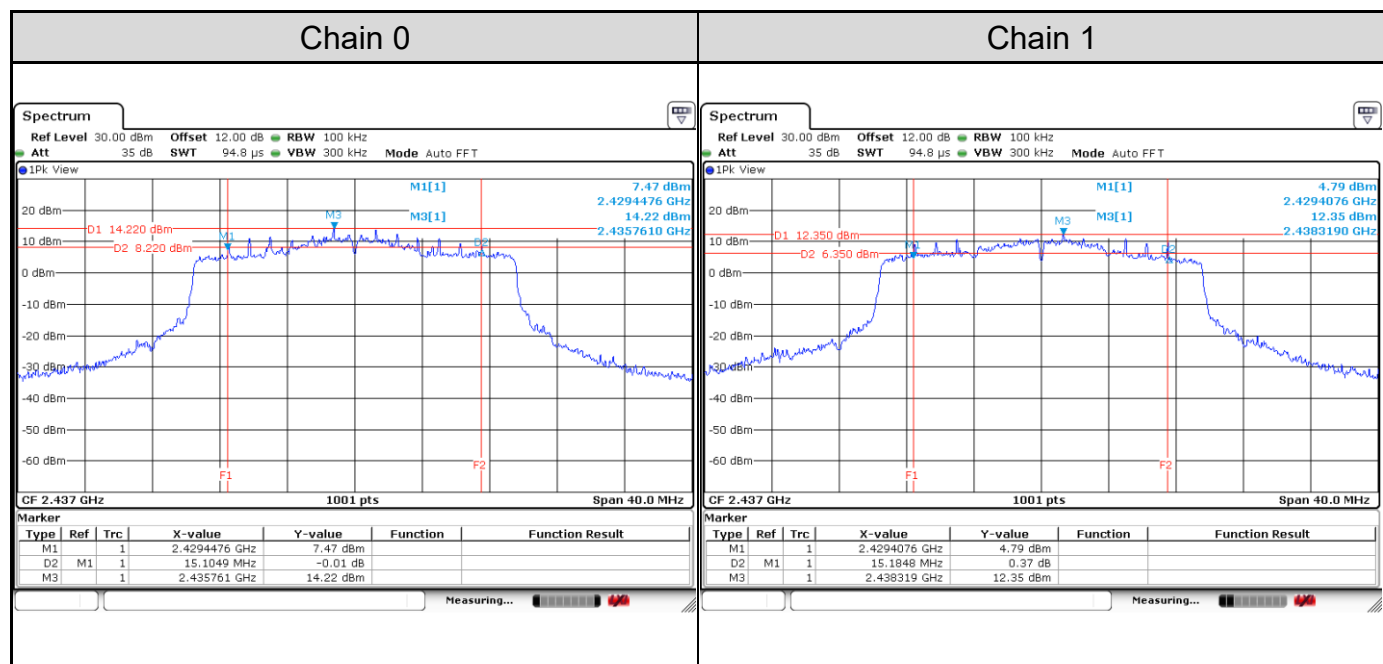

802.11ax HE20: 2TX

Channel	Channel Frequency (MHz)	6 dB Bandwidth (MHz)		Limit (MHz)	Result
		Chain 0	Chain 1		
Channel 1	2412	15.10	15.18	> 0.5	Pass
Channel 6	2437	15.10	15.18	> 0.5	Pass
Channel 11	2462	15.10	15.10	> 0.5	Pass

Channel 1

Channel 6