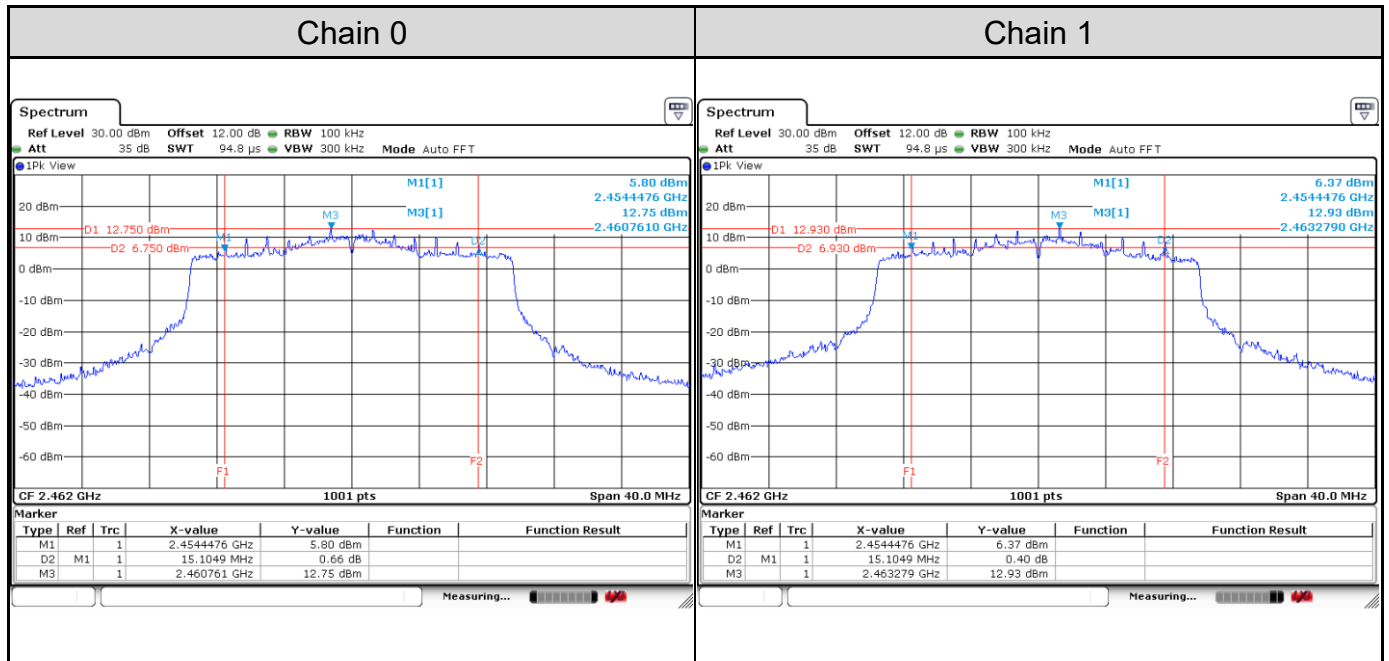

Channel 1

Channel 6

Channel 11

802.11g: 2TX

Channel	Channel Frequency (MHz)	6 dB Bandwidth (MHz)		Limit (MHz)	Result
		Chain 0	Chain 1		
Channel 1	2412	15.06	15.18	> 0.5	Pass
Channel 6	2437	15.10	15.18	> 0.5	Pass
Channel 11	2462	15.18	15.18	> 0.5	Pass

Channel 1

Channel 6

Channel 11

802.11ax HE20: 2TX

Channel	Channel Frequency (MHz)	6 dB Bandwidth (MHz)		Limit (MHz)	Result
		Chain 0	Chain 1		
Channel 1	2412	15.10	15.18	> 0.5	Pass
Channel 6	2437	15.10	15.18	> 0.5	Pass
Channel 11	2462	15.10	15.10	> 0.5	Pass

Channel 1

Channel 6

Channel 11

802.11ax HE40: 2TX

Channel	Channel Frequency (MHz)	6 dB Bandwidth (MHz)		Limit (MHz)	Result
		Chain 0	Chain 1		
Channel 3	2422	31.41	33.89	> 0.5	Pass
Channel 6	2437	31.41	32.69	> 0.5	Pass
Channel 9	2452	31.41	33.89	> 0.5	Pass

Channel 3

Channel 6

Channel 9

Test Result of 99% Occupied Bandwidth
802.11b: 2TX

Channel	Channel Frequency (MHz)	99% Bandwidth (MHz)	
		Chain 0	Chain 1
Channel 1	2412	13.19	13.15
Channel 6	2437	12.99	13.07
Channel 11	2462	13.23	13.27