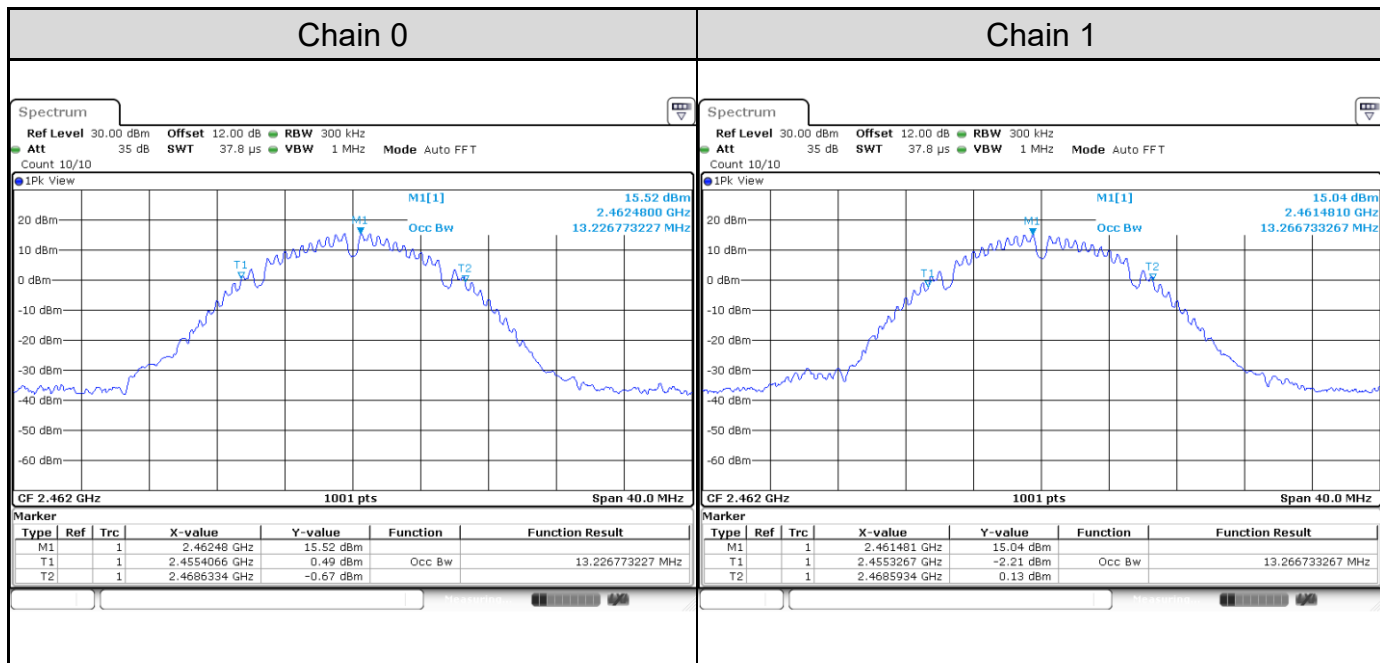

Channel 3

Channel 6

Channel 9

Test Result of 99% Occupied Bandwidth
802.11b: 2TX

Channel	Channel Frequency (MHz)	99% Bandwidth (MHz)	
		Chain 0	Chain 1
Channel 1	2412	13.19	13.15
Channel 6	2437	12.99	13.07
Channel 11	2462	13.23	13.27

Channel 1

Channel 6

Channel 11

802.11g: 2TX

Channel	Channel Frequency (MHz)	99% Bandwidth (MHz)	
		Chain 0	Chain 1
Channel 1	2412	16.22	16.30
Channel 6	2437	16.22	16.26
Channel 11	2462	16.30	16.34

Channel 1