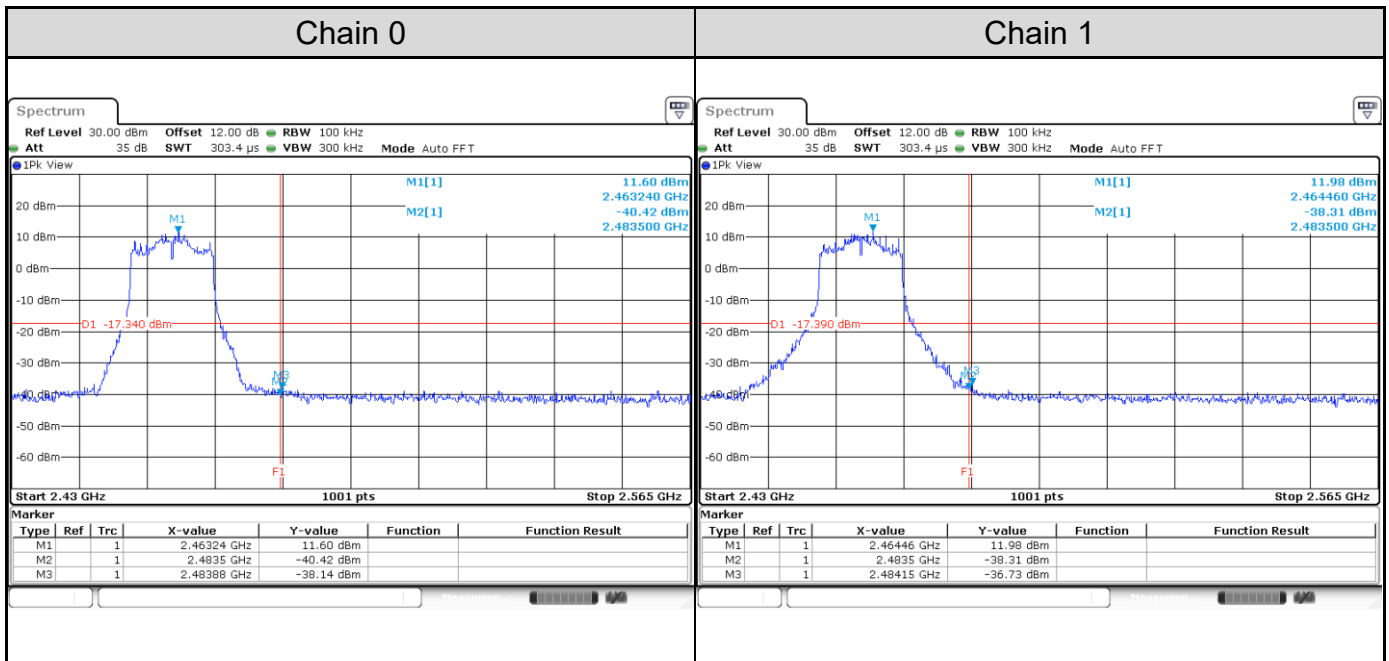

Channel 3

Channel 6

Channel 9

Test Result of Conducted Spurious Emissions
802.11b: 2TX
Channel 1

Channel 6

Channel 11

802.11g: 2TX
Channel 1

Channel 6

Channel 11

802.11ax HE20: 2TX
Channel 1

Channel 6

Channel 11

802.11ax HE40: 2TX
Channel 3

Channel 6

Channel 9

Test Result of Conducted Bandedge, Tx Mode
802.11b: 2TX
Channel 1

Channel 11

802.11g: 2TX
Channel 1

Channel 11

802.11ax HE20: 2TX
Channel 1

Channel 11

802.11ax HE40: 2TX
Channel 3

Channel 9
