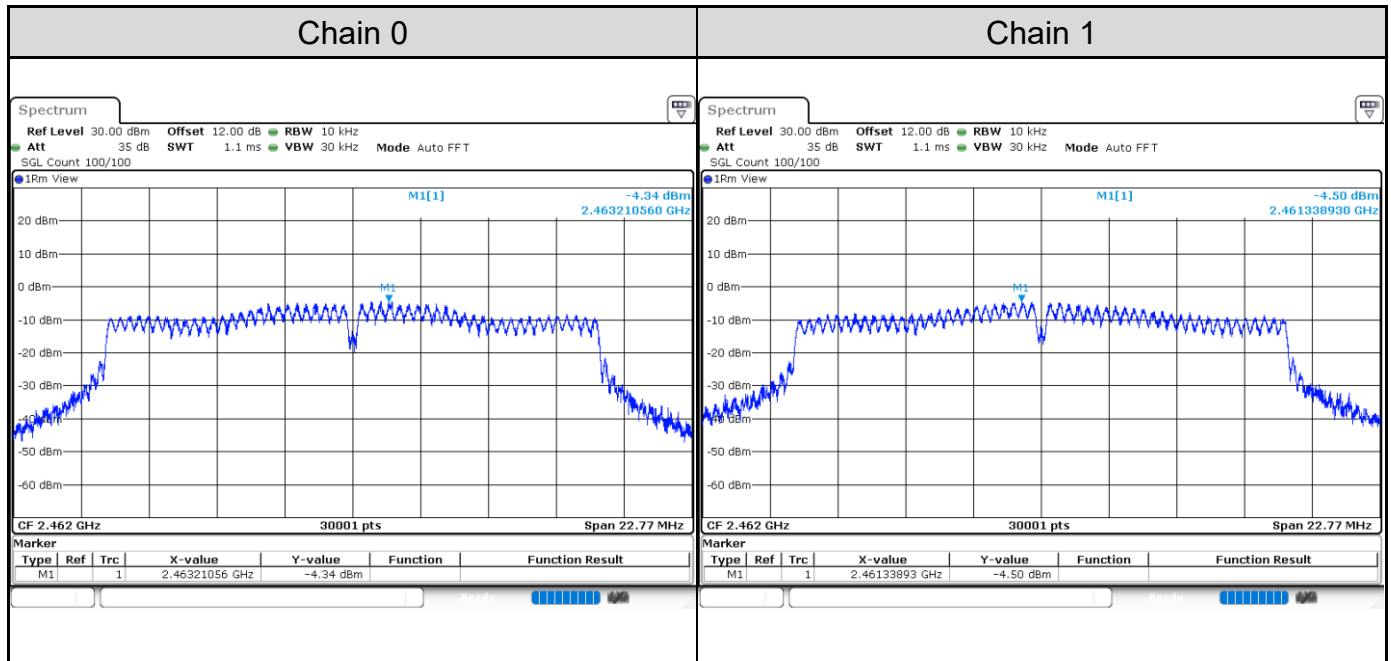

Channel 1

Channel 6

Channel 11

802.11g: 2TX

Channel	Channel Frequency (MHz)	Power Density (dBm/3kHz)		Total PSD with Duty Factor (dBm/3kHz)	Limit (dBm/3kHz)
		Chain 0	Chain 1		
Channel 1	2412	-3.35	-4.16	-0.73	8
Channel 6	2437	-3.44	-4.64	-0.99	8
Channel 11	2462	-4.34	-4.50	-1.41	8

Channel 1

Channel 6

Channel 11

802.11ax HE20: 2TX

Channel	Channel Frequency (MHz)	Power Density (dBm/3kHz)		Total PSD with Duty Factor (dBm/3kHz)	Limit (dBm/3kHz)
		Chain 0	Chain 1		
Channel 1	2412	-4.28	-6.10	-1.22	8
Channel 6	2437	-4.83	-5.57	-1.31	8
Channel 11	2462	-5.70	-6.20	-2.07	8