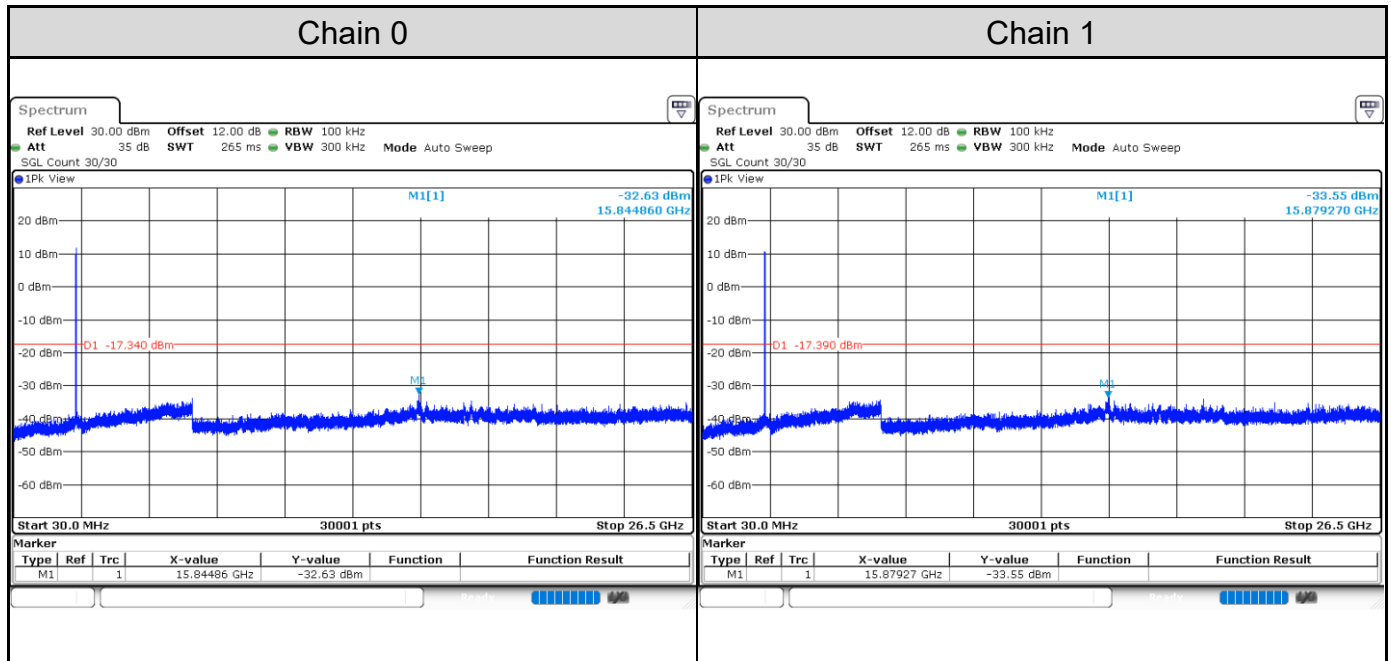

Channel 3

Channel 6

Channel 9

Test Result of Conducted Spurious Emissions
802.11b: 2TX
Channel 1

Channel 6

Channel 11

802.11g: 2TX
Channel 1

Channel 6

Channel 11

802.11ax HE20: 2TX
Channel 1

Channel 6

Channel 11

802.11ax HE40: 2TX
Channel 3

Channel 6

Channel 9

Test Result of Conducted Bandedge, Tx Mode
802.11b: 2TX
Channel 1