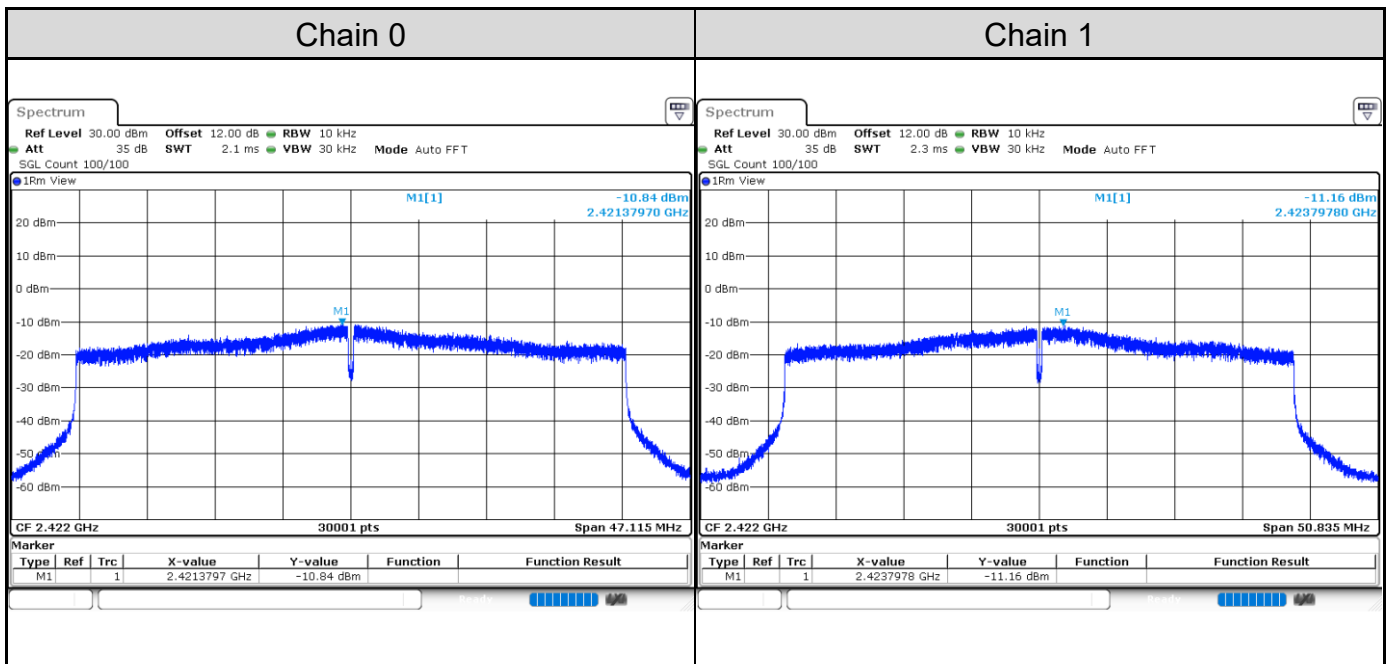

802.11ax HE40: 2TX

Channel	Channel Frequency (MHz)	Power Density (dBm/3kHz)		Total PSD with Duty Factor (dBm/3kHz)	Limit (dBm/3kHz)
		Chain 0	Chain 1		
Channel 3	2422	-10.84	-11.16	-6.45	8
Channel 6	2437	-9.07	-9.28	-4.62	8
Channel 9	2452	-11.06	-12.04	-6.97	8

Channel 3