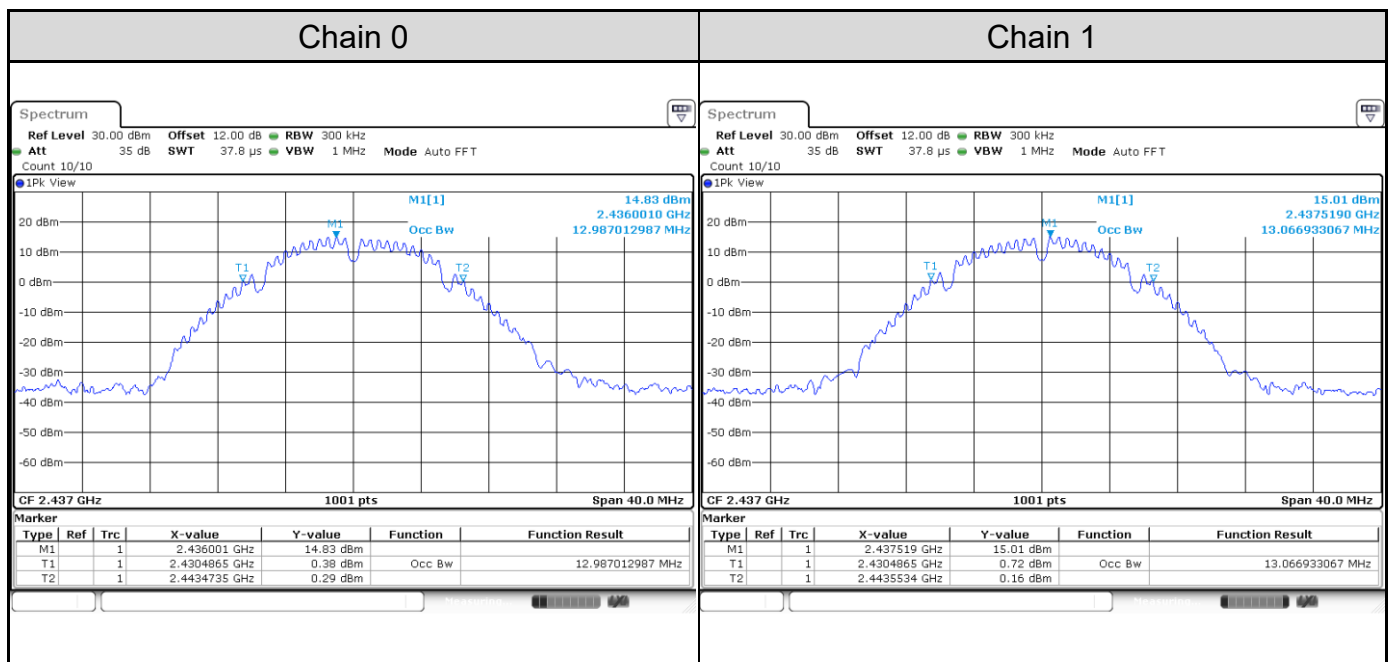

Test Result of 99% Occupied Bandwidth

802.11b: 2TX

Channel	Channel Frequency (MHz)	99% Bandwidth (MHz)	
		Chain 0	Chain 1
Channel 1	2412	13.19	13.15
Channel 6	2437	12.99	13.07
Channel 11	2462	13.23	13.27

Channel 1

Channel 6