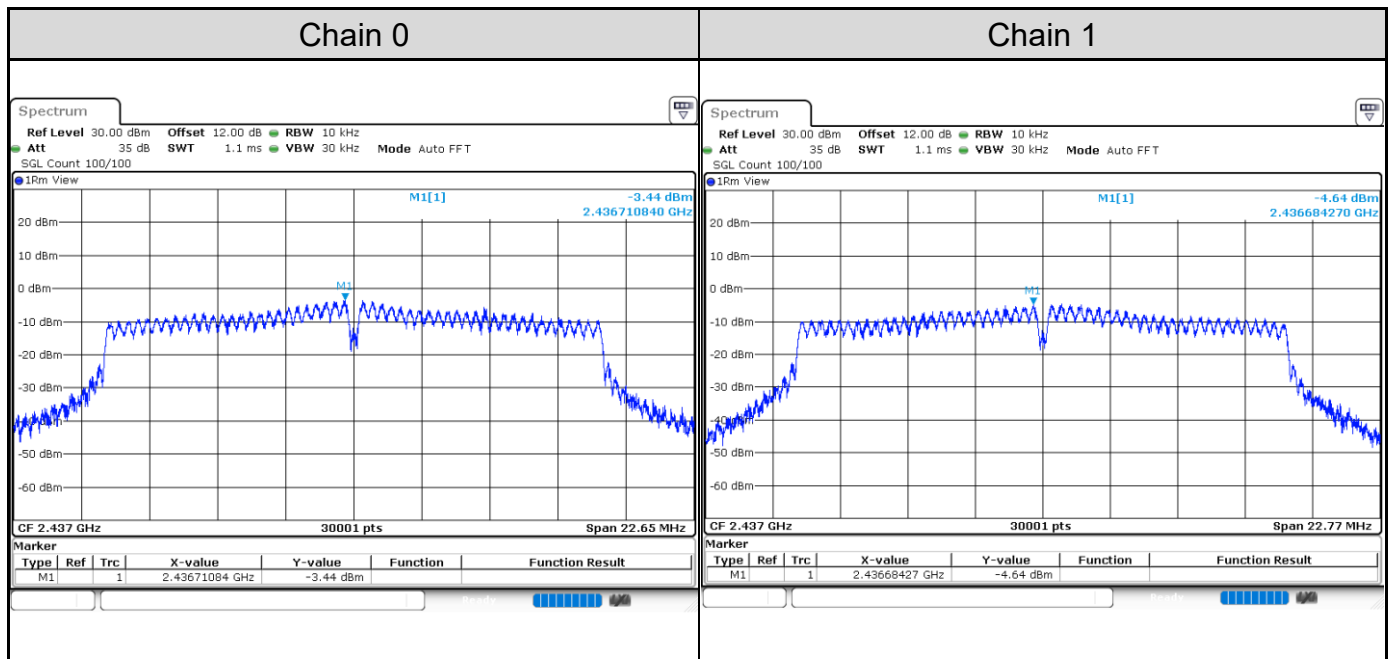

802.11g: 2TX

Channel	Channel Frequency (MHz)	Power Density (dBm/3kHz)		Total PSD with Duty Factor (dBm/3kHz)	Limit (dBm/3kHz)
		Chain 0	Chain 1		
Channel 1	2412	-3.35	-4.16	-0.73	8
Channel 6	2437	-3.44	-4.64	-0.99	8
Channel 11	2462	-4.34	-4.50	-1.41	8

Channel 1

Channel 6