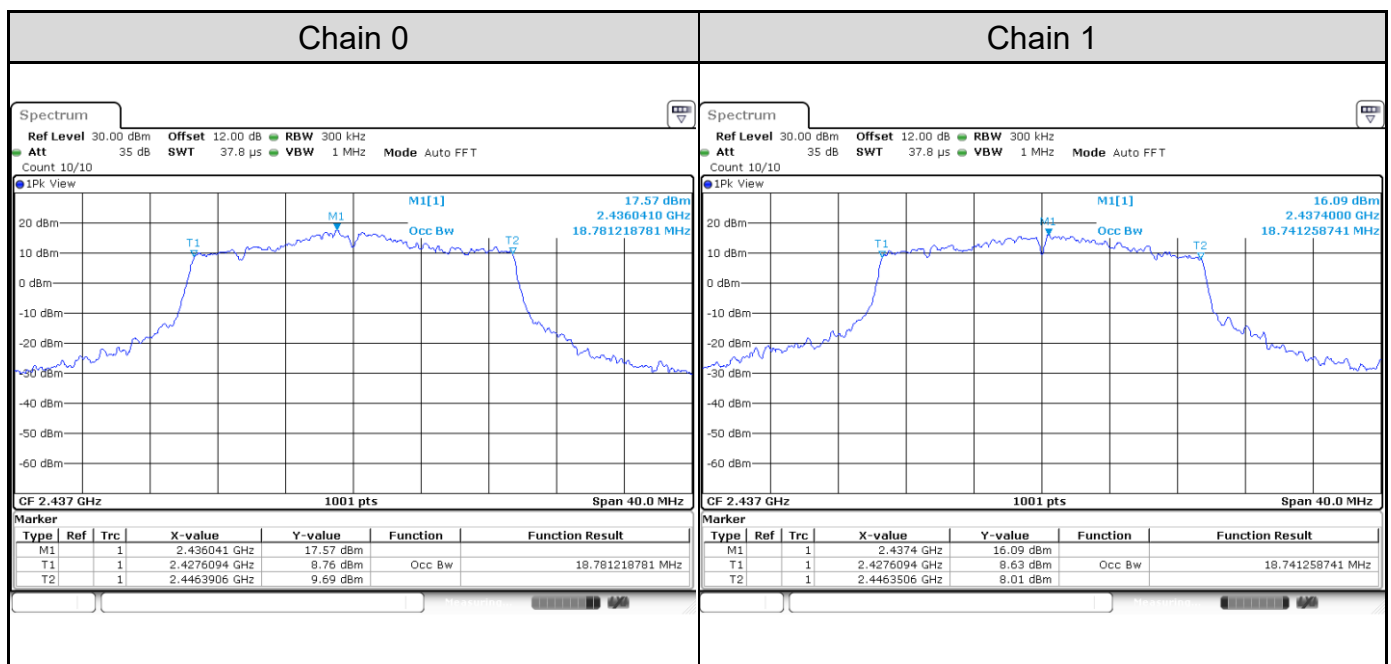

Channel 3

Channel 6

Channel 9

Test Result of 99% Occupied Bandwidth
802.11b: 2TX

Channel	Channel Frequency (MHz)	99% Bandwidth (MHz)	
		Chain 0	Chain 1
Channel 1	2412	13.19	13.15
Channel 6	2437	12.99	13.07
Channel 11	2462	13.23	13.27

Channel 1

Channel 6

Channel 11

802.11g: 2TX

Channel	Channel Frequency (MHz)	99% Bandwidth (MHz)	
		Chain 0	Chain 1
Channel 1	2412	16.22	16.30
Channel 6	2437	16.22	16.26
Channel 11	2462	16.30	16.34

Channel 1

Channel 6

Channel 11

802.11ax HE20: 2TX

Channel	Channel Frequency (MHz)	99% Bandwidth (MHz)	
		Chain 0	Chain 1
Channel 1	2412	18.78	18.74
Channel 6	2437	18.78	18.74
Channel 11	2462	18.78	18.70

Channel 1

Channel 6