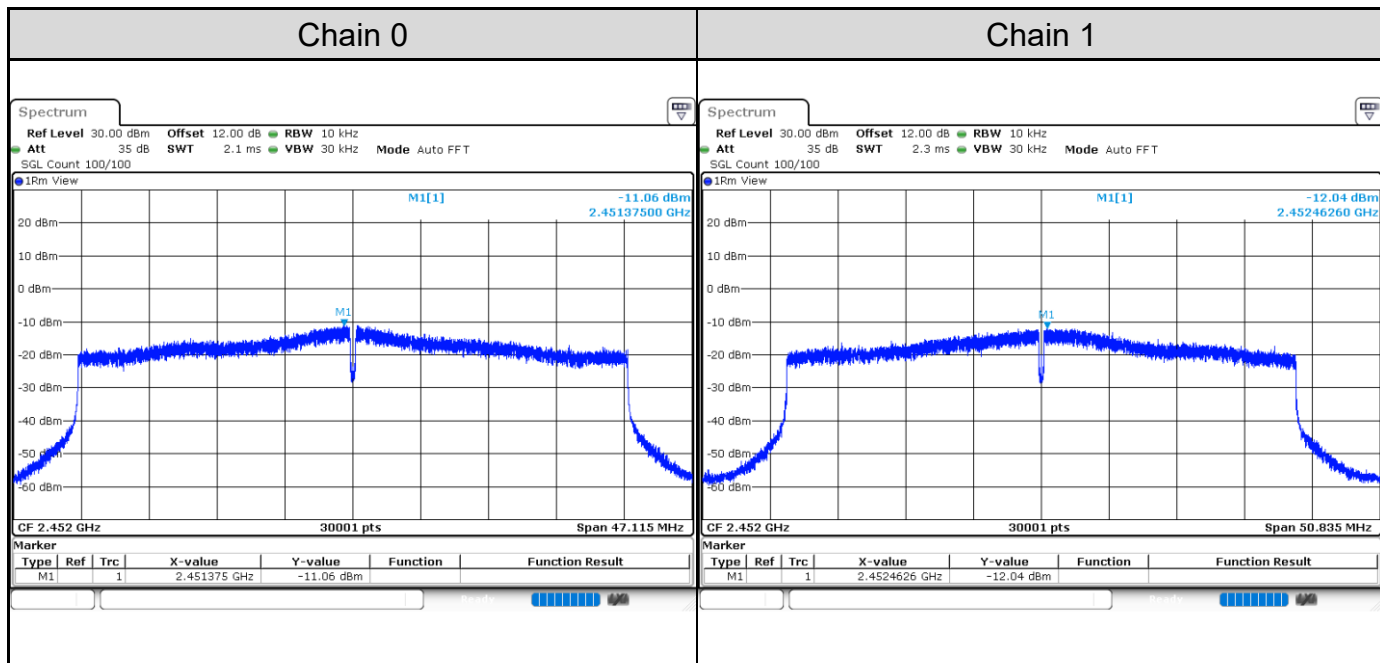

Channel 1

Channel 6

Channel 11

802.11ax HE40: 2TX

Channel	Channel Frequency (MHz)	Power Density (dBm/3kHz)		Total PSD with Duty Factor (dBm/3kHz)	Limit (dBm/3kHz)
		Chain 0	Chain 1		
Channel 3	2422	-10.84	-11.16	-6.45	8
Channel 6	2437	-9.07	-9.28	-4.62	8
Channel 9	2452	-11.06	-12.04	-6.97	8

Channel 3

Channel 6

Channel 9

Test Result of Conducted Spurious Emissions
802.11b: 2TX
Channel 1

Channel 6

Channel 11

802.11g: 2TX
Channel 1

Channel 6