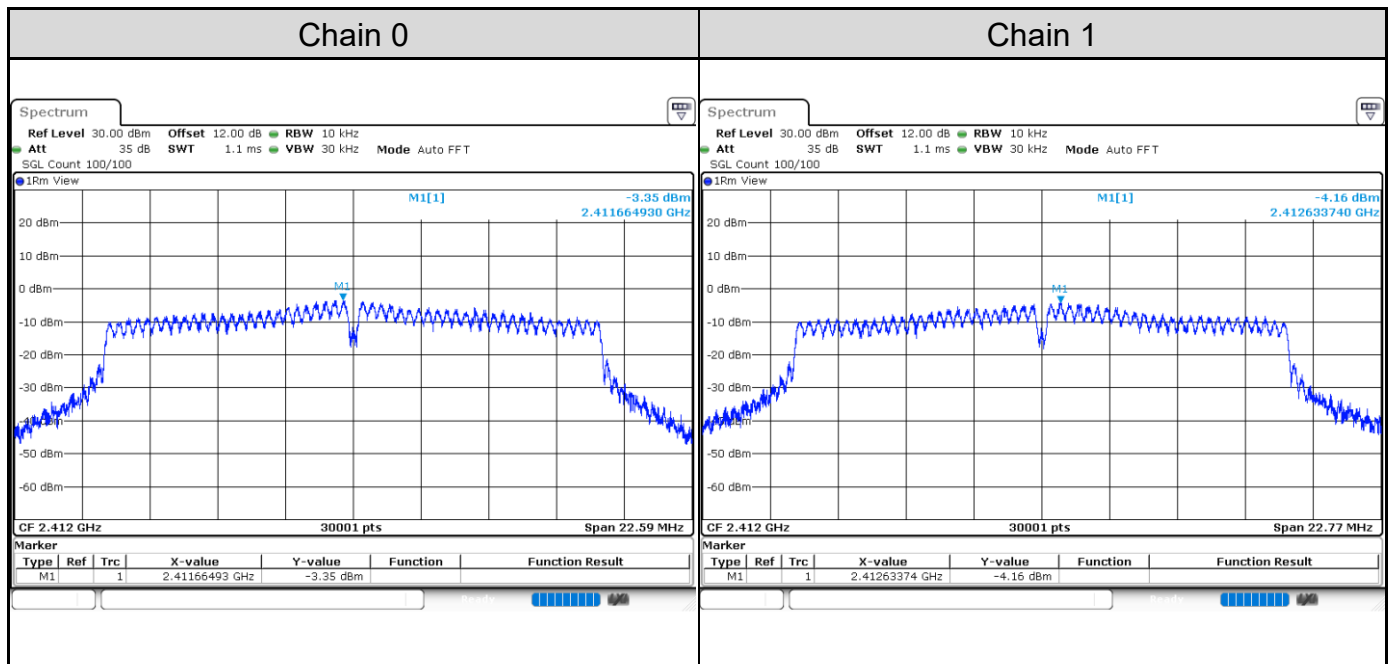

802.11g: 2TX

Channel	Channel Frequency (MHz)	Power Density (dBm/3kHz)		Total PSD with Duty Factor (dBm/3kHz)	Limit (dBm/3kHz)
		Chain 0	Chain 1		
Channel 1	2412	-3.35	-4.16	-0.73	8
Channel 6	2437	-3.44	-4.64	-0.99	8
Channel 11	2462	-4.34	-4.50	-1.41	8

Channel 1