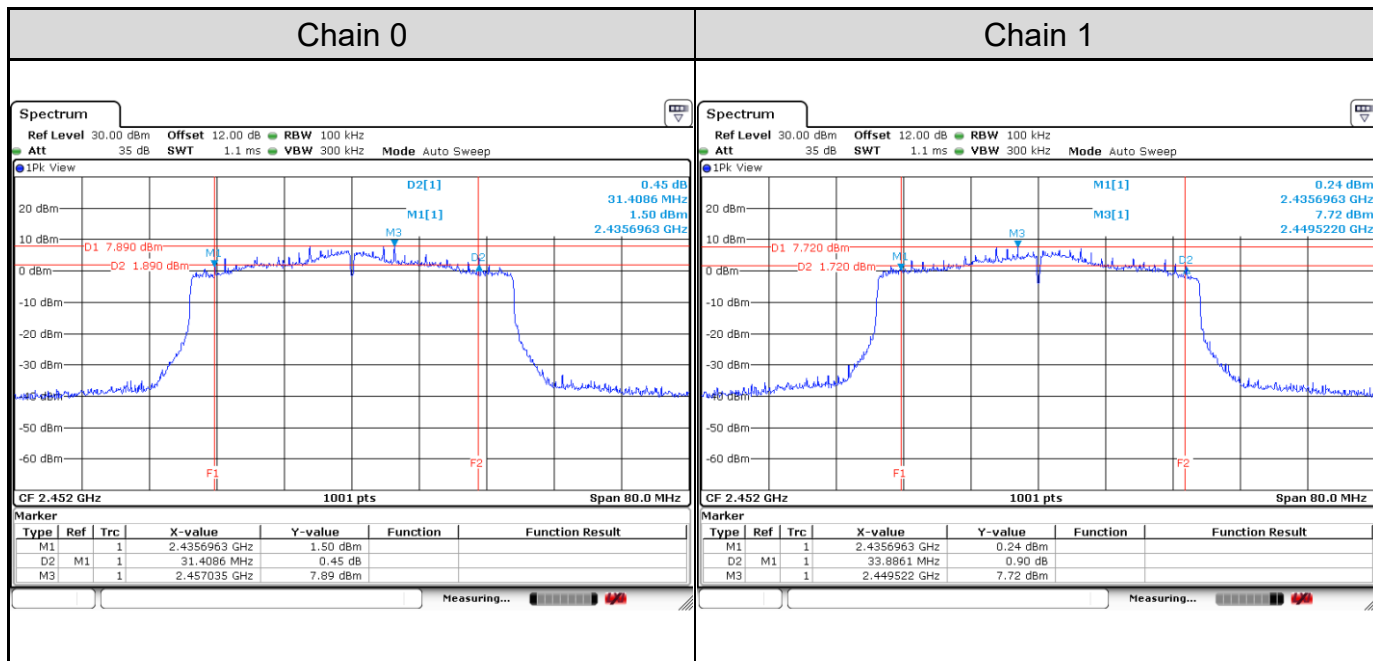

Channel 1

Channel 6

Channel 11

802.11ax HE20: 2TX

Channel	Channel Frequency (MHz)	6 dB Bandwidth (MHz)		Limit (MHz)	Result
		Chain 0	Chain 1		
Channel 1	2412	15.10	15.18	> 0.5	Pass
Channel 6	2437	15.10	15.18	> 0.5	Pass
Channel 11	2462	15.10	15.10	> 0.5	Pass

Channel 1

Channel 6

Channel 11

802.11ax HE40: 2TX

Channel	Channel Frequency (MHz)	6 dB Bandwidth (MHz)		Limit (MHz)	Result
		Chain 0	Chain 1		
Channel 3	2422	31.41	33.89	> 0.5	Pass
Channel 6	2437	31.41	32.69	> 0.5	Pass
Channel 9	2452	31.41	33.89	> 0.5	Pass

Channel 3

Channel 6

Channel 9

Test Result of 99% Occupied Bandwidth
802.11b: 2TX

Channel	Channel Frequency (MHz)	99% Bandwidth (MHz)	
		Chain 0	Chain 1
Channel 1	2412	13.19	13.15
Channel 6	2437	12.99	13.07
Channel 11	2462	13.23	13.27