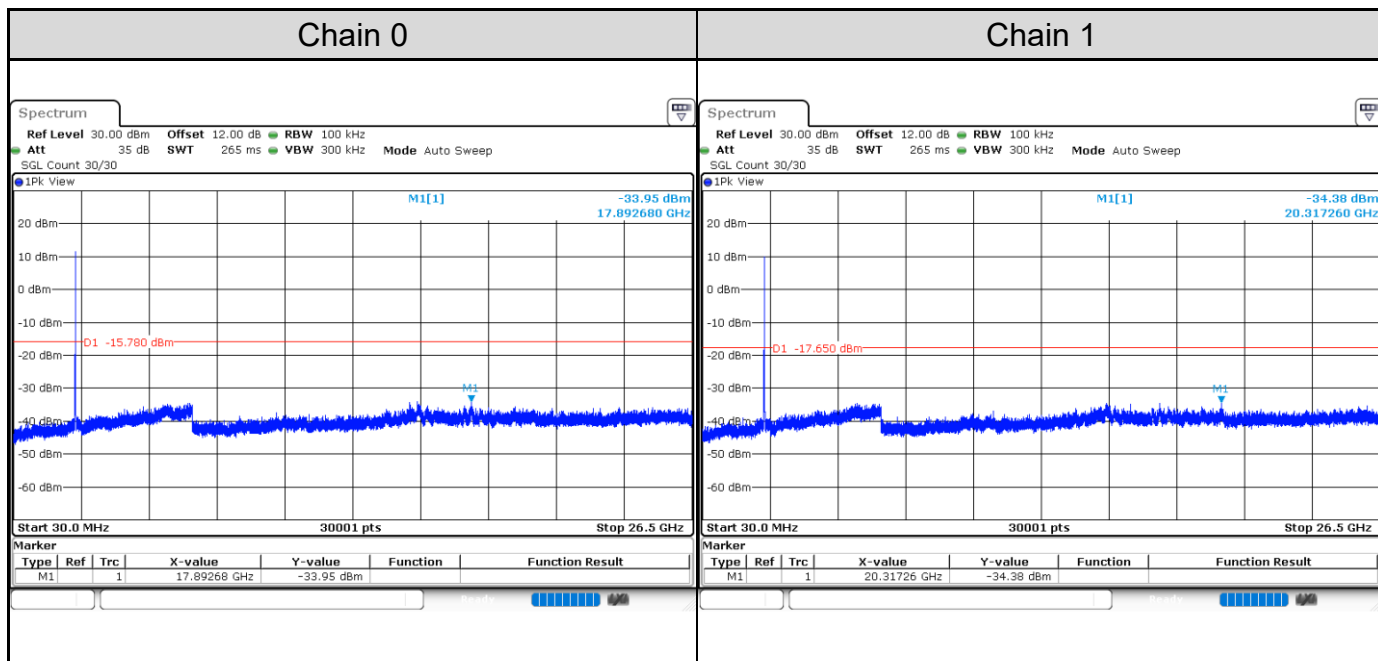

Channel 3

Channel 6

Channel 9

Test Result of Conducted Spurious Emissions
802.11b: 2TX
Channel 1

Channel 6

Channel 11

802.11g: 2TX
Channel 1

Channel 6

Channel 11

802.11ax HE20: 2TX
Channel 1

Channel 6

Channel 11

802.11ax HE40: 2TX
Channel 3

Channel 6

Channel 9

Test Result of Conducted Bandedge, Tx Mode
802.11b: 2TX
Channel 1