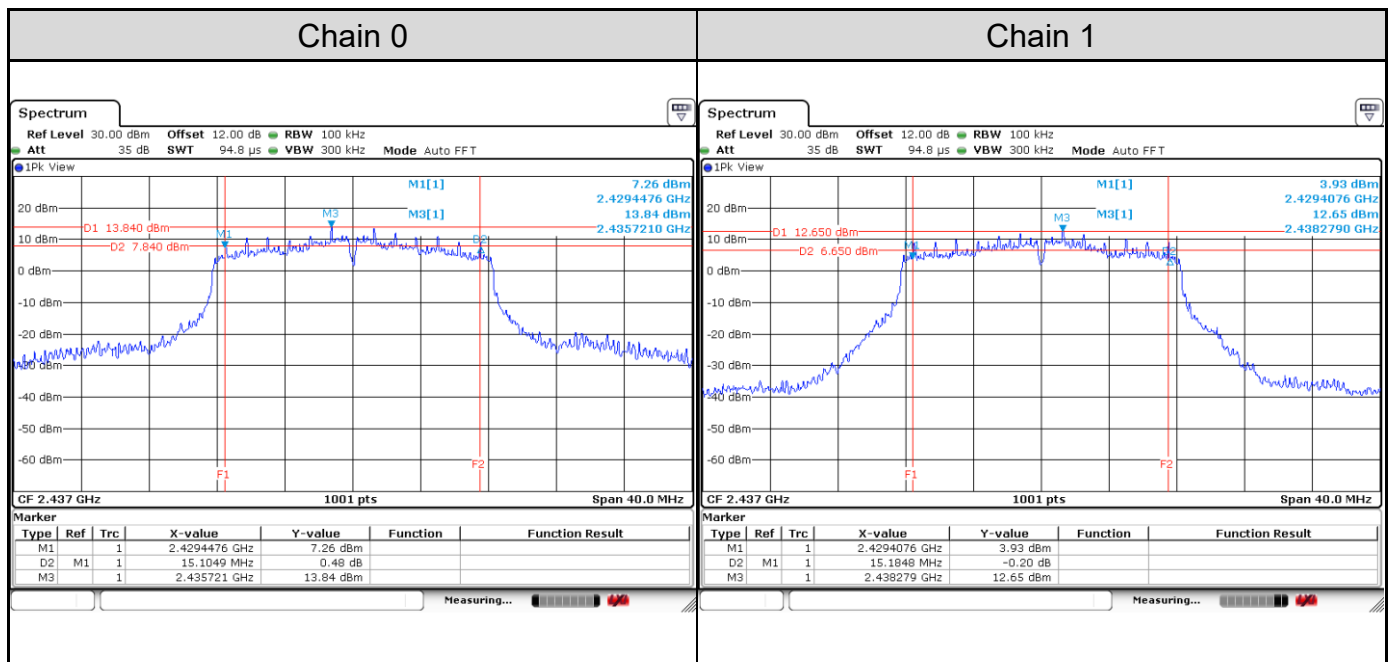

Appendix A: Test Results of Conducted Test

Test Result of 6 dB Bandwidth

802.11b: 2TX

Channel	Channel Frequency (MHz)	6 dB Bandwidth (MHz)		Limit (MHz)	Result
		Chain 0	Chain 1		
Channel 1	2412	7.11	7.39	> 0.5	Pass
Channel 6	2437	8.35	7.19	> 0.5	Pass
Channel 11	2462	7.11	7.19	> 0.5	Pass

Channel 1

Channel 6

Channel 11

802.11g: 2TX

Channel	Channel Frequency (MHz)	6 dB Bandwidth (MHz)		Limit (MHz)	Result
		Chain 0	Chain 1		
Channel 1	2412	15.06	15.18	> 0.5	Pass
Channel 6	2437	15.10	15.18	> 0.5	Pass
Channel 11	2462	15.18	15.18	> 0.5	Pass

Channel 1

Channel 6

Channel 11

802.11ax HE20: 2TX

Channel	Channel Frequency (MHz)	6 dB Bandwidth (MHz)		Limit (MHz)	Result
		Chain 0	Chain 1		
Channel 1	2412	15.10	15.18	> 0.5	Pass
Channel 6	2437	15.10	15.18	> 0.5	Pass
Channel 11	2462	15.10	15.10	> 0.5	Pass