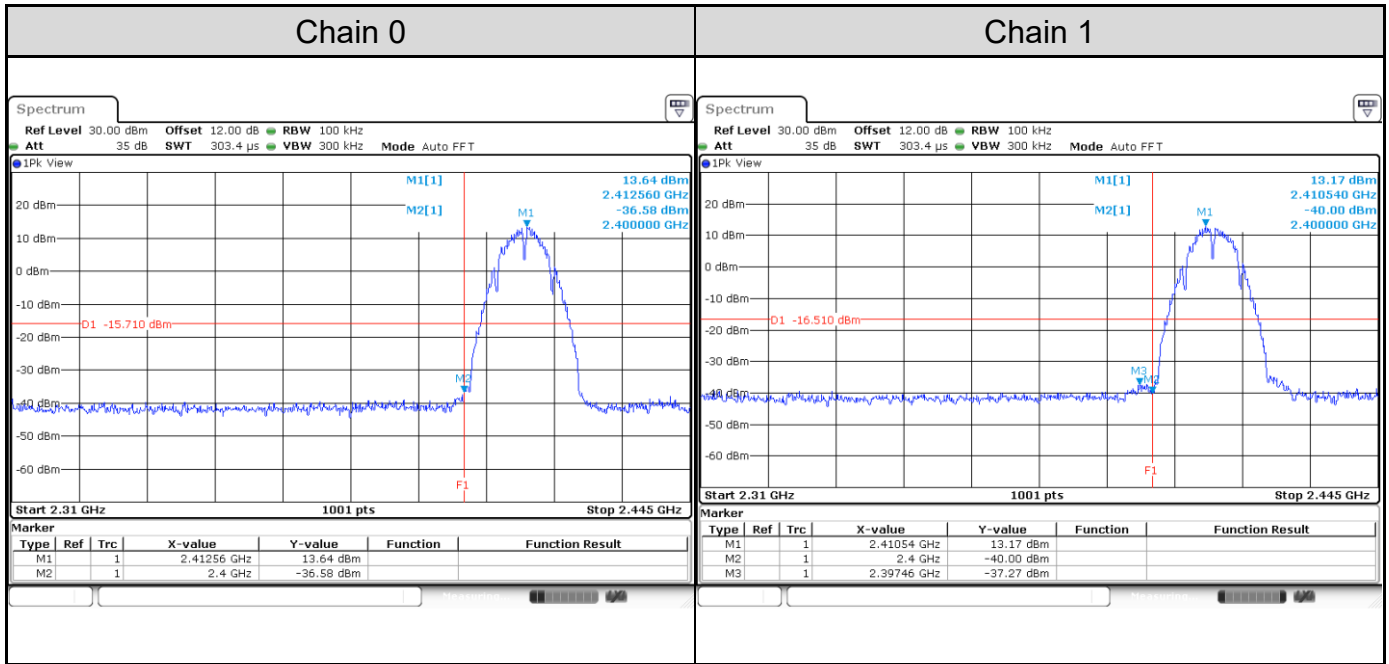

Channel 3

Channel 6

Channel 9

Test Result of Conducted Spurious Emissions
802.11b: 2TX
Channel 1

Channel 6

Channel 11

802.11g: 2TX
Channel 1

Channel 6

Channel 11

802.11ax HE20: 2TX
Channel 1

Channel 6

Channel 11

802.11ax HE40: 2TX
Channel 3

Channel 6

Channel 9

Test Result of Conducted Bandedge, Tx Mode
802.11b: 2TX
Channel 1

Channel 11

802.11g: 2TX
Channel 1

Channel 11

802.11ax HE20: 2TX
Channel 1

Channel 11

802.11ax HE40: 2TX
Channel 3

Channel 9
