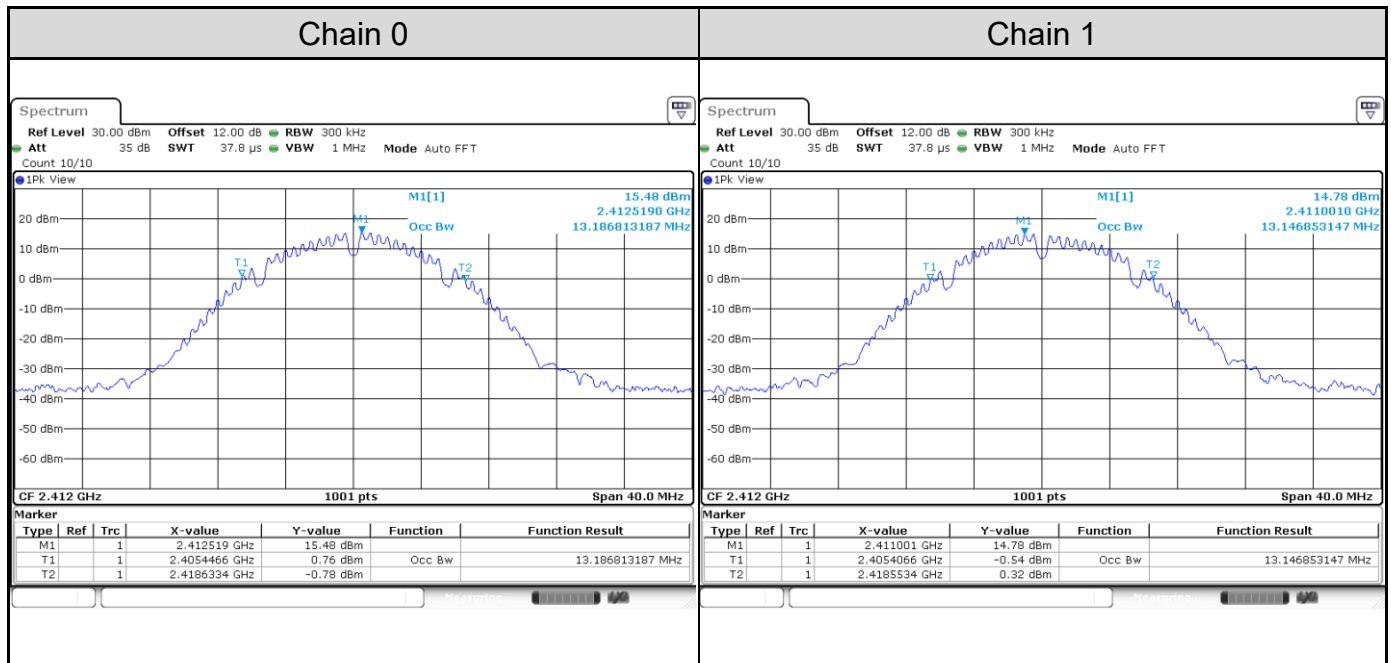

Test Result of 99% Occupied Bandwidth

802.11b: 2TX

Channel	Channel Frequency (MHz)	99% Bandwidth (MHz)	
		Chain 0	Chain 1
Channel 1	2412	13.19	13.15
Channel 6	2437	12.99	13.07
Channel 11	2462	13.23	13.27

Channel 1