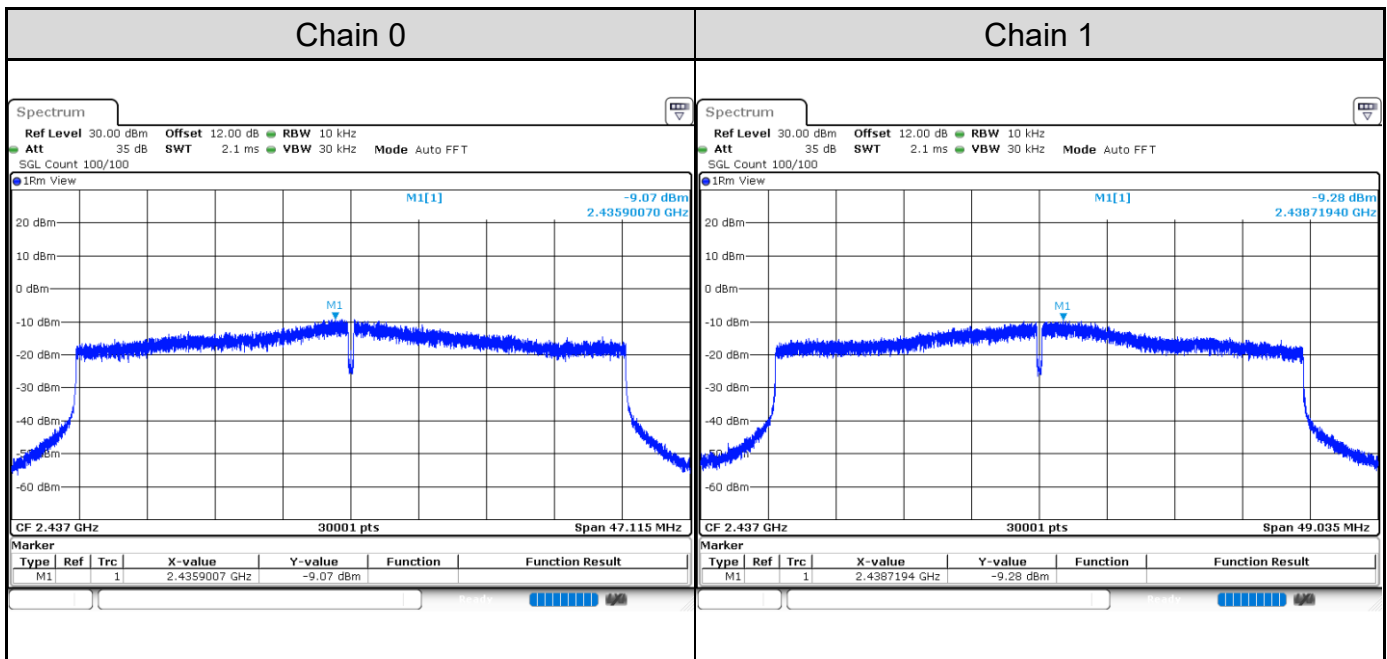

802.11ax HE40: 2TX

Channel	Channel Frequency (MHz)	Power Density (dBm/3kHz)		Total PSD with Duty Factor (dBm/3kHz)	Limit (dBm/3kHz)
		Chain 0	Chain 1		
Channel 3	2422	-10.84	-11.16	-6.45	8
Channel 6	2437	-9.07	-9.28	-4.62	8
Channel 9	2452	-11.06	-12.04	-6.97	8

Channel 3

Channel 6