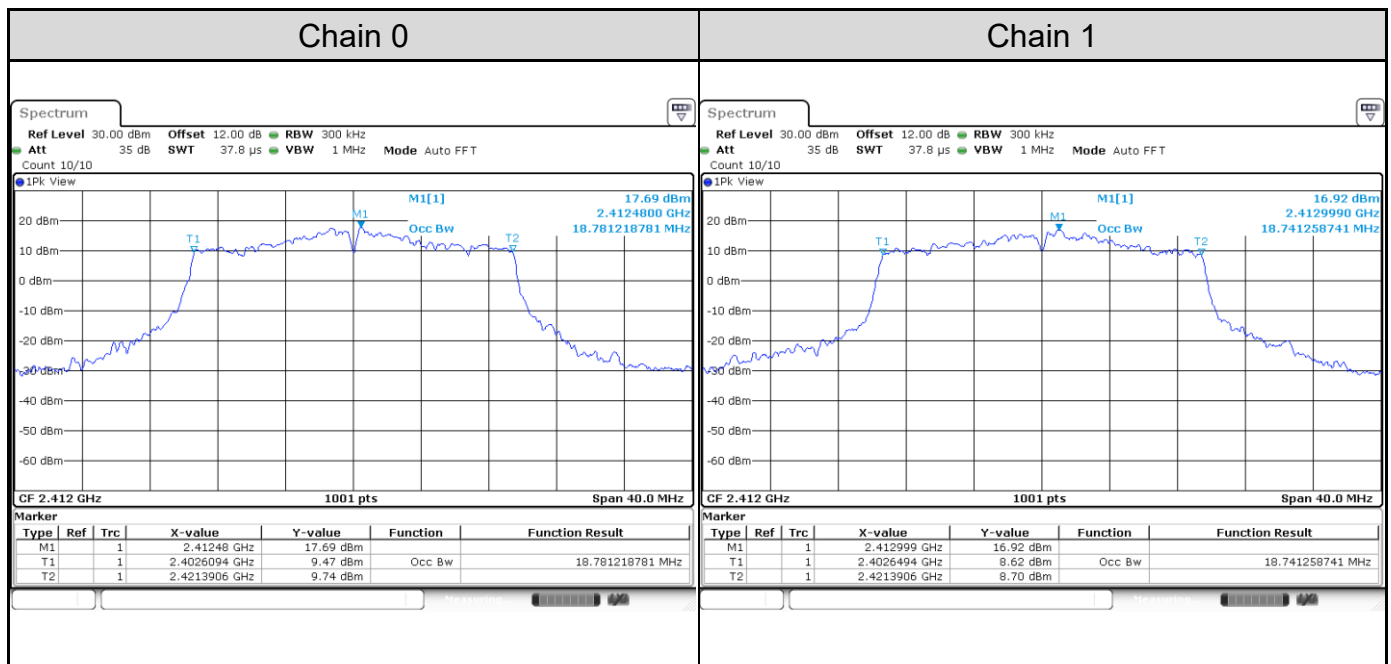

Channel 3

Channel 6

Channel 9

Test Result of 99% Occupied Bandwidth
802.11b: 2TX

Channel	Channel Frequency (MHz)	99% Bandwidth (MHz)	
		Chain 0	Chain 1
Channel 1	2412	13.19	13.15
Channel 6	2437	12.99	13.07
Channel 11	2462	13.23	13.27

Channel 1

Channel 6

Channel 11

802.11g: 2TX

Channel	Channel Frequency (MHz)	99% Bandwidth (MHz)	
		Chain 0	Chain 1
Channel 1	2412	16.22	16.30
Channel 6	2437	16.22	16.26
Channel 11	2462	16.30	16.34

Channel 1

Channel 6

Channel 11

802.11ax HE20: 2TX

Channel	Channel Frequency (MHz)	99% Bandwidth (MHz)	
		Chain 0	Chain 1
Channel 1	2412	18.78	18.74
Channel 6	2437	18.78	18.74
Channel 11	2462	18.78	18.70

Channel 1

Channel 6