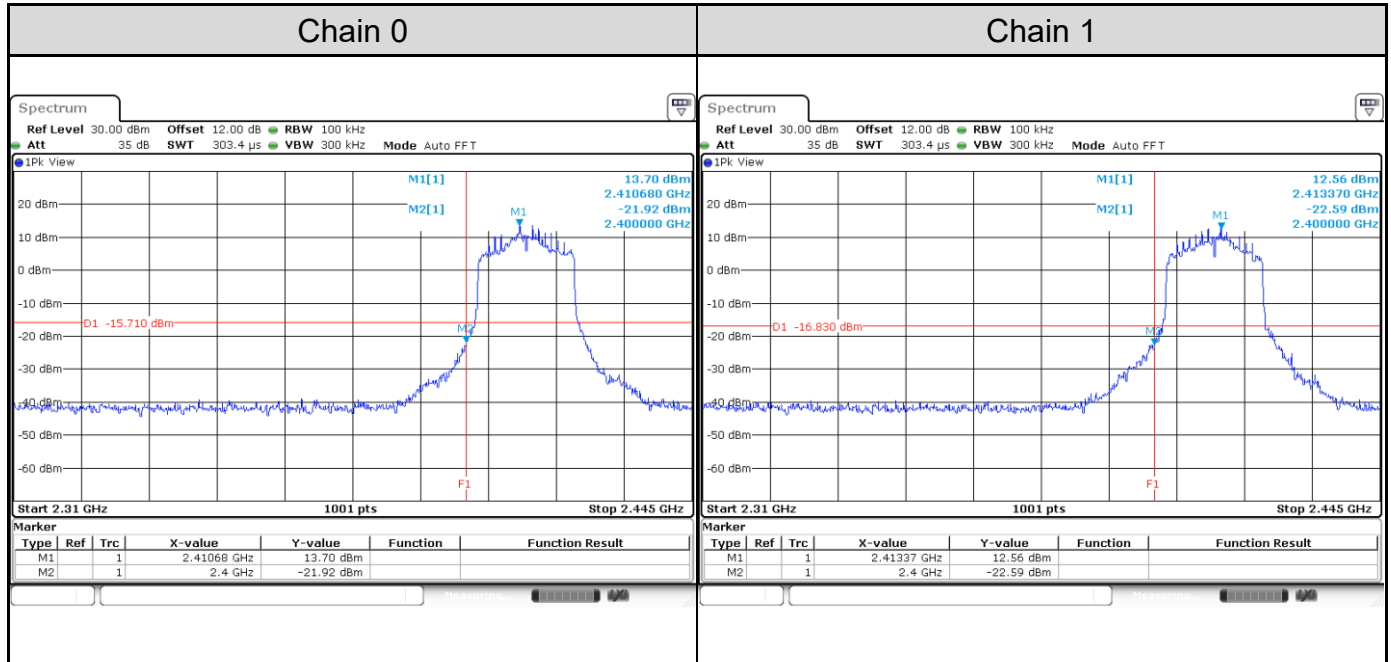

802.11ax HE20: 2TX

Channel 1