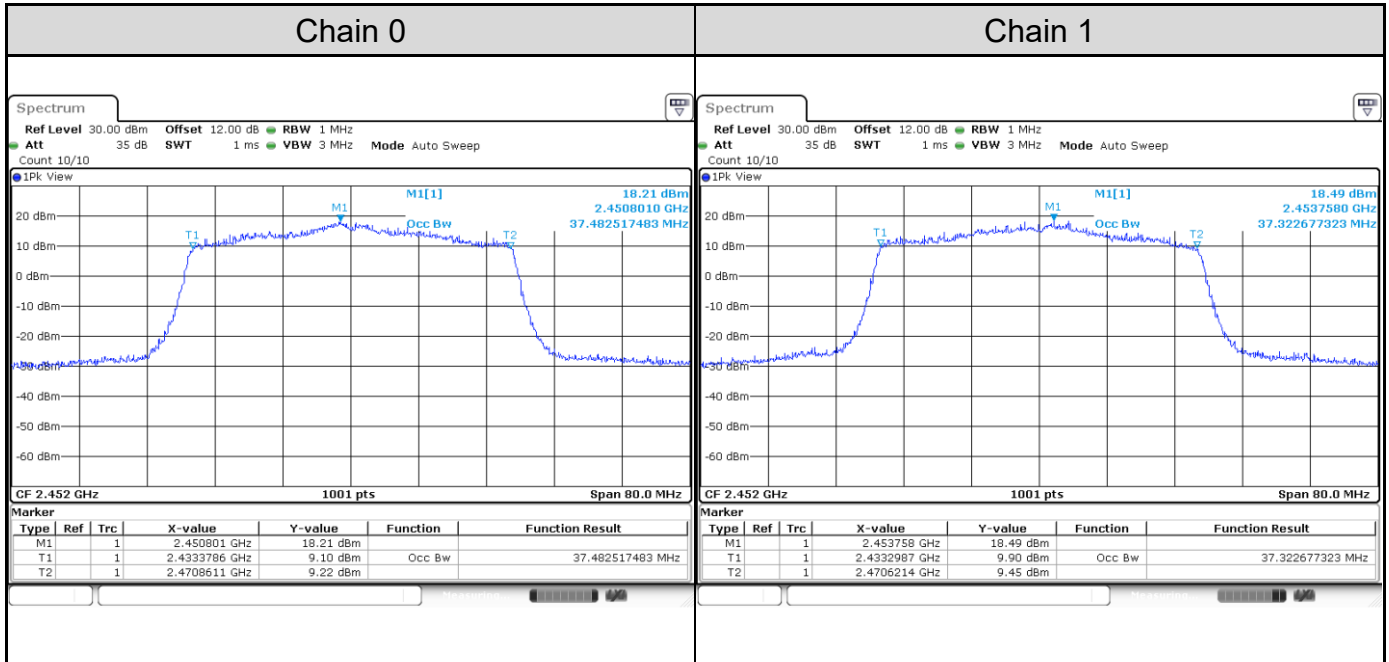

Channel 11

802.11ax HE40: 2TX

Channel	Channel Frequency (MHz)	99% Bandwidth (MHz)	
		Chain 0	Chain 1
Channel 3	2422	37.40	37.40
Channel 6	2437	37.40	37.32
Channel 9	2452	37.48	37.32

Channel 3

Channel 6

Channel 9

Test Result of Power Spectral Density
802.11b: 2TX

Channel	Channel Frequency (MHz)	Power Density (dBm/3kHz)		Total PSD with Duty Factor (dBm/3kHz)	Limit (dBm/3kHz)
		Chain 0	Chain 1		
Channel 1	2412	-1.79	-2.92	1.26	8
Channel 6	2437	-2.60	-2.25	1.15	8
Channel 11	2462	-1.88	-2.39	1.45	8