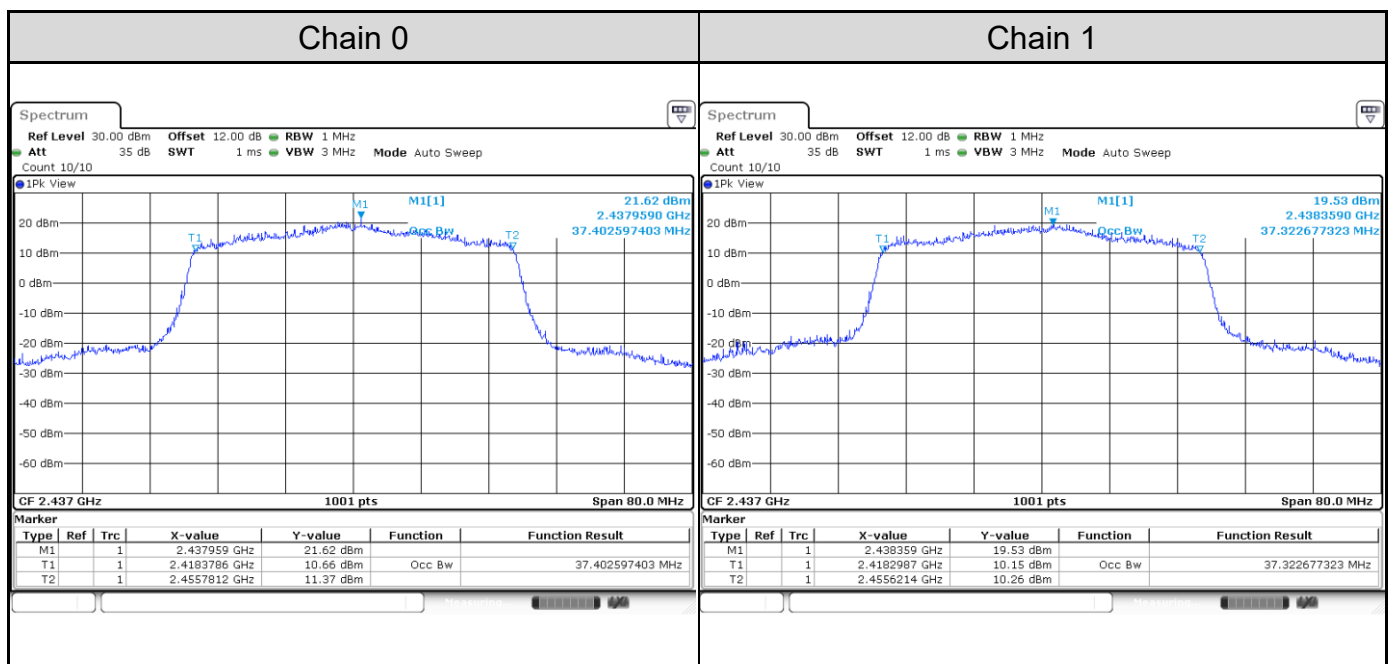

802.11ax HE40: 2TX

Channel	Channel Frequency (MHz)	99% Bandwidth (MHz)	
		Chain 0	Chain 1
Channel 3	2422	37.40	37.40
Channel 6	2437	37.40	37.32
Channel 9	2452	37.48	37.32

Channel 3

Channel 6