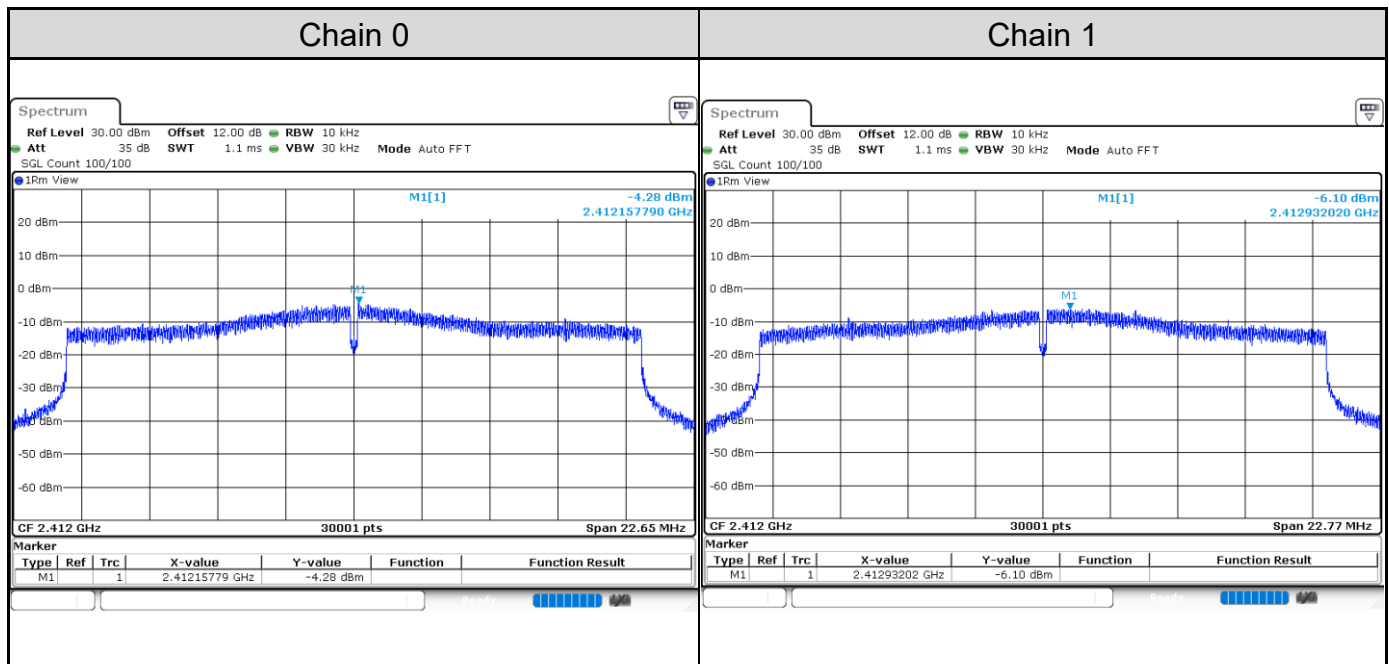

802.11ax HE20: 2TX

Channel	Channel Frequency (MHz)	Power Density (dBm/3kHz)		Total PSD with Duty Factor (dBm/3kHz)	Limit (dBm/3kHz)
		Chain 0	Chain 1		
Channel 1	2412	-4.28	-6.10	-1.22	8
Channel 6	2437	-4.83	-5.57	-1.31	8
Channel 11	2462	-5.70	-6.20	-2.07	8

Channel 1