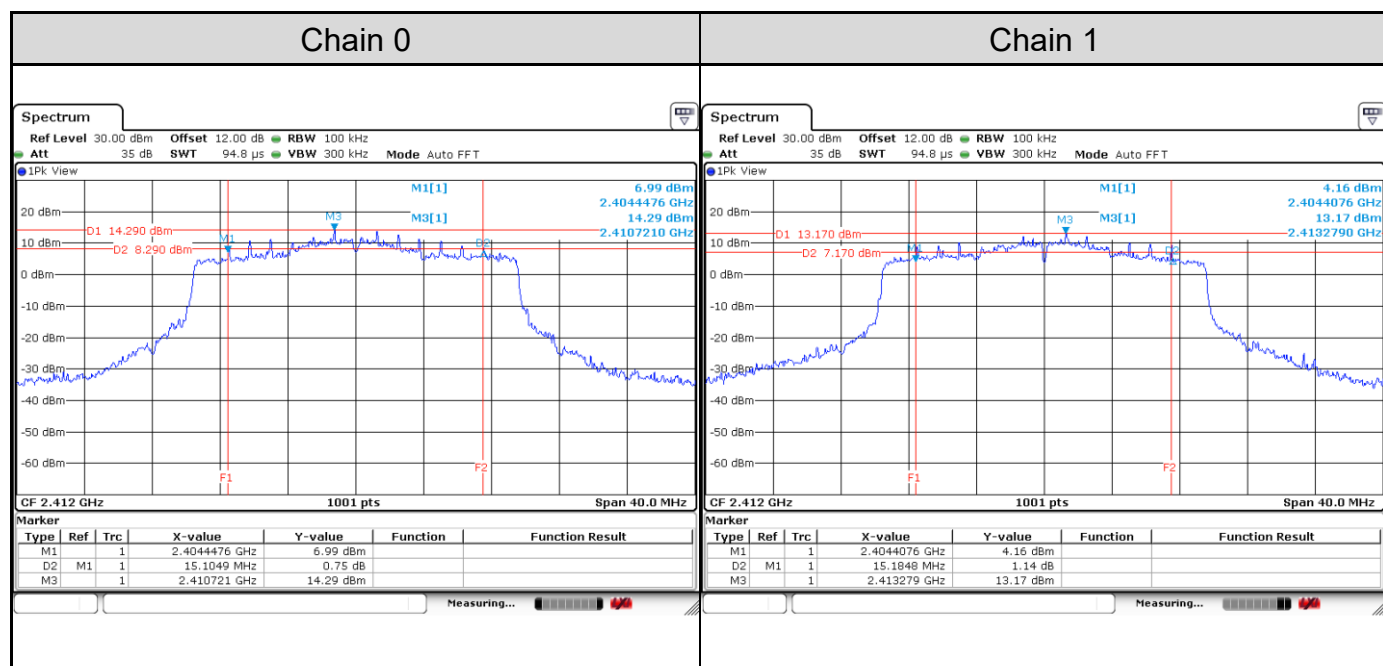

802.11ax HE20: 2TX

Channel	Channel Frequency (MHz)	6 dB Bandwidth (MHz)		Limit (MHz)	Result
		Chain 0	Chain 1		
Channel 1	2412	15.10	15.18	> 0.5	Pass
Channel 6	2437	15.10	15.18	> 0.5	Pass
Channel 11	2462	15.10	15.10	> 0.5	Pass

Channel 1