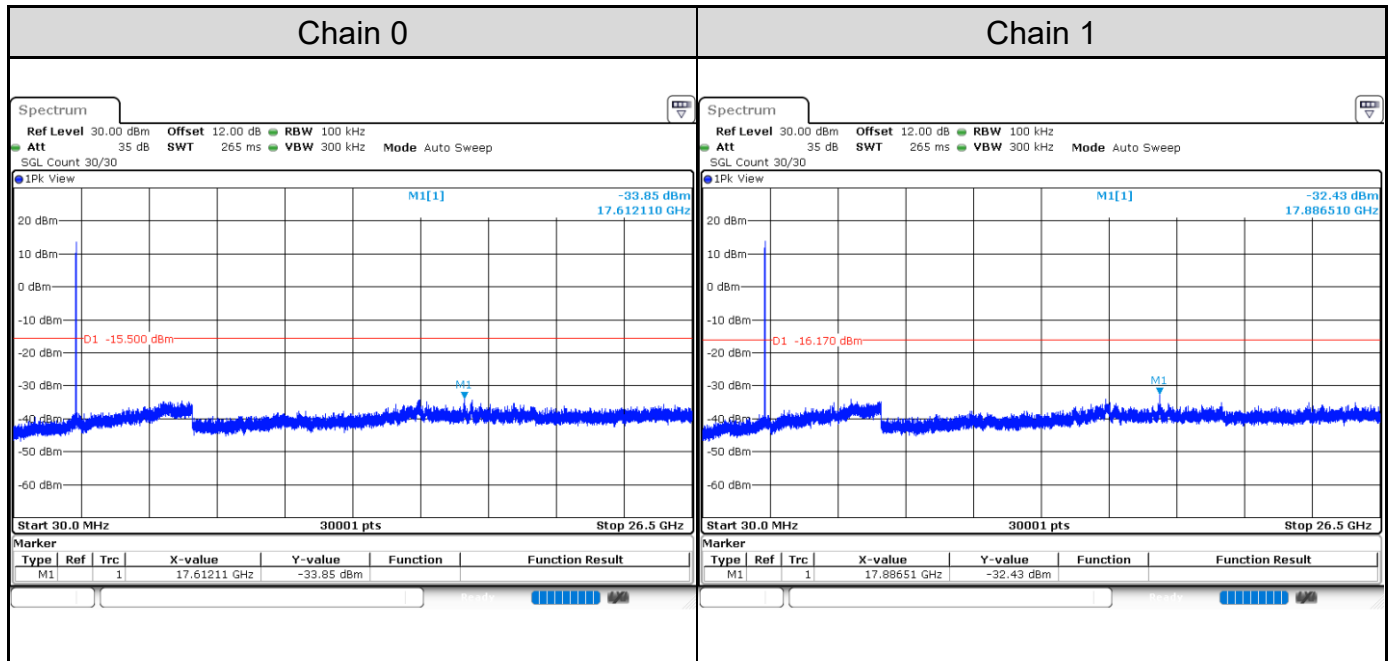

Channel 1

Channel 6

Channel 11

802.11ax HE40: 2TX

Channel	Channel Frequency (MHz)	Power Density (dBm/3kHz)		Total PSD with Duty Factor (dBm/3kHz)	Limit (dBm/3kHz)
		Chain 0	Chain 1		
Channel 3	2422	-10.84	-11.16	-6.45	8
Channel 6	2437	-9.07	-9.28	-4.62	8
Channel 9	2452	-11.06	-12.04	-6.97	8

Channel 3

Channel 6

Channel 9

Test Result of Conducted Spurious Emissions
802.11b: 2TX
Channel 1

Channel 6

Channel 11

802.11g: 2TX
Channel 1

Channel 6