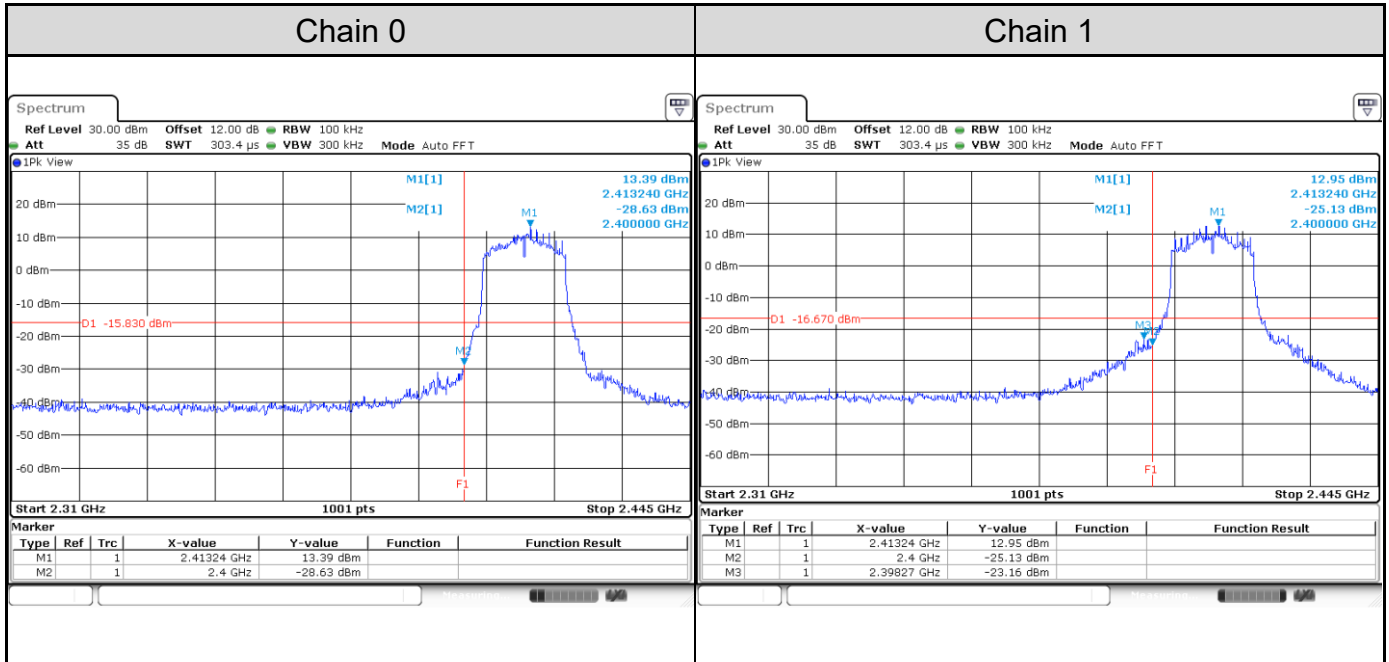

Channel 11

802.11ax HE20: 2TX
Channel 1

Channel 6

Channel 11

802.11ax HE40: 2TX
Channel 3

Channel 6

Channel 9

Test Result of Conducted Bandedge, Tx Mode
802.11b: 2TX
Channel 1

Channel 11

802.11g: 2TX
Channel 1

Channel 11

802.11ax HE20: 2TX
Channel 1

Channel 11

802.11ax HE40: 2TX
Channel 3

Channel 9
