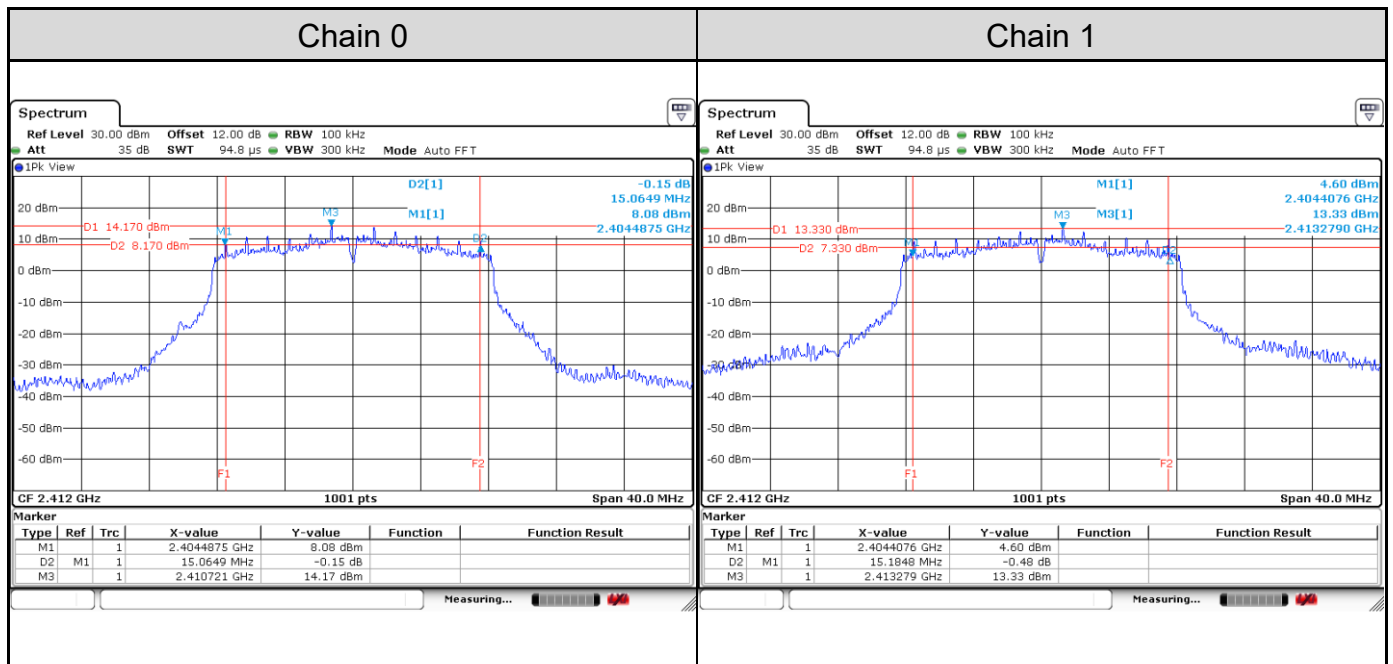

Appendix A: Test Results of Conducted Test

Test Result of 6 dB Bandwidth

802.11b: 2TX

Channel	Channel Frequency (MHz)	6 dB Bandwidth (MHz)		Limit (MHz)	Result
		Chain 0	Chain 1		
Channel 1	2412	7.11	7.39	> 0.5	Pass
Channel 6	2437	8.35	7.19	> 0.5	Pass
Channel 11	2462	7.11	7.19	> 0.5	Pass

Channel 1

Channel 6

Channel 11

802.11g: 2TX

Channel	Channel Frequency (MHz)	6 dB Bandwidth (MHz)		Limit (MHz)	Result
		Chain 0	Chain 1		
Channel 1	2412	15.06	15.18	> 0.5	Pass
Channel 6	2437	15.10	15.18	> 0.5	Pass
Channel 11	2462	15.18	15.18	> 0.5	Pass

Channel 1

Channel 6

Channel 11

802.11ax HE20: 2TX

Channel	Channel Frequency (MHz)	6 dB Bandwidth (MHz)		Limit (MHz)	Result
		Chain 0	Chain 1		
Channel 1	2412	15.10	15.18	> 0.5	Pass
Channel 6	2437	15.10	15.18	> 0.5	Pass
Channel 11	2462	15.10	15.10	> 0.5	Pass