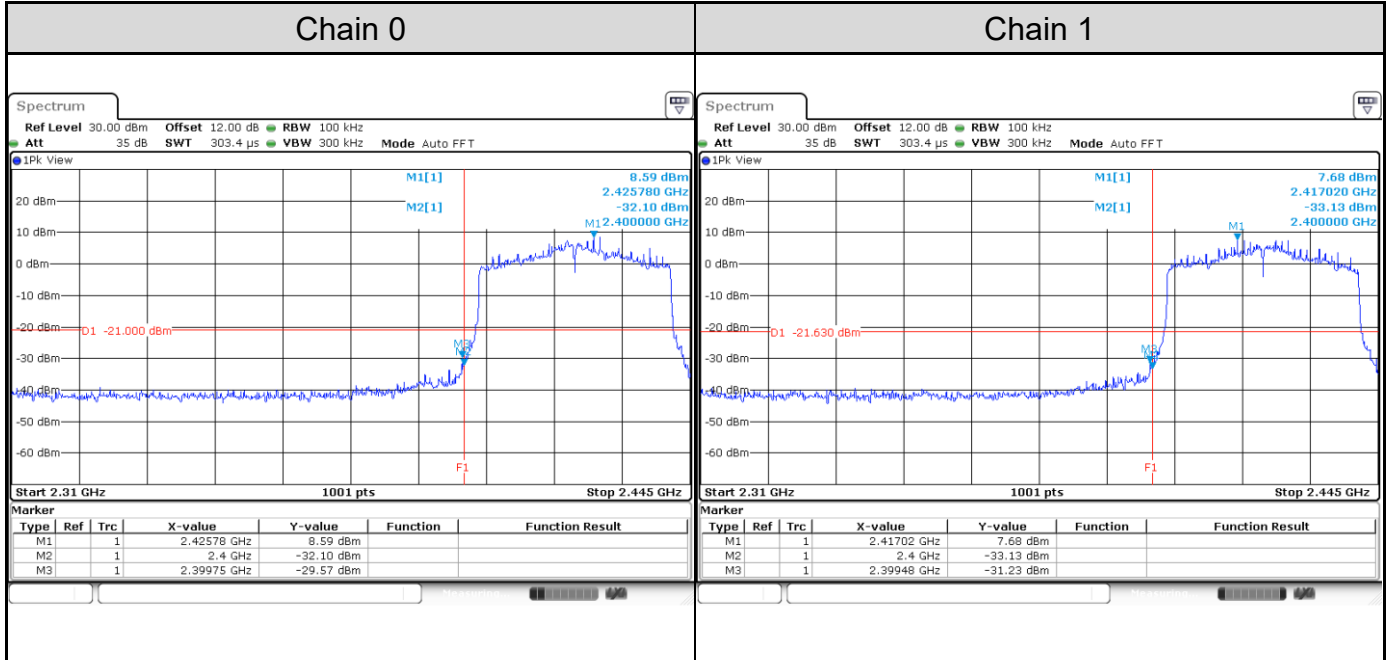

Channel 3

Channel 6

Channel 9

Test Result of Conducted Spurious Emissions
802.11b: 2TX
Channel 1

Channel 6

Channel 11

802.11g: 2TX
Channel 1

Channel 6

Channel 11

802.11ax HE20: 2TX
Channel 1

Channel 6

Channel 11

802.11ax HE40: 2TX
Channel 3

Channel 6

Channel 9

Test Result of Conducted Bandedge, Tx Mode
802.11b: 2TX
Channel 1

Channel 11

802.11g: 2TX
Channel 1

Channel 11

802.11ax HE20: 2TX
Channel 1

Channel 11

802.11ax HE40: 2TX
Channel 3

Channel 9
