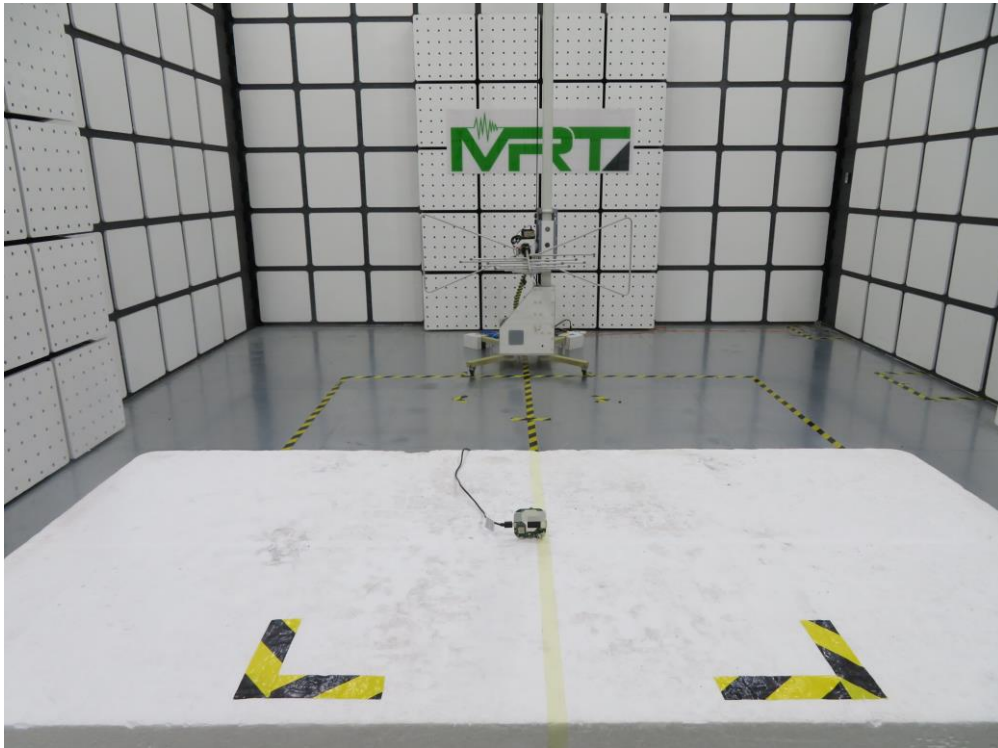

Test Setup Photo

Description: Front View of Conducted Emission Test Setup for Power Port

Description: Back View of Conducted Emission Test Setup for Power Port

Description: Radiated Spurious Emission Test Setup for Below 1GHz

Description: Radiated Spurious Emission Test Setup for Above 1GHz

Description: Conducted Test Setup

Description: DFS Test Setup