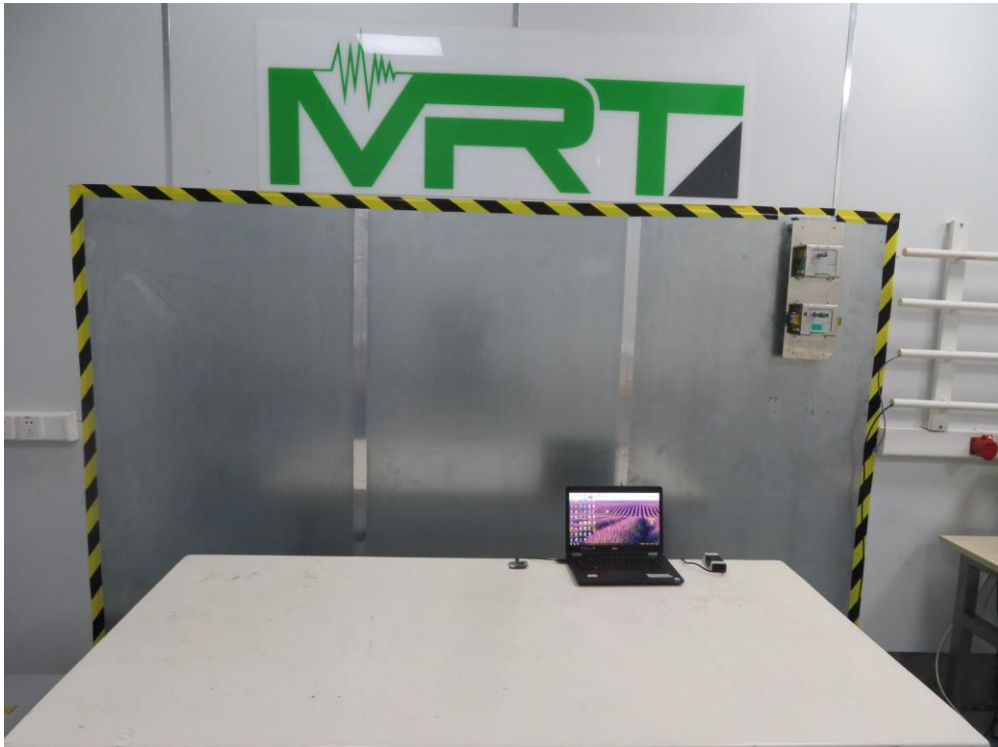

Test Setup Photo

Description: Front View of Conducted Emission Test Setup for Power Port

Description: Back View of Conducted Emission Test Setup for Power Port

Description: Radiated Spurious Emission Test Setup for Below 1GHz

Description: Radiated Spurious Emission Test Setup for Above 1GHz

Description: Conducted Test Setup

Description: DFS Test Setup