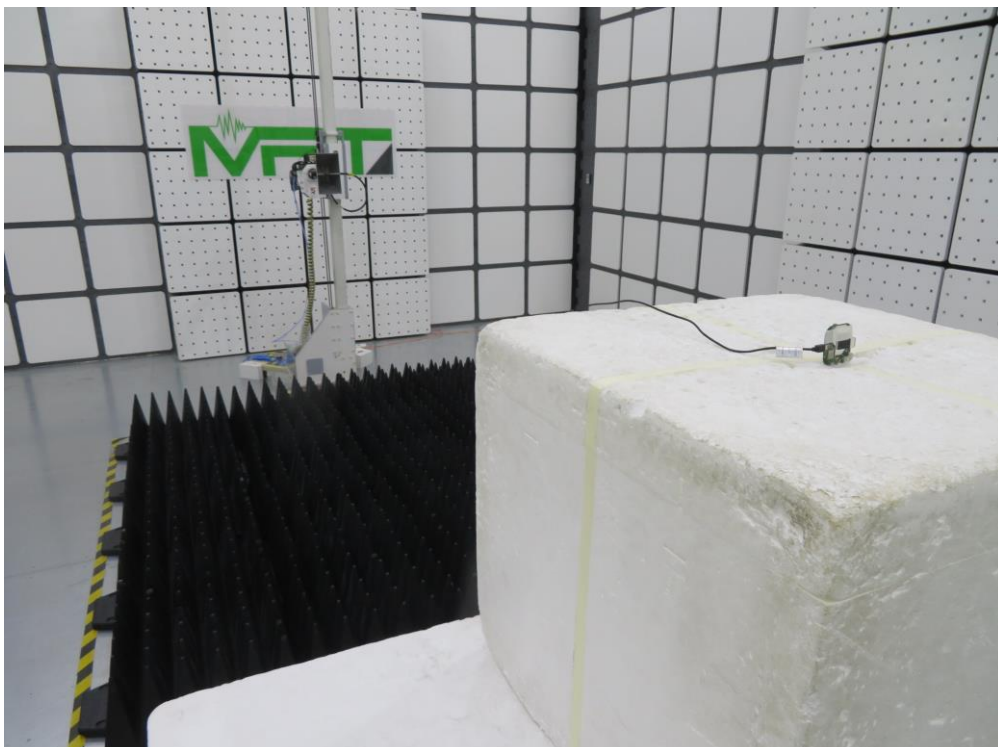

Test Setup Photo

Description: Front View of Conducted Emission Test Setup for Power Port

Description: Back View of Conducted Emission Test Setup for Power Port

Description: Radiated Spurious Emission Test Setup for Below 1GHz

Description: Radiated Spurious Emission Test Setup for Above 1GHz

Description: Conducted Test Setup

Description: DFS Test Setup