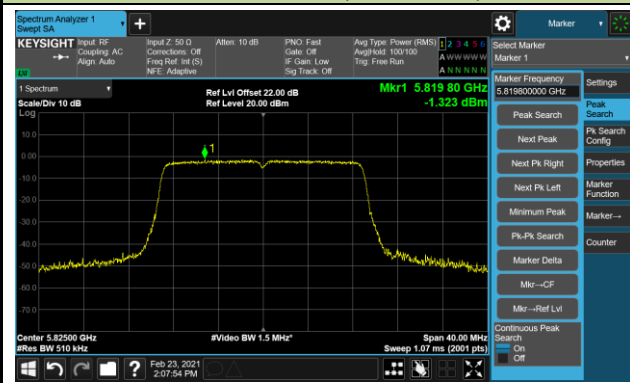

Channel 144 (5720MHz)

Channel 149 (5745MHz)

Channel 157 (5785MHz)

Channel 165 (5825MHz)

802.11ac-VHT40 Power Spectral Density - Ant 0 / Ant 0 + 1 (CDD Mode)

Channel 38 (5190MHz)

Channel 46 (5230MHz)

Channel 54 (5270MHz)