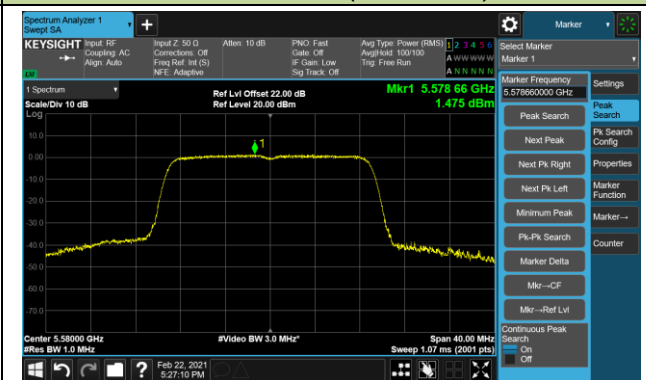

Channel 36 (5180MHz)

Channel 44 (5220MHz)

Channel 48 (5240MHz)

Channel 52 (5260MHz)

Channel 60 (5300MHz)

Channel 64 (5320MHz)

Channel 100 (5500MHz)

Channel 116 (5580MHz)

802.11n-HT20 Power Spectral Density - Ant 0 / Ant 0 + 1 (CDD Mode)

Channel 140 (5700MHz)

Channel 144 (5720MHz)

Channel 149 (5745MHz)

Channel 157 (5785MHz)

Channel 165 (5825MHz)

802.11n-HT40 Power Spectral Density - Ant 0 / Ant 0 + 1 (CDD Mode)