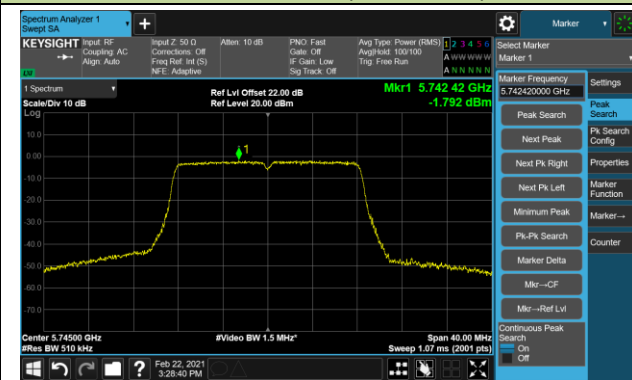

Channel 116 (5580MHz)

802.11a Power Spectral Density - Ant 0 / Ant 0 + 1 (CDD Mode)

Channel 140 (5700MHz)

Channel 144 (5720MHz)

Channel 149 (5745MHz)

Channel 157 (5785MHz)

Channel 165 (5825MHz)

802.11n-HT20 Power Spectral Density - Ant 0 / Ant 0 + 1 (CDD Mode)