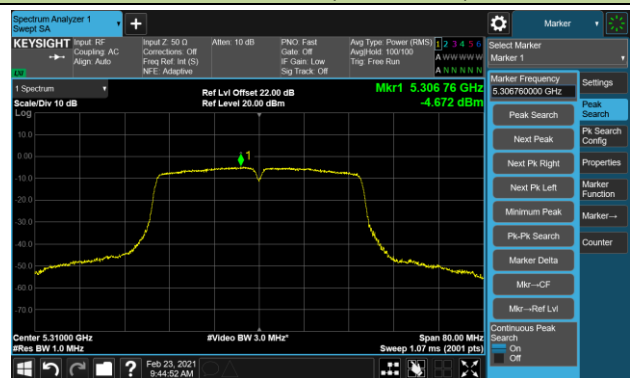

802.11n-HT20 Power Spectral Density - Ant 0 / Ant 0 + 1 (CDD Mode)

Channel 140 (5700MHz)

Channel 144 (5720MHz)

Channel 149 (5745MHz)

Channel 157 (5785MHz)

Channel 165 (5825MHz)

802.11n-HT40 Power Spectral Density - Ant 0 / Ant 0 + 1 (CDD Mode)

Channel 38 (5190MHz)

Channel 44 (5230MHz)

Channel 54 (5270MHz)

Channel 62 (5310MHz)

Channel 102 (5510MHz)

Channel 110 (5550MHz)

Channel 134 (5670MHz)

Channel 142 (5710MHz)

802.11n-HT40 Power Spectral Density - Ant 0 / Ant 0 + 1 (CDD Mode)

Channel 151 (5755MHz)

Channel 159 (5795MHz)

802.11ac-VHT20 Power Spectral Density - Ant 0 / Ant 0 + 1 (CDD Mode)

Channel 36 (5180MHz)

Channel 44 (5220MHz)