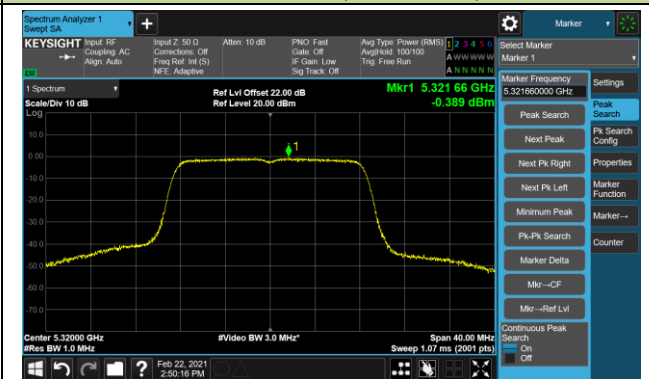

802.11a Power Spectral Density - Ant 0 / Ant 0 + 1 (CDD Mode)

Channel 36 (5180MHz)

Channel 44 (5220MHz)

Channel 48 (5240MHz)

Channel 52 (5260MHz)

Channel 60 (5300MHz)

Channel 64 (5320MHz)

Channel 100 (5500MHz)

Channel 116 (5580MHz)

802.11a Power Spectral Density - Ant 0 / Ant 0 + 1 (CDD Mode)

Channel 140 (5700MHz)

Channel 144 (5720MHz)

Channel 149 (5745MHz)

Channel 157 (5785MHz)

Channel 165 (5825MHz)

802.11n-HT20 Power Spectral Density - Ant 0 / Ant 0 + 1 (CDD Mode)