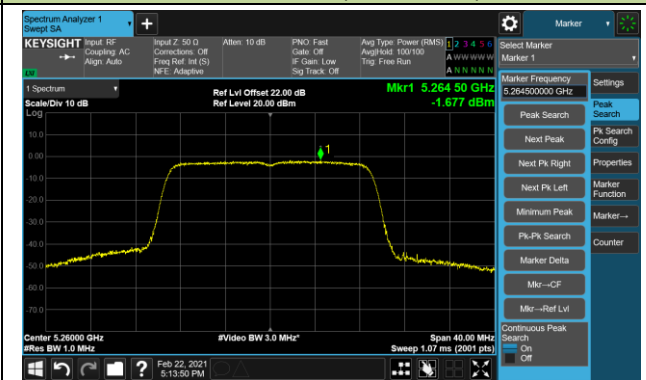

Channel 36 (5180MHz)

Channel 44 (5220MHz)

Channel 48 (5240MHz)

Channel 52 (5260MHz)

Channel 60 (5300MHz)

Channel 64 (5320MHz)

Channel 100 (5500MHz)

Channel 116 (5580MHz)

802.11n-HT20 Power Spectral Density - Ant 0 / Ant 0 + 1 (CDD Mode)

Channel 140 (5700MHz)

Channel 144 (5720MHz)

Channel 149 (5745MHz)

Channel 157 (5785MHz)

Channel 165 (5825MHz)

802.11n-HT40 Power Spectral Density - Ant 0 / Ant 0 + 1 (CDD Mode)