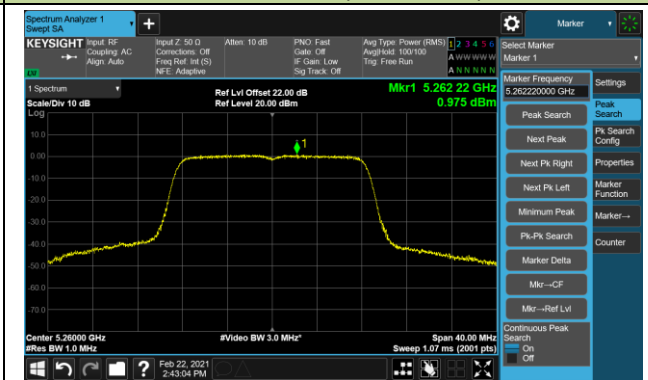

802.11ac-VHT80 Power Spectral Density - Ant 0 / Ant 0 + 1 (CDD Mode)

Channel 42 (5210MHz)

Channel 58 (5290MHz)

Channel 106 (5530MHz)

Channel 122 (5610MHz)

Channel 138 (5690MHz)

Channel 155 (5775MHz)

802.11a Power Spectral Density - Ant 1 / Ant 0 + 1 (CDD Mode)

Channel 36 (5180MHz)

Channel 44 (5220MHz)

Channel 48 (5240MHz)

Channel 52 (5260MHz)

Channel 60 (5300MHz)

Channel 64 (5320MHz)

Channel 100 (5500MHz)

Channel 116 (5580MHz)

802.11a Power Spectral Density - Ant 1 / Ant 0 + 1 (CDD Mode)

Channel 140 (5700MHz)

Channel 144 (5720MHz)

Channel 149 (5745MHz)

Channel 157 (5785MHz)

Channel 165 (5825MHz)