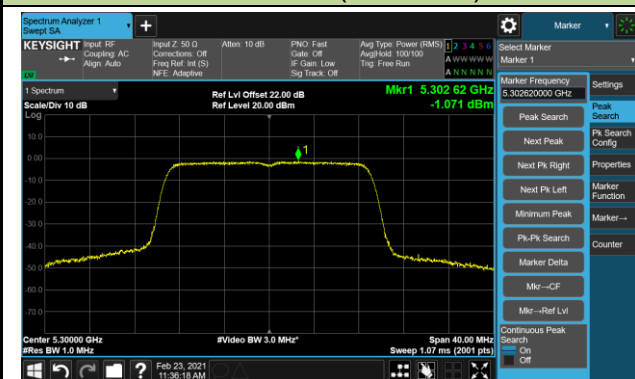

802.11n-HT40 Power Spectral Density - Ant 0 / Ant 0 + 1 (CDD Mode)

Channel 151 (5755MHz)

Channel 159 (5795MHz)

802.11ac-VHT20 Power Spectral Density - Ant 0 / Ant 0 + 1 (CDD Mode)

Channel 36 (5180MHz)

Channel 44 (5220MHz)

Channel 48 (5240MHz)

Channel 52 (5260MHz)

Channel 60 (5300MHz)

Channel 64 (5320MHz)

Channel 100 (5500MHz)

Channel 116 (5580MHz)

802.11ac-VHT20 Power Spectral Density - Ant 0 / Ant 0 + 1 (CDD Mode)

Channel 140 (5700MHz)