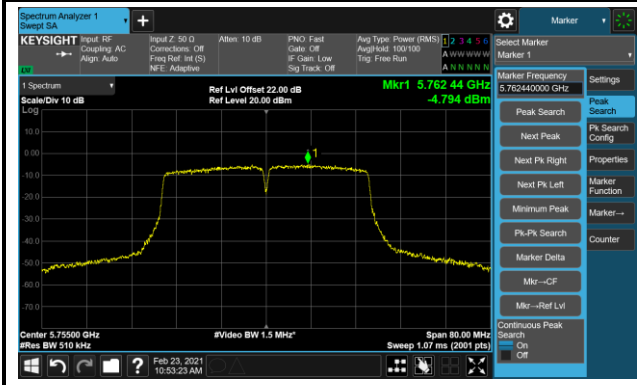

Channel 38 (5190MHz)

Channel 44 (5230MHz)

Channel 54 (5270MHz)

Channel 62 (5310MHz)

Channel 102 (5510MHz)

Channel 110 (5550MHz)

Channel 134 (5670MHz)

Channel 142 (5710MHz)

802.11n-HT40 Power Spectral Density - Ant 0 / Ant 0 + 1 (CDD Mode)

Channel 151 (5755MHz)

Channel 159 (5795MHz)

802.11ac-VHT20 Power Spectral Density - Ant 0 / Ant 0 + 1 (CDD Mode)

Channel 36 (5180MHz)

Channel 44 (5220MHz)