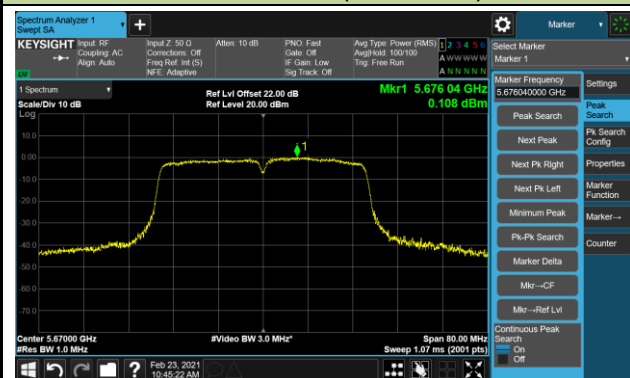

802.11n-HT20 Power Spectral Density - Ant 0 / Ant 0 + 1 (CDD Mode)

Channel 140 (5700MHz)

Channel 144 (5720MHz)

Channel 149 (5745MHz)

Channel 157 (5785MHz)

Channel 165 (5825MHz)

802.11n-HT40 Power Spectral Density - Ant 0 / Ant 0 + 1 (CDD Mode)

Channel 38 (5190MHz)

Channel 44 (5230MHz)

Channel 54 (5270MHz)

Channel 62 (5310MHz)

Channel 102 (5510MHz)

Channel 110 (5550MHz)

Channel 134 (5670MHz)

Channel 142 (5710MHz)

802.11n-HT40 Power Spectral Density - Ant 0 / Ant 0 + 1 (CDD Mode)

Channel 151 (5755MHz)

Channel 159 (5795MHz)

802.11ac-VHT20 Power Spectral Density - Ant 0 / Ant 0 + 1 (CDD Mode)

Channel 36 (5180MHz)

Channel 44 (5220MHz)