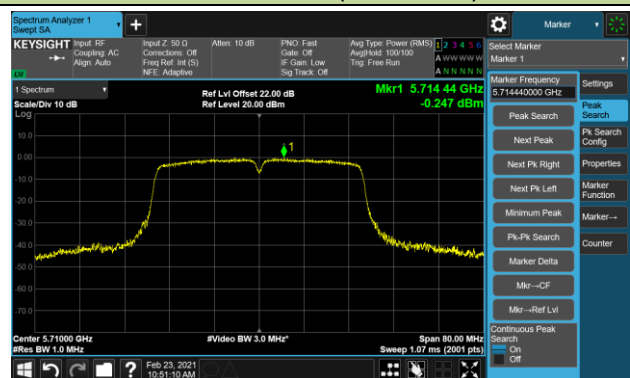

802.11n-HT20 Power Spectral Density - Ant 0 / Ant 0 + 1 (CDD Mode)

Channel 140 (5700MHz)

Channel 144 (5720MHz)

Channel 149 (5745MHz)

Channel 157 (5785MHz)

Channel 165 (5825MHz)

802.11n-HT40 Power Spectral Density - Ant 0 / Ant 0 + 1 (CDD Mode)

Channel 38 (5190MHz)

Channel 44 (5230MHz)

Channel 54 (5270MHz)

Channel 62 (5310MHz)

Channel 102 (5510MHz)

Channel 110 (5550MHz)

Channel 134 (5670MHz)

Channel 142 (5710MHz)

802.11n-HT40 Power Spectral Density - Ant 0 / Ant 0 + 1 (CDD Mode)

Channel 151 (5755MHz)

Channel 159 (5795MHz)

802.11ac-VHT20 Power Spectral Density - Ant 0 / Ant 0 + 1 (CDD Mode)

Channel 36 (5180MHz)

Channel 44 (5220MHz)