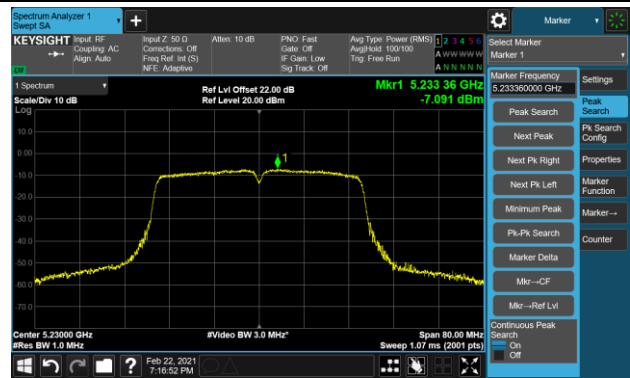

802.11n-HT20 Power Spectral Density - Ant 0 / Ant 0 + 1 (CDD Mode)

Channel 140 (5700MHz)

Channel 144 (5720MHz)

Channel 149 (5745MHz)

Channel 157 (5785MHz)

Channel 165 (5825MHz)

802.11n-HT40 Power Spectral Density - Ant 0 / Ant 0 + 1 (CDD Mode)

Channel 38 (5190MHz)

Channel 44 (5230MHz)

Channel 54 (5270MHz)

Channel 62 (5310MHz)

Channel 102 (5510MHz)

Channel 110 (5550MHz)

Channel 134 (5670MHz)

Channel 142 (5710MHz)