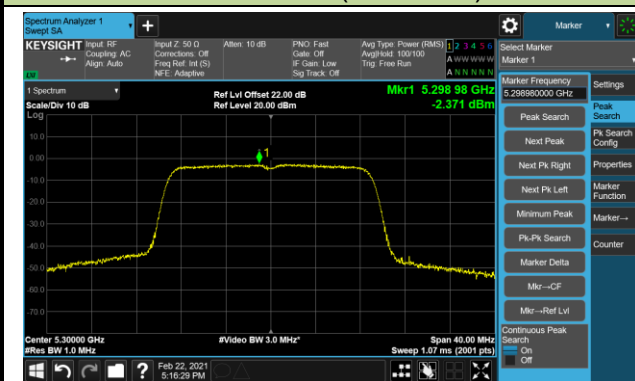

Channel 116 (5580MHz)

802.11a Power Spectral Density - Ant 0 / Ant 0 + 1 (CDD Mode)

Channel 140 (5700MHz)

Channel 144 (5720MHz)

Channel 149 (5745MHz)

Channel 157 (5785MHz)

Channel 165 (5825MHz)

802.11n-HT20 Power Spectral Density - Ant 0 / Ant 0 + 1 (CDD Mode)

Channel 36 (5180MHz)

Channel 44 (5220MHz)

Channel 48 (5240MHz)

Channel 52 (5260MHz)

Channel 60 (5300MHz)

Channel 64 (5320MHz)

Channel 100 (5500MHz)

Channel 116 (5580MHz)

802.11n-HT20 Power Spectral Density - Ant 0 / Ant 0 + 1 (CDD Mode)

Channel 140 (5700MHz)

Channel 144 (5720MHz)

Channel 149 (5745MHz)

Channel 157 (5785MHz)

Channel 165 (5825MHz)

802.11n-HT40 Power Spectral Density - Ant 0 / Ant 0 + 1 (CDD Mode)