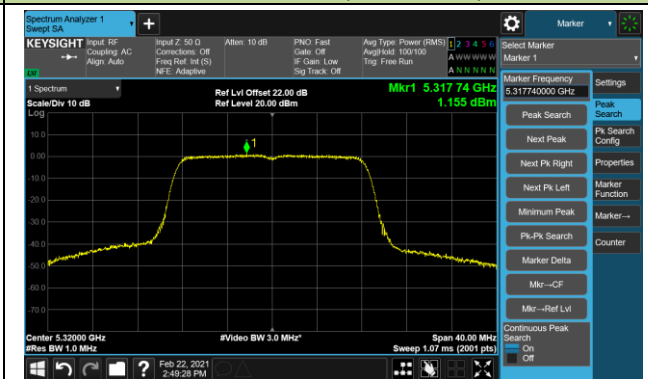

802.11ac-VHT80 Power Spectral Density - Ant 0 / Ant 0 + 1 (CDD Mode)

Channel 42 (5210MHz)

Channel 58 (5290MHz)

Channel 106 (5530MHz)

Channel 122 (5610MHz)

Channel 138 (5690MHz)

Channel 155 (5775MHz)

802.11a Power Spectral Density - Ant 1 / Ant 0 + 1 (CDD Mode)

Channel 36 (5180MHz)

Channel 44 (5220MHz)

Channel 48 (5240MHz)

Channel 52 (5260MHz)

Channel 60 (5300MHz)

Channel 64 (5320MHz)

Channel 100 (5500MHz)

Channel 116 (5580MHz)

802.11a Power Spectral Density - Ant 1 / Ant 0 + 1 (CDD Mode)

Channel 140 (5700MHz)

Channel 144 (5720MHz)

Channel 149 (5745MHz)

Channel 157 (5785MHz)

Channel 165 (5825MHz)