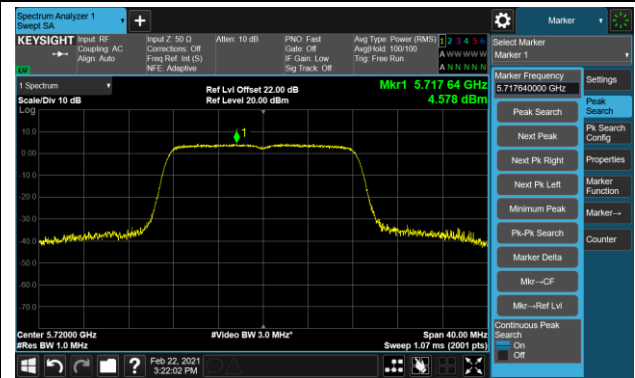

802.11ac-VHT80 Power Spectral Density - Ant 0 / Ant 0 + 1 (CDD Mode)

Channel 42 (5210MHz)

Channel 58 (5290MHz)

Channel 106 (5530MHz)

Channel 122 (5610MHz)

Channel 138 (5690MHz)

Channel 155 (5775MHz)

802.11a Power Spectral Density - Ant 1 / Ant 0 + 1 (CDD Mode)

Channel 36 (5180MHz)

Channel 44 (5220MHz)

Channel 48 (5240MHz)

Channel 52 (5260MHz)

Channel 60 (5300MHz)

Channel 64 (5320MHz)

Channel 100 (5500MHz)

Channel 116 (5580MHz)

802.11a Power Spectral Density - Ant 1 / Ant 0 + 1 (CDD Mode)

Channel 140 (5700MHz)

Channel 144 (5720MHz)

Channel 149 (5745MHz)

Channel 157 (5785MHz)

Channel 165 (5825MHz)