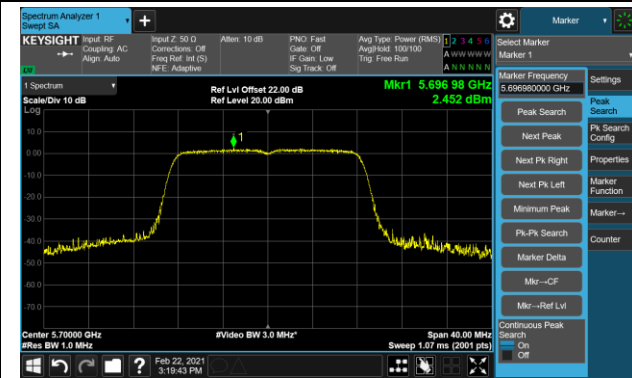

802.11a Power Spectral Density - Ant 0 / Ant 0 + 1 (CDD Mode)

Channel 36 (5180MHz)

Channel 44 (5220MHz)

Channel 48 (5240MHz)

Channel 52 (5260MHz)

Channel 60 (5300MHz)

Channel 64 (5320MHz)

Channel 100 (5500MHz)

Channel 116 (5580MHz)

802.11a Power Spectral Density - Ant 0 / Ant 0 + 1 (CDD Mode)

Channel 140 (5700MHz)

Channel 144 (5720MHz)

Channel 149 (5745MHz)

Channel 157 (5785MHz)

Channel 165 (5825MHz)

802.11n-HT20 Power Spectral Density - Ant 0 / Ant 0 + 1 (CDD Mode)