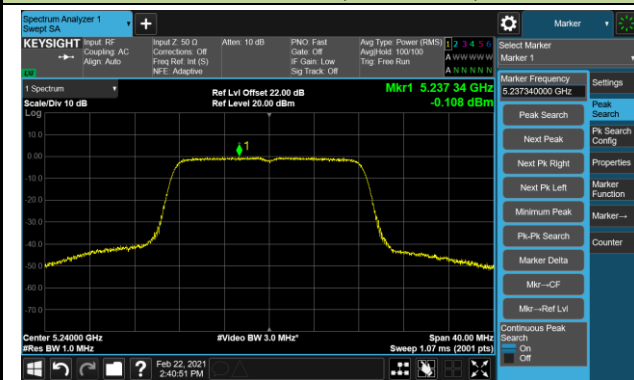

Channel 48 (5240MHz)