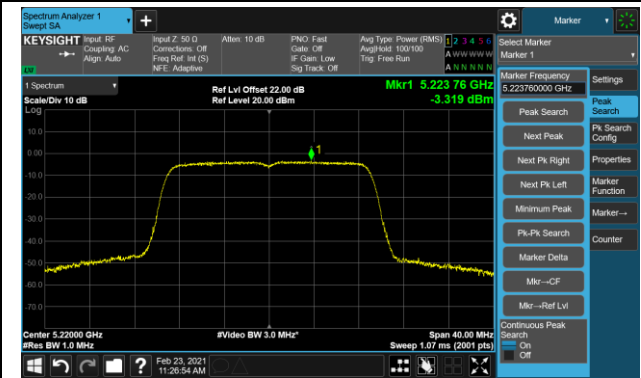

802.11n-HT40 Power Spectral Density - Ant 0 / Ant 0 + 1 (CDD Mode)

Channel 151 (5755MHz)

Channel 159 (5795MHz)

802.11ac-VHT20 Power Spectral Density - Ant 0 / Ant 0 + 1 (CDD Mode)

Channel 36 (5180MHz)

Channel 44 (5220MHz)

Channel 48 (5240MHz)

Channel 52 (5260MHz)

Channel 60 (5300MHz)

Channel 64 (5320MHz)

Channel 100 (5500MHz)

Channel 116 (5580MHz)

802.11ac-VHT20 Power Spectral Density - Ant 0 / Ant 0 + 1 (CDD Mode)

Channel 140 (5700MHz)