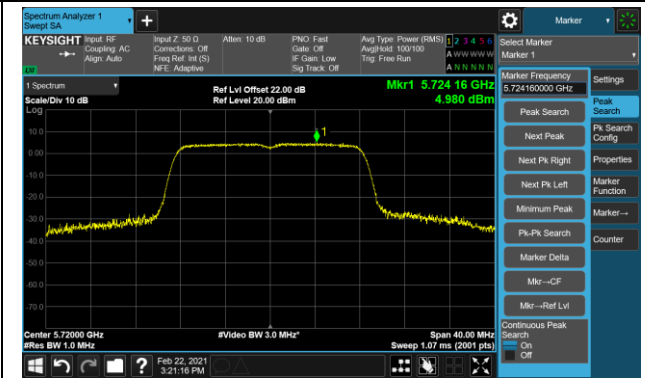

Channel 116 (5580MHz)

802.11a Power Spectral Density - Ant 0 / Ant 0 + 1 (CDD Mode)

Channel 140 (5700MHz)

Channel 144 (5720MHz)

Channel 149 (5745MHz)

Channel 157 (5785MHz)

Channel 165 (5825MHz)

802.11n-HT20 Power Spectral Density - Ant 0 / Ant 0 + 1 (CDD Mode)