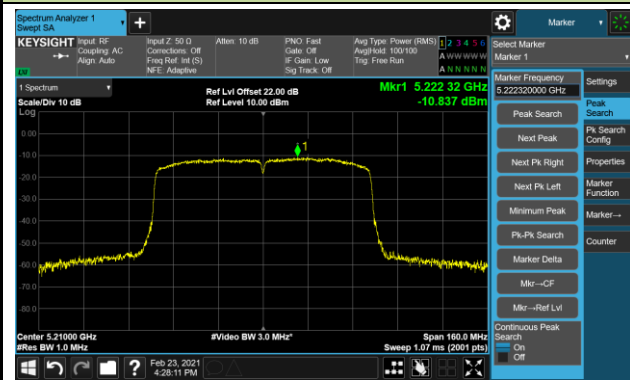

Channel 62 (5310MHz)

Channel 102 (5510MHz)

Channel 110 (5550MHz)

Channel 134 (5670MHz)

Channel 142 (5710MHz)

802.11ac-VHT40 Power Spectral Density - Ant 0 / Ant 0 + 1 (CDD Mode)

Channel 151 (5755MHz)

Channel 159 (5795MHz)

802.11ac-VHT80 Power Spectral Density - Ant 0 / Ant 0 + 1 (CDD Mode)

Channel 42 (5210MHz)

Channel 58 (5290MHz)

Channel 106 (5530MHz)

Channel 122 (5610MHz)

Channel 138 (5690MHz)

Channel 155 (5775MHz)

802.11a Power Spectral Density - Ant 1 / Ant 0 + 1 (CDD Mode)