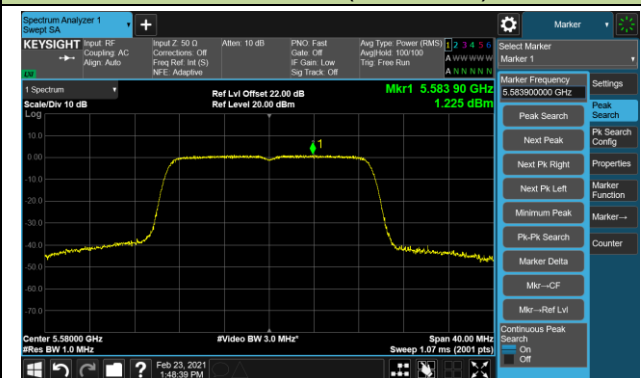

802.11n-HT40 Power Spectral Density - Ant 0 / Ant 0 + 1 (CDD Mode)

Channel 151 (5755MHz)

Channel 159 (5795MHz)

802.11ac-VHT20 Power Spectral Density - Ant 0 / Ant 0 + 1 (CDD Mode)

Channel 36 (5180MHz)

Channel 44 (5220MHz)

Channel 48 (5240MHz)

Channel 52 (5260MHz)

Channel 60 (5300MHz)

Channel 64 (5320MHz)

Channel 100 (5500MHz)

Channel 116 (5580MHz)

802.11ac-VHT20 Power Spectral Density - Ant 0 / Ant 0 + 1 (CDD Mode)

Channel 140 (5700MHz)

Channel 144 (5720MHz)

Channel 149 (5745MHz)

Channel 157 (5785MHz)

Channel 165 (5825MHz)

802.11ac-VHT40 Power Spectral Density - Ant 0 / Ant 0 + 1 (CDD Mode)

Channel 38 (5190MHz)

Channel 46 (5230MHz)

Channel 54 (5270MHz)