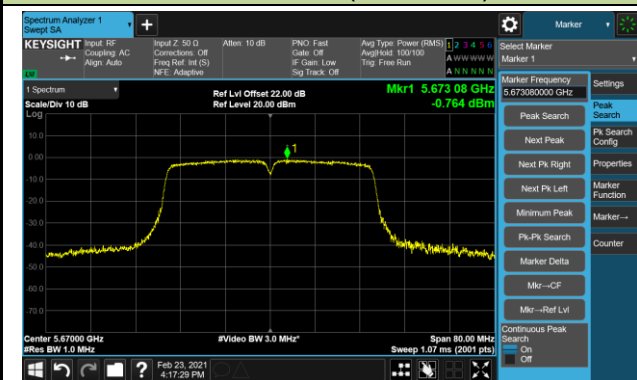

Channel 144 (5720MHz)

Channel 149 (5745MHz)

Channel 157 (5785MHz)

Channel 165 (5825MHz)

802.11ac-VHT40 Power Spectral Density - Ant 0 / Ant 0 + 1 (CDD Mode)

Channel 38 (5190MHz)

Channel 46 (5230MHz)

Channel 54 (5270MHz)

Channel 62 (5310MHz)

Channel 102 (5510MHz)

Channel 110 (5550MHz)

Channel 134 (5670MHz)

Channel 142 (5710MHz)

802.11ac-VHT40 Power Spectral Density - Ant 0 / Ant 0 + 1 (CDD Mode)

Channel 151 (5755MHz)

Channel 159 (5795MHz)

802.11ac-VHT80 Power Spectral Density - Ant 0 / Ant 0 + 1 (CDD Mode)

Channel 42 (5210MHz)

Channel 58 (5290MHz)

Channel 106 (5530MHz)

Channel 122 (5610MHz)

Channel 138 (5690MHz)

Channel 155 (5775MHz)

802.11a Power Spectral Density - Ant 1 / Ant 0 + 1 (CDD Mode)