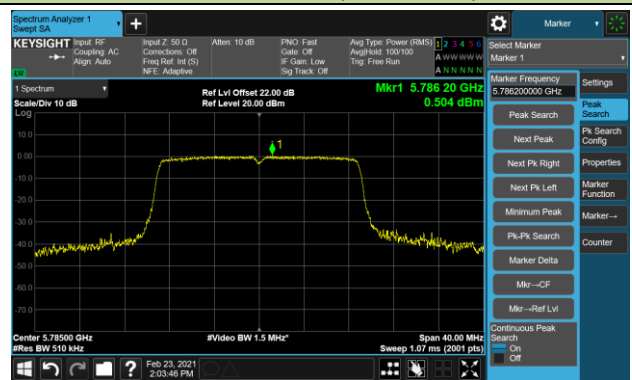

Channel 48 (5240MHz)

Channel 52 (5260MHz)

Channel 60 (5300MHz)

Channel 64 (5320MHz)

Channel 100 (5500MHz)

Channel 116 (5580MHz)

802.11ac-VHT20 Power Spectral Density - Ant 0 / Ant 0 + 1 (CDD Mode)

Channel 140 (5700MHz)

Channel 144 (5720MHz)

Channel 149 (5745MHz)

Channel 157 (5785MHz)

Channel 165 (5825MHz)

802.11ac-VHT40 Power Spectral Density - Ant 0 / Ant 0 + 1 (CDD Mode)

Channel 38 (5190MHz)

Channel 46 (5230MHz)

Channel 54 (5270MHz)