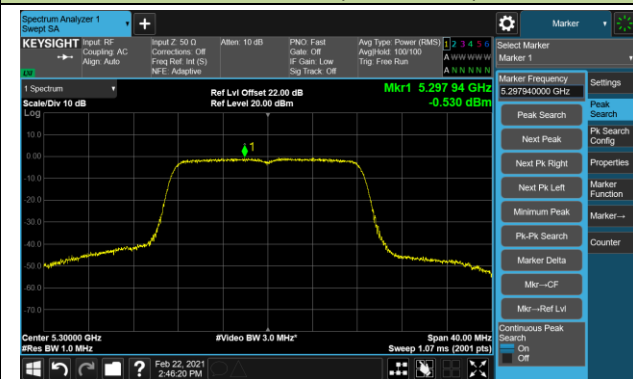

802.11a Power Spectral Density - Ant 0 / Ant 0 + 1 (CDD Mode)

Channel 36 (5180MHz)

Channel 44 (5220MHz)

Channel 48 (5240MHz)

Channel 52 (5260MHz)

Channel 60 (5300MHz)

Channel 64 (5320MHz)

Channel 100 (5500MHz)

Channel 116 (5580MHz)

802.11a Power Spectral Density - Ant 0 / Ant 0 + 1 (CDD Mode)

Channel 140 (5700MHz)

Channel 144 (5720MHz)

Channel 149 (5745MHz)

Channel 157 (5785MHz)

Channel 165 (5825MHz)

802.11n-HT20 Power Spectral Density - Ant 0 / Ant 0 + 1 (CDD Mode)