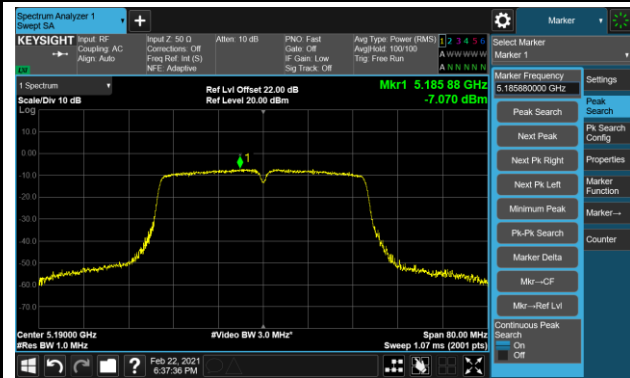

802.11n-HT40 Power Spectral Density - Ant 0 / Ant 0 + 1 (CDD Mode)

Channel 38 (5190MHz)