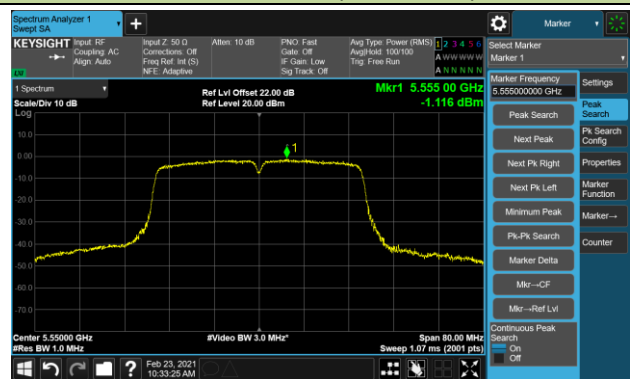

802.11n-HT20 Power Spectral Density - Ant 0 / Ant 0 + 1 (CDD Mode)

Channel 140 (5700MHz)

Channel 144 (5720MHz)

Channel 149 (5745MHz)

Channel 157 (5785MHz)

Channel 165 (5825MHz)

802.11n-HT40 Power Spectral Density - Ant 0 / Ant 0 + 1 (CDD Mode)

Channel 38 (5190MHz)

Channel 44 (5230MHz)

Channel 54 (5270MHz)

Channel 62 (5310MHz)

Channel 102 (5510MHz)

Channel 110 (5550MHz)

Channel 134 (5670MHz)

Channel 142 (5710MHz)

802.11n-HT40 Power Spectral Density - Ant 0 / Ant 0 + 1 (CDD Mode)

Channel 151 (5755MHz)

Channel 159 (5795MHz)

802.11ac-VHT20 Power Spectral Density - Ant 0 / Ant 0 + 1 (CDD Mode)

Channel 36 (5180MHz)

Channel 44 (5220MHz)