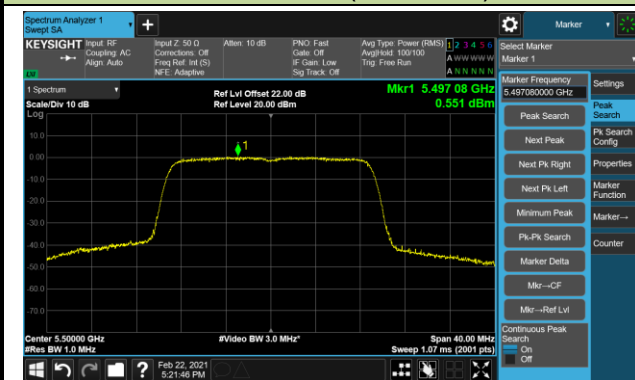

Channel 36 (5180MHz)

Channel 44 (5220MHz)

Channel 48 (5240MHz)

Channel 52 (5260MHz)

Channel 60 (5300MHz)

Channel 64 (5320MHz)

Channel 100 (5500MHz)

Channel 116 (5580MHz)

802.11n-HT20 Power Spectral Density - Ant 0 / Ant 0 + 1 (CDD Mode)

Channel 140 (5700MHz)

Channel 144 (5720MHz)

Channel 149 (5745MHz)

Channel 157 (5785MHz)

Channel 165 (5825MHz)

802.11n-HT40 Power Spectral Density - Ant 0 / Ant 0 + 1 (CDD Mode)