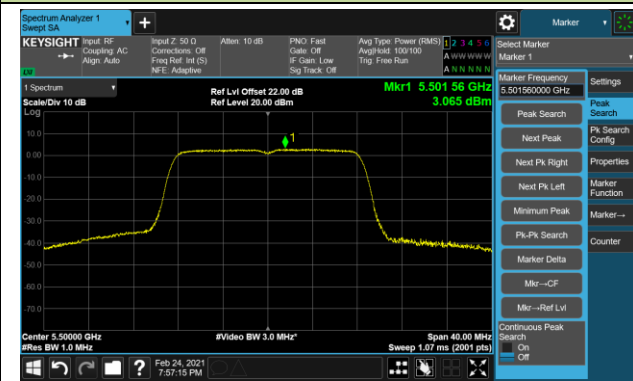

802.11a Power Spectral Density - Ant 0 / Ant 0 + 1 (CDD Mode)

Channel 36 (5180MHz)

Channel 44 (5220MHz)

Channel 48 (5240MHz)

Channel 52 (5260MHz)

Channel 60 (5300MHz)

Channel 64 (5320MHz)

Channel 100 (5500MHz)

Channel 116 (5580MHz)

802.11a Power Spectral Density - Ant 0 / Ant 0 + 1 (CDD Mode)

Channel 140 (5700MHz)

Channel 144 (5720MHz)

Channel 149 (5745MHz)

Channel 157 (5785MHz)

Channel 165 (5825MHz)

802.11n-HT20 Power Spectral Density - Ant 0 / Ant 0 + 1 (CDD Mode)