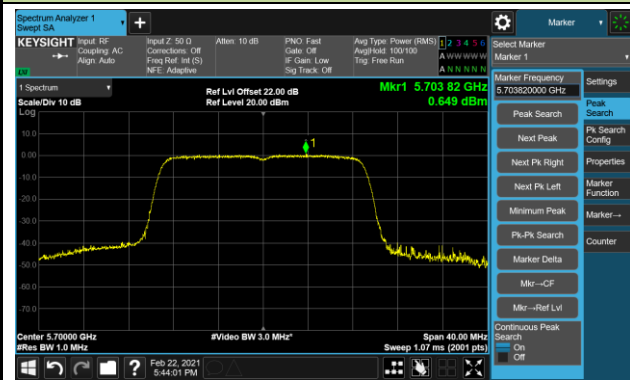

Channel 36 (5180MHz)

Channel 44 (5220MHz)

Channel 48 (5240MHz)

Channel 52 (5260MHz)

Channel 60 (5300MHz)

Channel 64 (5320MHz)

Channel 100 (5500MHz)

Channel 116 (5580MHz)

802.11n-HT20 Power Spectral Density - Ant 0 / Ant 0 + 1 (CDD Mode)

Channel 140 (5700MHz)

Channel 144 (5720MHz)

Channel 149 (5745MHz)

Channel 157 (5785MHz)

Channel 165 (5825MHz)

802.11n-HT40 Power Spectral Density - Ant 0 / Ant 0 + 1 (CDD Mode)