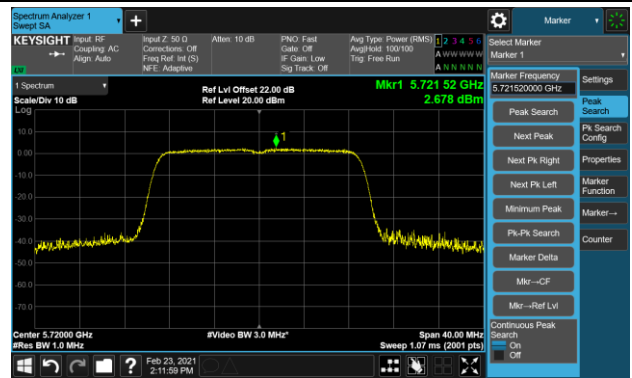

Channel 48 (5240MHz)

Channel 52 (5260MHz)

Channel 60 (5300MHz)

Channel 64 (5320MHz)

Channel 100 (5500MHz)

Channel 116 (5580MHz)

802.11ac-VHT20 Power Spectral Density - Ant 0 / Ant 0 + 1 (CDD Mode)

Channel 140 (5700MHz)

Channel 144 (5720MHz)

Channel 149 (5745MHz)

Channel 157 (5785MHz)

Channel 165 (5825MHz)

802.11ac-VHT40 Power Spectral Density - Ant 0 / Ant 0 + 1 (CDD Mode)

Channel 38 (5190MHz)

Channel 46 (5230MHz)

Channel 54 (5270MHz)