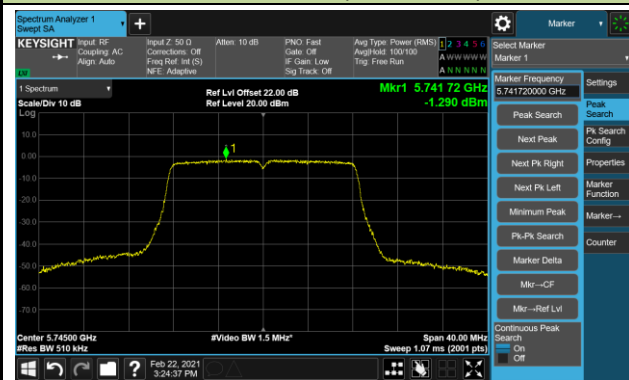

802.11a Power Spectral Density - Ant 1 / Ant 0 + 1 (CDD Mode)

Channel 140 (5700MHz)

Channel 144 (5720MHz)

Channel 149 (5745MHz)

Channel 157 (5785MHz)

Channel 165 (5825MHz)