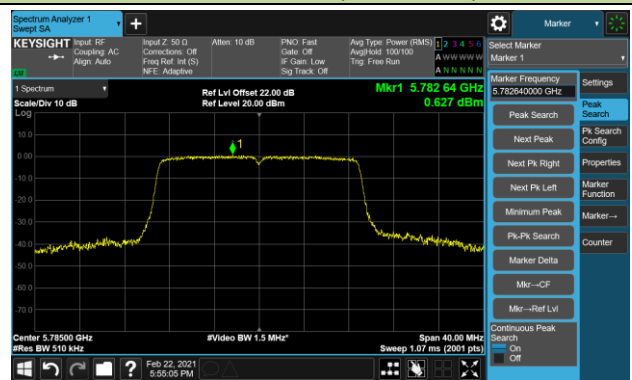

802.11n-HT20 Power Spectral Density - Ant 0 / Ant 0 + 1 (CDD Mode)

Channel 140 (5700MHz)

Channel 144 (5720MHz)

Channel 149 (5745MHz)

Channel 157 (5785MHz)

Channel 165 (5825MHz)

802.11n-HT40 Power Spectral Density - Ant 0 / Ant 0 + 1 (CDD Mode)