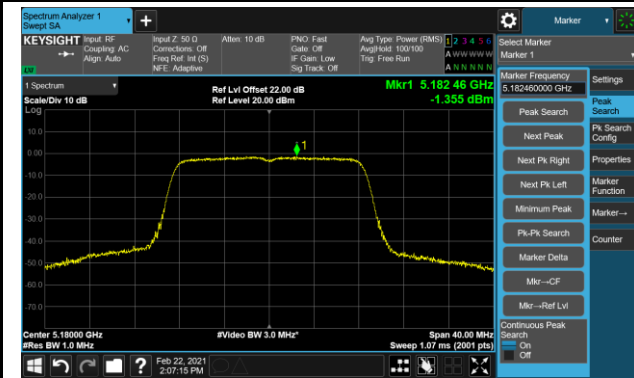

802.11a Power Spectral Density - Ant 1 / Ant 0 + 1 (CDD Mode)

Channel 36 (5180MHz)