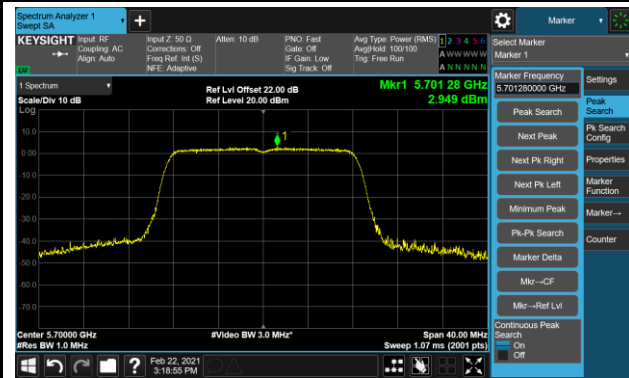

802.11ac-VHT80 Power Spectral Density - Ant 0 / Ant 0 + 1 (CDD Mode)

Channel 42 (5210MHz)

Channel 58 (5290MHz)

Channel 106 (5530MHz)

Channel 122 (5610MHz)

Channel 138 (5690MHz)

Channel 155 (5775MHz)

802.11a Power Spectral Density - Ant 1 / Ant 0 + 1 (CDD Mode)

Channel 36 (5180MHz)

Channel 44 (5220MHz)

Channel 48 (5240MHz)

Channel 52 (5260MHz)

Channel 60 (5300MHz)

Channel 64 (5320MHz)

Channel 100 (5500MHz)

Channel 116 (5580MHz)

802.11a Power Spectral Density - Ant 1 / Ant 0 + 1 (CDD Mode)

Channel 140 (5700MHz)

Channel 144 (5720MHz)

Channel 149 (5745MHz)

Channel 157 (5785MHz)

Channel 165 (5825MHz)