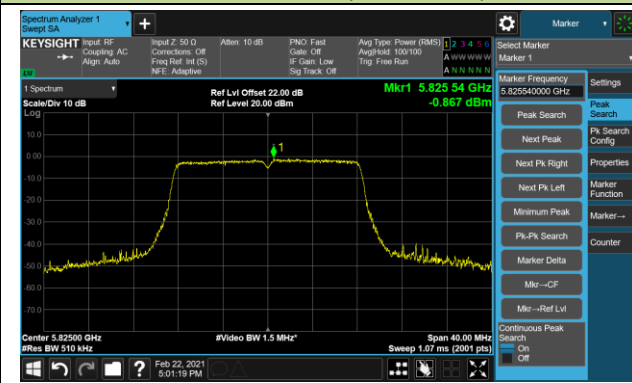

Channel 116 (5580MHz)

802.11a Power Spectral Density - Ant 0 / Ant 0 + 1 (CDD Mode)

Channel 140 (5700MHz)

Channel 144 (5720MHz)

Channel 149 (5745MHz)

Channel 157 (5785MHz)

Channel 165 (5825MHz)

802.11n-HT20 Power Spectral Density - Ant 0 / Ant 0 + 1 (CDD Mode)