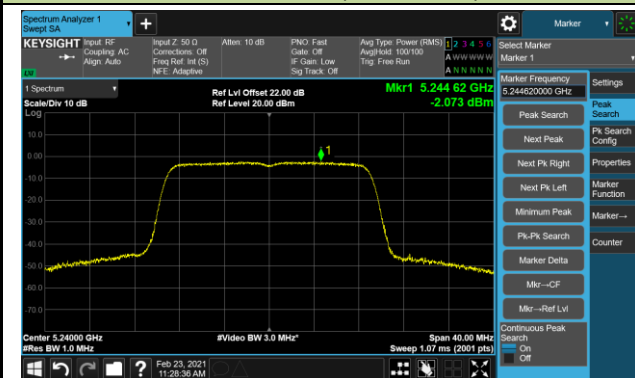

802.11n-HT40 Power Spectral Density - Ant 0 / Ant 0 + 1 (CDD Mode)

Channel 151 (5755MHz)

Channel 159 (5795MHz)

802.11ac-VHT20 Power Spectral Density - Ant 0 / Ant 0 + 1 (CDD Mode)

Channel 36 (5180MHz)

Channel 44 (5220MHz)

Channel 48 (5240MHz)

Channel 52 (5260MHz)

Channel 60 (5300MHz)

Channel 64 (5320MHz)

Channel 100 (5500MHz)

Channel 116 (5580MHz)

802.11ac-VHT20 Power Spectral Density - Ant 0 / Ant 0 + 1 (CDD Mode)

Channel 140 (5700MHz)