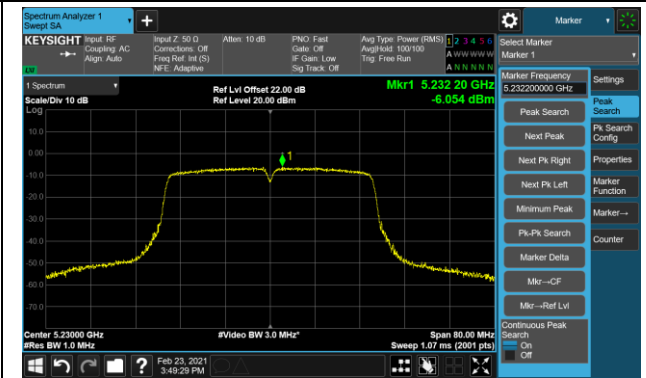

Channel 144 (5720MHz)

Channel 149 (5745MHz)

Channel 157 (5785MHz)

Channel 165 (5825MHz)

802.11ac-VHT40 Power Spectral Density - Ant 0 / Ant 0 + 1 (CDD Mode)

Channel 38 (5190MHz)

Channel 46 (5230MHz)

Channel 54 (5270MHz)

Channel 62 (5310MHz)

Channel 102 (5510MHz)

Channel 110 (5550MHz)

Channel 134 (5670MHz)

Channel 142 (5710MHz)

802.11ac-VHT40 Power Spectral Density - Ant 0 / Ant 0 + 1 (CDD Mode)

Channel 151 (5755MHz)

Channel 159 (5795MHz)