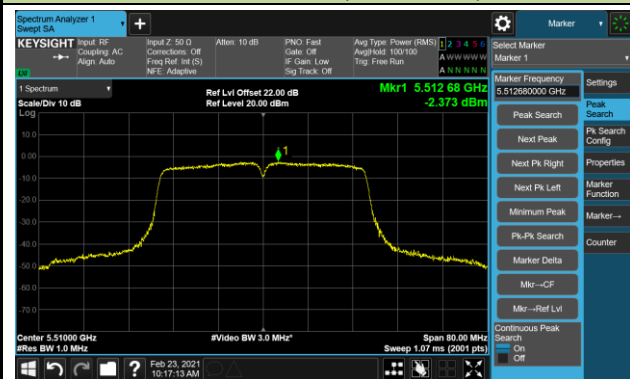

802.11n-HT20 Power Spectral Density - Ant 0 / Ant 0 + 1 (CDD Mode)

Channel 140 (5700MHz)

Channel 144 (5720MHz)

Channel 149 (5745MHz)

Channel 157 (5785MHz)

Channel 165 (5825MHz)

802.11n-HT40 Power Spectral Density - Ant 0 / Ant 0 + 1 (CDD Mode)

Channel 38 (5190MHz)

Channel 44 (5230MHz)

Channel 54 (5270MHz)

Channel 62 (5310MHz)

Channel 102 (5510MHz)

Channel 110 (5550MHz)

Channel 134 (5670MHz)

Channel 142 (5710MHz)

802.11n-HT40 Power Spectral Density - Ant 0 / Ant 0 + 1 (CDD Mode)

Channel 151 (5755MHz)

Channel 159 (5795MHz)

802.11ac-VHT20 Power Spectral Density - Ant 0 / Ant 0 + 1 (CDD Mode)

Channel 36 (5180MHz)

Channel 44 (5220MHz)