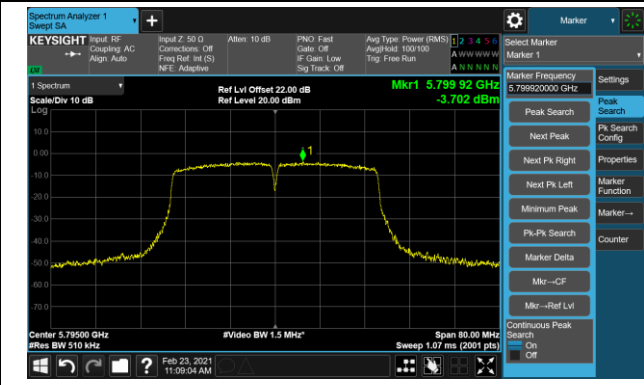

Channel 38 (5190MHz)

Channel 44 (5230MHz)

Channel 54 (5270MHz)

Channel 62 (5310MHz)

Channel 102 (5510MHz)

Channel 110 (5550MHz)

Channel 134 (5670MHz)

Channel 142 (5710MHz)

802.11n-HT40 Power Spectral Density - Ant 0 / Ant 0 + 1 (CDD Mode)

Channel 151 (5755MHz)

Channel 159 (5795MHz)

802.11ac-VHT20 Power Spectral Density - Ant 0 / Ant 0 + 1 (CDD Mode)

Channel 36 (5180MHz)

Channel 44 (5220MHz)