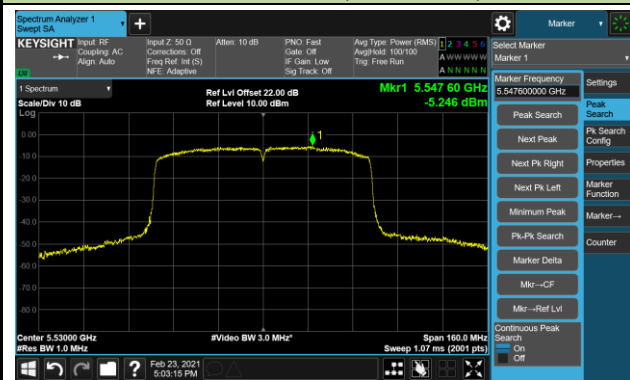

Channel 62 (5310MHz)

Channel 102 (5510MHz)

Channel 110 (5550MHz)

Channel 134 (5670MHz)

Channel 142 (5710MHz)

802.11ac-VHT40 Power Spectral Density - Ant 0 / Ant 0 + 1 (CDD Mode)

Channel 151 (5755MHz)

Channel 159 (5795MHz)

802.11ac-VHT80 Power Spectral Density - Ant 0 / Ant 0 + 1 (CDD Mode)

Channel 42 (5210MHz)

Channel 58 (5290MHz)

Channel 106 (5530MHz)

Channel 122 (5610MHz)

Channel 138 (5690MHz)

Channel 155 (5775MHz)

802.11a Power Spectral Density - Ant 1 / Ant 0 + 1 (CDD Mode)