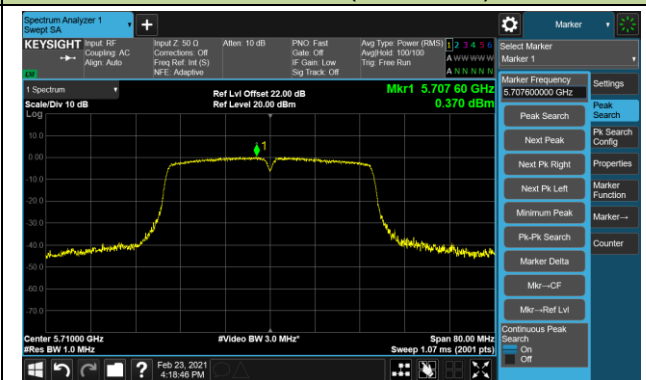

Channel 144 (5720MHz)

Channel 149 (5745MHz)

Channel 157 (5785MHz)

Channel 165 (5825MHz)

802.11ac-VHT40 Power Spectral Density - Ant 0 / Ant 0 + 1 (CDD Mode)

Channel 38 (5190MHz)

Channel 46 (5230MHz)

Channel 54 (5270MHz)

Channel 62 (5310MHz)

Channel 102 (5510MHz)

Channel 110 (5550MHz)

Channel 134 (5670MHz)

Channel 142 (5710MHz)

802.11ac-VHT40 Power Spectral Density - Ant 0 / Ant 0 + 1 (CDD Mode)

Channel 151 (5755MHz)

Channel 159 (5795MHz)

802.11ac-VHT80 Power Spectral Density - Ant 0 / Ant 0 + 1 (CDD Mode)

Channel 42 (5210MHz)

Channel 58 (5290MHz)

Channel 106 (5530MHz)

Channel 122 (5610MHz)

Channel 138 (5690MHz)

Channel 155 (5775MHz)

802.11a Power Spectral Density - Ant 1 / Ant 0 + 1 (CDD Mode)