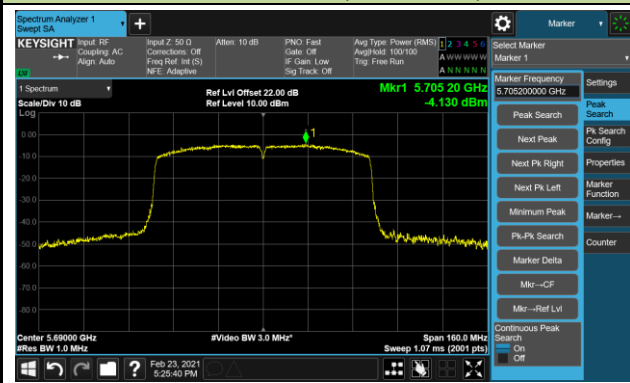

802.11ac-VHT80 Power Spectral Density - Ant 0 / Ant 0 + 1 (CDD Mode)

Channel 42 (5210MHz)

Channel 58 (5290MHz)

Channel 106 (5530MHz)

Channel 122 (5610MHz)

Channel 138 (5690MHz)

Channel 155 (5775MHz)

802.11a Power Spectral Density - Ant 1 / Ant 0 + 1 (CDD Mode)