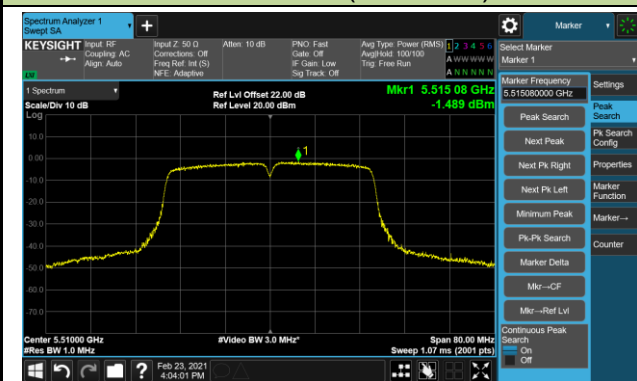

Channel 48 (5240MHz)

Channel 52 (5260MHz)

Channel 60 (5300MHz)

Channel 64 (5320MHz)

Channel 100 (5500MHz)

Channel 116 (5580MHz)

802.11ac-VHT20 Power Spectral Density - Ant 0 / Ant 0 + 1 (CDD Mode)

Channel 140 (5700MHz)

Channel 144 (5720MHz)

Channel 149 (5745MHz)

Channel 157 (5785MHz)

Channel 165 (5825MHz)

802.11ac-VHT40 Power Spectral Density - Ant 0 / Ant 0 + 1 (CDD Mode)

Channel 38 (5190MHz)

Channel 46 (5230MHz)

Channel 54 (5270MHz)

Channel 62 (5310MHz)

Channel 102 (5510MHz)

Channel 110 (5550MHz)

Channel 134 (5670MHz)

Channel 142 (5710MHz)

802.11ac-VHT40 Power Spectral Density - Ant 0 / Ant 0 + 1 (CDD Mode)

Channel 151 (5755MHz)

Channel 159 (5795MHz)

802.11ac-VHT80 Power Spectral Density - Ant 0 / Ant 0 + 1 (CDD Mode)

Channel 42 (5210MHz)

Channel 58 (5290MHz)

Channel 106 (5530MHz)

Channel 122 (5610MHz)

Channel 138 (5690MHz)

Channel 155 (5775MHz)

802.11a Power Spectral Density - Ant 1 / Ant 0 + 1 (CDD Mode)