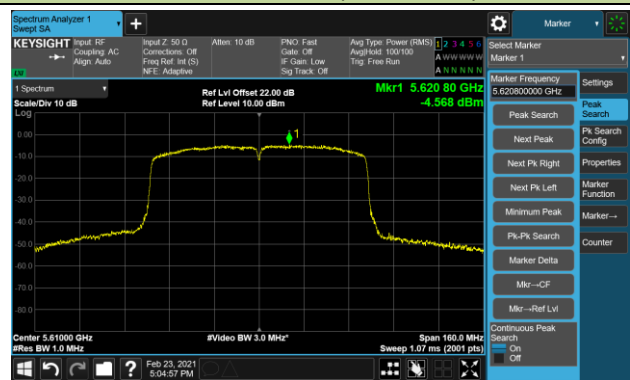

Channel 62 (5310MHz)

Channel 102 (5510MHz)

Channel 110 (5550MHz)

Channel 134 (5670MHz)

Channel 142 (5710MHz)

802.11ac-VHT40 Power Spectral Density - Ant 0 / Ant 0 + 1 (CDD Mode)

Channel 151 (5755MHz)

Channel 159 (5795MHz)

802.11ac-VHT80 Power Spectral Density - Ant 0 / Ant 0 + 1 (CDD Mode)

Channel 42 (5210MHz)

Channel 58 (5290MHz)

Channel 106 (5530MHz)

Channel 122 (5610MHz)

Channel 138 (5690MHz)

Channel 155 (5775MHz)

802.11a Power Spectral Density - Ant 1 / Ant 0 + 1 (CDD Mode)