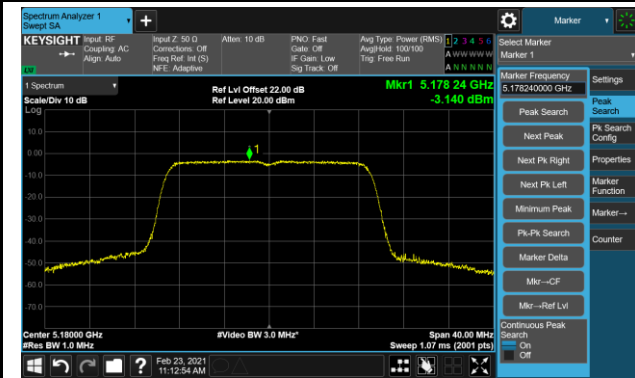

802.11n-HT40 Power Spectral Density - Ant 0 / Ant 0 + 1 (CDD Mode)

Channel 151 (5755MHz)

Channel 159 (5795MHz)

802.11ac-VHT20 Power Spectral Density - Ant 0 / Ant 0 + 1 (CDD Mode)

Channel 36 (5180MHz)

Channel 44 (5220MHz)

Channel 48 (5240MHz)

Channel 52 (5260MHz)

Channel 60 (5300MHz)

Channel 64 (5320MHz)

Channel 100 (5500MHz)

Channel 116 (5580MHz)

802.11ac-VHT20 Power Spectral Density - Ant 0 / Ant 0 + 1 (CDD Mode)

Channel 140 (5700MHz)