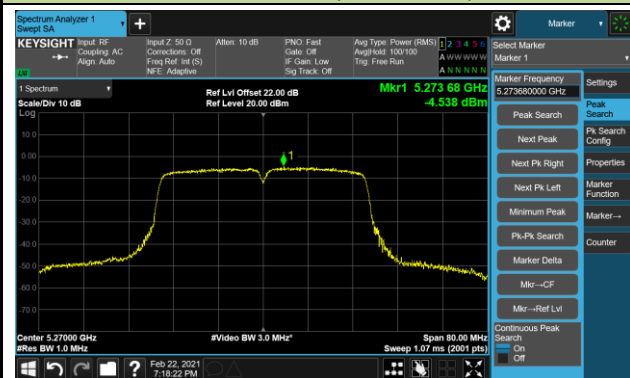

802.11n-HT20 Power Spectral Density - Ant 0 / Ant 0 + 1 (CDD Mode)

Channel 140 (5700MHz)

Channel 144 (5720MHz)

Channel 149 (5745MHz)

Channel 157 (5785MHz)

Channel 165 (5825MHz)

802.11n-HT40 Power Spectral Density - Ant 0 / Ant 0 + 1 (CDD Mode)

Channel 38 (5190MHz)

Channel 44 (5230MHz)

Channel 54 (5270MHz)

Channel 62 (5310MHz)

Channel 102 (5510MHz)

Channel 110 (5550MHz)

Channel 134 (5670MHz)

Channel 142 (5710MHz)