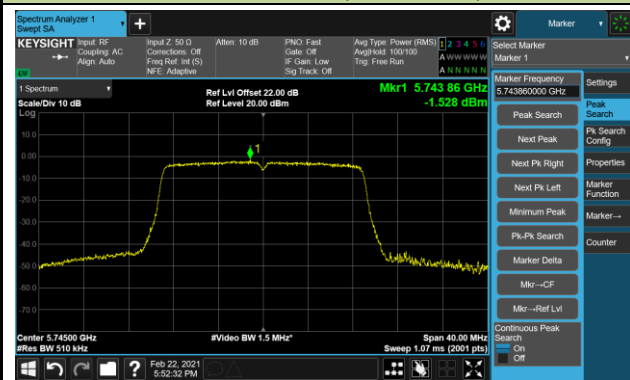

802.11n-HT20 Power Spectral Density - Ant 0 / Ant 0 + 1 (CDD Mode)

Channel 140 (5700MHz)

Channel 144 (5720MHz)

Channel 149 (5745MHz)

Channel 157 (5785MHz)

Channel 165 (5825MHz)

802.11n-HT40 Power Spectral Density - Ant 0 / Ant 0 + 1 (CDD Mode)