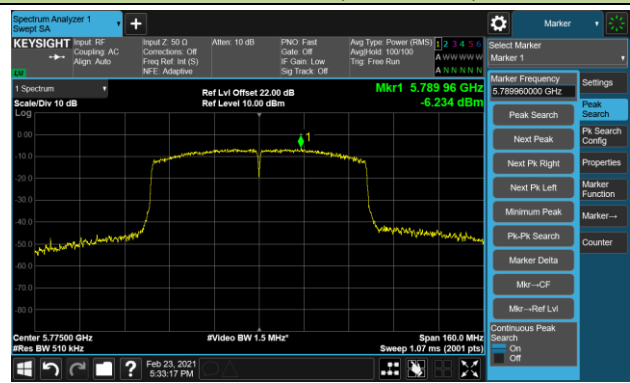

Channel 62 (5310MHz)

Channel 102 (5510MHz)

Channel 110 (5550MHz)

Channel 134 (5670MHz)

Channel 142 (5710MHz)

802.11ac-VHT40 Power Spectral Density - Ant 0 / Ant 0 + 1 (CDD Mode)

Channel 151 (5755MHz)

Channel 159 (5795MHz)

802.11ac-VHT80 Power Spectral Density - Ant 0 / Ant 0 + 1 (CDD Mode)

Channel 42 (5210MHz)

Channel 58 (5290MHz)

Channel 106 (5530MHz)

Channel 122 (5610MHz)

Channel 138 (5690MHz)

Channel 155 (5775MHz)

802.11a Power Spectral Density - Ant 1 / Ant 0 + 1 (CDD Mode)