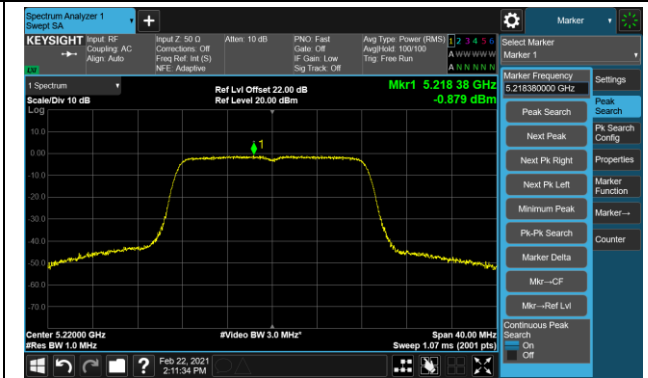

Channel 44 (5220MHz)