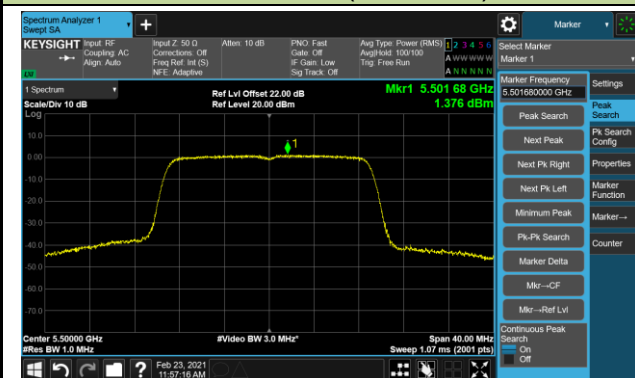

802.11n-HT40 Power Spectral Density - Ant 0 / Ant 0 + 1 (CDD Mode)

Channel 151 (5755MHz)

Channel 159 (5795MHz)

802.11ac-VHT20 Power Spectral Density - Ant 0 / Ant 0 + 1 (CDD Mode)

Channel 36 (5180MHz)

Channel 44 (5220MHz)

Channel 48 (5240MHz)

Channel 52 (5260MHz)

Channel 60 (5300MHz)

Channel 64 (5320MHz)

Channel 100 (5500MHz)

Channel 116 (5580MHz)

802.11ac-VHT20 Power Spectral Density - Ant 0 / Ant 0 + 1 (CDD Mode)

Channel 140 (5700MHz)

Channel 144 (5720MHz)

Channel 149 (5745MHz)

Channel 157 (5785MHz)

Channel 165 (5825MHz)

802.11ac-VHT40 Power Spectral Density - Ant 0 / Ant 0 + 1 (CDD Mode)

Channel 38 (5190MHz)

Channel 46 (5230MHz)

Channel 54 (5270MHz)