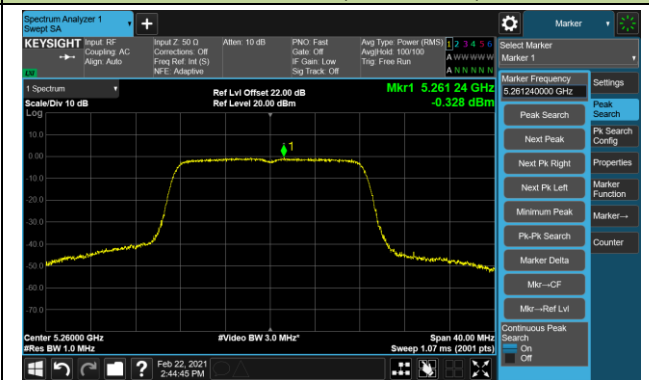

802.11a Power Spectral Density - Ant 0 / Ant 0 + 1 (CDD Mode)

Channel 36 (5180MHz)

Channel 44 (5220MHz)

Channel 48 (5240MHz)

Channel 52 (5260MHz)

Channel 60 (5300MHz)

Channel 64 (5320MHz)

Channel 100 (5500MHz)

Channel 116 (5580MHz)

802.11a Power Spectral Density - Ant 0 / Ant 0 + 1 (CDD Mode)

Channel 140 (5700MHz)

Channel 144 (5720MHz)

Channel 149 (5745MHz)

Channel 157 (5785MHz)

Channel 165 (5825MHz)

802.11n-HT20 Power Spectral Density - Ant 0 / Ant 0 + 1 (CDD Mode)