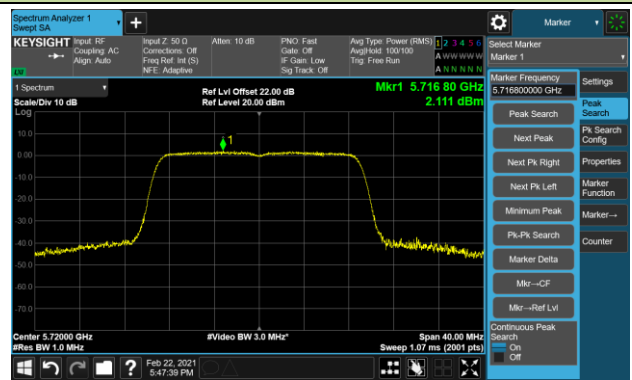

Channel 36 (5180MHz)

Channel 44 (5220MHz)

Channel 48 (5240MHz)

Channel 52 (5260MHz)

Channel 60 (5300MHz)

Channel 64 (5320MHz)

Channel 100 (5500MHz)

Channel 116 (5580MHz)

802.11n-HT20 Power Spectral Density - Ant 0 / Ant 0 + 1 (CDD Mode)

Channel 140 (5700MHz)

Channel 144 (5720MHz)

Channel 149 (5745MHz)

Channel 157 (5785MHz)

Channel 165 (5825MHz)

802.11n-HT40 Power Spectral Density - Ant 0 / Ant 0 + 1 (CDD Mode)