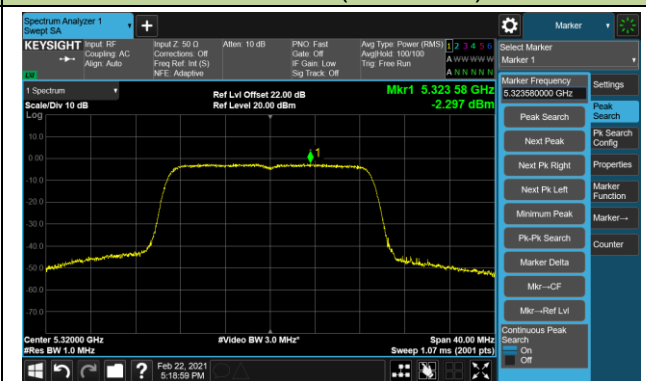

Channel 36 (5180MHz)

Channel 44 (5220MHz)

Channel 48 (5240MHz)

Channel 52 (5260MHz)

Channel 60 (5300MHz)

Channel 64 (5320MHz)

Channel 100 (5500MHz)

Channel 116 (5580MHz)

802.11n-HT20 Power Spectral Density - Ant 0 / Ant 0 + 1 (CDD Mode)

Channel 140 (5700MHz)

Channel 144 (5720MHz)

Channel 149 (5745MHz)

Channel 157 (5785MHz)

Channel 165 (5825MHz)

802.11n-HT40 Power Spectral Density - Ant 0 / Ant 0 + 1 (CDD Mode)