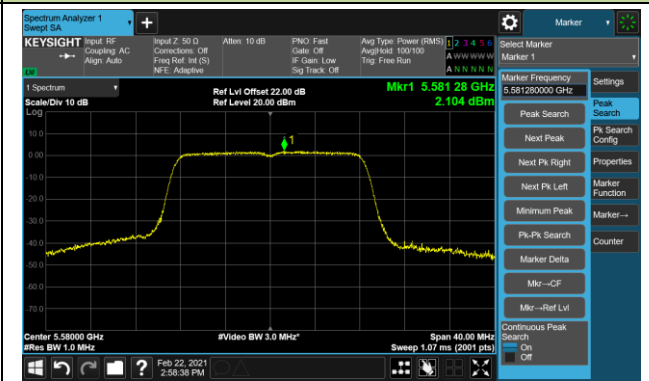

802.11a Power Spectral Density - Ant 0 / Ant 0 + 1 (CDD Mode)

Channel 36 (5180MHz)

Channel 44 (5220MHz)

Channel 48 (5240MHz)

Channel 52 (5260MHz)

Channel 60 (5300MHz)

Channel 64 (5320MHz)

Channel 100 (5500MHz)

Channel 116 (5580MHz)

802.11a Power Spectral Density - Ant 0 / Ant 0 + 1 (CDD Mode)

Channel 140 (5700MHz)

Channel 144 (5720MHz)

Channel 149 (5745MHz)

Channel 157 (5785MHz)

Channel 165 (5825MHz)

802.11n-HT20 Power Spectral Density - Ant 0 / Ant 0 + 1 (CDD Mode)