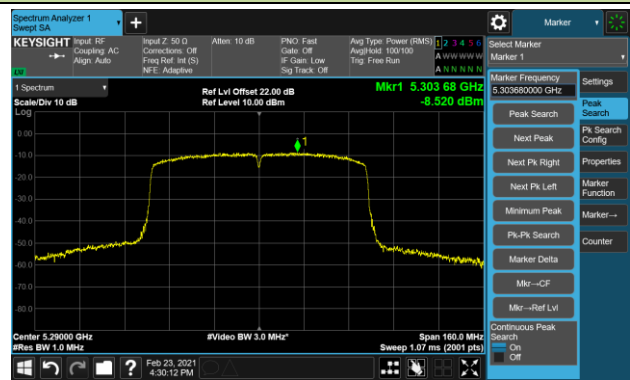

Channel 62 (5310MHz)

Channel 102 (5510MHz)

Channel 110 (5550MHz)

Channel 134 (5670MHz)

Channel 142 (5710MHz)

802.11ac-VHT40 Power Spectral Density - Ant 0 / Ant 0 + 1 (CDD Mode)

Channel 151 (5755MHz)

Channel 159 (5795MHz)

802.11ac-VHT80 Power Spectral Density - Ant 0 / Ant 0 + 1 (CDD Mode)

Channel 42 (5210MHz)

Channel 58 (5290MHz)

Channel 106 (5530MHz)

Channel 122 (5610MHz)

Channel 138 (5690MHz)

Channel 155 (5775MHz)

802.11a Power Spectral Density - Ant 1 / Ant 0 + 1 (CDD Mode)