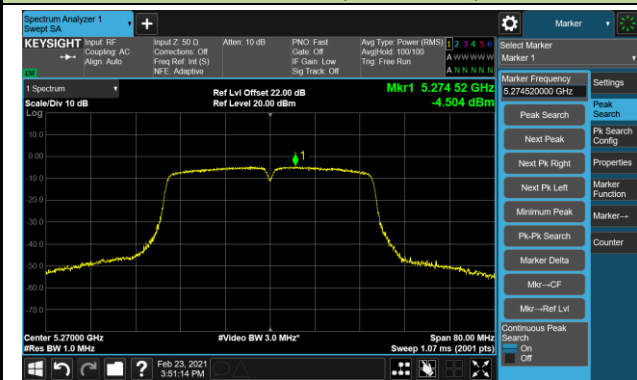

Channel 144 (5720MHz)

Channel 149 (5745MHz)

Channel 157 (5785MHz)

Channel 165 (5825MHz)

802.11ac-VHT40 Power Spectral Density - Ant 0 / Ant 0 + 1 (CDD Mode)

Channel 38 (5190MHz)

Channel 46 (5230MHz)

Channel 54 (5270MHz)

Channel 62 (5310MHz)

Channel 102 (5510MHz)

Channel 110 (5550MHz)

Channel 134 (5670MHz)

Channel 142 (5710MHz)

802.11ac-VHT40 Power Spectral Density - Ant 0 / Ant 0 + 1 (CDD Mode)

Channel 151 (5755MHz)

Channel 159 (5795MHz)