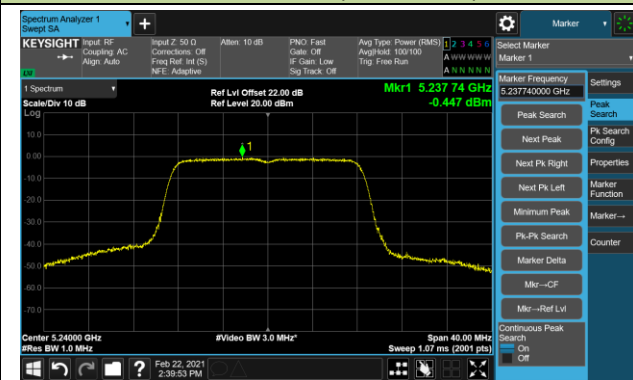

802.11a Power Spectral Density - Ant 0 / Ant 0 + 1 (CDD Mode)

Channel 36 (5180MHz)

Channel 44 (5220MHz)

Channel 48 (5240MHz)

Channel 52 (5260MHz)

Channel 60 (5300MHz)

Channel 64 (5320MHz)

Channel 100 (5500MHz)

Channel 116 (5580MHz)

802.11a Power Spectral Density - Ant 0 / Ant 0 + 1 (CDD Mode)

Channel 140 (5700MHz)

Channel 144 (5720MHz)

Channel 149 (5745MHz)

Channel 157 (5785MHz)

Channel 165 (5825MHz)

802.11n-HT20 Power Spectral Density - Ant 0 / Ant 0 + 1 (CDD Mode)