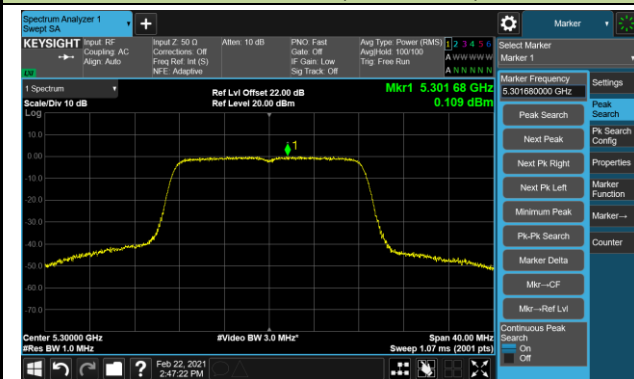

802.11ac-VHT80 Power Spectral Density - Ant 0 / Ant 0 + 1 (CDD Mode)

Channel 42 (5210MHz)

Channel 58 (5290MHz)

Channel 106 (5530MHz)

Channel 122 (5610MHz)

Channel 138 (5690MHz)

Channel 155 (5775MHz)

802.11a Power Spectral Density - Ant 1 / Ant 0 + 1 (CDD Mode)

Channel 36 (5180MHz)

Channel 44 (5220MHz)

Channel 48 (5240MHz)

Channel 52 (5260MHz)

Channel 60 (5300MHz)

Channel 64 (5320MHz)

Channel 100 (5500MHz)

Channel 116 (5580MHz)

802.11a Power Spectral Density - Ant 1 / Ant 0 + 1 (CDD Mode)

Channel 140 (5700MHz)

Channel 144 (5720MHz)

Channel 149 (5745MHz)

Channel 157 (5785MHz)

Channel 165 (5825MHz)