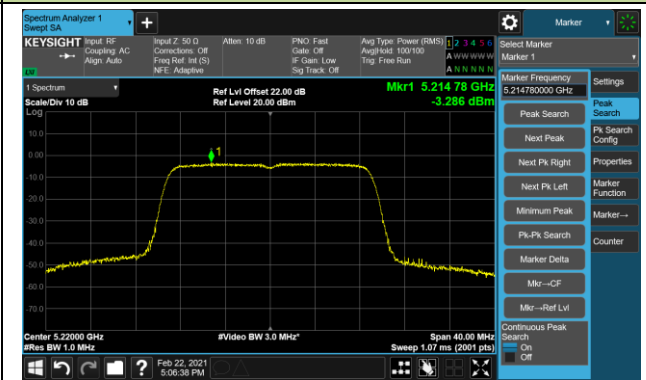

Channel 44 (5220MHz)