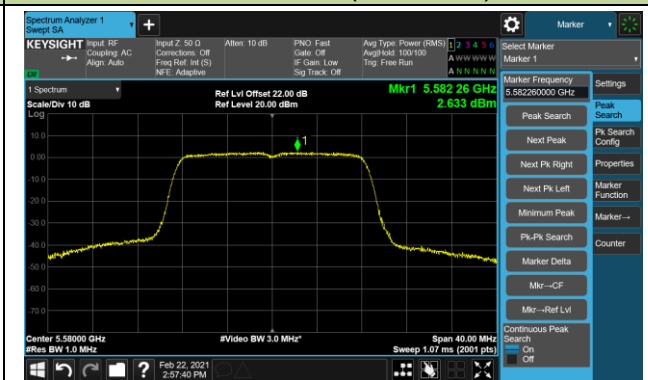

802.11ac-VHT80 Power Spectral Density - Ant 0 / Ant 0 + 1 (CDD Mode)

Channel 42 (5210MHz)

Channel 58 (5290MHz)

Channel 106 (5530MHz)

Channel 122 (5610MHz)

Channel 138 (5690MHz)

Channel 155 (5775MHz)

802.11a Power Spectral Density - Ant 1 / Ant 0 + 1 (CDD Mode)

Channel 36 (5180MHz)

Channel 44 (5220MHz)

Channel 48 (5240MHz)

Channel 52 (5260MHz)

Channel 60 (5300MHz)

Channel 64 (5320MHz)

Channel 100 (5500MHz)

Channel 116 (5580MHz)

802.11a Power Spectral Density - Ant 1 / Ant 0 + 1 (CDD Mode)

Channel 140 (5700MHz)

Channel 144 (5720MHz)

Channel 149 (5745MHz)

Channel 157 (5785MHz)

Channel 165 (5825MHz)