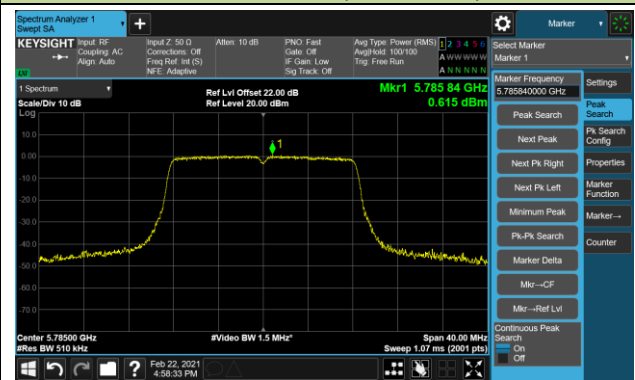

802.11a Power Spectral Density - Ant 1 / Ant 0 + 1 (CDD Mode)

Channel 140 (5700MHz)

Channel 144 (5720MHz)

Channel 149 (5745MHz)

Channel 157 (5785MHz)

Channel 165 (5825MHz)