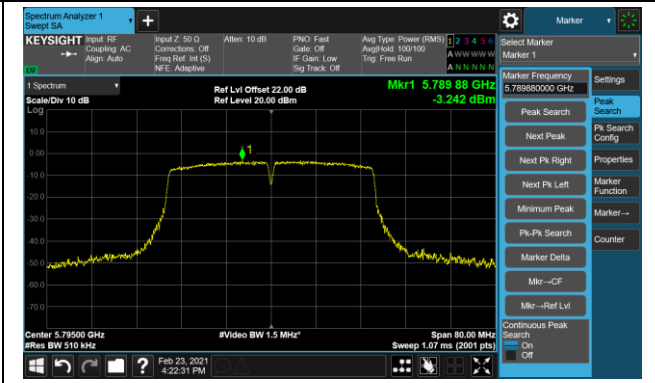

Channel 62 (5310MHz)

Channel 102 (5510MHz)

Channel 110 (5550MHz)

Channel 134 (5670MHz)

Channel 142 (5710MHz)

802.11ac-VHT40 Power Spectral Density - Ant 0 / Ant 0 + 1 (CDD Mode)

Channel 151 (5755MHz)

Channel 159 (5795MHz)

802.11ac-VHT80 Power Spectral Density - Ant 0 / Ant 0 + 1 (CDD Mode)

Channel 42 (5210MHz)

Channel 58 (5290MHz)

Channel 106 (5530MHz)

Channel 122 (5610MHz)

Channel 138 (5690MHz)

Channel 155 (5775MHz)

802.11a Power Spectral Density - Ant 1 / Ant 0 + 1 (CDD Mode)