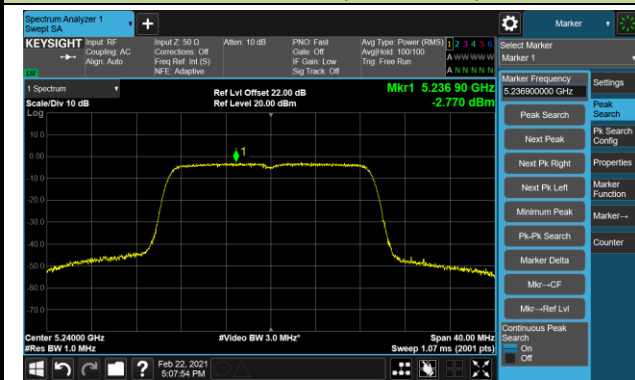

Channel 48 (5240MHz)