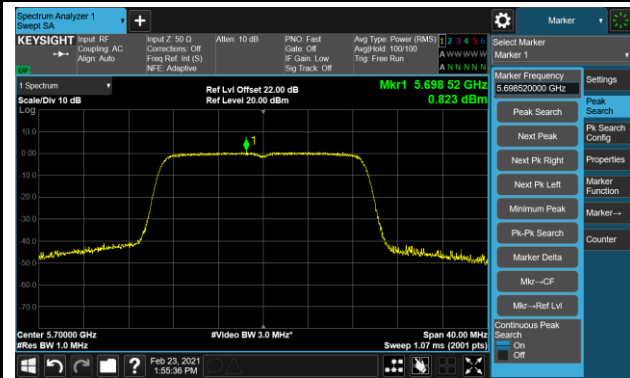

Channel 48 (5240MHz)

Channel 52 (5260MHz)

Channel 60 (5300MHz)

Channel 64 (5320MHz)

Channel 100 (5500MHz)

Channel 116 (5580MHz)

802.11ac-VHT20 Power Spectral Density - Ant 0 / Ant 0 + 1 (CDD Mode)

Channel 140 (5700MHz)

Channel 144 (5720MHz)

Channel 149 (5745MHz)

Channel 157 (5785MHz)

Channel 165 (5825MHz)

802.11ac-VHT40 Power Spectral Density - Ant 0 / Ant 0 + 1 (CDD Mode)

Channel 38 (5190MHz)

Channel 46 (5230MHz)

Channel 54 (5270MHz)