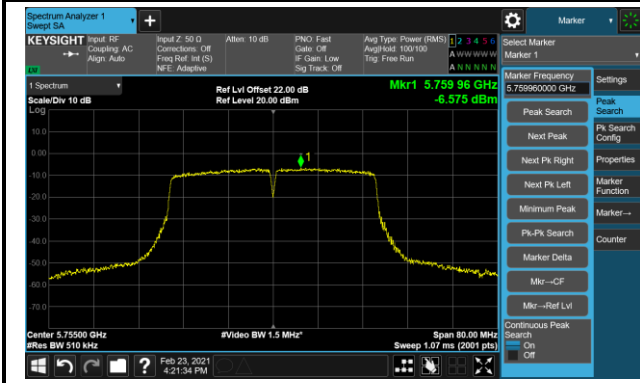

Channel 62 (5310MHz)

Channel 102 (5510MHz)

Channel 110 (5550MHz)

Channel 134 (5670MHz)

Channel 142 (5710MHz)

802.11ac-VHT40 Power Spectral Density - Ant 0 / Ant 0 + 1 (CDD Mode)

Channel 151 (5755MHz)

Channel 159 (5795MHz)

802.11ac-VHT80 Power Spectral Density - Ant 0 / Ant 0 + 1 (CDD Mode)

Channel 42 (5210MHz)

Channel 58 (5290MHz)

Channel 106 (5530MHz)

Channel 122 (5610MHz)

Channel 138 (5690MHz)

Channel 155 (5775MHz)

802.11a Power Spectral Density - Ant 1 / Ant 0 + 1 (CDD Mode)