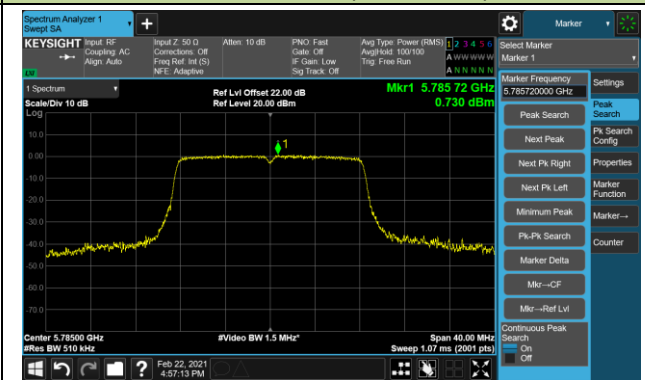

Channel 116 (5580MHz)

802.11a Power Spectral Density - Ant 0 / Ant 0 + 1 (CDD Mode)

Channel 140 (5700MHz)

Channel 144 (5720MHz)

Channel 149 (5745MHz)

Channel 157 (5785MHz)

Channel 165 (5825MHz)

802.11n-HT20 Power Spectral Density - Ant 0 / Ant 0 + 1 (CDD Mode)