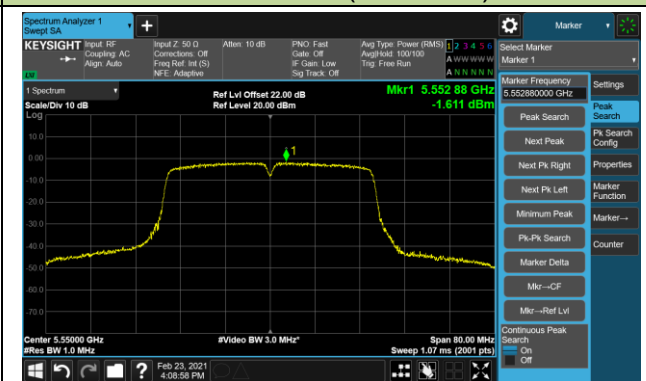

Channel 48 (5240MHz)

Channel 52 (5260MHz)

Channel 60 (5300MHz)

Channel 64 (5320MHz)

Channel 100 (5500MHz)

Channel 116 (5580MHz)

802.11ac-VHT20 Power Spectral Density - Ant 0 / Ant 0 + 1 (CDD Mode)

Channel 140 (5700MHz)

Channel 144 (5720MHz)

Channel 149 (5745MHz)

Channel 157 (5785MHz)

Channel 165 (5825MHz)

802.11ac-VHT40 Power Spectral Density - Ant 0 / Ant 0 + 1 (CDD Mode)

Channel 38 (5190MHz)

Channel 46 (5230MHz)

Channel 54 (5270MHz)

Channel 62 (5310MHz)

Channel 102 (5510MHz)

Channel 110 (5550MHz)

Channel 134 (5670MHz)

Channel 142 (5710MHz)

802.11ac-VHT40 Power Spectral Density - Ant 0 / Ant 0 + 1 (CDD Mode)

Channel 151 (5755MHz)

Channel 159 (5795MHz)

802.11ac-VHT80 Power Spectral Density - Ant 0 / Ant 0 + 1 (CDD Mode)

Channel 42 (5210MHz)

Channel 58 (5290MHz)

Channel 106 (5530MHz)

Channel 122 (5610MHz)

Channel 138 (5690MHz)

Channel 155 (5775MHz)

802.11a Power Spectral Density - Ant 1 / Ant 0 + 1 (CDD Mode)