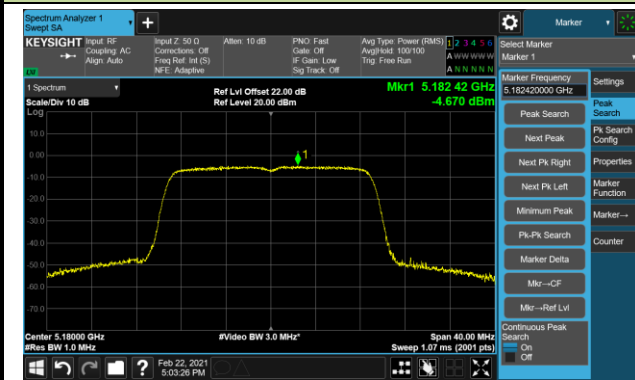

802.11n-HT20 Power Spectral Density - Ant 0 / Ant 0 + 1 (CDD Mode)

Channel 36 (5180MHz)