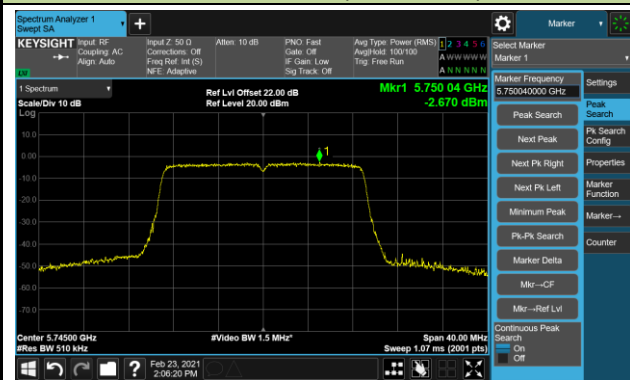

Channel 48 (5240MHz)

Channel 52 (5260MHz)

Channel 60 (5300MHz)

Channel 64 (5320MHz)

Channel 100 (5500MHz)

Channel 116 (5580MHz)

802.11ac-VHT20 Power Spectral Density - Ant 0 / Ant 0 + 1 (CDD Mode)

Channel 140 (5700MHz)

Channel 144 (5720MHz)

Channel 149 (5745MHz)

Channel 157 (5785MHz)

Channel 165 (5825MHz)

802.11ac-VHT40 Power Spectral Density - Ant 0 / Ant 0 + 1 (CDD Mode)

Channel 38 (5190MHz)

Channel 46 (5230MHz)

Channel 54 (5270MHz)