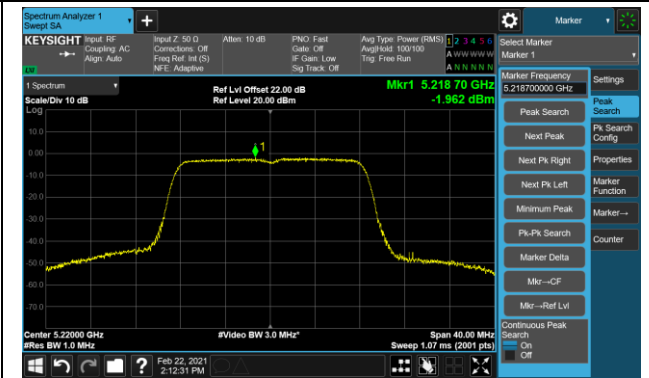

802.11a Power Spectral Density - Ant 0 / Ant 0 + 1 (CDD Mode)

Channel 36 (5180MHz)

Channel 44 (5220MHz)

Channel 48 (5240MHz)

Channel 52 (5260MHz)

Channel 60 (5300MHz)

Channel 64 (5320MHz)

Channel 100 (5500MHz)

Channel 116 (5580MHz)

802.11a Power Spectral Density - Ant 0 / Ant 0 + 1 (CDD Mode)

Channel 140 (5700MHz)

Channel 144 (5720MHz)

Channel 149 (5745MHz)

Channel 157 (5785MHz)

Channel 165 (5825MHz)

802.11n-HT20 Power Spectral Density - Ant 0 / Ant 0 + 1 (CDD Mode)