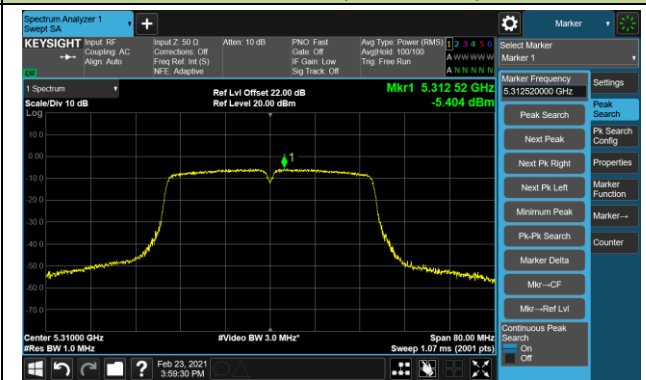

Channel 144 (5720MHz)

Channel 149 (5745MHz)

Channel 157 (5785MHz)

Channel 165 (5825MHz)

802.11ac-VHT40 Power Spectral Density - Ant 0 / Ant 0 + 1 (CDD Mode)

Channel 38 (5190MHz)

Channel 46 (5230MHz)

Channel 54 (5270MHz)

Channel 62 (5310MHz)

Channel 102 (5510MHz)

Channel 110 (5550MHz)

Channel 134 (5670MHz)

Channel 142 (5710MHz)

802.11ac-VHT40 Power Spectral Density - Ant 0 / Ant 0 + 1 (CDD Mode)

Channel 151 (5755MHz)

Channel 159 (5795MHz)