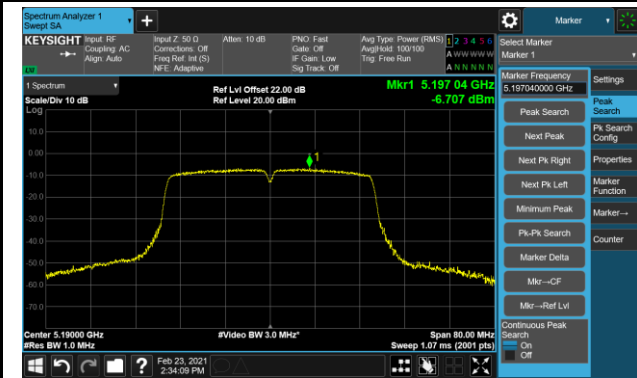

Channel 144 (5720MHz)

Channel 149 (5745MHz)

Channel 157 (5785MHz)

Channel 165 (5825MHz)

802.11ac-VHT40 Power Spectral Density - Ant 0 / Ant 0 + 1 (CDD Mode)

Channel 38 (5190MHz)

Channel 46 (5230MHz)

Channel 54 (5270MHz)

Channel 62 (5310MHz)

Channel 102 (5510MHz)

Channel 110 (5550MHz)

Channel 134 (5670MHz)

Channel 142 (5710MHz)

802.11ac-VHT40 Power Spectral Density - Ant 0 / Ant 0 + 1 (CDD Mode)

Channel 151 (5755MHz)

Channel 159 (5795MHz)