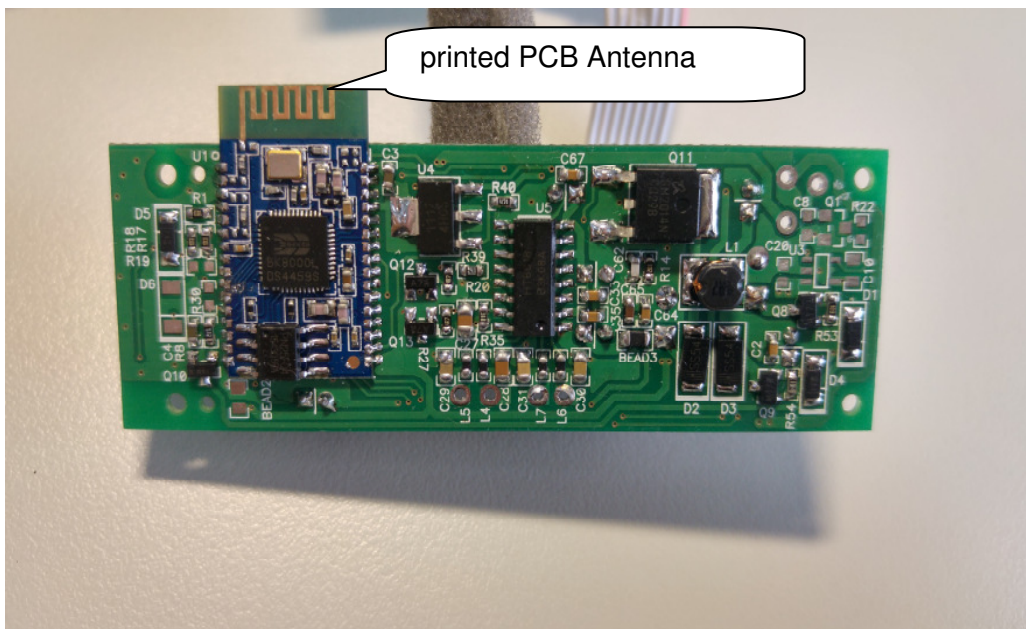

Product: Bluetooth Speaker

Type Identification: VFRU-25-26BT

Product: Bluetooth Speaker

Type Identification: VFRU-25-26BT

Product: Bluetooth Speaker

Type Identification: VFRU-25-26BT

Product: Bluetooth Speaker

Type Identification: VFRU-25-26BT