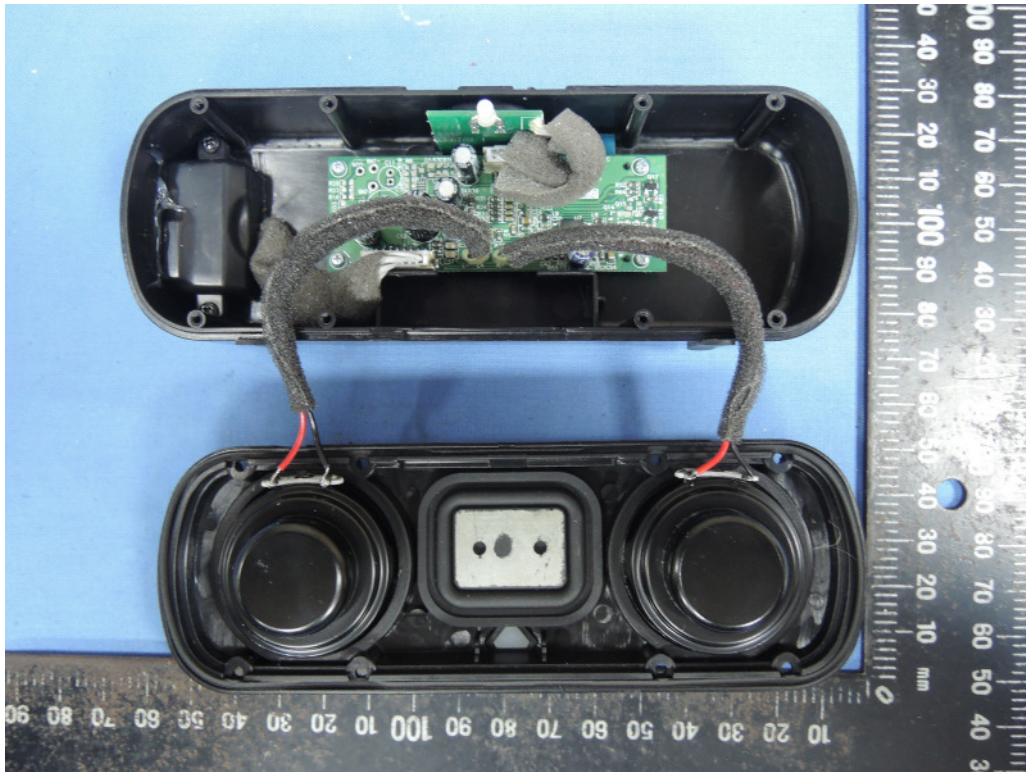

Product: Bluetooth Speaker

Type Identification: VFRU-25-26BT

Product: Bluetooth Speaker

Type Identification: VFRU-25-26BT

Product: Bluetooth Speaker

Type Identification: VFRU-25-26BT

Product: Bluetooth Speaker

Type Identification: VFRU-25-26BT