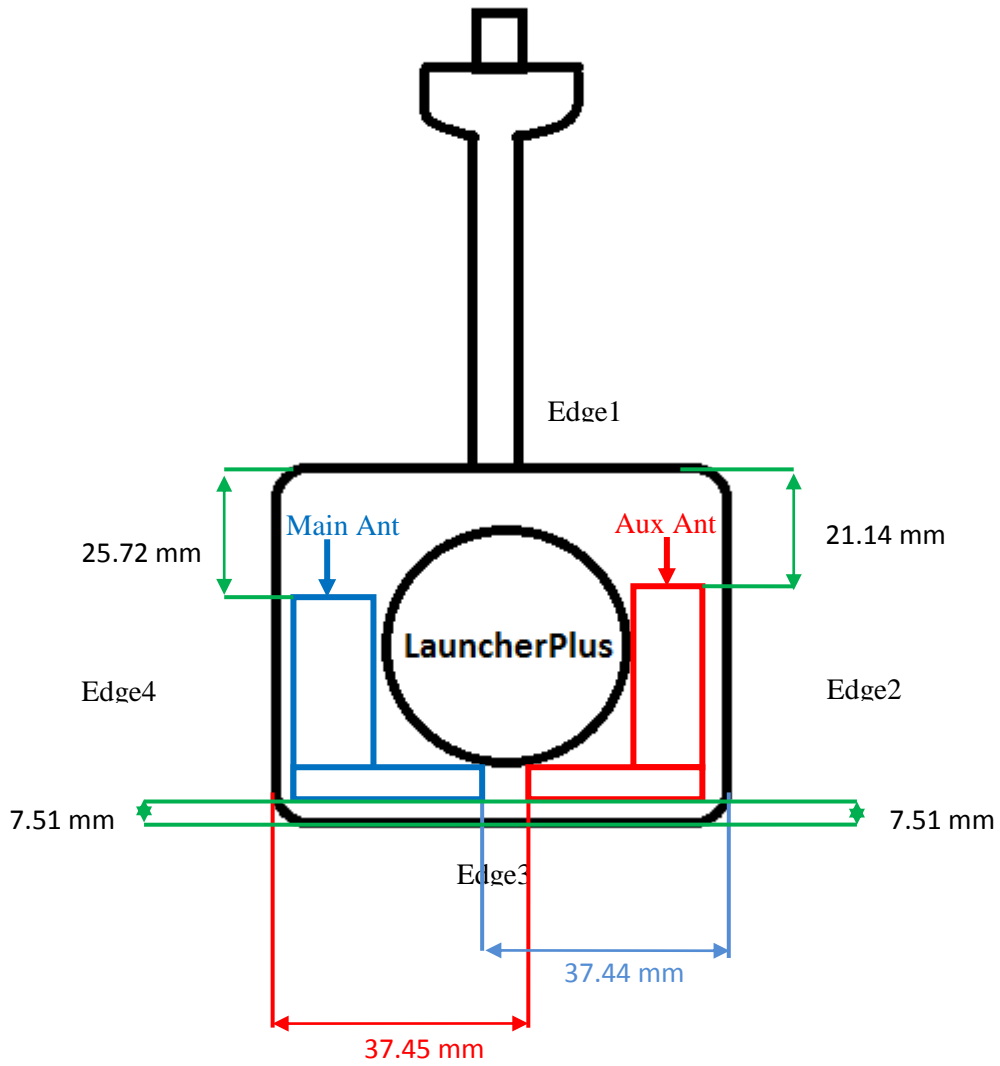

### Antenna Location

Separation Distance (mm)	Wi-Fi Antenna (Main)	Wi-Fi Antenna (Aux)
Front	1.3	1.3
Rear	12.18	12.18
Edge1	25.72	21.14
Edge2	37.44	7.65
Edge3	7.51	7.51
Edge4	7.64	37.45

**SETUP PHOTOS (Metal frame)**

**Front**

**Rear**

**Edge2**

**Edge3**

**Edge4**

**SETUP PHOTOS (Plastic frame)**

**Front**

**Rear**