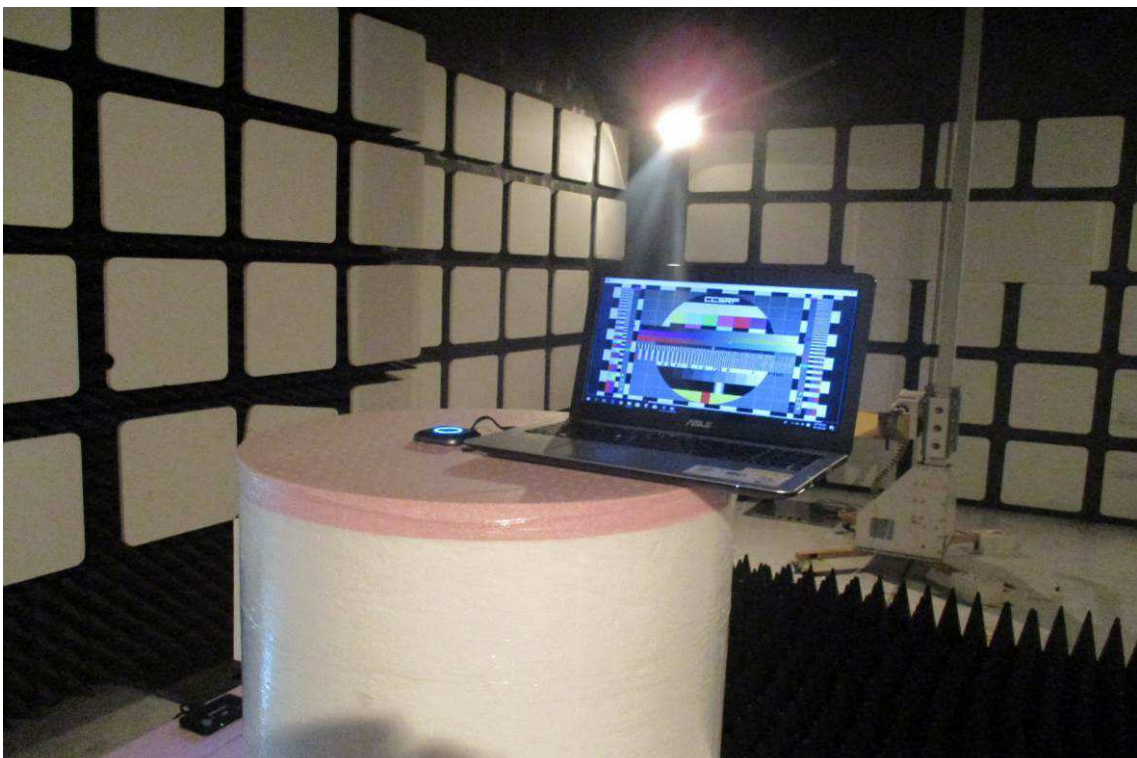

4.6 Photos of Radiation Measuring Setup

(Below 1GHz)

1) Equipped with flash version, Metal frame and USB Type A

2) Equipped with flash version, Plastic frame and USB Type A

(Above 1GHz)

1) Equipped with flash version, Metal frame and USB Type A

2) Equipped with flash version, Plastic frame and USB Type A

5.6 Photos of Conduction Measuring Setup

- 1) Equipped with flash version, Metal frame and USB Type A

2) Equipped with flash version, Plastic frame and USB Type A