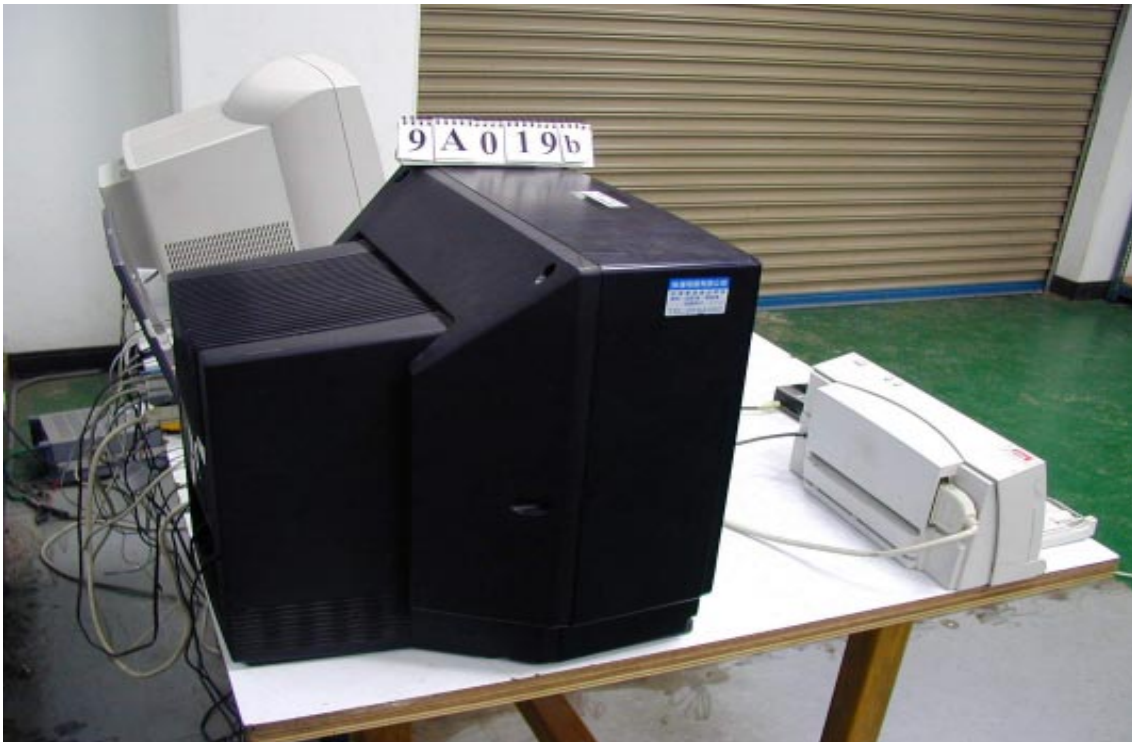

PHOTO OF CONDUCTED POWER LINE TEST

Model : DN-715 , Test Mode : 800 x 600

Front View

Rear View

PHOTO OF RADIATED EMISSION TEST

Model : DN-715 , Test Mode : 800 x 600

Front View

Rear View