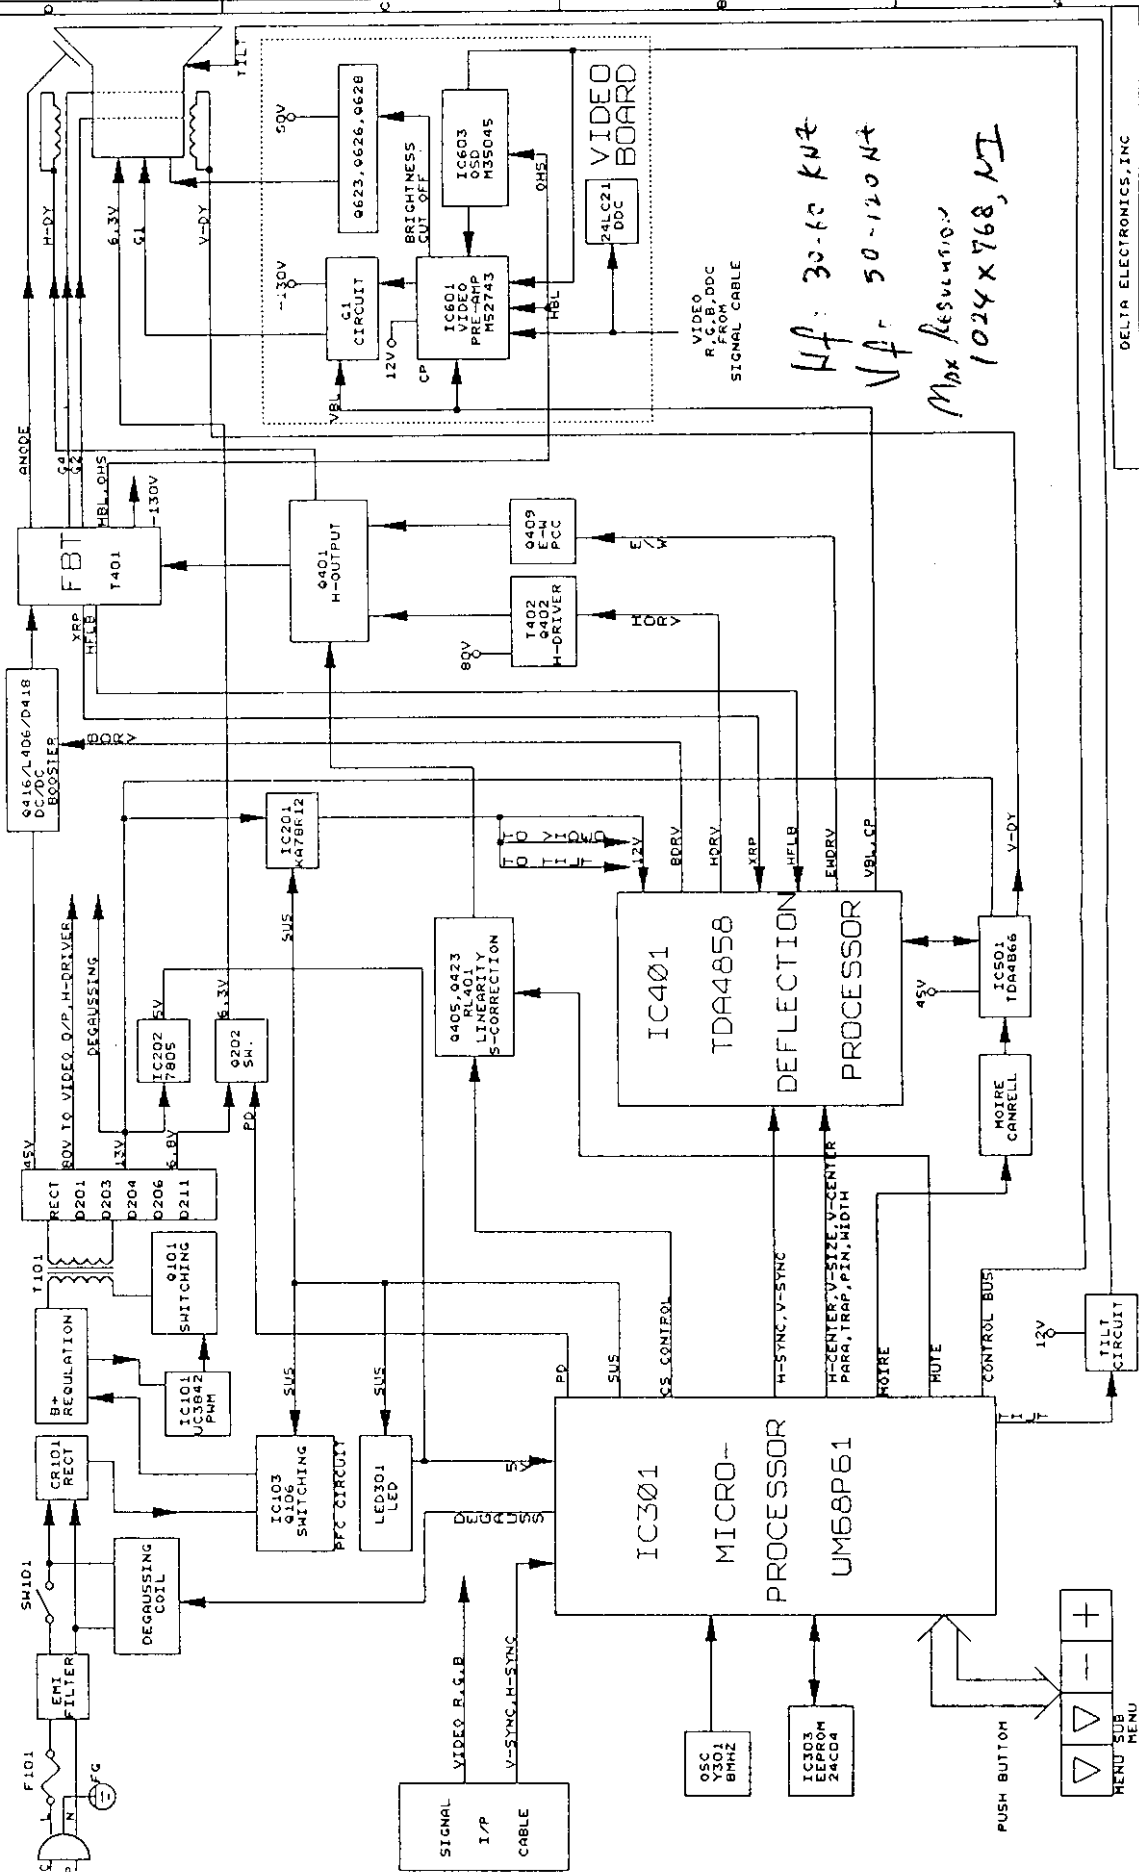

Block Diagram

(Please refer to next page for details)

15C32A0W/15C32A08 COLOR MONITOR BLOCK DIAGRAM

Hf: 30-40 kHz
Vf: 50-120 Hz
Max Resolution: 1024 x 768, NT

REV	1
Size Document Number	2970007701
Date	May 27, 1998
Sheet	2 of 8

DELTA ELECTRONICS, INC

15C32A0W/15C32A08