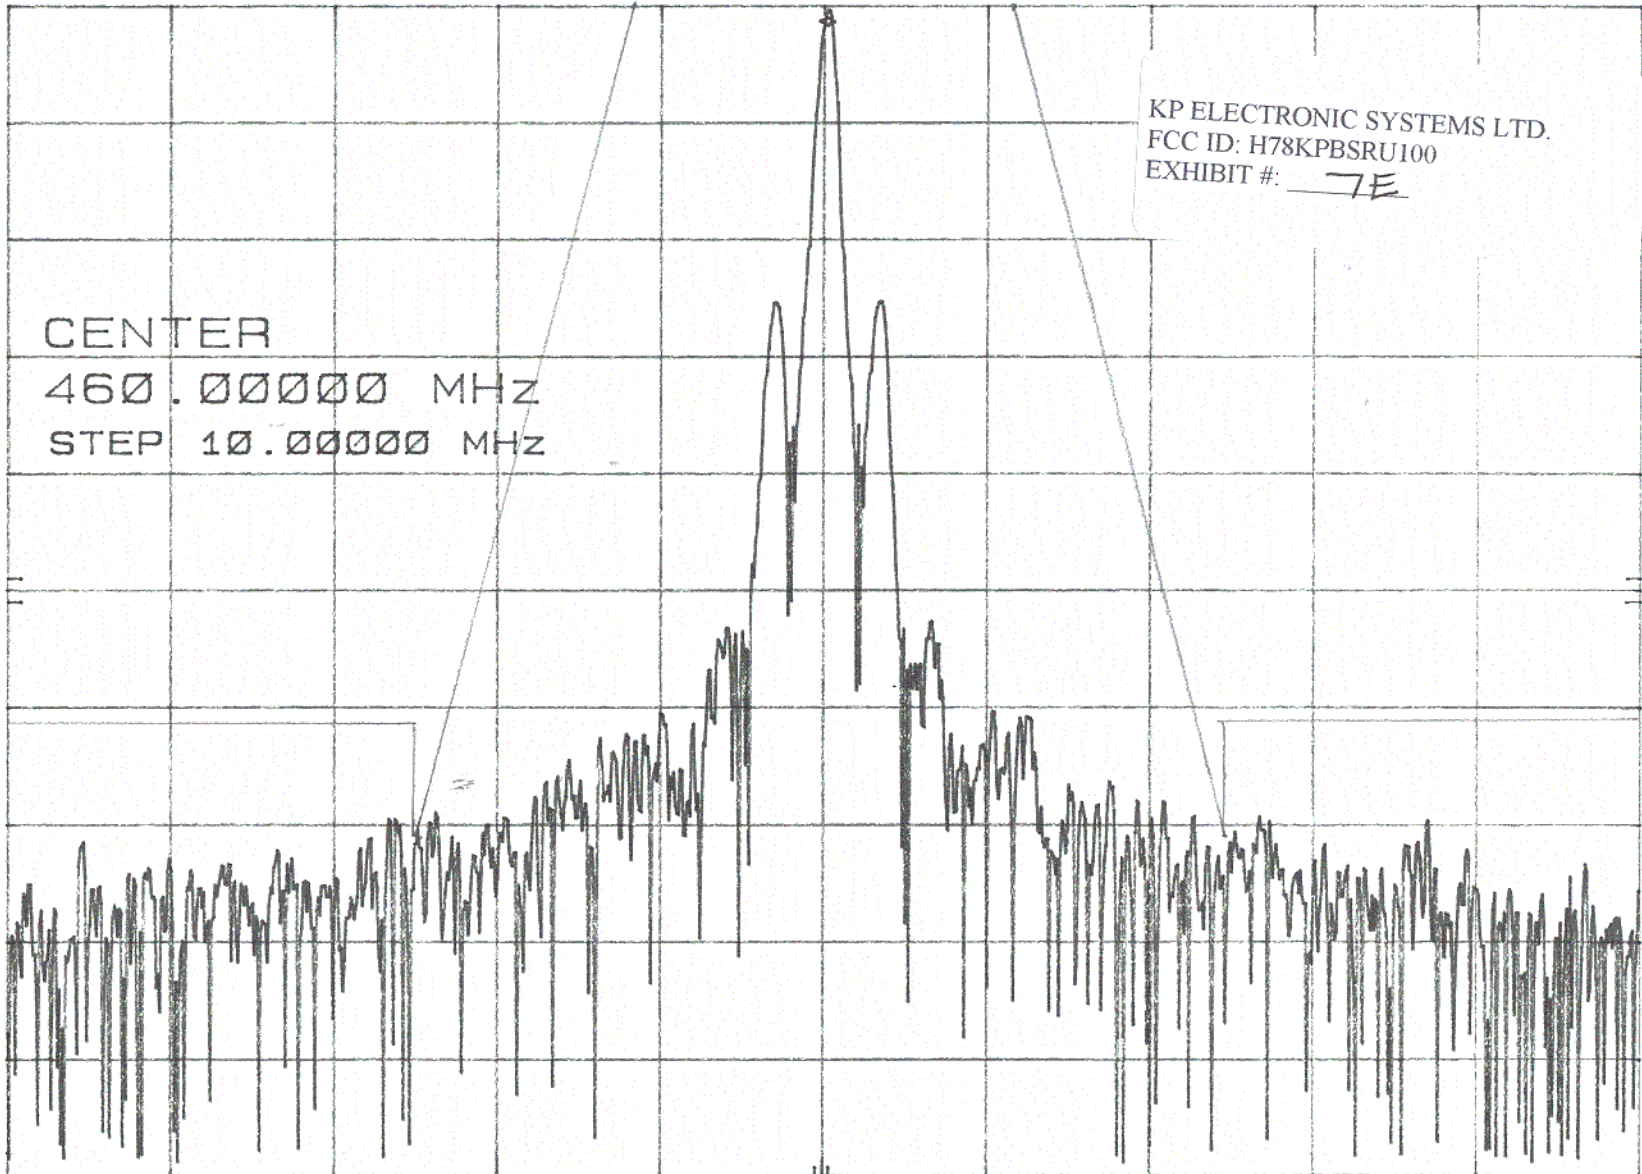

1500 Hz TONE, 600 Hz DEV, .1vpp

MKR 460.00005 MHz
75.70 dB μ V

hp REF 77.0 dB μ V ATTEN 10 dB +0 dB

10 dB/

OFFSET
-20.0
dB

CENTER
460.00000 MHz
STEP 10.00000 MHz

KP ELECTRONIC SYSTEMS LTD.
FCC ID: H78KPBSRU100
EXHIBIT #: 7E

CENTER 460.00000 MHz SPAN 50.00 kHz
RES BW 300 Hz VBW 100 kHz SWP 1.0 sec