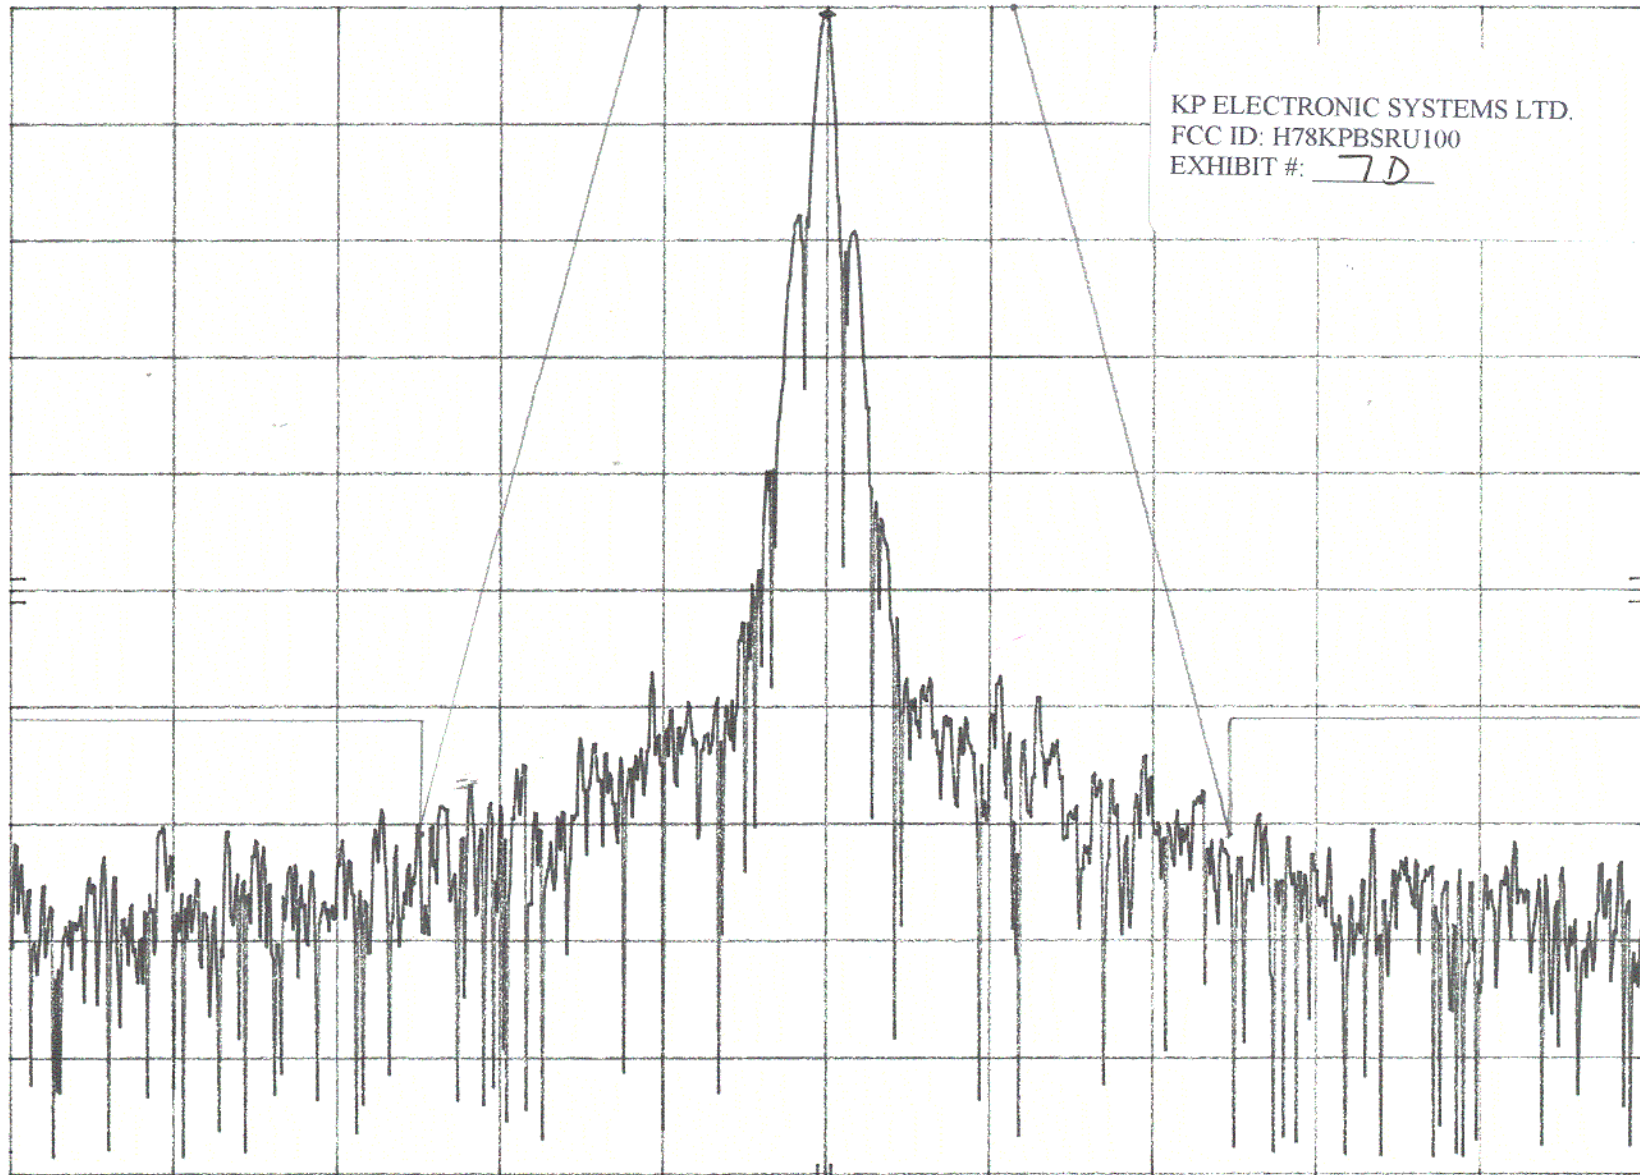

900 Hz TONE, 600 Hz DEV, .1 vpp

MKR 459.99995 MHz  
76.40 dB $\mu$ V

hp REF 77.0 dB $\mu$ V ATTEN 10 dB +0 dB

10 dB/

OFFSET  
-20.0  
dB

KP ELECTRONIC SYSTEMS LTD.  
FCC ID: H78KPBSRU100  
EXHIBIT #: 7D

CENTER 460.00000 MHz  
RES BW 300 Hz

VBW 30 kHz

SPAN 50.00 kHz  
SWP 1.0 sec