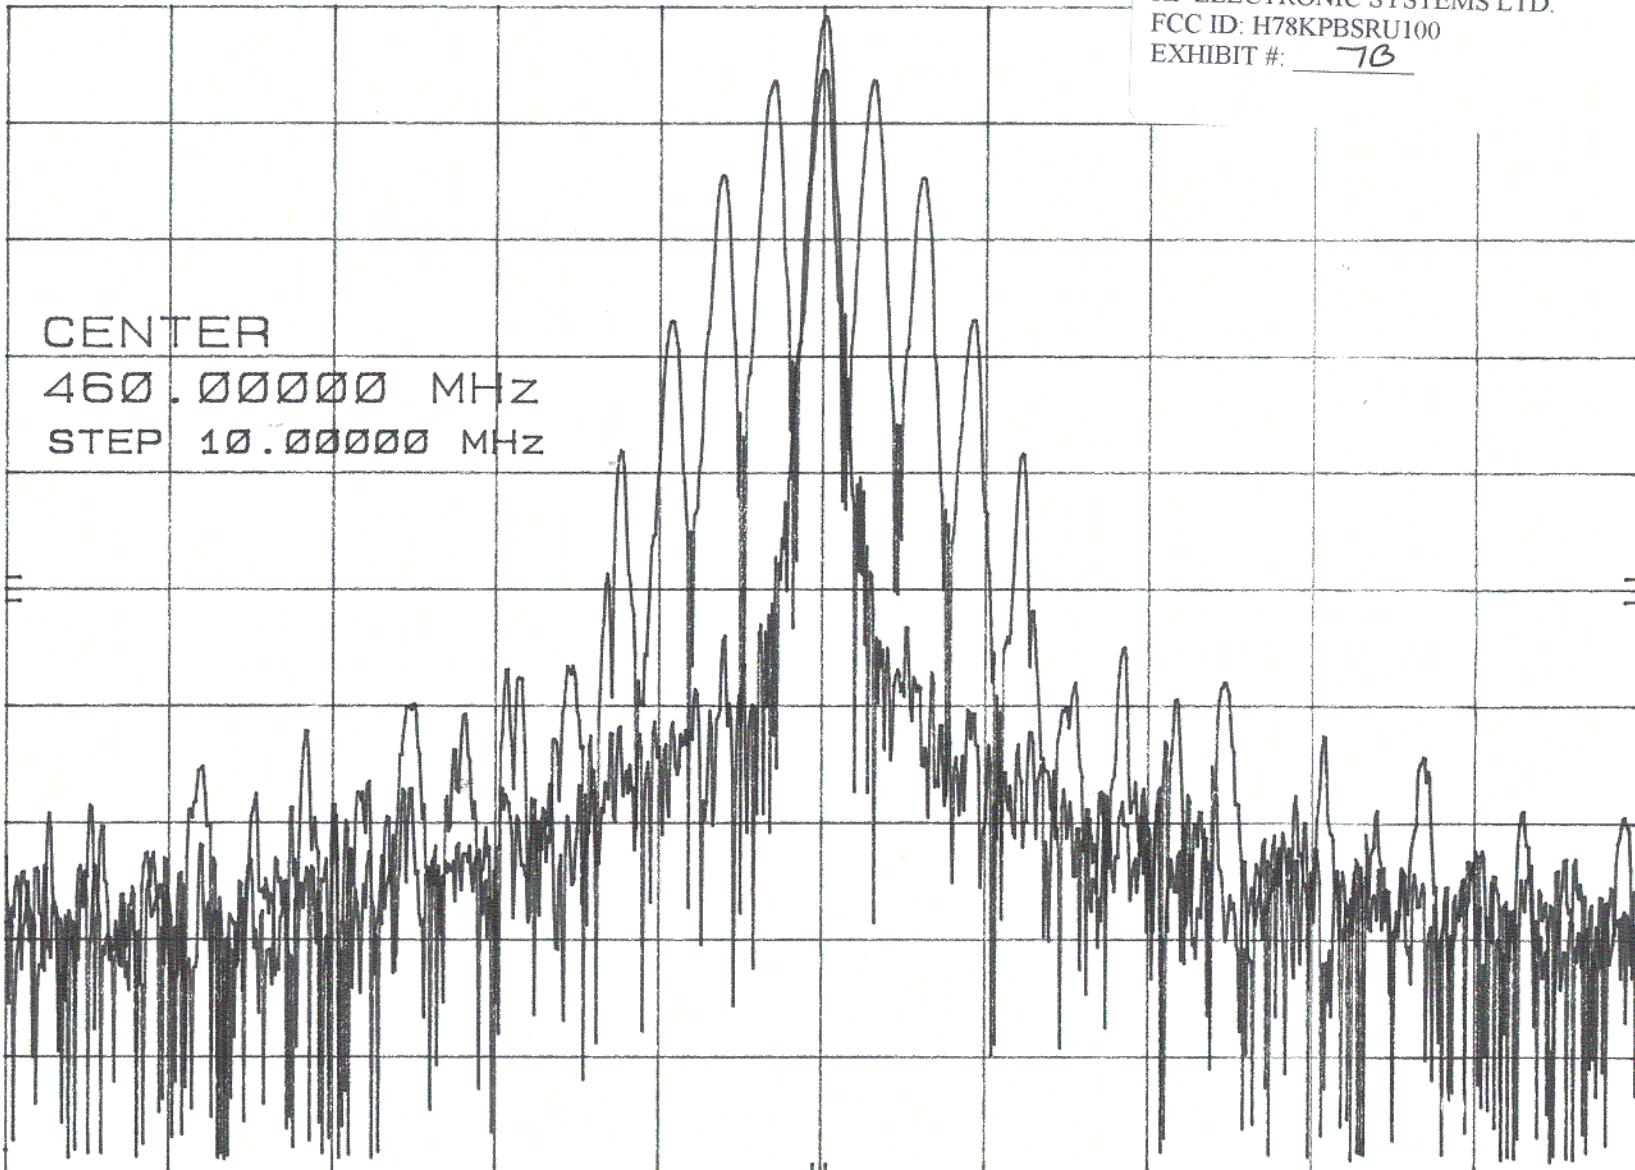

hp REF 77.0 dB μ V ATTEN 10 dB +0 dB

KP ELECTRONIC SYSTEMS LTD.
FCC ID: H78KPBSRU100
EXHIBIT #: 7B

10 dB/

OFFSET
-20.0
dB

CENTER
460.00000 MHz
STEP 10.00000 MHz

CENTER 460.00000 MHz
RES BW 300 Hz

VBW 100 kHz

SPAN 50.00 kHz
SWP 1.0 sec