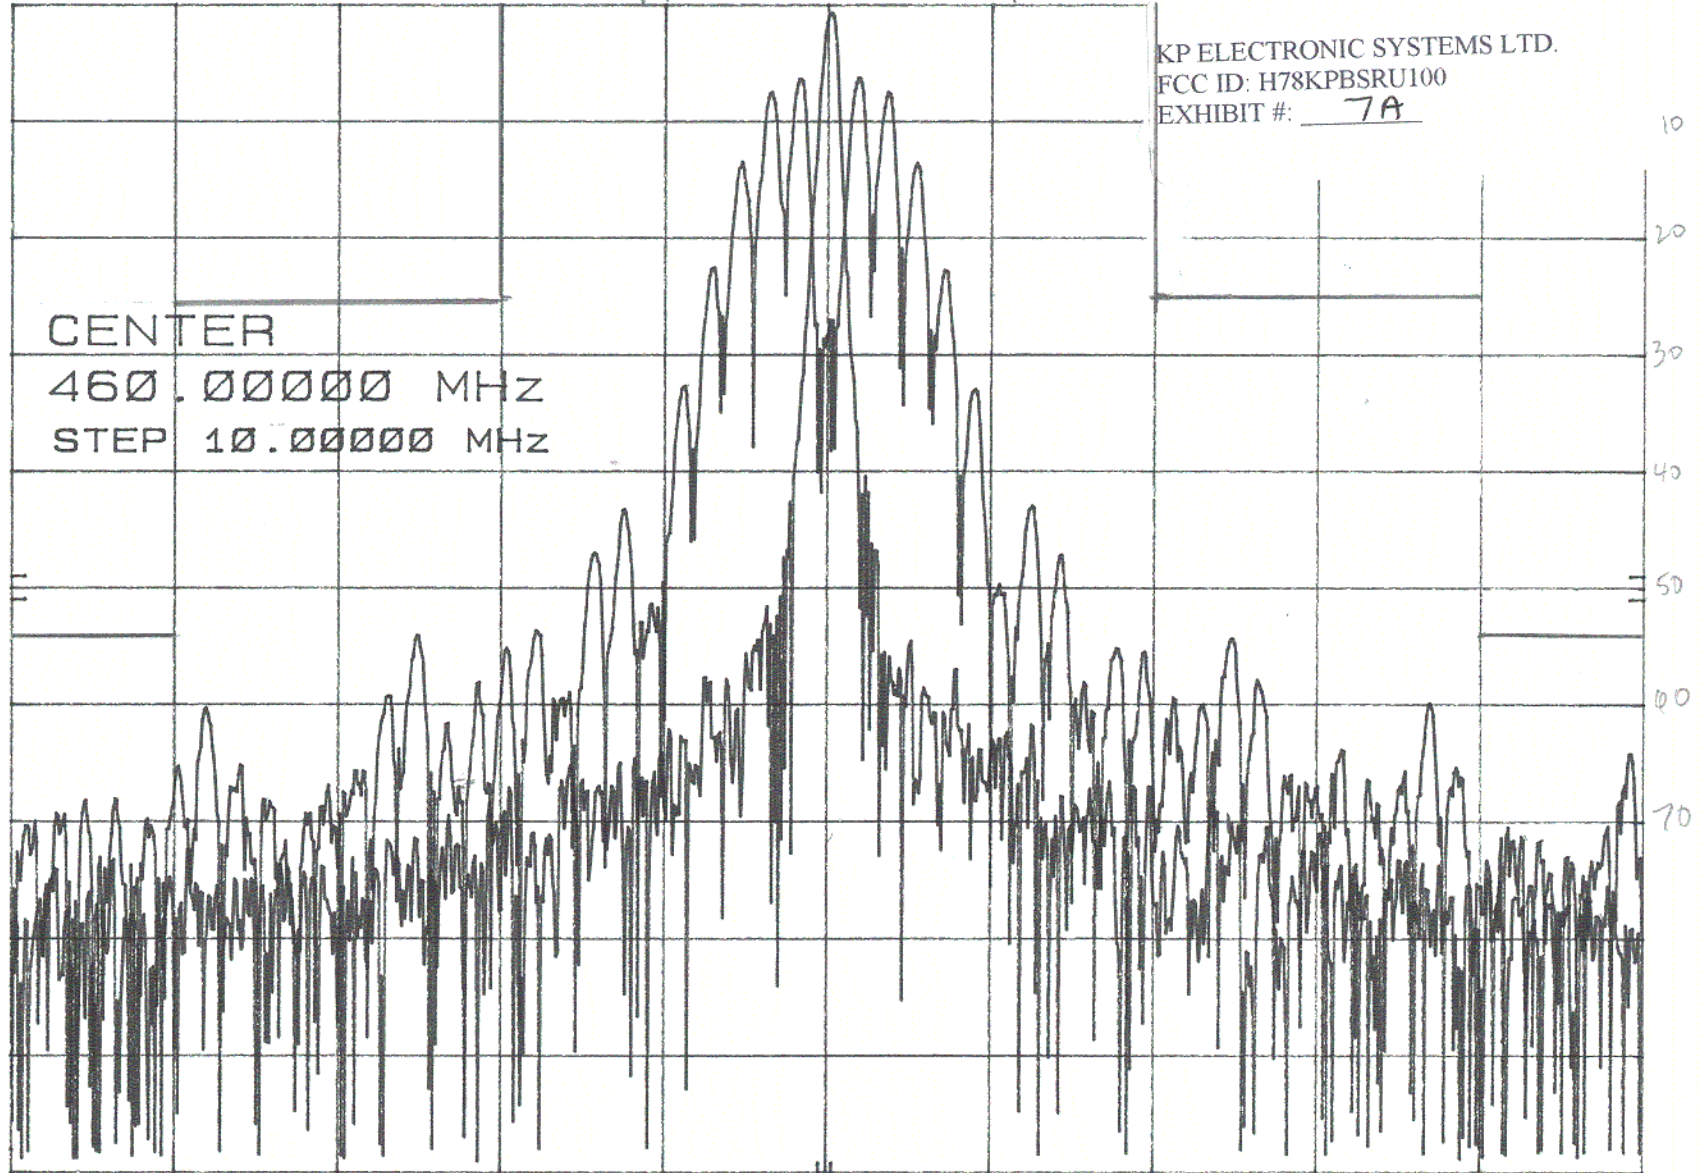

900 Hz TONE + CW - 2.5k DEVIATION

hp REF 77.0 dB μ V ATTEN 10 dB +0 dB

10 dB/

OFFSET
-20.0
dB

KP ELECTRONIC SYSTEMS LTD.
FCC ID: H78KPBSRU100
EXHIBIT #: 7A

CENTER
460.00000 MHz
STEP 10.00000 MHz

CENTER 460.00000 MHz
RES BW 300 Hz

VBW 100 kHz

SPAN 50.00 kHz
SWP 1.0 sec