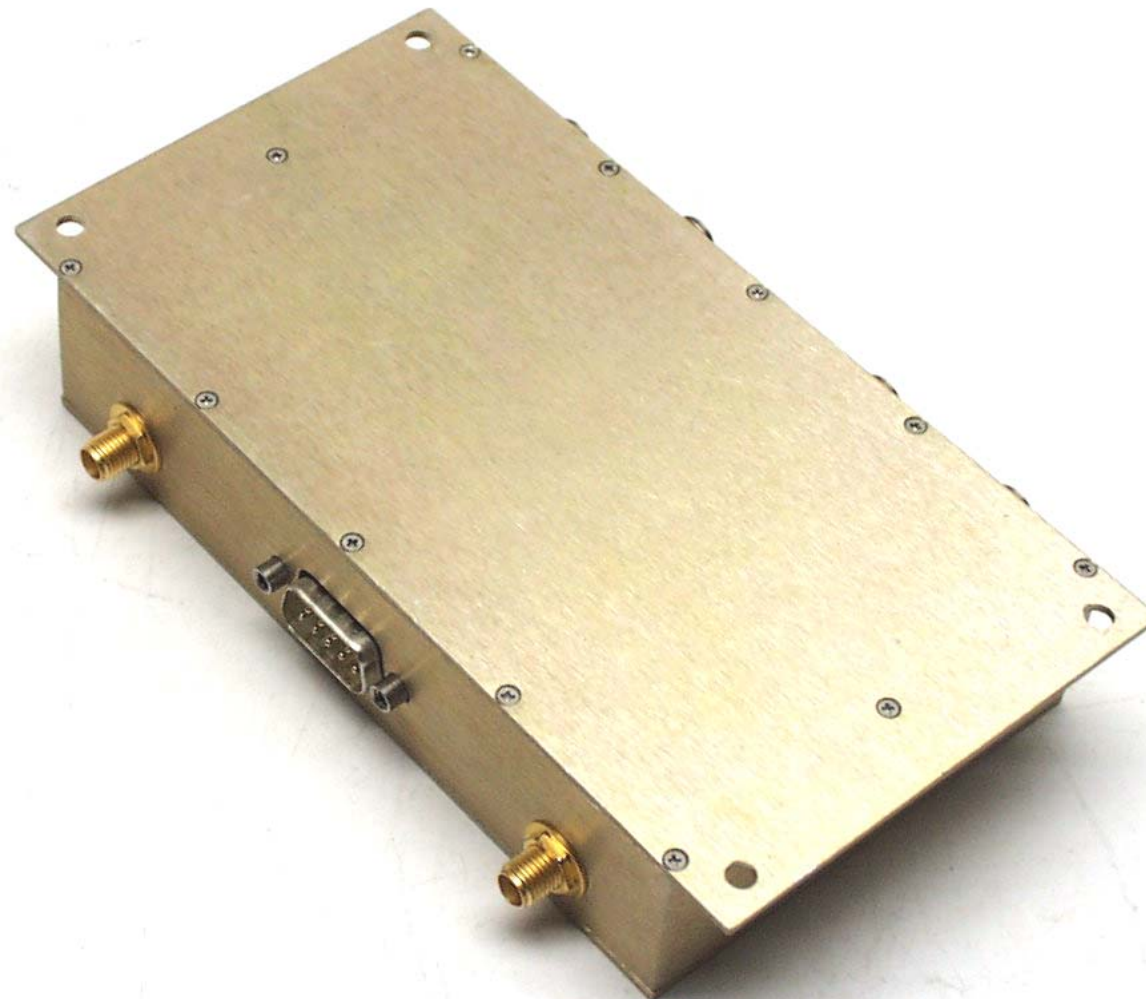

**ANNEX 3 - INTERNAL PHOTOGRAPHS OF Kaval Head End RF Module, Model No.: LNKFIB-H04
FCC ID: H6M-US900P**

Photo # 1

**ANNEX 3 - INTERNAL PHOTOGRAPHS OF Kaval Head End RF Module, Model No.: LNKFIB-H04
FCC ID: H6M-US900P**