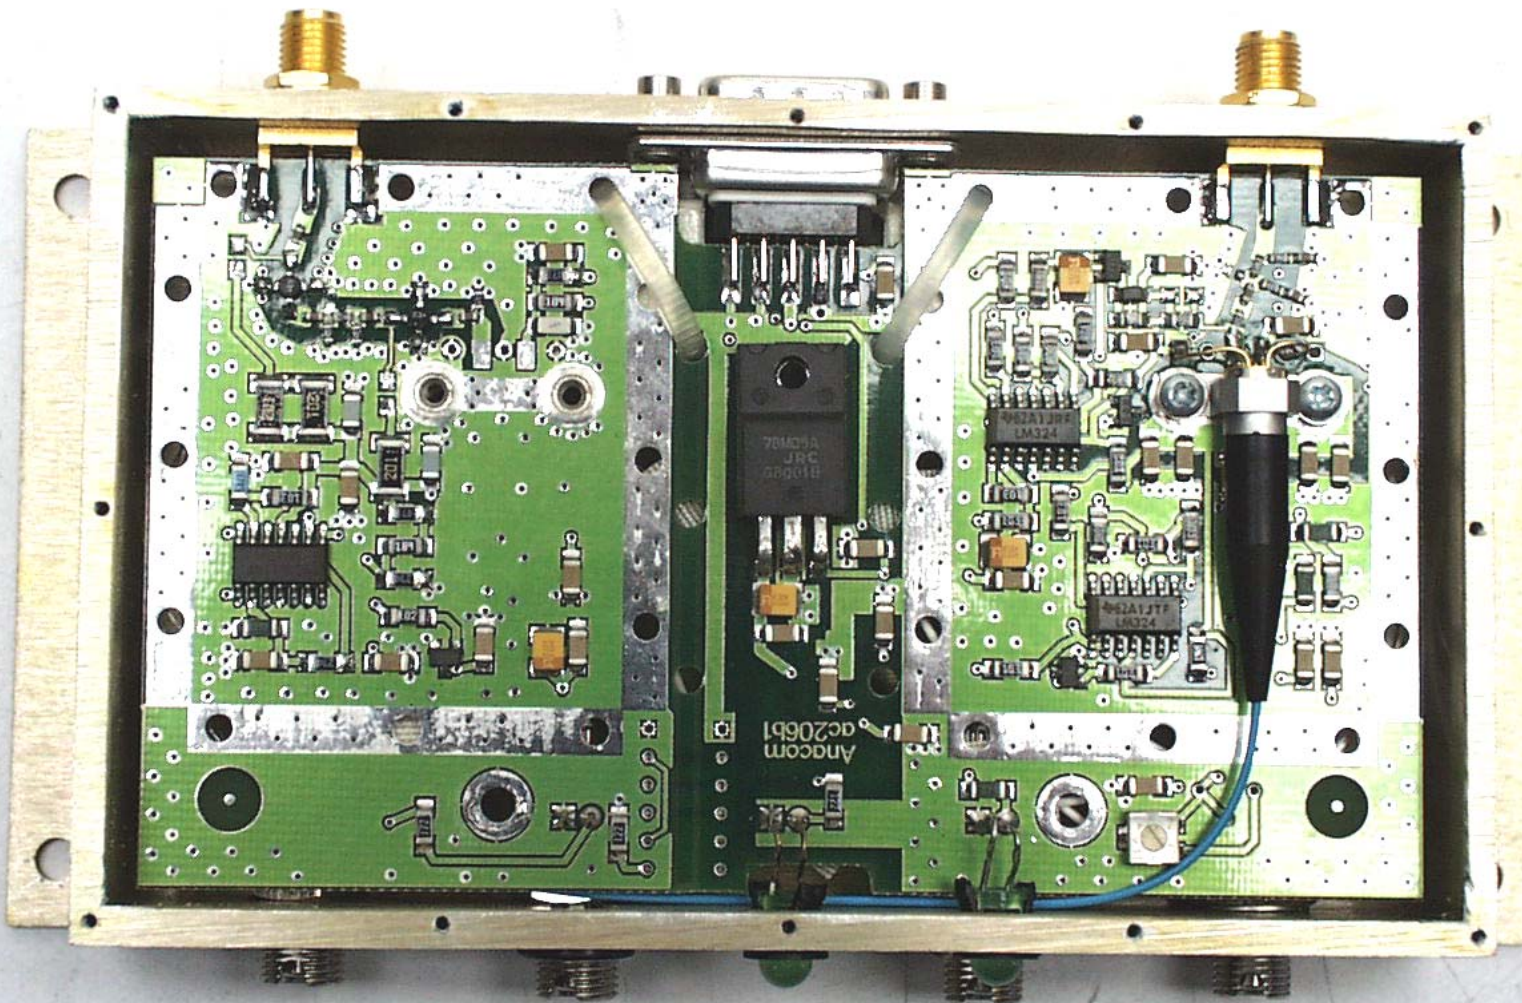

**ANNEX 3 - INTERNAL PHOTOGRAPHS OF Kaval Head End RF Module, Model No.: LNKFIB-H04
FCC ID: H6M-US900P**

Photo # 1

**ANNEX 3 - INTERNAL PHOTOGRAPHS OF Kaval Head End RF Module, Model No.: LNKFIB-H04
FCC ID: H6M-US900P**

Photo # 10