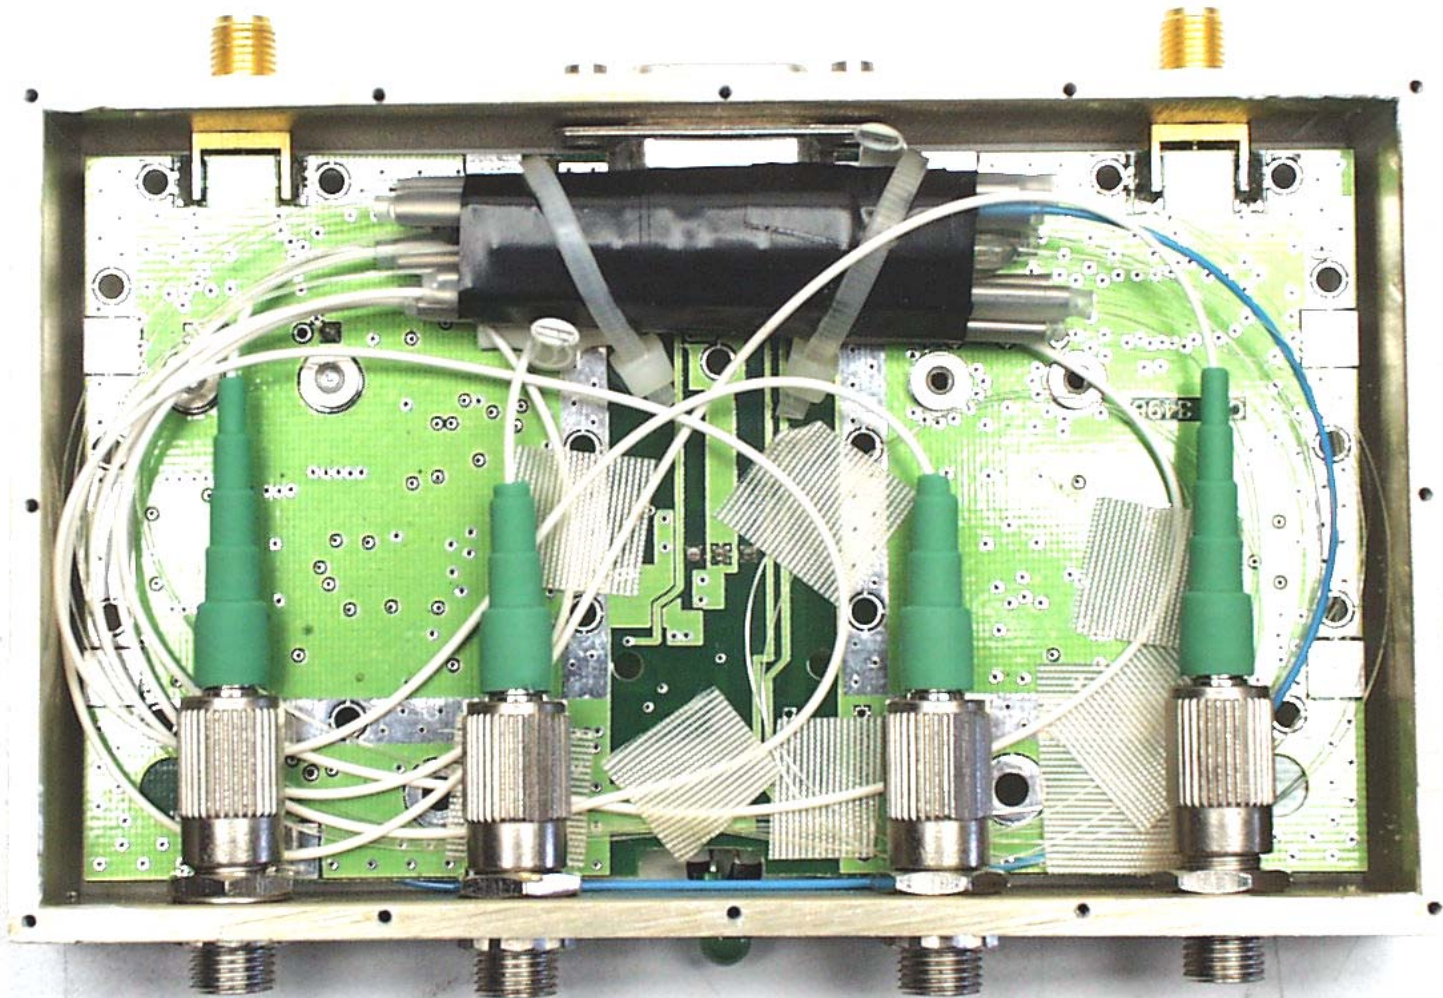

**ANNEX 3 - INTERNAL PHOTOGRAPHS OF Kaval Head End RF Module, Model No.: LNKFIB-H04
FCC ID: H6M-US900P**

Photo # 1

**ANNEX 3 - INTERNAL PHOTOGRAPHS OF Kaval Head End RF Module, Model No.: LNKFIB-H04
FCC ID: H6M-US900P**

Photo # 10