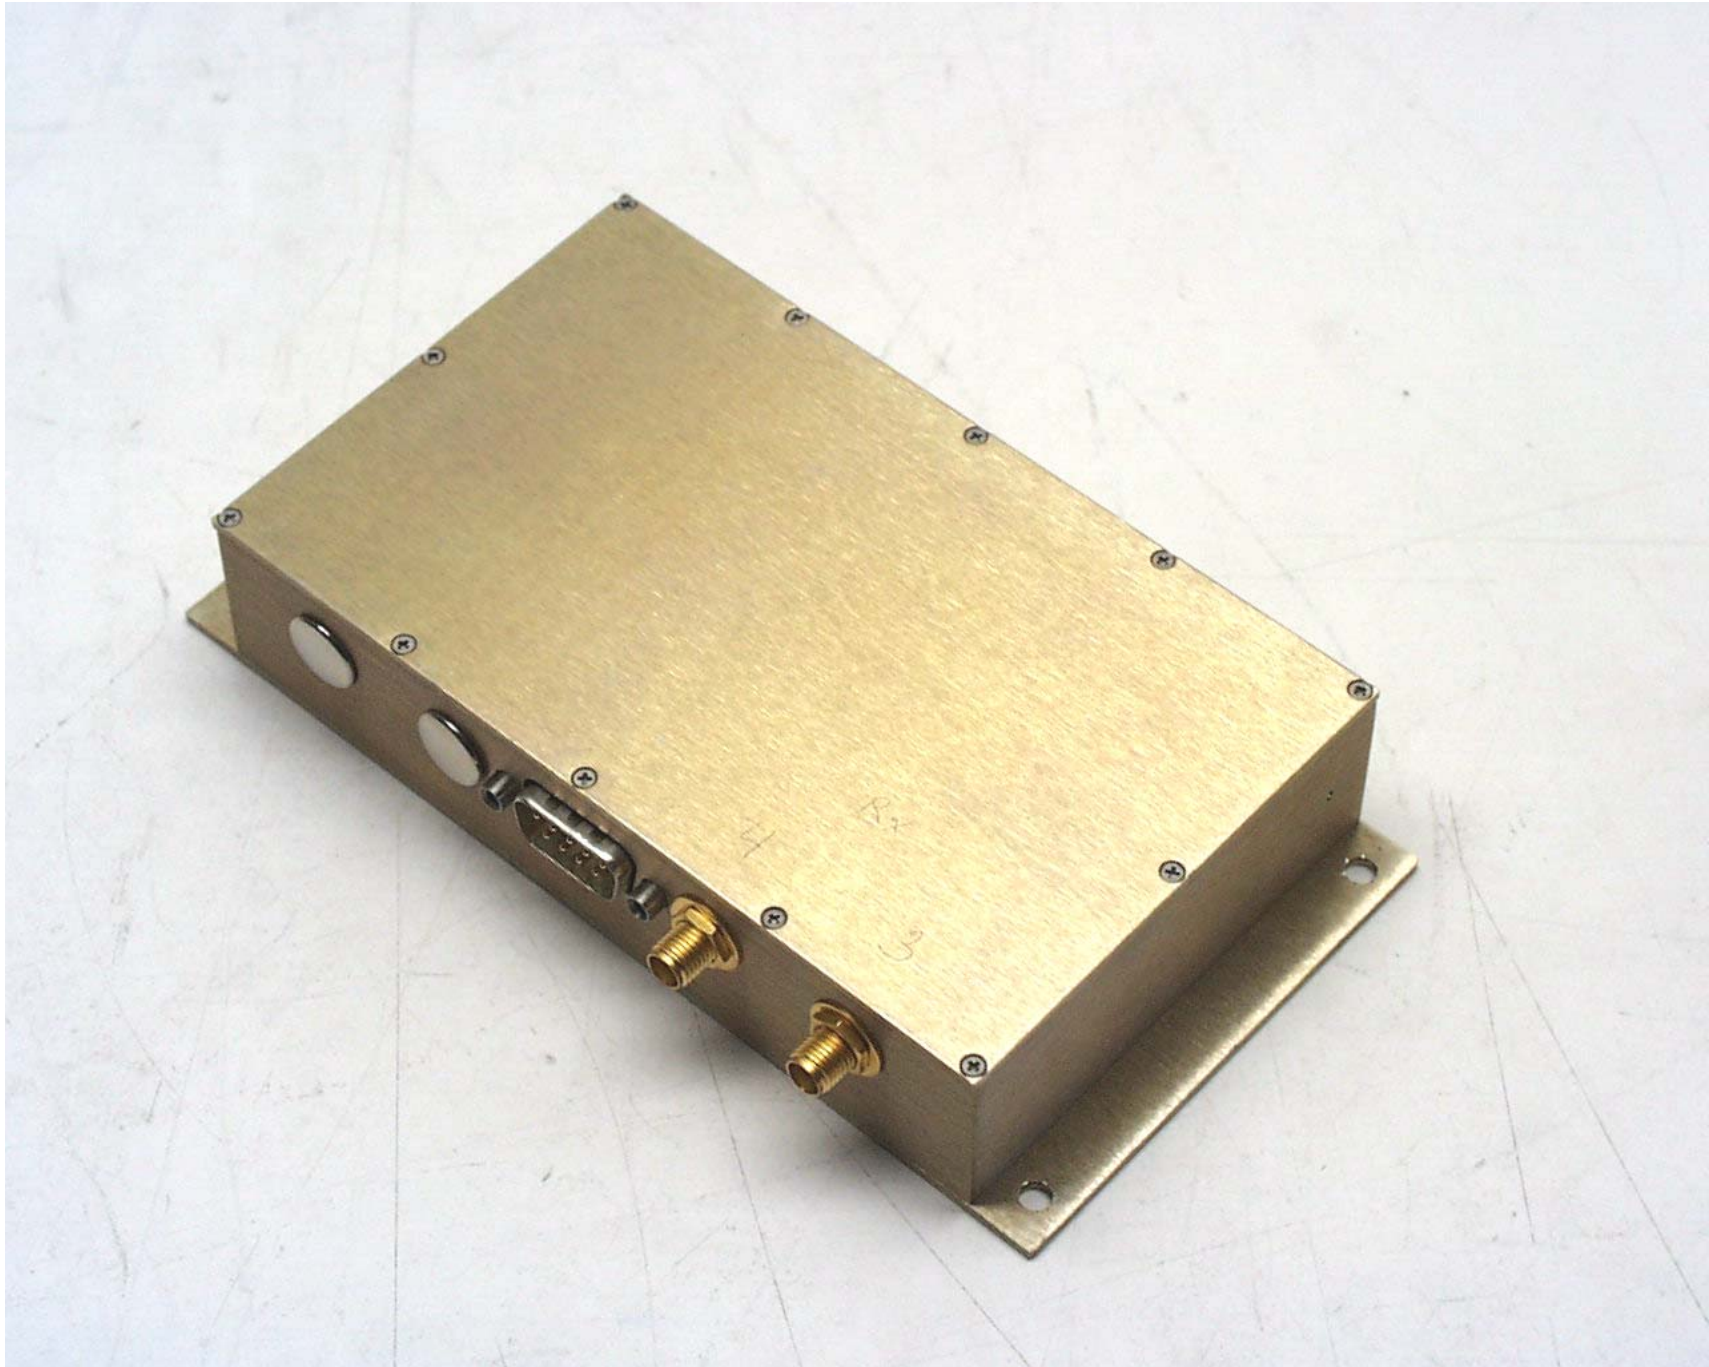

**ANNEX 3 - INTERNAL PHOTOGRAPHS OF Kaval Head End RF Module, Model No.: LNKFIB-H04
FCC ID: H6M-US900P**

Photo # 1

**ANNEX 3 - INTERNAL PHOTOGRAPHS OF Kaval Head End RF Module, Model No.: LNKFIB-H04
FCC ID: H6M-US900P**

Photo # 10