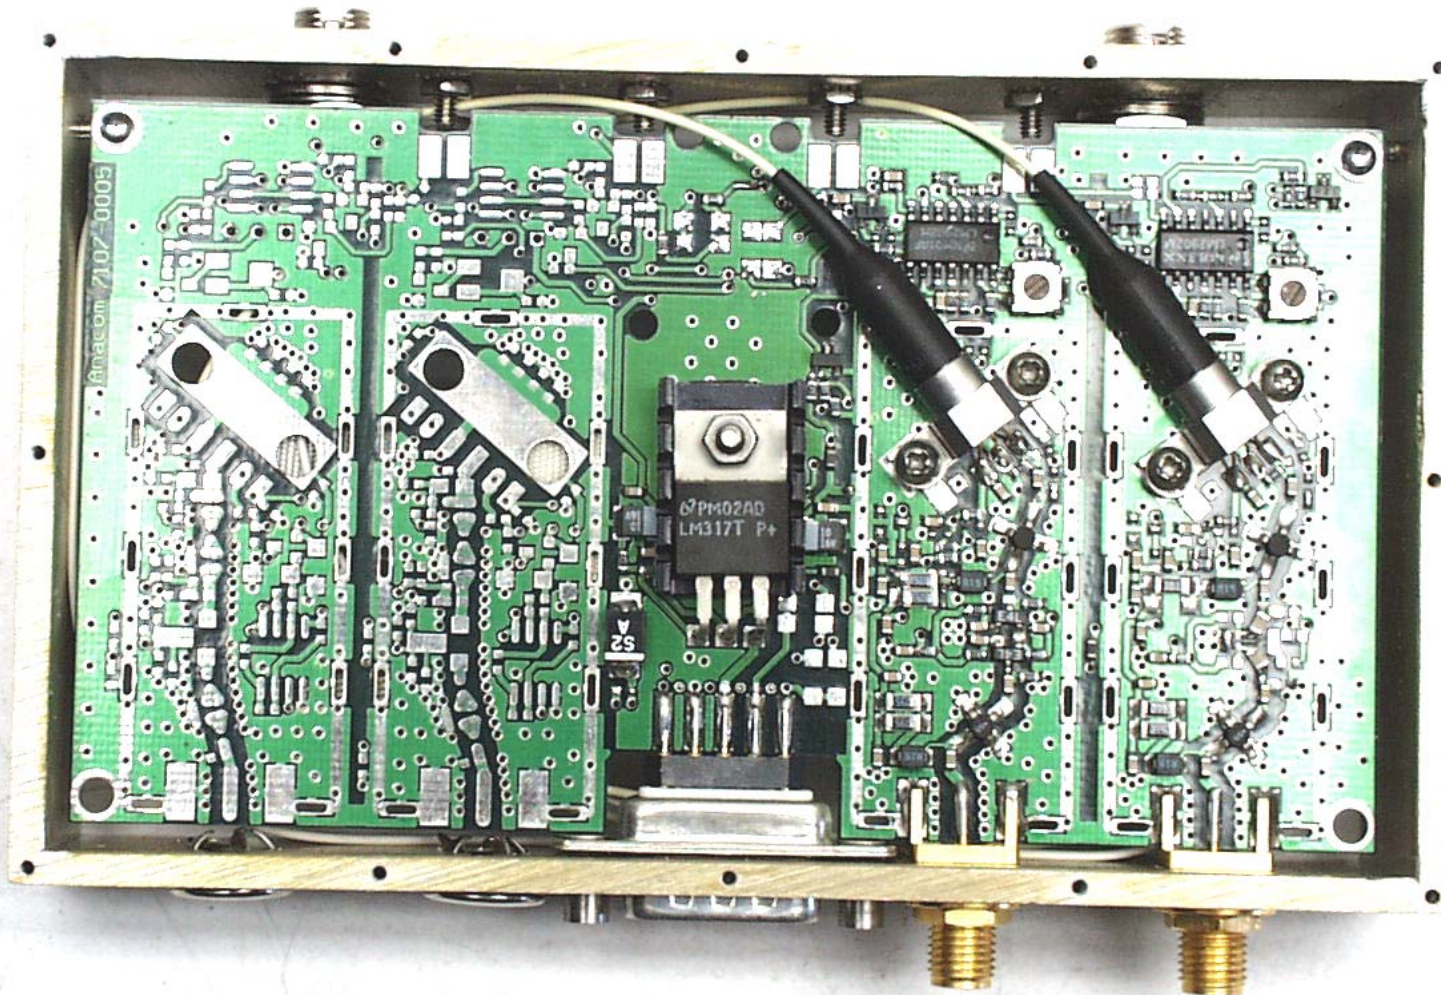

**ANNEX 3 - INTERNAL PHOTOGRAPHS OF Kaval Head End RF Module, Model No.: LNKFIB-H04
FCC ID: H6M-US900P**

Photo # 1

**ANNEX 3 - INTERNAL PHOTOGRAPHS OF Kaval Head End RF Module, Model No.: LNKFIB-H04
FCC ID: H6M-US900P**