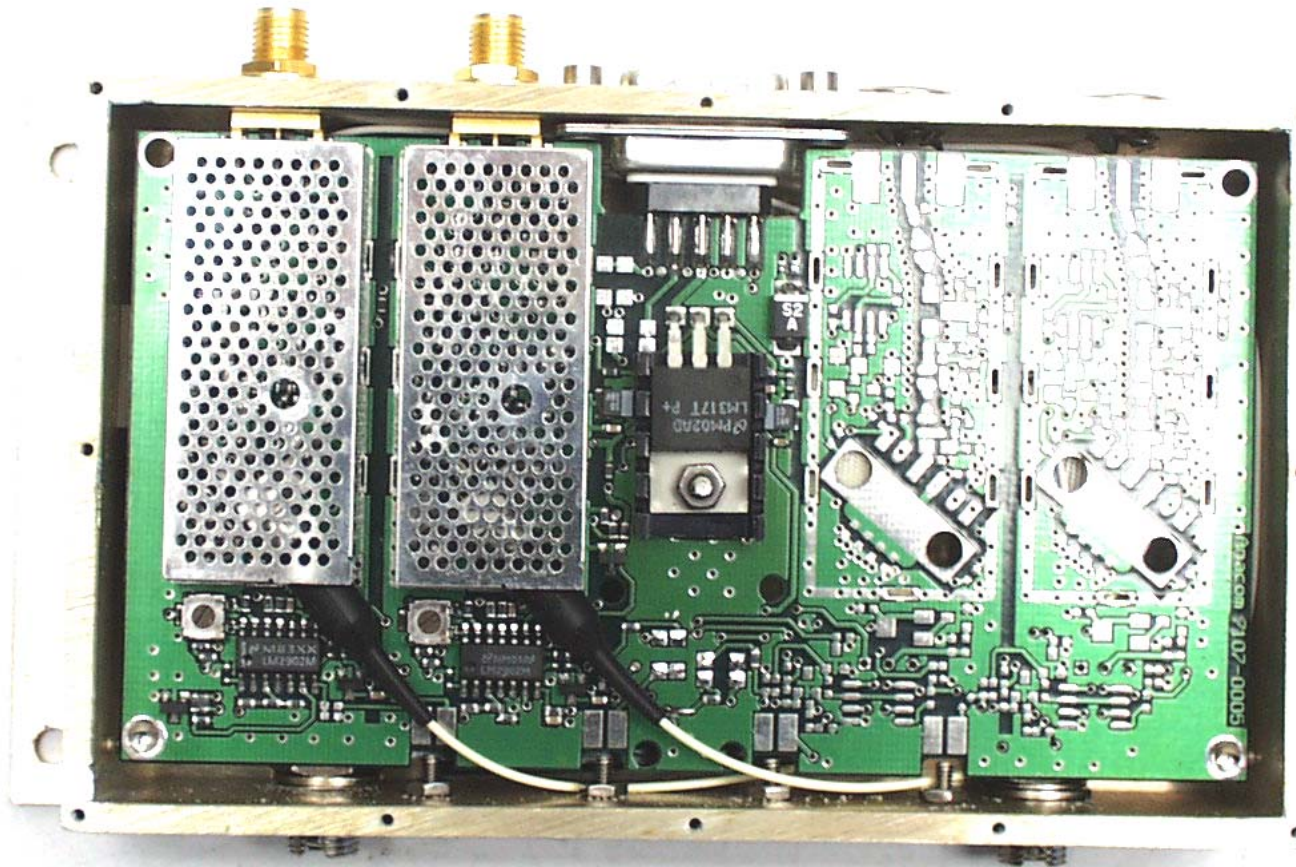

**ANNEX 3 - INTERNAL PHOTOGRAPHS OF Kaval Head End RF Module, Model No.: LNKFIB-H04
FCC ID: H6M-US900P**

Photo # 1

**ANNEX 3 - INTERNAL PHOTOGRAPHS OF Kaval Head End RF Module, Model No.: LNKFIB-H04
FCC ID: H6M-US900P**