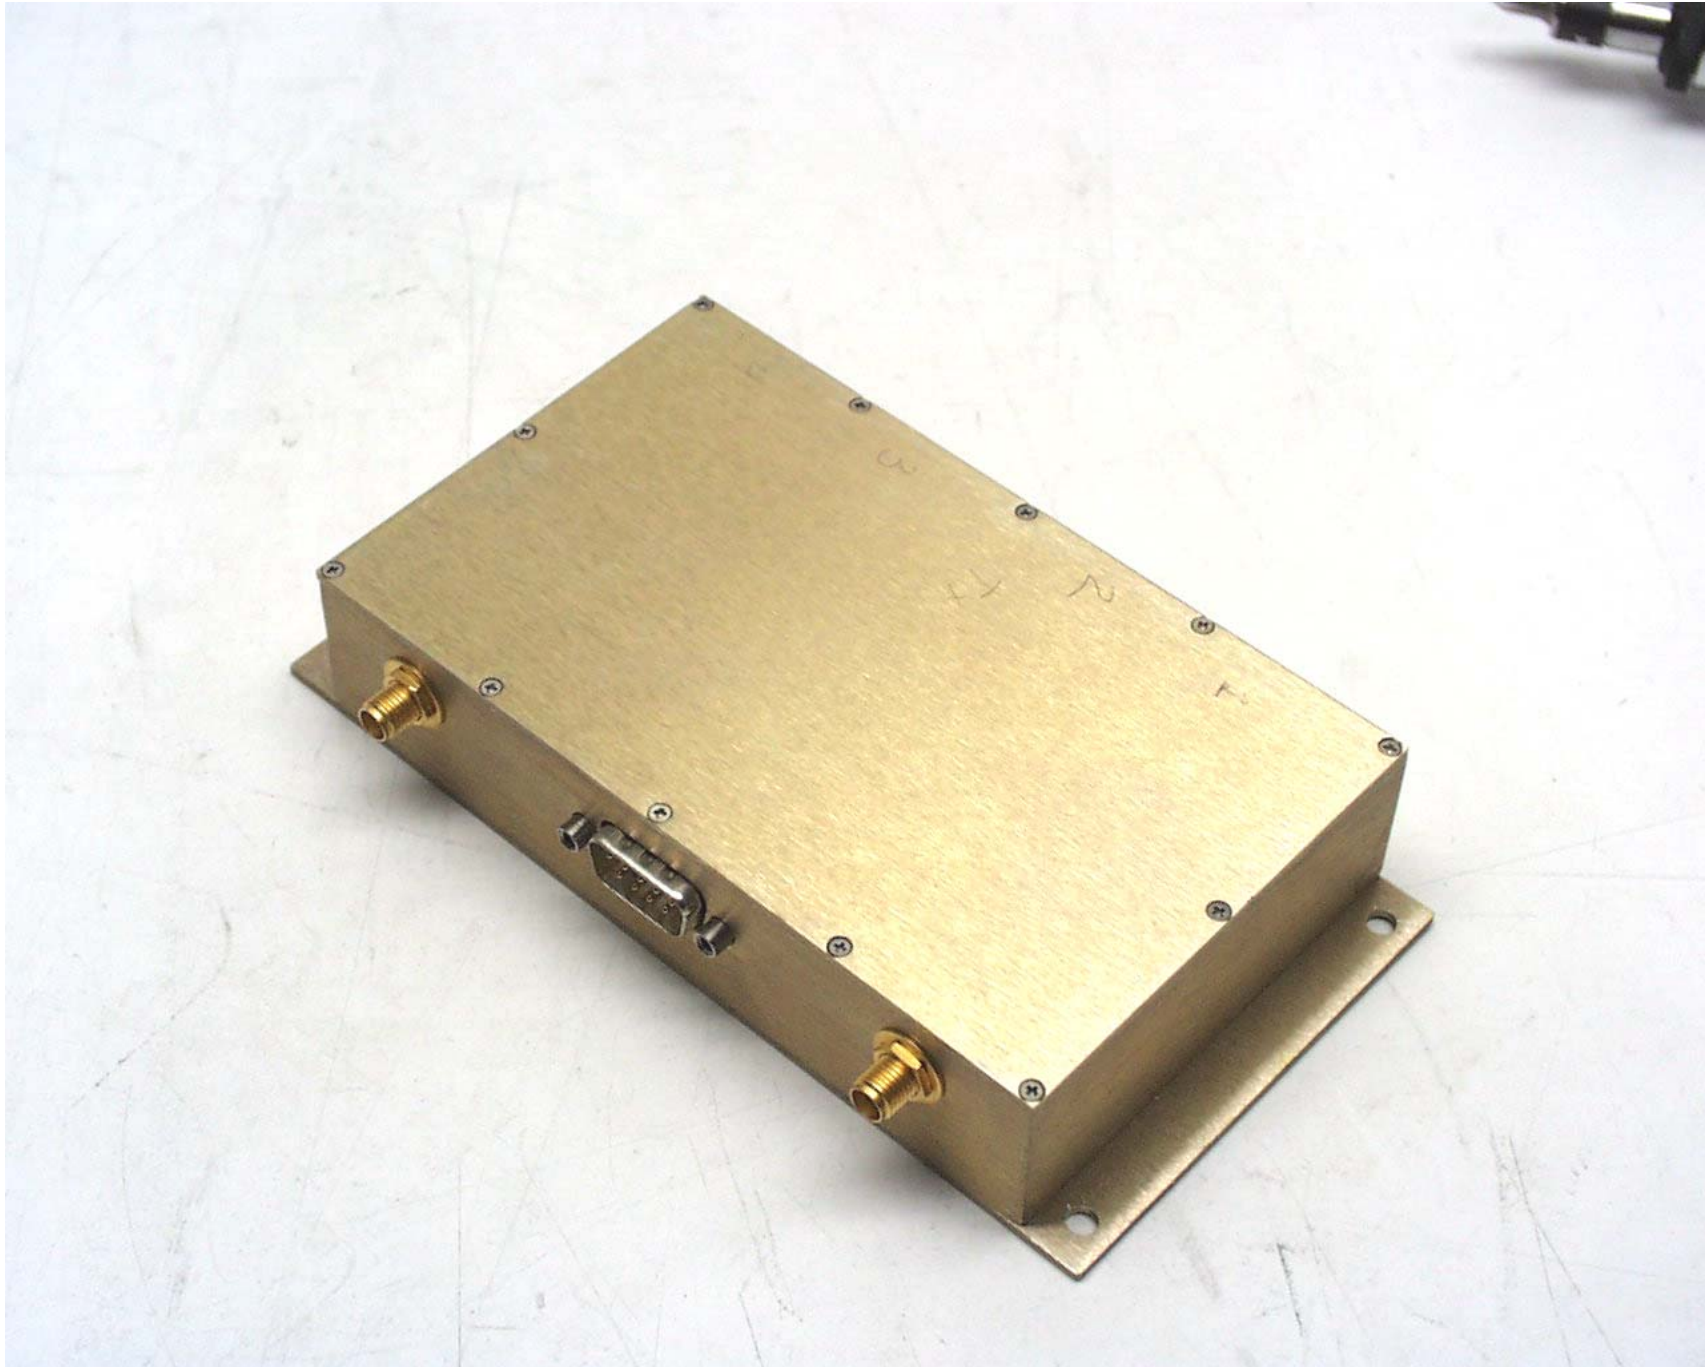

**ANNEX 3 - INTERNAL PHOTOGRAPHS OF Kaval Head End RF Module, Model No.: LNKFIB-H04
FCC ID: H6M-US900P**

Photo # 1

**ANNEX 3 - INTERNAL PHOTOGRAPHS OF Kaval Head End RF Module, Model No.: LNKFIB-H04
FCC ID: H6M-US900P**