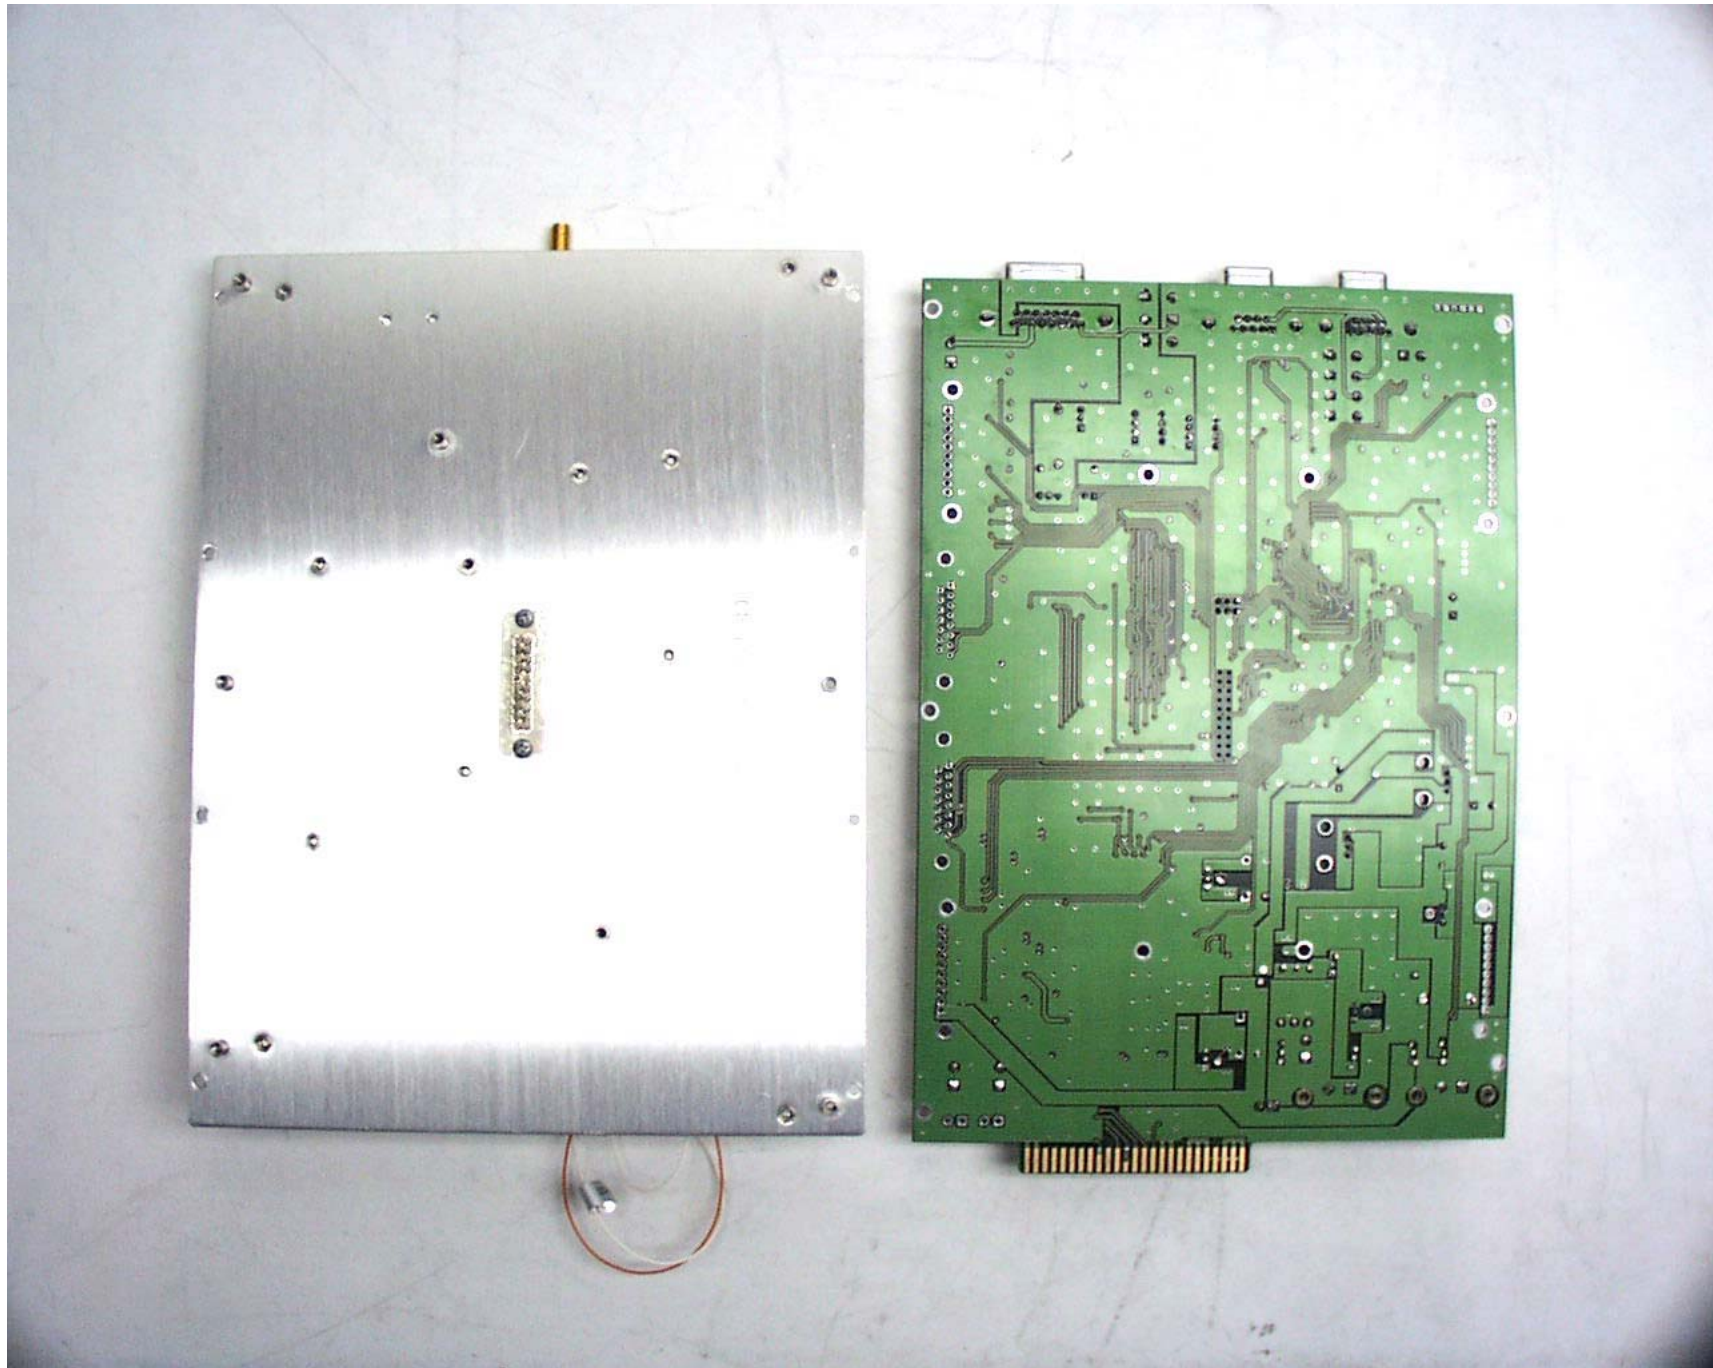

**ANNEX 3 - INTERNAL PHOTOGRAPHS OF Kaval Remote RF Module, Model No.: US800TP**  
FCC ID: H6M-US800TP  
IC: 1541A-US800TP

Photo # 11

**ANNEX 3 - INTERNAL PHOTOGRAPHS OF Kaval Remote RF Module, Model No.: US800TP**  
FCC ID: H6M-US800TP  
IC: 1541A-US800TP

Photo # 12

**ANNEX 3 - INTERNAL PHOTOGRAPHS OF Kaval Remote RF Module, Model No.: US800TP**  
FCC ID: H6M-US800TP  
IC: 1541A-US800TP

Photo # 14

**ANNEX 3 - INTERNAL PHOTOGRAPHS OF Kaval Remote RF Module, Model No.: US800TP**  
FCC ID: H6M-US800TP  
IC: 1541A-US800TP