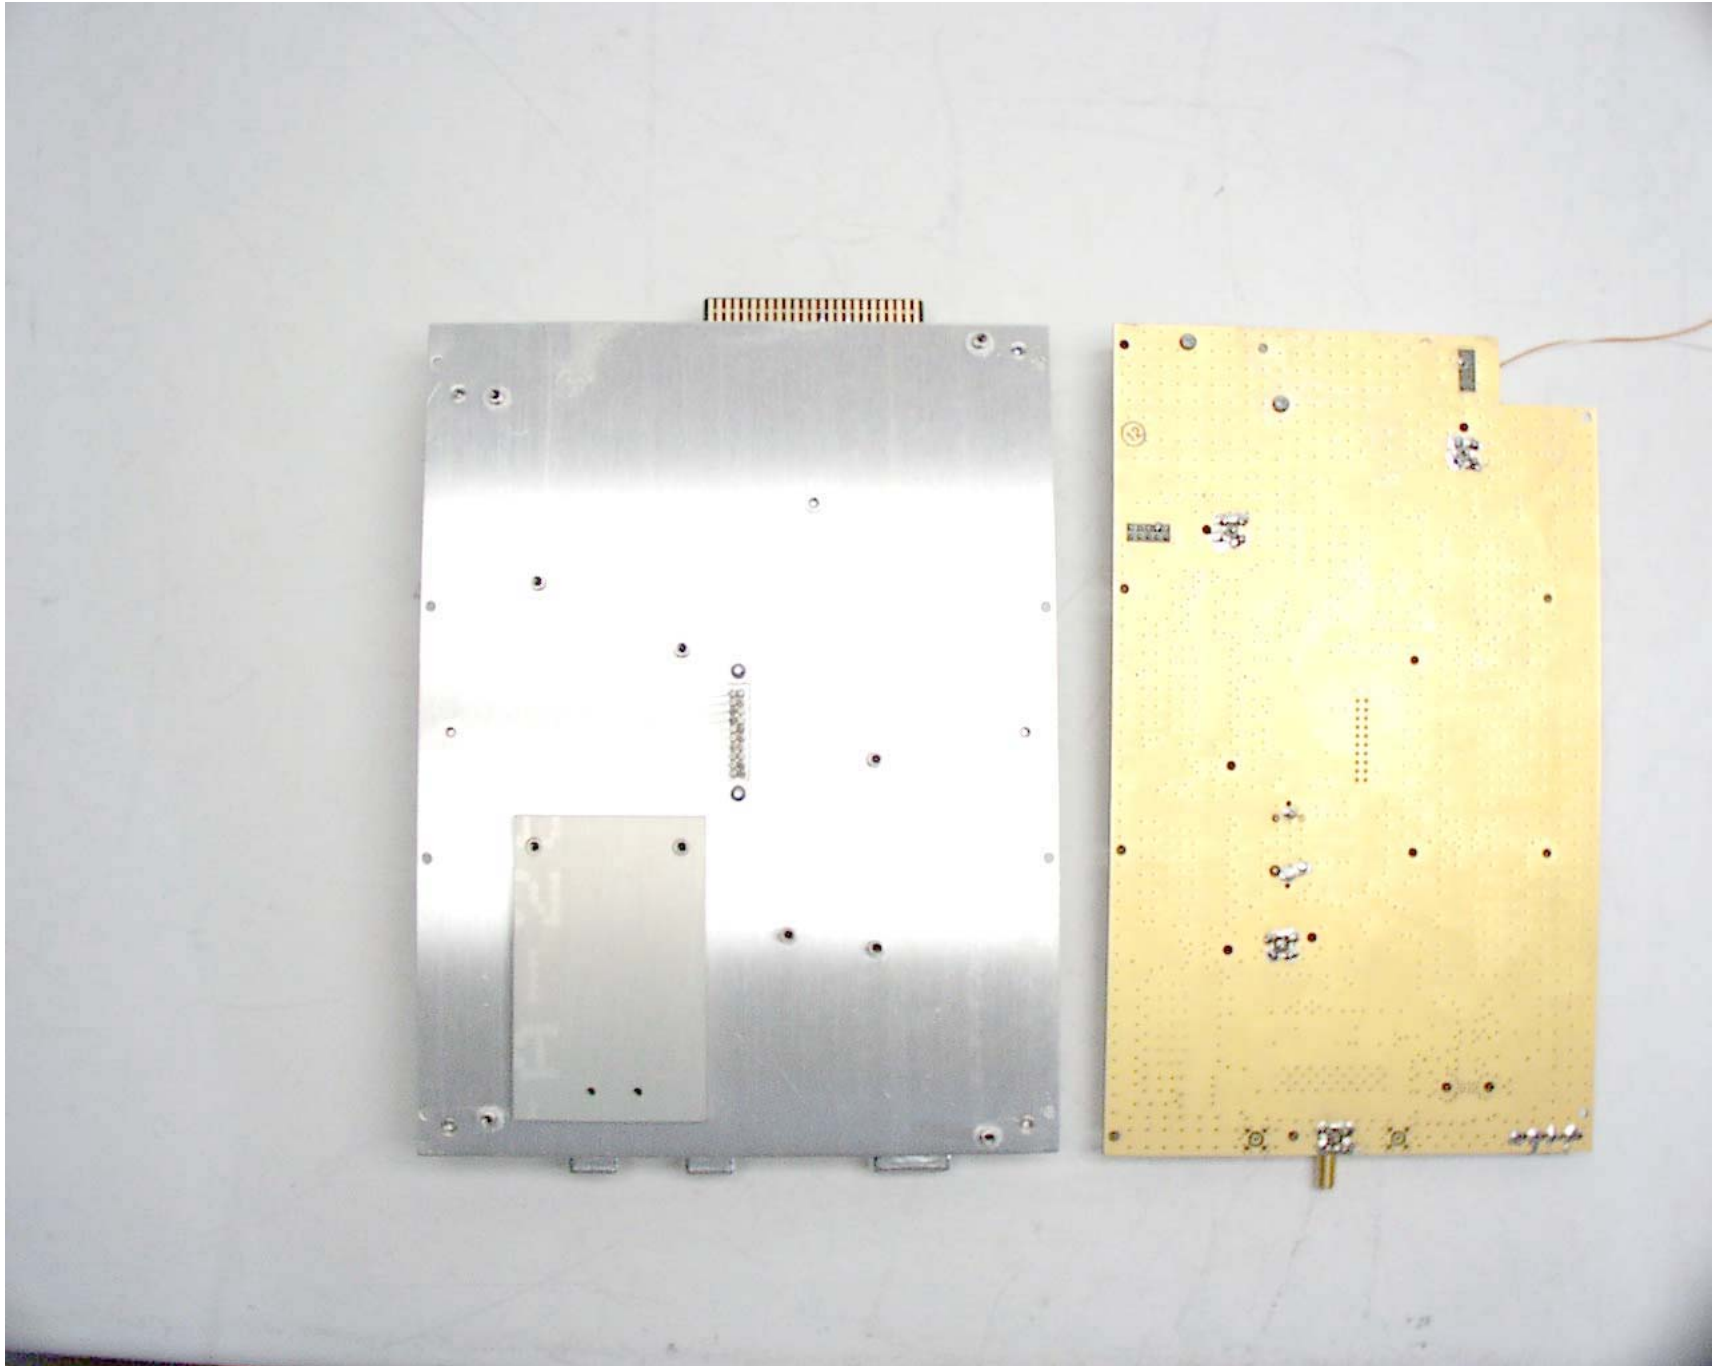

**ANNEX 3 - INTERNAL PHOTOGRAPHS OF Kaval Remote RF Module, Model No.: US800TP**  
FCC ID: H6M-US800TP  
IC: 1541A-US800TP

Photo # 11

**ANNEX 3 - INTERNAL PHOTOGRAPHS OF Kaval Remote RF Module, Model No.: US800TP**  
FCC ID: H6M-US800TP  
IC: 1541A-US800TP

Photo # 12

**ANNEX 3 - INTERNAL PHOTOGRAPHS OF Kaval Remote RF Module, Model No.: US800TP**  
FCC ID: H6M-US800TP  
IC: 1541A-US800TP

Photo # 14

**ANNEX 3 - INTERNAL PHOTOGRAPHS OF Kaval Remote RF Module, Model No.: US800TP**  
FCC ID: H6M-US800TP  
IC: 1541A-US800TP