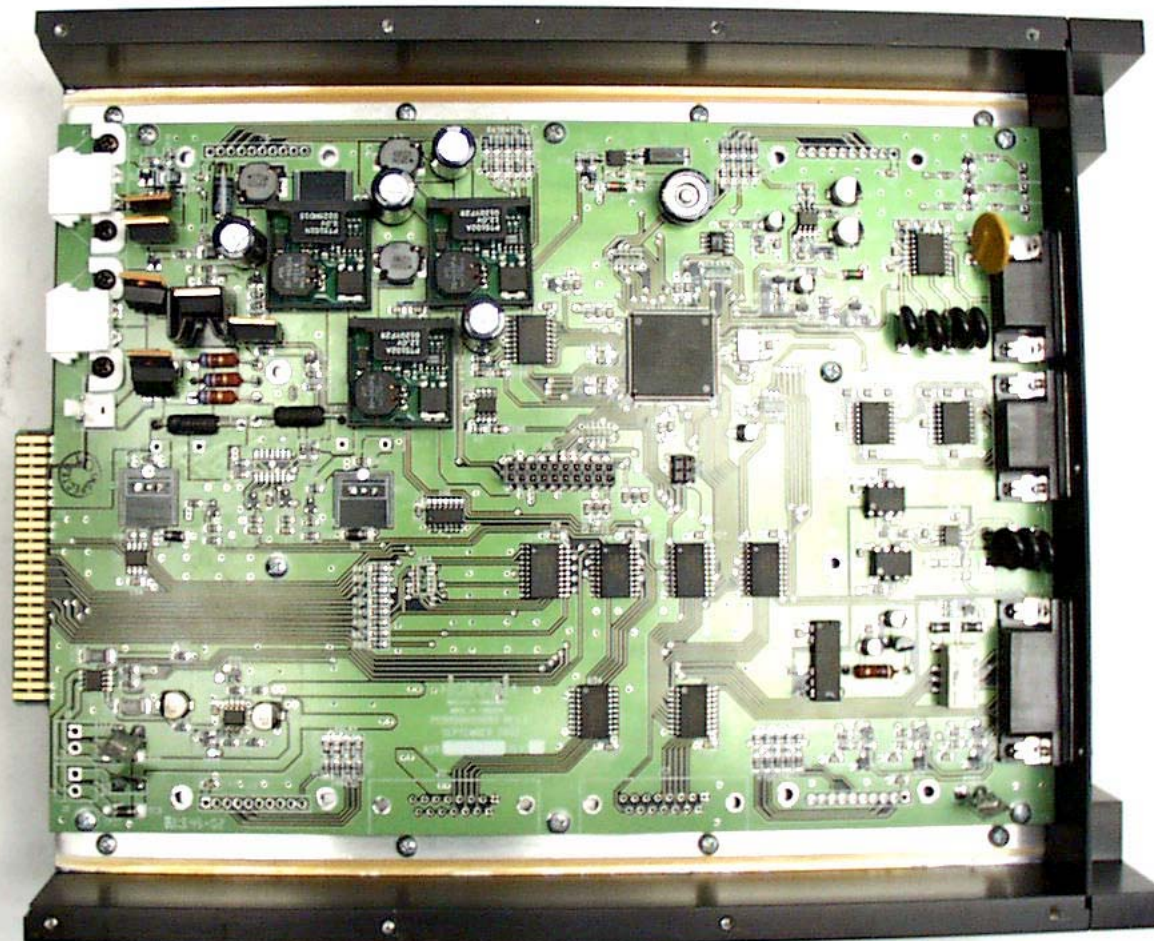

**ANNEX 3 - INTERNAL PHOTOGRAPHS OF Kaval Remote RF Module, Model No.: US800TP**  
FCC ID: H6M-US800TP  
IC: 1541A-US800TP

Photo # 11

**ANNEX 3 - INTERNAL PHOTOGRAPHS OF Kaval Remote RF Module, Model No.: US800TP**  
FCC ID: H6M-US800TP  
IC: 1541A-US800TP

Photo # 12

**ANNEX 3 - INTERNAL PHOTOGRAPHS OF Kaval Remote RF Module, Model No.: US800TP**  
FCC ID: H6M-US800TP  
IC: 1541A-US800TP

Photo # 14

**ANNEX 3 - INTERNAL PHOTOGRAPHS OF Kaval Remote RF Module, Model No.: US800TP**  
FCC ID: H6M-US800TP  
IC: 1541A-US800TP