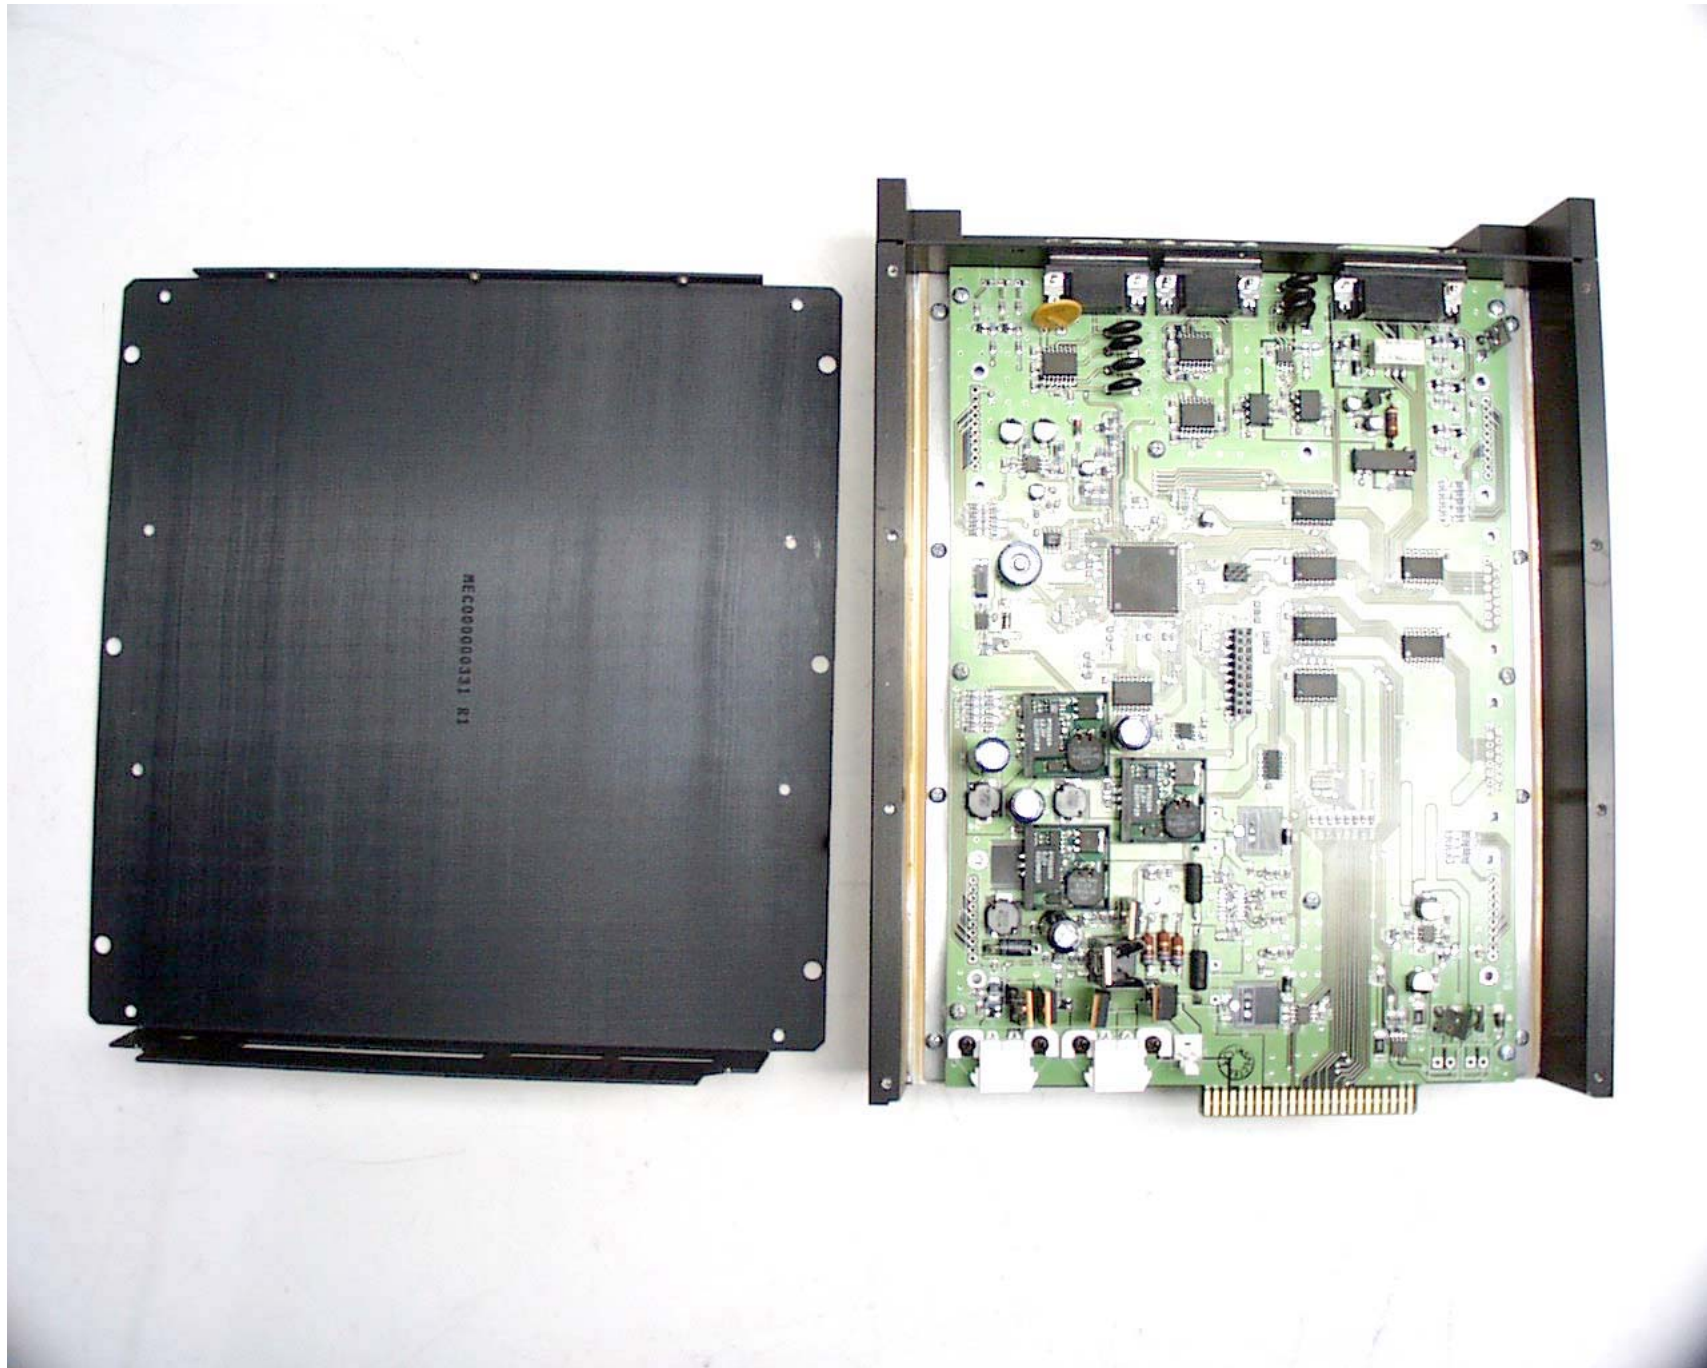

**ANNEX 3 - INTERNAL PHOTOGRAPHS OF Kaval Remote RF Module, Model No.: US800TP**  
FCC ID: H6M-US800TP  
IC: 1541A-US800TP

Photo # 11

**ANNEX 3 - INTERNAL PHOTOGRAPHS OF Kaval Remote RF Module, Model No.: US800TP**  
FCC ID: H6M-US800TP  
IC: 1541A-US800TP

Photo # 12

**ANNEX 3 - INTERNAL PHOTOGRAPHS OF Kaval Remote RF Module, Model No.: US800TP**  
FCC ID: H6M-US800TP  
IC: 1541A-US800TP

Photo # 14

**ANNEX 3 - INTERNAL PHOTOGRAPHS OF Kaval Remote RF Module, Model No.: US800TP**  
FCC ID: H6M-US800TP  
IC: 1541A-US800TP