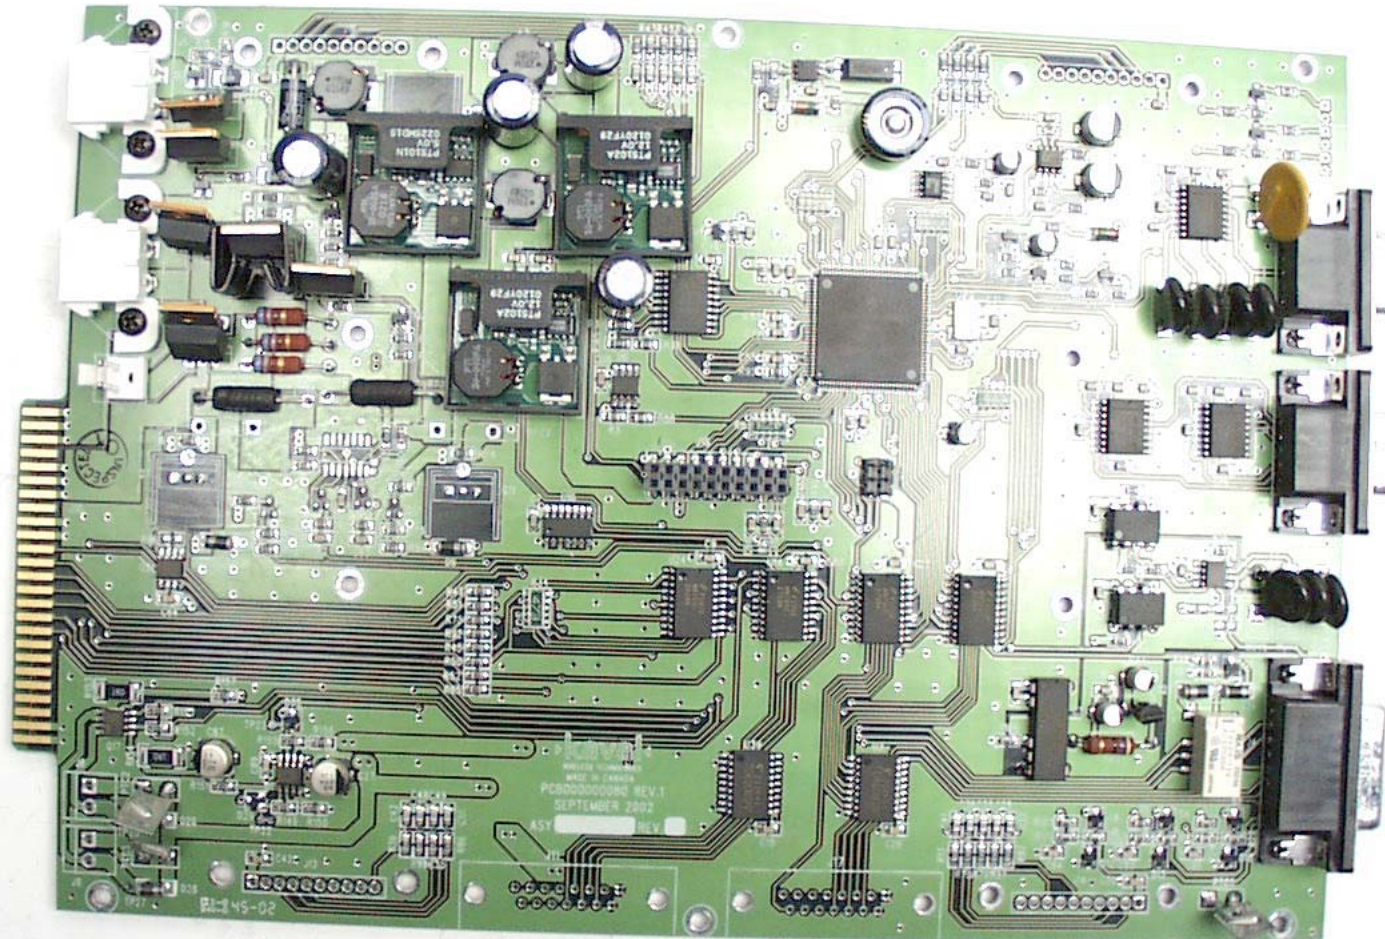

**ANNEX 3 - INTERNAL PHOTOGRAPHS OF Kaval Remote RF Module, Model No.: US800TP**  
FCC ID: H6M-US800TP  
IC: 1541A-US800TP

Photo # 11

**ANNEX 3 - INTERNAL PHOTOGRAPHS OF Kaval Remote RF Module, Model No.: US800TP**  
FCC ID: H6M-US800TP  
IC: 1541A-US800TP

Photo # 12

**ANNEX 3 - INTERNAL PHOTOGRAPHS OF Kaval Remote RF Module, Model No.: US800TP**  
FCC ID: H6M-US800TP  
IC: 1541A-US800TP

Photo # 14

**ANNEX 3 - INTERNAL PHOTOGRAPHS OF Kaval Remote RF Module, Model No.: US800TP**  
FCC ID: H6M-US800TP  
IC: 1541A-US800TP