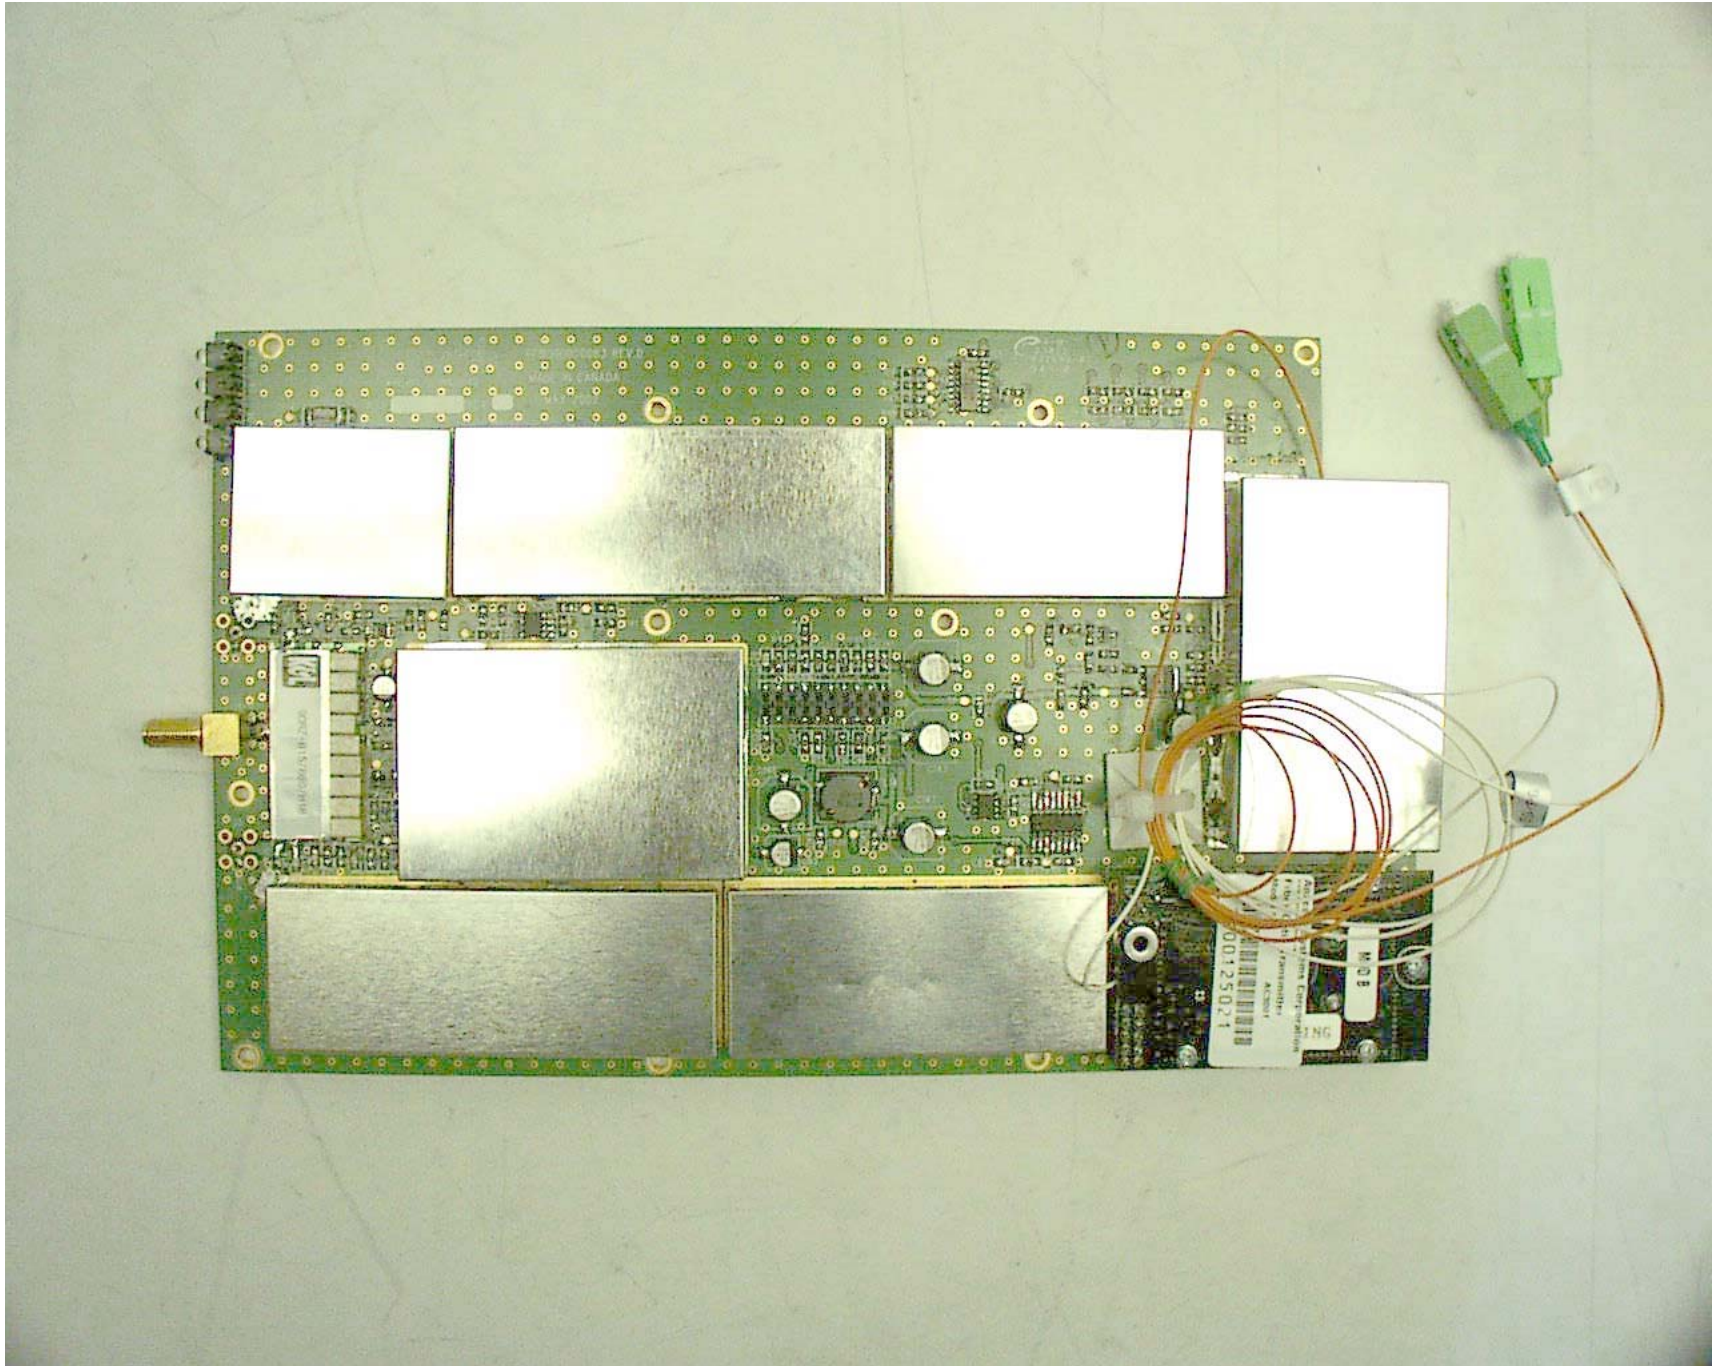

**ANNEX 3 - INTERNAL PHOTOGRAPHS OF Kaval Remote RF Module, Model No.: US800TP**  
FCC ID: H6M-US800TP  
IC: 1541A-US800TP

Photo # 11

**ANNEX 3 - INTERNAL PHOTOGRAPHS OF Kaval Remote RF Module, Model No.: US800TP**  
FCC ID: H6M-US800TP  
IC: 1541A-US800TP

Photo # 12

**ANNEX 3 - INTERNAL PHOTOGRAPHS OF Kaval Remote RF Module, Model No.: US800TP**  
FCC ID: H6M-US800TP  
IC: 1541A-US800TP

Photo # 14

**ANNEX 3 - INTERNAL PHOTOGRAPHS OF Kaval Remote RF Module, Model No.: US800TP**  
FCC ID: H6M-US800TP  
IC: 1541A-US800TP