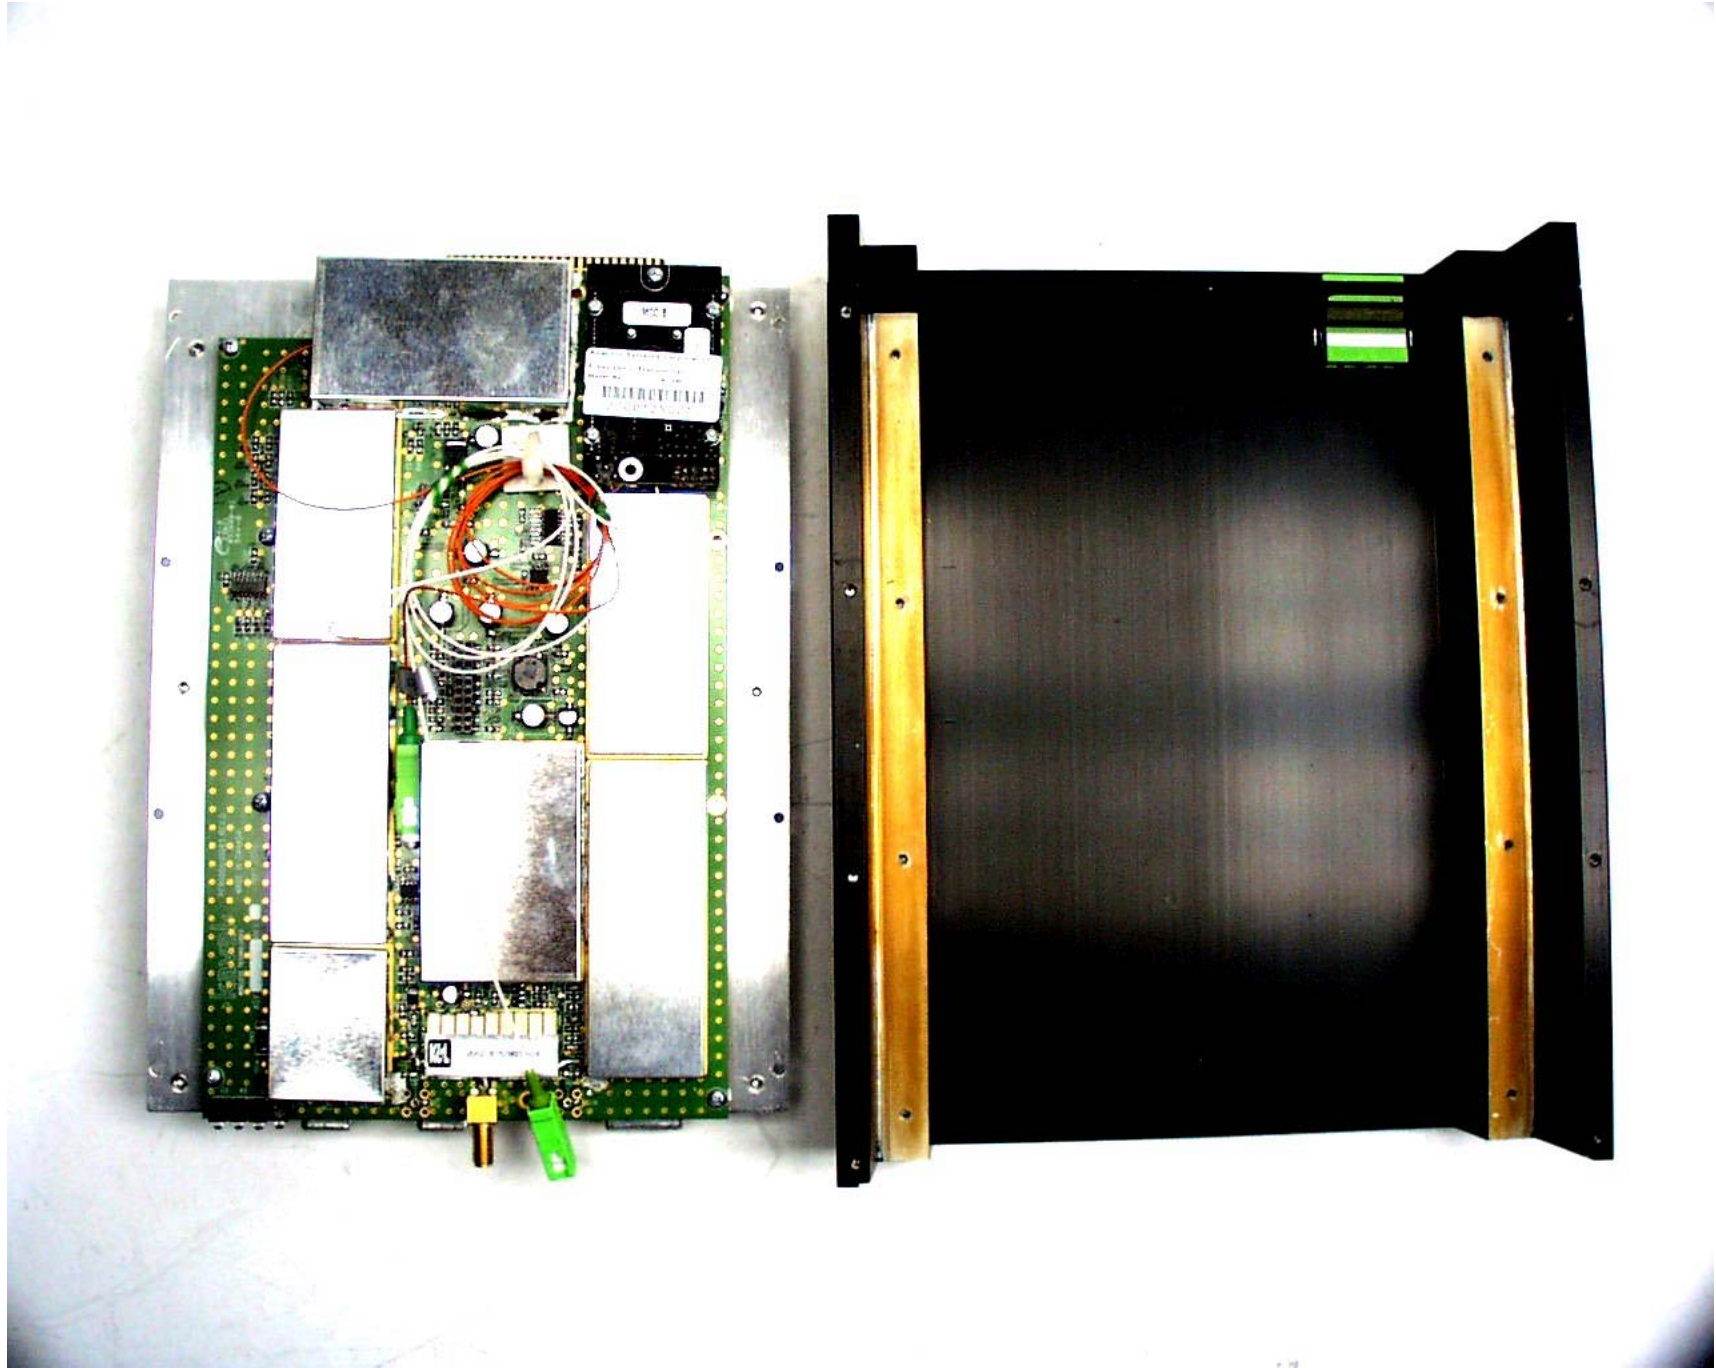

**ANNEX 3 - INTERNAL PHOTOGRAPHS OF Kaval Remote RF Module, Model No.: US800TP**  
FCC ID: H6M-US800TP  
IC: 1541A-US800TP

Photo # 11

**ANNEX 3 - INTERNAL PHOTOGRAPHS OF Kaval Remote RF Module, Model No.: US800TP**  
FCC ID: H6M-US800TP  
IC: 1541A-US800TP

Photo # 12

**ANNEX 3 - INTERNAL PHOTOGRAPHS OF Kaval Remote RF Module, Model No.: US800TP**  
FCC ID: H6M-US800TP  
IC: 1541A-US800TP

Photo # 14

**ANNEX 3 - INTERNAL PHOTOGRAPHS OF Kaval Remote RF Module, Model No.: US800TP**  
FCC ID: H6M-US800TP  
IC: 1541A-US800TP