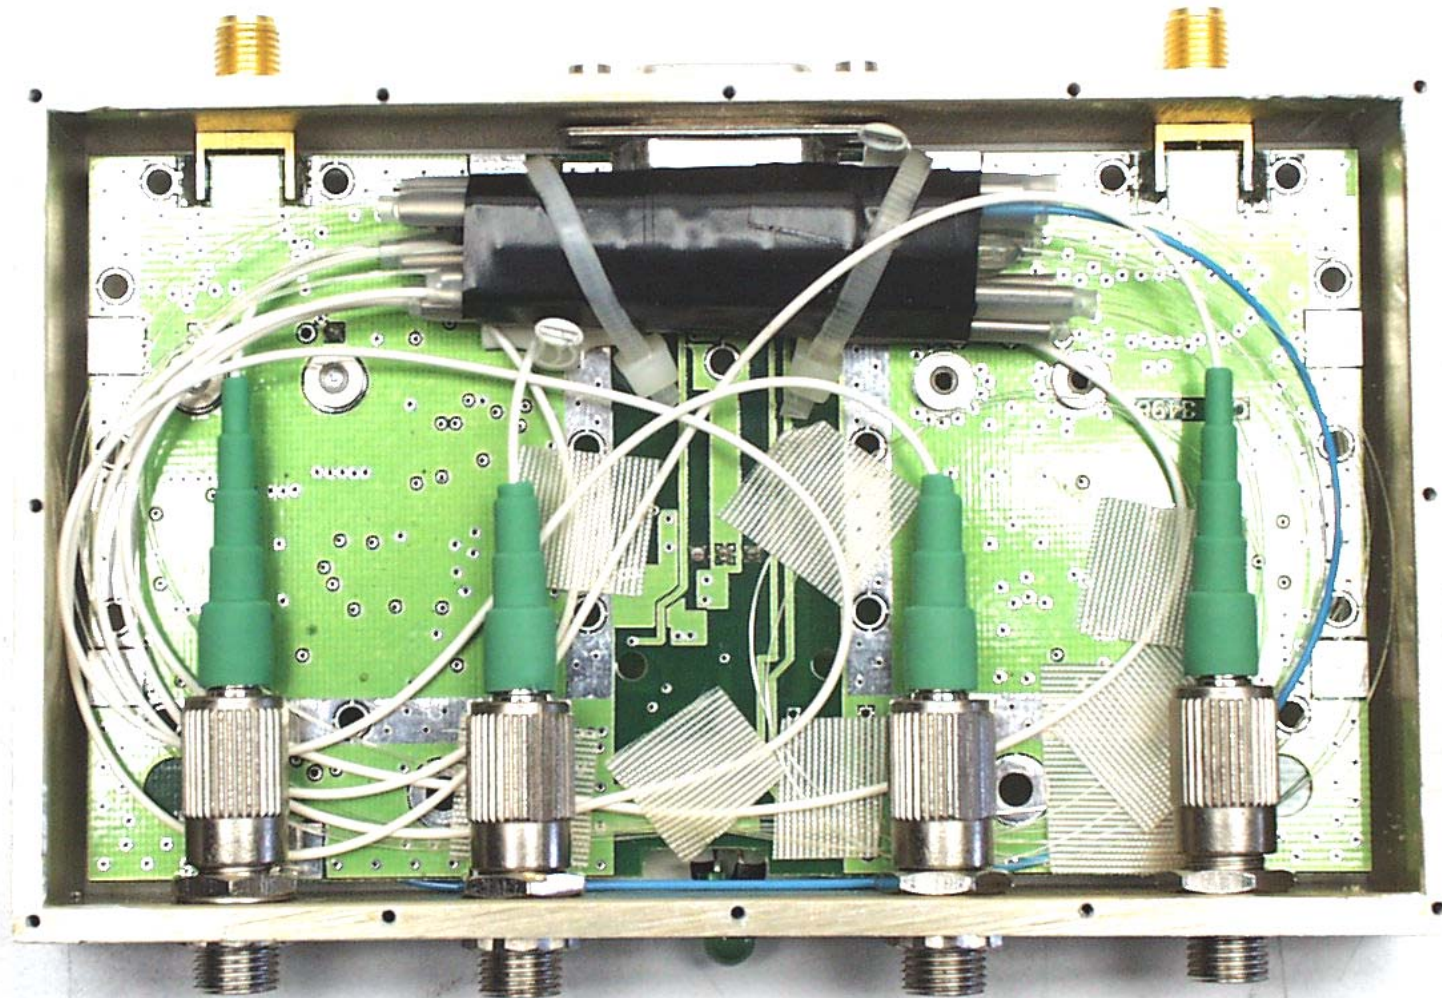

**ANNEX 4 - EXTERNAL PHOTOGRAPHS OF Kaval Head End RF Module, Model No.: LNKFIB-H04  
FCC ID: H6M-US800C**

**Photo # 1**

**ANNEX 4 - EXTERNAL PHOTOGRAPHS OF Kaval Head End RF Module, Model No.: LNKFIB-H04  
FCC ID: H6M-US800C**

**Photo # 2**

**ANNEX 4 - EXTERNAL PHOTOGRAPHS OF Kaval Head End RF Module, Model No.: LNKFIB-H04  
FCC ID: H6M-US800C**

**Photo # 4**

**ANNEX 4 - EXTERNAL PHOTOGRAPHS OF Kaval Head End RF Module, Model No.: LNKFIB-H04  
FCC ID: H6M-US800C**

**Photo # 10**