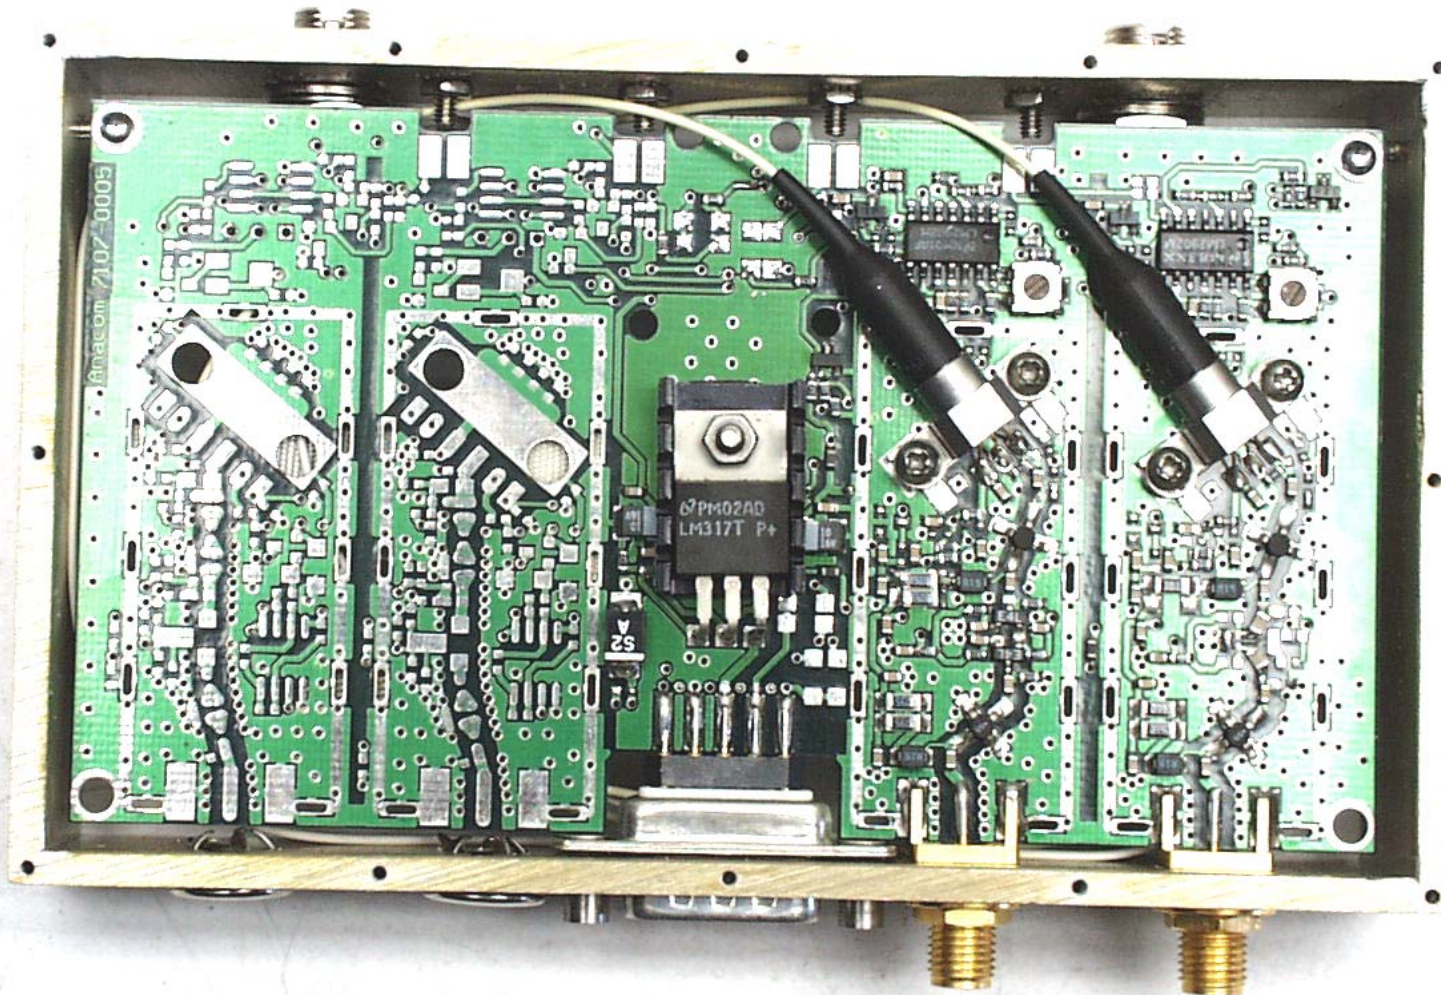

**ANNEX 4 - EXTERNAL PHOTOGRAPHS OF Kaval Head End RF Module, Model No.: LNKFIB-H04  
FCC ID: H6M-US800C**

**Photo # 1**

**ANNEX 4 - EXTERNAL PHOTOGRAPHS OF Kaval Head End RF Module, Model No.: LNKFIB-H04  
FCC ID: H6M-US800C**

**Photo # 2**

**ANNEX 4 - EXTERNAL PHOTOGRAPHS OF Kaval Head End RF Module, Model No.: LNKFIB-H04  
FCC ID: H6M-US800C**

**Photo # 4**

**ANNEX 4 - EXTERNAL PHOTOGRAPHS OF Kaval Head End RF Module, Model No.: LNKFIB-H04  
FCC ID: H6M-US800C**