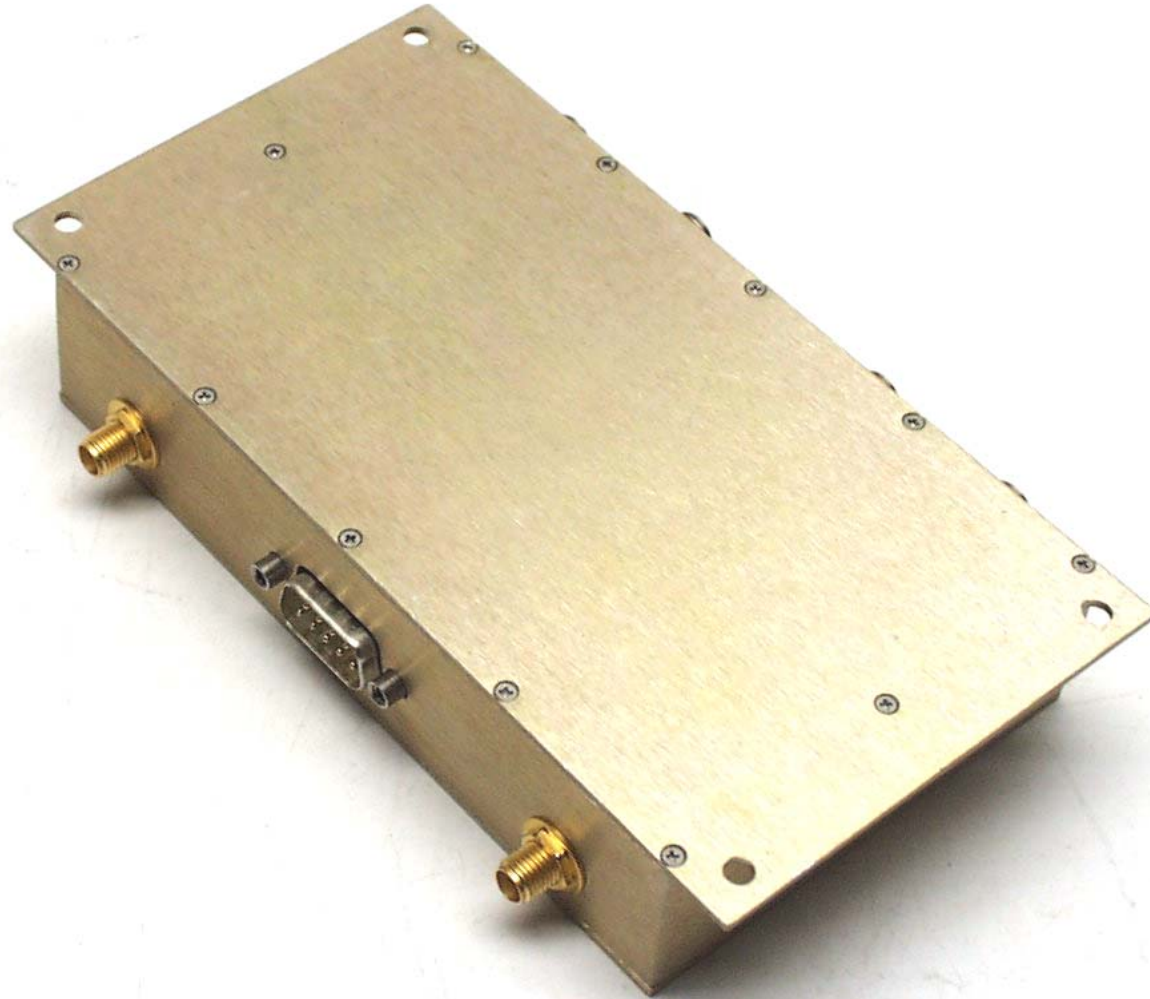

**ANNEX 4 - EXTERNAL PHOTOGRAPHS OF Kaval Head End RF Module, Model No.: LNKFIB-H04  
FCC ID: H6M-US800C**

**Photo # 1**

**ANNEX 4 - EXTERNAL PHOTOGRAPHS OF Kaval Head End RF Module, Model No.: LNKFIB-H04  
FCC ID: H6M-US800C**

**Photo # 2**

**ANNEX 4 - EXTERNAL PHOTOGRAPHS OF Kaval Head End RF Module, Model No.: LNKFIB-H04  
FCC ID: H6M-US800C**

**Photo # 4**

**ANNEX 4 - EXTERNAL PHOTOGRAPHS OF Kaval Head End RF Module, Model No.: LNKFIB-H04  
FCC ID: H6M-US800C**