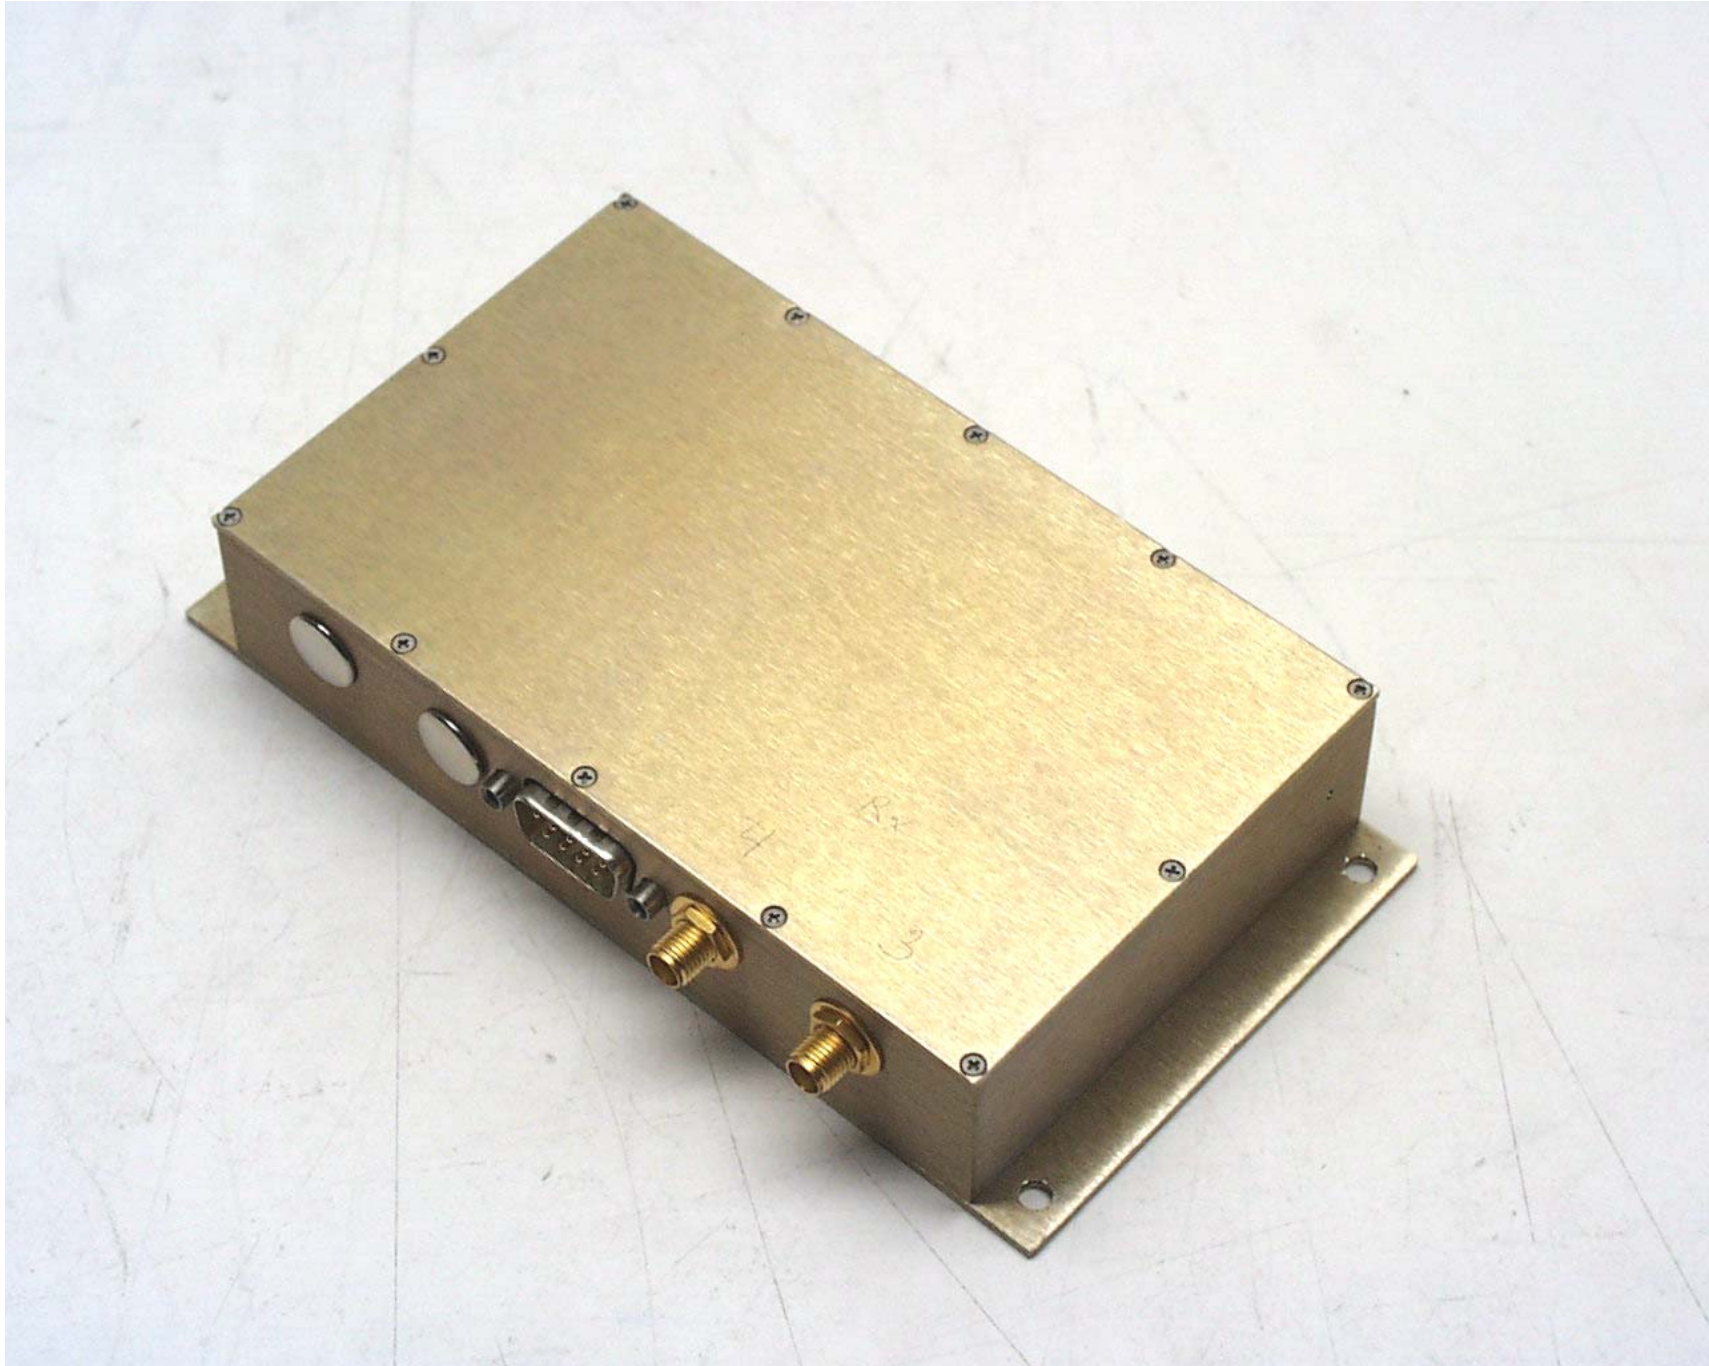

**ANNEX 4 - EXTERNAL PHOTOGRAPHS OF Kaval Head End RF Module, Model No.: LNKFIB-H04  
FCC ID: H6M-US800C**

**Photo # 1**

**ANNEX 4 - EXTERNAL PHOTOGRAPHS OF Kaval Head End RF Module, Model No.: LNKFIB-H04  
FCC ID: H6M-US800C**

**Photo # 2**

**ANNEX 4 - EXTERNAL PHOTOGRAPHS OF Kaval Head End RF Module, Model No.: LNKFIB-H04  
FCC ID: H6M-US800C**

**Photo # 4**

**ANNEX 4 - EXTERNAL PHOTOGRAPHS OF Kaval Head End RF Module, Model No.: LNKFIB-H04  
FCC ID: H6M-US800C**