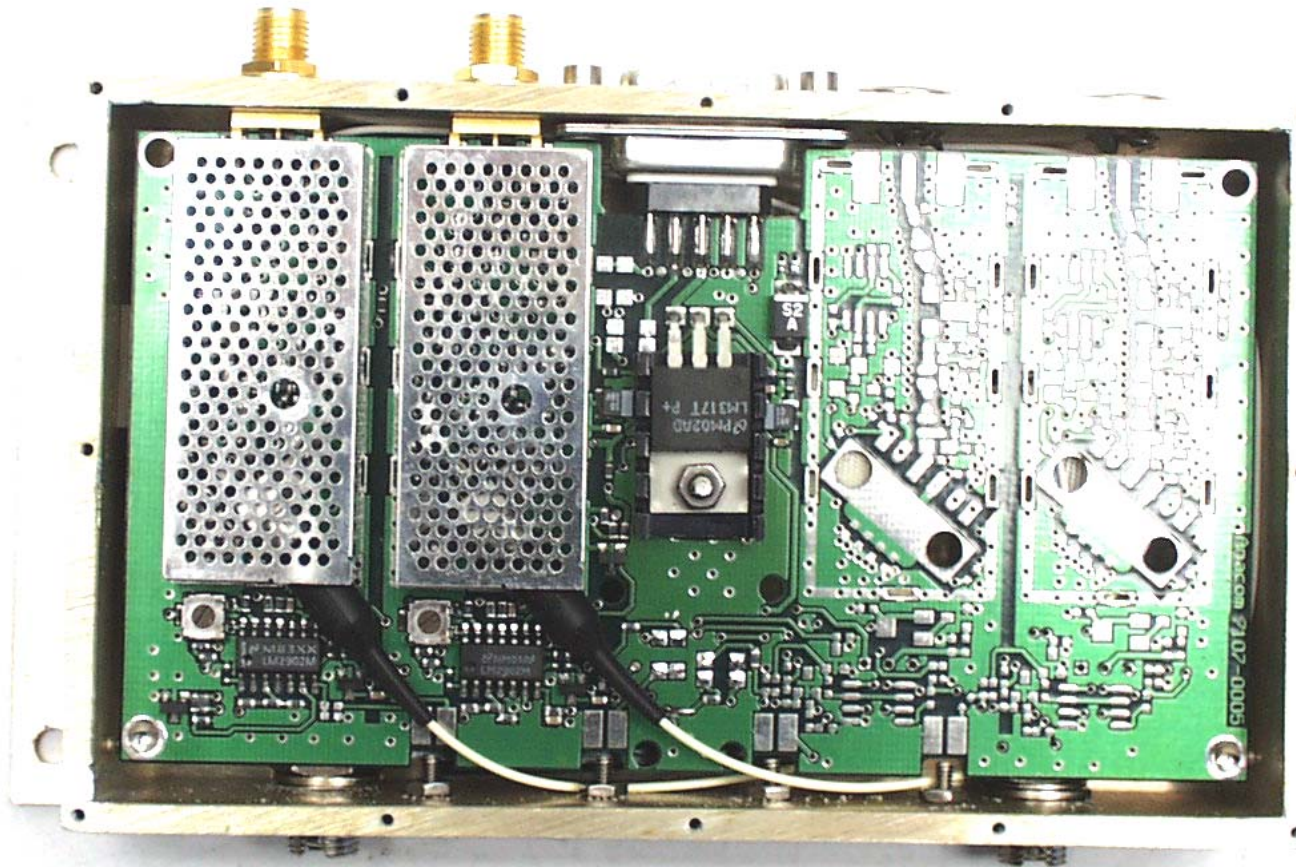

**ANNEX 4 - EXTERNAL PHOTOGRAPHS OF Kaval Head End RF Module, Model No.: LNKFIB-H04  
FCC ID: H6M-US800C**

**Photo # 1**

**ANNEX 4 - EXTERNAL PHOTOGRAPHS OF Kaval Head End RF Module, Model No.: LNKFIB-H04  
FCC ID: H6M-US800C**

**Photo # 2**

**ANNEX 4 - EXTERNAL PHOTOGRAPHS OF Kaval Head End RF Module, Model No.: LNKFIB-H04  
FCC ID: H6M-US800C**

**Photo # 4**

**ANNEX 4 - EXTERNAL PHOTOGRAPHS OF Kaval Head End RF Module, Model No.: LNKFIB-H04  
FCC ID: H6M-US800C**