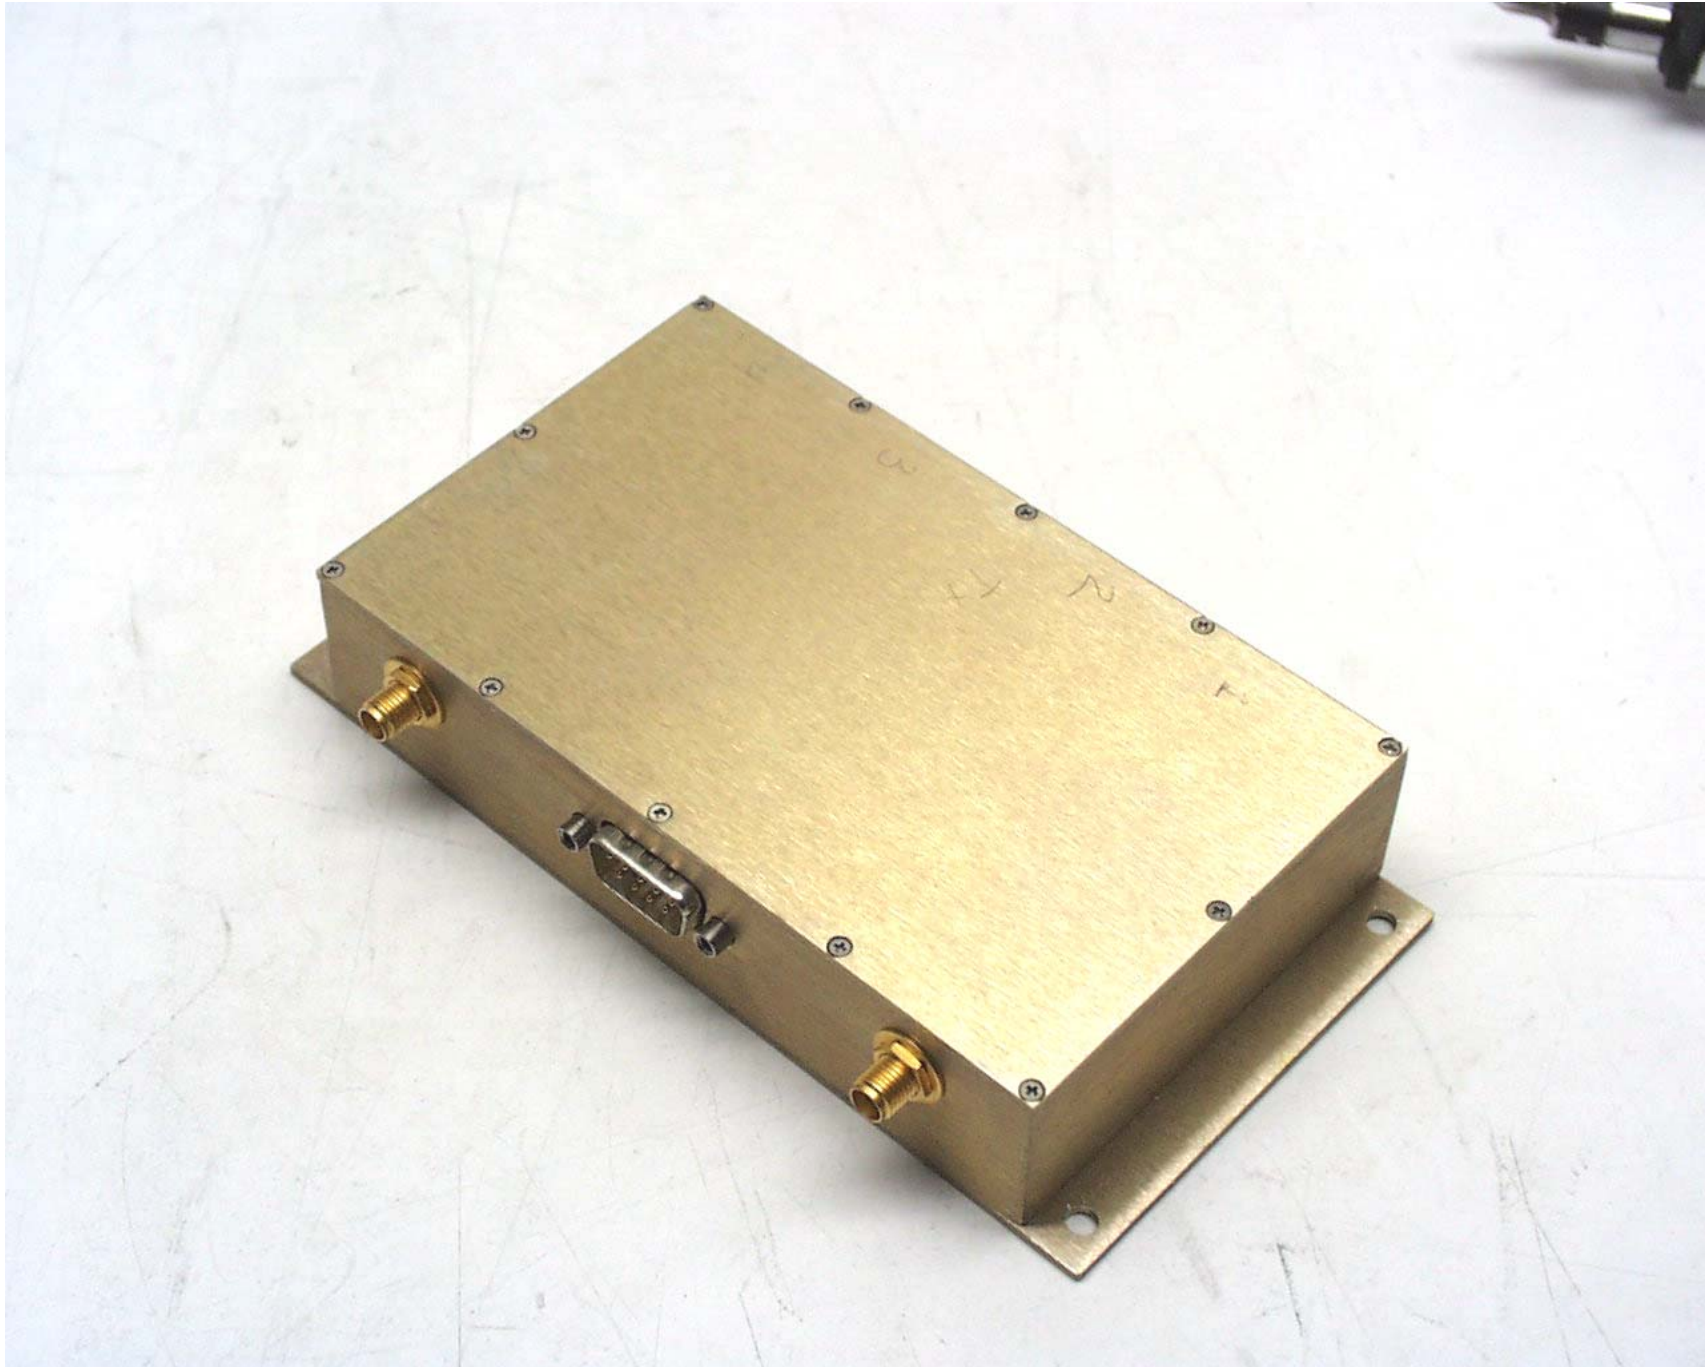

**ANNEX 4 - EXTERNAL PHOTOGRAPHS OF Kaval Head End RF Module, Model No.: LNKFIB-H04  
FCC ID: H6M-US800C**

**Photo # 1**

**ANNEX 4 - EXTERNAL PHOTOGRAPHS OF Kaval Head End RF Module, Model No.: LNKFIB-H04  
FCC ID: H6M-US800C**

**Photo # 2**

**ANNEX 4 - EXTERNAL PHOTOGRAPHS OF Kaval Head End RF Module, Model No.: LNKFIB-H04  
FCC ID: H6M-US800C**

**Photo # 4**

**ANNEX 4 - EXTERNAL PHOTOGRAPHS OF Kaval Head End RF Module, Model No.: LNKFIB-H04  
FCC ID: H6M-US800C**