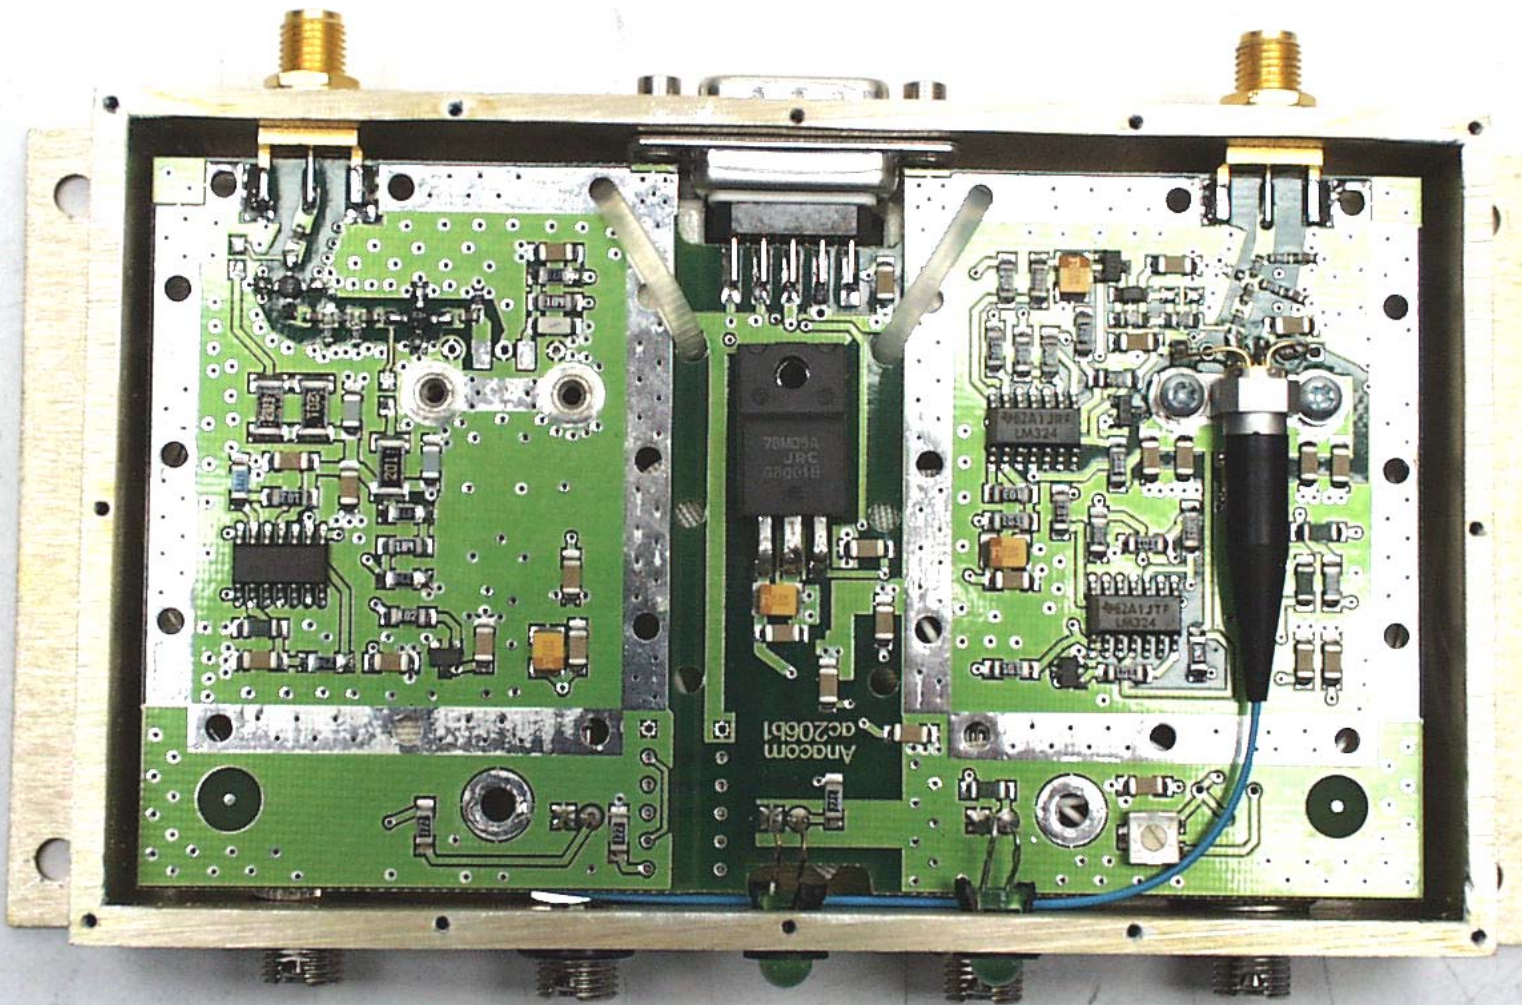

**ANNEX 4 - EXTERNAL PHOTOGRAPHS OF Kaval Head End RF Module, Model No.: LNKFIB-H04  
FCC ID: H6M-US800C**

**Photo # 1**

**ANNEX 4 - EXTERNAL PHOTOGRAPHS OF Kaval Head End RF Module, Model No.: LNKFIB-H04  
FCC ID: H6M-US800C**

**Photo # 2**

**ANNEX 4 - EXTERNAL PHOTOGRAPHS OF Kaval Head End RF Module, Model No.: LNKFIB-H04  
FCC ID: H6M-US800C**

**Photo # 4**

**ANNEX 4 - EXTERNAL PHOTOGRAPHS OF Kaval Head End RF Module, Model No.: LNKFIB-H04  
FCC ID: H6M-US800C**

**Photo # 10**