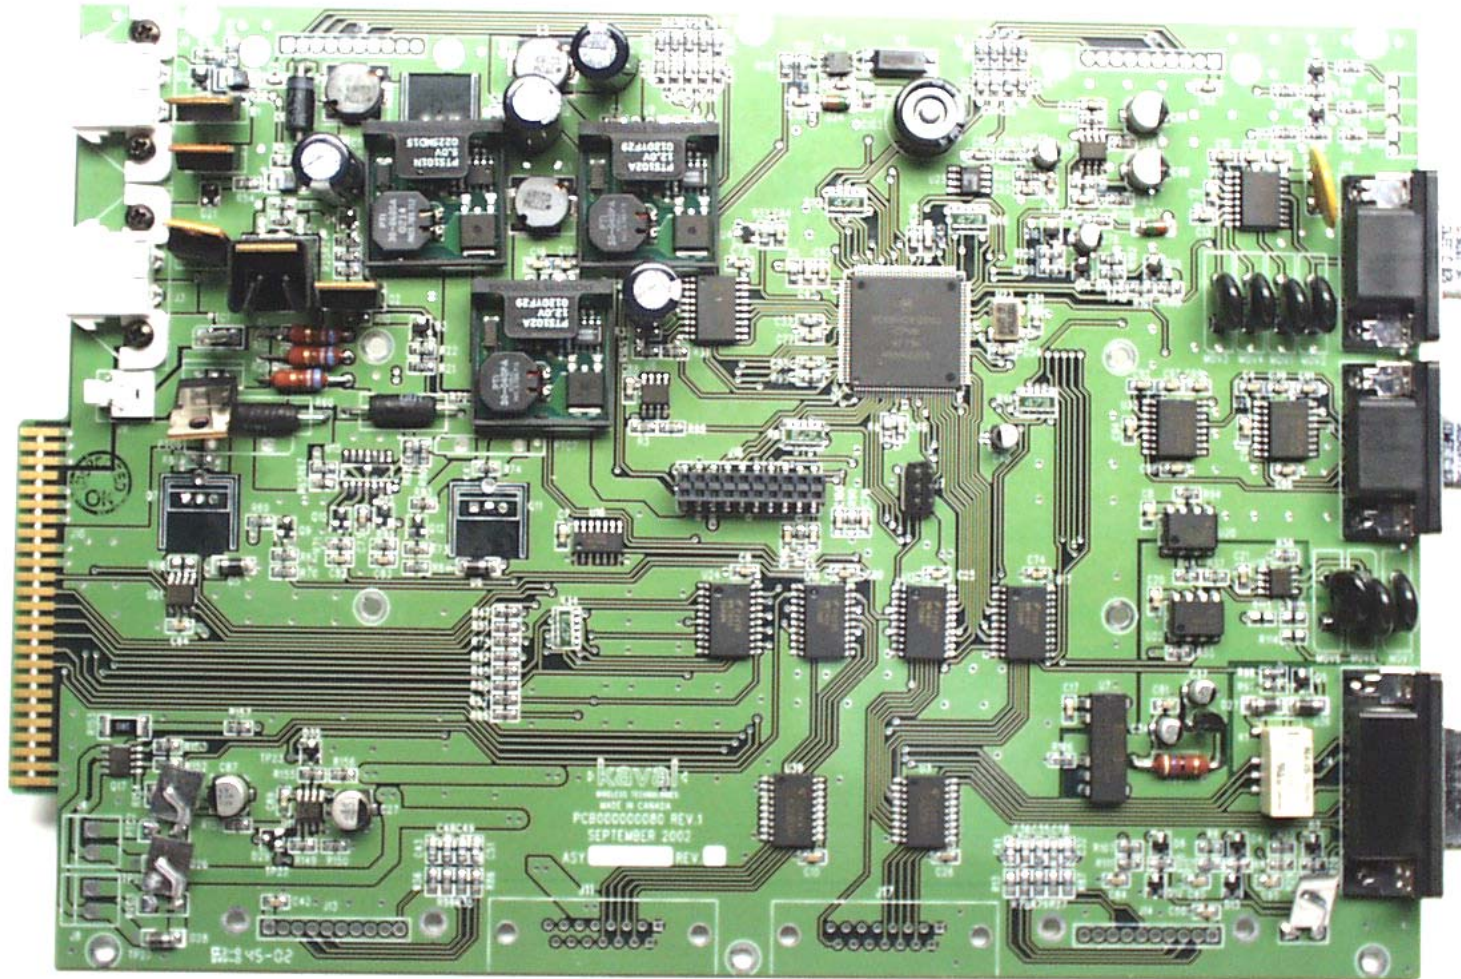

**ANNEX 4 - EXTERNAL PHOTOGRAPHS OF Kaval Remote RF Module, Model No.: US1900P  
FCC ID: H6M-US1900P**

**Photo # 11**

ANNEX 4 - EXTERNAL PHOTOGRAPHS OF Kaval Remote RF Module, Model No.: US1900P  
FCC ID: H6M-US1900P