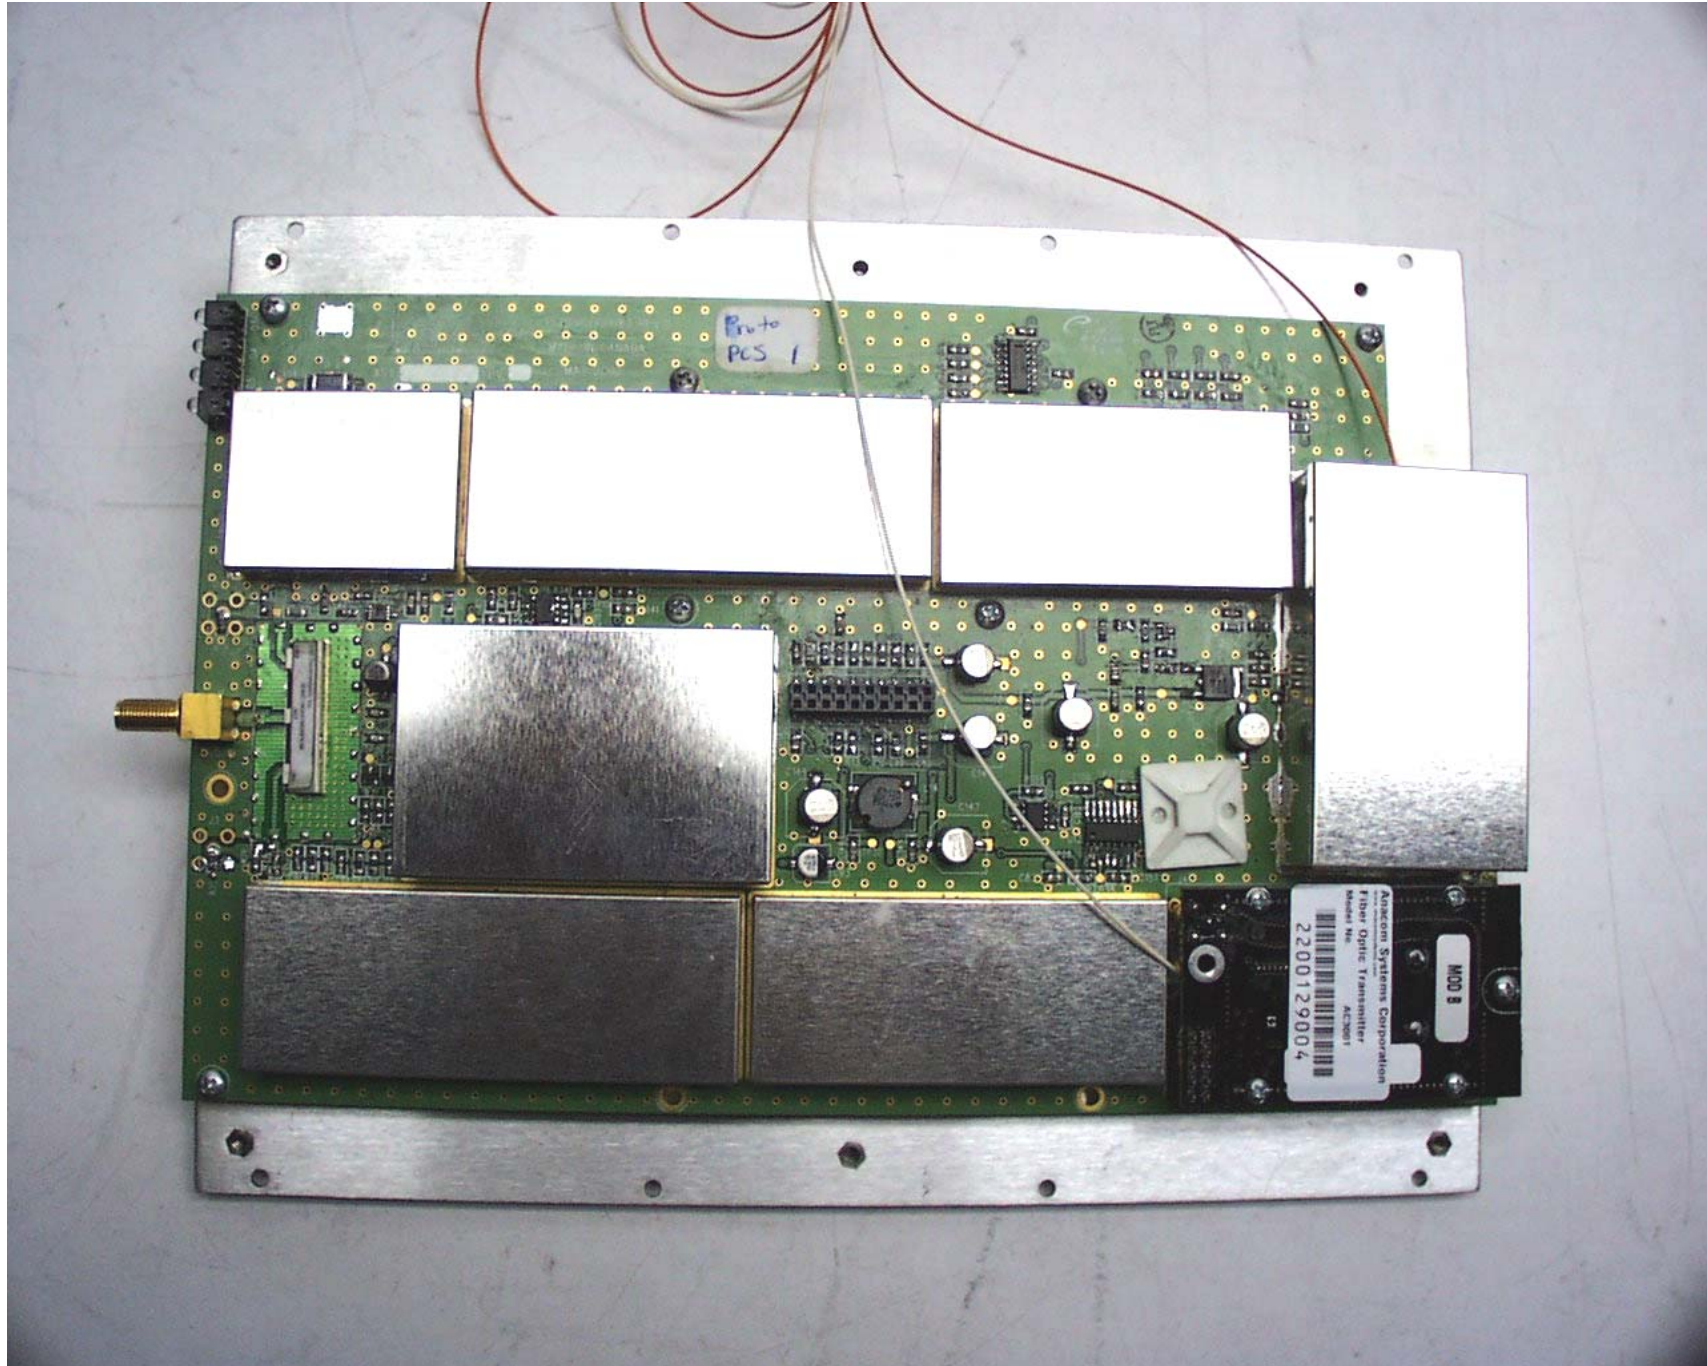

**ANNEX 4 - EXTERNAL PHOTOGRAPHS OF Kaval Remote RF Module, Model No.: US1900P  
FCC ID: H6M-US1900P**

**Photo # 11**

ANNEX 4 - EXTERNAL PHOTOGRAPHS OF Kaval Remote RF Module, Model No.: US1900P  
FCC ID: H6M-US1900P