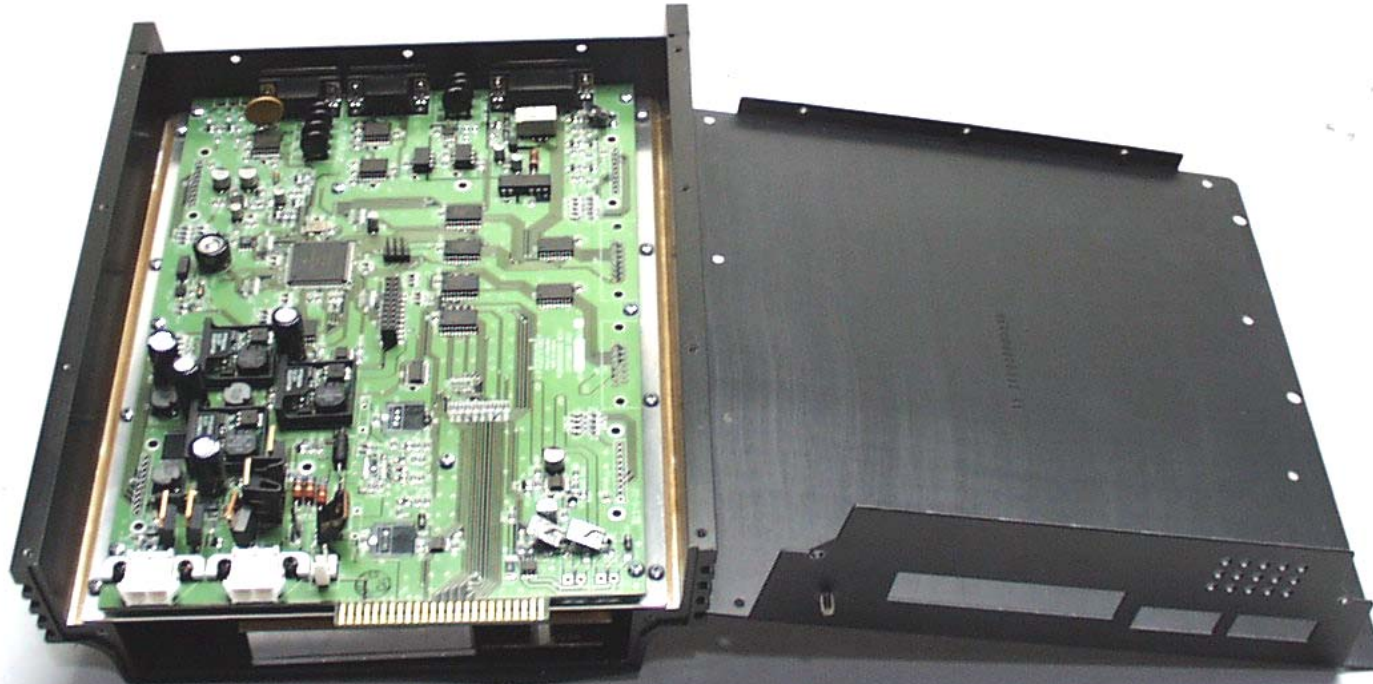

**ANNEX 4 - EXTERNAL PHOTOGRAPHS OF Kaval Remote RF Module, Model No.: US1900P  
FCC ID: H6M-US1900P**

**Photo # 11**

ANNEX 4 - EXTERNAL PHOTOGRAPHS OF Kaval Remote RF Module, Model No.: US1900P  
FCC ID: H6M-US1900P