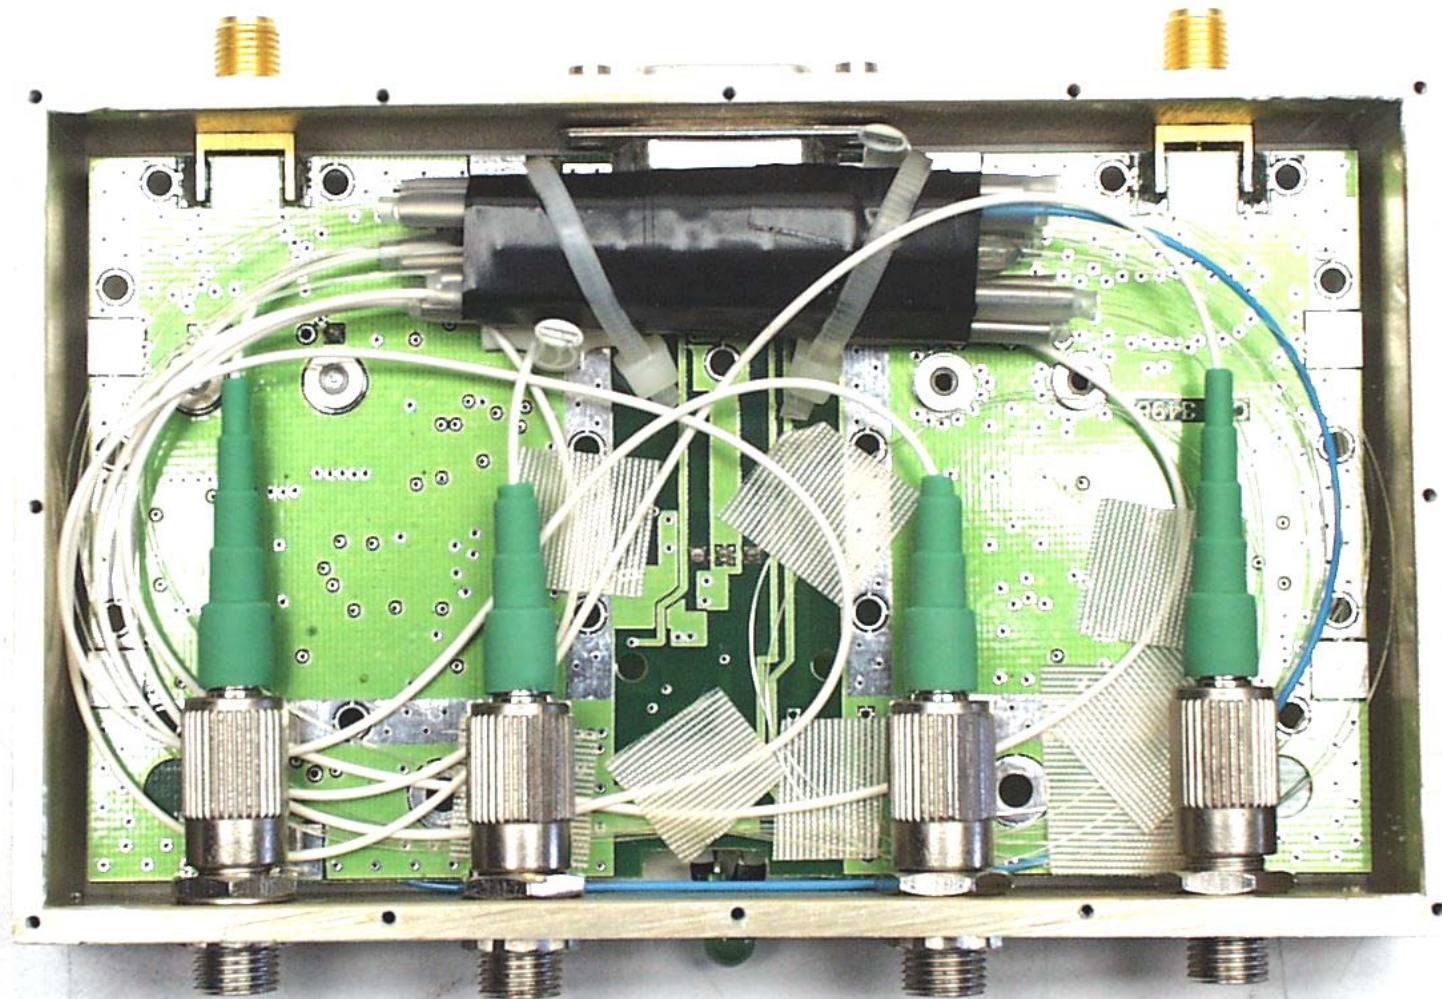

**ANNEX 4 - EXTERNAL PHOTOGRAPHS OF Kaval Head End RF Module, Model No.: LNKFIB-H04
FCC ID: H6M-US1900P**

Photo # 1

**ANNEX 4 - EXTERNAL PHOTOGRAPHS OF Kaval Head End RF Module, Model No.: LNKFIB-H04
FCC ID: H6M-US1900P**

Photo # 2

**ANNEX 4 - EXTERNAL PHOTOGRAPHS OF Kaval Head End RF Module, Model No.: LNKFIB-H04
FCC ID: H6M-US1900P**

Photo # 10