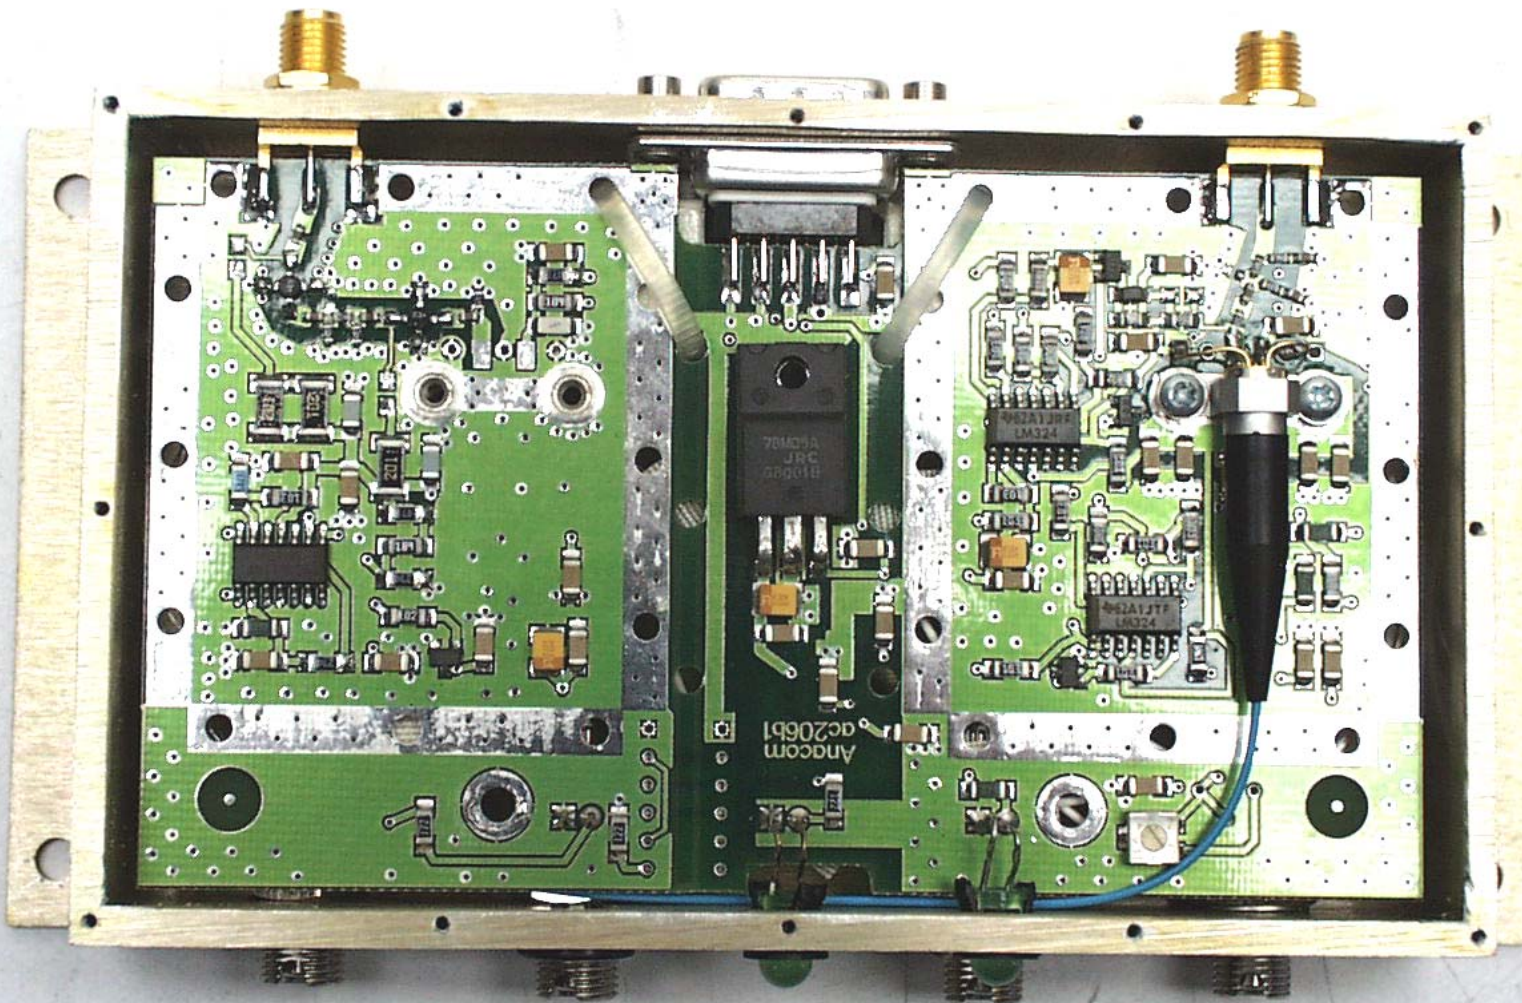

**ANNEX 4 - EXTERNAL PHOTOGRAPHS OF Kaval Head End RF Module, Model No.: LNKFIB-H04
FCC ID: H6M-US1900P**

Photo # 1

**ANNEX 4 - EXTERNAL PHOTOGRAPHS OF Kaval Head End RF Module, Model No.: LNKFIB-H04
FCC ID: H6M-US1900P**

Photo # 2

**ANNEX 4 - EXTERNAL PHOTOGRAPHS OF Kaval Head End RF Module, Model No.: LNKFIB-H04
FCC ID: H6M-US1900P**

Photo # 10