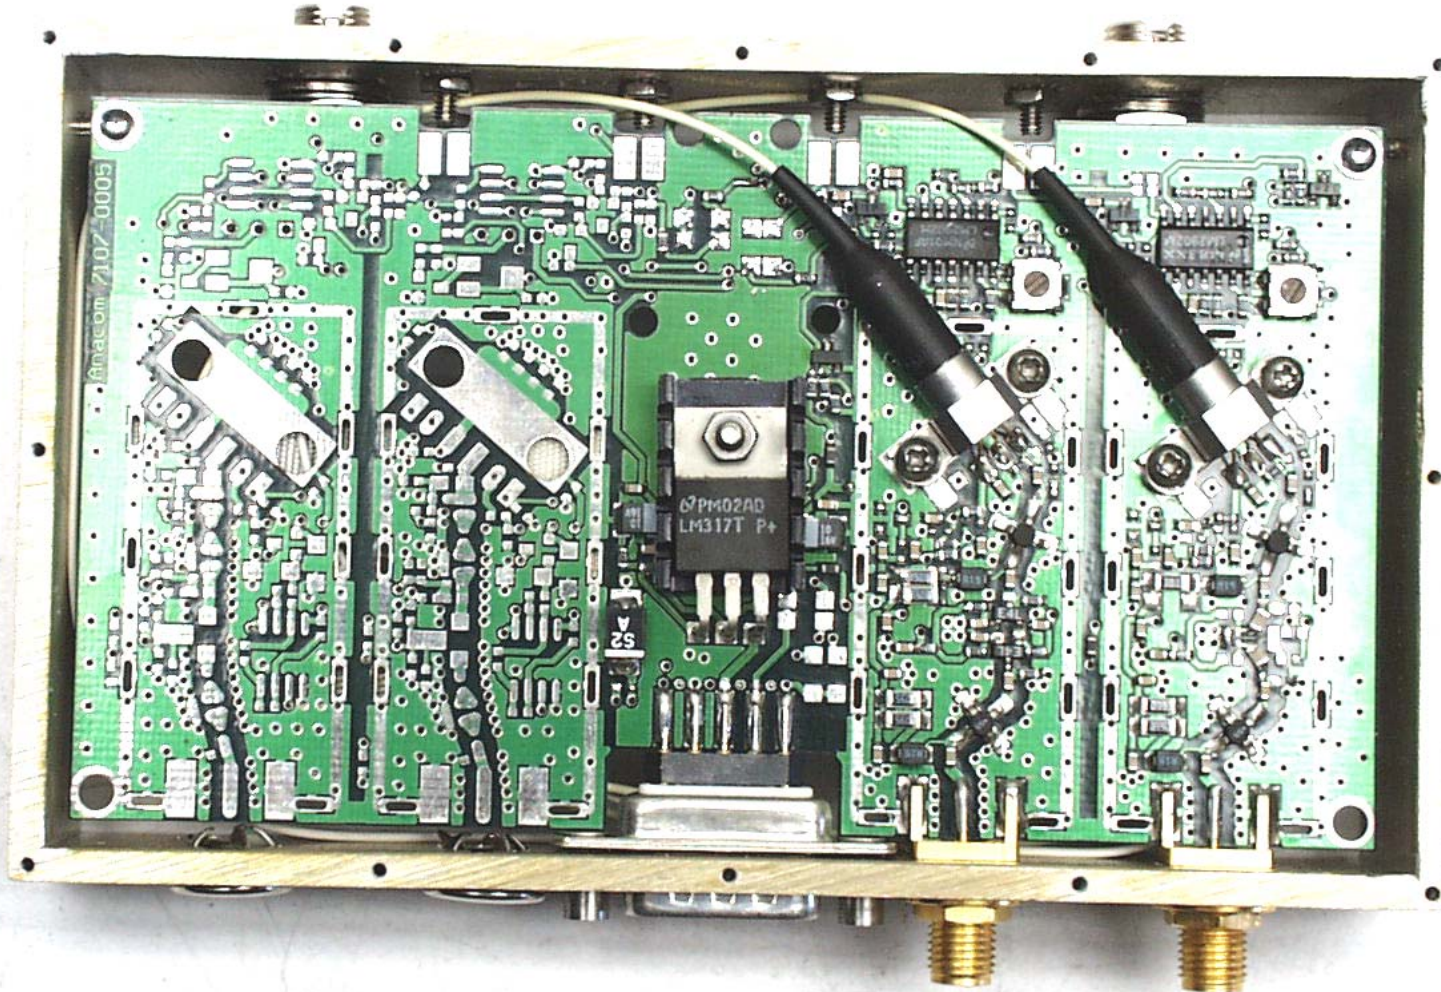

**ANNEX 4 - EXTERNAL PHOTOGRAPHS OF Kaval Head End RF Module, Model No.: LNKFIB-H04
FCC ID: H6M-US1900P**

Photo # 1

**ANNEX 4 - EXTERNAL PHOTOGRAPHS OF Kaval Head End RF Module, Model No.: LNKFIB-H04
FCC ID: H6M-US1900P**

Photo # 2

**ANNEX 4 - EXTERNAL PHOTOGRAPHS OF Kaval Head End RF Module, Model No.: LNKFIB-H04
FCC ID: H6M-US1900P**

Photo # 10