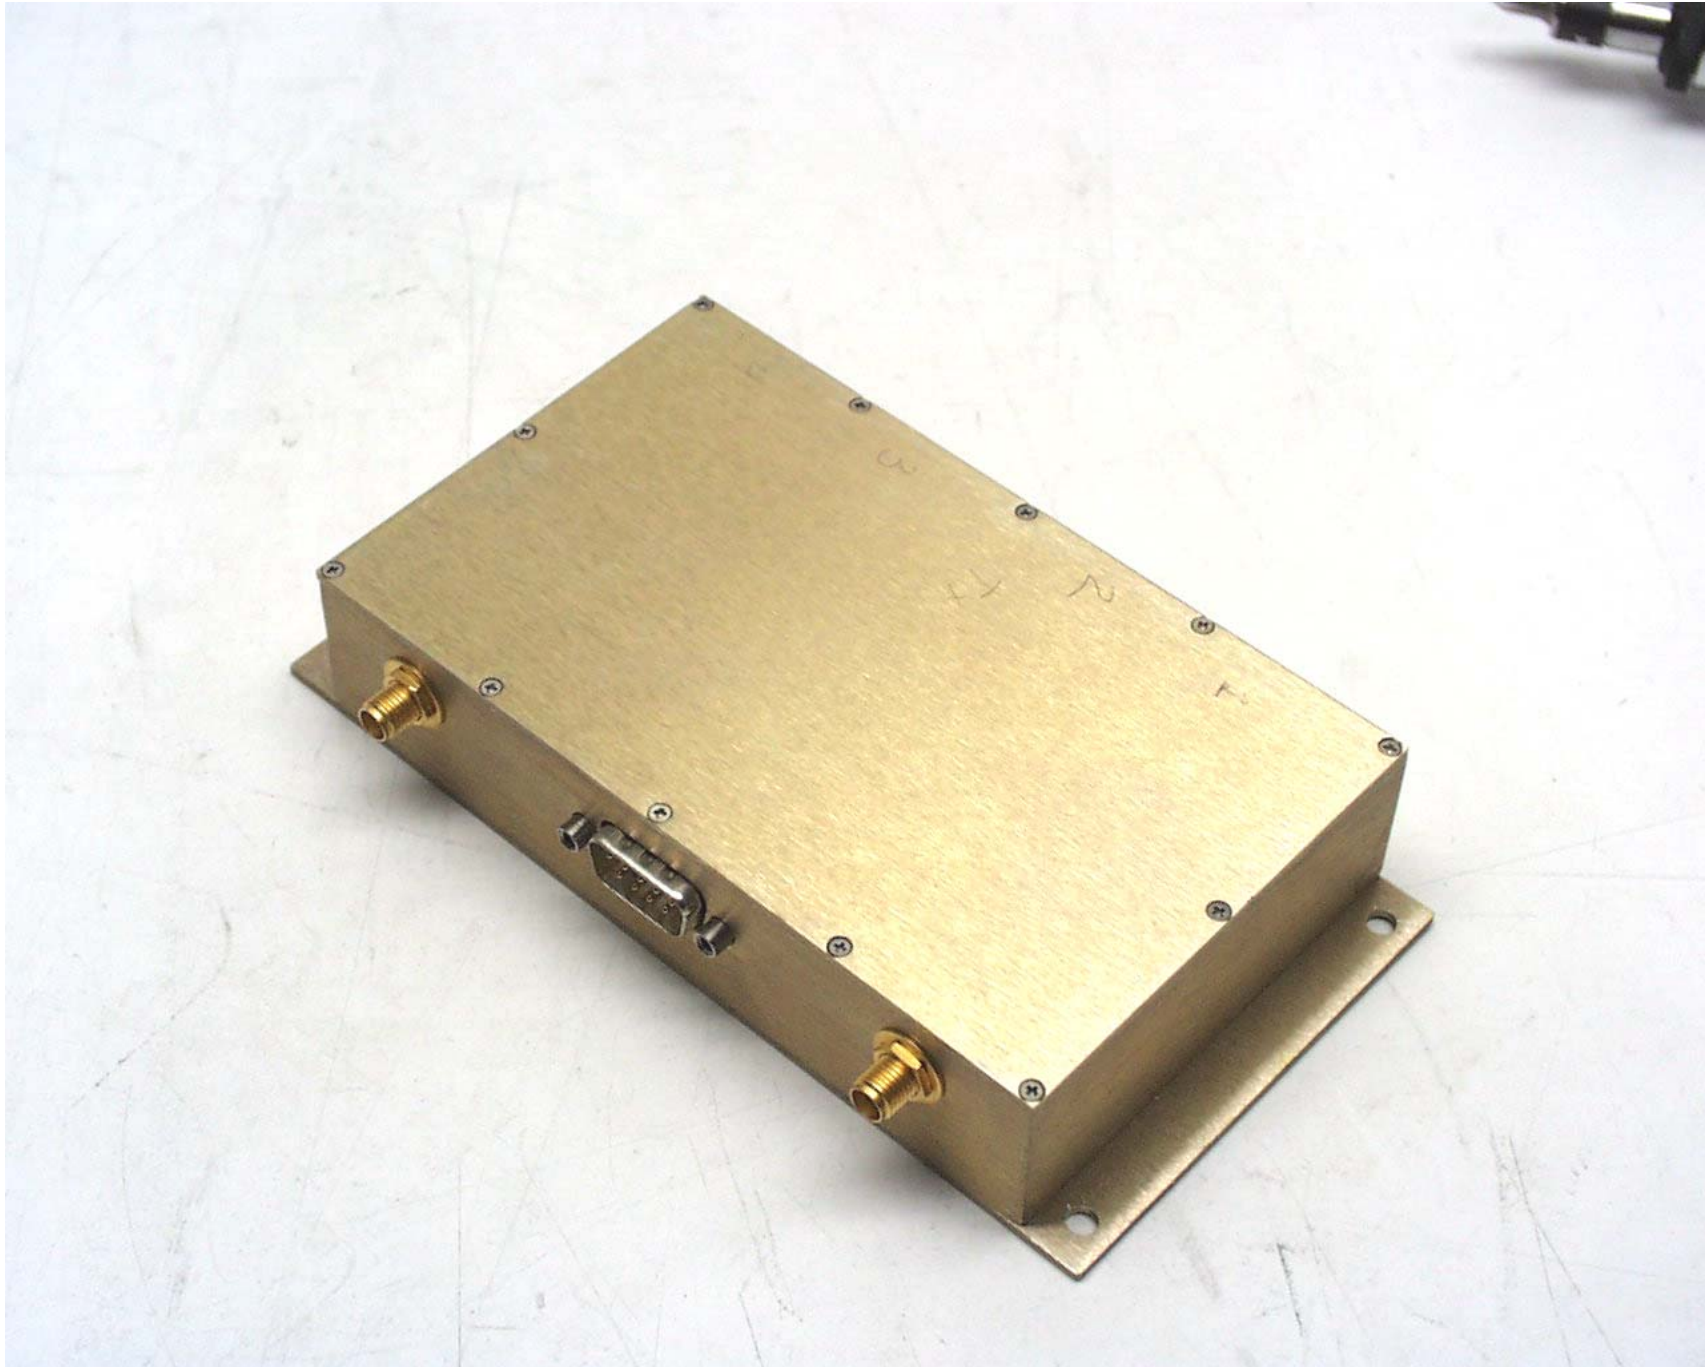

**ANNEX 4 - EXTERNAL PHOTOGRAPHS OF Kaval Head End RF Module, Model No.: LNKFIB-H04
FCC ID: H6M-US1900P**

Photo # 1

**ANNEX 4 - EXTERNAL PHOTOGRAPHS OF Kaval Head End RF Module, Model No.: LNKFIB-H04
FCC ID: H6M-US1900P**

Photo # 2

**ANNEX 4 - EXTERNAL PHOTOGRAPHS OF Kaval Head End RF Module, Model No.: LNKFIB-H04
FCC ID: H6M-US1900P**

Photo # 10