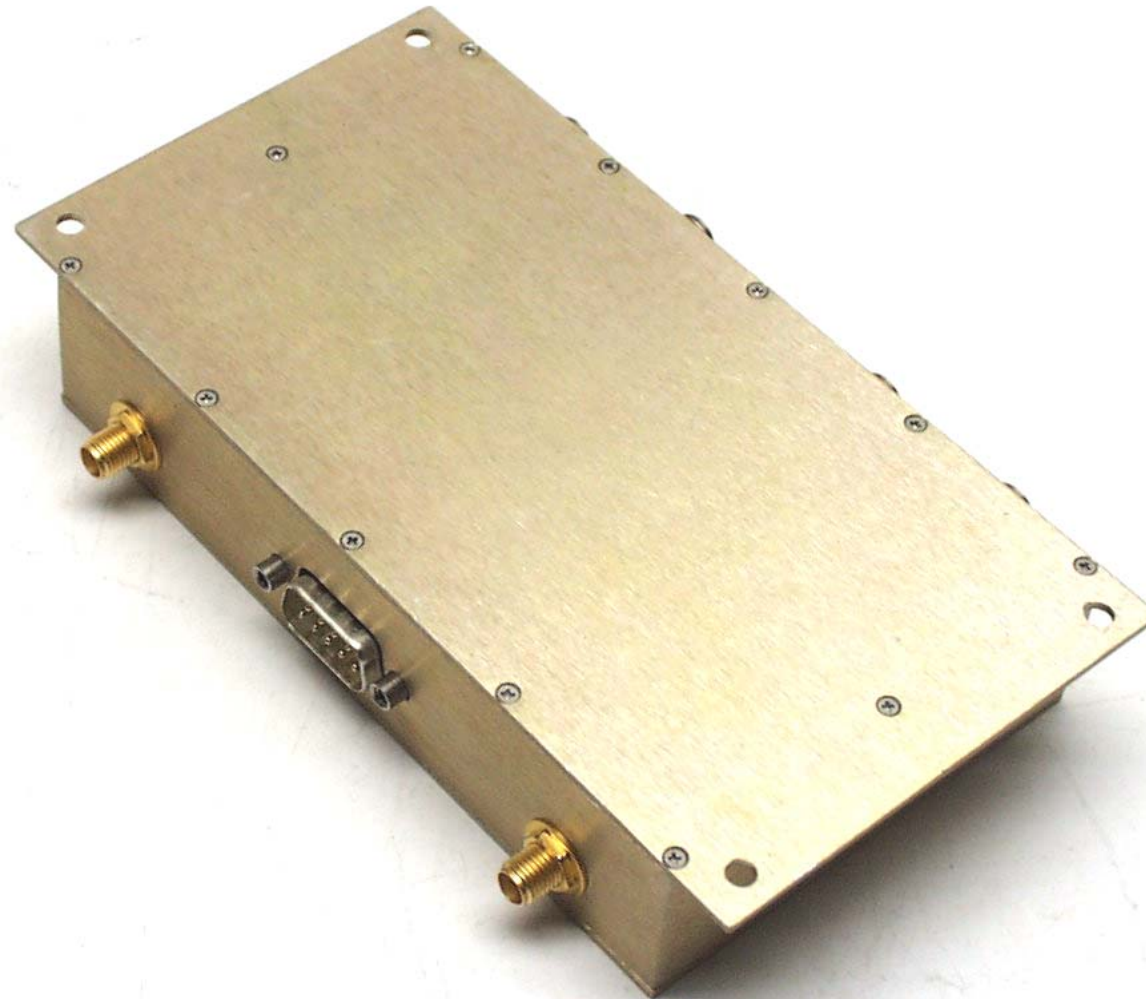

**ANNEX 4 - EXTERNAL PHOTOGRAPHS OF Kaval Head End RF Module, Model No.: LNKFIB-H04
FCC ID: H6M-US1900P**

Photo # 1

**ANNEX 4 - EXTERNAL PHOTOGRAPHS OF Kaval Head End RF Module, Model No.: LNKFIB-H04
FCC ID: H6M-US1900P**

Photo # 2

**ANNEX 4 - EXTERNAL PHOTOGRAPHS OF Kaval Head End RF Module, Model No.: LNKFIB-H04
FCC ID: H6M-US1900P**

Photo # 10