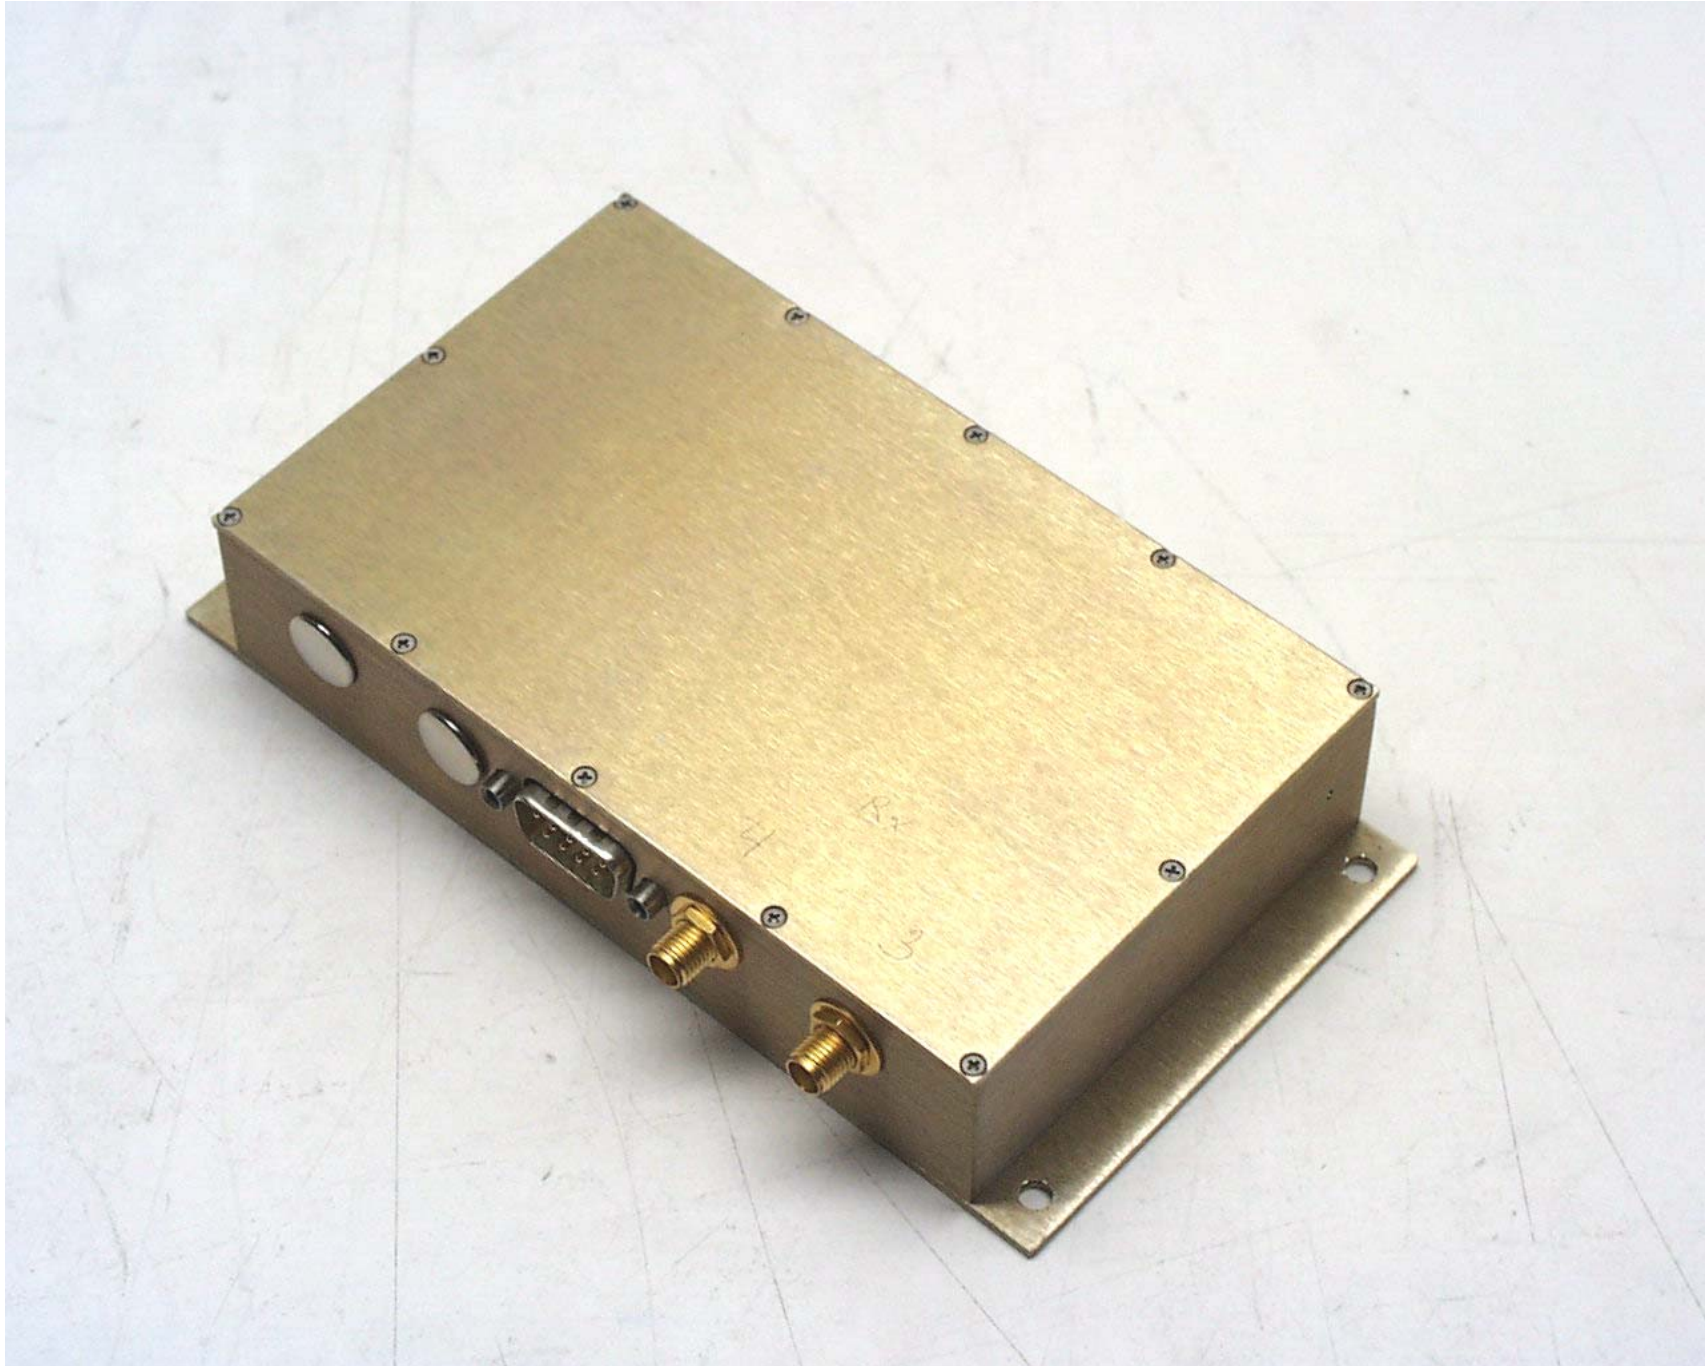

**ANNEX 4 - EXTERNAL PHOTOGRAPHS OF Kaval Head End RF Module, Model No.: LNKFIB-H04
FCC ID: H6M-US1900P**

Photo # 1

**ANNEX 4 - EXTERNAL PHOTOGRAPHS OF Kaval Head End RF Module, Model No.: LNKFIB-H04
FCC ID: H6M-US1900P**

Photo # 2

**ANNEX 4 - EXTERNAL PHOTOGRAPHS OF Kaval Head End RF Module, Model No.: LNKFIB-H04
FCC ID: H6M-US1900P**

Photo # 10