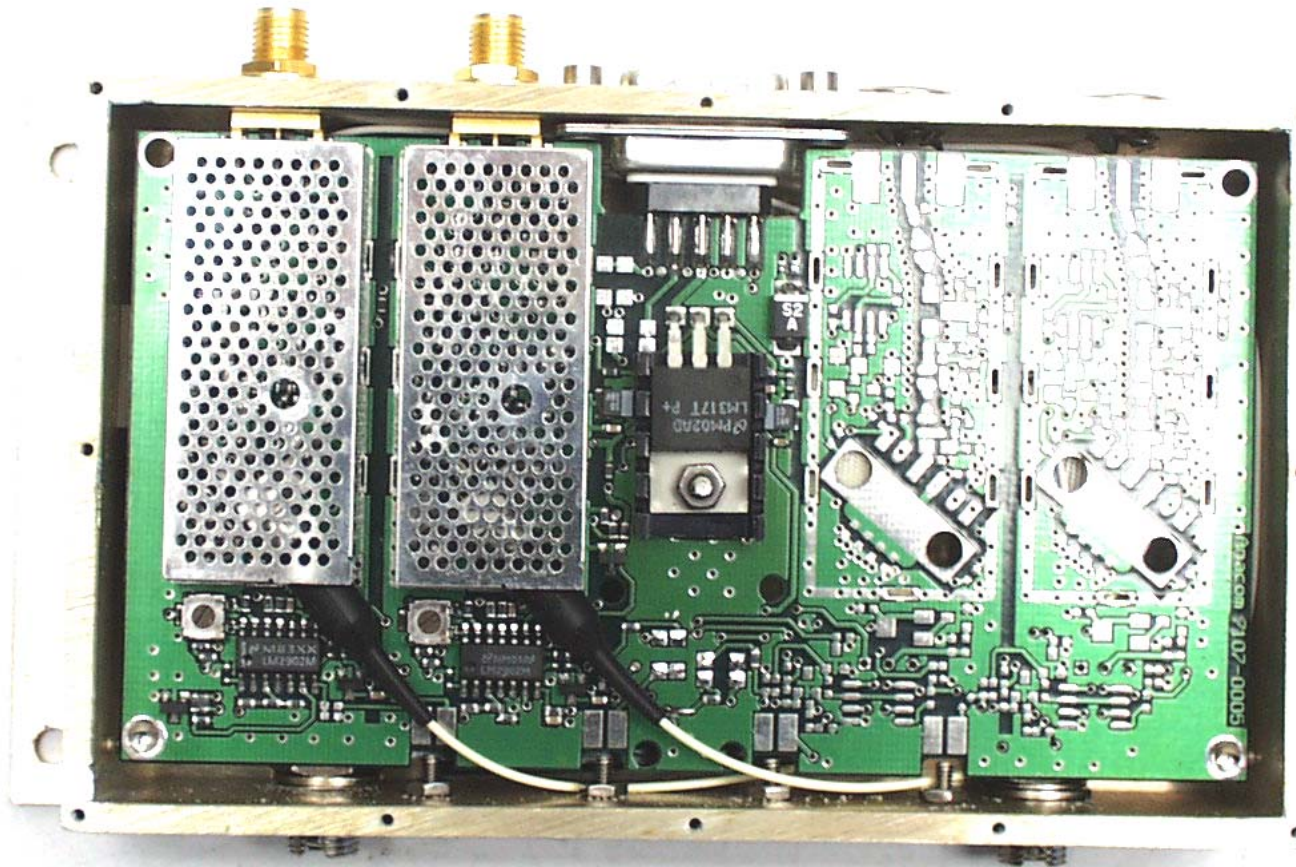

**ANNEX 4 - EXTERNAL PHOTOGRAPHS OF Kaval Head End RF Module, Model No.: LNKFIB-H04
FCC ID: H6M-US1900P**

Photo # 1

**ANNEX 4 - EXTERNAL PHOTOGRAPHS OF Kaval Head End RF Module, Model No.: LNKFIB-H04
FCC ID: H6M-US1900P**

Photo # 2

**ANNEX 4 - EXTERNAL PHOTOGRAPHS OF Kaval Head End RF Module, Model No.: LNKFIB-H04
FCC ID: H6M-US1900P**

Photo # 10