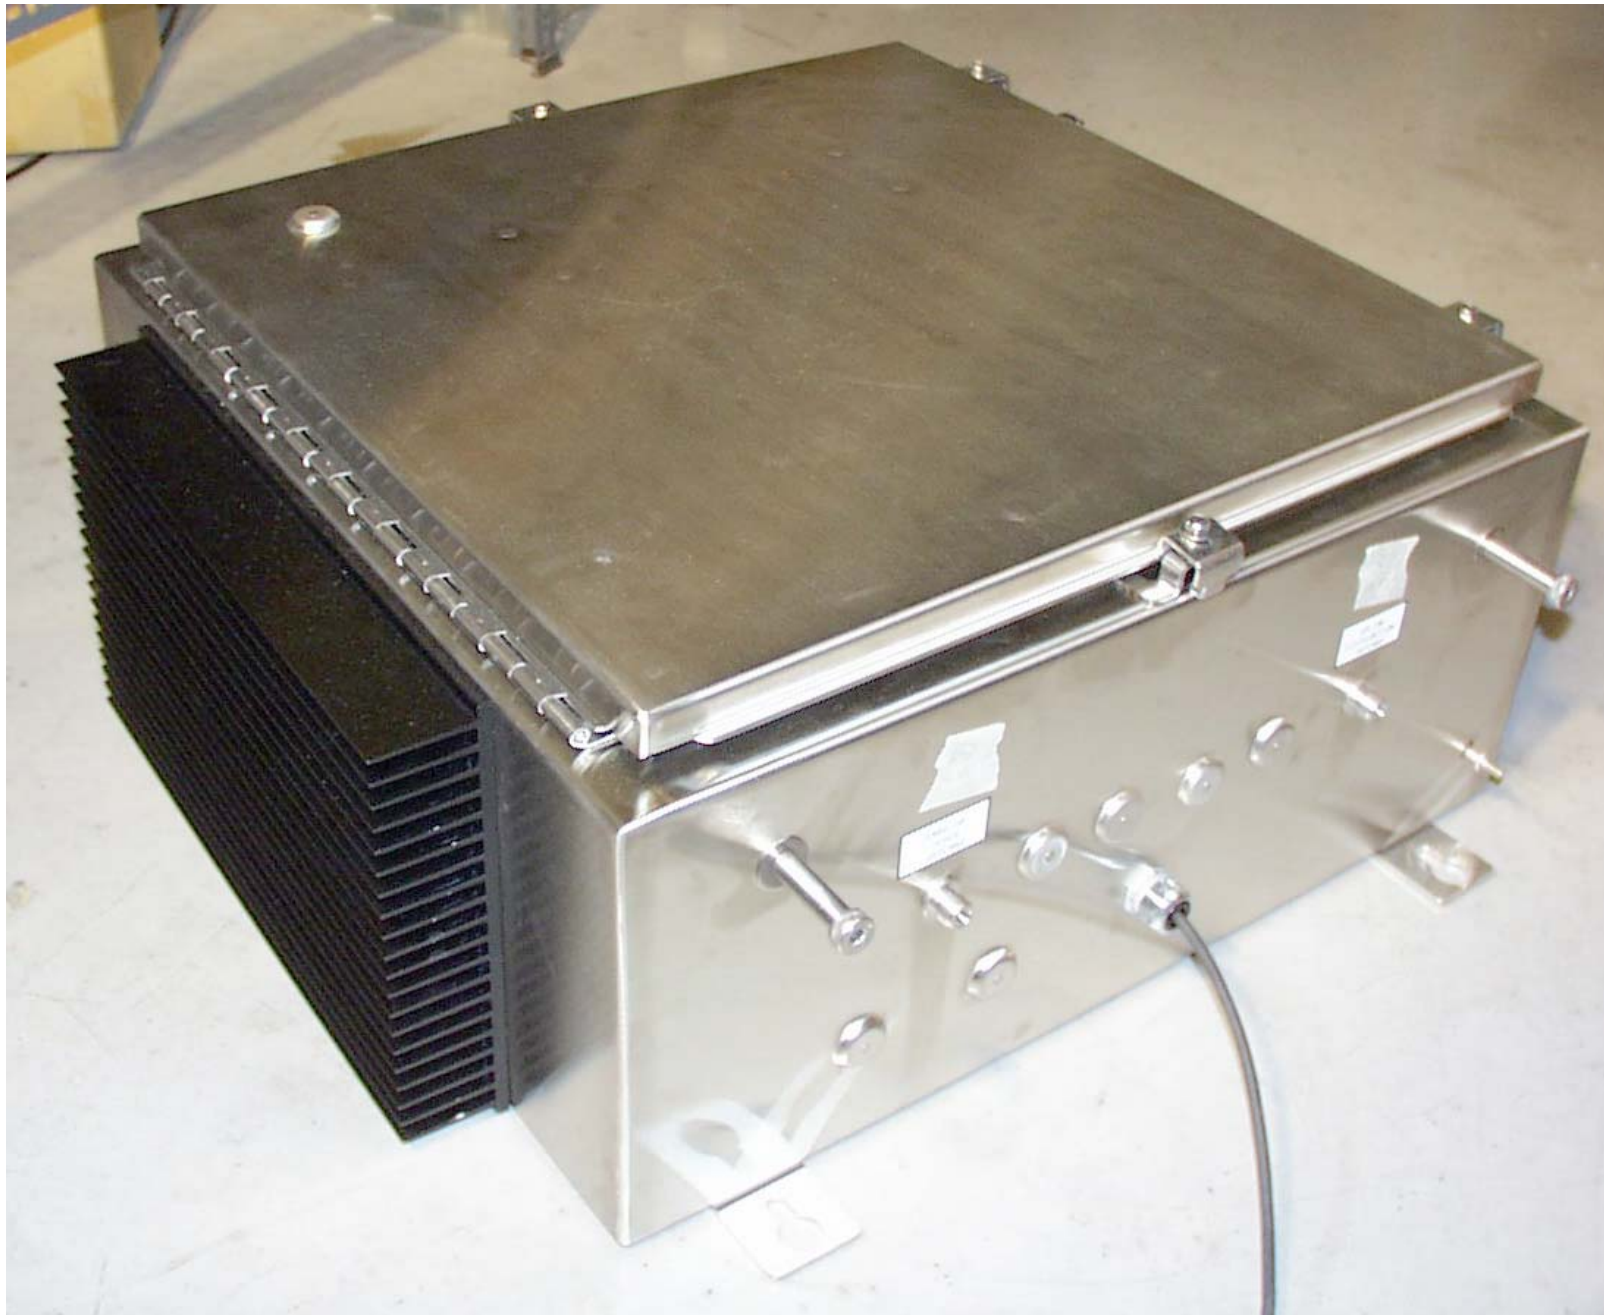

Annex 2 – External Photographs of The EUT
Bi-Directional Amplifier, Model SB400

Photo # 1
FCC ID: H6M-SB400

Annex 2 – External Photographs of The EUT
Bi-Directional Amplifier, Model SB400

Photo # 2
FCC ID: H6M-SB400