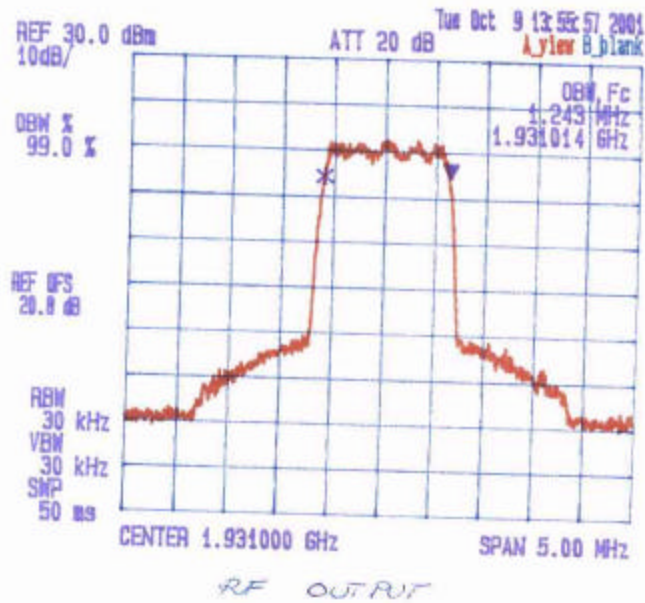

Date: Oct 9 2001
 Tested by: Hung Trinh

KAVAL TELECOM INC.
 SATELLINK RF-FIBER INTERFACE MODULES, MODEL LNKFIB-R01
 Frequency: 1931 MHz
 COMA
 99% OBW

Date: Oct 9 2001
 Tested by: Hung Trinh

KAVAL TELECOM INC.
 SATELLINK RF-FIBER INTERFACE MODULES, MODEL LNKFIB-R01
 Frequency: 1.960 MHz
 CDMA
 99.0% OBW

Date: Oct. 9, 2001
Tested by: Hung Trinh

KAVAL TELECOM INC.
SATELLINK RF-FIBER INTERFACE MODULES, MODEL LNKFIB-R01
Frequency: 1.9890 MHz
CDMA
99% OBW

Date: Oct 9 2001
 Tested by: Hung Trinh

KAVAL TELECOM INC.
 SATELLINK RF-FIBER INTERFACE MODULES, MODEL LNKFIB-R01
 Frequency: 19.31 MHz
 99% OBW

Date: Oct. 9, 2001
 Tested by: Hung Trinh

KAVAL TELECOM INC.
 SATELLINK RF-FIBER INTERFACE MODULES, MODEL LNKFIB-R01
 Frequency: 1.960 GHz
 99% OBW

Date: Oct. 2001
Tested by: Hung Trinh

KAVAL TELECOM INC.
SATELLINK RF-FIBER INTERFACE MODULES, MODEL LNKFB-R01
Frequency: 19.800 MHz
4.5M
99% OBW