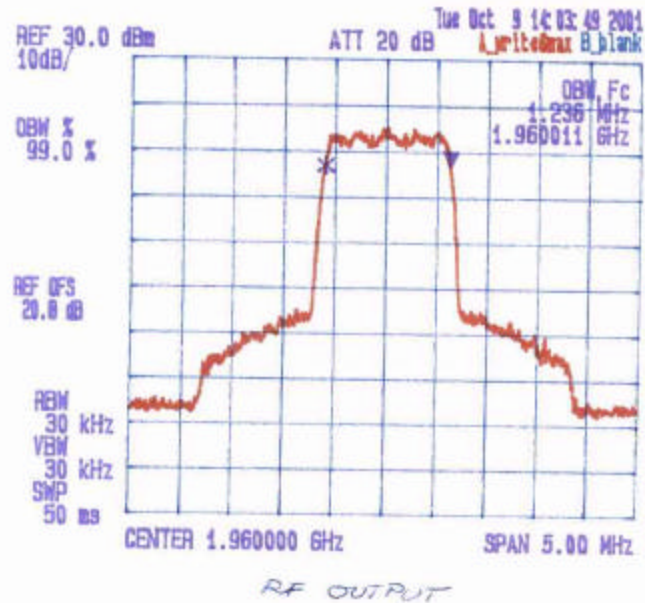

Date: Oct 9 2001
 Tested by: Hung Trinh

KAVAL TELECOM INC.
 SATELLINK RF-FIBER INTERFACE MODULES, MODEL LNKFIB-R01
 Frequency: 1931 MHz
 COMA
 99% OBW

Date: Oct 9 2001
 Tested by: Hung Trinh

KAVAL TELECOM INC.
 SATELLINK RF-FIBER INTERFACE MODULES, MODEL LNKFIB-R01
 Frequency: 1.960 MHz
 CDMA
 99.0% OBW

Date: Oct. 9, 2001
Tested by: Hung Trinh

KAVAL TELECOM INC.
SATELLINK RF-FIBER INTERFACE MODULES, MODEL LNKFIB-R01
Frequency: 1.9890 MHz
CDMA
99% OBW

Date: Oct 9 2001
 Tested by: Hung Trinh

KAVAL TELECOM INC.
 SATELLINK RF-FIBER INTERFACE MODULES, MODEL LNKFIB-R01
 Frequency: 19.31 MHz
 99% OBW