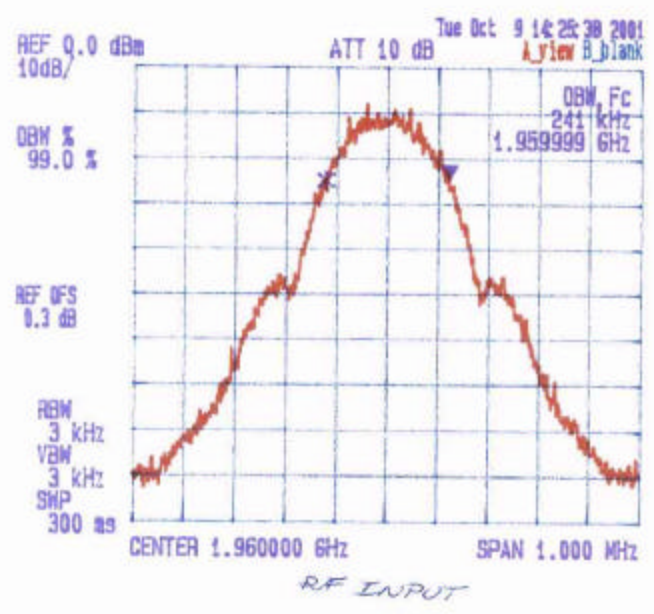

Date: Oct. 9, 2001
Tested by: Hung Trinh

KAVAL TELECOM INC.
SATELLINK RF-FIBER INTERFACE MODULES, MODEL LNKFIB-R01
Frequency: 1.9890 MHz
CDMA
99% OBW

Date: Oct 9 2001
 Tested by: Hung Trinh

KAVAL TELECOM INC.
 SATELLINK RF-FIBER INTERFACE MODULES, MODEL LNKFIB-R01
 Frequency: 19.31 MHz
 99% OBW

Date: Oct. 9, 2001
 Tested by: Hung Trinh

KAVAL TELECOM INC.
 SATELLINK RF-FIBER INTERFACE MODULES, MODEL LNKFIB-R01
 Frequency: 1.960 GHz
 99% OBW

Date: Oct. 2001
Tested by: Hung Trinh

KAVAL TELECOM INC.
SATELLINK RF-FIBER INTERFACE MODULES, MODEL LNKFB-R01
Frequency: 19.800 MHz
4.5M
99% OBW