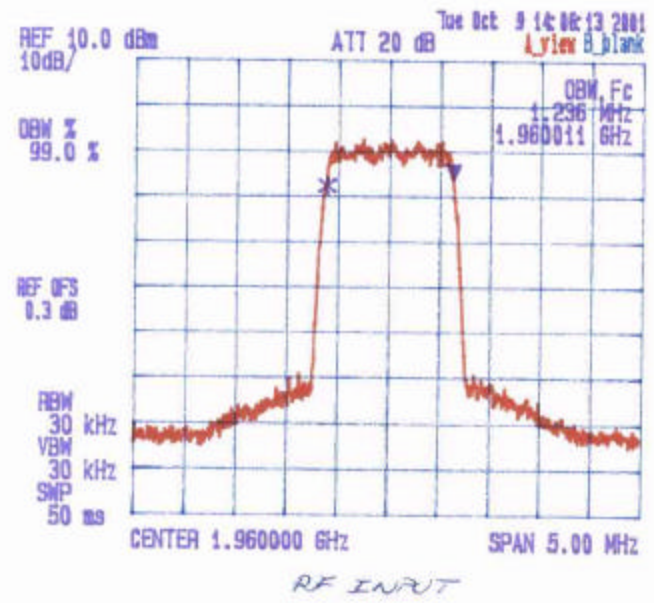

Date: Oct 9 2001
 Tested by: Hung Trinh

KAVAL TELECOM INC.
 SATELLINK RF-FIBER INTERFACE MODULES, MODEL LNKFIB-R01
 Frequency: 1931 MHz
 COMA
 99% OBW

Date: Oct 9 2001
 Tested by: Hung Trinh

KAVAL TELECOM INC.
 SATELLINK RF-FIBER INTERFACE MODULES, MODEL LNKFIB-R01
 Frequency: 1.960 MHz
 CDMA
 99.0% OBW

Date: Oct. 9, 2001
Tested by: Hung Trinh

KAVAL TELECOM INC.
SATELLINK RF-FIBER INTERFACE MODULES, MODEL LNKFIB-R01
Frequency: 1.9890 MHz
CDMA
99% OBW

Date: Oct 9 2001
 Tested by: Hung Trinh

KAVAL TELECOM INC.
 SATELLINK RF-FIBER INTERFACE MODULES, MODEL LNKFIB-R01
 Frequency: 19.31 MHz
 99% OBW