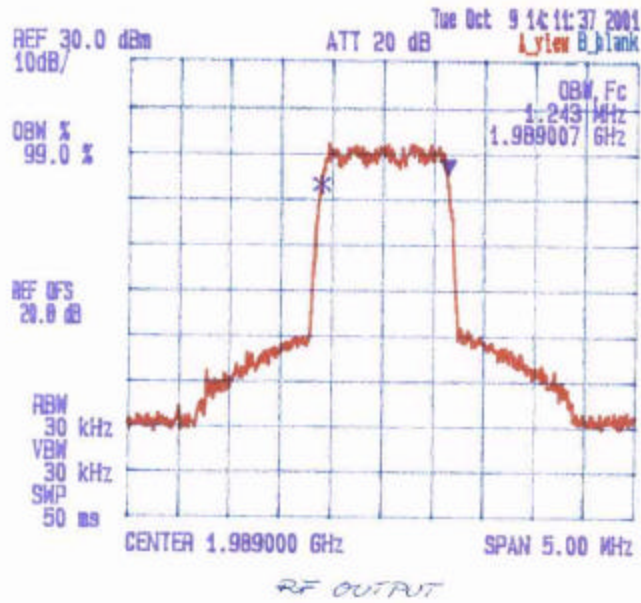

Date: Oct 9 2001
 Tested by: Hung Trinh

KAVAL TELECOM INC.
 SATELLINK RF-FIBER INTERFACE MODULES, MODEL LNKFIB-R01
 Frequency: 1931 MHz
 COMA
 99% OBW

Date: Oct 9 2001
 Tested by: Hung Trinh

KAVAL TELECOM INC.
 SATELLINK RF-FIBER INTERFACE MODULES, MODEL LNKFIB-R01
 Frequency: 1.960 MHz
 CDMA
 99.0% OBW

Date: Oct. 9, 2001
Tested by: Hung Trinh

KAVAL TELECOM INC.
SATELLINK RF-FIBER INTERFACE MODULES, MODEL LNKFIB-R01
Frequency: 1.9890 MHz
CDMA
99% OBW

Date: Oct 9 2001
 Tested by: Hung Trinh

KAVAL TELECOM INC.
 SATELLINK RF-FIBER INTERFACE MODULES, MODEL LNKFIB-R01
 Frequency: 19.31 MHz
 99% OBW