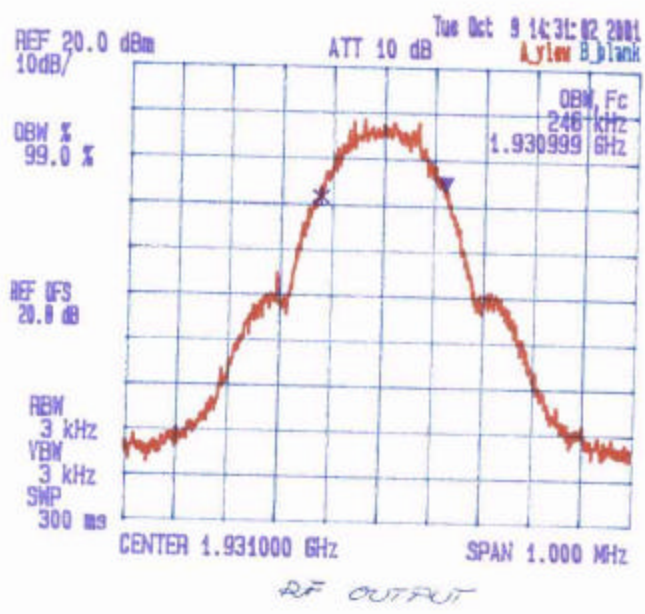

Date: Oct 9 2001
 Tested by: Hung Trinh

KAVAL TELECOM INC.
 SATELLINK RF-FIBER INTERFACE MODULES, MODEL LNKFIB-R01
 Frequency: 1931 MHz
 COMA
 99% OBW

Date: Oct 9 2001
 Tested by: Hung Trinh

KAVAL TELECOM INC.
 SATELLINK RF-FIBER INTERFACE MODULES, MODEL LNKFIB-R01
 Frequency: 1.960 MHz
 CDMA
 99.0% OBW

Date: Oct. 9, 2001
Tested by: Hung Trinh

KAVAL TELECOM INC.
SATELLINK RF-FIBER INTERFACE MODULES, MODEL LNKFIB-R01
Frequency: 1.9890 MHz
CDMA
99% OBW

Date: Oct 9 2001
 Tested by: Hung Trinh

KAVAL TELECOM INC.
 SATELLINK RF-FIBER INTERFACE MODULES, MODEL LNKFIB-R01
 Frequency: 19.31 MHz
 99% OBW