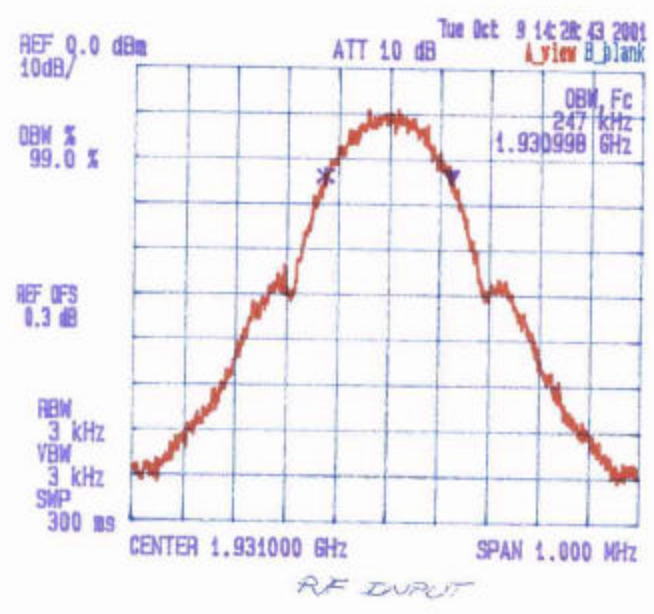

Date: Oct 9 2001
 Tested by: Hung Trinh

KAVAL TELECOM INC.
 SATELLINK RF-FIBER INTERFACE MODULES, MODEL LNKFIB-R01
 Frequency: 1931 MHz
 COMA
 99% OBW

Date: Oct 9 2001
 Tested by: Hung Trinh

KAVAL TELECOM INC.
 SATELLINK RF-FIBER INTERFACE MODULES, MODEL LNKFIB-R01
 Frequency: 1.960 MHz
 CDMA
 99.0% OBW

Date: Oct. 9, 2001
Tested by: Hung Trinh

KAVAL TELECOM INC.
SATELLINK RF-FIBER INTERFACE MODULES, MODEL LNKFIB-R01
Frequency: 1.9890 MHz
CDMA
99% OBW

Date: Oct 9 2001
 Tested by: Hung Trinh

KAVAL TELECOM INC.
 SATELLINK RF-FIBER INTERFACE MODULES, MODEL LNKFIB-R01
 Frequency: 19.31 MHz
 99% OBW