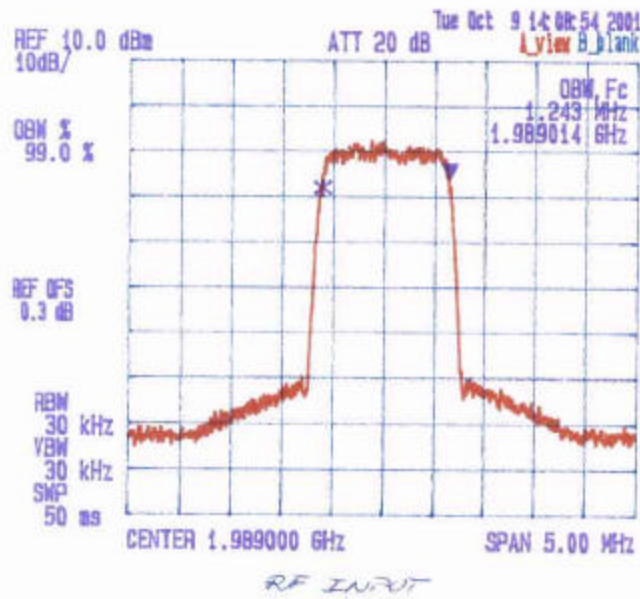

Date: Oct 9 2001
 Tested by: Hung Trinh

KAVAL TELECOM INC.
 SATELLINK RF-FIBER INTERFACE MODULES, MODEL LNKFIB-R01
 Frequency: 1931 MHz
 COMA
 99% OBW

Date: Oct 9 2001
 Tested by: Hung Trinh

KAVAL TELECOM INC.
 SATELLINK RF-FIBER INTERFACE MODULES, MODEL LNKFIB-R01
 Frequency: 1.960 MHz
 CDMA
 99.0% OBW

Date: Oct. 9, 2001
Tested by: Hung Trinh

KAVAL TELECOM INC.
SATELLINK RF-FIBER INTERFACE MODULES, MODEL LNKFIB-R01
Frequency: 1.9890 MHz
CDMA
99% OBW

Date: Oct 9 2001
 Tested by: Hung Trinh

KAVAL TELECOM INC.
 SATELLINK RF-FIBER INTERFACE MODULES, MODEL LNKFIB-R01
 Frequency: 19.31 MHz
 99% OBW