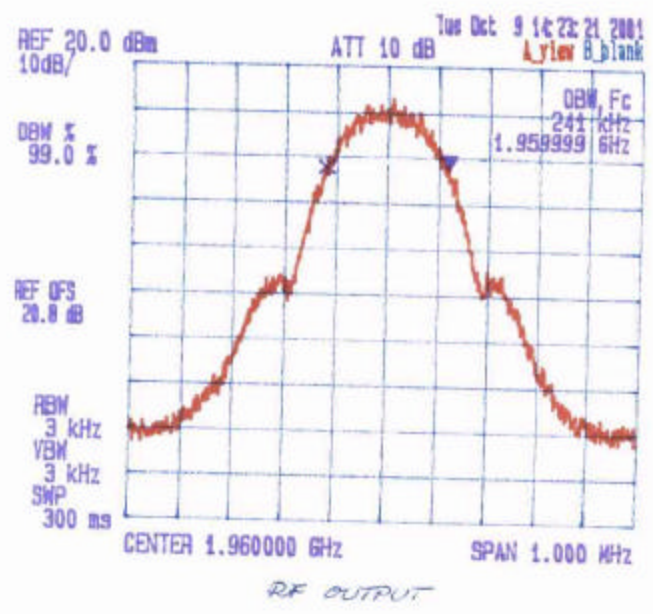

Date: Oct. 9, 2001
Tested by: Hung Trinh

KAVAL TELECOM INC.
SATELLINK RF-FIBER INTERFACE MODULES, MODEL LNKFIB-R01
Frequency: 1.9890 MHz
CDMA
99% OBW

Date: Oct 9 2001
 Tested by: Hung Trinh

KAVAL TELECOM INC.
 SATELLINK RF-FIBER INTERFACE MODULES, MODEL LNKFIB-R01
 Frequency: 19.31 MHz
 99% OBW

Date: Oct. 9, 2001
 Tested by: Hung Trinh

KAVAL TELECOM INC.
 SATELLINK RF-FIBER INTERFACE MODULES, MODEL LNKFIB-R01
 Frequency: 1.960 GHz
 99% OBW

Date: Oct. 2001
Tested by: Hung Trinh

KAVAL TELECOM INC.
SATELLINK RF-FIBER INTERFACE MODULES, MODEL LNKFB-R01
Frequency: 19.800 MHz
4.5M
99% OBW