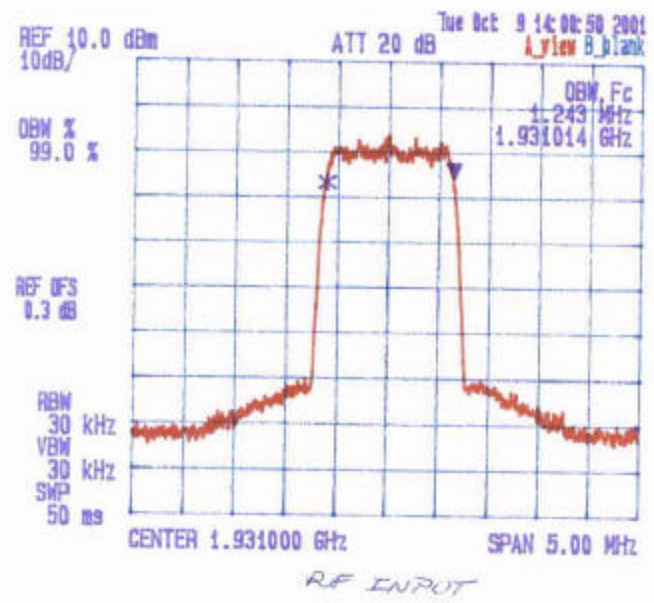

Date: Oct 9 2001
 Tested by: Hung Trinh

KAVAL TELECOM INC.
 SATELLINK RF-FIBER INTERFACE MODULES, MODEL LNKFIB-R01
 Frequency: 1931 MHz
 COMA
 99% OBW

Date: Oct 9 2001
 Tested by: Hung Trinh

KAVAL TELECOM INC.
 SATELLINK RF-FIBER INTERFACE MODULES, MODEL LNKFIB-R01
 Frequency: 1.960 MHz
 CDMA
 99.0% OBW

Date: Oct. 9, 2001
Tested by: Hung Trinh

KAVAL TELECOM INC.
SATELLINK RF-FIBER INTERFACE MODULES, MODEL LNKFIB-R01
Frequency: 1.9890 MHz
CDMA
99% OBW

Date: Oct 9 2001
 Tested by: Hung Trinh

KAVAL TELECOM INC.
 SATELLINK RF-FIBER INTERFACE MODULES, MODEL LNKFIB-R01
 Frequency: 19.31 MHz
 99% OBW