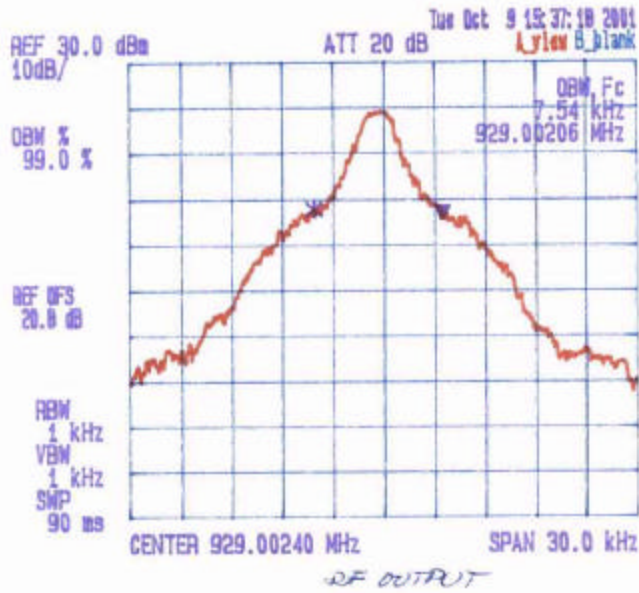

Date: Oct 9 2001
Tested by: Hung Trinh

KAVAL TELECOM INC.
SATELLINK RF-FIBER INTERFACE MODULES, MODEL LNKFIB-R01
Frequency : 929.0 MHz
Modulation: FM modulation with an external 9600 b/s random data source.
99 % OBW

Date: Oct 9 2001
Tested by: Hung Trinh

KAVAL TELECOM INC.
SATELLINK RF-FIBER INTERFACE MODULES, MODEL LNKFIB-R01
Frequency: 934.5 MHz
Modulation: FM modulation with an external 9600 b/s random data source.
99 % OBW

Date: Oct 9 2001
Tested by: Hung Trinh

KAVAL TELECOM INC.
SATELLINK RF-FIBER INTERFACE MODULES, MODEL LNKFIB-R01
Frequency: 940 MHz
Modulation: FM modulation with an external 9600 b/s random data source.
99 % OBW