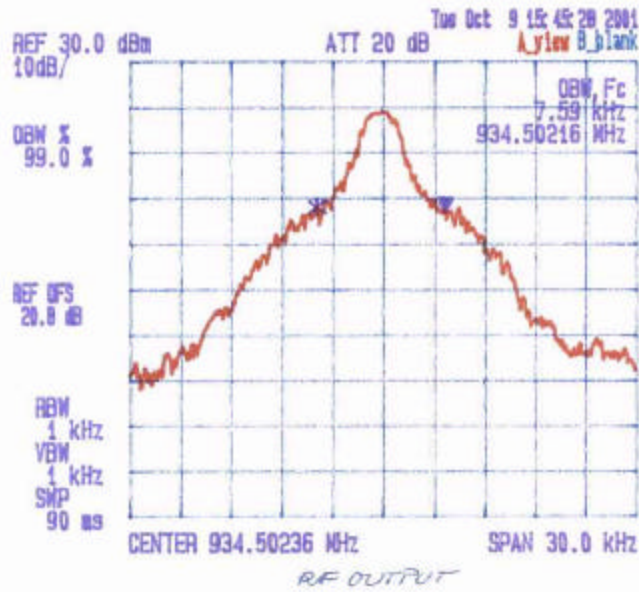

Date: Oct 9 2001
Tested by: Hung Trinh

KAVAL TELECOM INC.
SATELLINK RF-FIBER INTERFACE MODULES, MODEL LNKFIB-R01
Frequency : 929.0 MHz
Modulation: FM modulation with an external 9600 b/s random data source.
99 % OBW

Date: Oct 9 2001
Tested by: Hung Trinh

KAVAL TELECOM INC.
SATELLINK RF-FIBER INTERFACE MODULES, MODEL LNKFIB-R01
Frequency: 934.5 MHz
Modulation: FM modulation with an external 9600 b/s random data source.
99 % OBW

Date: Oct 9 2001
Tested by: Hung Trinh

KAVAL TELECOM INC.
SATELLINK RF-FIBER INTERFACE MODULES, MODEL LNKFIB-R01
Frequency: 940 MHz
Modulation: FM modulation with an external 9600 b/s random data source.
99 % OBW