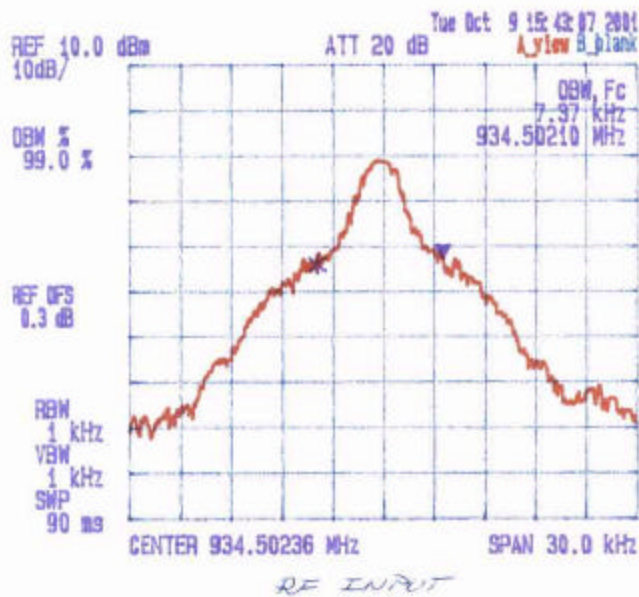

Date: Oct 9 2001
Tested by: Hung Trinh

KAVAL TELECOM INC.
SATELLINK RF-FIBER INTERFACE MODULES, MODEL LNKFIB-R01
Frequency : 929.0 MHz
Modulation: FM modulation with an external 9600 b/s random data source.
99 % OBW

Date: Oct 9 2001
Tested by: Hung Trinh

KAVAL TELECOM INC.
SATELLINK RF-FIBER INTERFACE MODULES, MODEL LNKFIB-R01
Frequency: 934.5 MHz
Modulation: FM modulation with an external 9600 b/s random data source.
99 % OBW

Date: Oct 9 2001
Tested by: Hung Trinh

KAVAL TELECOM INC.
SATELLINK RF-FIBER INTERFACE MODULES, MODEL LNKFIB-R01
Frequency: 940 MHz
Modulation: FM modulation with an external 9600 b/s random data source.
99 % OBW