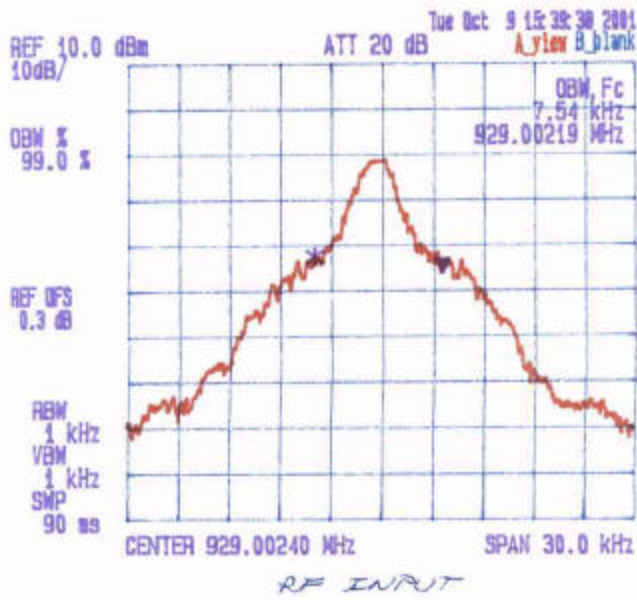

Date: Oct 9 2001
Tested by: Hung Trinh

KAVAL TELECOM INC.
SATELLINK RF-FIBER INTERFACE MODULES, MODEL LNKFIB-R01
Frequency : 929.0 MHz
Modulation: FM modulation with an external 9600 b/s random data source.
99 % OBW

Date: Oct 9 2001
Tested by: Hung Trinh

KAVAL TELECOM INC.
SATELLINK RF-FIBER INTERFACE MODULES, MODEL LNKFIB-R01
Frequency: 934.5 MHz
Modulation: FM modulation with an external 9600 b/s random data source.
99 % OBW

Date: Oct 9 2001
Tested by: Hung Trinh

KAVAL TELECOM INC.
SATELLINK RF-FIBER INTERFACE MODULES, MODEL LNKFIB-R01
Frequency: 940 MHz
Modulation: FM modulation with an external 9600 b/s random data source.
99 % OBW