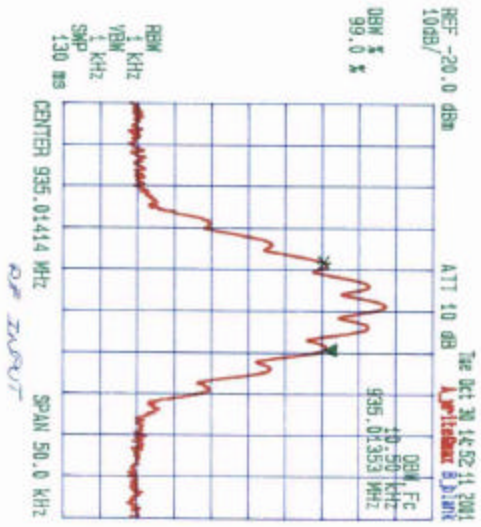

KAVAL WIRELESS TECHNOLOGIES INC.
 Linknet LNKF 800 RF Repeater Modules, 896-901 MHz
 Tx Freq: 896.0425 MHz, RF Output: 37 dBm
 Max. RF Input -30 dBm @ 896.0425 MHz
 Mod: FM Modulation with 2.5 kHz Sine wave signal, Freq. Dev: 2.5 kHz
99 % OBW

Date: Oct. 30 2001
 Tested by: Hung Trinh
 PLOT #1

PLOT #1

KAVAL WIRELESS TECHNOLOGIES INC.
Linknet LNKF 800 RF Repeater Modules, 896-901 MHz
Tx Freq: 900.9875 MHz, RF Output: 26.8 dBm
Max. RF input -30 dBm @ 900.9875 MHz
Mod.: FM Modulation with 2.5 kHz Sine wave signal, Freq. Dev.: 0.5 kHz
99 % OBW

Date: Oct. 30 2001
Tested by: Hung Trinh

PLOT # 2

PLOT # 2

KAVAL WIRELESS TECHNOLOGIES INC.
 Linknet LNK8 800 RF Repeater Modules, 935-940 MHz
 Tx Freq: 935.0135 MHz, RF Output: 27.2 dBm
 Max. RF Input -30 dBm @ 935.0135 MHz
 Mod.: FM Modulation with 2.5 kHz Sine wave signal, Freq. Dev.: 0.5 kHz
99 % OBW

Date: Oct. 30 2001
 Tested by: Hung Trinh

PLOT # 3

PLOT # 3

KAVAL WIRELESS TECHNOLOGIES INC.
 Linknet LNKF 800 RF Repeater Modules, 935-940 MHz
 Tx Freq.: 939.9875 MHz, RF Output: 27.0 dBm
 Max. RF input -30 dBm @ 939.9875 MHz
 Mod.: FM Modulation with 2.5 kHz Sine wave signal, Freq. Dev. 2.5 kHz
99 % OBW