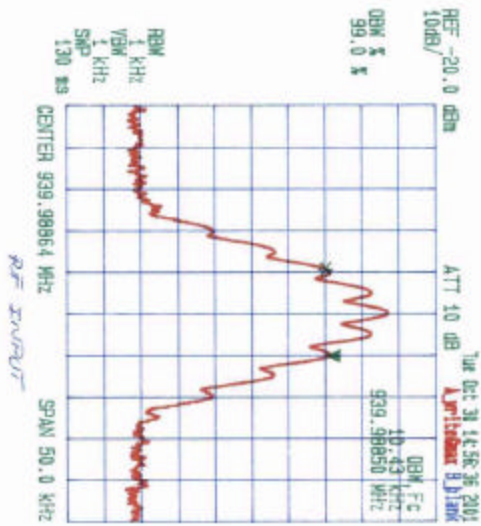

Date: Oct. 30 2001
 Tested by: Hung Trinh
 PLOT #1

PLOT #1

KAVAL WIRELESS TECHNOLOGIES INC.
Linknet LNKF 800 RF Repeater Modules, 896-901 MHz
Tx Freq: 900.9875 MHz, RF Output: 26.8 dBm
Max. RF input -30 dBm @ 900.9875 MHz
Mod.: FM Modulation with 2.5 kHz Sine wave signal, Freq. Dev.: 0.5 kHz
99 % OBW

Date: Oct. 30 2001
Tested by: Hung Trinh

PLOT # 2

PLOT # 2

KAVAL WIRELESS TECHNOLOGIES INC.
 Linknet LNK8 800 RF Repeater Modules, 935-940 MHz
 Tx Freq: 935.0135 MHz, RF Output: 27.2 dBm
 Max. RF Input -30 dBm @ 935.0135 MHz
 Mod.: FM Modulation with 2.5 kHz Sine wave signal, Freq. Dev.: 0.5 kHz
99 % OBW

Date: Oct. 30 2001
 Tested by: Hung Trinh

PLOT # 3

PLOT # 3

KAVAL WIRELESS TECHNOLOGIES INC.
 Linknet LNKF 800 RF Repeater Modules, 935-940 MHz
 Tx Freq.: 939.9875 MHz, RF Output: 27.0 dBm
 Max. RF input -30 dBm @ 939.9875 MHz
 Mod.: FM Modulation with 2.5 kHz Sine wave signal, Freq. Dev. 2.5 kHz
99 % OBW

Date: Oct 30 2001
 Tested by: Hung Trinh

PLOT #4

PLOT #4

KAVAL TELECOM INC.
Linknet LNKF 800 RF Repeater Modules, 896-901 MHz
Tx Freq: 896.01367 MHz, RF Output: 37 dBm
Max. RF input: -30 dBm @ 896.01367 MHz
Mod.: FM Modulation with an external 9600 b/s random data, Freq. Dev.: 3.5 kHz
99 % OBW