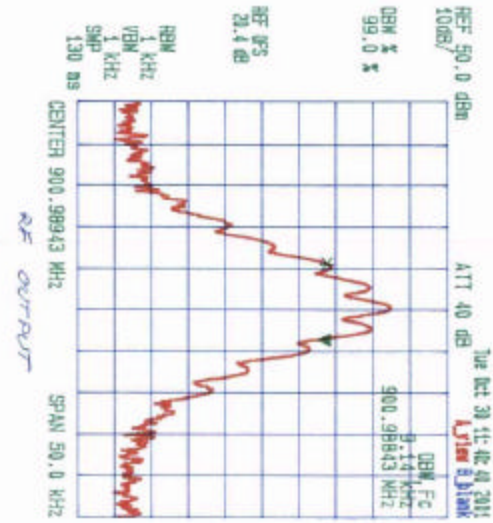

KAVAL WIRELESS TECHNOLOGIES INC.
 Linknet LNKF 800 RF Repeater Modules, 896-901 MHz
 Tx Freq: 896.0425 MHz, RF Output: 37 dBm
 Max. RF Input -30 dBm @ 896.0425 MHz
 Mod: FM Modulation with 2.5 kHz Sine wave signal, Freq. Dev: 2.5 kHz
99 % OBW

Date: Oct. 30 2001
 Tested by: Hung Trinh
 PLOT #1

PLOT #1

KAVAL WIRELESS TECHNOLOGIES INC.
Linknet LNKF 800 RF Repeater Modules, 896-901 MHz
Tx Freq: 900.9875 MHz, RF Output: 26.8 dBm
Max. RF input -30 dBm @ 900.9875 MHz
Mod.: FM Modulation with 2.5 kHz Sine wave signal, Freq. Dev.: 0.5 kHz
99 % OBW

Date: Oct. 30 2001
Tested by: Hung Trinh

PLOT # 2

PLOT # 2

KAVAL WIRELESS TECHNOLOGIES INC.
 Linknet LNK8 800 RF Repeater Modules, 935-940 MHz
 Tx Freq: 935.0135 MHz, RF Output: 27.2 dBm
 Max. RF Input -30 dBm @ 935.0135 MHz
 Mod.: FM Modulation with 2.5 kHz Sine wave signal, Freq. Dev.: 0.5 kHz
99 % OBW

Date: Oct. 30 2001
 Tested by: Hung Trinh

PLOT # 3

PLOT # 3

KAVAL WIRELESS TECHNOLOGIES INC.
 Linknet LNKF 800 RF Repeater Modules, 935-940 MHz
 Tx Freq.: 939.9875 MHz, RF Output: 27.0 dBm
 Max. RF input -30 dBm @ 939.9875 MHz
 Mod.: FM Modulation with 2.5 kHz Sine wave signal, Freq. Dev. 2.5 kHz
99 % OBW