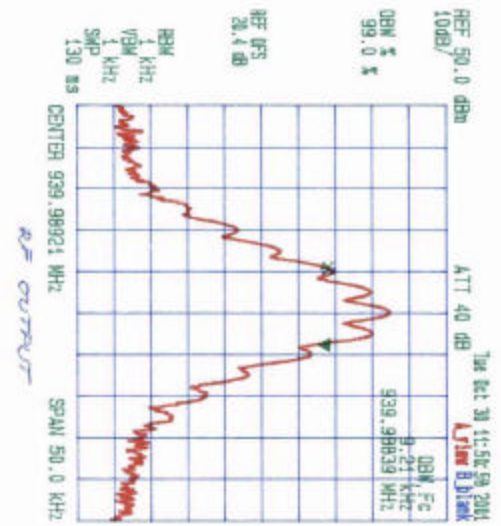

Date: Oct. 30 2001
 Tested by: Hung Trinh
 PLOT #1

PLOT #1

KAVAL WIRELESS TECHNOLOGIES INC.
Linknet LNKF 800 RF Repeater Modules, 896-901 MHz
Tx Freq: 900.9875 MHz, RF Output: 26.8 dBm
Max. RF input -30 dBm @ 900.9875 MHz
Mod.: FM Modulation with 2.5 kHz Sine wave signal, Freq. Dev.: 0.5 kHz
99 % OBW

Date: Oct. 30 2001
Tested by: Hung Trinh

PLOT # 2

PLOT # 2

KAVAL WIRELESS TECHNOLOGIES INC.
 Linknet LNK8 800 RF Repeater Modules, 935-940 MHz
 Tx Freq: 935.0135 MHz, RF Output: 27.2 dBm
 Max. RF Input -30 dBm @ 935.0135 MHz
 Mod.: FM Modulation with 2.5 kHz Sine wave signal, Freq. Dev.: 0.5 kHz
99 % OBW

Date: Oct. 30 2001
 Tested by: Hung Trinh

PLOT # 3

PLOT # 3

KAVAL WIRELESS TECHNOLOGIES INC.
 Linknet LNKF 800 RF Repeater Modules, 935-940 MHz
 Tx Freq.: 939.9875 MHz, RF Output: 27.0 dBm
 Max. RF input -30 dBm @ 939.9875 MHz
 Mod.: FM Modulation with 2.5 kHz Sine wave signal, Freq. Dev. 2.5 kHz
99 % OBW

Date: Oct 30 2001
 Tested by: Hung Trinh

PLOT #4

PLOT #4

KAVAL TELECOM INC.
Linknet LNKF 800 RF Repeater Modules, 896-901 MHz
Tx Freq: 896.01367 MHz, RF Output: 37 dBm
Max. RF input: -30 dBm @ 896.01367 MHz
Mod.: FM Modulation with an external 9600 b/s random data, Freq. Dev.: 3.5 kHz
99 % OBW