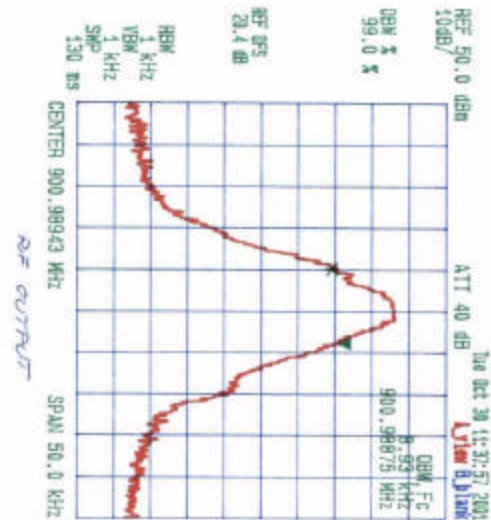

Date: Oct 30 2001
 Tested by: Hung Trinh

PLOT #4

PLOT #4

KAVAL TELECOM INC.
Linknet LNKF 800 RF Repeater Modules, 896-901 MHz
Tx Freq: 896.01367 MHz, RF Output: 37 dBm
Max. RF input: -30 dBm @ 896.01367 MHz
Mod.: FM Modulation with an external 9600 b/s random data, Freq. Dev.: 3.5 kHz
99 % OBW

Date: Oct. 30 2001
Tested by: Hung Trinh

Plot #5

Plot #5

KAVAL TELECOM INC.
 Linknet LNKF 800 RF Repeater Modules, 870-901 MHz
 Tx Freq: 900.9875 MHz, RF Output: 23.8 dBm
 Max. RF input -30 dBm @ 900.9875 MHz
 Mod.: FM Modulation with an external 9600 bits random data, Freq. Dev.: 0.5 kHz
99 % OBW

Date: Oct. 30 2001
 Tested by: Hung Trinh

Plot # 6

Plot # 6

KAVAL TELECOM INC.
Linknet LNKF 800 RF Repeater Modules, 935-0440 MHz
Tx Freq.: 935.0435 MHz, RF Output: 27.3 dBm
Max. RF input -30 dBm @ 935.0135 MHz
Mod.: FM Modulation with an external 9600 b/s random data, Freq. Dev.: 2.5 kHz
99 % OBW

Date: Oct. 30, 2001
Tested by: Hung Trinh

Plot #7

Plot #7

KAVAL TELECOM INC.
 Linknet LNKF 800 RF Repeater Modules, 932-240 MHz
 Tx Freq: 939.9575 MHz, RF Output: 27.2 dBm
 Max. RF input -30 dBm @ 939.9575 MHz
 Mod: FM Modulation with an external 9600 b/s random data, Freq. Dev.: 10.2 KHz
99 % OBW