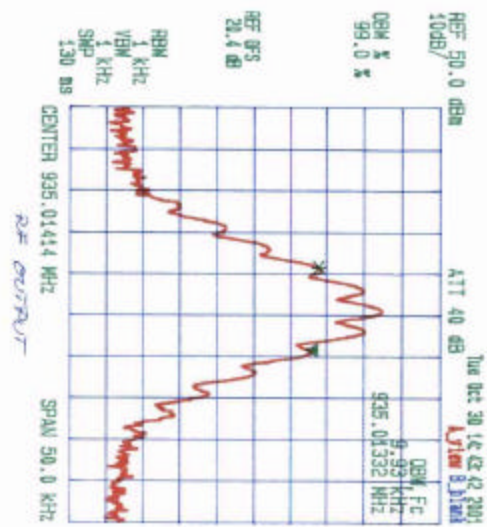

KAVAL WIRELESS TECHNOLOGIES INC.
 Linknet LNKF 800 RF Repeater Modules, 896-901 MHz
 Tx Freq: 896.0425 MHz, RF Output: 37 dBm
 Max. RF Input -30 dBm @ 896.0425 MHz
 Mod: FM Modulation with 2.5 kHz Sine wave signal, Freq. Dev: 2.5 kHz
99 % OBW

Date: Oct. 30 2001
 Tested by: Hung Trinh
 PLOT #1

PLOT #1

KAVAL WIRELESS TECHNOLOGIES INC.
Linknet LNKF 800 RF Repeater Modules, 896-901 MHz
Tx Freq: 900.9875 MHz, RF Output: 26.8 dBm
Max. RF input -30 dBm @ 900.9875 MHz
Mod.: FM Modulation with 2.5 kHz Sine wave signal, Freq. Dev.: 0.5 kHz
99 % OBW

Date: Oct. 30 2001
Tested by: Hung Trinh

PLOT # 2

PLOT # 2

KAVAL WIRELESS TECHNOLOGIES INC.
 Linknet LNK8 800 RF Repeater Modules, 935-940 MHz
 Tx Freq: 935.0135 MHz, RF Output: 27.2 dBm
 Max. RF Input -30 dBm @ 935.0135 MHz
 Mod.: FM Modulation with 2.5 kHz Sine wave signal, Freq. Dev.: 0.5 kHz
99 % OBW

Date: Oct. 30 2001
 Tested by: Hung Trinh

PLOT # 3

PLOT # 3

KAVAL WIRELESS TECHNOLOGIES INC.
 Linknet LNKF 800 RF Repeater Modules, 935-940 MHz
 Tx Freq.: 939.9875 MHz, RF Output: 27.0 dBm
 Max. RF input -30 dBm @ 939.9875 MHz
 Mod.: FM Modulation with 2.5 kHz Sine wave signal, Freq. Dev. 2.5 kHz
99 % OBW