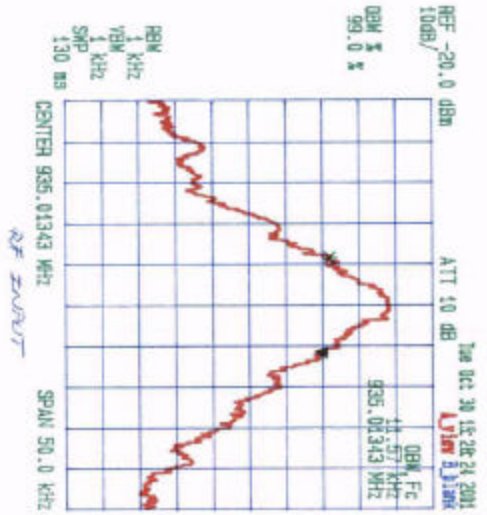

Date: Oct 30 2001
 Tested by: Hung Trinh

PLOT #4

PLOT #4

KAVAL TELECOM INC.
Linknet LNKF 800 RF Repeater Modules, 896-901 MHz
Tx Freq: 896.01367 MHz, RF Output: 37 dBm
Max. RF input: -30 dBm @ 896.01367 MHz
Mod.: FM Modulation with an external 9600 b/s random data, Freq. Dev.: 3.5 kHz
99 % OBW

Date: Oct. 30 2001
Tested by: Hung Trinh

Plot #5

Plot #5

KAVAL TELECOM INC.
 Linknet LNKF 800 RF Repeater Modules, 870-901 MHz
 Tx Freq: 900.9875 MHz, RF Output: 23.8 dBm
 Max. RF input -30 dBm @ 900.9875 MHz
 Mod.: FM Modulation with an external 9600 bits random data, Freq. Dev.: 0.5 kHz
99 % OBW

Date: Oct. 30 2001
 Tested by: Hung Trinh

Plot # 6

Plot # 6

KAVAL TELECOM INC.
Linknet LNKF 800 RF Repeater Modules, 935-0440 MHz
Tx Freq.: 935.0435 MHz, RF Output: 27.3 dBm
Max. RF input -30 dBm @ 935.0135 MHz
Mod.: FM Modulation with an external 9600 b/s random data, Freq. Dev.: 2.5 kHz
99 % OBW

Date: Oct. 30, 2001
Tested by: Hung Trinh

Plot #7

Plot #7

KAVAL TELECOM INC.
 Linknet LNKF 800 RF Repeater Modules, 932-240 MHz
 Tx Freq: 939.9575 MHz, RF Output: 27.2 dBm
 Max. RF input -30 dBm @ 939.9575 MHz
 Mod: FM Modulation with an external 9600 b/s random data, Freq. Dev.: 10.2 KHz
99 % OBW