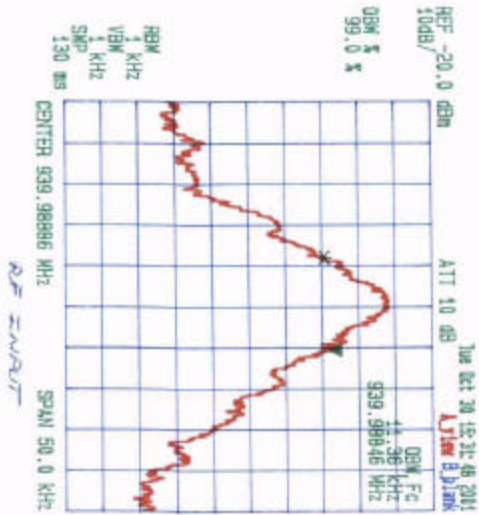

Date: Oct. 30 2001
Tested by: Hung Trinh

Plot #5

Plot #5

KAVAL TELECOM INC.
 Linknet LNKF 800 RF Repeater Modules, 870-901 MHz
 Tx Freq: 900.9875 MHz, RF Output: 23.8 dBm
 Max. RF input -30 dBm @ 900.9875 MHz
 Mod.: FM Modulation with an external 9600 bits random data, Freq. Dev.: 0.5 kHz
99 % OBW

Date: Oct. 30 2001
 Tested by: Hung Trinh

Plot # 6

Plot # 6

KAVAL TELECOM INC.
Linknet LNKF 800 RF Repeater Modules, 935-0440 MHz
Tx Freq.: 935.0435 MHz, RF Output: 27.3 dBm
Max. RF input -30 dBm @ 935.0135 MHz
Mod.: FM Modulation with an external 9600 b/s random data, Freq. Dev.: 2.5 kHz
99 % OBW

Date: Oct. 30, 2001
Tested by: Hung Trinh

Plot #7

Plot #7

KAVAL TELECOM INC.
 Linknet LNKF 800 RF Repeater Modules, 932-240 MHz
 Tx Freq: 939.9575 MHz, RF Output: 27.2 dBm
 Max. RF input -30 dBm @ 939.9575 MHz
 Mod: FM Modulation with an external 9600 b/s random data, Freq. Dev.: 10.2 KHz
99 % OBW

Date: Oct. 27 2001
 Tested by: Hung Trinh

PLOT # 5

PLOT # 5