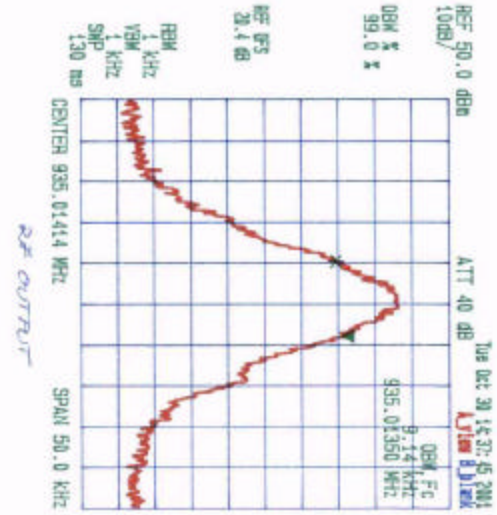

Date: Oct. 30 2001
Tested by: Hung Trinh

Plot #5

Plot #5

KAVAL TELECOM INC.
 Linknet LNKF 800 RF Repeater Modules, 870-901 MHz
 Tx Freq: 900.9875 MHz, RF Output: 23.8 dBm
 Max. RF input -30 dBm @ 900.9875 MHz
 Mod.: FM Modulation with an external 9600 bits random data, Freq. Dev.: 0.5 kHz
99 % OBW

Date: Oct. 30 2001
 Tested by: Hung Trinh

Plot # 6

Plot # 6

KAVAL TELECOM INC.
Linknet LNKF 800 RF Repeater Modules, 935-0440 MHz
Tx Freq.: 935.0435 MHz, RF Output: 27.3 dBm
Max. RF input -30 dBm @ 935.0135 MHz
Mod.: FM Modulation with an external 9600 b/s random data, Freq. Dev.: 2.5 kHz
99 % OBW

Date: Oct. 30, 2001
Tested by: Hung Trinh

Plot #7

Plot #7

KAVAL TELECOM INC.
 Linknet LNKF 800 RF Repeater Modules, 932-240 MHz
 Tx Freq: 939.9575 MHz, RF Output: 27.2 dBm
 Max. RF input -30 dBm @ 939.9575 MHz
 Mod: FM Modulation with an external 9600 b/s random data, Freq. Dev.: 10.2 KHz
99 % OBW