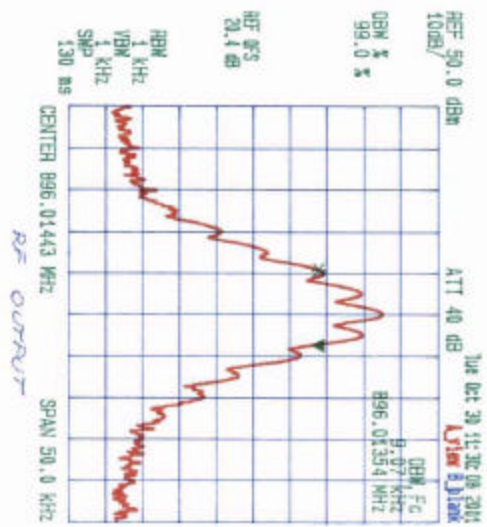

KAVAL WIRELESS TECHNOLOGIES INC.
 Linknet LNKF 800 RF Repeater Modules, 896-901 MHz
 Tx Freq: 896.0425 MHz, RF Output: 37 dBm
 Max. RF Input -30 dBm @ 896.0425 MHz
 Mod: FM Modulation with 2.5 kHz Sine wave signal, Freq. Dev: 2.5 kHz
99 % OBW

Date: Oct. 30 2001
 Tested by: Hung Trinh
 PLOT #1

PLOT #1

KAVAL WIRELESS TECHNOLOGIES INC.
Linknet LNKF 800 RF Repeater Modules, 896-901 MHz
Tx Freq: 900.9875 MHz, RF Output: 26.8 dBm
Max. RF input -30 dBm @ 900.9875 MHz
Mod.: FM Modulation with 2.5 kHz Sine wave signal, Freq. Dev.: 0.5 kHz
99 % OBW

Date: Oct. 30 2001
Tested by: Hung Trinh

PLOT # 2

PLOT # 2

KAVAL WIRELESS TECHNOLOGIES INC.
 Linknet LNK8 800 RF Repeater Modules, 935-940 MHz
 Tx Freq: 935.0135 MHz, RF Output: 27.2 dBm
 Max. RF Input -30 dBm @ 935.0135 MHz
 Mod.: FM Modulation with 2.5 kHz Sine wave signal, Freq. Dev.: 0.5 kHz
99 % OBW

Date: Oct. 30 2001
 Tested by: Hung Trinh

PLOT # 3

PLOT # 3

KAVAL WIRELESS TECHNOLOGIES INC.
 Linknet LNKF 800 RF Repeater Modules, 935-940 MHz
 Tx Freq.: 939.9875 MHz, RF Output: 27.0 dBm
 Max. RF input -30 dBm @ 939.9875 MHz
 Mod.: FM Modulation with 2.5 kHz Sine wave signal, Freq. Dev. 2.5 kHz
99 % OBW