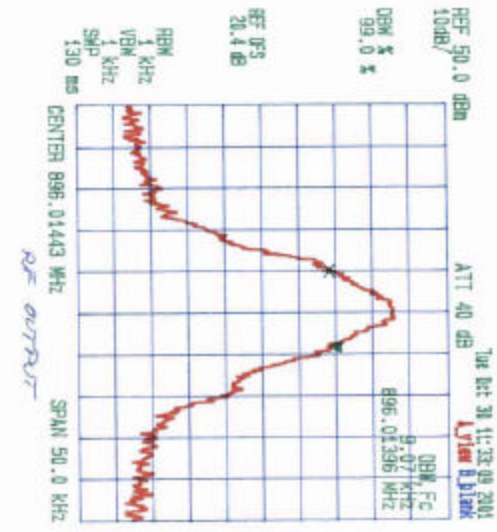

Date: Oct. 30 2001
 Tested by: Hung Trinh

PLOT # 3

PLOT # 3

KAVAL WIRELESS TECHNOLOGIES INC.
 Linknet LNKF 800 RF Repeater Modules, 935-940 MHz
 Tx Freq.: 939.9875 MHz, RF Output: 27.0 dBm
 Max. RF input -30 dBm @ 939.9875 MHz
 Mod.: FM Modulation with 2.5 kHz Sine wave signal, Freq. Dev. 2.5 kHz
99 % OBW

Date: Oct 30 2001
 Tested by: Hung Trinh

PLOT #4

PLOT #4

KAVAL TELECOM INC.
Linknet LNKF 800 RF Repeater Modules, 896-901 MHz
Tx Freq: 896.01367 MHz, RF Output: 37 dBm
Max. RF input: -30 dBm @ 896.01367 MHz
Mod.: FM Modulation with an external 9600 b/s random data, Freq. Dev.: 3.5 kHz
99 % OBW

Date: Oct. 30 2001
Tested by: Hung Trinh

Plot #5

Plot #5

KAVAL TELECOM INC.
 Linknet LNKF 800 RF Repeater Modules, 870-901 MHz
 Tx Freq: 900.9875 MHz, RF Output: 23.8 dBm
 Max. RF input -30 dBm @ 900.9875 MHz
 Mod.: FM Modulation with an external 9600 bits random data, Freq. Dev.: 0.5 kHz
99 % OBW

Date: Oct. 30 2001
 Tested by: Hung Trinh

Plot # 6

Plot # 6

KAVAL TELECOM INC.
Linknet LNKF 800 RF Repeater Modules, 935-0440 MHz
Tx Freq.: 935.0435 MHz, RF Output: 27.3 dBm
Max. RF input -30 dBm @ 935.0135 MHz
Mod.: FM Modulation with an external 9600 b/s random data, Freq. Dev.: 2.5 kHz
99 % OBW