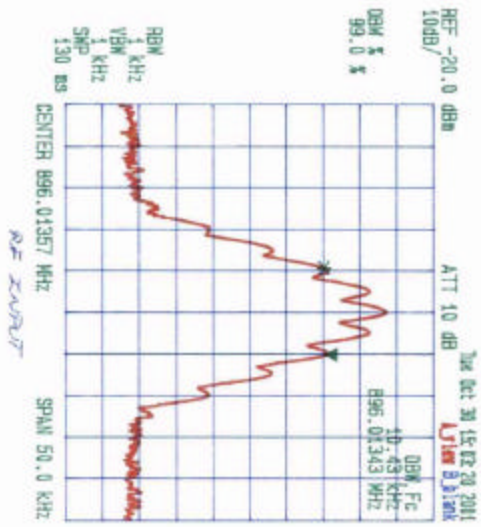

KAVAL WIRELESS TECHNOLOGIES INC.
 Linknet LNKF 800 RF Repeater Modules, 896-901 MHz
 Tx Freq: 896.0425 MHz, RF Output: 37 dBm
 Max. RF Input -30 dBm @ 896.0425 MHz
 Mod: FM Modulation with 2.5 kHz Sine wave signal, Freq. Dev: 2.5 kHz
99 % OBW

Date: Oct. 30 2001
 Tested by: Hung Trinh
 PLOT #1

PLOT #1

KAVAL WIRELESS TECHNOLOGIES INC.
Linknet LNKF 800 RF Repeater Modules, 896-901 MHz
Tx Freq: 900.9875 MHz, RF Output: 26.8 dBm
Max. RF input -30 dBm @ 900.9875 MHz
Mod.: FM Modulation with 2.5 kHz Sine wave signal, Freq. Dev.: 0.5 kHz
99 % OBW

Date: Oct. 30 2001
Tested by: Hung Trinh

PLOT # 2

PLOT # 2

KAVAL WIRELESS TECHNOLOGIES INC.
 Linknet LNK8 800 RF Repeater Modules, 935-940 MHz
 Tx Freq: 935.0135 MHz, RF Output: 27.2 dBm
 Max. RF Input -30 dBm @ 935.0135 MHz
 Mod.: FM Modulation with 2.5 kHz Sine wave signal, Freq. Dev.: 0.5 kHz
99 % OBW

Date: Oct. 30 2001
 Tested by: Hung Trinh

PLOT # 3

PLOT # 3

KAVAL WIRELESS TECHNOLOGIES INC.
 Linknet LNKF 800 RF Repeater Modules, 935-940 MHz
 Tx Freq.: 939.9875 MHz, RF Output: 27.0 dBm
 Max. RF input -30 dBm @ 939.9875 MHz
 Mod.: FM Modulation with 2.5 kHz Sine wave signal, Freq. Dev. 2.5 kHz
99 % OBW