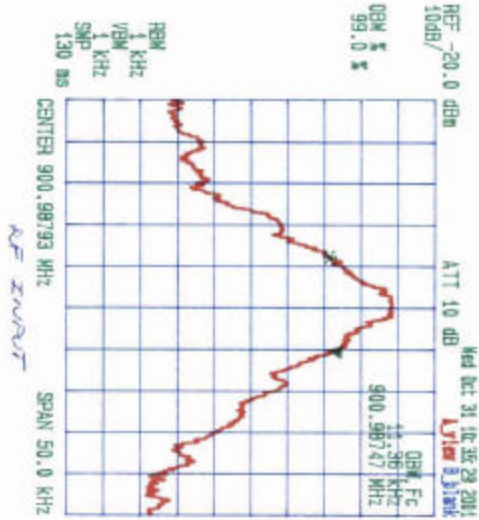

Date: Oct. 30 2001
 Tested by: Hung Trinh

PLOT # 3

PLOT # 3

KAVAL WIRELESS TECHNOLOGIES INC.
 Linknet LNKF 800 RF Repeater Modules, 935-940 MHz
 Tx Freq.: 939.9875 MHz, RF Output: 27.0 dBm
 Max. RF input -30 dBm @ 939.9875 MHz
 Mod.: FM Modulation with 2.5 kHz Sine wave signal, Freq. Dev. 2.5 kHz
99 % OBW

Date: Oct 30 2001
 Tested by: Hung Trinh

PLOT #4

PLOT #4

KAVAL TELECOM INC.
Linknet LNKF 800 RF Repeater Modules, 896-901 MHz
Tx Freq: 896.01367 MHz, RF Output: 37 dBm
Max. RF input: -30 dBm @ 896.01367 MHz
Mod.: FM Modulation with an external 9600 b/s random data, Freq. Dev.: 3.5 kHz
99 % OBW

Date: Oct. 30 2001
Tested by: Hung Trinh

Plot #5

Plot #5

KAVAL TELECOM INC.
 Linknet LNKF 800 RF Repeater Modules, 870-901 MHz
 Tx Freq: 900.9875 MHz, RF Output: 23.8 dBm
 Max. RF input -30 dBm @ 900.9875 MHz
 Mod.: FM Modulation with an external 9600 bits random data, Freq. Dev.: 0.5 kHz
99 % OBW

Date: Oct. 30 2001
 Tested by: Hung Trinh

Plot # 6

Plot # 6

KAVAL TELECOM INC.
Linknet LNKF 800 RF Repeater Modules, 935-0440 MHz
Tx Freq.: 935.0435 MHz, RF Output: 27.3 dBm
Max. RF input -30 dBm @ 935.0135 MHz
Mod.: FM Modulation with an external 9600 b/s random data, Freq. Dev.: 2.5 kHz
99 % OBW