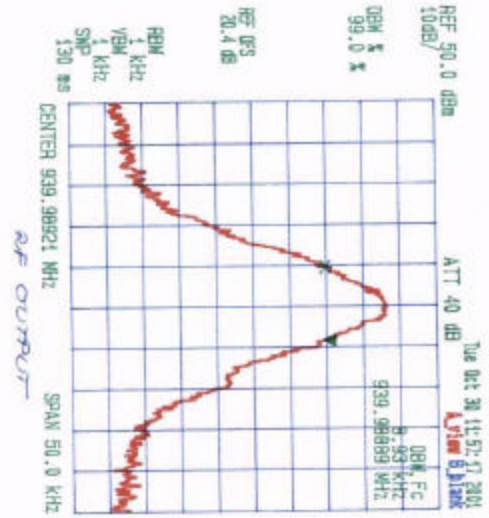

Date: Oct. 30 2001
 Tested by: Hung Trinh

Plot # 6

Plot # 6

KAVAL TELECOM INC.
Linknet LNKF 800 RF Repeater Modules, 935-0440 MHz
Tx Freq.: 935.0435 MHz, RF Output: 27.3 dBm
Max. RF input -30 dBm @ 935.0135 MHz
Mod.: FM Modulation with an external 9600 b/s random data, Freq. Dev.: 2.5 kHz
99 % OBW

Date: Oct. 30, 2001
Tested by: Hung Trinh

Plot #7

Plot #7

KAVAL TELECOM INC.
 Linknet LNKF 800 RF Repeater Modules, 932-240 MHz
 Tx Freq: 939.9575 MHz, RF Output: 27.2 dBm
 Max. RF input -30 dBm @ 939.9575 MHz
 Mod: FM Modulation with an external 9600 b/s random data, Freq. Dev.: 10.2 KHz
99 % OBW

Date: Oct. 27 2001
 Tested by: Hung Trinh

PLOT # 5

PLOT # 5