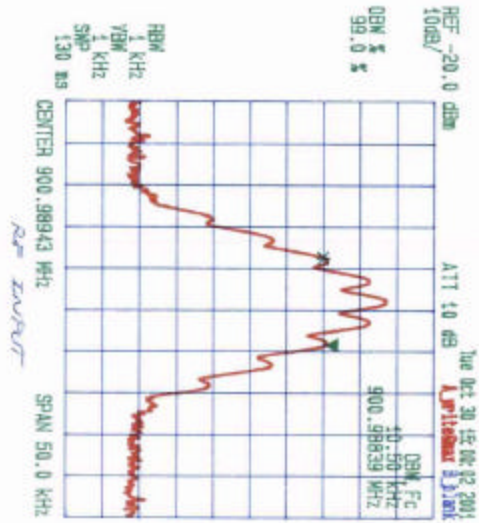

KAVAL WIRELESS TECHNOLOGIES INC.
 Linknet LNKF 800 RF Repeater Modules, 896-901 MHz
 Tx Freq: 896.0425 MHz, RF Output: 37 dBm
 Max. RF Input -30 dBm @ 896.0425 MHz
 Mod: FM Modulation with 2.5 kHz Sine wave signal, Freq. Dev: 2.5 kHz
99 % OBW

Date: Oct. 30 2001
 Tested by: Hung Trinh
 PLOT #1

PLOT #1

KAVAL WIRELESS TECHNOLOGIES INC.
Linknet LNKF 800 RF Repeater Modules, 896-901 MHz
Tx Freq: 900.9875 MHz, RF Output: 26.8 dBm
Max. RF input -30 dBm @ 900.9875 MHz
Mod.: FM Modulation with 2.5 kHz Sine wave signal, Freq. Dev.: 0.5 kHz
99 % OBW

Date: Oct. 30 2001
Tested by: Hung Trinh

PLOT # 2

PLOT # 2

KAVAL WIRELESS TECHNOLOGIES INC.
 Linknet LNK8 800 RF Repeater Modules, 935-940 MHz
 Tx Freq: 935.0135 MHz, RF Output: 27.2 dBm
 Max. RF Input -30 dBm @ 935.0135 MHz
 Mod.: FM Modulation with 2.5 kHz Sine wave signal, Freq. Dev.: 0.5 kHz
99 % OBW

Date: Oct. 30 2001
 Tested by: Hung Trinh

PLOT # 3

PLOT # 3

KAVAL WIRELESS TECHNOLOGIES INC.
 Linknet LNKF 800 RF Repeater Modules, 935-940 MHz
 Tx Freq.: 939.9875 MHz, RF Output: 27.0 dBm
 Max. RF input -30 dBm @ 939.9875 MHz
 Mod.: FM Modulation with 2.5 kHz Sine wave signal, Freq. Dev. 2.5 kHz
99 % OBW