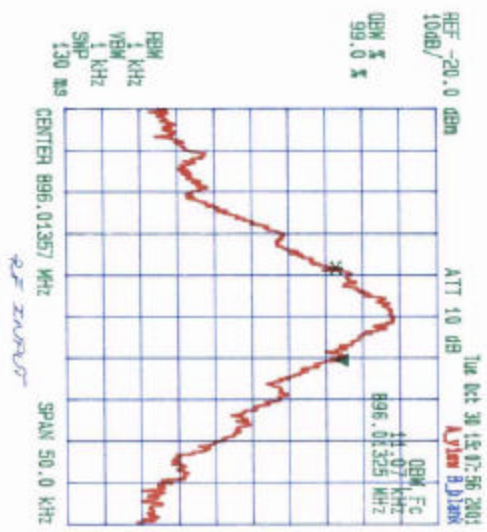

Date: Oct. 30 2001
 Tested by: Hung Trinh
 PLOT #1

PLOT #1

KAVAL WIRELESS TECHNOLOGIES INC.
Linknet LNKF 800 RF Repeater Modules, 896-901 MHz
Tx Freq: 900.9875 MHz, RF Output: 26.8 dBm
Max. RF input -30 dBm @ 900.9875 MHz
Mod.: FM Modulation with 2.5 kHz Sine wave signal, Freq. Dev.: 0.5 kHz
99 % OBW

Date: Oct. 30 2001
 Tested by: Hung Trinh

PLOT # 3

PLOT # 3

KAVAL WIRELESS TECHNOLOGIES INC.
 Linknet LNKF 800 RF Repeater Modules, 935-940 MHz
 Tx Freq.: 939.9875 MHz, RF Output: 27.0 dBm
 Max. RF input -30 dBm @ 939.9875 MHz
 Mod.: FM Modulation with 2.5 kHz Sine wave signal, Freq. Dev. 2.5 kHz
99 % OBW

Date: Oct 30 2001
 Tested by: Hung Trinh

PLOT #4

PLOT #4

KAVAL TELECOM INC.
Linknet LNKF 800 RF Repeater Modules, 896-901 MHz
Tx Freq: 896.01367 MHz, RF Output: 37 dBm
Max. RF input: -30 dBm @ 896.01367 MHz
Mod.: FM Modulation with an external 9600 b/s random data, Freq. Dev.: 3.5 kHz
99 % OBW

Date: Oct. 30 2001
Tested by: Hung Trinh

Plot #5

Plot #5

KAVAL TELECOM INC.
 Linknet LNKF 800 RF Repeater Modules, 870-901 MHz
 Tx Freq: 900.9875 MHz, RF Output: 23.8 dBm
 Max. RF input -30 dBm @ 900.9875 MHz
 Mod.: FM Modulation with an external 9600 bits random data, Freq. Dev.: 0.5 kHz
99 % OBW