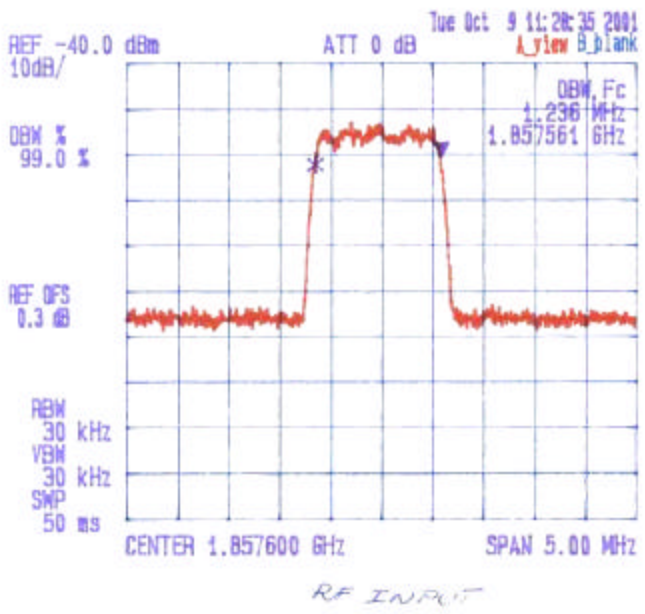

Date: Oct 9, 2001
Tested by: Hung Trinh

KAVAL TELECOM INC.
LINKNET LNKC 1900 RF 1900MHz PCS MODULE
Frequency Band: 1850 - 1910 MHz
Frequency: 1857.564 MHz
99% OBW

Date Oct 9 2001
Tested by: Hung Trinh

KAVAL TELECOM INC.
LINKNET LNKC 1900 RF 1900MHz PCS MODULE
Frequency Band: 1800 - 1920 MHz
Frequency: 1800 MHz
99 % OBW

Date Oct 9 2001
Tested by: Hung Trinh

KAVAL TELECOM INC.
LINKNET LNKC 1900 RF 1900MHz PCS MODULE
Frequency Band: 1885.0 - 1910.0 MHz
Frequency: 1902.464 MHz
99.0% OBW

Date: Oct 7 2001
Tested by: Hung Trinh

KAVAL TELECOM INC.
LINKNET LNKC 1900 RF 1900MHz PCS MODULE
Frequency Band: 1730 - 1930 MHz
Frequency: 1937.55 MHz
99% OBW

Date: Oct 9 2001
Tested by: Hung Trinh

KAVAL TELECOM INC.
LINKNET LNKC 1900 RF 1900MHz PCS MODULE
Frequency Band: 1830 - 1920 MHz
Frequency: 1900 MHz
99 % OBW