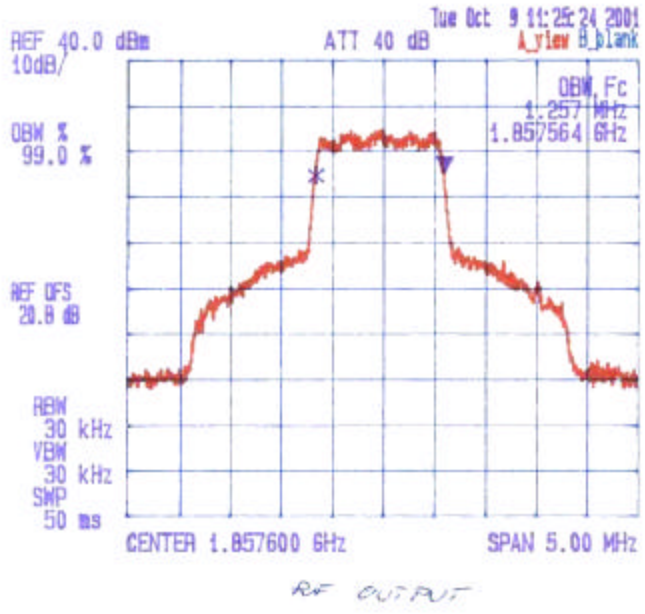

Date: Oct 9, 2001
Tested by: Hung Trinh

KAVAL TELECOM INC.
LINKNET LNKC 1900 RF 1900MHz PCS MODULE
Frequency Band: 1850 - 1910 MHz
Frequency: 1857.564 MHz
99% OBW

Date Oct 9 2001
Tested by: Hung Trinh

KAVAL TELECOM INC.
LINKNET LNKC 1900 RF 1900MHz PCS MODULE
Frequency Band: 1800 - 1920 MHz
Frequency: 1800 MHz
99 % OBW

Date Oct 9 2001
Tested by: Hung Trinh

KAVAL TELECOM INC.
LINKNET LNKC 1900 RF 1900MHz PCS MODULE
Frequency Band: 1885.0 - 1910.0 MHz
Frequency: 1902.464 MHz
99.0% OBW

Date: Oct 7 2001
Tested by: Hung Trinh

KAVAL TELECOM INC.
LINKNET LNKC 1900 RF 1900MHz PCS MODULE
Frequency Band: 1730 - 1930 MHz
Frequency: 1937.55 MHz
99% OBW

Date: Oct 9 2001
Tested by: Hung Trinh

KAVAL TELECOM INC.
LINKNET LNKC 1900 RF 1900MHz PCS MODULE
Frequency Band: 1830 - 1920 MHz
Frequency: 1900 MHz
99 % OBW