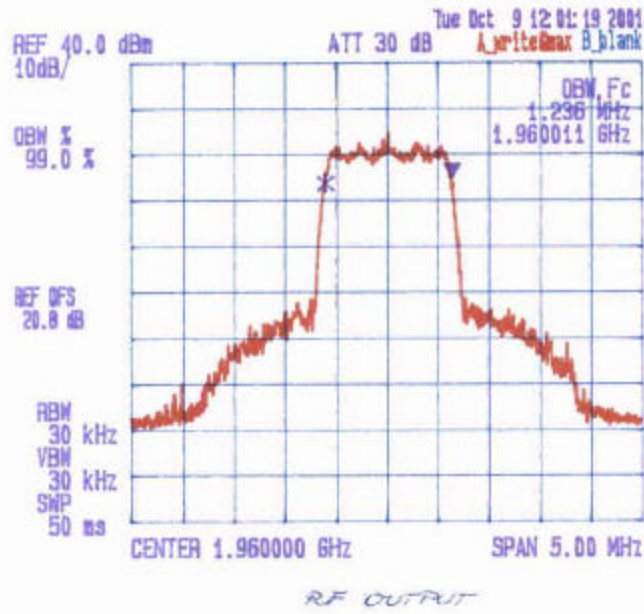

Date Oct 9 2001
Tested by: Hung Trinh

KAVAL TELECOM INC.
LINKNET LNKC 1900 RF 1900MHz PCS MODULE
Frequency Band: 1885.0 - 1910.0 MHz
Frequency: 1902.464 MHz
99.0% OBW

Date: Oct 7 2001
Tested by: Hung Trinh

KAVAL TELECOM INC.
LINKNET LNKC 1900 RF 1900MHz PCS MODULE
Frequency Band: 1730 - 1930 MHz
Frequency: 1937.55 MHz
99% OBW

Date: Oct 9 2001
Tested by: Hung Trinh

KAVAL TELECOM INC.
LINKNET LNKC 1900 RF 1900MHz PCS MODULE
Frequency Band: 1830 - 1920 MHz
Frequency: 1900 MHz
99 % OBW