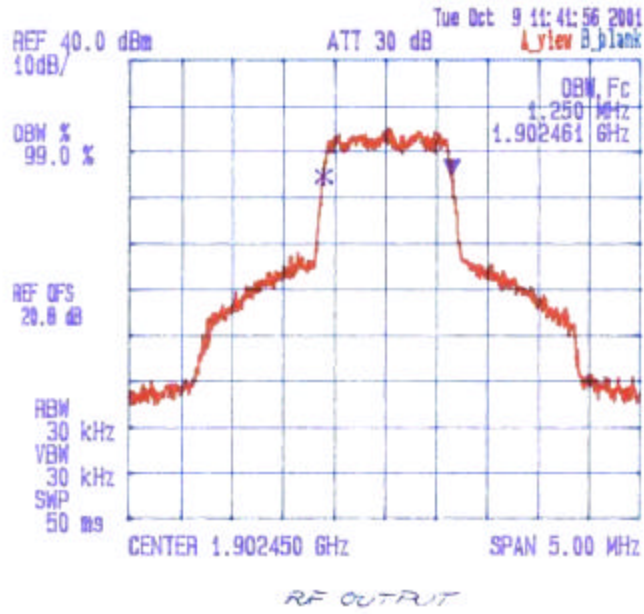

Date: Oct 9, 2001
Tested by: Hung Trinh

KAVAL TELECOM INC.
LINKNET LNKC 1900 RF 1900MHz PCS MODULE
Frequency Band: 1850 - 1910 MHz
Frequency: 1857.564 MHz
99% OBW

Date Oct 9 2001
Tested by: Hung Trinh

KAVAL TELECOM INC.
LINKNET LNKC 1900 RF 1900MHz PCS MODULE
Frequency Band: 1800 - 1920 MHz
Frequency: 1800 MHz
99 % OBW

Date Oct 9 2001
Tested by: Hung Trinh

KAVAL TELECOM INC.
LINKNET LNKC 1900 RF 1900MHz PCS MODULE
Frequency Band: 1885.0 - 1910.0 MHz
Frequency: 1902.464 MHz
99.0% OBW

Date: Oct 7 2001
Tested by: Hung Trinh

KAVAL TELECOM INC.
LINKNET LNKC 1900 RF 1900MHz PCS MODULE
Frequency Band: 1730 - 1930 MHz
Frequency: 1937.55 MHz
99% OBW

Date: Oct 9 2001
Tested by: Hung Trinh

KAVAL TELECOM INC.
LINKNET LNKC 1900 RF 1900MHz PCS MODULE
Frequency Band: 1830 - 1920 MHz
Frequency: 1900 MHz
99 % OBW