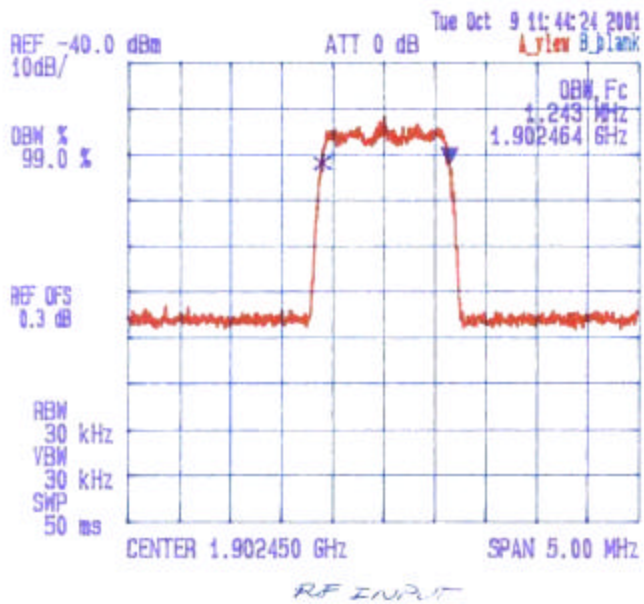

Date: Oct 9, 2001
Tested by: Hung Trinh

KAVAL TELECOM INC.
LINKNET LNKC 1900 RF 1900MHz PCS MODULE
Frequency Band: 1850 - 1910 MHz
Frequency: 1857.564 MHz
99% OBW

Date Oct 9 2001
Tested by: Hung Trinh

KAVAL TELECOM INC.
LINKNET LNKC 1900 RF 1900MHz PCS MODULE
Frequency Band: 1800 - 1920 MHz
Frequency: 1800 MHz
99 % OBW

Date Oct 9 2001
Tested by: Hung Trinh

KAVAL TELECOM INC.
LINKNET LNKC 1900 RF 1900MHz PCS MODULE
Frequency Band: 1885.0 - 1910.0 MHz
Frequency: 1902.464 MHz
99.0% OBW

Date: Oct 7 2001
Tested by: Hung Trinh