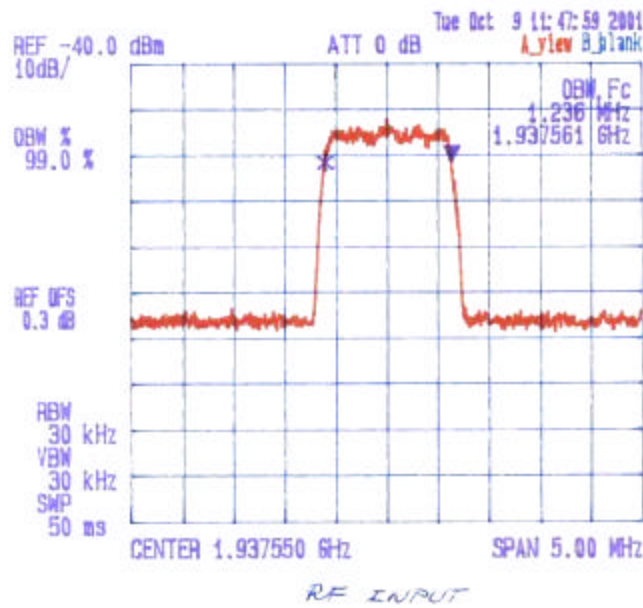

Date: Oct 9, 2001
Tested by: Hung Trinh

KAVAL TELECOM INC.
LINKNET LNKC 1900 RF 1900MHz PCS MODULE
Frequency Band: 1850 - 1910 MHz
Frequency: 1857.564 MHz
99% OBW

Date Oct 9 2001
Tested by: Hung Trinh

KAVAL TELECOM INC.
LINKNET LNKC 1900 RF 1900MHz PCS MODULE
Frequency Band: 1800 - 1920 MHz
Frequency: 1800 MHz
99 % OBW

Date Oct 9 2001
Tested by: Hung Trinh

KAVAL TELECOM INC.
LINKNET LNKC 1900 RF 1900MHz PCS MODULE
Frequency Band: 1885.0 - 1910.0 MHz
Frequency: 1902.464 MHz
99.0% OBW

Date: Oct 7 2001
Tested by: Hung Trinh

KAVAL TELECOM INC.
LINKNET LNKC 1900 RF 1900MHz PCS MODULE
Frequency Band: 1730 - 1930 MHz
Frequency: 1937.55 MHz
99% OBW

Date: Oct 9 2001
Tested by: Hung Trinh

KAVAL TELECOM INC.
LINKNET LNKC 1900 RF 1900MHz PCS MODULE
Frequency Band: 1830 - 1920 MHz
Frequency: 1900 MHz
99 % OBW