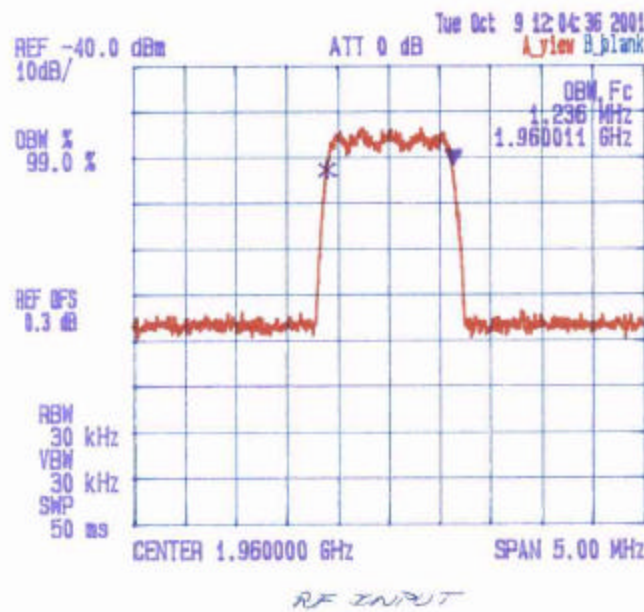

Date Oct 9 2001
Tested by: Hung Trinh

KAVAL TELECOM INC.
LINKNET LNKC 1900 RF 1900MHz PCS MODULE
Frequency Band: 1885.0 - 1910.0 MHz
Frequency: 1902.464 MHz
99.0% OBW

Date: Oct 7 2001
Tested by: Hung Trinh

KAVAL TELECOM INC.
LINKNET LNKC 1900 RF 1900MHz PCS MODULE
Frequency Band: 1730 - 1930 MHz
Frequency: 1937.55 MHz
99% OBW

Date: Oct 9 2001
Tested by: Hung Trinh

KAVAL TELECOM INC.
LINKNET LNKC 1900 RF 1900MHz PCS MODULE
Frequency Band: 1830 - 1920 MHz
Frequency: 1900 MHz
99 % OBW