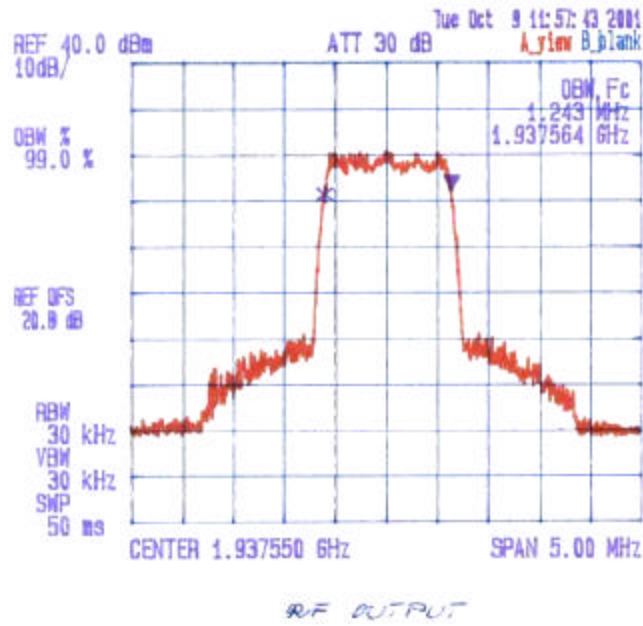

Date: Oct 9, 2001
Tested by: Hung Trinh

KAVAL TELECOM INC.
LINKNET LNKC 1900 RF 1900MHz PCS MODULE
Frequency Band: 1850 - 1910 MHz
Frequency: 1857.564 MHz
99% OBW

Date Oct 9 2001
Tested by: Hung Trinh

KAVAL TELECOM INC.
LINKNET LNKC 1900 RF 1900MHz PCS MODULE
Frequency Band: 1800 - 1920 MHz
Frequency: 1800 MHz
99 % OBW

Date Oct 9 2001
Tested by: Hung Trinh

KAVAL TELECOM INC.
LINKNET LNKC 1900 RF 1900MHz PCS MODULE
Frequency Band: 1885.0 - 1910.0 MHz
Frequency: 1902.464 MHz
99.0% OBW

Date: Oct 7 2001
Tested by: Hung Trinh

KAVAL TELECOM INC.
LINKNET LNKC 1900 RF 1900MHz PCS MODULE
Frequency Band: 1730 - 1930 MHz
Frequency: 1937.55 MHz
99% OBW

Date: Oct 9 2001
Tested by: Hung Trinh

KAVAL TELECOM INC.
LINKNET LNKC 1900 RF 1900MHz PCS MODULE
Frequency Band: 1830 - 1920 MHz
Frequency: 1900 MHz
99 % OBW