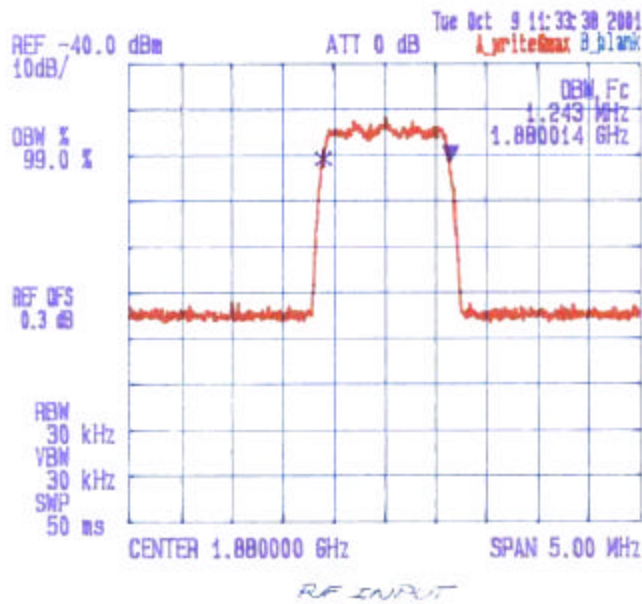

Date: Oct 9, 2001
Tested by: Hung Trinh

KAVAL TELECOM INC.
LINKNET LNKC 1900 RF 1900MHz PCS MODULE
Frequency Band: 1850 - 1910 MHz
Frequency: 1857.564 MHz
99% OBW

Date Oct 9 2001
Tested by: Hung Trinh

KAVAL TELECOM INC.
LINKNET LNKC 1900 RF 1900MHz PCS MODULE
Frequency Band: 1800 - 1920 MHz
Frequency: 1800 MHz
99 % OBW

Date Oct 9 2001
Tested by: Hung Trinh

KAVAL TELECOM INC.
LINKNET LNKC 1900 RF 1900MHz PCS MODULE
Frequency Band: 1885.0 - 1910.0 MHz
Frequency: 1902.464 MHz
99.0% OBW

Date: Oct 7 2001
Tested by: Hung Trinh

KAVAL TELECOM INC.
LINKNET LNKC 1900 RF 1900MHz PCS MODULE
Frequency Band: 1730 - 1930 MHz
Frequency: 1937.55 MHz
99% OBW

Date: Oct 9 2001
Tested by: Hung Trinh

KAVAL TELECOM INC.
LINKNET LNKC 1900 RF 1900MHz PCS MODULE
Frequency Band: 1830 - 1920 MHz
Frequency: 1900 MHz
99 % OBW