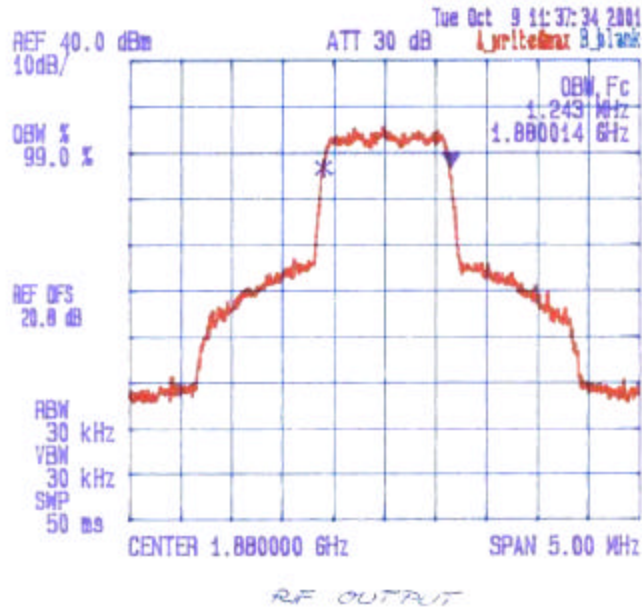

Date: Oct 9, 2001
Tested by: Hung Trinh

KAVAL TELECOM INC.
LINKNET LNKC 1900 RF 1900MHz PCS MODULE
Frequency Band: 1850 - 1910 MHz
Frequency: 1857.564 MHz
99% OBW

Date Oct 9 2001
Tested by: Hung Trinh

KAVAL TELECOM INC.
LINKNET LNKC 1900 RF 1900MHz PCS MODULE
Frequency Band: 1800 - 1920 MHz
Frequency: 1800 MHz
99 % OBW

Date Oct 9 2001
Tested by: Hung Trinh

KAVAL TELECOM INC.
LINKNET LNKC 1900 RF 1900MHz PCS MODULE
Frequency Band: 1885.0 - 1910.0 MHz
Frequency: 1902.464 MHz
99.0% OBW

Date: Oct 7 2001
Tested by: Hung Trinh

KAVAL TELECOM INC.
LINKNET LNKC 1900 RF 1900MHz PCS MODULE
Frequency Band: 1730 - 1930 MHz
Frequency: 1937.55 MHz
99% OBW

Date: Oct 9 2001
Tested by: Hung Trinh

KAVAL TELECOM INC.
LINKNET LNKC 1900 RF 1900MHz PCS MODULE
Frequency Band: 1830 - 1920 MHz
Frequency: 1900 MHz
99 % OBW