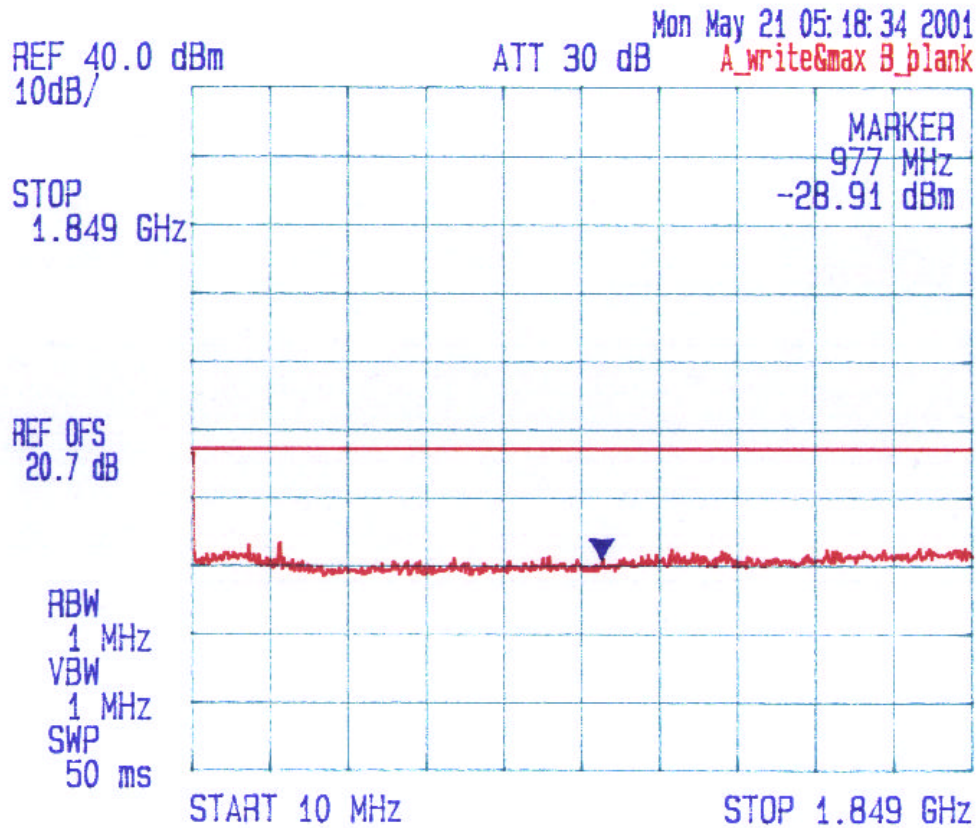

No. 1:	2.505 GHz	-33.31 dBm	A
No. 2:	3.436 GHz	-35.34 dBm	A
No. 3:	3.694 GHz	-30.06 dBm	A
No. 4:			
No. 5:			
No. 6:			
No. 7:			
No. 8:			
Δ:			

1857.5 MHz

KAVAL WIRELESS TECHNOLOGIES INC.
LINKNET LNKC 1900 RF 1900 MHz PCS MODULE
Frequency Band: 1850-1910 MHz
EMISSION MASK

Date: May 21 2001
Tested by: Hung Trinh

Plot # 42

1880 MHz

KAVAL WIRELESS TECHNOLOGIES INC.
 LINKNET LNKC 1900 RF 1900 MHz PCS MODULE
 Frequency Band: 1880 MHz
 EMISSION MASK

Date: May 21 2001
 Tested by: Hung Trinh