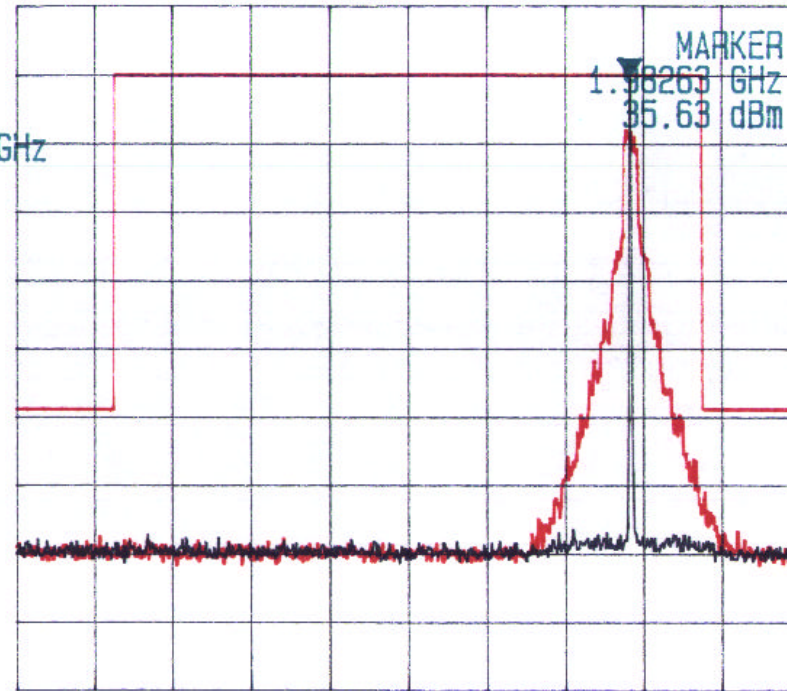

1982.5 MHz (HIGHEST)

Plot # 39.

Thu May 24 17:33:47 2001

REF 46.0 dBm
10dB/

ATT 40 dB

A_view B_view

MKA
1.98263 GHz

MARKER
1.98263 GHz
35.63 dBm

REF OFS
20.7 dB

RBW
30 kHz
VBW
30 kHz
SWP
180 ms

START 1.92000 GHz

STOP 2.00000 GHz

KAVAL WIRELESS TECHNOLOGIES INC.
LINKNET LNKC 1900 RF 1900 MHz PCS MODULE
Frequency Band: 1850-1910 MHz
EMISSION MASK

Date: May 20 2001
Tested by: Hung Trinh