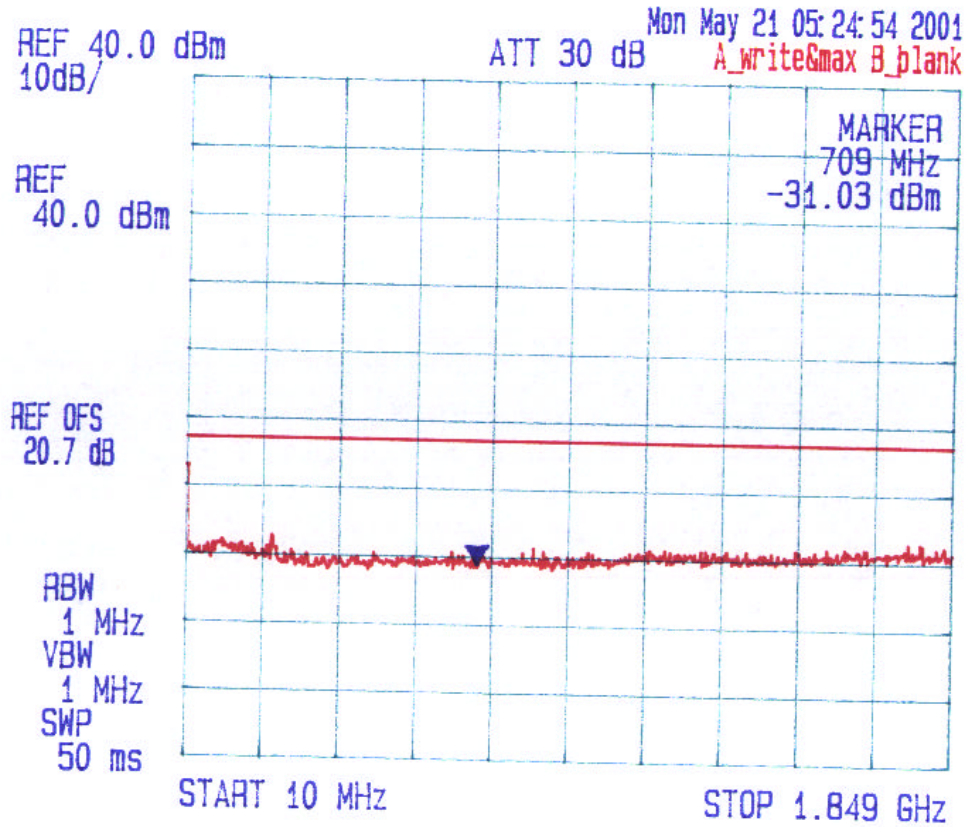

PLOT # 43

*** Multi Marker List ***

No.1:	2.583 GHz	-29.81 dBm	A
No.2:	3.746 GHz	-30.69 dBm	A
No.3:			
No.4:			
No.5:			
No.6:			
No.7:			
No.8:			
Δ:			

KAVAL WIRELESS TECHNOLOGIES INC.
LINKNET LNKC 1900 RF 1900 MHz PCS MODULE
Frequency Band: 1850-1910 MHz
EMISSION MASK

Date: May 21 2001
Tested by: Hung Trinh

PLOT # 44

1902.5 MHz

KAVAL WIRELESS TECHNOLOGIES INC.
LINKNET LNKC 1900 RF 1900 MHz PCS MODULE
Frequency Band: 1850-1910 MHz
EMISSION MASK

Date: May 21 2001
Tested by: Hung Trinh

PLOT # 45

1902.5 MHz

*** Multi Marker List ***

No. 1:	2.635 GHz	-25.03 dBm	A
No. 2:	3.797 GHz	-30.78 dBm	A
No. 3:			
No. 4:			
No. 5:			
No. 6:			
No. 7:			
No. 8:			
Δ:			