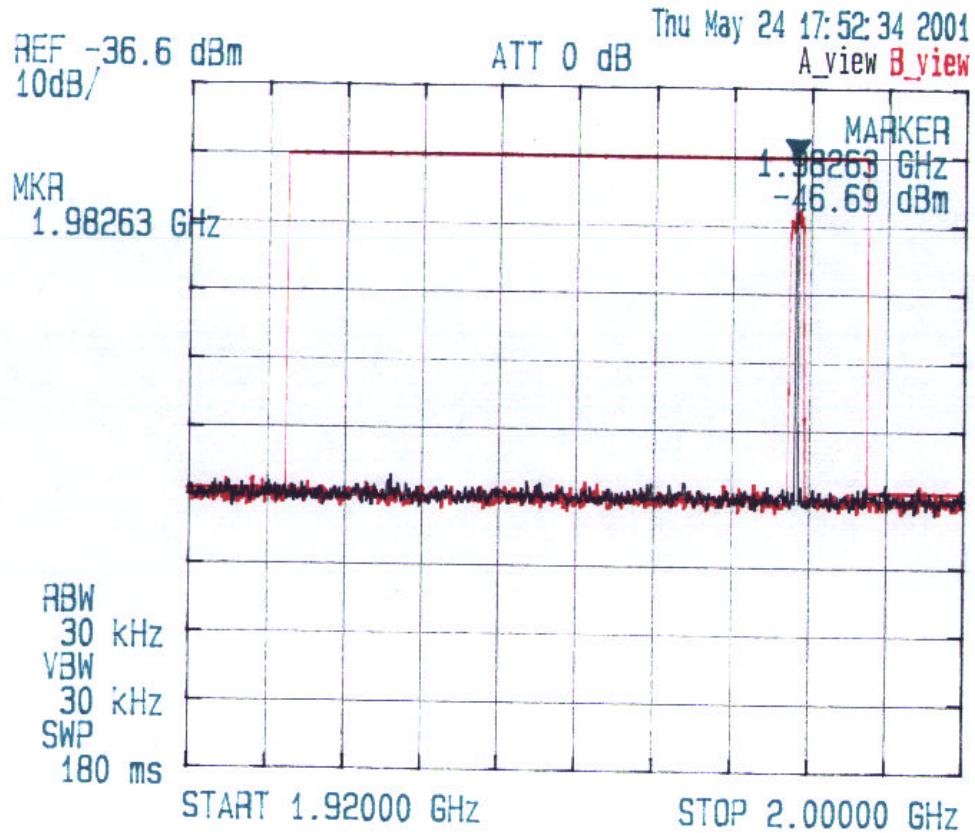

KAVAL WIRELESS TECHNOLOGIES INC.
LINKNET LNKC 1900 RF 1900 MHz PCS MODULE
Frequency Band: 1930-1990 MHz (CDMA)
EMISSION MASK (MIDDLE)

Date: May 24, 2001
Tested by: Hung Trinh

Plot # 37

KAVAL WIRELESS TECHNOLOGIES INC.
LINKNET LNKC 1900 RF 1900 MHz PCS MODULE
Frequency Band: 1980-1990 MHz
RF INPUT SIGNAL FITTED IN THE EMISSION MASK (CDMA)

Date: May 24 2001
Tested by: Hung Trinh

Plot # 38

1982.5 MHz (HIGHEST)

KAVAL WIRELESS TECHNOLOGIES INC.
LINKNET LNKC 1900 RF 1900 MHz PCS MODULE
Frequency Band: 1930-1990MHz
EMISSION MASK CDMA

Date: May 24 2001
Tested by: Hung Trinh

1982.5 MHz (HIGHEST)

Plot # 39.

Thu May 24 17:33:47 2001

REF 46.0 dBm
10dB/

ATT 40 dB

A_view B_view

MKA
1.98263 GHz

MARKER
1.98263 GHz
35.63 dBm