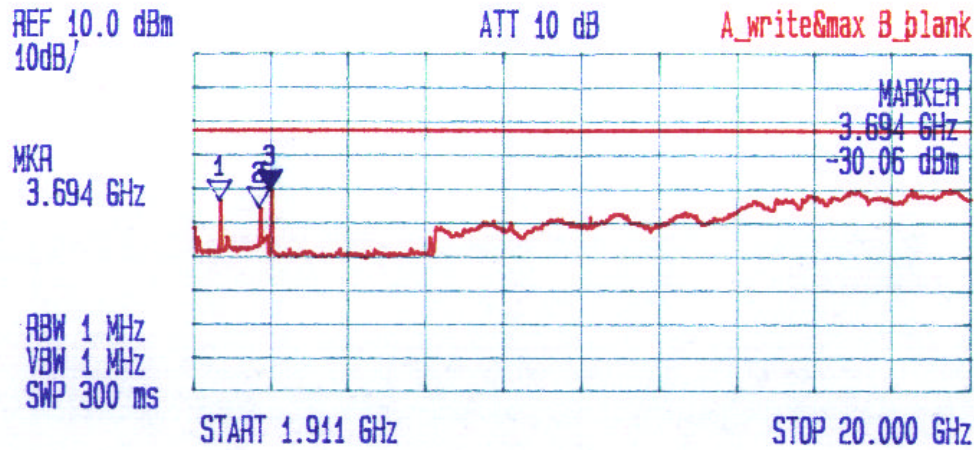

REF OFS
20.7 dB

RBW
30 kHz
VBW
30 kHz
SWP
180 ms

START 1.92000 GHz

STOP 2.00000 GHz

KAVAL WIRELESS TECHNOLOGIES INC.
LINKNET LNKC 1900 RF 1900 MHz PCS MODULE
Frequency Band: 1850-1910 MHz
EMISSION MASK

Date: May 20 2001
Tested by: Hung Trinh

1857.5 MHz

Plot # 40

KAVAL WIRELESS TECHNOLOGIES INC.
 LINKNET LNKC 1900 RF 1900 MHz PCS MODULE
 Frequency Band: 1850-1910 MHz
 EMISSION MASK

Date: May 20 2001
 Tested by: Hung Trinh

Plot # 41

*** Multi Marker List ***

No. 1:	2.505 GHz	-33.31 dBm	A
No. 2:	3.436 GHz	-35.34 dBm	A
No. 3:	3.694 GHz	-30.06 dBm	A
No. 4:			
No. 5:			
No. 6:			
No. 7:			
No. 8:			
Δ:			

1857.5 MHz

KAVAL WIRELESS TECHNOLOGIES INC.
LINKNET LNKC 1900 RF 1900 MHz PCS MODULE
Frequency Band: 1850-1910 MHz
EMISSION MASK