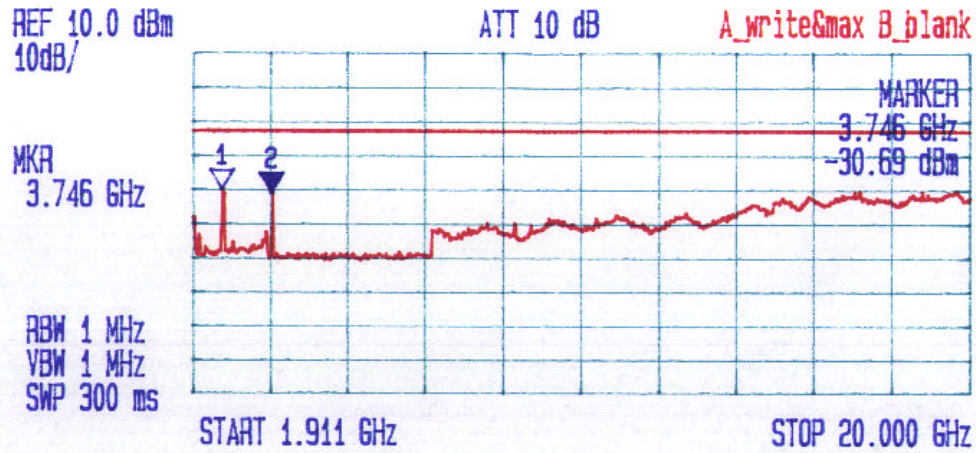

Date: May 21 2001
Tested by: Hung Trinh

Plot # 42

1880 MHz

KAVAL WIRELESS TECHNOLOGIES INC.
 LINKNET LNKC 1900 RF 1900 MHz PCS MODULE
 Frequency Band: 1880 MHz
 EMISSION MASK

Date: May 21 2001
 Tested by: Hung Trinh

PLOT # 43

*** Multi Marker List ***

No.1:	2.583 GHz	-29.81 dBm	A
No.2:	3.746 GHz	-30.69 dBm	A
No.3:			
No.4:			
No.5:			
No.6:			
No.7:			
No.8:			
Δ:			

KAVAL WIRELESS TECHNOLOGIES INC.
LINKNET LNKC 1900 RF 1900 MHz PCS MODULE
Frequency Band: 1850-1910 MHz
EMISSION MASK