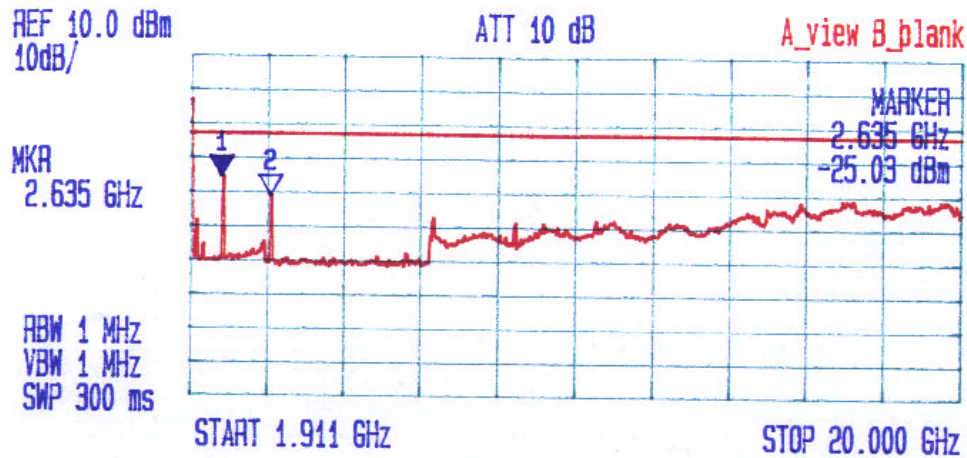

PLOT # 43

*** Multi Marker List ***

No.1:	2.583 GHz	-29.81 dBm	A
No.2:	3.746 GHz	-30.69 dBm	A
No.3:			
No.4:			
No.5:			
No.6:			
No.7:			
No.8:			
Δ:			

KAVAL WIRELESS TECHNOLOGIES INC.
LINKNET LNKC 1900 RF 1900 MHz PCS MODULE
Frequency Band: 1850-1910 MHz
EMISSION MASK

Date: May 21 2001
Tested by: Hung Trinh

PLOT # 44

1902.5 MHz

KAVAL WIRELESS TECHNOLOGIES INC.
LINKNET LNKC 1900 RF 1900 MHz PCS MODULE
Frequency Band: 1850-1910 MHz
EMISSION MASK

Date: May 21 2001
Tested by: Hung Trinh

PLOT # 45

1902.5 MHz

*** Multi Marker List ***

No. 1:	2.635 GHz	-25.03 dBm	A
No. 2:	3.797 GHz	-30.78 dBm	A
No. 3:			
No. 4:			
No. 5:			
No. 6:			
No. 7:			
No. 8:			
Δ:			