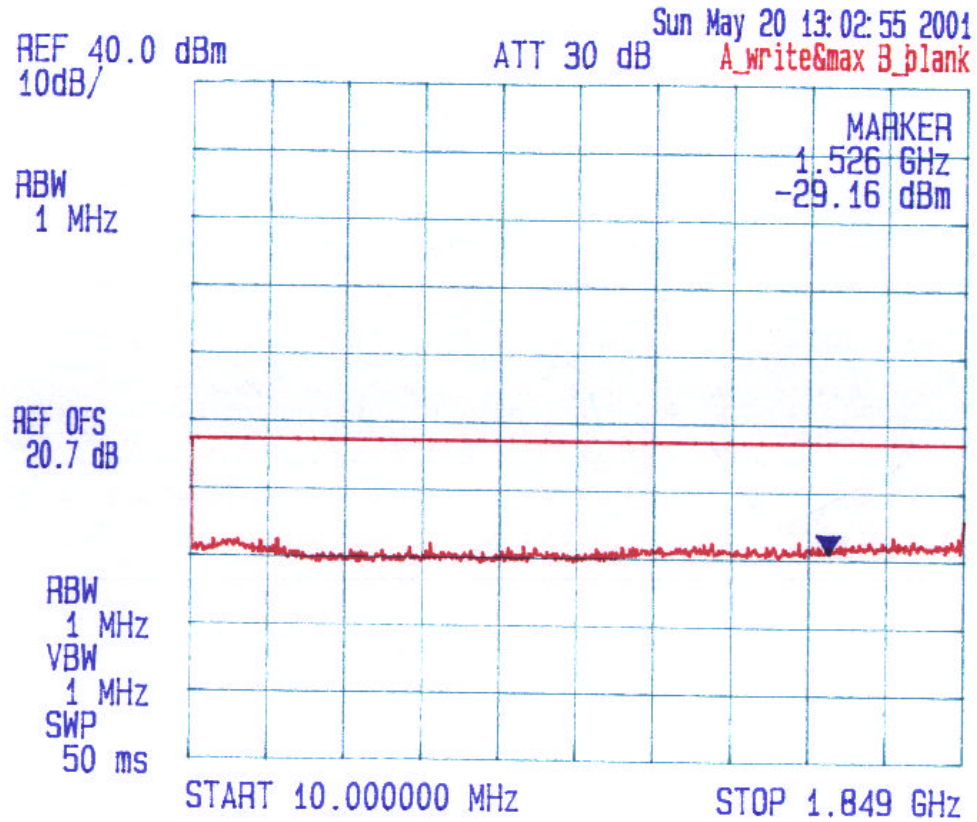

REF OFS
20.7 dB

RBW
30 kHz
VBW
30 kHz
SWP
180 ms

START 1.92000 GHz

STOP 2.00000 GHz

KAVAL WIRELESS TECHNOLOGIES INC.
LINKNET LNKC 1900 RF 1900 MHz PCS MODULE
Frequency Band: 1850-1910 MHz
EMISSION MASK

Date: May 20 2001
Tested by: Hung Trinh

1857.5 MHz

Plot # 40

KAVAL WIRELESS TECHNOLOGIES INC.
 LINKNET LNKC 1900 RF 1900 MHz PCS MODULE
 Frequency Band: 1850-1910 MHz
 EMISSION MASK

Date: May 20 2001
 Tested by: Hung Trinh

Plot # 41

*** Multi Marker List ***