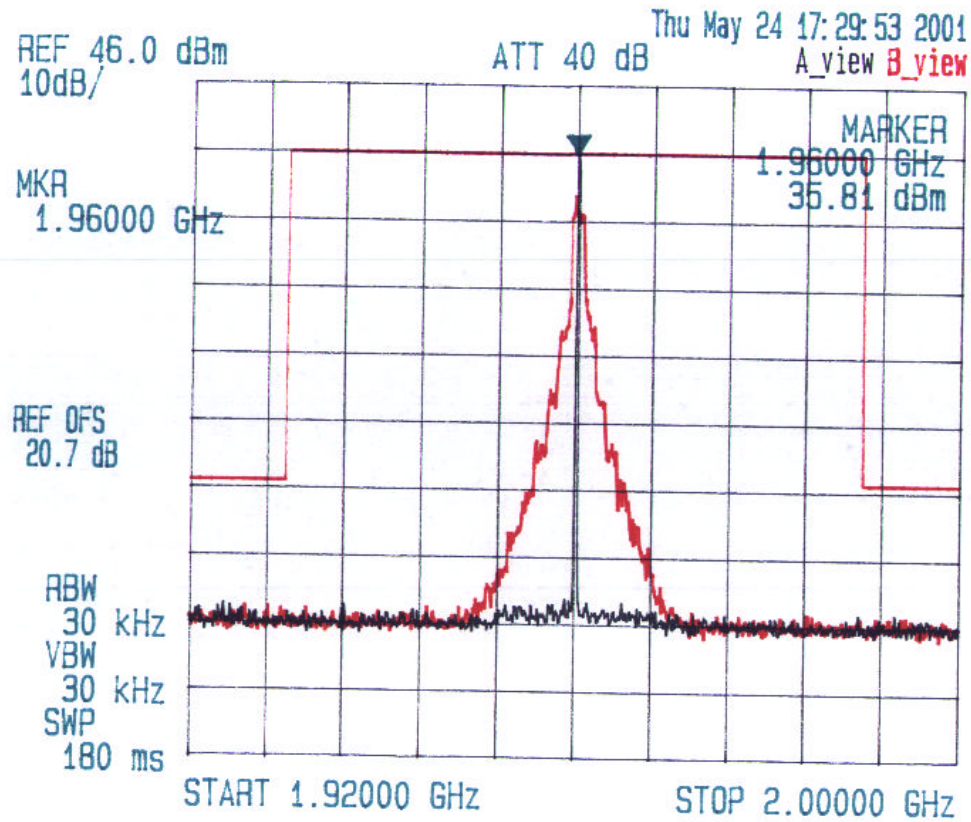

KAVAL WIRELESS TECHNOLOGIES INC.
LINKNET LNKC 1900 RF 1900 MHz PCS MODULE
Frequency Band: 1930-1990 MHz (CDMA)
EMISSION MASK (MIDDLE)

Date: May 24, 2001
Tested by: Hung Trinh

Plot # 37

KAVAL WIRELESS TECHNOLOGIES INC.
LINKNET LNKC 1900 RF 1900 MHz PCS MODULE
Frequency Band: 1980-1990 MHz
RF INPUT SIGNAL FITTED IN THE EMISSION MASK (CDMA)

Date: May 24 2001
Tested by: Hung Trinh

Plot # 38

1982.5 MHz (HIGHEST)

KAVAL WIRELESS TECHNOLOGIES INC.
LINKNET LNKC 1900 RF 1900 MHz PCS MODULE
Frequency Band: 1930-1990MHz
EMISSION MASK CDMA

Date: May 24 2001
Tested by: Hung Trinh