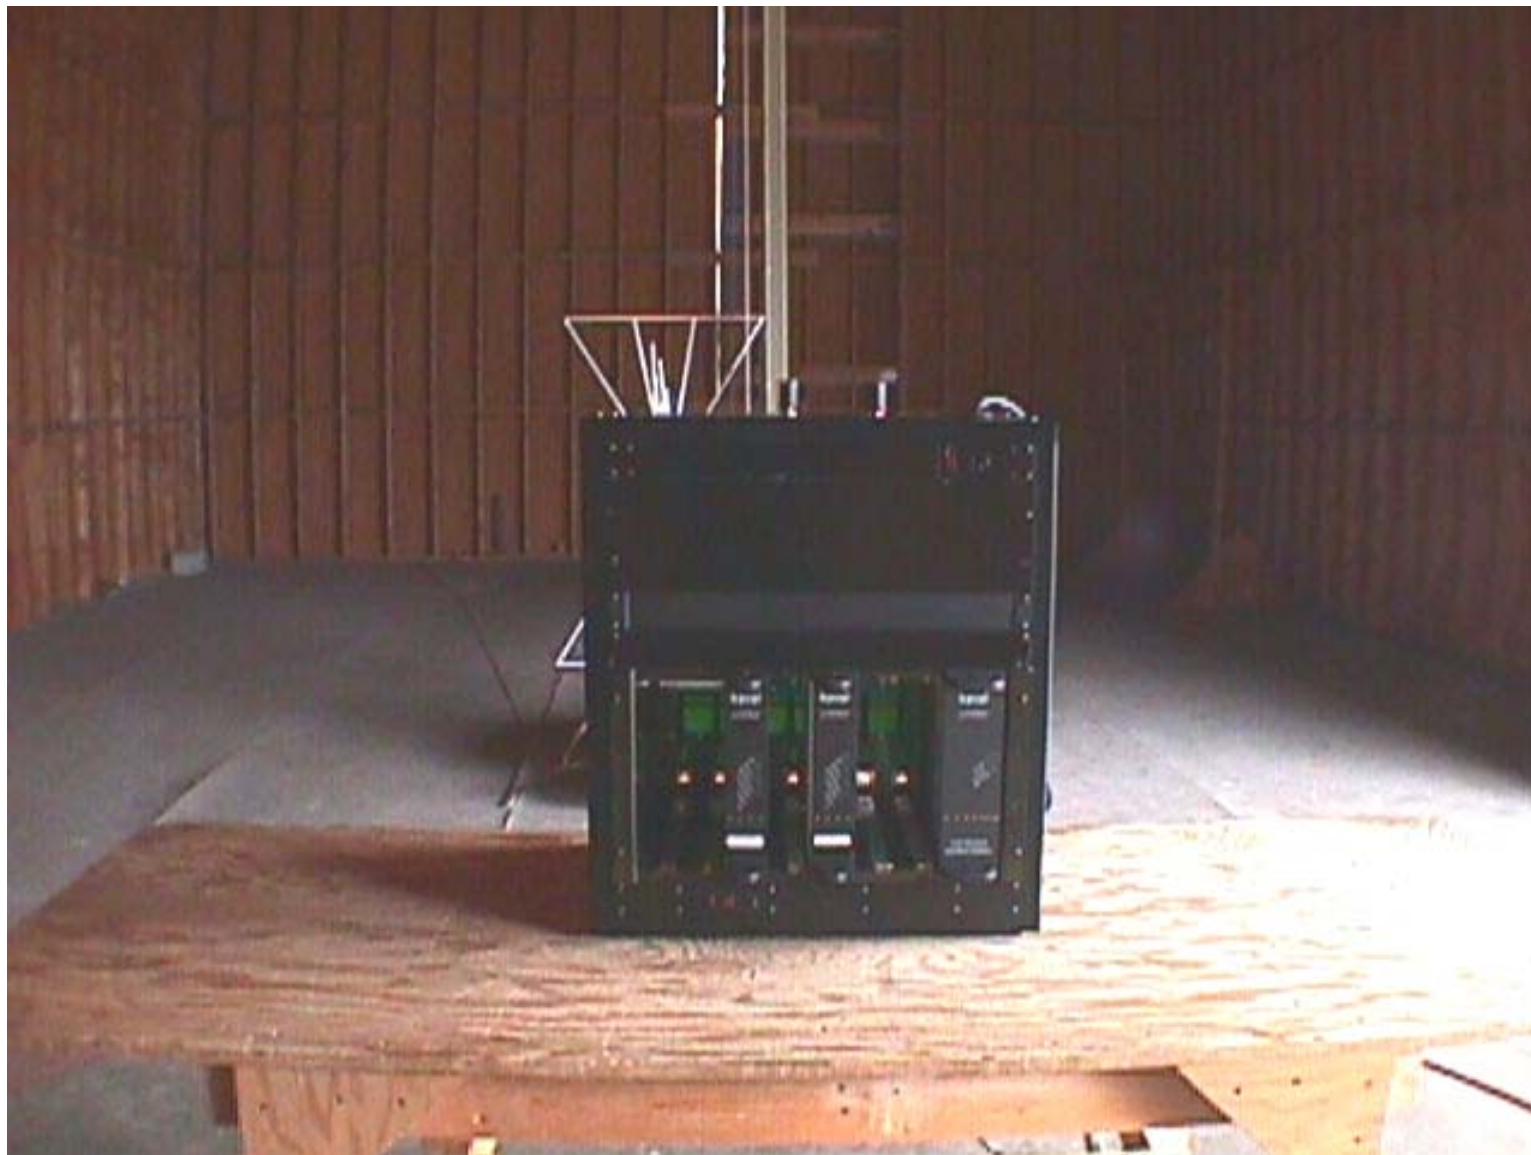

**ANNEX 1 - TEST SETUP PHOTOGRAPHS (Radiated Emissions at 3 Meters Distance)**

**Plot # 1**

**Icom Incorporated  
LinkNet RF Broadband Amplifier Module, Model: LNKA100  
FCC ID: H6M-LNKA100  
IC: 1541A-LNKA100**

**ANNEX 1 - TEST SETUP PHOTOGRAPHS (Radiated Emissions at 3 Meters Distance)**

**Plot # 2**

**Icom Incorporated  
LinkNet RF Broadband Amplifier Module, Model: LNKA100  
FCC ID: H6M-LNKA100  
IC: 1541A-LNKA100**