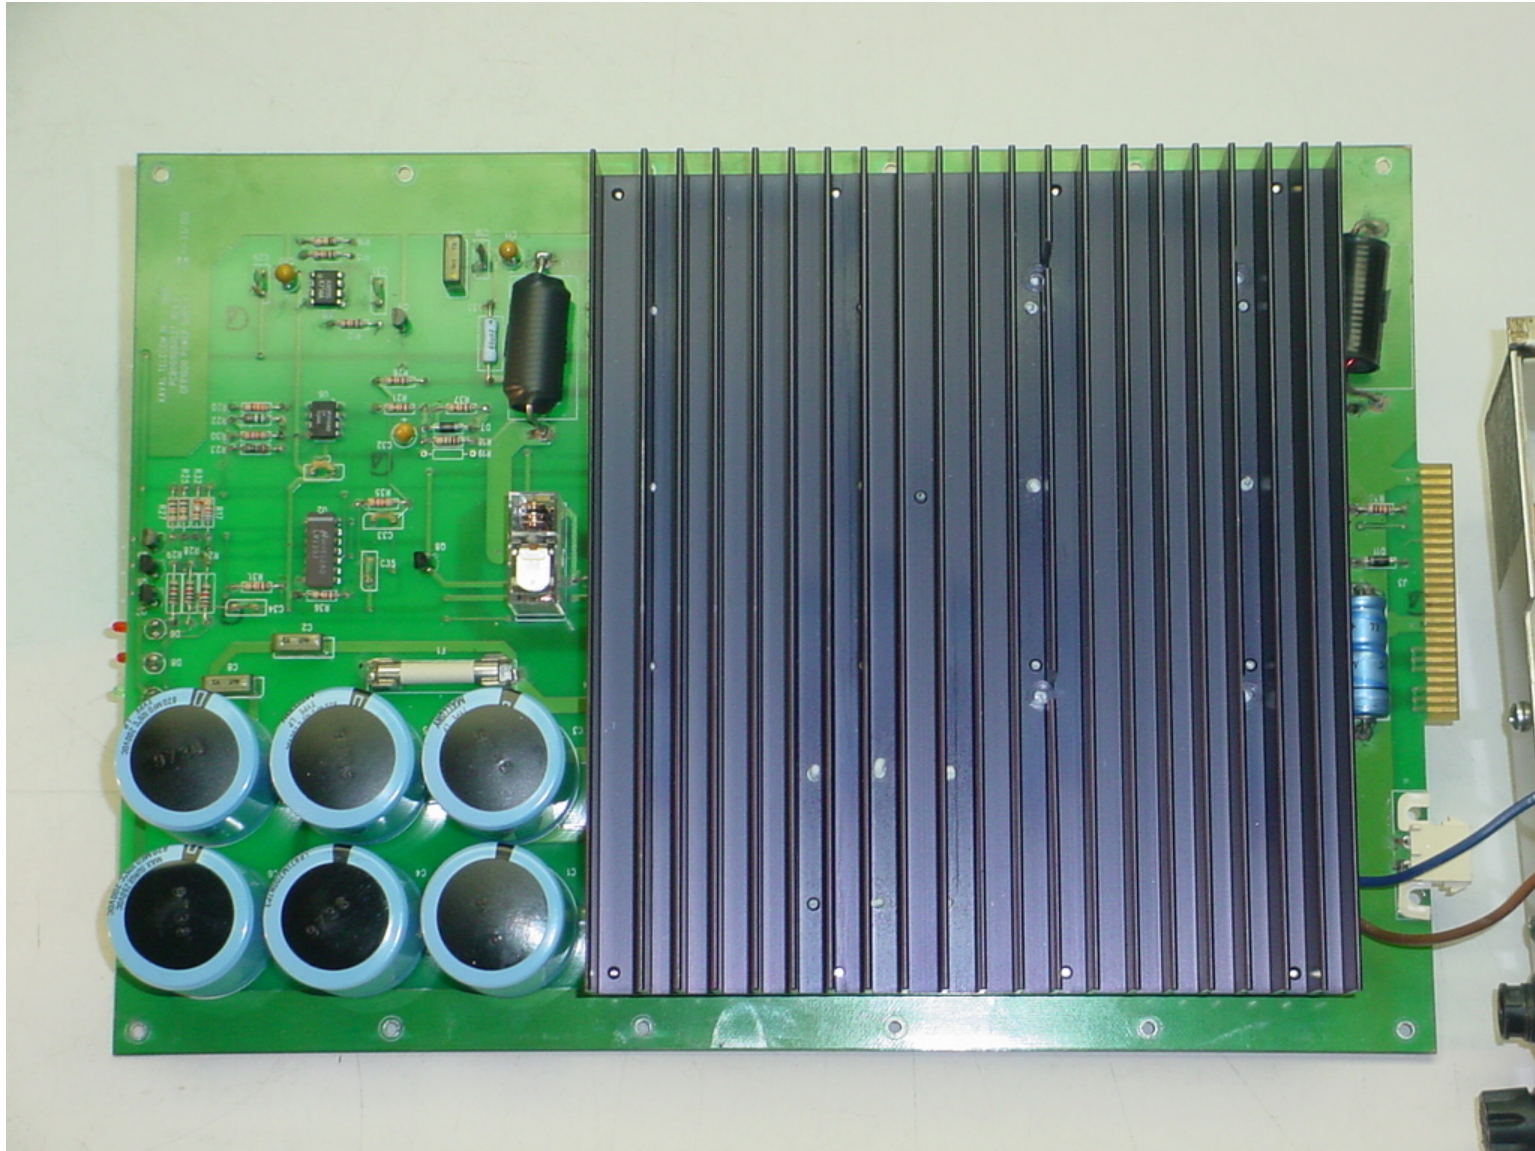

Annex 3 – Internal Photographs of The EUT
LinkNet RF Broadband Amplifier Module, Model: LNKA100

Photo # 1
FCC ID: H6M-LNKA100
IC: 1541A-LNKA100

Annex 3 – Internal Photographs of The EUT

LinkNet RF Broadband Amplifier Module, Model: LNKA100

Photo # 2

FCC ID: H6M-LNKA100

IC: 1541A-LNKA100

Annex 3 – Internal Photographs of The EUT
LinkNet RF Broadband Amplifier Module, Model: LNKA100

Photo # 3
FCC ID: H6M-LNKA100
IC: 1541A-LNKA100

Annex 3 – Internal Photographs of The EUT
LinkNet RF Broadband Amplifier Module, Model: LNKA100

Photo # 4
FCC ID: H6M-LNKA100
IC: 1541A-LNKA100

Annex 3 – Internal Photographs of The EUT
LinkNet RF Broadband Amplifier Module, Model: LNKA100

Photo # 5
FCC ID: H6M-LNKA100
IC: 1541A-LNKA100

Annex 3 – Internal Photographs of The EUT
LinkNet RF Broadband Amplifier Module, Model: LNKA100

Photo # 6
FCC ID: H6M-LNKA100
IC: 1541A-LNKA100

Annex 3 – Internal Photographs of The EUT
LinkNet RF Broadband Amplifier Module, Model: LNKA100

Photo # 7
FCC ID: H6M-LNKA100
IC: 1541A-LNKA100

Annex 3 – Internal Photographs of The EUT
LinkNet RF Broadband Amplifier Module, Model: LNKA100