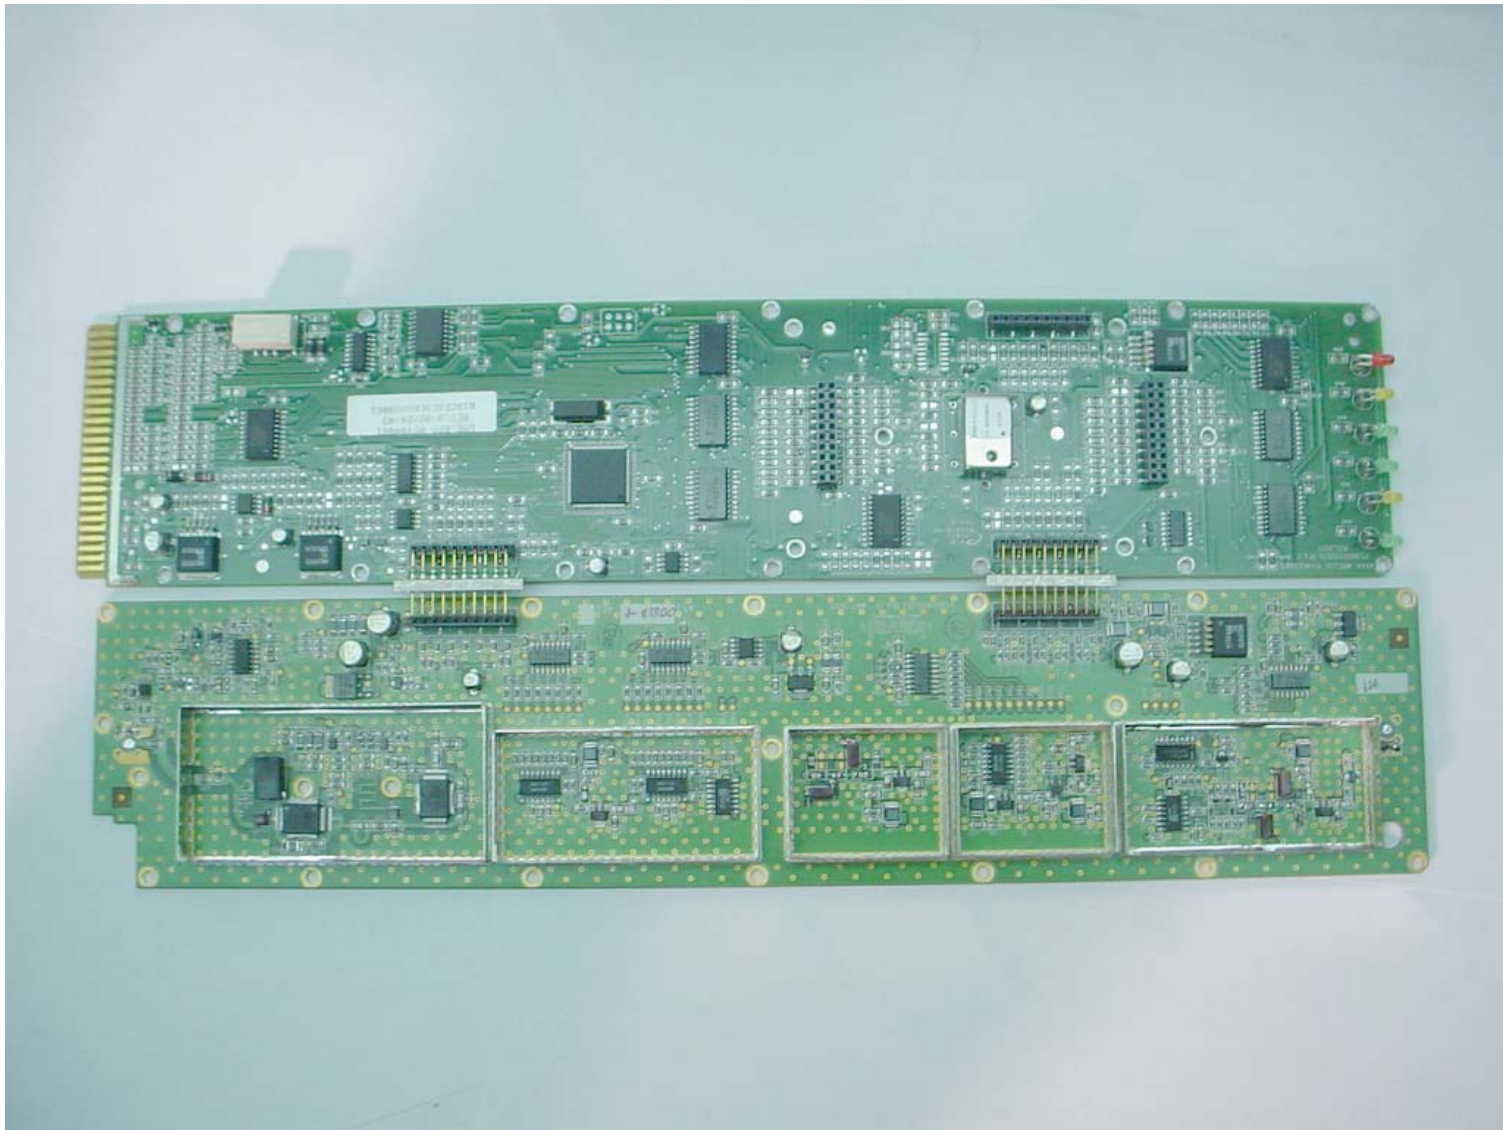

Annex 3 – Internal Photographs of The EUT
LinkNet RF Broadband Amplifier Module, Model: LNKA100

Photo # 12
FCC ID: H6M-LNKA100
IC: 1541A-LNKA100