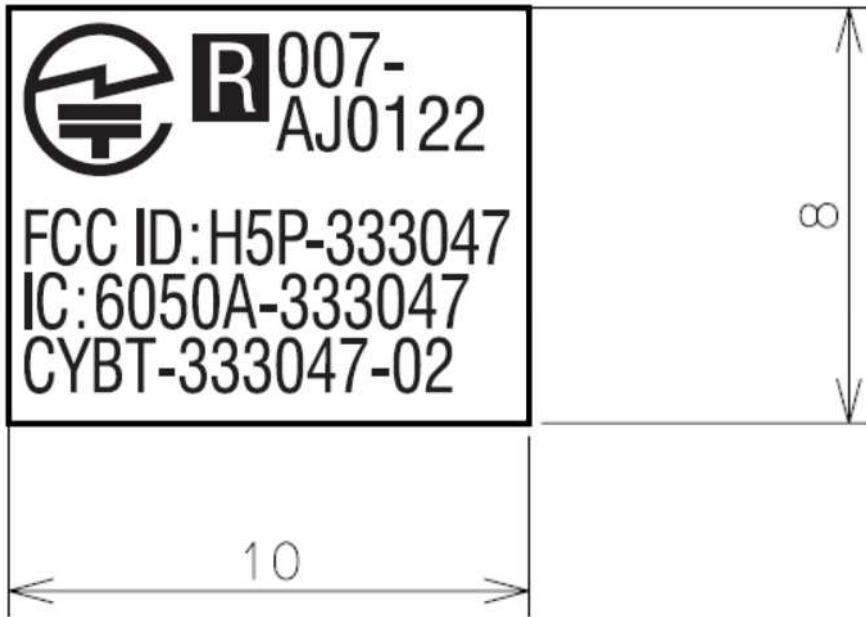

ID Label/Location Info

ID Label

The size of FCC ID is 4 points or more.

Location Info