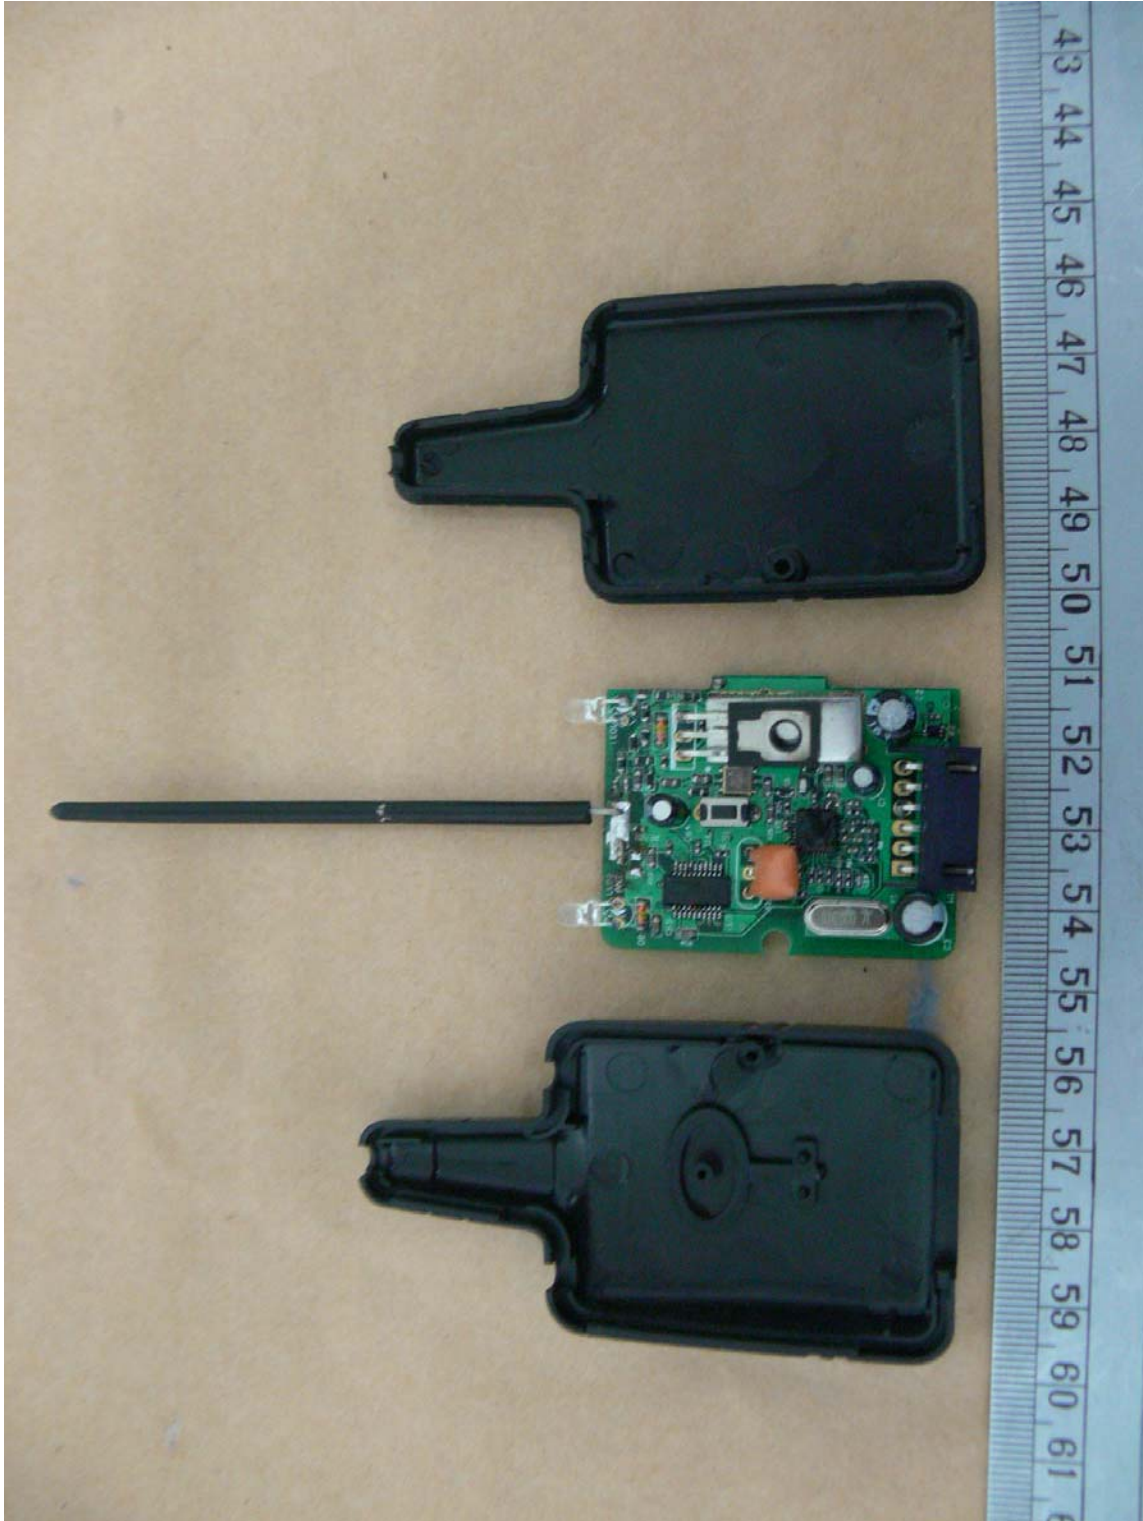

Worldwide Testing Services(Taiwan) Co., Ltd.

Registration number: W6M21005-10675-P-15

FCC ID: H50TR39

Internal Photos

Worldwide Testing Services(Taiwan) Co., Ltd.

Registration number: W6M21005-10675-P-15
FCC ID: H50TR39