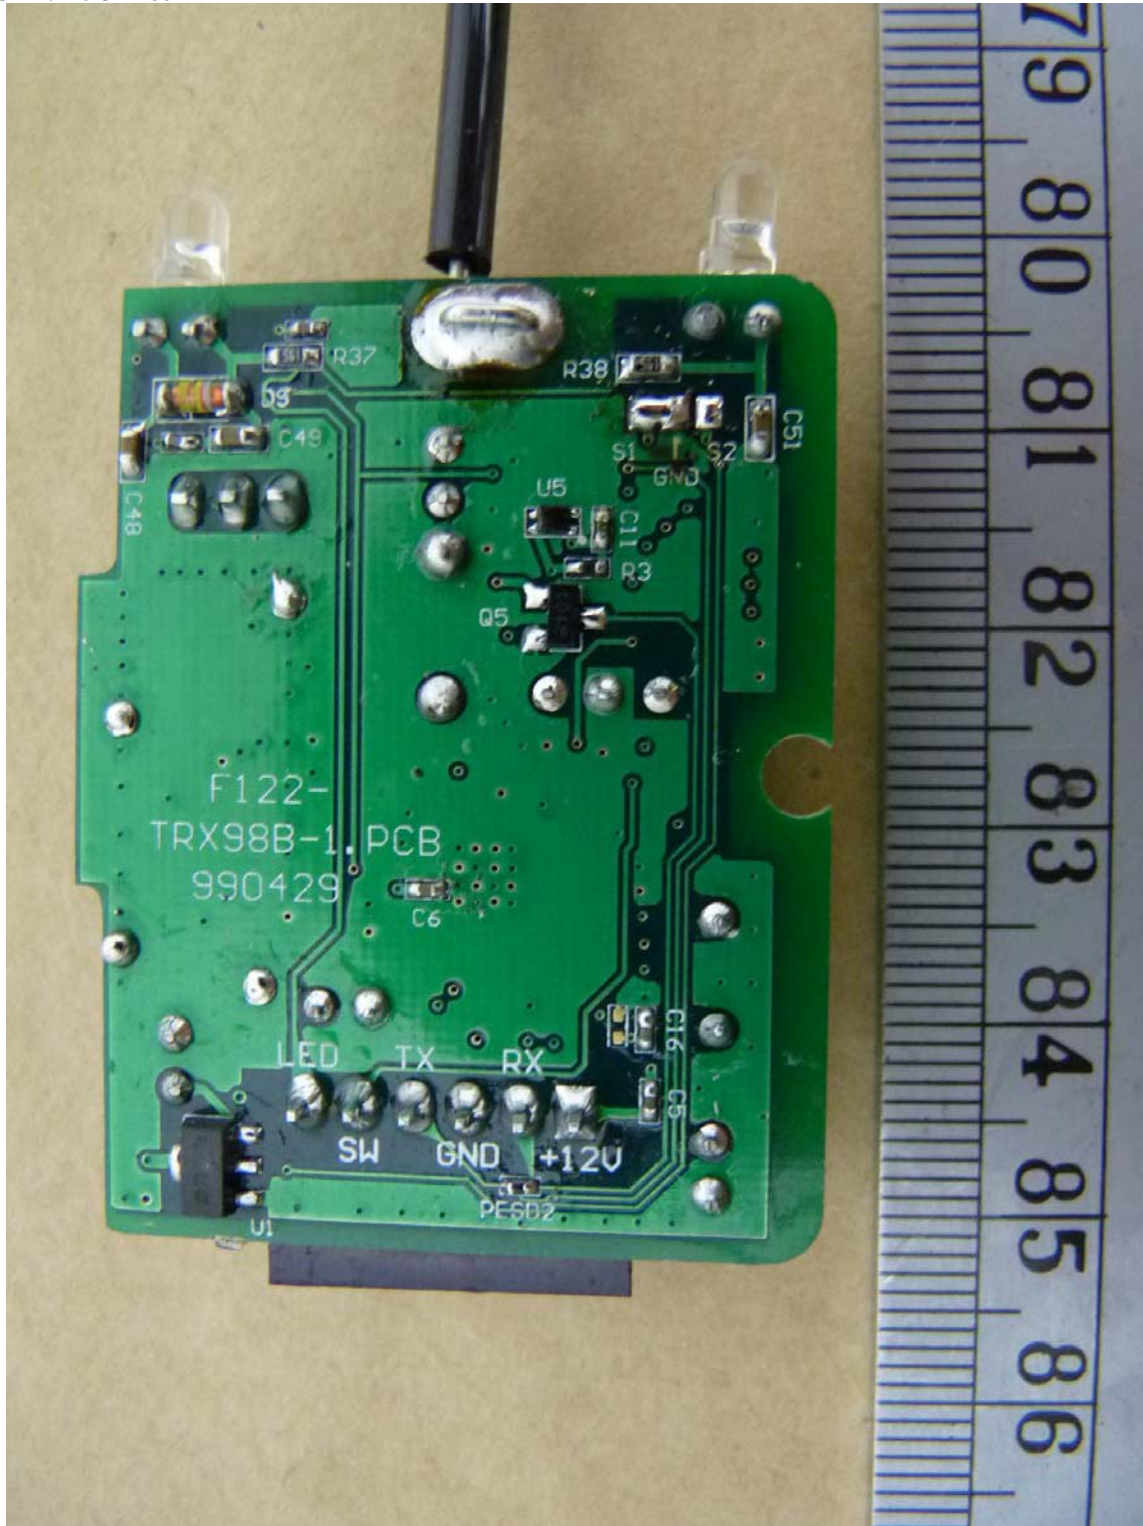

Worldwide Testing Services(Taiwan) Co., Ltd.

Registration number: W6M21005-10675-P-15

FCC ID: H50TR39

Internal Photos

Worldwide Testing Services(Taiwan) Co., Ltd.

Registration number: W6M21005-10675-P-15
FCC ID: H50TR39

Registration number: W6M21005-10675-P-15
FCC ID: H50TR39

Registration number: W6M21005-10675-P-15
FCC ID: H50TR39