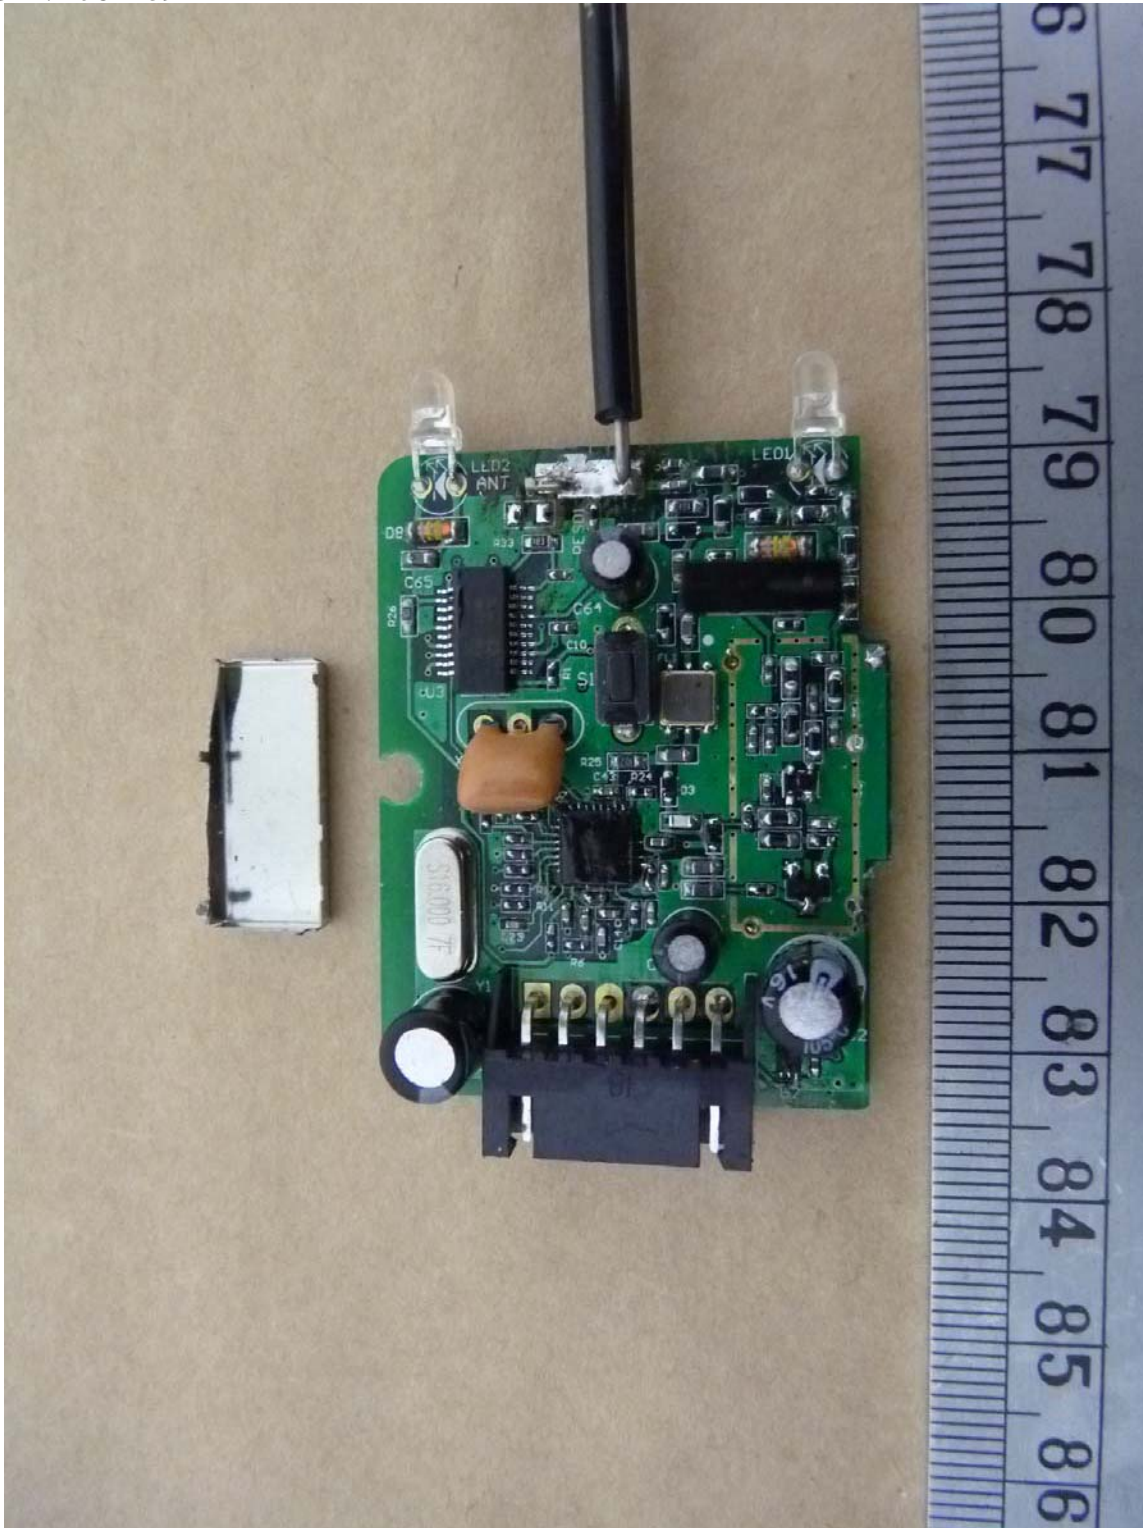

Registration number: W6M21005-10675-P-15
FCC ID: H50TR39