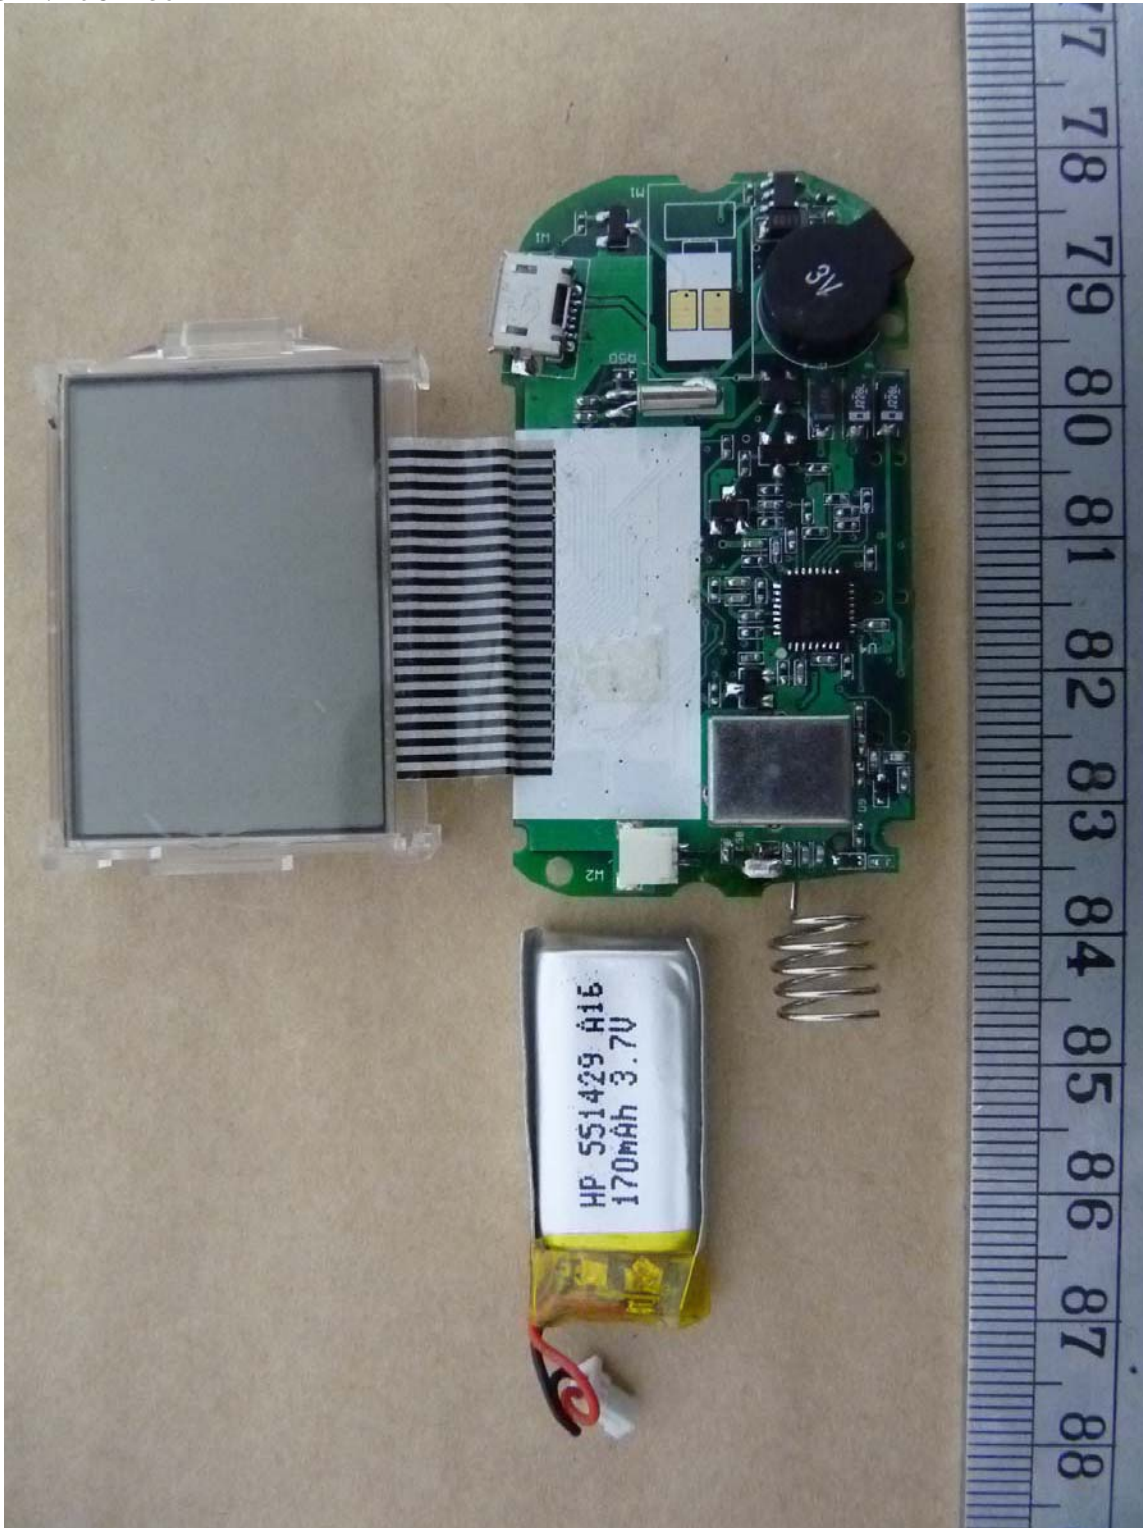

Worldwide Testing Services(Taiwan) Co., Ltd.

Registration number: W6M21005-10676-P-15
FCC ID: H50TR38