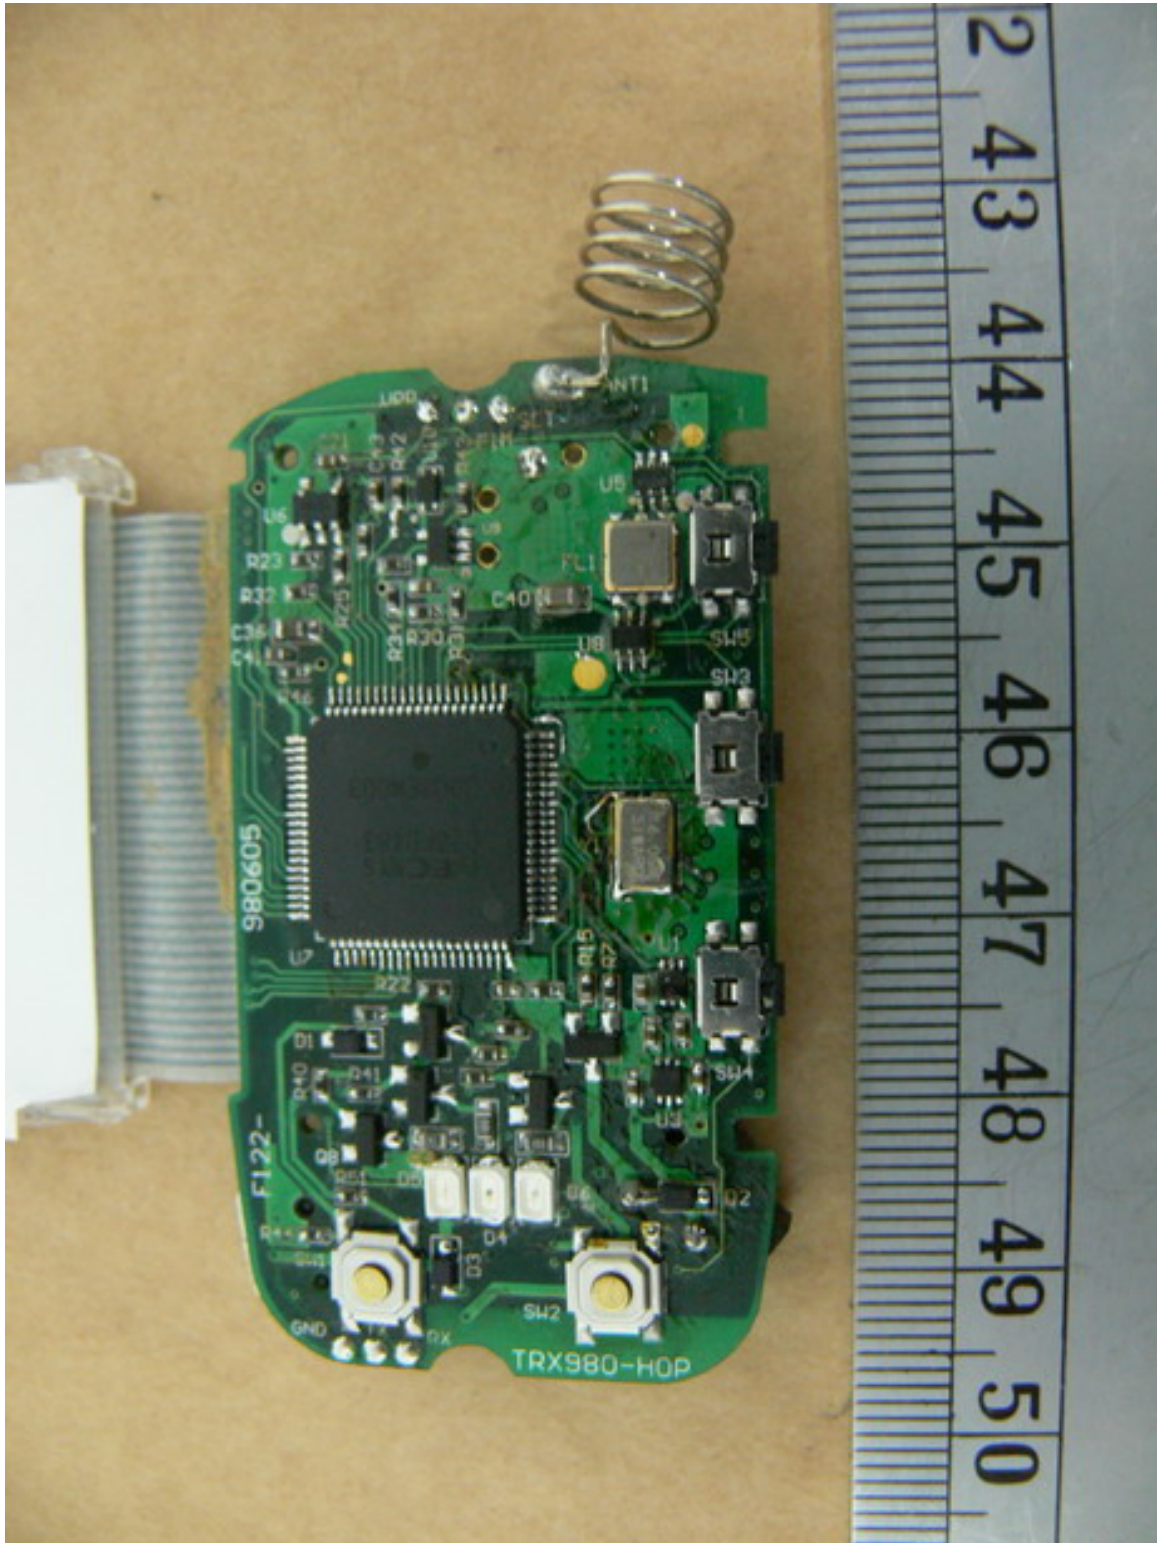

Worldwide Testing Services(Taiwan) Co., Ltd.

Registration number: W6M20907-9889-P-15

FCC ID: H50TR33

Internal Photos

Registration number: W6M20907-9889-P-15
FCC ID: H50TR33

Registration number: W6M20907-9889-P-15
FCC ID: H50TR33

Registration number: W6M20907-9889-P-15
FCC ID: H50TR33

Worldwide Testing Services(Taiwan) Co., Ltd.

Registration number: W6M20907-9889-P-15
FCC ID: H50TR33