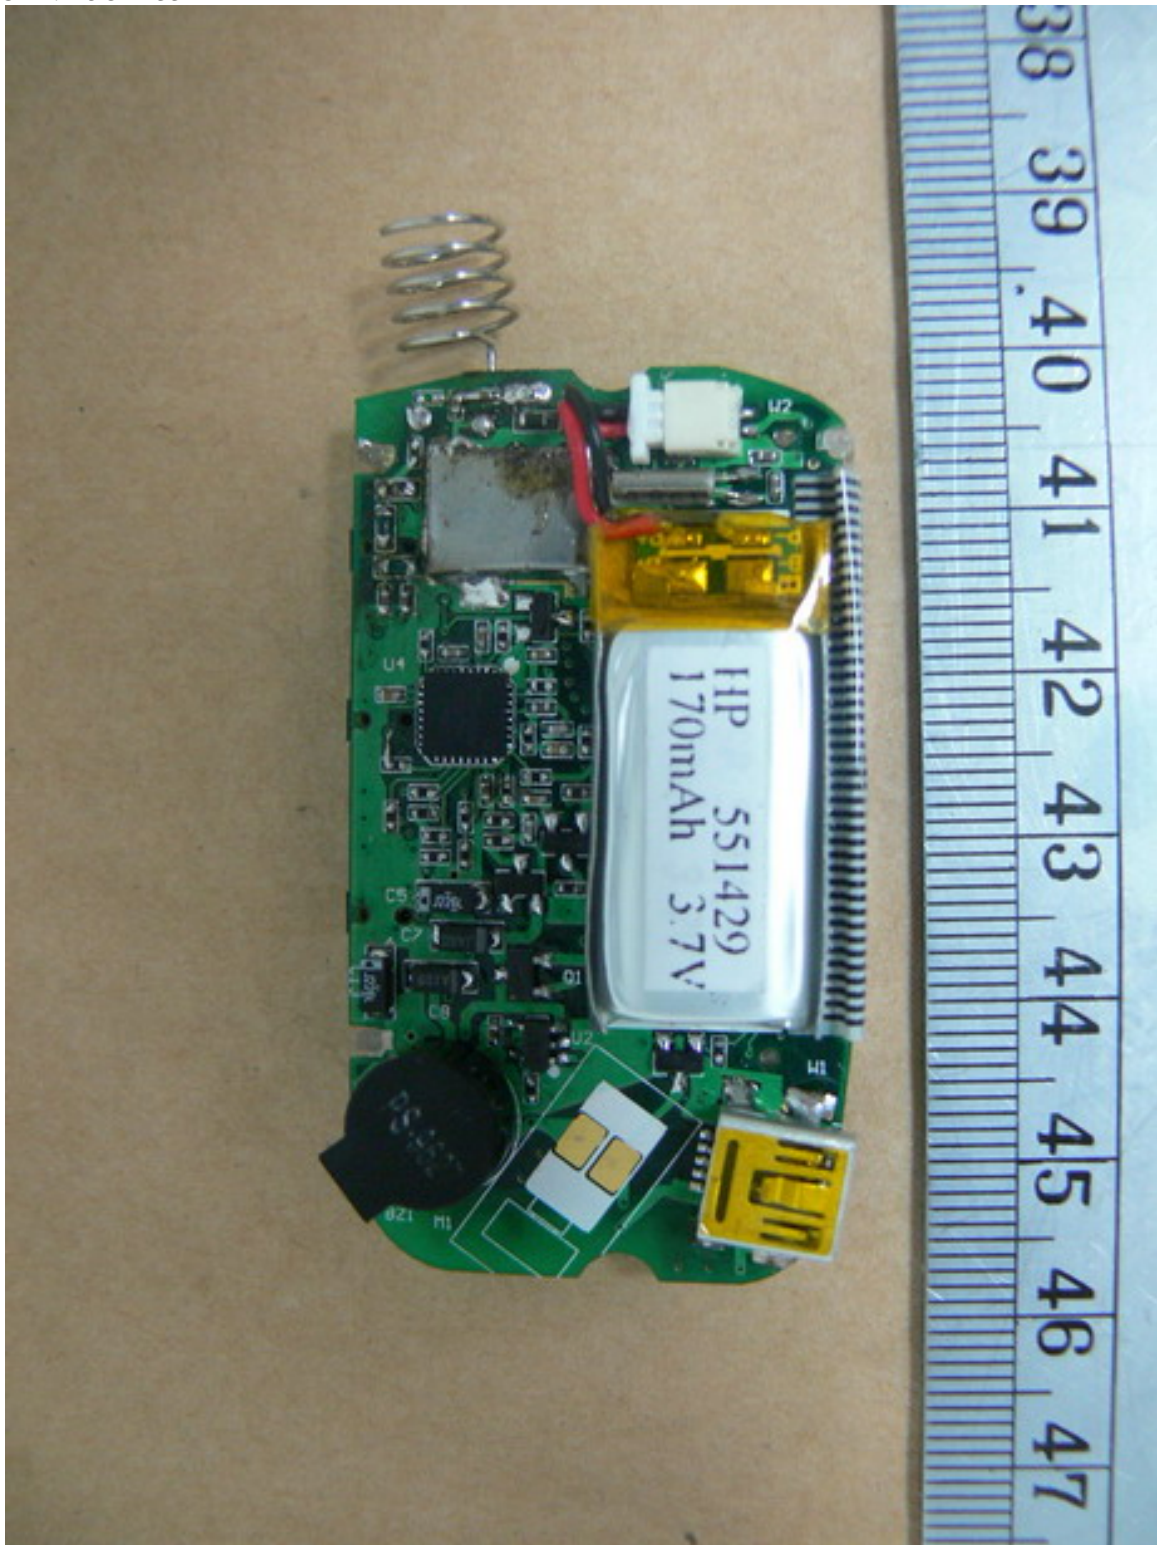

Worldwide Testing Services(Taiwan) Co., Ltd.

Registration number: W6M20907-9889-P-15

FCC ID: H50TR33

Internal Photos

Registration number: W6M20907-9889-P-15
FCC ID: H50TR33

Registration number: W6M20907-9889-P-15
FCC ID: H50TR33

Registration number: W6M20907-9889-P-15
FCC ID: H50TR33

Worldwide Testing Services(Taiwan) Co., Ltd.

Registration number: W6M20907-9889-P-15
FCC ID: H50TR33