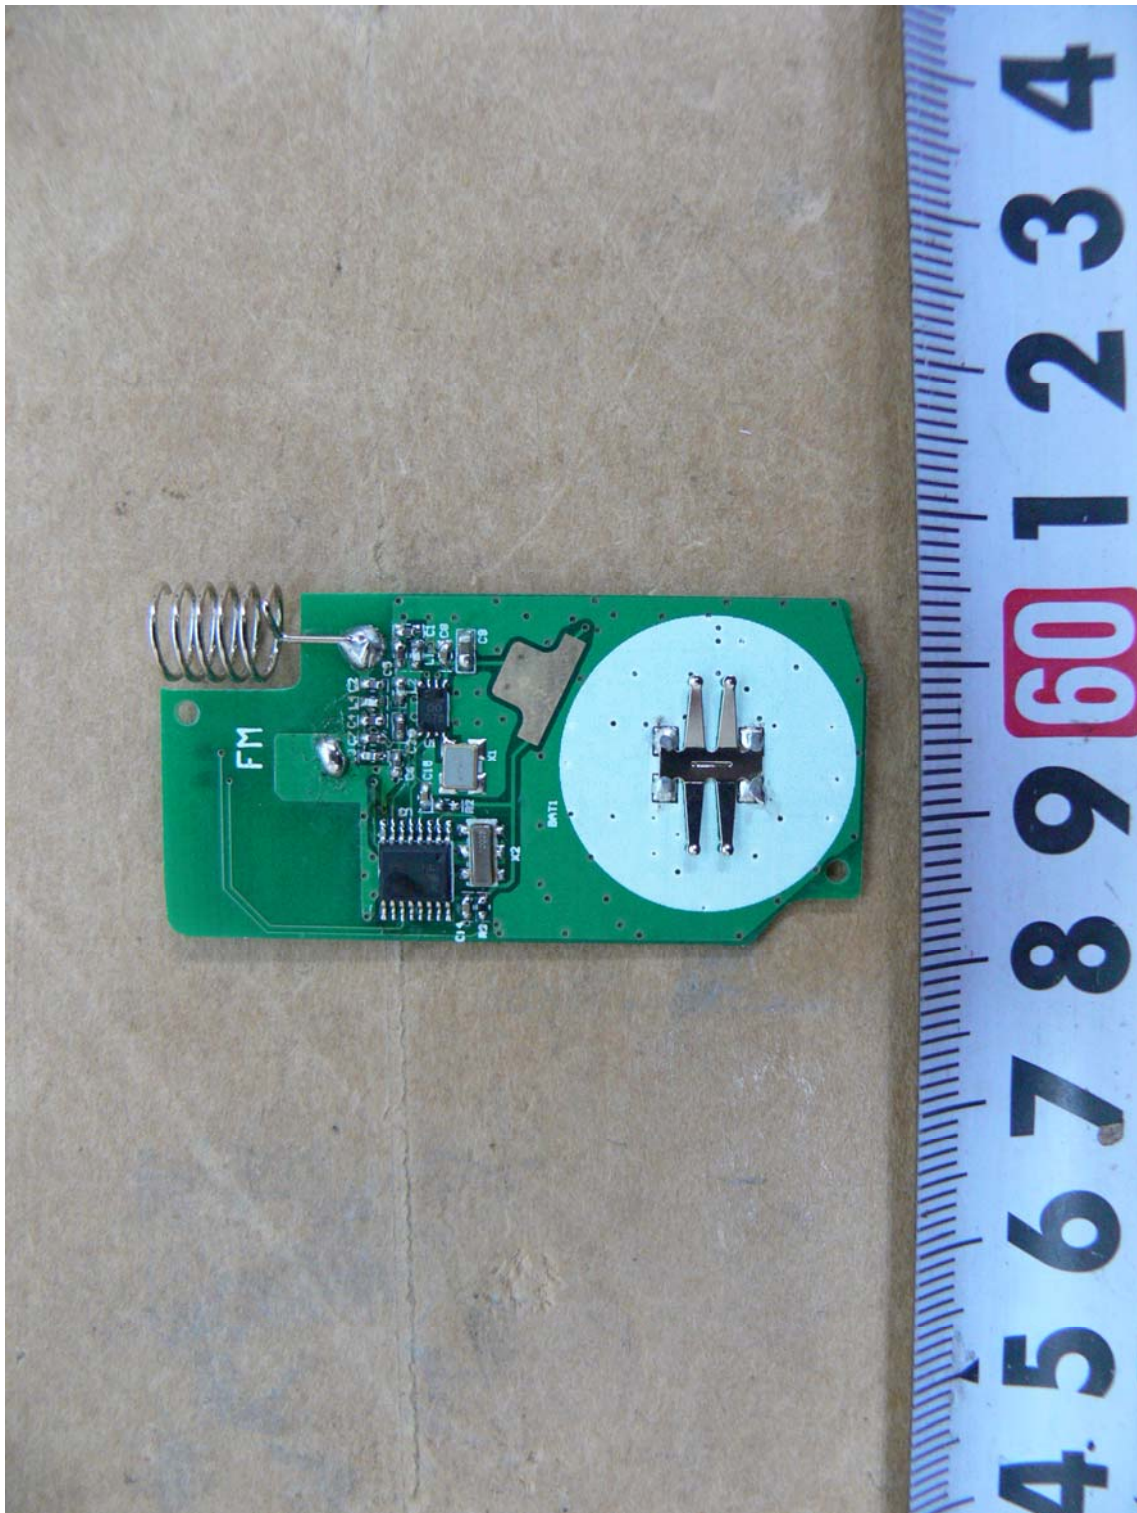

Registration number: W6M21409-14473-C-1
FCC ID: H5OT60

Internal Photos

Registration number: W6M21409-14473-C-1
FCC ID: H5OT60

Registration number: W6M21409-14473-C-1
FCC ID: H5OT60

Worldwide Testing Services(Taiwan) Co., Ltd.