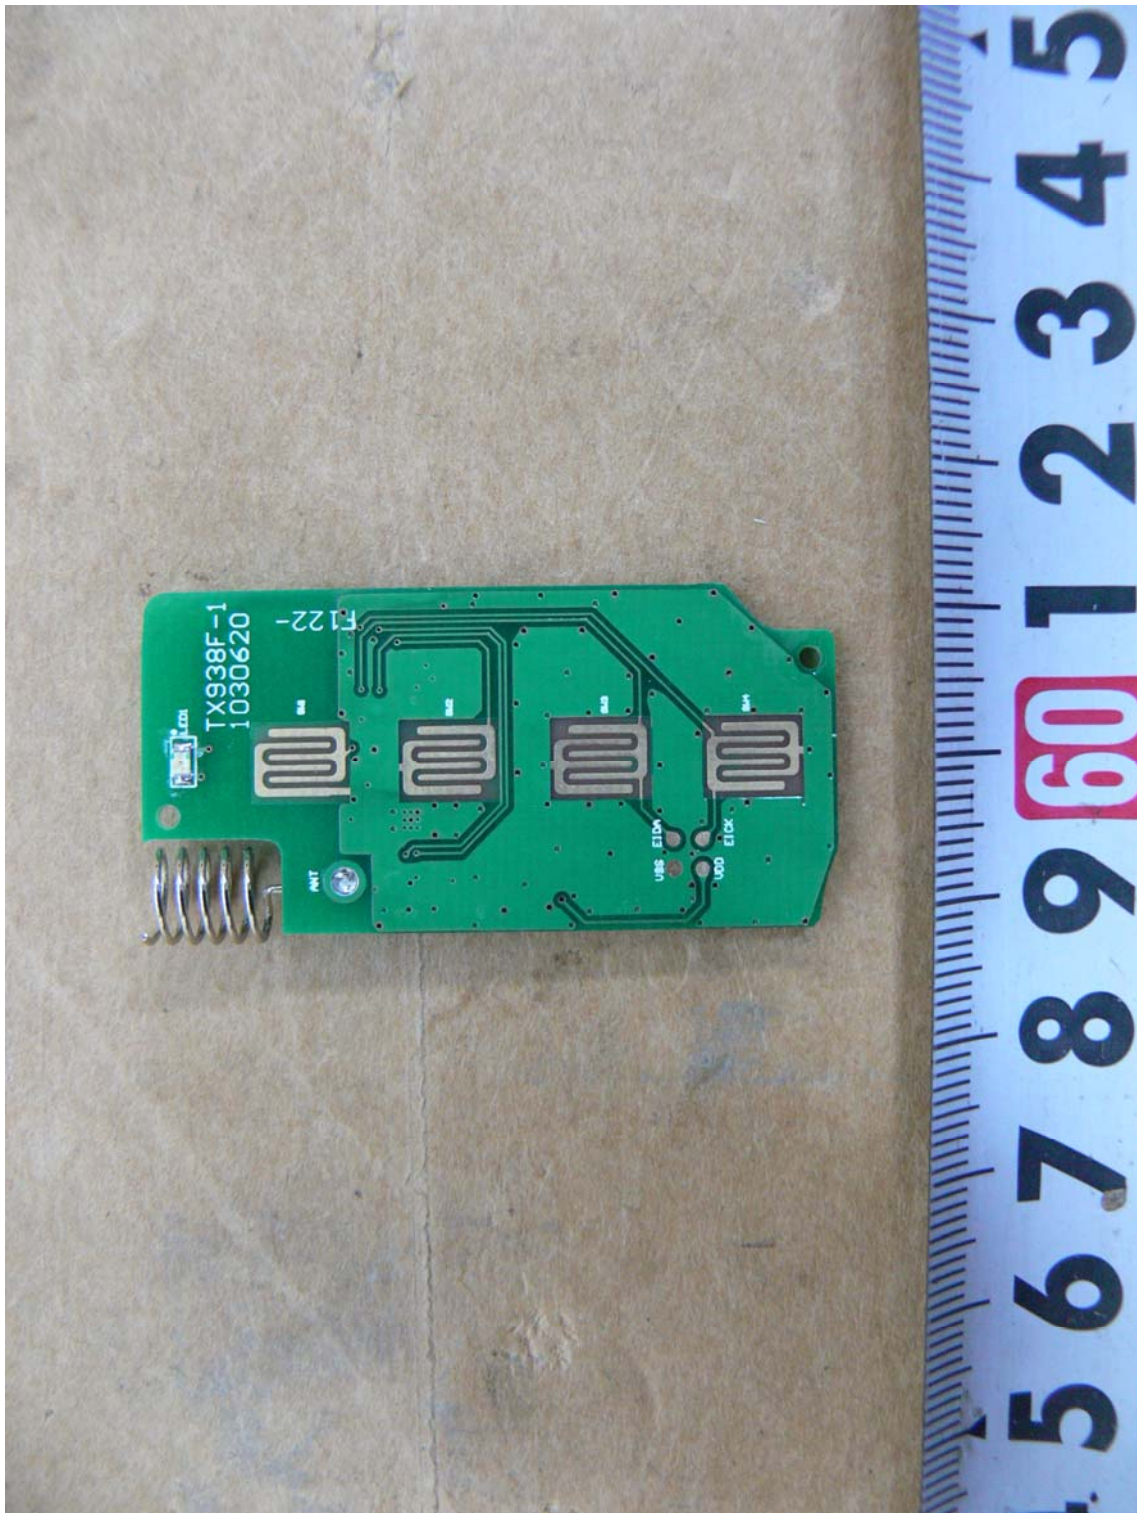

Registration number: W6M21409-14473-C-1
FCC ID: H5OT60

Internal Photos

Registration number: W6M21409-14473-C-1
FCC ID: H5OT60

Registration number: W6M21409-14473-C-1
FCC ID: H5OT60

Worldwide Testing Services(Taiwan) Co., Ltd.