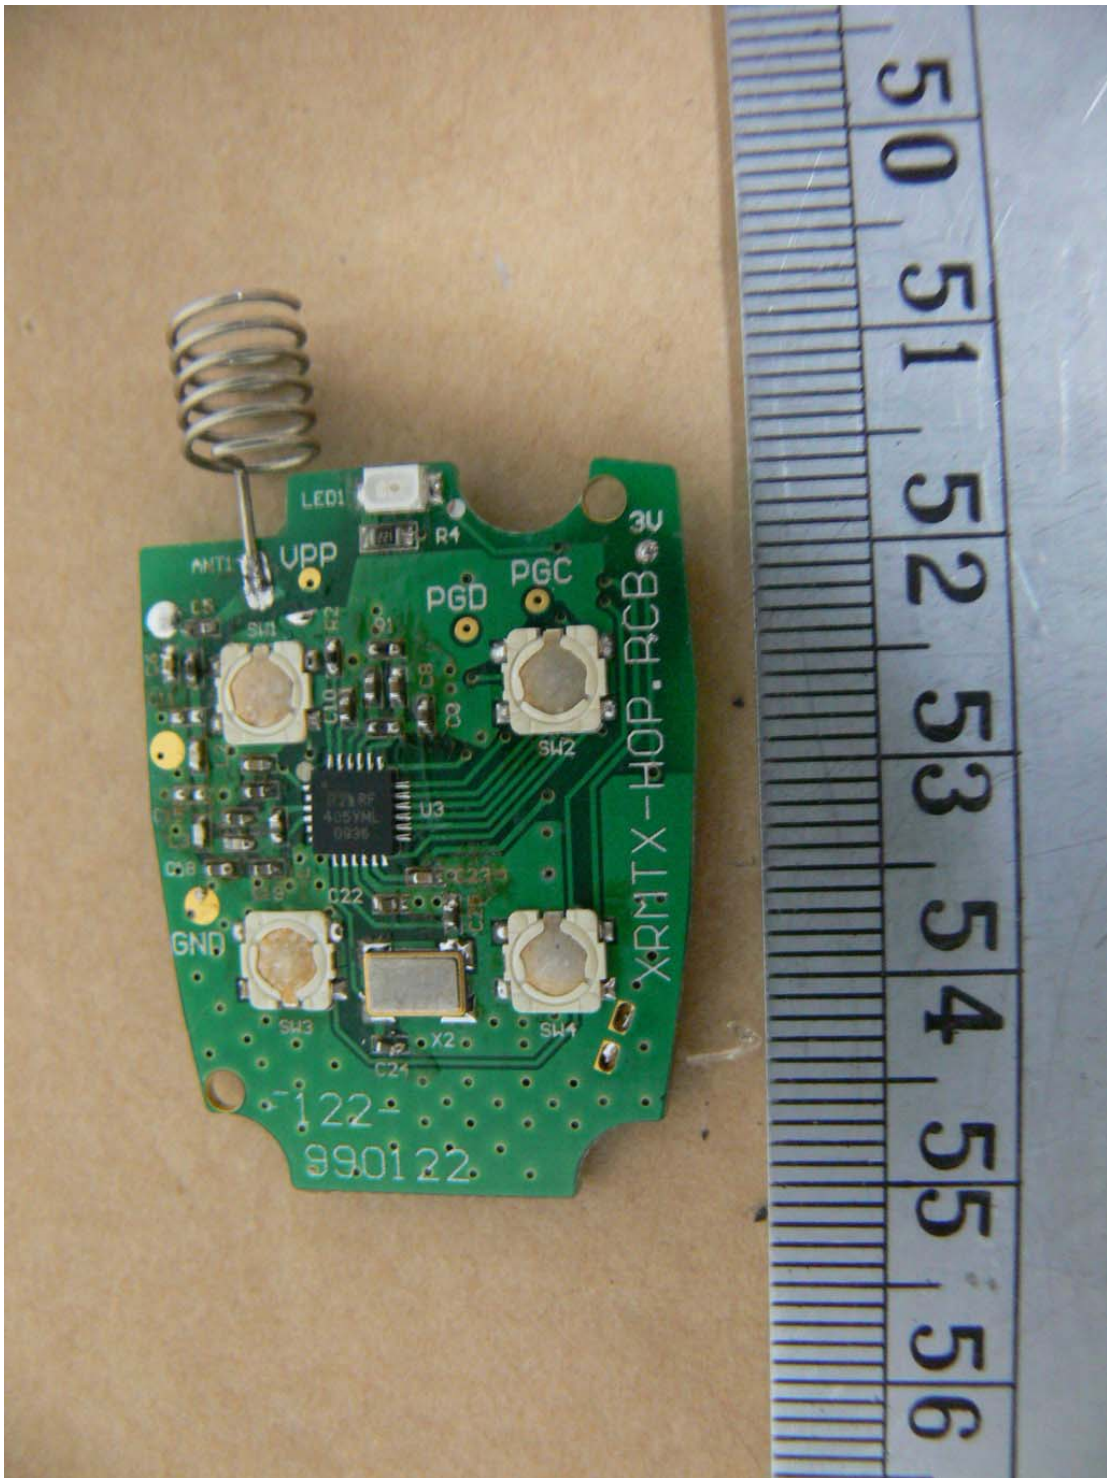

**Worldwide Testing Services(Taiwan) Co., Ltd.**

Registration number: W6M21005-10677-P-15

FCC ID: H5OT48

Internal Photos

Registration number: W6M21005-10677-P-15  
FCC ID: H50T48

Registration number: W6M21005-10677-P-15  
FCC ID: H5OT48