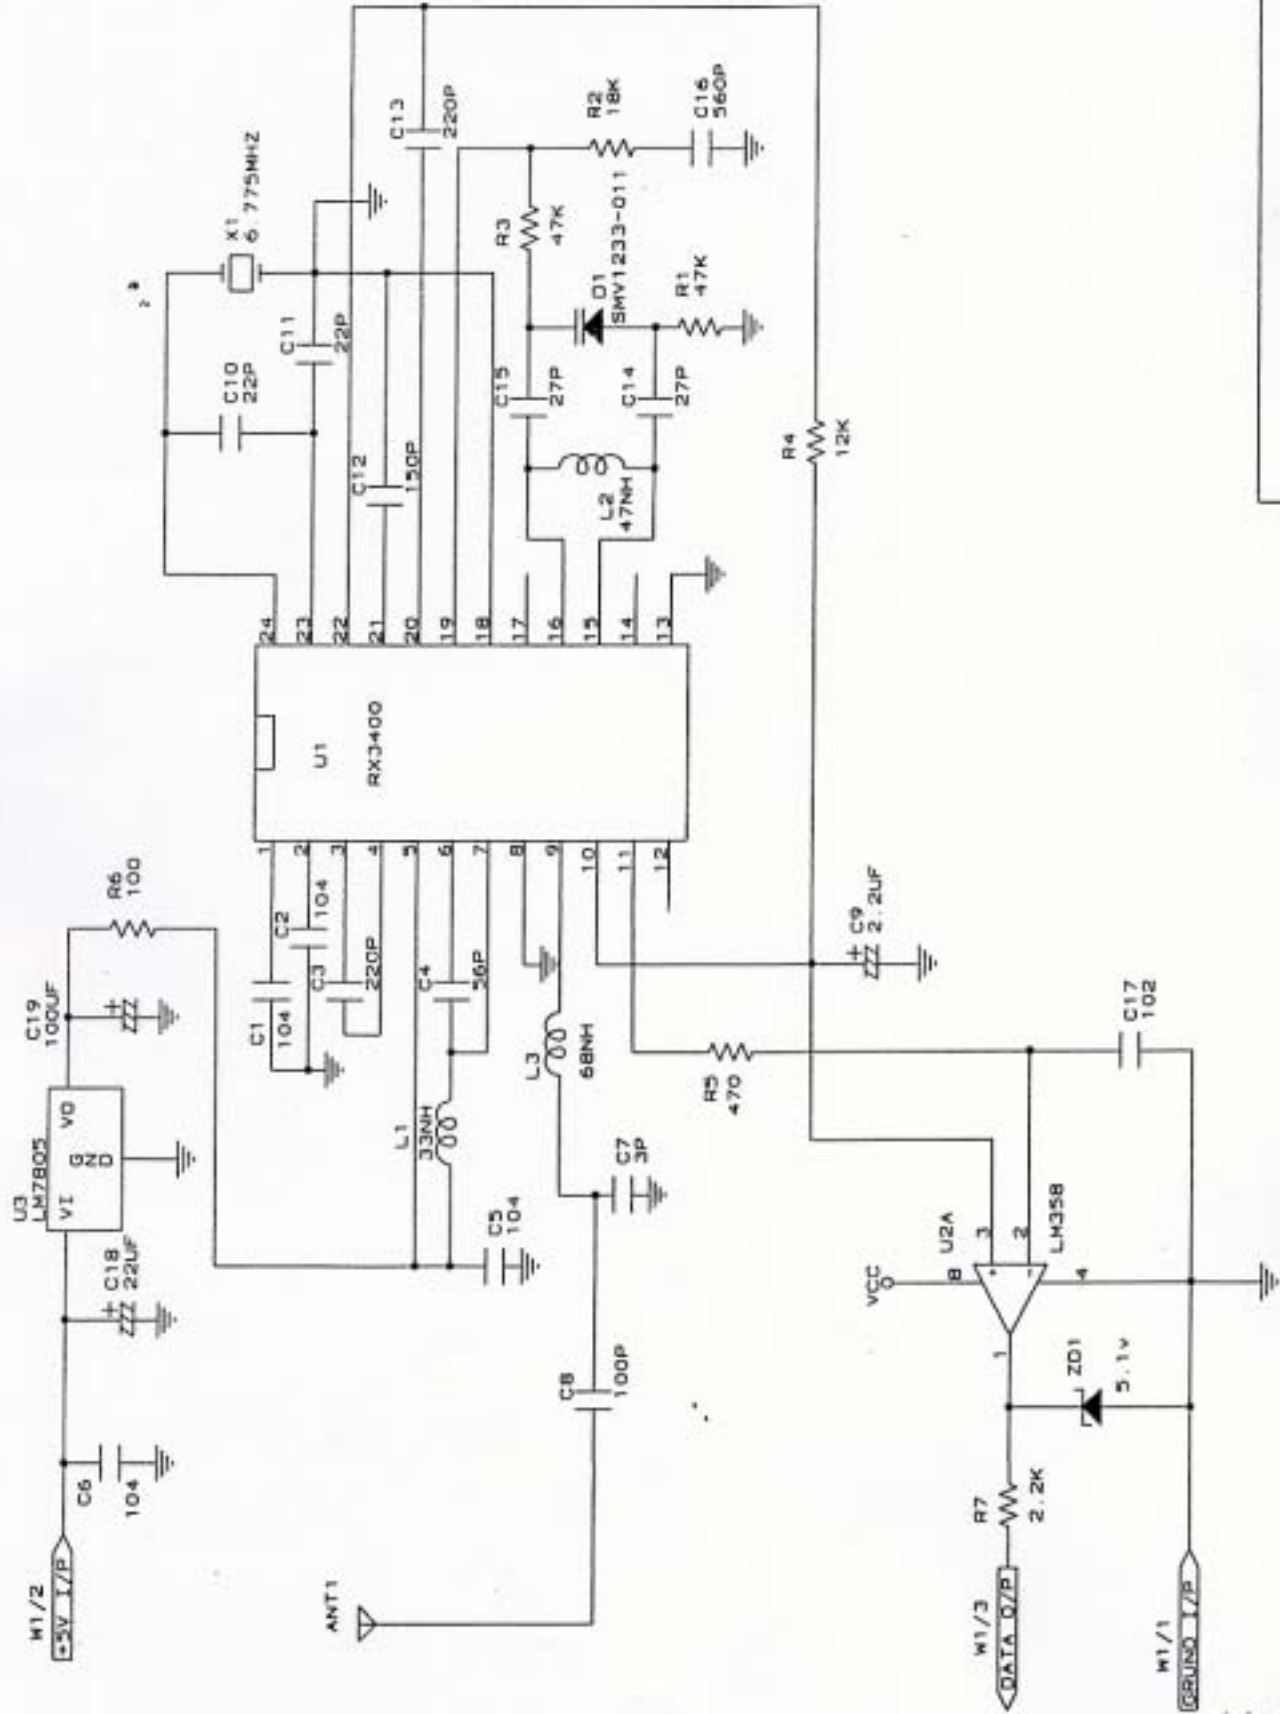

433.02 MHz

Size	Document Number	REV
A	RX210 SUPERHYSTER RECEIVER SCHEMATIC	1
Date:	August 21, 2001	Sheet 07