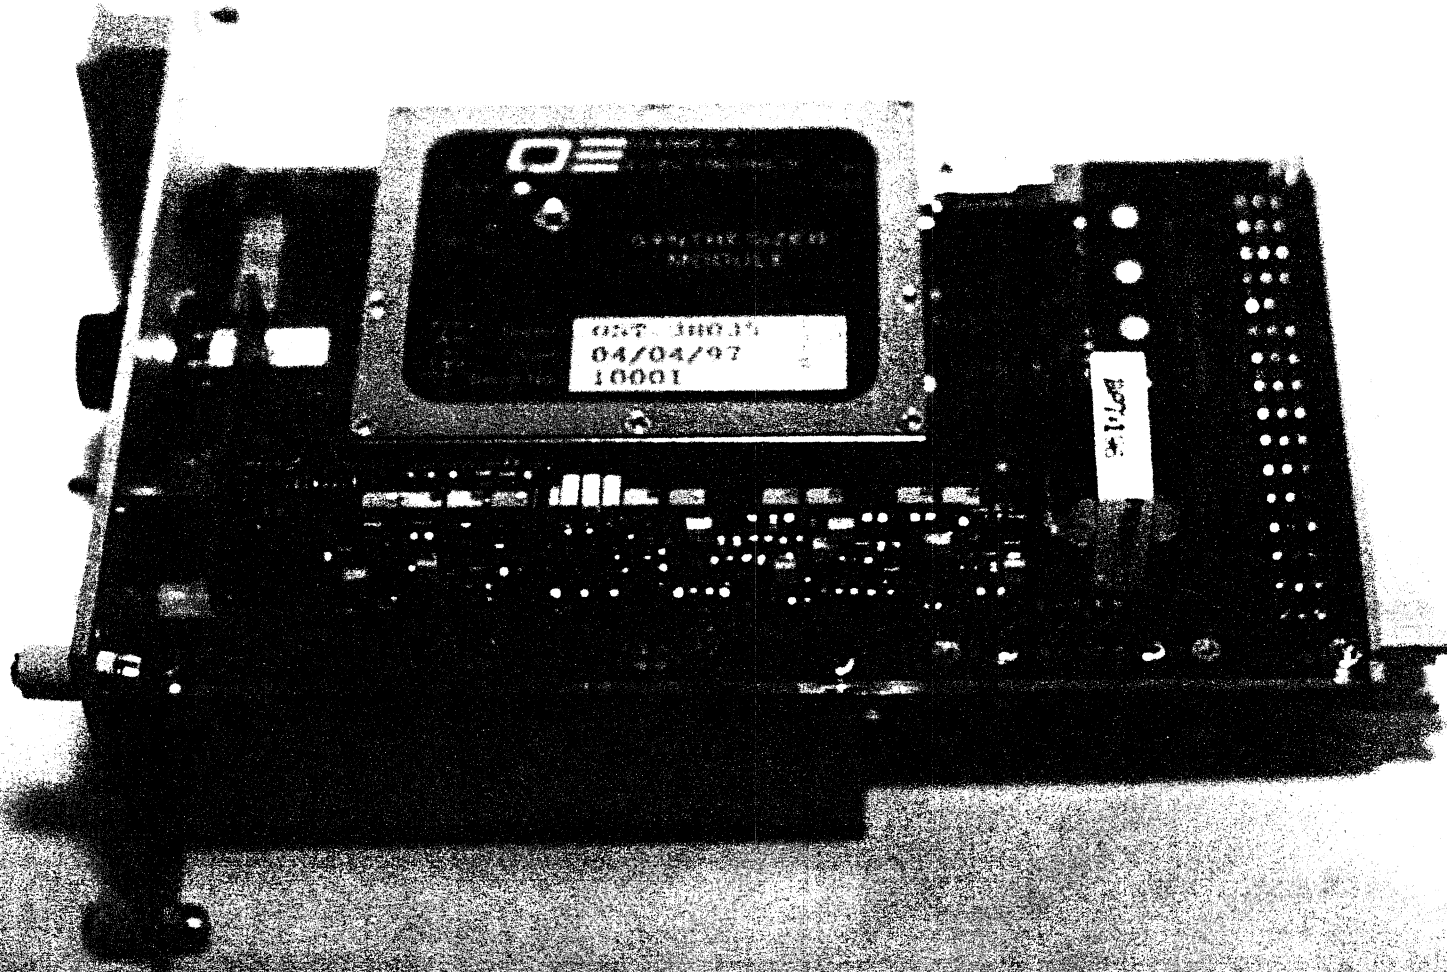

EXHIBIT D
FCC ID: VT-3H040-S
INSIDE TOP

EXHIBIT D
FCC ID: VT-3H040-S
INSIDE BOTTOM

EXHIBIT D
FCC ID: VT-3H040-S
SIDE VIEW

EXHIBIT D
FCC ID: VT-3H040-S
POWER AMPLIFIER