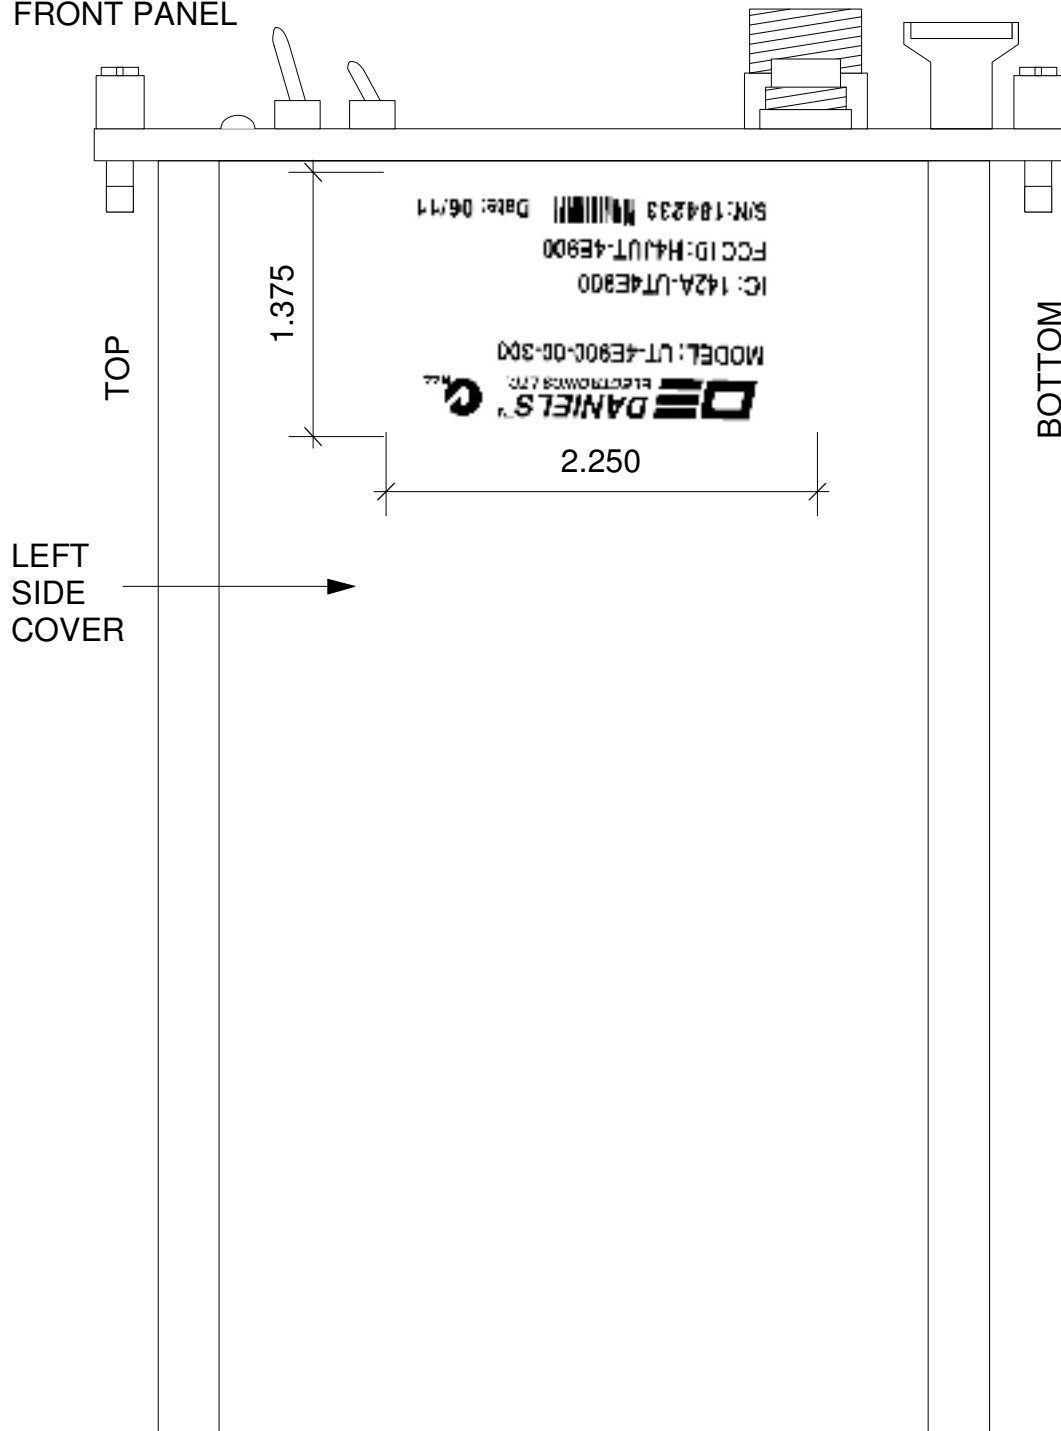

FRONT PANEL

	A	2	3	4	5	6	7	8	9	10
	11	12	13	14	15	16	17	18	19	20
	21	22	23	24	25	26	27	28	29	30
TITLE: UT-4E900 3 Watt 900MHz TX Body Tube Label Format and Location										
DATE: 3 June 2011					DRAWN BY: M Cyr / A McLennan					
DWG No:					REV DATE: 3 June 2011					