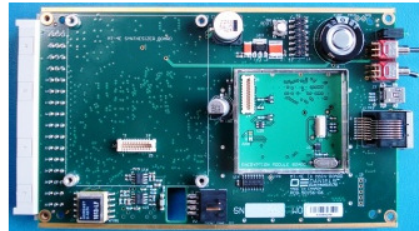

900MHz Amplifier Board with Heat Sink

Amplifier Board Top View
Shields Removed

Amplifier Board Bottom View

UT-4E900-00-300

Amplifer Heat Sink
Top View

Amplifer Heat Sink
Bottom View

Amplifer Heat Sink
Rear View

Amplifer Heat Sink
Side View

Amplifer Heat Sink
Front View

UT-4E900-00-300

Synthesizer Top View

Synthesizer Top View
Shield Removed

Synthesizer Bottom View

Universal Daughter Board
Bottom View

Universal Daughter Board
Top View

UT-4E900-00-300

Main Board Bottom View

Main Board Top View

Main Board Bottom View
Shield Removed

Main Board Top View
Synthesizer Removed

Main Board Bottom View
Universal Daughter Board Removed

Main Board Top View
Shield Removed

UT-4E900-00-300

Transmitter Case Off
Right Side View

Transmitter Case Off
Rear View

Transmitter Case Off
Left Side View

Transmitter Case Off
Top View

Transmitter Case Off
Bottom View

UT-4E900-00-300