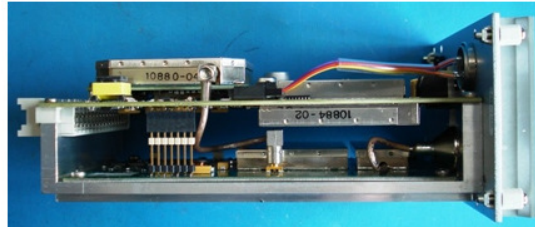

Amplifer Heat Sink
Side View

Amplifer Heat Sink
Front View

UT-4E900-00-300

Synthesizer Top View

Synthesizer Top View
Shield Removed

Synthesizer Bottom View

Universal Daughter Board
Bottom View

Universal Daughter Board
Top View

UT-4E900-00-300

Main Board Bottom View

Main Board Top View

Main Board Bottom View
Shield Removed

Main Board Top View
Synthesizer Removed

Main Board Bottom View
Universal Daughter Board Removed

Main Board Top View
Shield Removed

UT-4E900-00-300

Transmitter Case Off
Right Side View

Transmitter Case Off
Rear View

Transmitter Case Off
Left Side View

Transmitter Case Off
Top View

Transmitter Case Off
Bottom View

UT-4E900-00-300