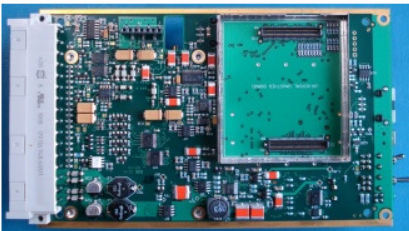

Amplifer Heat Sink
Side View

Amplifer Heat Sink
Front View

UT-4E900-00-300

Synthesizer Top View

Synthesizer Top View
Shield Removed

Synthesizer Bottom View

Universal Daughter Board
Bottom View

Universal Daughter Board
Top View

UT-4E900-00-300

Main Board Bottom View

Main Board Top View

Main Board Bottom View
Shield Removed

Main Board Top View
Synthesizer Removed

Main Board Bottom View
Universal Daughter Board Removed

Main Board Top View
Shield Removed

UT-4E900-00-300

Transmitter Case Off
Right Side View

Transmitter Case Off
Rear View

Transmitter Case Off
Left Side View

Transmitter Case Off
Top View

Transmitter Case Off
Bottom View

UT-4E900-00-300