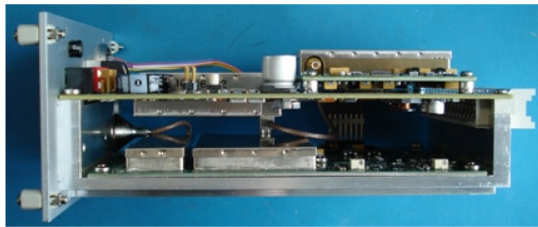

Amplifer Heat Sink
Side View

Amplifer Heat Sink
Front View

UT-4E900-00-300

Synthesizer Top View

Synthesizer Top View
Shield Removed

Synthesizer Bottom View

Universal Daughter Board
Bottom View

Universal Daughter Board
Top View

UT-4E900-00-300

Main Board Bottom View

Main Board Top View

Main Board Bottom View
Shield Removed

Main Board Top View
Synthesizer Removed

Main Board Bottom View
Universal Daughter Board Removed

Main Board Top View
Shield Removed

UT-4E900-00-300

Transmitter Case Off
Right Side View

Transmitter Case Off
Rear View

Transmitter Case Off
Left Side View

Transmitter Case Off
Top View

Transmitter Case Off
Bottom View

UT-4E900-00-300