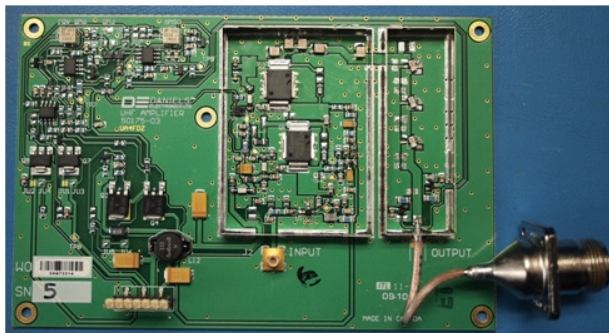

900MHz Amplifier Board with Heat Sink

Amplifier Board Top View
Shields Removed

Amplifier Board Bottom View

UT-4E900-00-300

Amplifer Heat Sink
Top View

Amplifer Heat Sink
Bottom View

Amplifer Heat Sink
Rear View

Amplifer Heat Sink
Side View

Amplifer Heat Sink
Front View

UT-4E900-00-300

Synthesizer Top View

Synthesizer Top View
Shield Removed

Synthesizer Bottom View

Universal Daughter Board
Bottom View

Universal Daughter Board
Top View

UT-4E900-00-300

Main Board Bottom View

Main Board Top View

Main Board Bottom View
Shield Removed

Main Board Top View
Synthesizer Removed

Main Board Bottom View
Universal Daughter Board Removed

Main Board Top View
Shield Removed