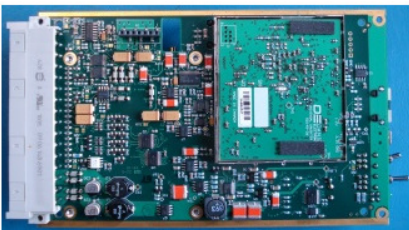

900MHz Amplifier Board with Heat Sink

Amplifier Board Top View
Shields Removed

Amplifier Board Bottom View

UT-4E900-00-300

Amplifer Heat Sink
Top View

Amplifer Heat Sink
Bottom View

Amplifer Heat Sink
Rear View

Amplifer Heat Sink
Side View

Amplifer Heat Sink
Front View

UT-4E900-00-300

Synthesizer Top View

Synthesizer Top View
Shield Removed

Synthesizer Bottom View

Universal Daughter Board
Bottom View

Universal Daughter Board
Top View

UT-4E900-00-300

Main Board Bottom View

Main Board Top View

Main Board Bottom View
Shield Removed

Main Board Top View
Synthesizer Removed

Main Board Bottom View
Universal Daughter Board Removed

Main Board Top View
Shield Removed