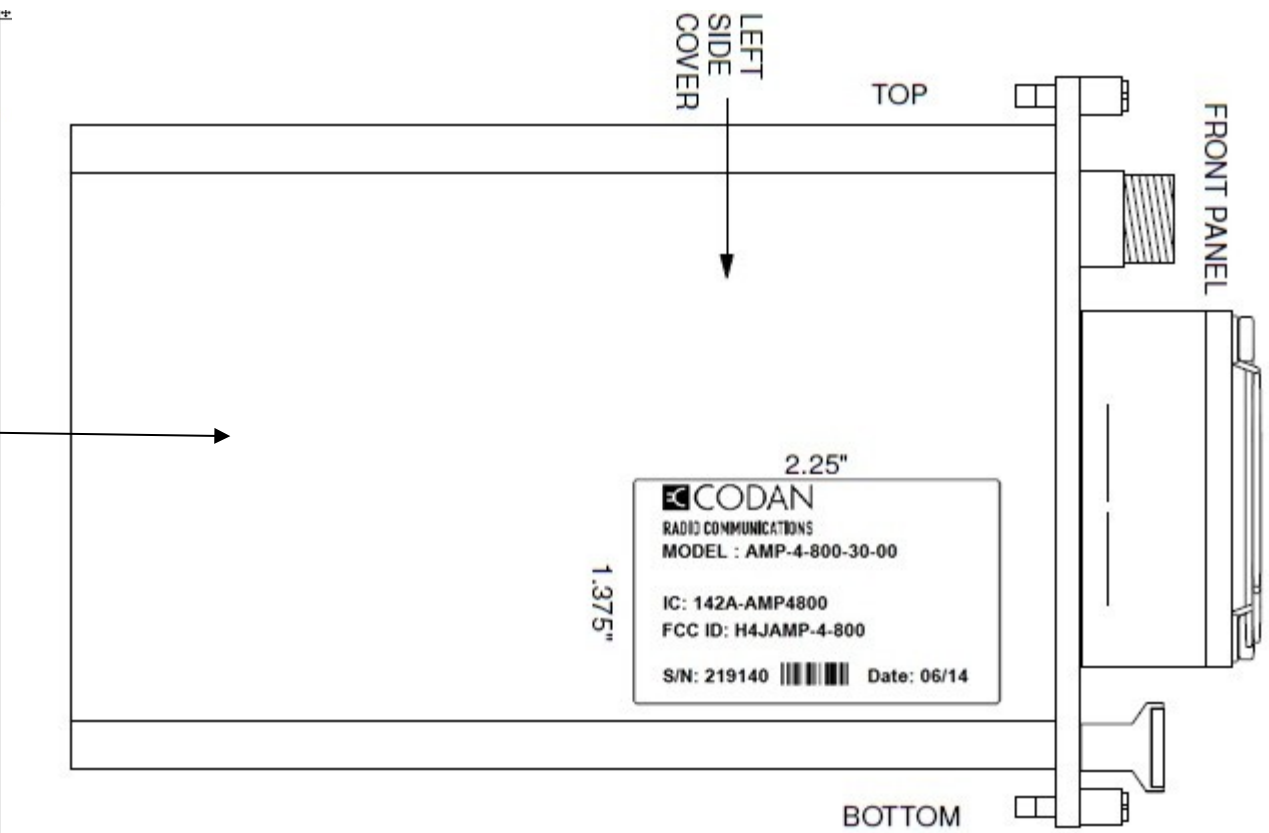

EQUIPMENT ID LABEL FORMAT & LOCATION

AMP-4/800 700/800 30 Watt Power Amplifier

NOTICE!

**Restricted to occupational use to satisfy
FCC RF energy exposure limits.
See user manual for awareness and
control info.**