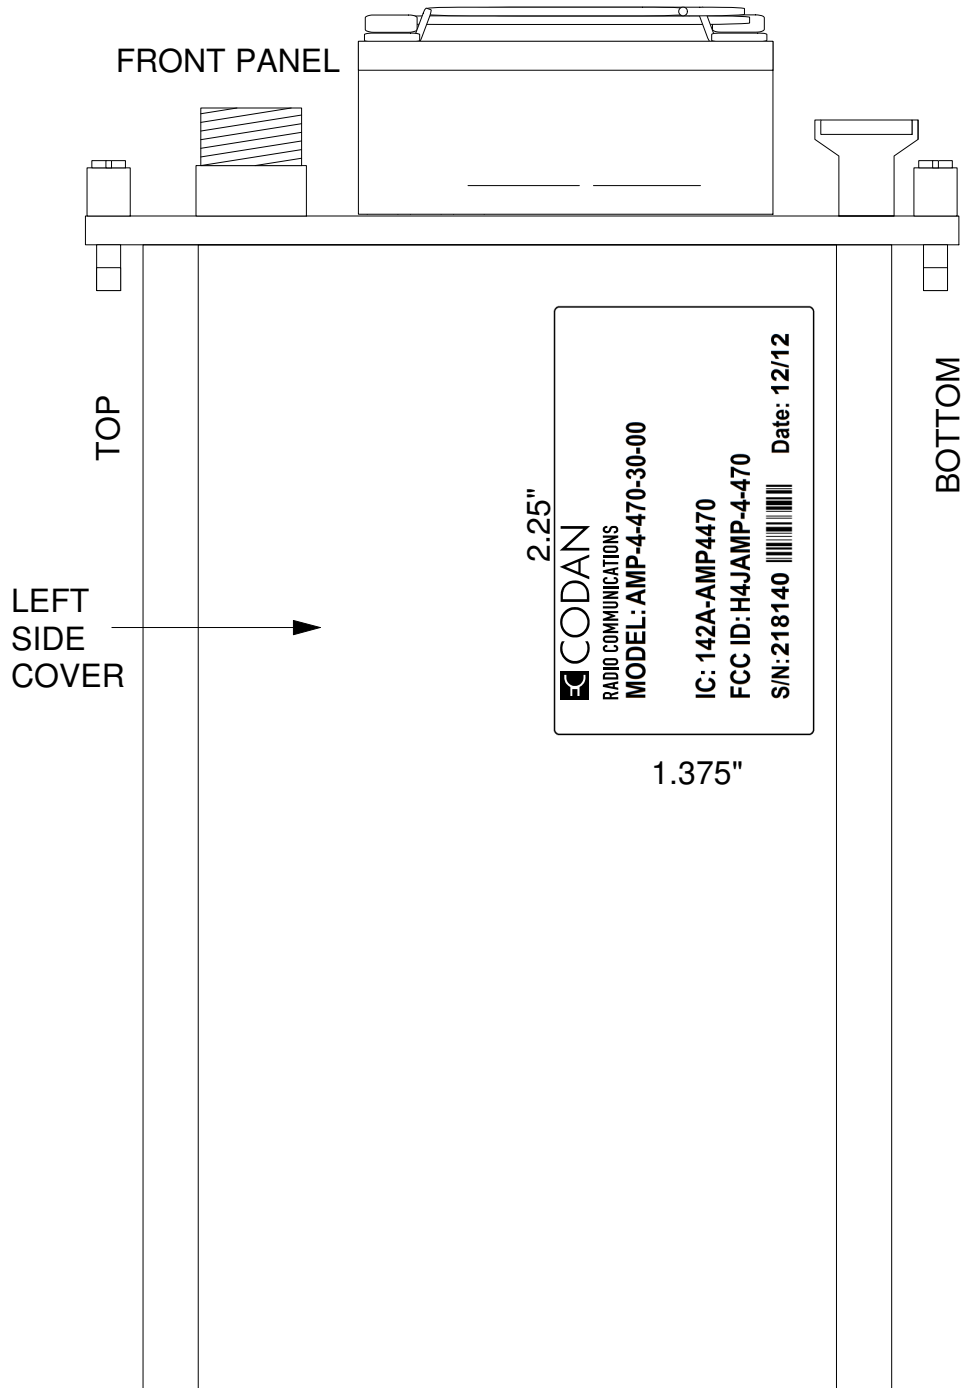

EQUIPMENT ID LABEL FORMAT & LOCATION

AMP-4/470 30 Watt VHF Power Amplifier

	<table border="1"> <tr> <td>A</td><td>2</td><td>3</td><td>4</td><td>5</td><td>6</td><td>7</td><td>8</td><td>9</td><td>10</td> </tr> <tr> <td>11</td><td>12</td><td>13</td><td>14</td><td>15</td><td>16</td><td>17</td><td>18</td><td>19</td><td>20</td> </tr> <tr> <td>21</td><td>22</td><td>23</td><td>24</td><td>25</td><td>26</td><td>27</td><td>28</td><td>29</td><td>30</td> </tr> </table>										A	2	3	4	5	6	7	8	9	10	11	12	13	14	15	16	17	18	19	20	21	22	23	24	25	26	27	28	29	30
	A	2	3	4	5	6	7	8	9	10																														
	11	12	13	14	15	16	17	18	19	20																														
21	22	23	24	25	26	27	28	29	30																															
TITLE: AMP-4-470-30-00 Label Format and Location																																								
DATE: 4 Dec 2012					DRAWN BY: A. McLENNAN																																			
DWG No:					REV DATE: 6 Dec 2012																																			