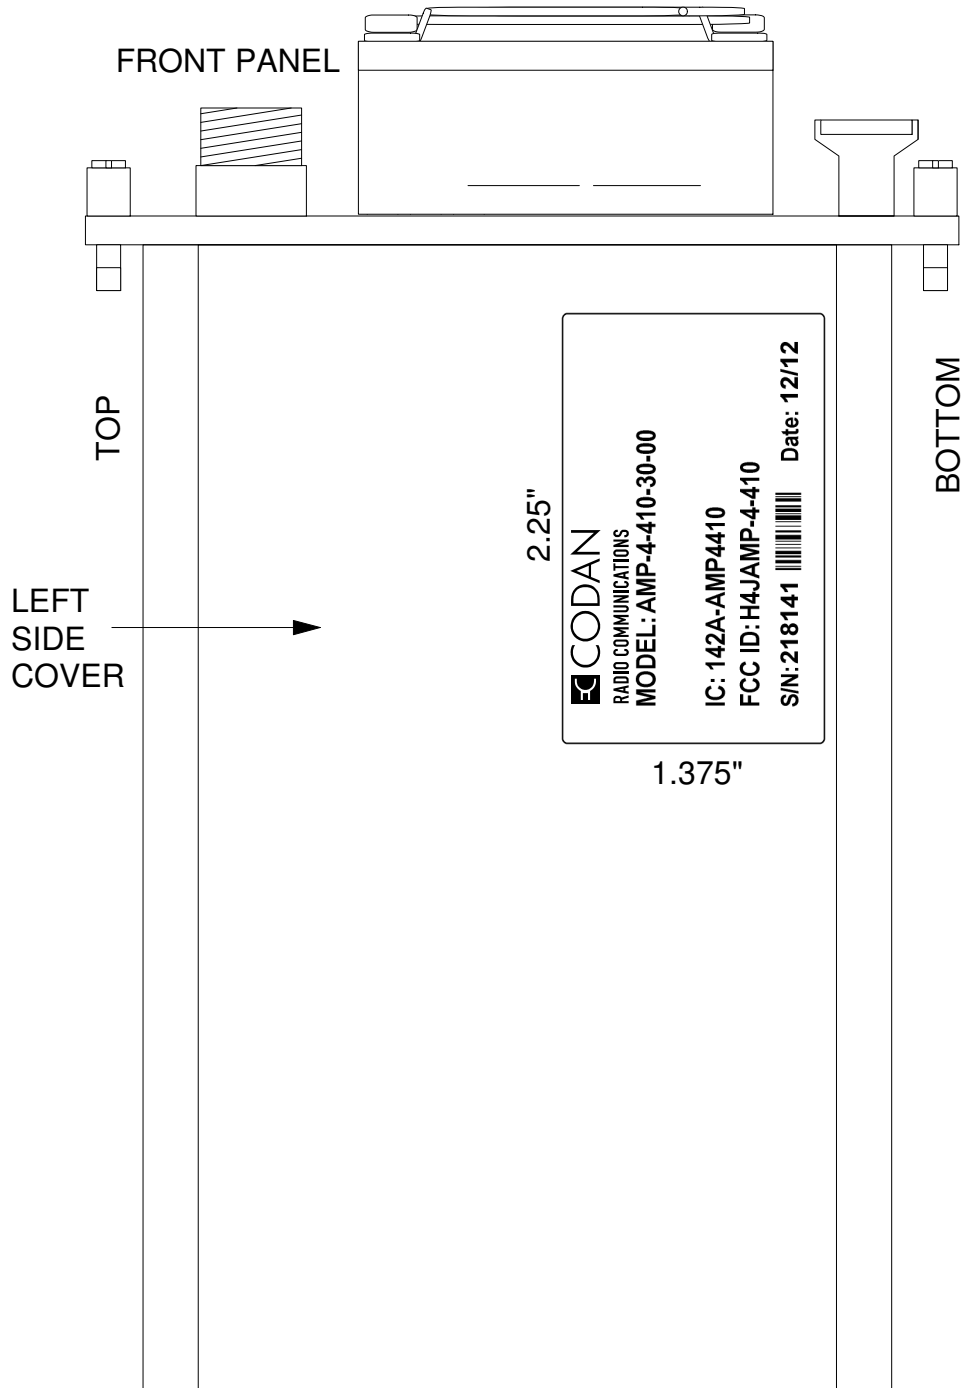

# EQUIPMENT ID LABEL FORMAT & LOCATION

## AMP-4/410 30 Watt VHF Power Amplifier

	<table border="1"> <tr> <td>A</td><td>2</td><td>3</td><td>4</td><td>5</td><td>6</td><td>7</td><td>8</td><td>9</td><td>10</td> </tr> <tr> <td>11</td><td>12</td><td>13</td><td>14</td><td>15</td><td>16</td><td>17</td><td>18</td><td>19</td><td>20</td> </tr> <tr> <td>21</td><td>22</td><td>23</td><td>24</td><td>25</td><td>26</td><td>27</td><td>28</td><td>29</td><td>30</td> </tr> </table>										A	2	3	4	5	6	7	8	9	10	11	12	13	14	15	16	17	18	19	20	21	22	23	24	25	26	27	28	29	30
	A	2	3	4	5	6	7	8	9	10																														
	11	12	13	14	15	16	17	18	19	20																														
21	22	23	24	25	26	27	28	29	30																															
TITLE: AMP-4-410-30-00 Label Format and Location																																								
DATE: 4 Dec 2012					DRAWN BY: A. McLENNAN																																			
DWG No:					REV DATE: 5 Dec 2012																																			