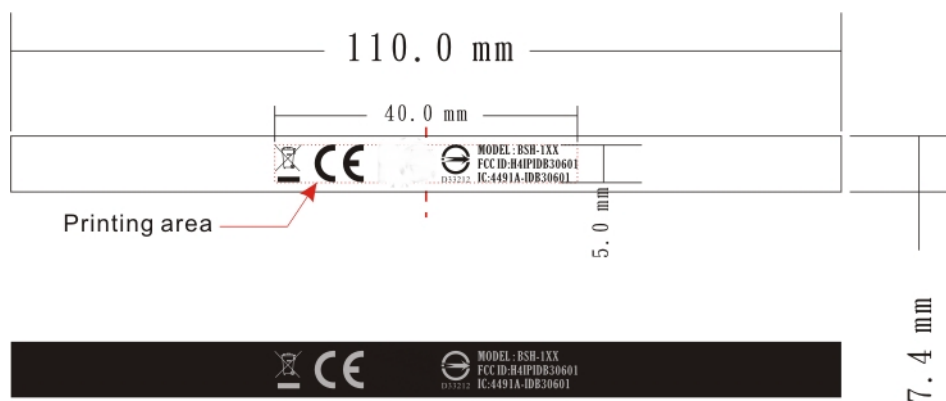

laebl-Model BSH-1.jpg

Printing color: Pantone Coolgray 6C

Label Location