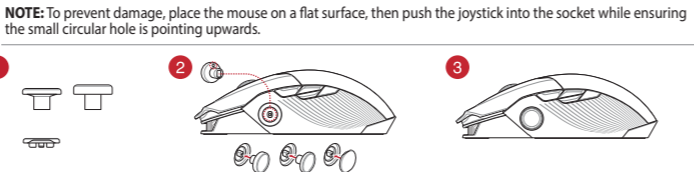

DPI adjustment section with DPI button explanation and a resolution table.

DPI On-The-Scroll section explaining the scroll wheel function and its customization options.

Polling Rate section with a table showing polling rates from 250 to 8000 Hz and their corresponding DPI values.

Using the dongle extender section with an image of the extender and its use.

Customizing the joystick or applying the cover

IMPORTANT! section providing instructions for installing the correct type of switches.