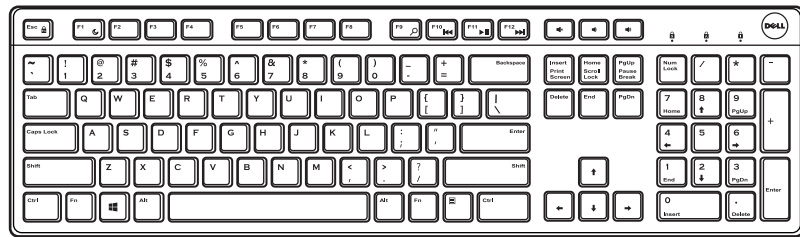

Dell KM636

Wireless Keyboard and Mouse

WK636t & WM116t & SD-8160

Quick Start Guide

1

①

②

2