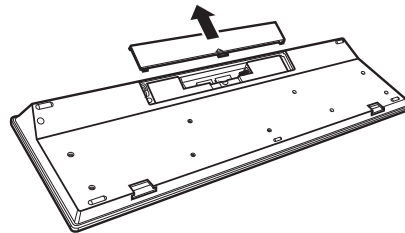

Dell KM636

Wireless Keyboard and Mouse

WK636t & WM116t & SD-8160

Quick Start Guide

1

①

②

2