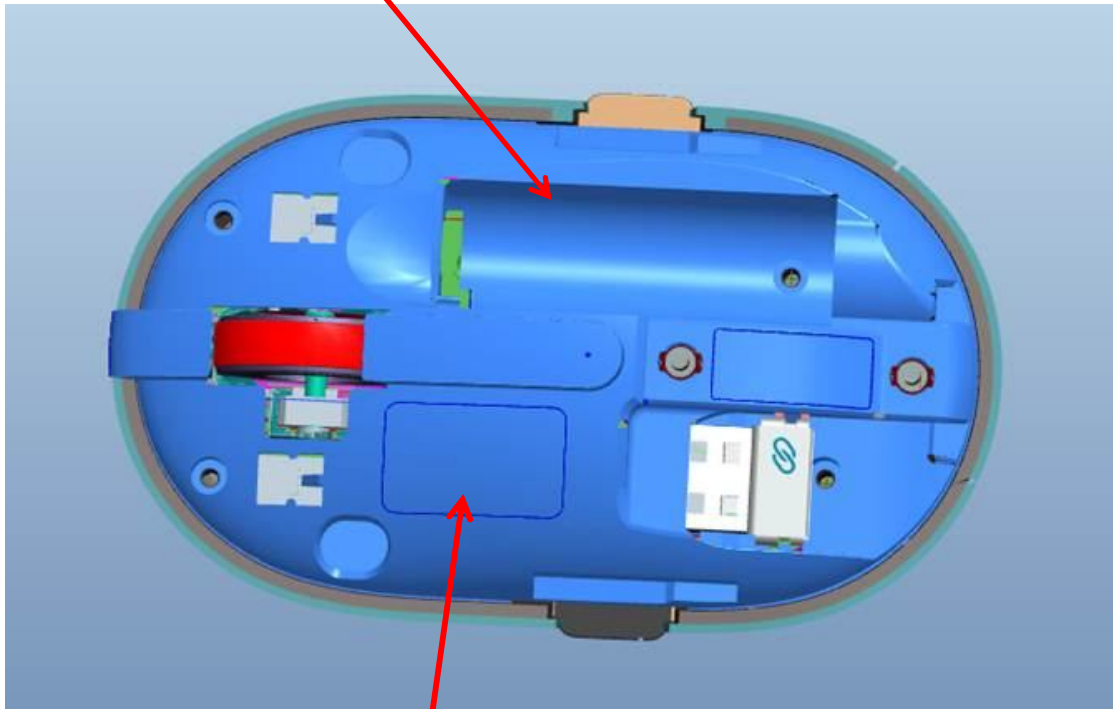

topcase label

WM326 Label location.

Topcase label(20.3 X12.3mm)

Battery Label (30X25 mm)

Key label(37 X17.5mm)