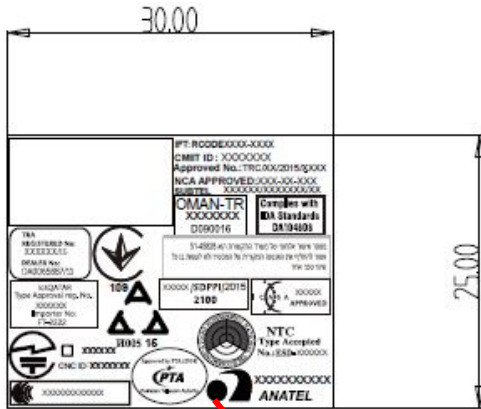

topcase label

WM326 Label location.

Topcase label(20.3 X12.3mm)

Battery Label (30X25 mm)

Key label(37 X17.5mm)